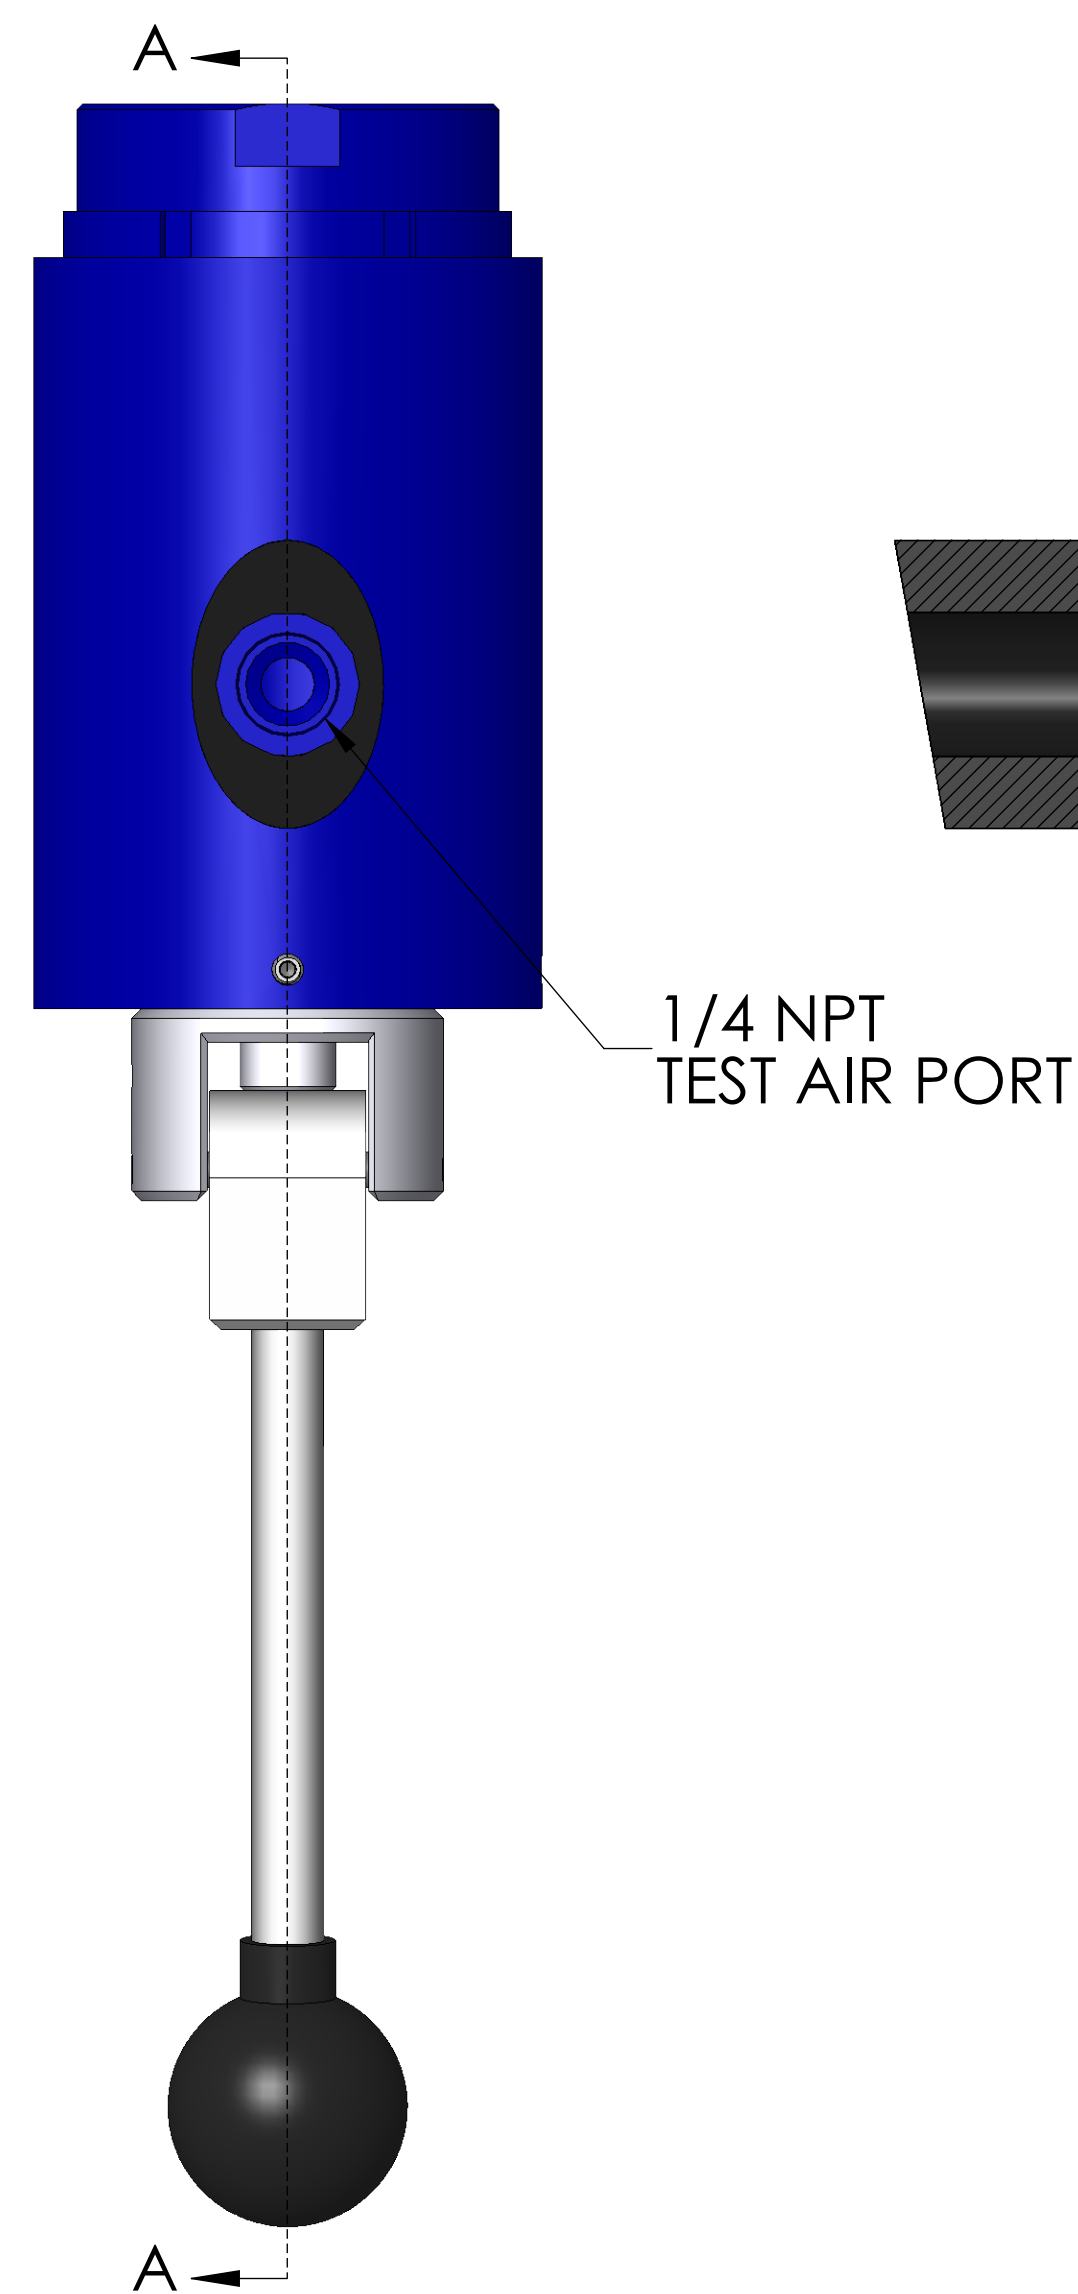

ITEM NO.	PART NUMBER	DESCRIPTION	QTY.
10	MACH-004224	Body, CTS, HO33	1
20	MACH-005572	Handle, CTS, HO32-33	1
30	MACH-004272	Cap, CTS, HO33	1
40	MACH-005385	Piston, CTS, HO33	1
50	MACH-005554	Cam, CTS, HO32-33	1
60	MACH-005531	Clevis, CTS, HO32-33	1
70	MACH-005603	Lever, CTS, HI30-32	1
80	MACH-004688	Stem, CTS, HO32-33	1
90	HDWX-035089	Screw, Socket Set, 10-32 x .1875in	1
100	HDW-005573	Knob, Connect, McMaster, 6046K4	1
110	SEAL-005457	CO33-ORING 223	2
120	SEAX-008687	Oring, 328, Buna-N	1
130	HDWX-035092	Dowel Pin, Connect, .1875 x 1.625in	1
140	HDWX-035088	Screw, Socket Set Ext Tip, 8-32 x 0.375in	4
150	MACH-004523	Washer, CTS, CO33-AI	2
160	HDW-005566	Handle Grip, Connect, SA-1073	1
170	SEAL-005205	Seal, CTS, CO33-AI	1

SECTION A-A
SCALE 1 : 1

SIZE	DESCRIPTION
D	Connect Assembly, CTS, HOH33-NPT-1000
PART NUMBER	REV
CTSC-004133	A
DATE	DRAWN BY
4/8/26	KM
CHECKED BY	SHEET
KM	1 OF 1