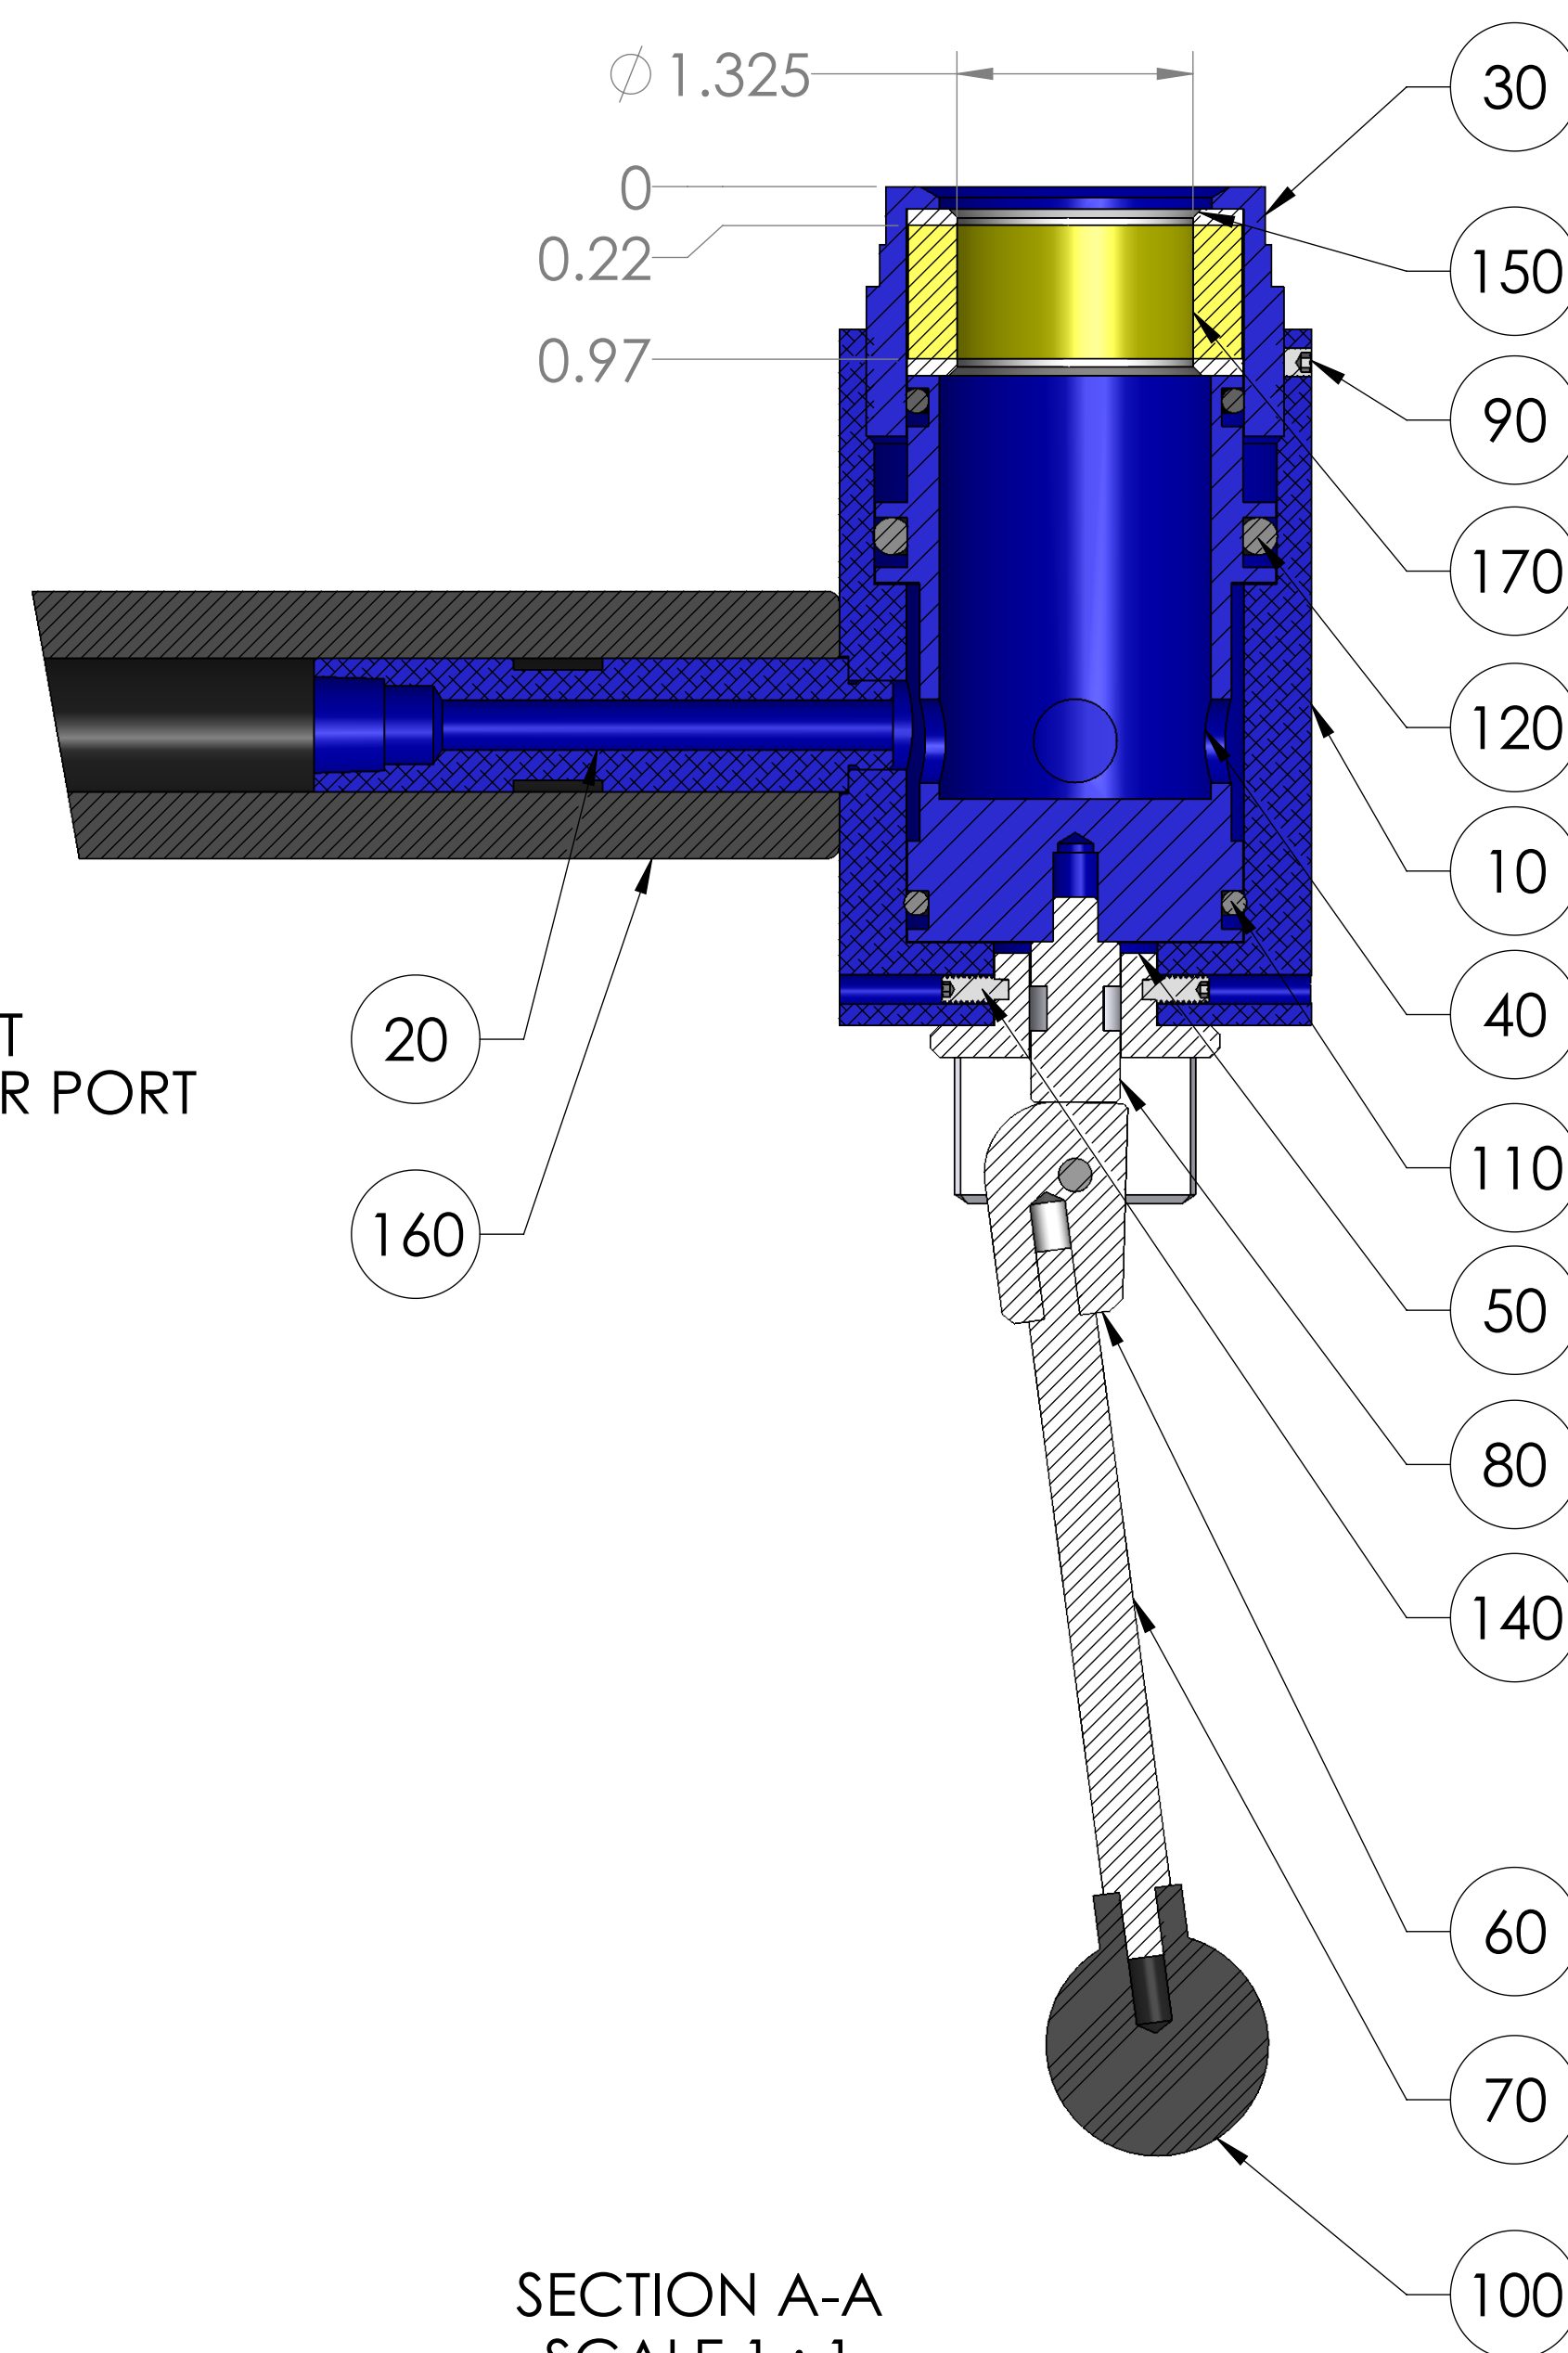

ITEM NO.	PART NUMBER	DESCRIPTION	QTY.
10	MACH-004224	Body, CTS, HO33	1
20	MACH-005572	Handle, CTS, HO32-33	1
30	MACH-004272	Cap, CTS, HO33	1
40	MACH-005385	Piston, CTS, HO33	1
50	MACH-005554	Cam, CTS, HO32-33	1
60	MACH-005531	Clevis, CTS, HO32-33	1
70	MACH-005603	Lever, CTS, HI30-32	1
80	MACH-004688	Stem, CTS, HO32-33	1
90	HDWX-035089	Screw, Socket Set, 10-32 x .1875in	1
100	HDW-005573	Knob, Connect, McMaster, 6046K4	1
110	SEAL-005457	CO33-ORING 223	2
120	SEAX-008687	Oring, 328, Buna-N	1
130	HDWX-035092	Dowel Pin, Connect, .1875 x 1.625in	1
140	HDWX-035088	Screw, Socket Set Ext Tip, 8-32 x 0.375in	4
150	MACH-004523	Washer, CTS, CO33-AI	2
160	HDW-005566	Handle Grip, Connect, SA-1073	1
170	SEAL-005205	Seal, CTS, CO33-AI	1

SECTION A-A
SCALE 1 : 1

SIZE	DESCRIPTION
D	Connect Assembly, CTS, HOH33-NPT-1000
PART NUMBER	REV
CTSC-004133	A
DATE	DRAWN BY
4/8/26	KM
CHECKED BY	SHEET
KM	1 OF 1