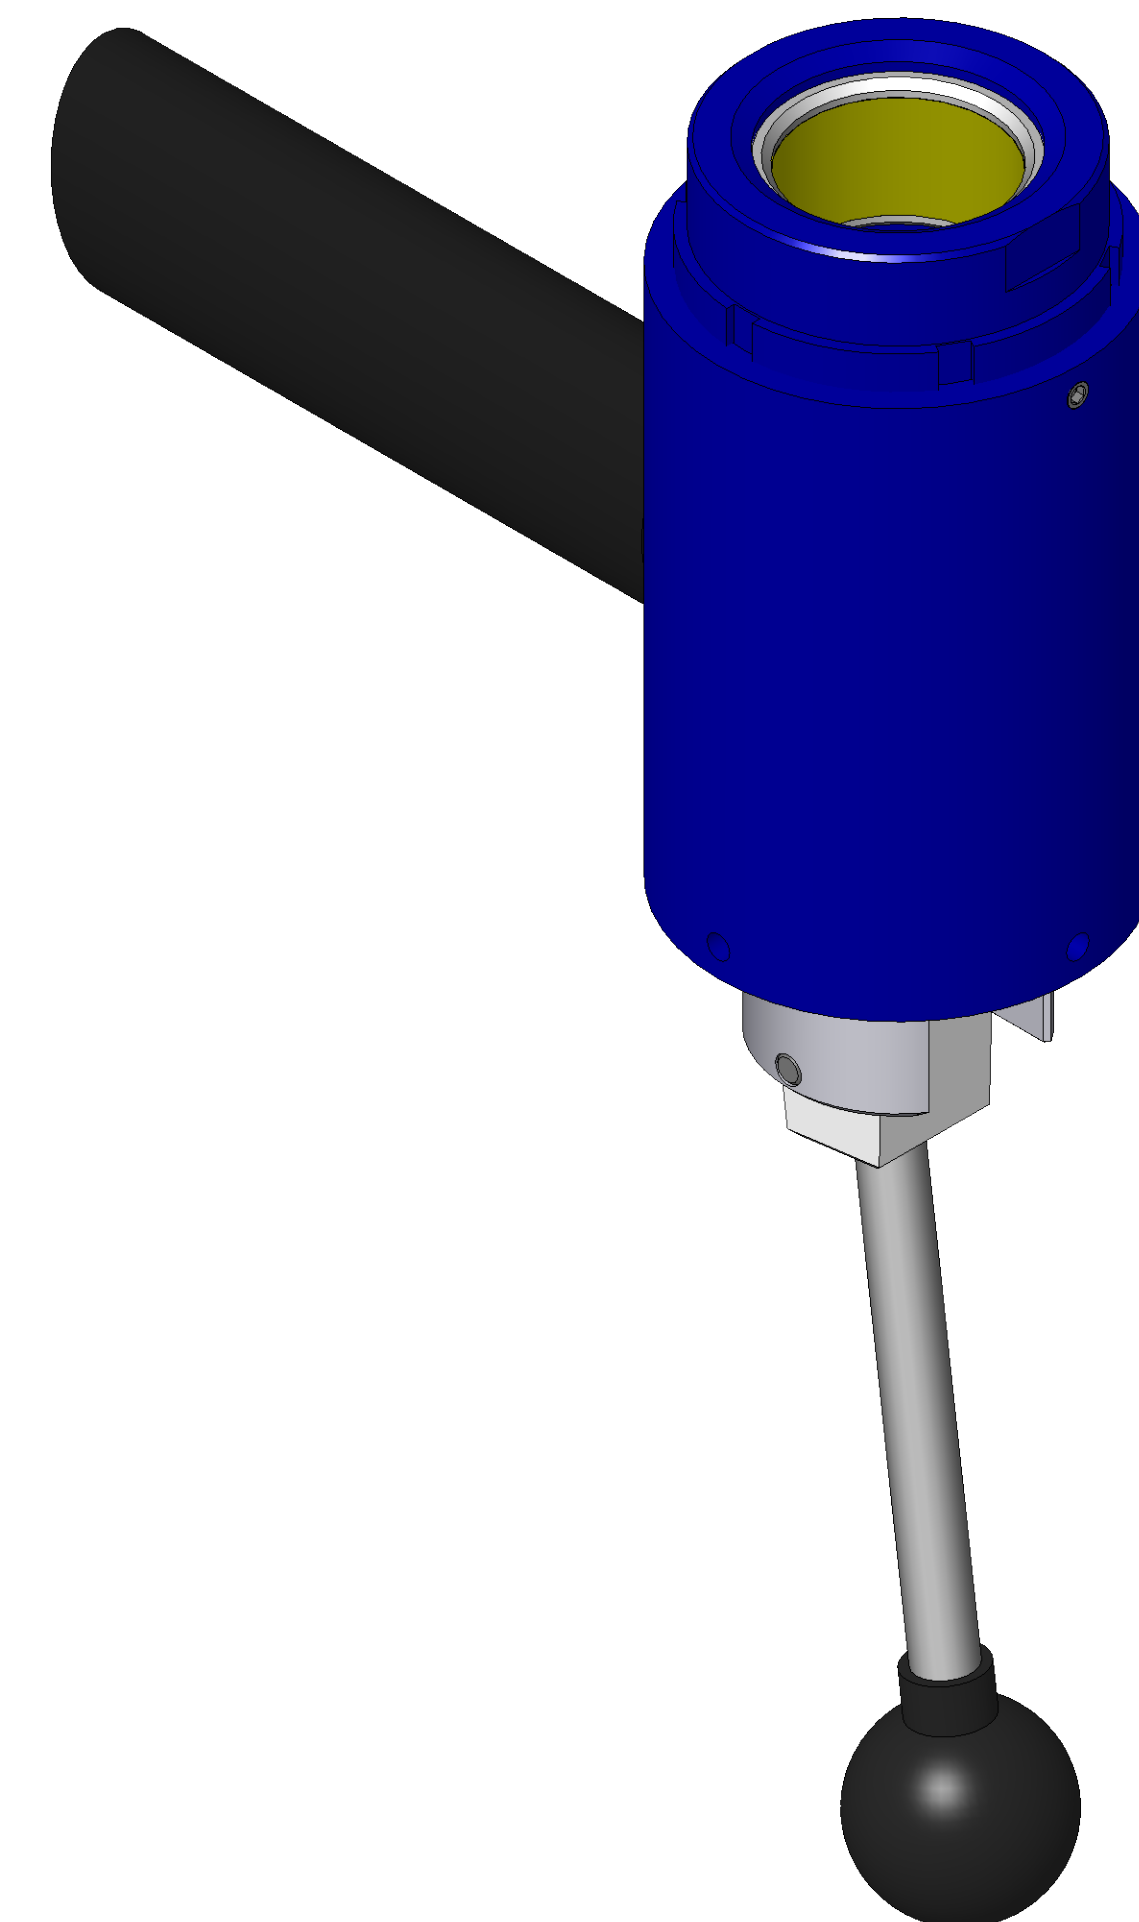

ITEM NO.	PART NUMBER	DESCRIPTION	QTY.
10	MACH-004224	Body, CTS, HO33	1
20	MACH-005572	Handle, CTS, HO32-33	1
30	MACH-004272	Cap, CTS, HO33	1
40	MACH-005385	Piston, CTS, HO33	1
50	MACH-005554	Cam, CTS, HO32-33	1
60	MACH-005531	Clevis, CTS, HO32-33	1
70	MACH-005603	Lever, CTS, HI30-32	1
80	MACH-004688	Stem, CTS, HO32-33	1
90	HDWX-035089	Screw, Socket Set, 10-32 x .1875in	1
100	HDW-005573	Knob, Connect, McMaster, 6046K4	1
110	SEAL-005457	CO33-ORING 223	2
120	SEAX-008687	Oring, 328, Buna-N	1
130	HDWX-035092	Dowel Pin, Connect, .1875 x 1.625in	1
140	HDWX-035088	Screw, Socket Set Ext Tip, 8-32 x 0.375in	4
150	MACH-004523	Washer, CTS, CO33-AI	2
160	HDW-005566	Handle Grip, Connect, SA-1073	1
170	SEAL-005205	Seal, CTS, CO33-AI	1

SECTION A-A
SCALE 1 : 1

SIZE	DESCRIPTION
D	Connect Assembly, CTS, HOH33-NPT-1000
PART NUMBER	REV
CTSC-004133	A
DATE	DRAWN BY
4/8/26	KM
CHECKED BY	SHEET
KM	1 OF 1