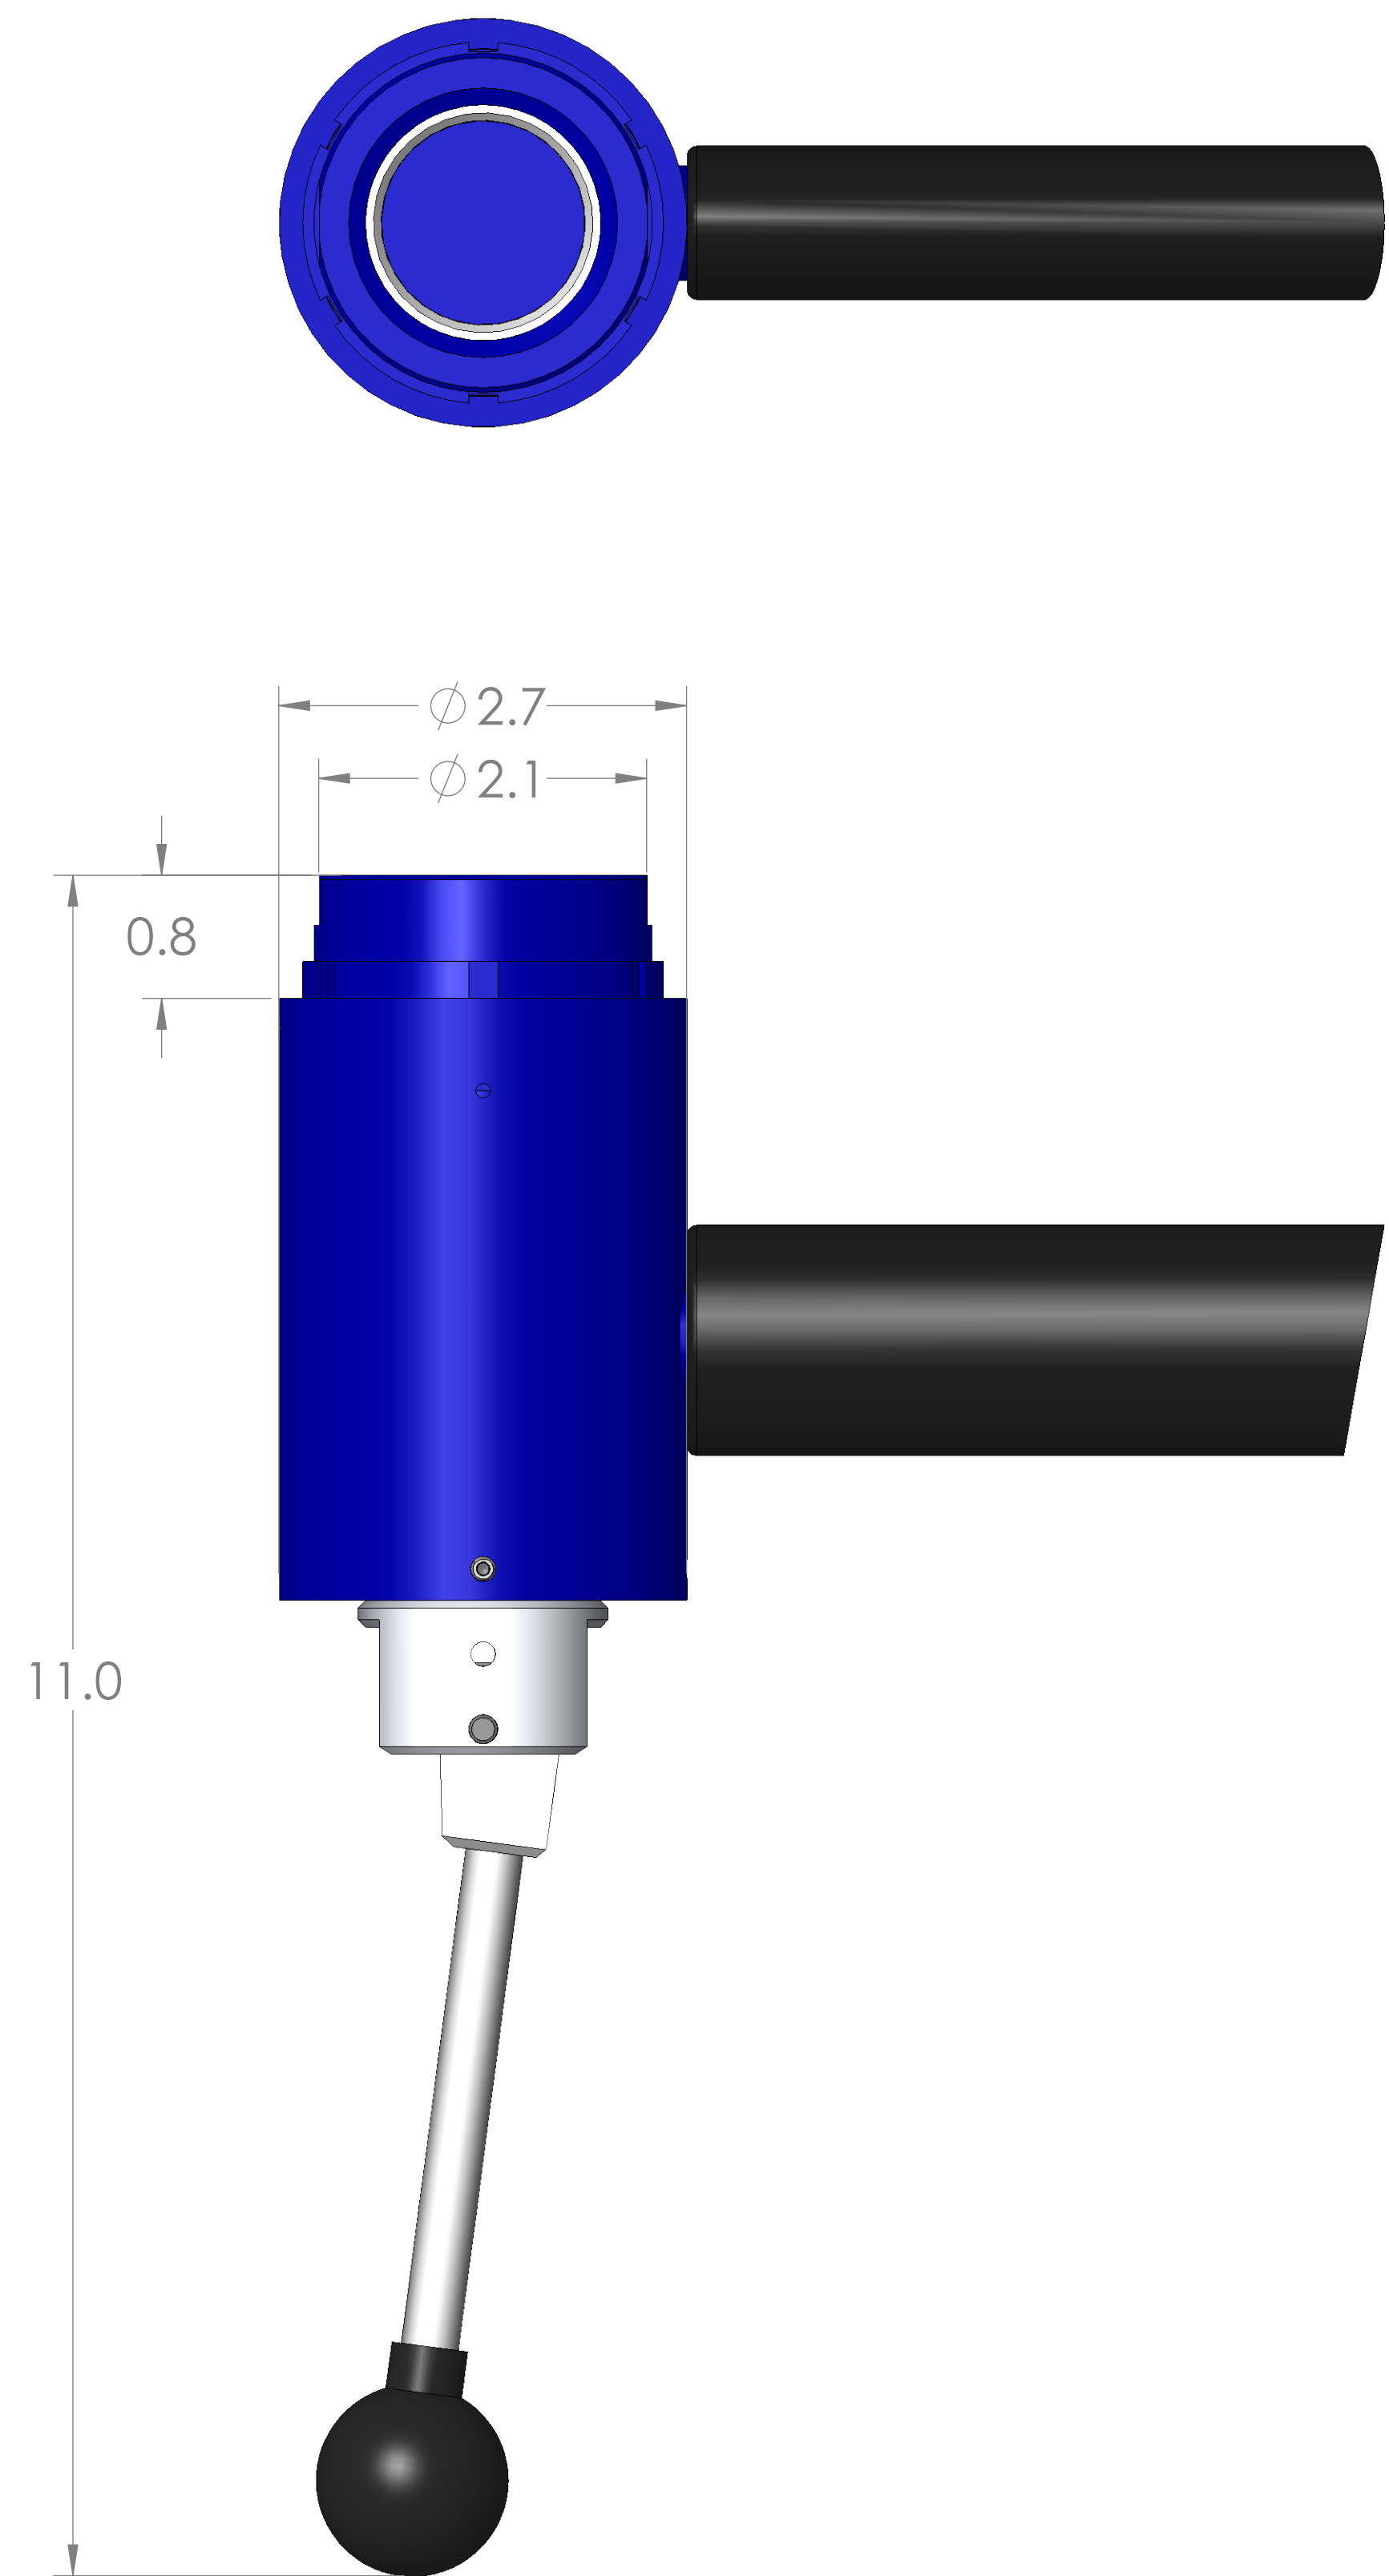

ITEM NO.	PART NUMBER	DESCRIPTION	QTY.
10	MACH-004224	Body, CTS, HO33	1
20	MACH-005572	Handle, CTS, HO32-33	1
30	MACH-004272	Cap, CTS, HO33	1
40	MACH-005385	Piston, CTS, HO33	1
50	MACH-005554	Cam, CTS, HO32-33	1
60	MACH-005531	Clevis, CTS, HO32-33	1
70	MACH-005603	Lever, CTS, HI30-32	1
80	MACH-004688	Stem, CTS, HO32-33	1
90	HDWX-035089	Screw, Socket Set, 10-32 x .1875in	1
100	HDW-005573	Knob, Connect, McMaster, 6046K4	1
110	SEAL-005457	CO33-ORING 223	2
120	SEAX-008687	Oring, 328, Buna-N	1
130	HDWX-035092	Dowel Pin, Connect, .1875 x 1.625in	1
140	HDWX-035088	Screw, Socket Set Ext Tip, 8-32 x 0.375in	4
150	MACH-004523	Washer, CTS, CO33-AI	2
160	HDW-005566	Handle Grip, Connect, SA-1073	1
170	SEAL-005205	Seal, CTS, CO33-AI	1

SECTION A-A
SCALE 1 : 1

SIZE	DESCRIPTION
D	Connect Assembly, CTS, HOH33-NPT-1000
PART NUMBER	REV
CTSC-004133	A
DATE	DRAWN BY
4/8/26	KM
CHECKED BY	SHEET
KM	1 OF 1