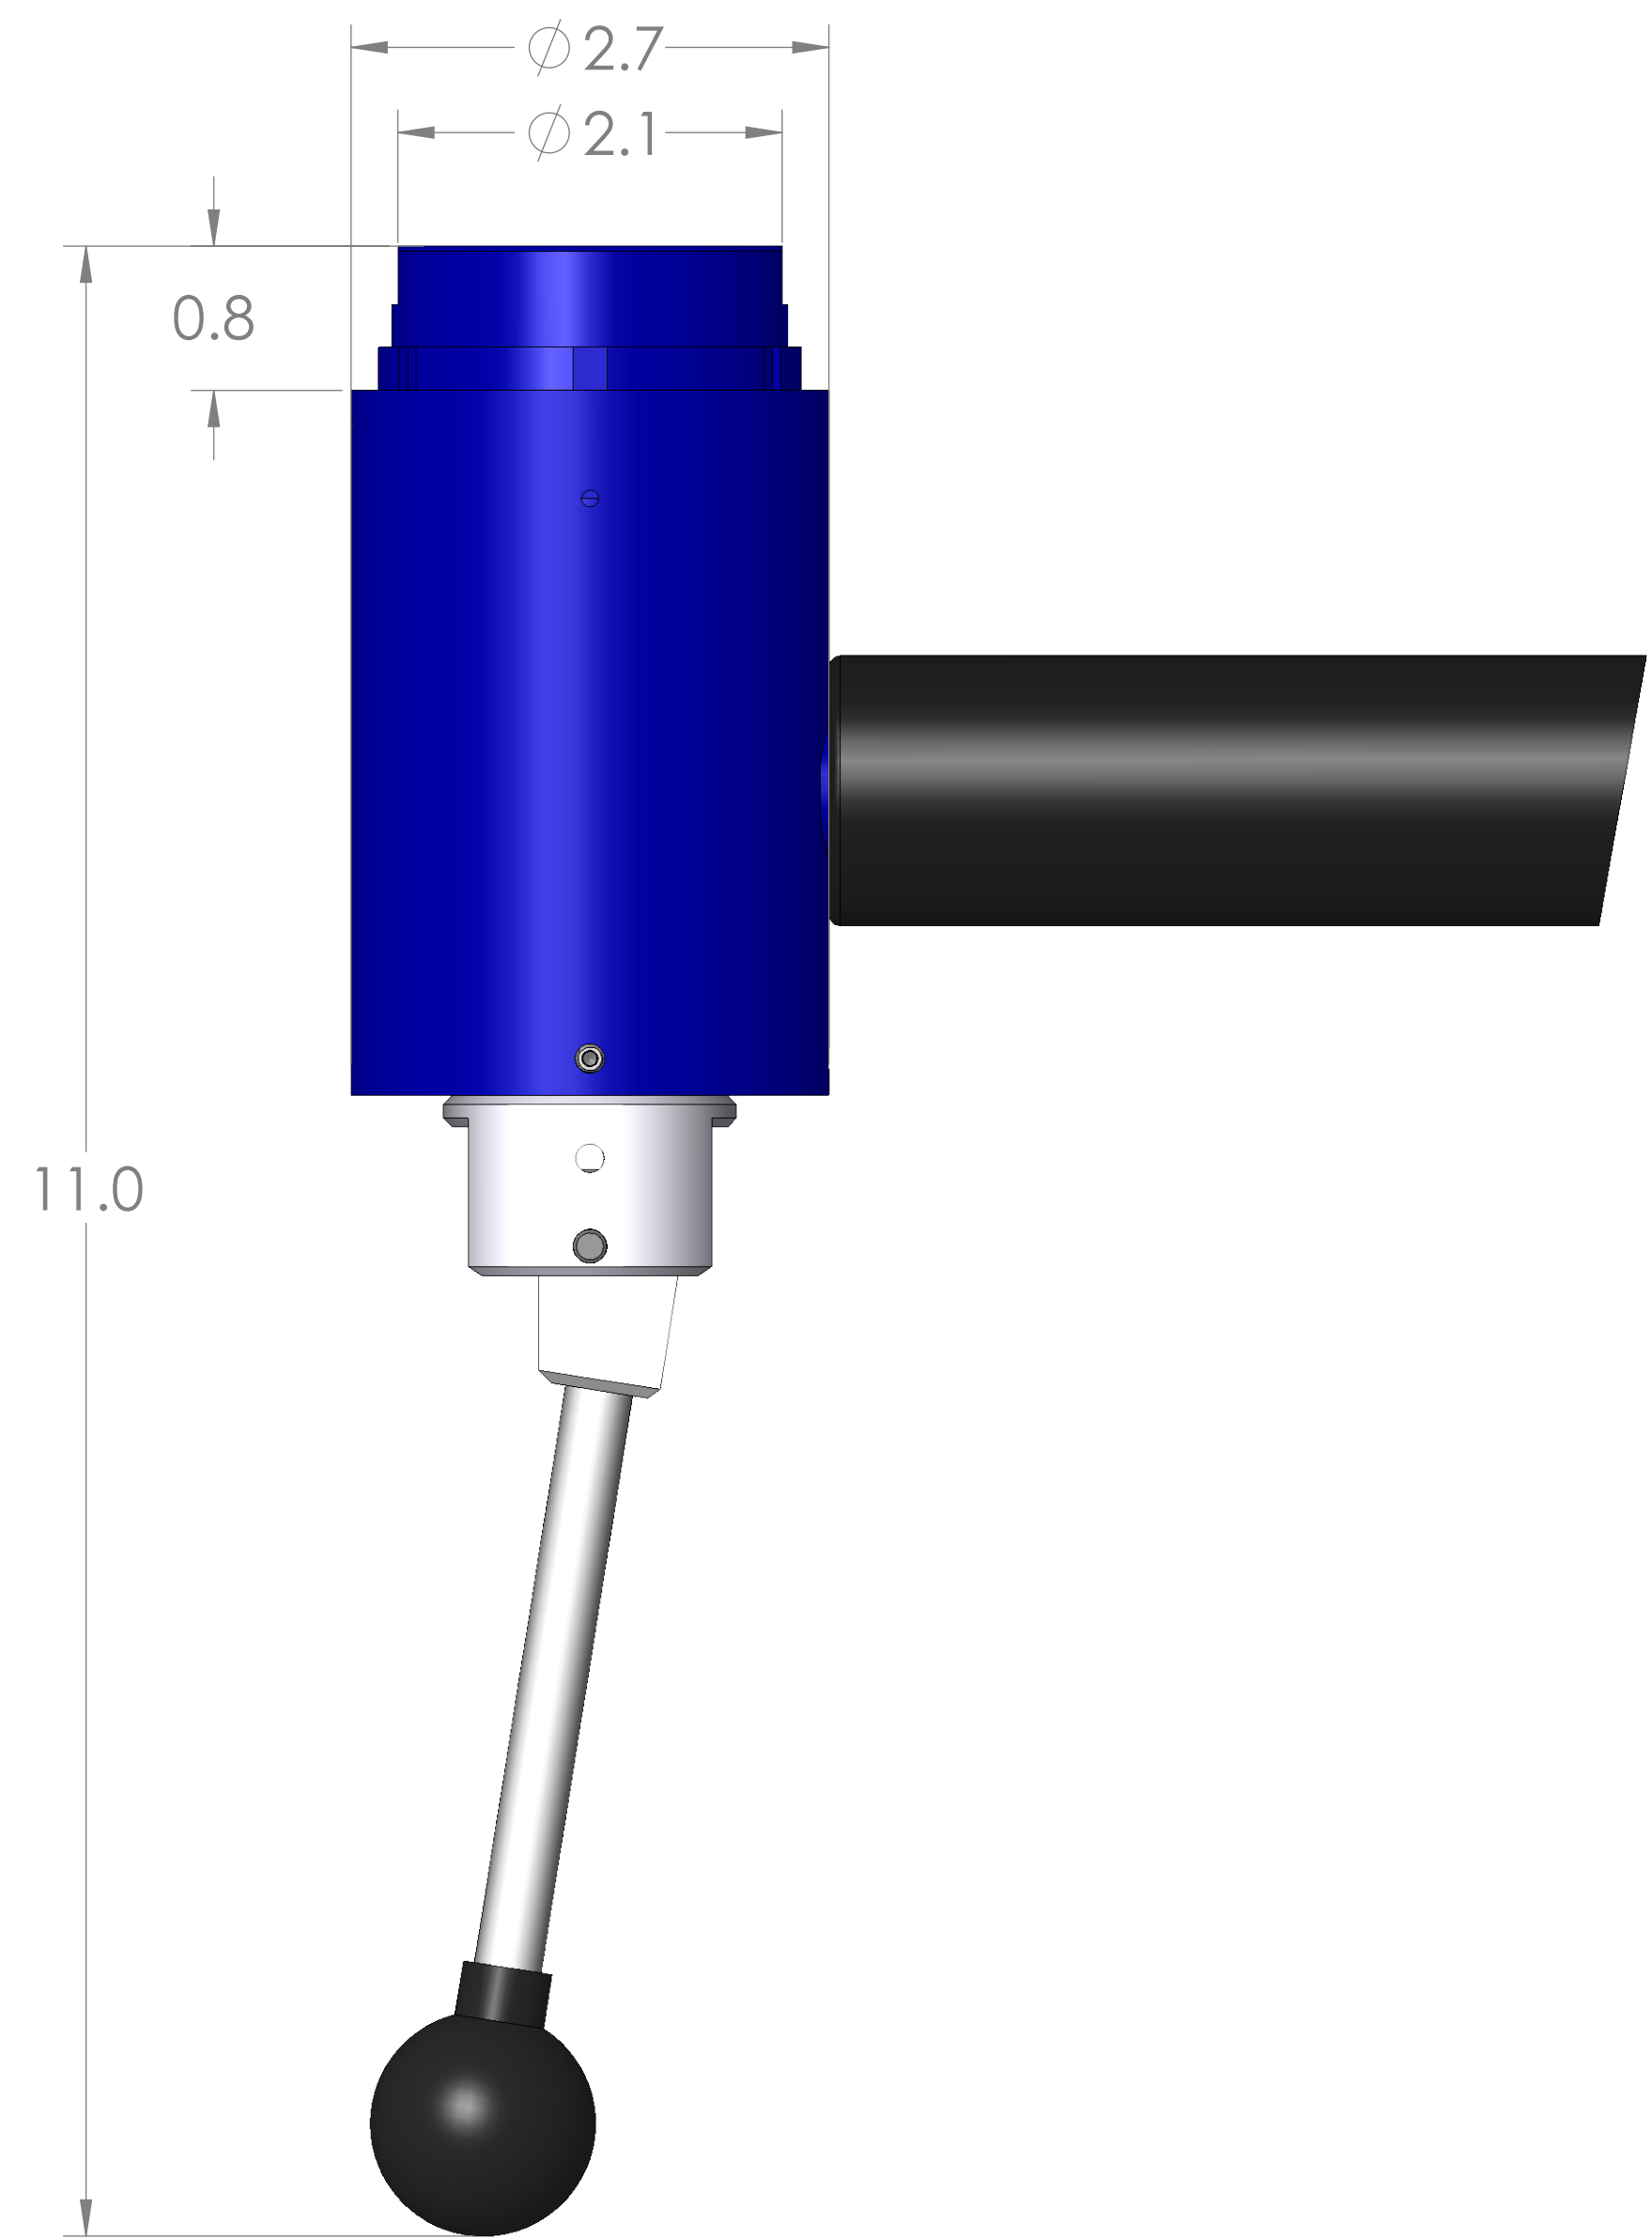

ITEM NO.	PART NUMBER	DESCRIPTION	QTY.
10	MACH-004224	Body, CTS, HO33	1
20	MACH-005572	Handle, CTS, HO32-33	1
30	MACH-004272	Cap, CTS, HO33	1
40	MACH-005385	Piston, CTS, HO33	1
50	MACH-005554	Cam, CTS, HO32-33	1
60	MACH-005531	Clevis, CTS, HO32-33	1
70	MACH-005603	Lever, CTS, HI30-32	1
80	MACH-004688	Stem, CTS, HO32-33	1
90	HDWX-035089	Screw, Socket Set, 10-32 x .1875in	1
100	HDW-005573	Knob, Connect, McMaster, 6046K4	1
110	SEAL-005457	CO33-ORING 223	2
120	SEAX-008687	Oring, 328, Buna-N	1
130	HDWX-035092	Dowel Pin, Connect, .1875 x 1.625in	1
140	HDWX-035088	Screw, Socket Set Ext Tip, 8-32 x 0.375in	4
150	SEAL-005211	Seal, CTS, CO33-AK	2
160	MACH-004525	Washer, CTS, CO33-AK	2
170	HDW-005566	Handle Grip, Connect, SA-1073	1

SECTION A-A  
SCALE 1 : 1

SIZE	DESCRIPTION			
D	Connect Assembly, CTS, HOH33-AK			
PART NUMBER	REV			
CTSC-004089	A			
DATE	DRAWN BY	CHECKED BY	SHEET	OF
4/8/26	KM	KM	1	1