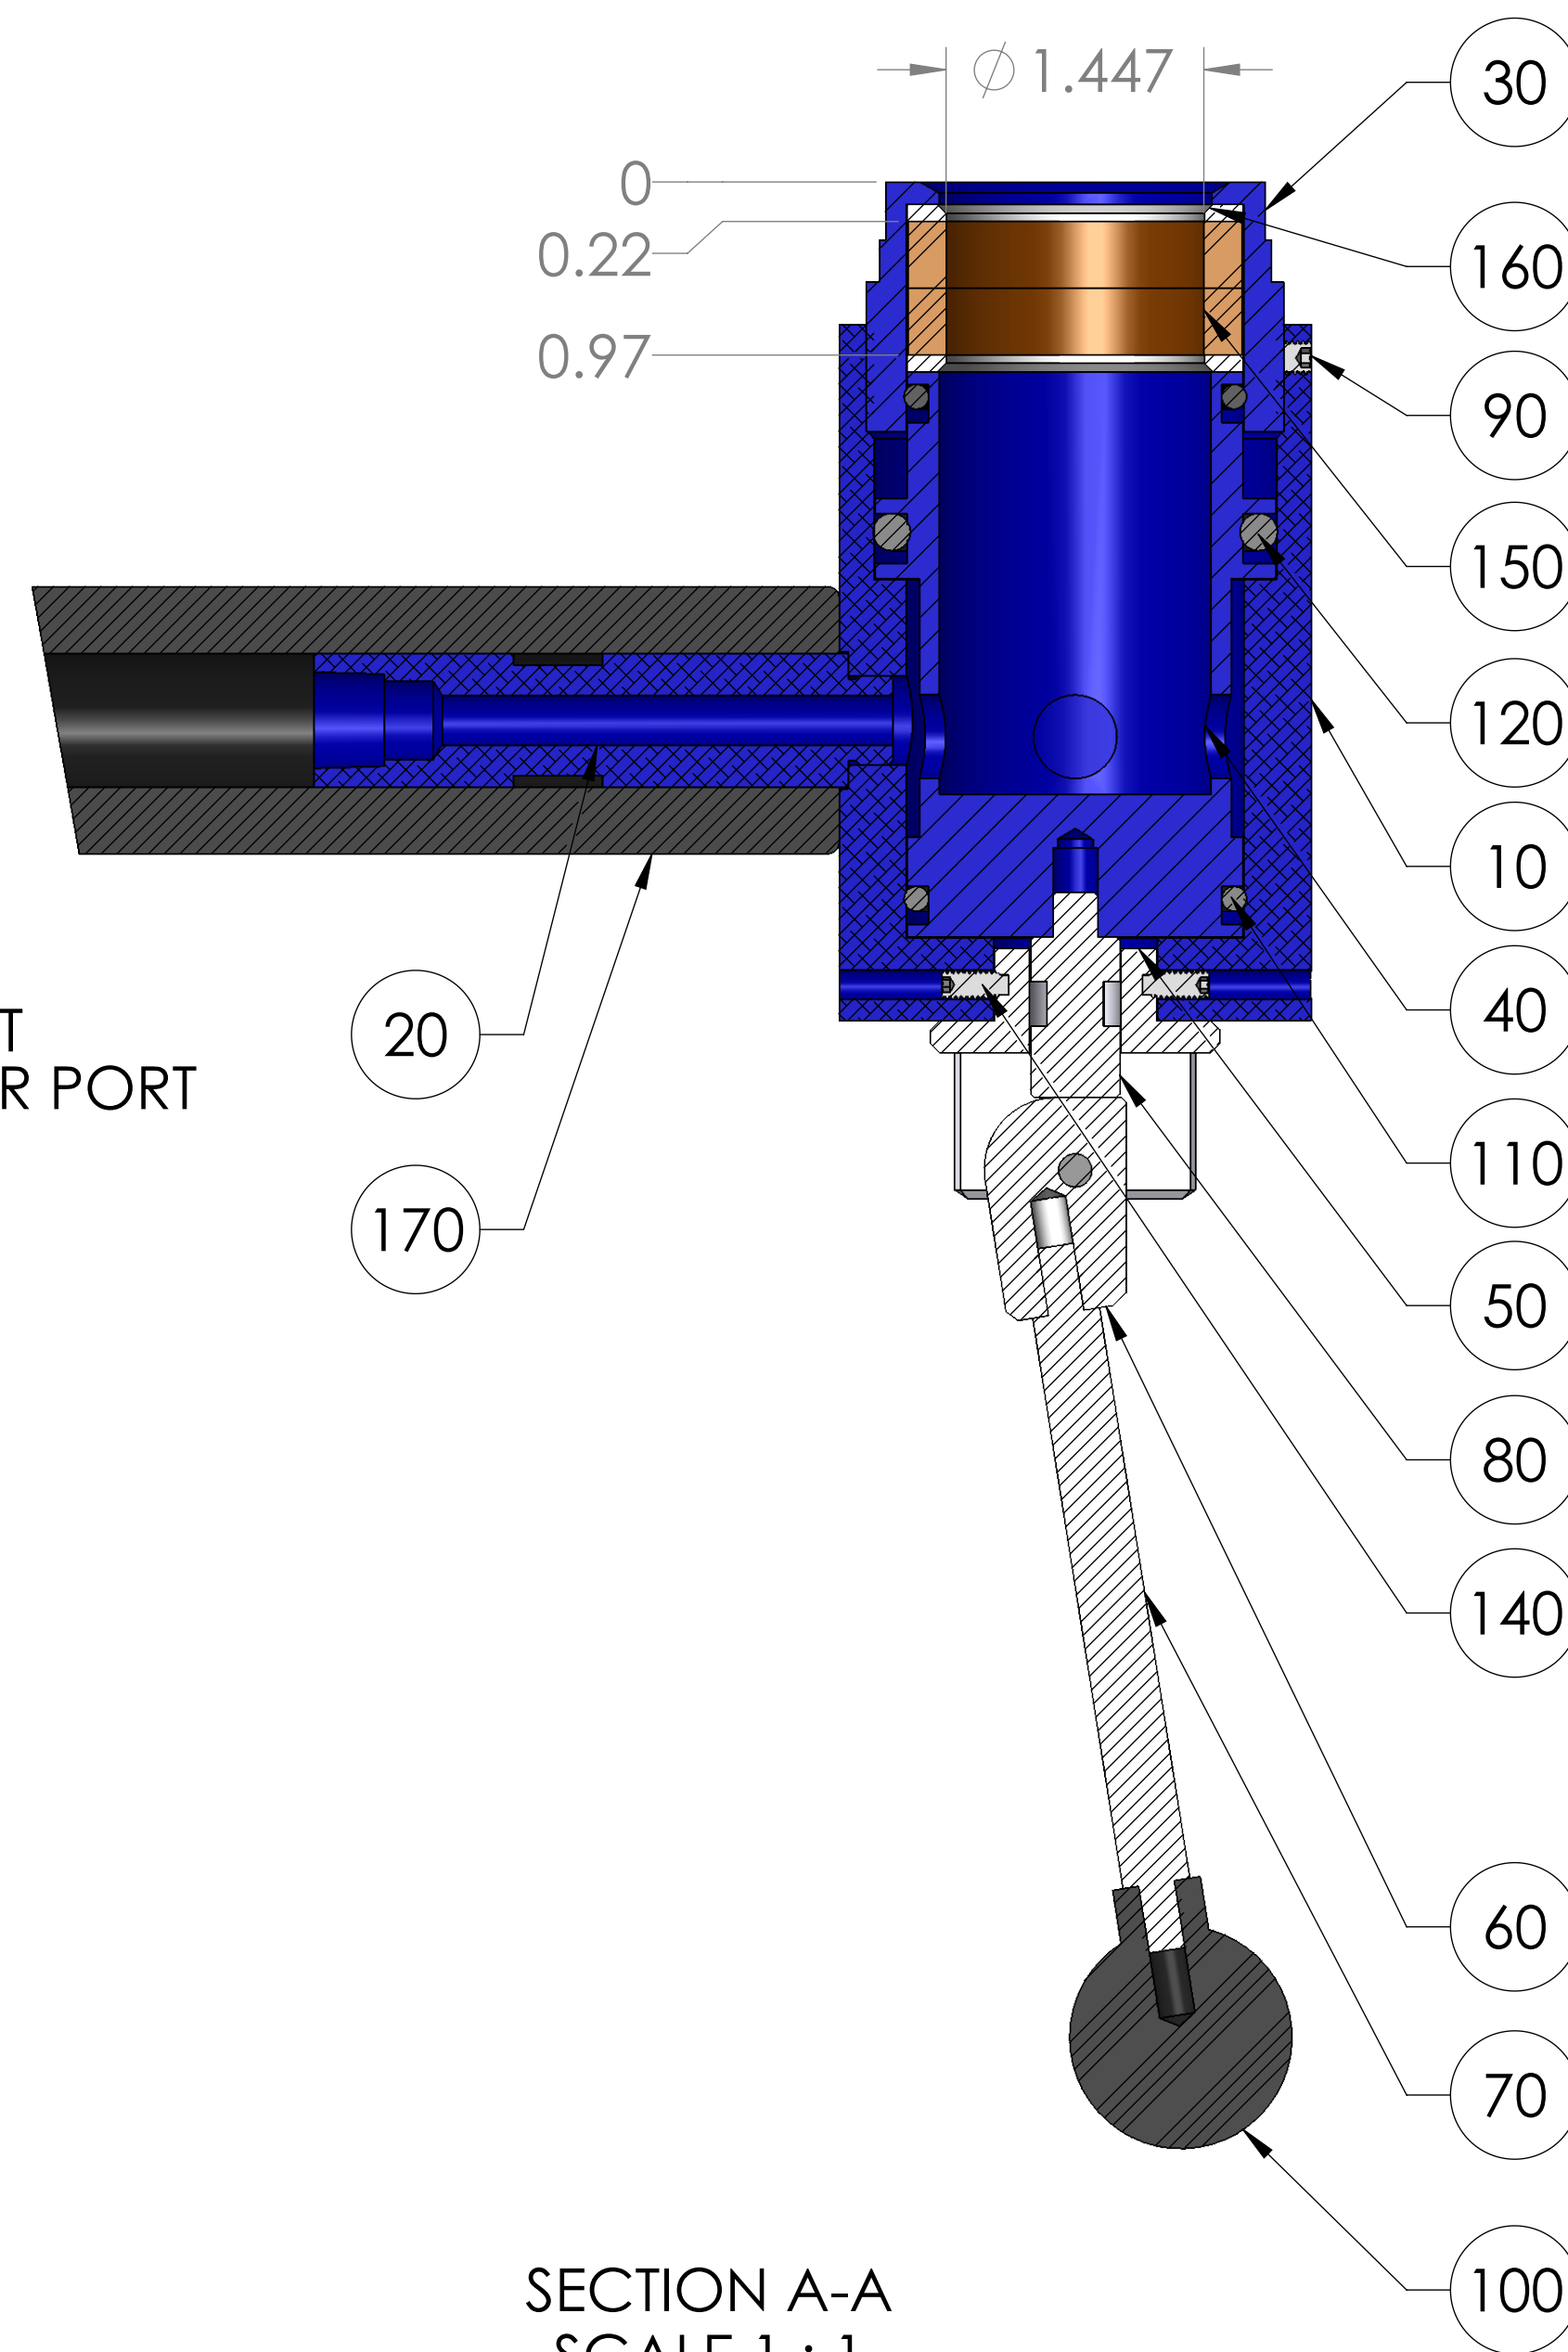

ITEM NO.	PART NUMBER	DESCRIPTION	QTY.
10	MACH-004224	Body, CTS, HO33	1
20	MACH-005572	Handle, CTS, HO32-33	1
30	MACH-004272	Cap, CTS, HO33	1
40	MACH-005385	Piston, CTS, HO33	1
50	MACH-005554	Cam, CTS, HO32-33	1
60	MACH-005531	Clevis, CTS, HO32-33	1
70	MACH-005603	Lever, CTS, HI30-32	1
80	MACH-004688	Stem, CTS, HO32-33	1
90	HDWX-035089	Screw, Socket Set, 10-32 x .1875in	1
100	HDW-005573	Knob, Connect, McMaster, 6046K4	1
110	SEAL-005457	CO33-ORING 223	2
120	SEAX-008687	Oring, 328, Buna-N	1
130	HDWX-035092	Dowel Pin, Connect, .1875 x 1.625in	1
140	HDWX-035088	Screw, Socket Set Ext Tip, 8-32 x 0.375in	4
150	SEAL-005211	Seal, CTS, CO33-AK	2
160	MACH-004525	Washer, CTS, CO33-AK	2
170	HDW-005566	Handle Grip, Connect, SA-1073	1

SECTION A-A  
SCALE 1 : 1

SIZE	DESCRIPTION			
D	Connect Assembly, CTS, HOH33-AK			
PART NUMBER	REV			
CTSC-004089	A			
DATE	DRAWN BY	CHECKED BY	SHEET	OF
4/8/26	KM	KM	1	1