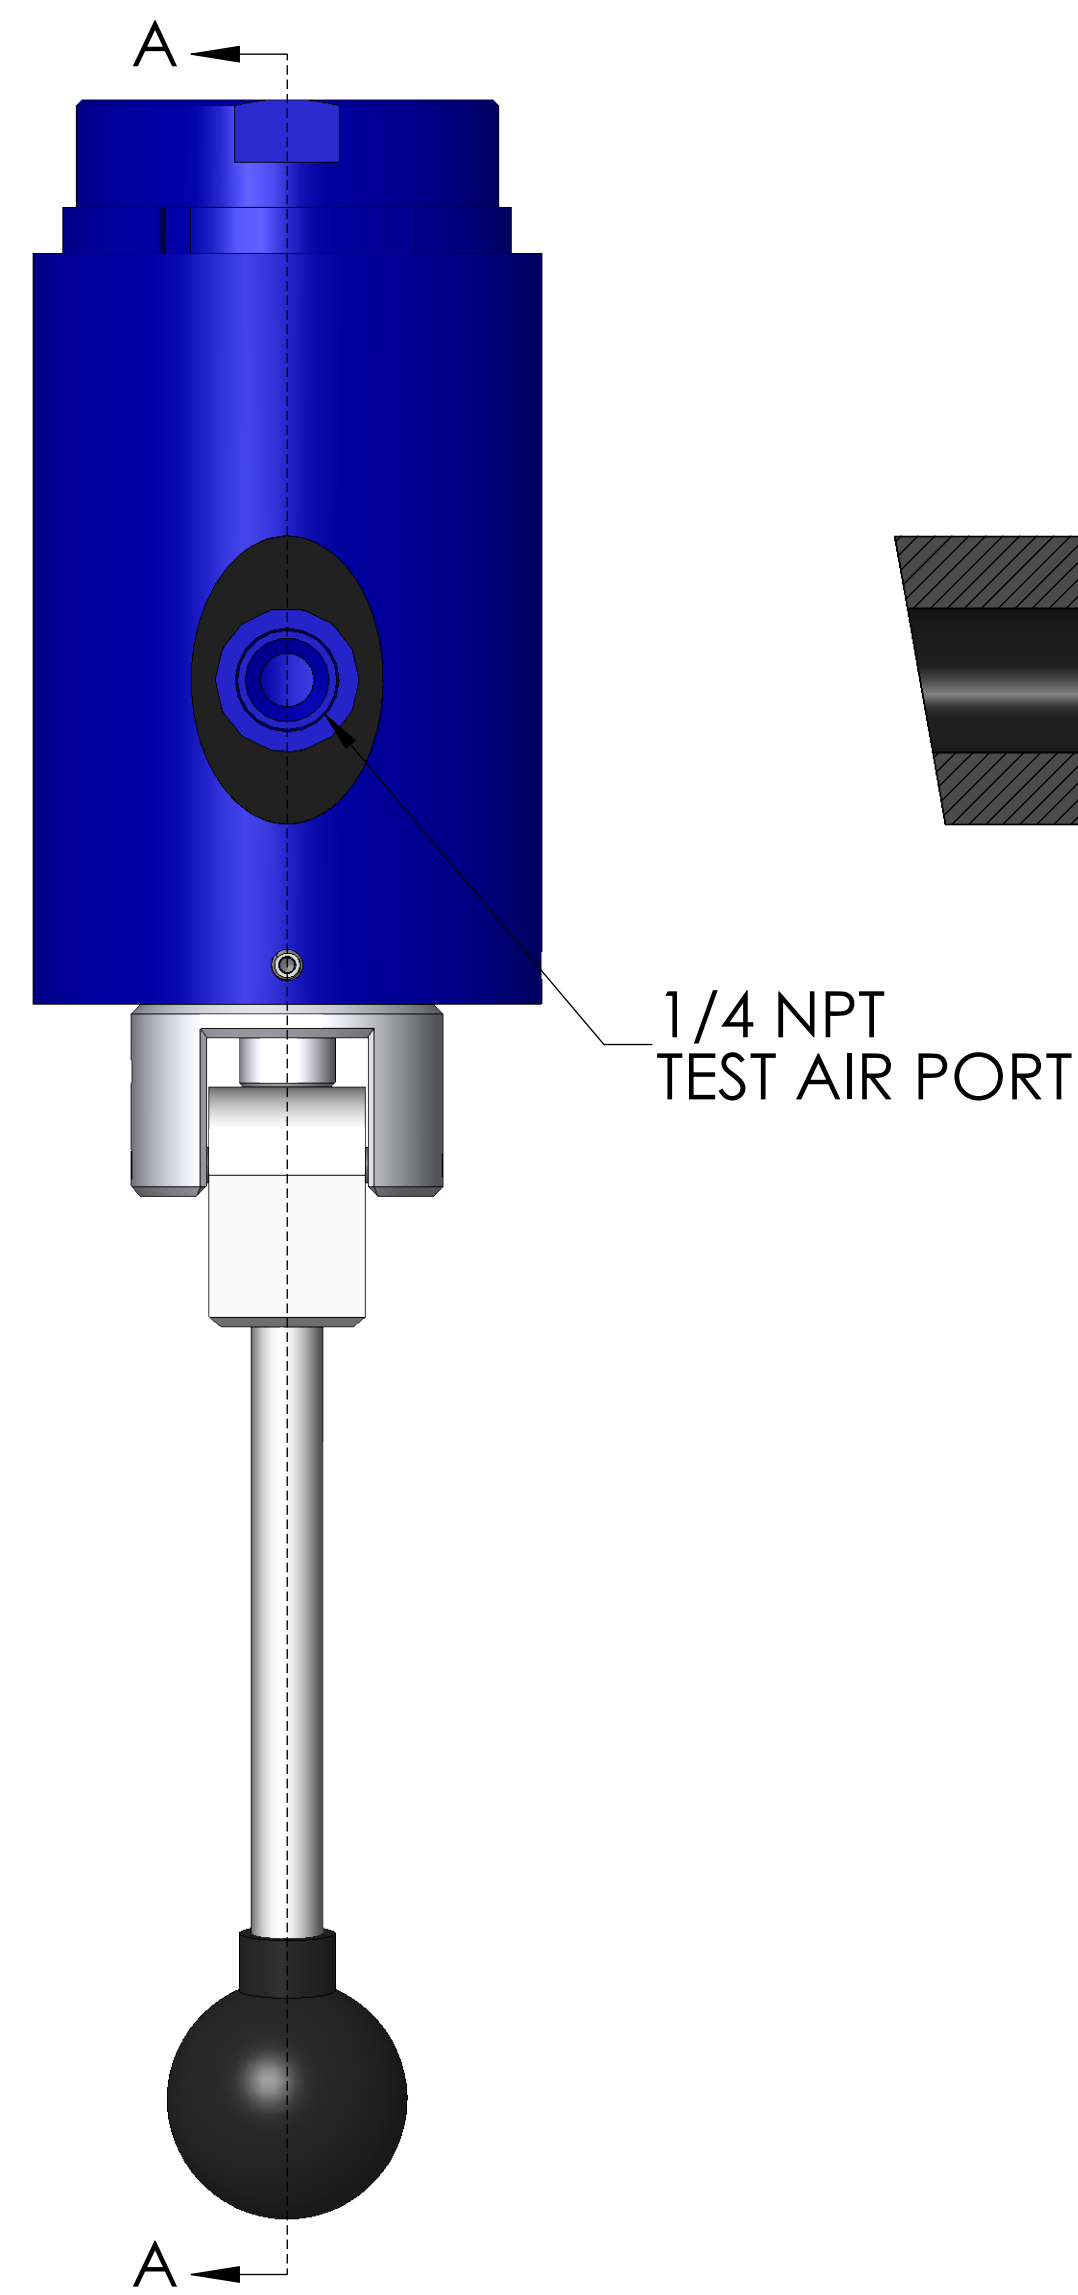

ITEM NO.	PART NUMBER	DESCRIPTION	QTY.
10	MACH-004224	Body, CTS, HO33	1
20	MACH-005572	Handle, CTS, HO32-33	1
30	MACH-004272	Cap, CTS, HO33	1
40	MACH-005385	Piston, CTS, HO33	1
50	MACH-005554	Cam, CTS, HO32-33	1
60	MACH-005531	Clevis, CTS, HO32-33	1
70	MACH-005603	Lever, CTS, HI30-32	1
80	MACH-004688	Stem, CTS, HO32-33	1
90	HDWX-035089	Screw, Socket Set, 10-32 x .1875in	1
100	HDW-005573	Knob, Connect, McMaster, 6046K4	1
110	SEAL-005457	CO33-ORING 223	2
120	SEAX-008687	Oring, 328, Buna-N	1
130	HDWX-035092	Dowel Pin, Connect, .1875 x 1.625in	1
140	HDWX-035088	Screw, Socket Set Ext Tip, 8-32 x 0.375in	4
150	SEAL-005211	Seal, CTS, CO33-AK	2
160	MACH-004525	Washer, CTS, CO33-AK	2
170	HDW-005566	Handle Grip, Connect, SA-1073	1

SECTION A-A  
SCALE 1 : 1

SIZE	DESCRIPTION			
D	Connect Assembly, CTS, HOH33-AK			
PART NUMBER	REV			
CTSC-004089	A			
DATE	DRAWN BY	CHECKED BY	SHEET	OF
4/8/26	KM	KM	1	1