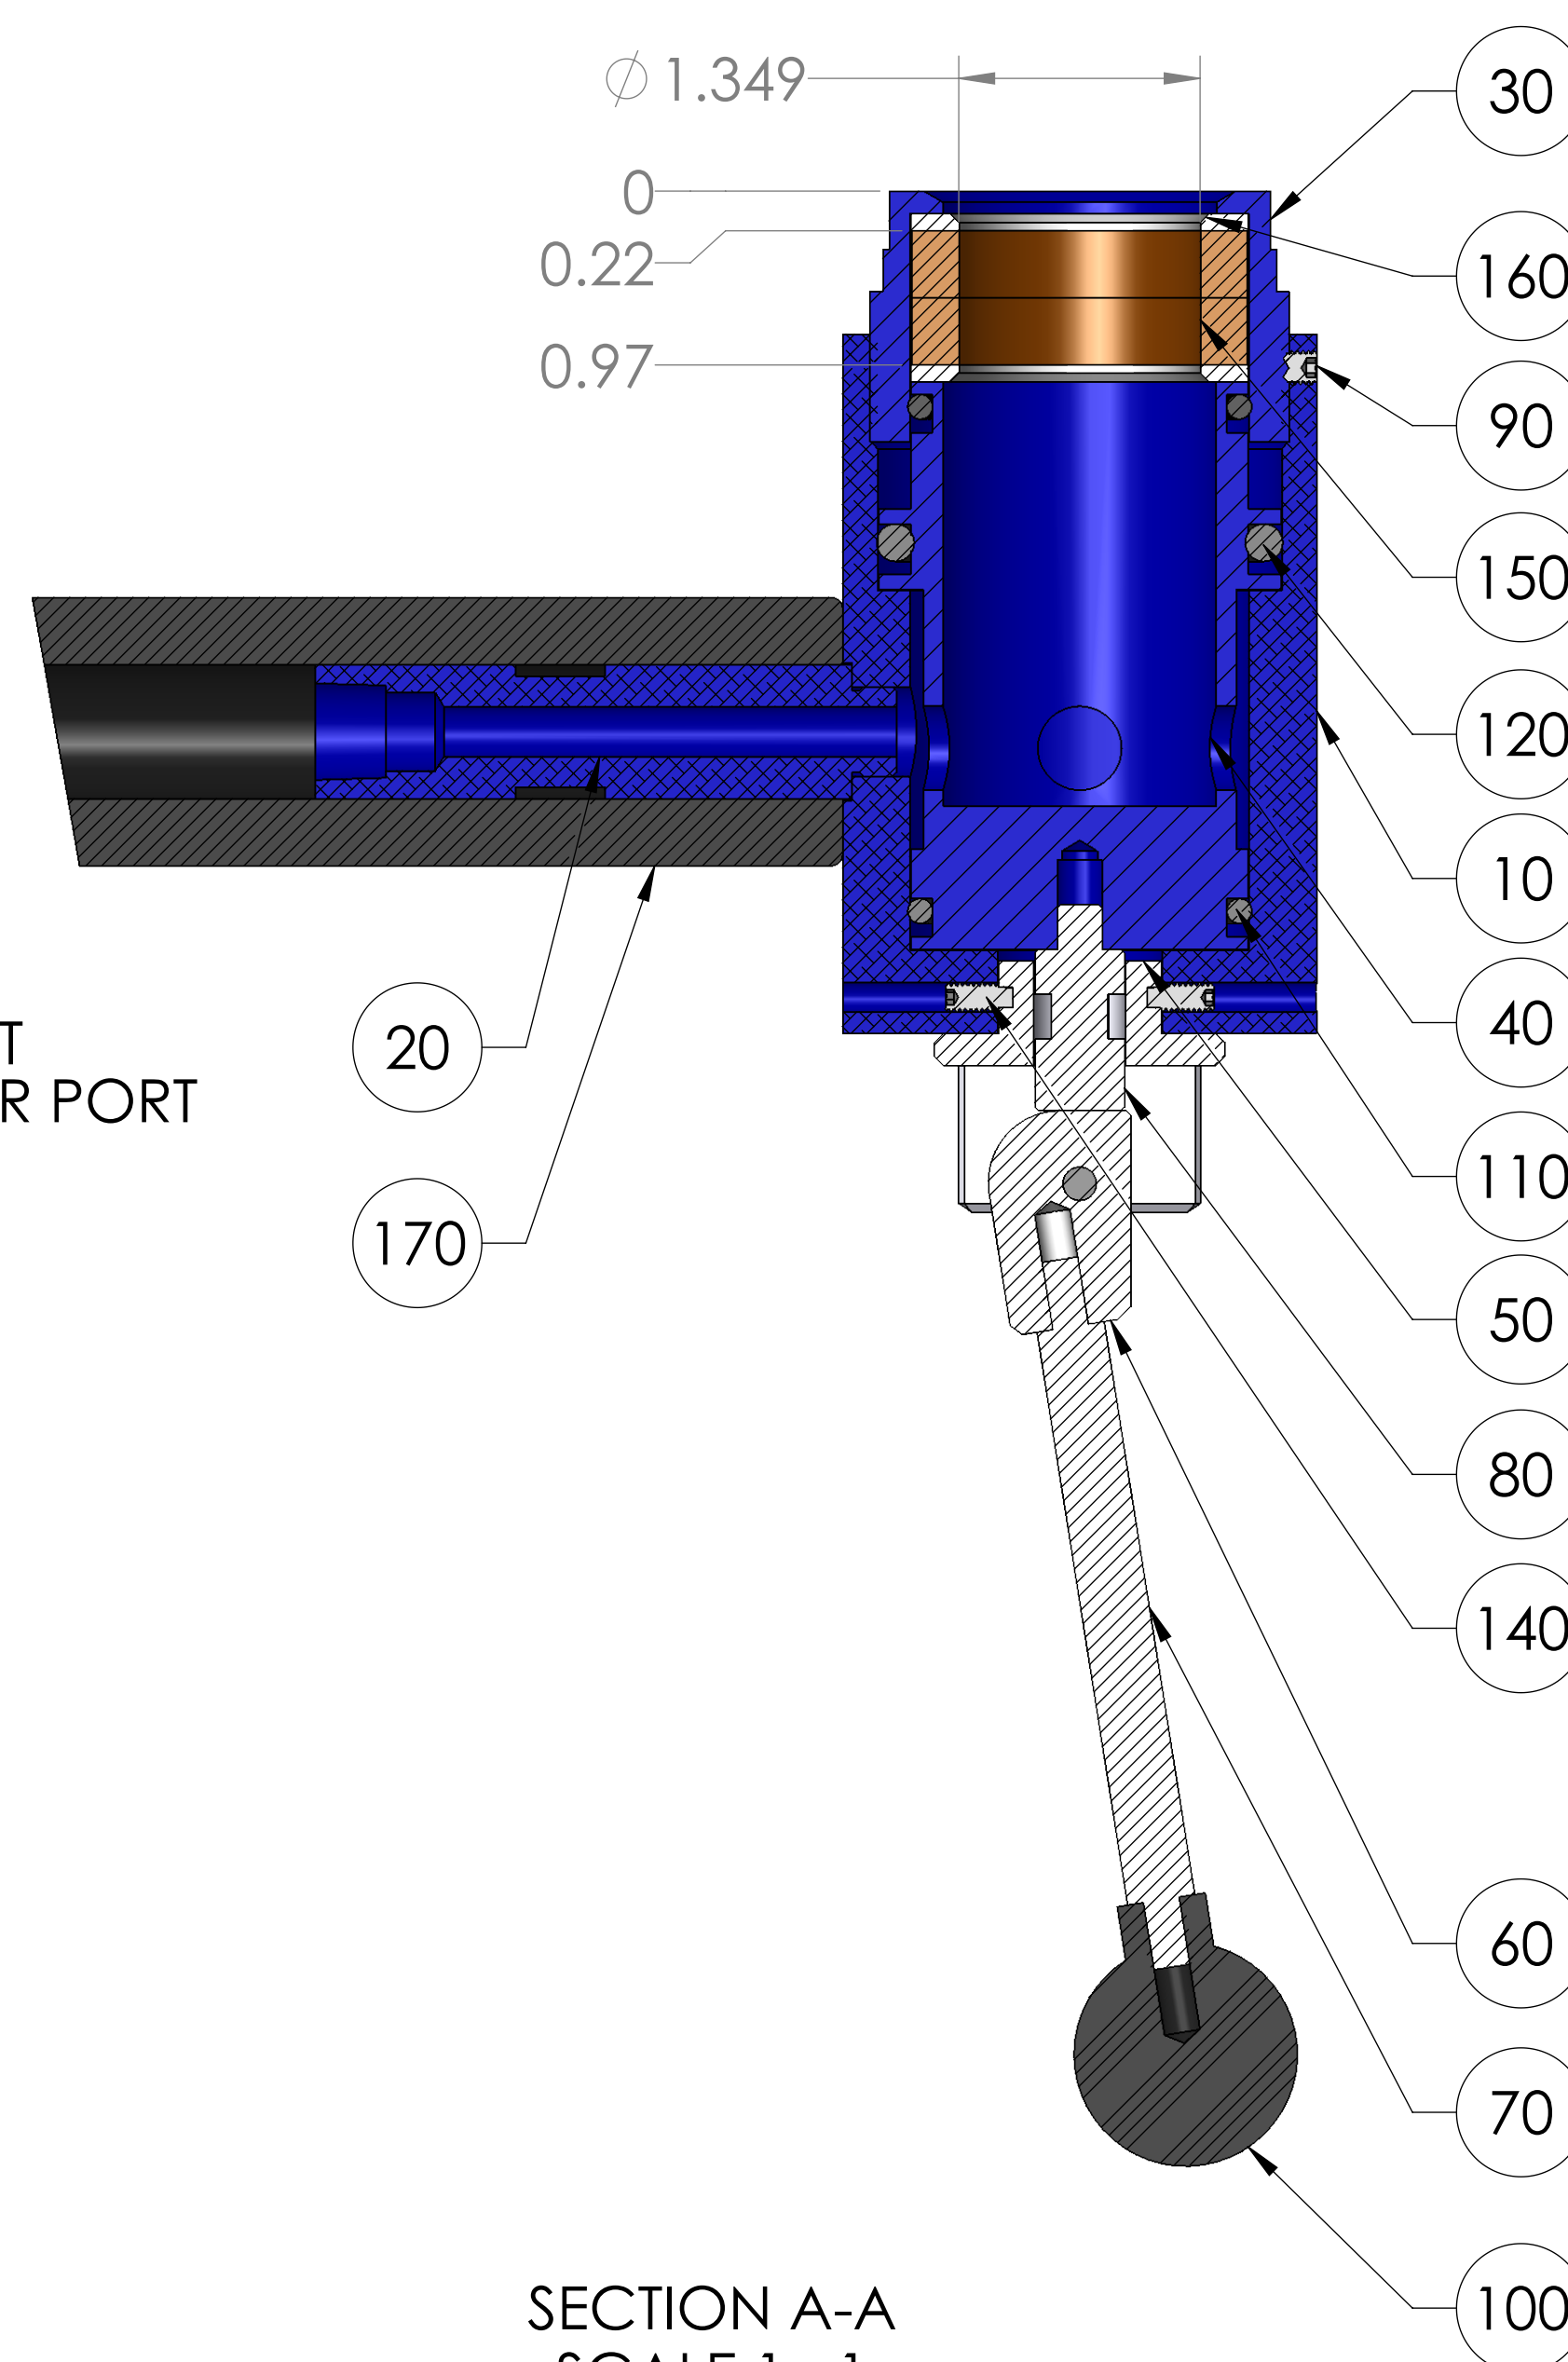

ITEM NO.	PART NUMBER	DESCRIPTION	QTY.
10	MACH-004224	Body, CTS, HO33	1
20	MACH-005572	Handle, CTS, HO32-33	1
30	MACH-004272	Cap, CTS, HO33	1
40	MACH-005385	Piston, CTS, HO33	1
50	MACH-005554	Cam, CTS, HO32-33	1
60	MACH-005531	Clevis, CTS, HO32-33	1
70	MACH-005603	Lever, CTS, HI30-32	1
80	MACH-004688	Stem, CTS, HO32-33	1
90	HDWX-035089	Screw, Socket Set, 10-32 x .1875in	1
100	HDW-005573	Knob, Connect, McMaster, 6046K4	1
110	SEAL-005457	CO33-ORING 223	2
120	SEAX-008687	Oring, 328, Buna-N	1
130	HDWX-035092	Dowel Pin, Connect, .1875 x 1.625in	1
140	HDWX-035088	Screw, Socket Set Ext Tip, 8-32 x 0.375in	4
150	SEAL-005207	Seal, CTS, CO33-AJ	2
160	MACH-004524	Washer, CTS, CO33-AJ	2
170	HDW-005566	Handle Grip, Connect, SA-1073	1

SECTION A-A  
SCALE 1 : 1

SIZE	DESCRIPTION
D	Connect Assembly, CTS, HOH33-AJ
PART NUMBER	REV
CTSC-004085	A
DATE	DRAWN BY
4/8/26	KM
CHECKED BY	SHEET
KM	1 OF 1