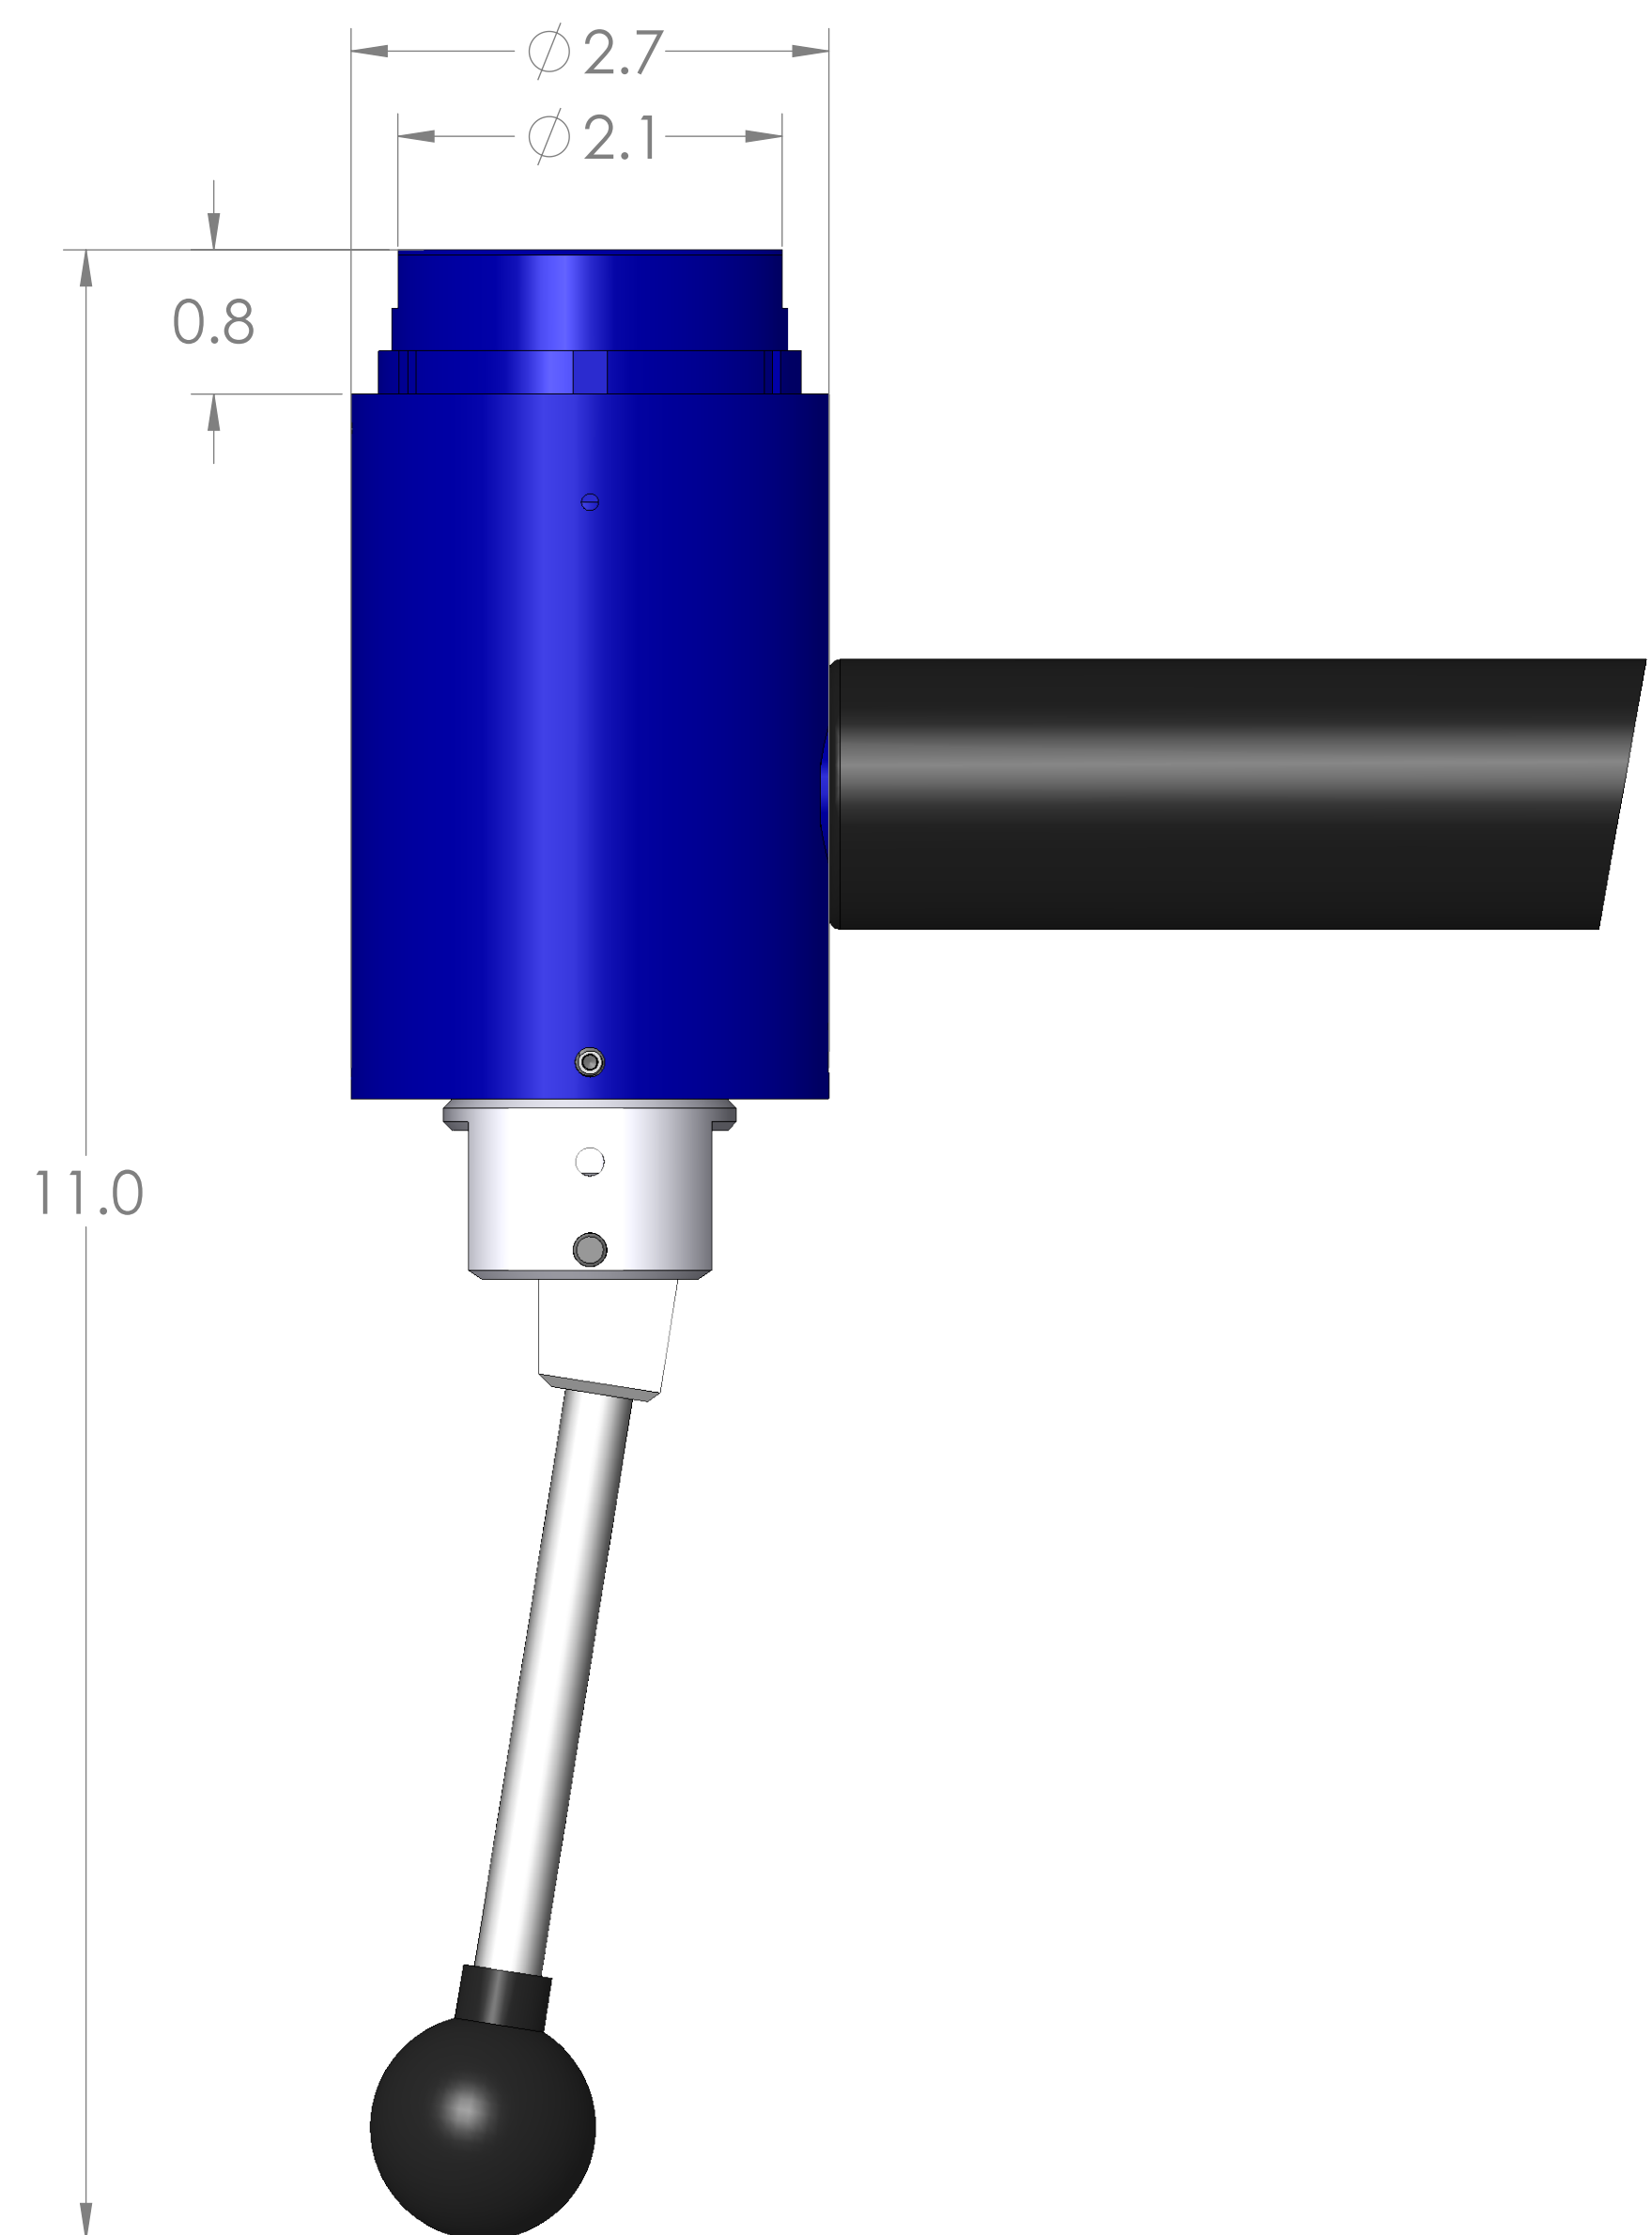

ITEM NO.	PART NUMBER	DESCRIPTION	QTY.
10	MACH-004224	Body, CTS, HO33	1
20	MACH-005572	Handle, CTS, HO32-33	1
30	MACH-004272	Cap, CTS, HO33	1
40	MACH-005385	Piston, CTS, HO33	1
50	MACH-005554	Cam, CTS, HO32-33	1
60	MACH-005531	Clevis, CTS, HO32-33	1
70	MACH-005603	Lever, CTS, HI30-32	1
80	MACH-004688	Stem, CTS, HO32-33	1
90	HDWX-035089	Screw, Socket Set, 10-32 x .1875in	1
100	HDW-005573	Knob, Connect, McMaster, 6046K4	1
110	SEAL-005457	CO33-ORING 223	2
120	SEAX-008687	Oring, 328, Buna-N	1
130	HDWX-035092	Dowel Pin, Connect, .1875 x 1.625in	1
140	HDWX-035088	Screw, Socket Set Ext Tip, 8-32 x 0.375in	4
150	SEAL-005207	Seal, CTS, CO33-AJ	2
160	MACH-004524	Washer, CTS, CO33-AJ	2
170	HDW-005566	Handle Grip, Connect, SA-1073	1

SECTION A-A  
SCALE 1 : 1

SIZE	DESCRIPTION
D	Connect Assembly, CTS, HOH33-AJ
PART NUMBER	REV
CTSC-004085	A
DATE	DRAWN BY
4/8/26	KM
CHECKED BY	SHEET
KM	1 OF 1