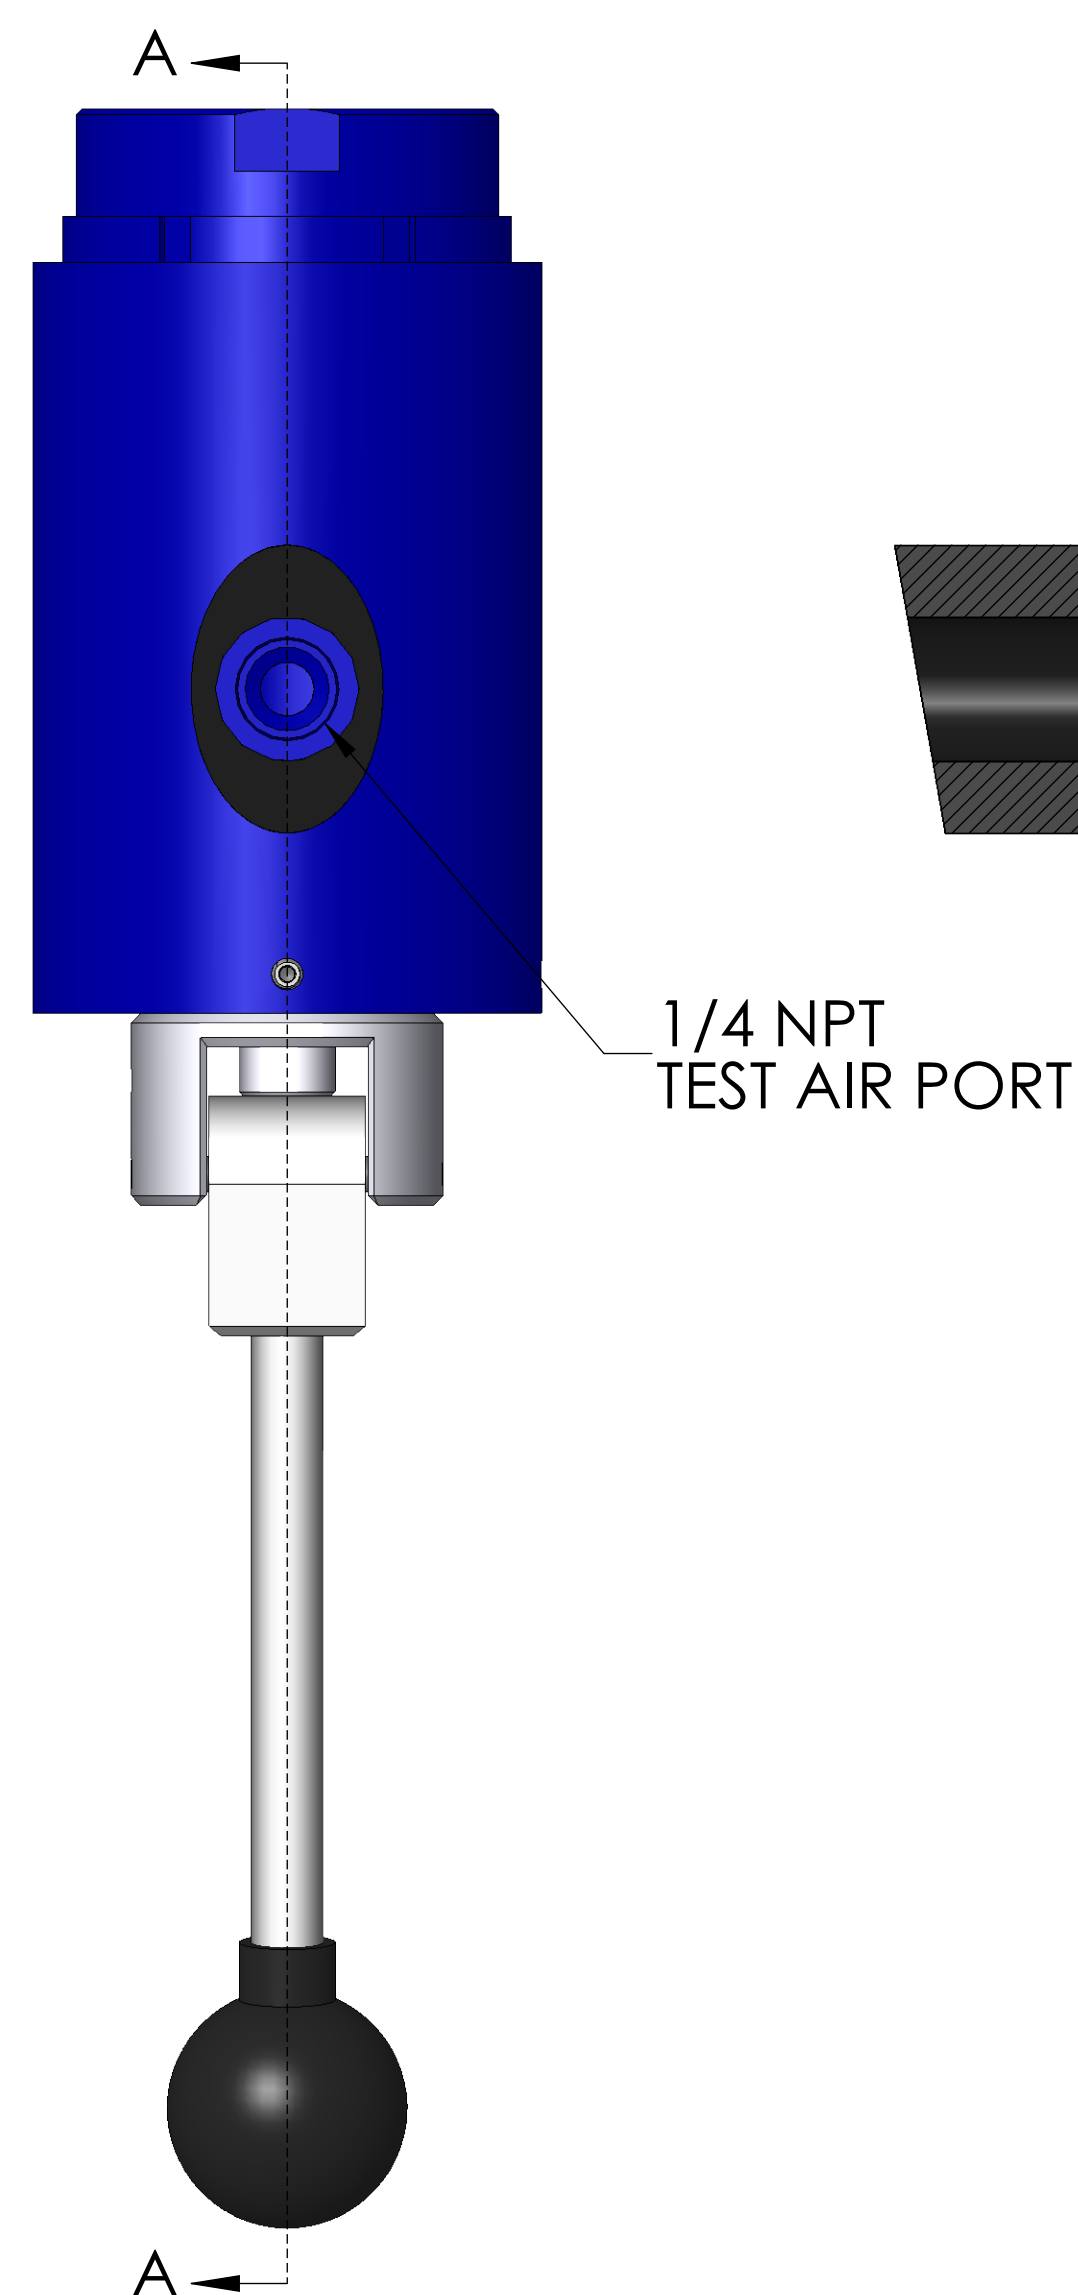

ITEM NO.	PART NUMBER	DESCRIPTION	QTY.
10	MACH-004224	Body, CTS, HO33	1
20	MACH-005572	Handle, CTS, HO32-33	1
30	MACH-004272	Cap, CTS, HO33	1
40	MACH-005385	Piston, CTS, HO33	1
50	MACH-005554	Cam, CTS, HO32-33	1
60	MACH-005531	Clevis, CTS, HO32-33	1
70	MACH-005603	Lever, CTS, HI30-32	1
80	MACH-004688	Stem, CTS, HO32-33	1
90	HDWX-035089	Screw, Socket Set, 10-32 x .1875in	1
100	HDW-005573	Knob, Connect, McMaster, 6046K4	1
110	SEAL-005457	CO33-ORING 223	2
120	SEAX-008687	Oring, 328, Buna-N	1
130	HDWX-035092	Dowel Pin, Connect, .1875 x 1.625in	1
140	HDWX-035088	Screw, Socket Set Ext Tip, 8-32 x 0.375in	4
150	SEAL-005207	Seal, CTS, CO33-AJ	2
160	MACH-004524	Washer, CTS, CO33-AJ	2
170	HDW-005566	Handle Grip, Connect, SA-1073	1

SECTION A-A  
SCALE 1 : 1

SIZE	DESCRIPTION
D	Connect Assembly, CTS, HOH33-AJ
PART NUMBER	REV
CTSC-004085	A
DATE	DRAWN BY
4/8/26	KM
CHECKED BY	SHEET
KM	1 OF 1