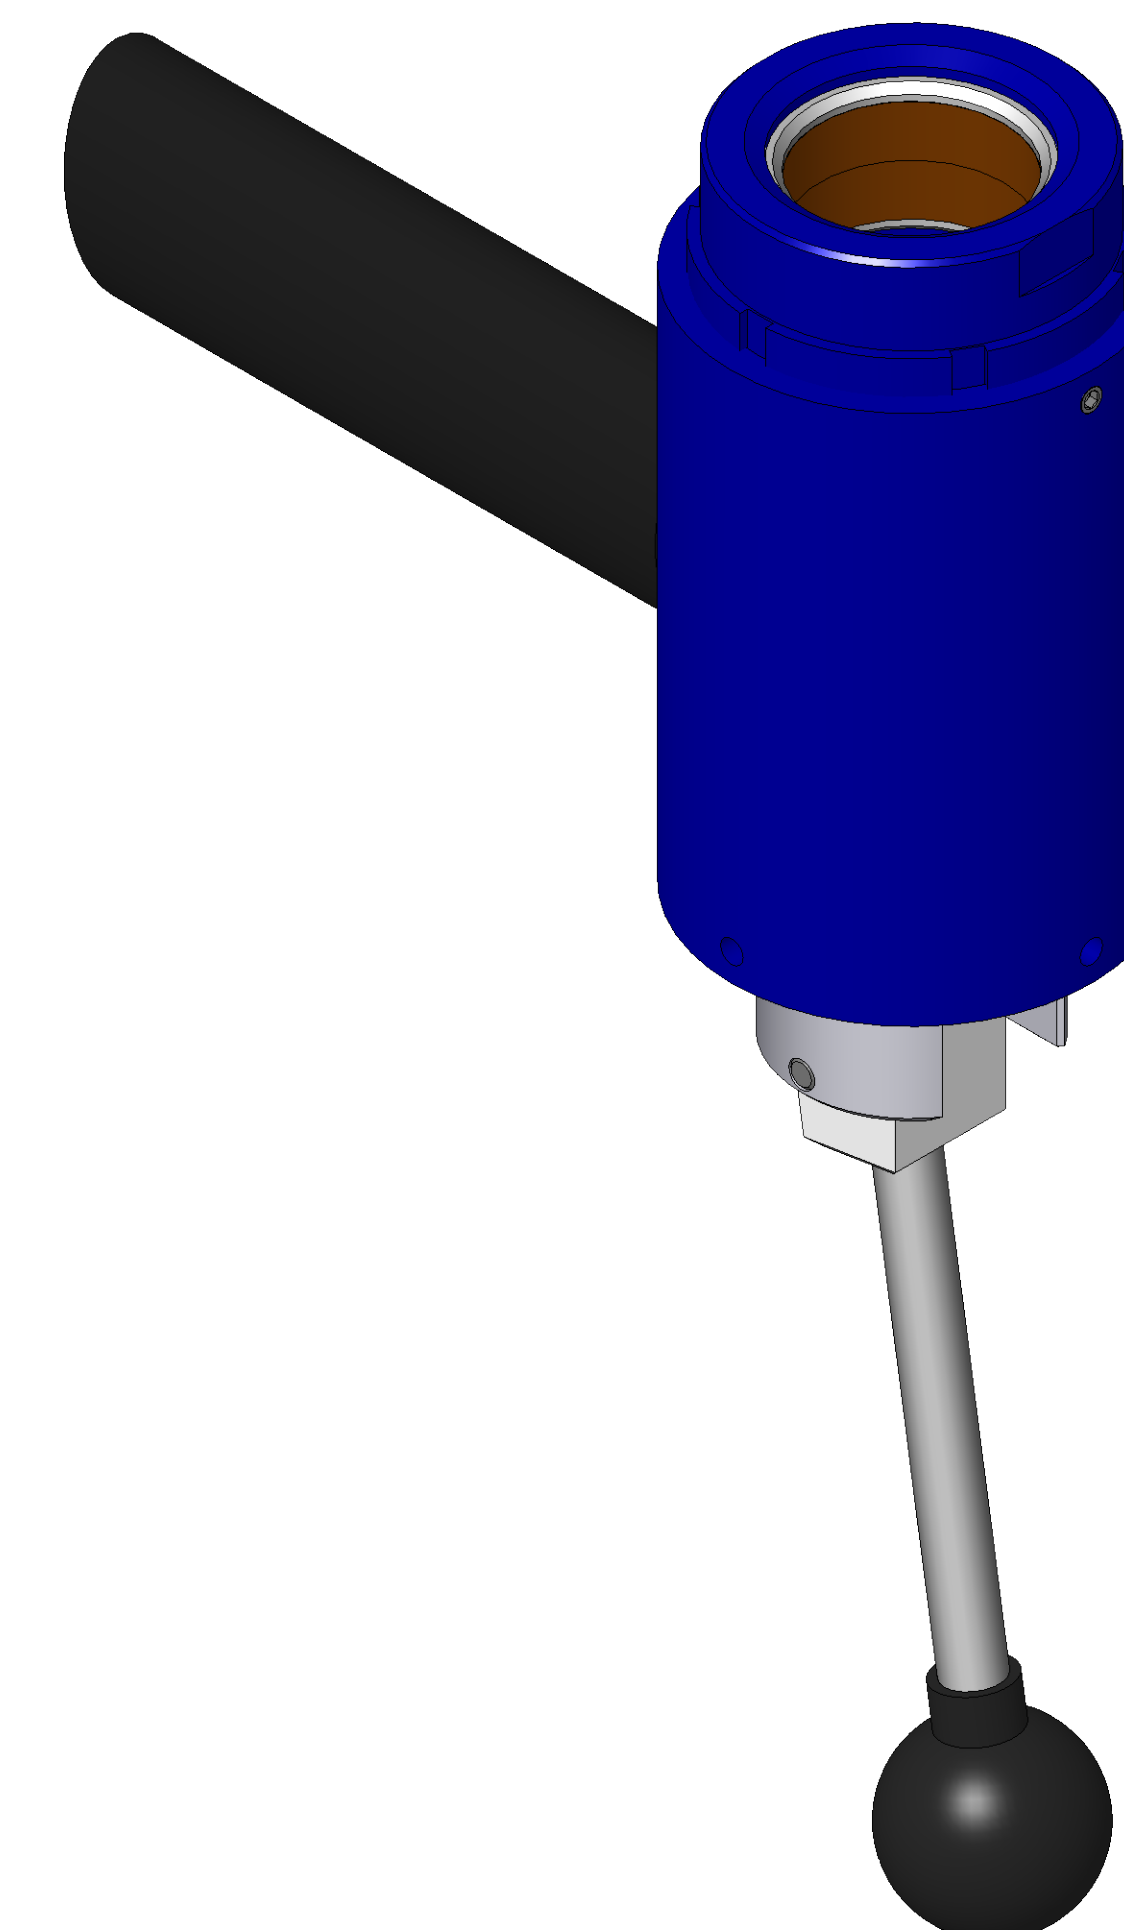

ITEM NO.	PART NUMBER	DESCRIPTION	QTY.
10	MACH-004224	Body, CTS, HO33	1
20	MACH-005572	Handle, CTS, HO32-33	1
30	MACH-004272	Cap, CTS, HO33	1
40	MACH-005385	Piston, CTS, HO33	1
50	MACH-005554	Cam, CTS, HO32-33	1
60	MACH-005531	Clevis, CTS, HO32-33	1
70	MACH-005603	Lever, CTS, HI30-32	1
80	MACH-004688	Stem, CTS, HO32-33	1
90	HDWX-035089	Screw, Socket Set, 10-32 x .1875in	1
100	HDW-005573	Knob, Connect, McMaster, 6046K4	1
110	SEAL-005457	CO33-ORING 223	2
120	SEAX-008687	Oring, 328, Buna-N	1
130	HDWX-035092	Dowel Pin, Connect, .1875 x 1.625in	1
140	HDWX-035088	Screw, Socket Set Ext Tip, 8-32 x 0.375in	4
150	SEAL-005207	Seal, CTS, CO33-AJ	2
160	MACH-004524	Washer, CTS, CO33-AJ	2
170	HDW-005566	Handle Grip, Connect, SA-1073	1

SECTION A-A  
SCALE 1 : 1

SIZE	DESCRIPTION
D	Connect Assembly, CTS, HOH33-AJ
PART NUMBER	REV
CTSC-004085	A
DATE	DRAWN BY
4/8/26	KM
CHECKED BY	SHEET
KM	1 OF 1