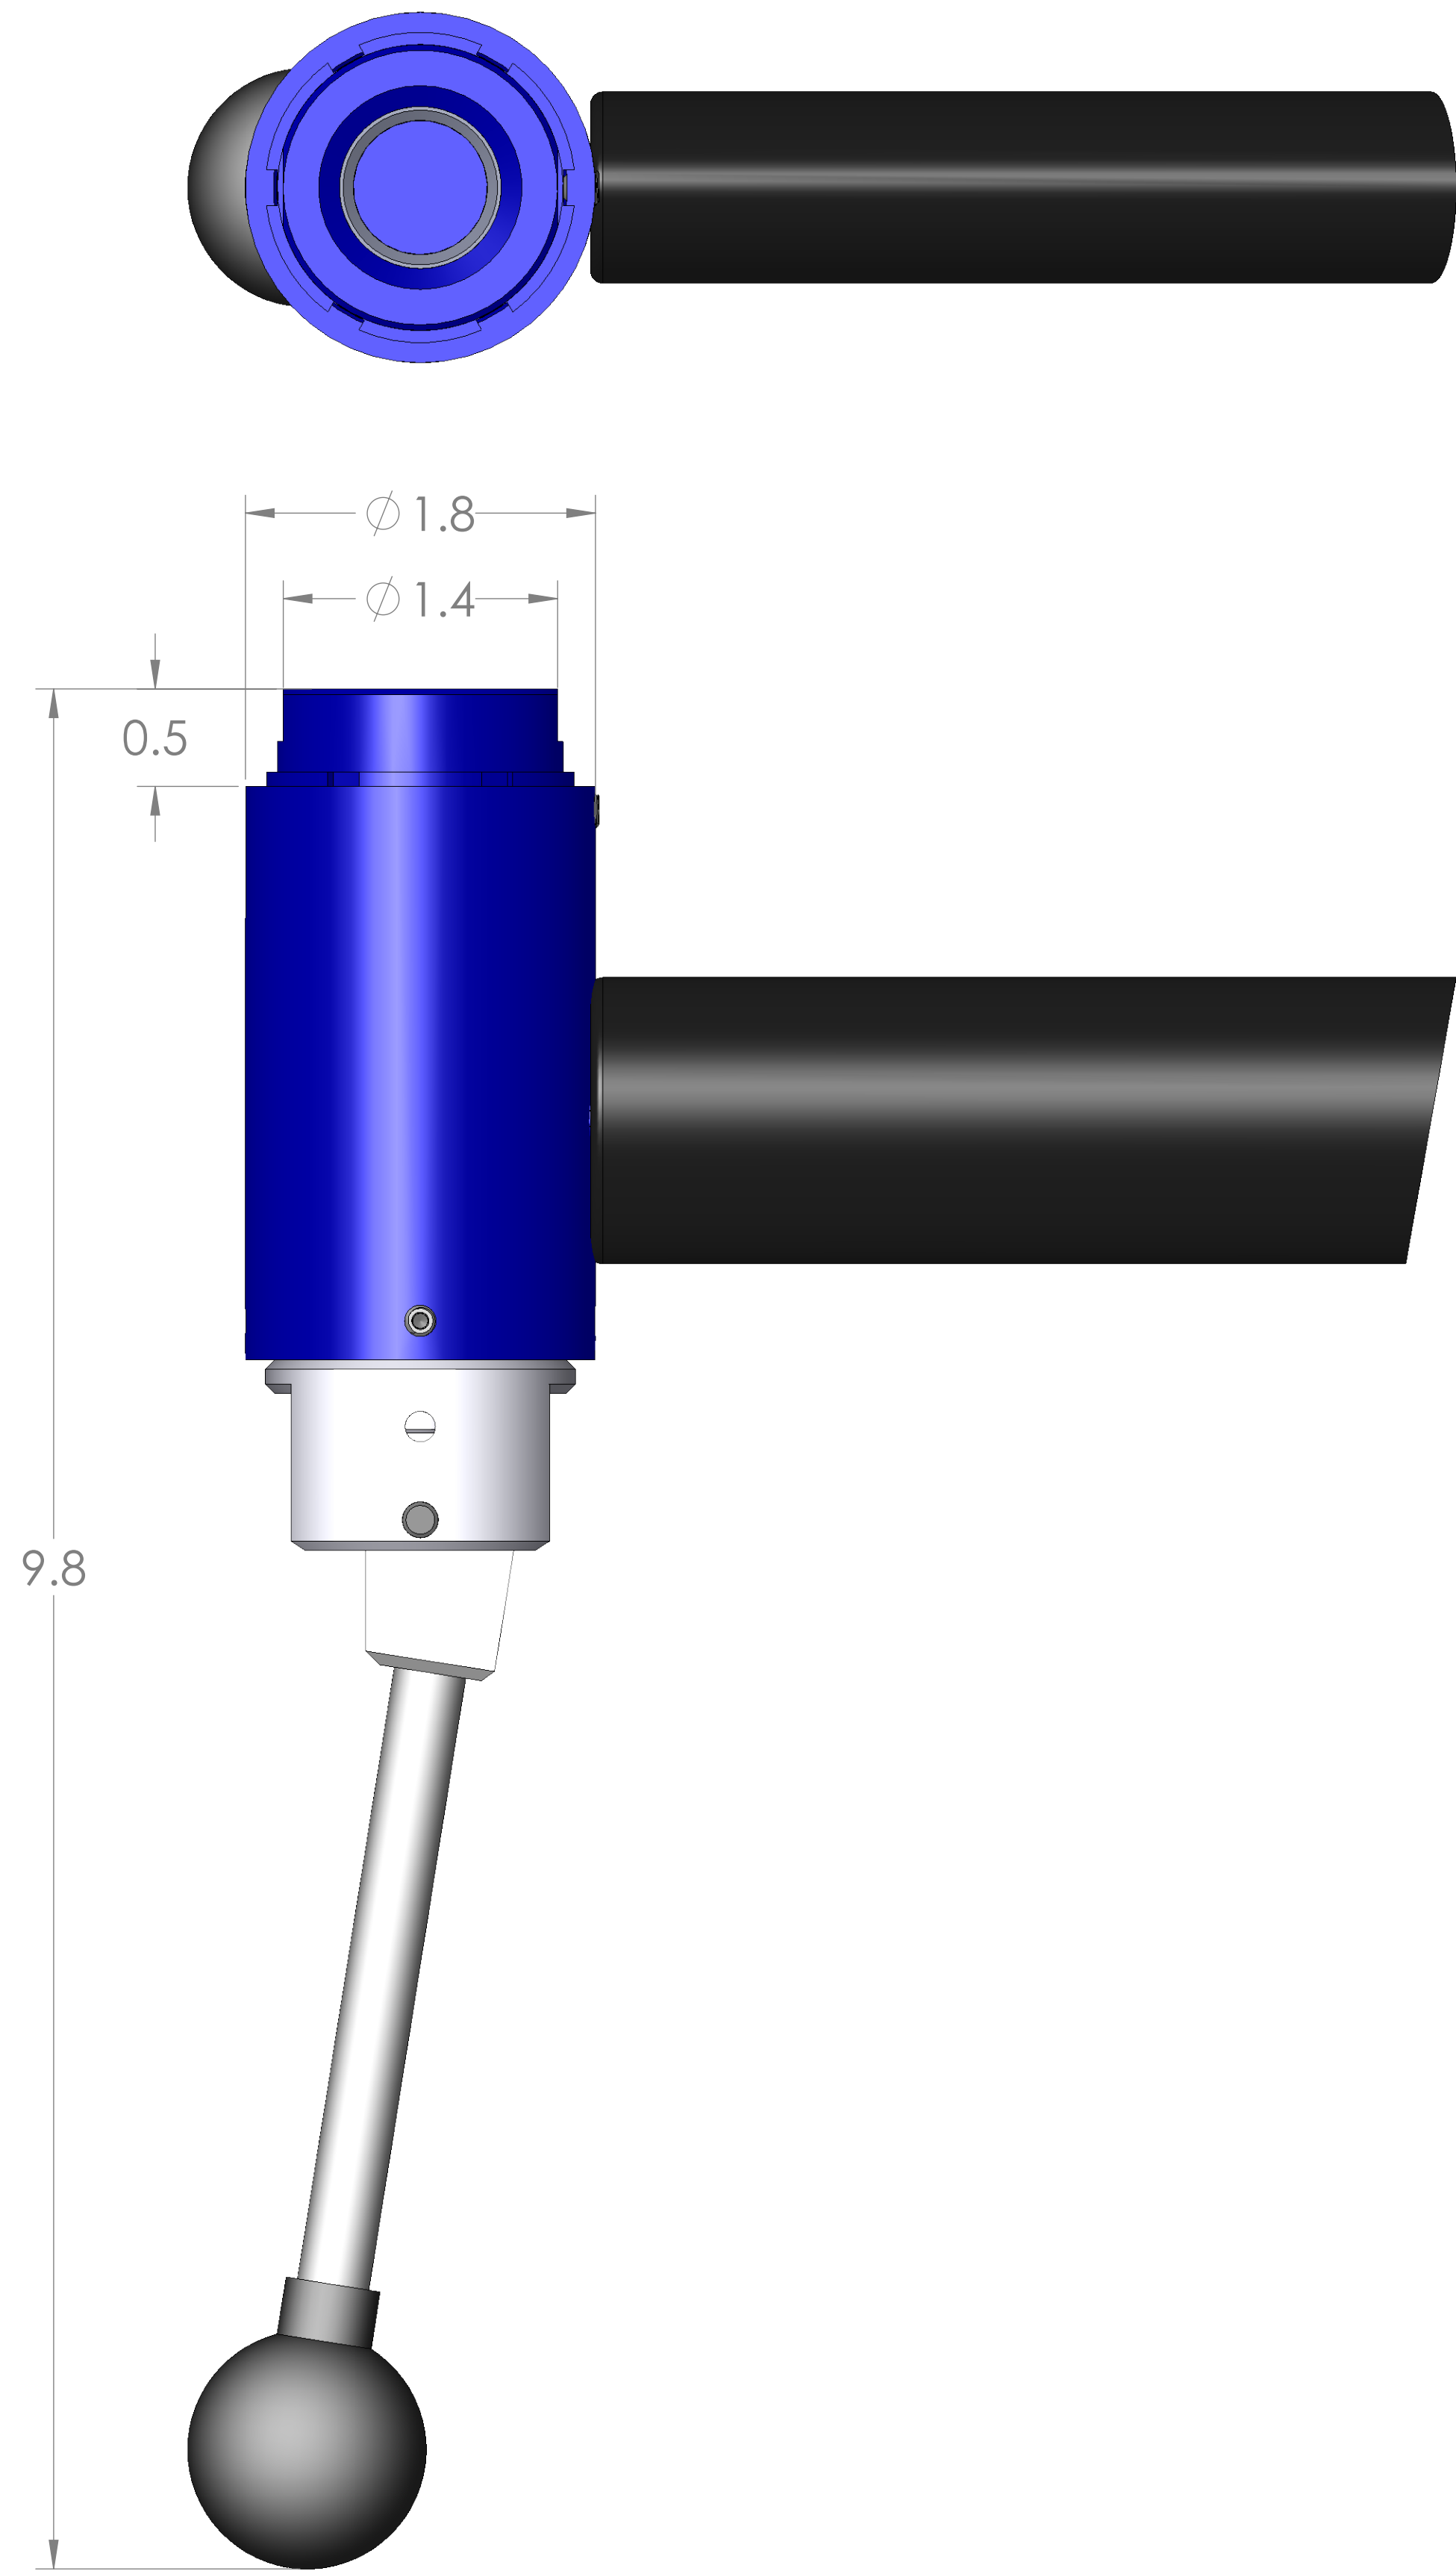

ITEM NO.	PART NUMBER	DESCRIPTION	QTY.
10	MACH-004223	Body, CTS, HO32	1
20	MACH-005384	Piston, CTS, HO32	1
30	SEAL-005455	CO32-ORING 120	2
40	MACH-005554	Cam, CTS, HO32-33	1
50	HDW-005573	Knob, Connect, McMaster, 6046K4	1
60	MACH-004688	Stem, CTS, HO32-33	1
70	MACH-005531	Clevis, CTS, HO32-33	1
80	MACH-004271	Cap, CTS, HO32	1
90	MACH-005603	Lever, CTS, HI30-32	1
100	SEAX-008551	Oring, 125, Buna-N	1
110	MACH-005572	Handle, CTS, HO32-33	1
120	HDWX-035092	Dowel Pin, Connect, .1875 x 1.625in	1
130	HDWX-035089	Screw, Socket Set, 10-32 x .1875in	1
140	HDWX-035088	Screw, Socket Set Ext Tip, 8-32 x 0.375in	4
150	SEAL-055610	Seal, CTS, CO32-SAE-0687	1
160	MACH-055608	Washer, CTS, CO32-SAE-0687	2
170	HDW-005566	Handle Grip, Connect, SA-1073	1

SECTION A-A
SCALE 4 : 3

SIZE	DESCRIPTION	
D	Connect Assembly, CTS, HOH32-SAE-0687	
PART NUMBER	CTSC-004047	REV A
DATE	4/7/26	DRAWN BY KM CHECKED BY KM SHEET 1 OF 1