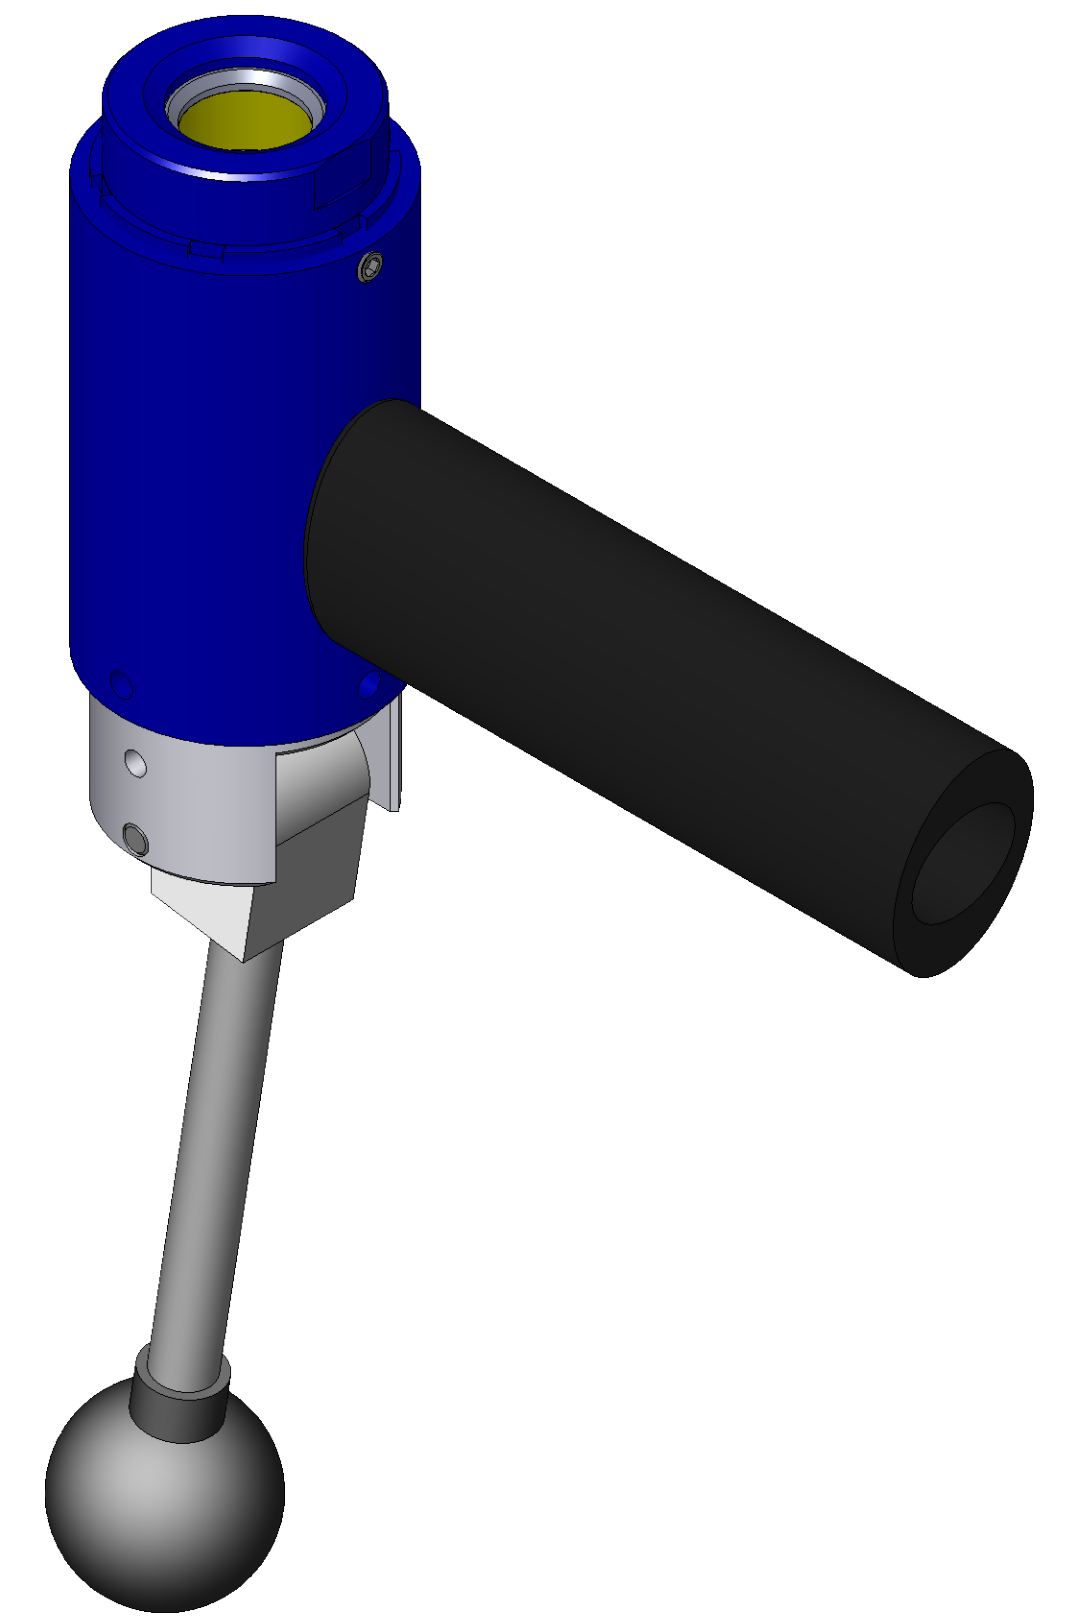

ITEM NO.	PART NUMBER	DESCRIPTION	QTY.
10	MACH-004223	Body, CTS, HO32	1
20	MACH-005384	Piston, CTS, HO32	1
30	SEAL-005455	CO32-ORING 120	2
40	MACH-005554	Cam, CTS, HO32-33	1
50	HDW-005573	Knob, Connect, McMaster, 6046K4	1
60	MACH-004688	Stem, CTS, HO32-33	1
70	MACH-005531	Clevis, CTS, HO32-33	1
80	MACH-004271	Cap, CTS, HO32	1
90	MACH-005603	Lever, CTS, HI30-32	1
100	SEAX-008551	Oring, 125, Buna-N	1
110	MACH-005572	Handle, CTS, HO32-33	1
120	HDWX-035092	Dowel Pin, Connect, .1875 x 1.625in	1
130	HDWX-035089	Screw, Socket Set, 10-32 x .1875in	1
140	HDWX-035088	Screw, Socket Set Ext Tip, 8-32 x 0.375in	4
150	SEAL-055610	Seal, CTS, CO32-SAE-0687	1
160	MACH-055608	Washer, CTS, CO32-SAE-0687	2
170	HDW-005566	Handle Grip, Connect, SA-1073	1

SECTION A-A
SCALE 4 : 3

SIZE	DESCRIPTION	
D	Connect Assembly, CTS, HOH32-SAE-0687	
PART NUMBER	CTSC-004047	REV A
DATE	4/7/26	DRAWN BY KM CHECKED BY KM SHEET 1 OF 1