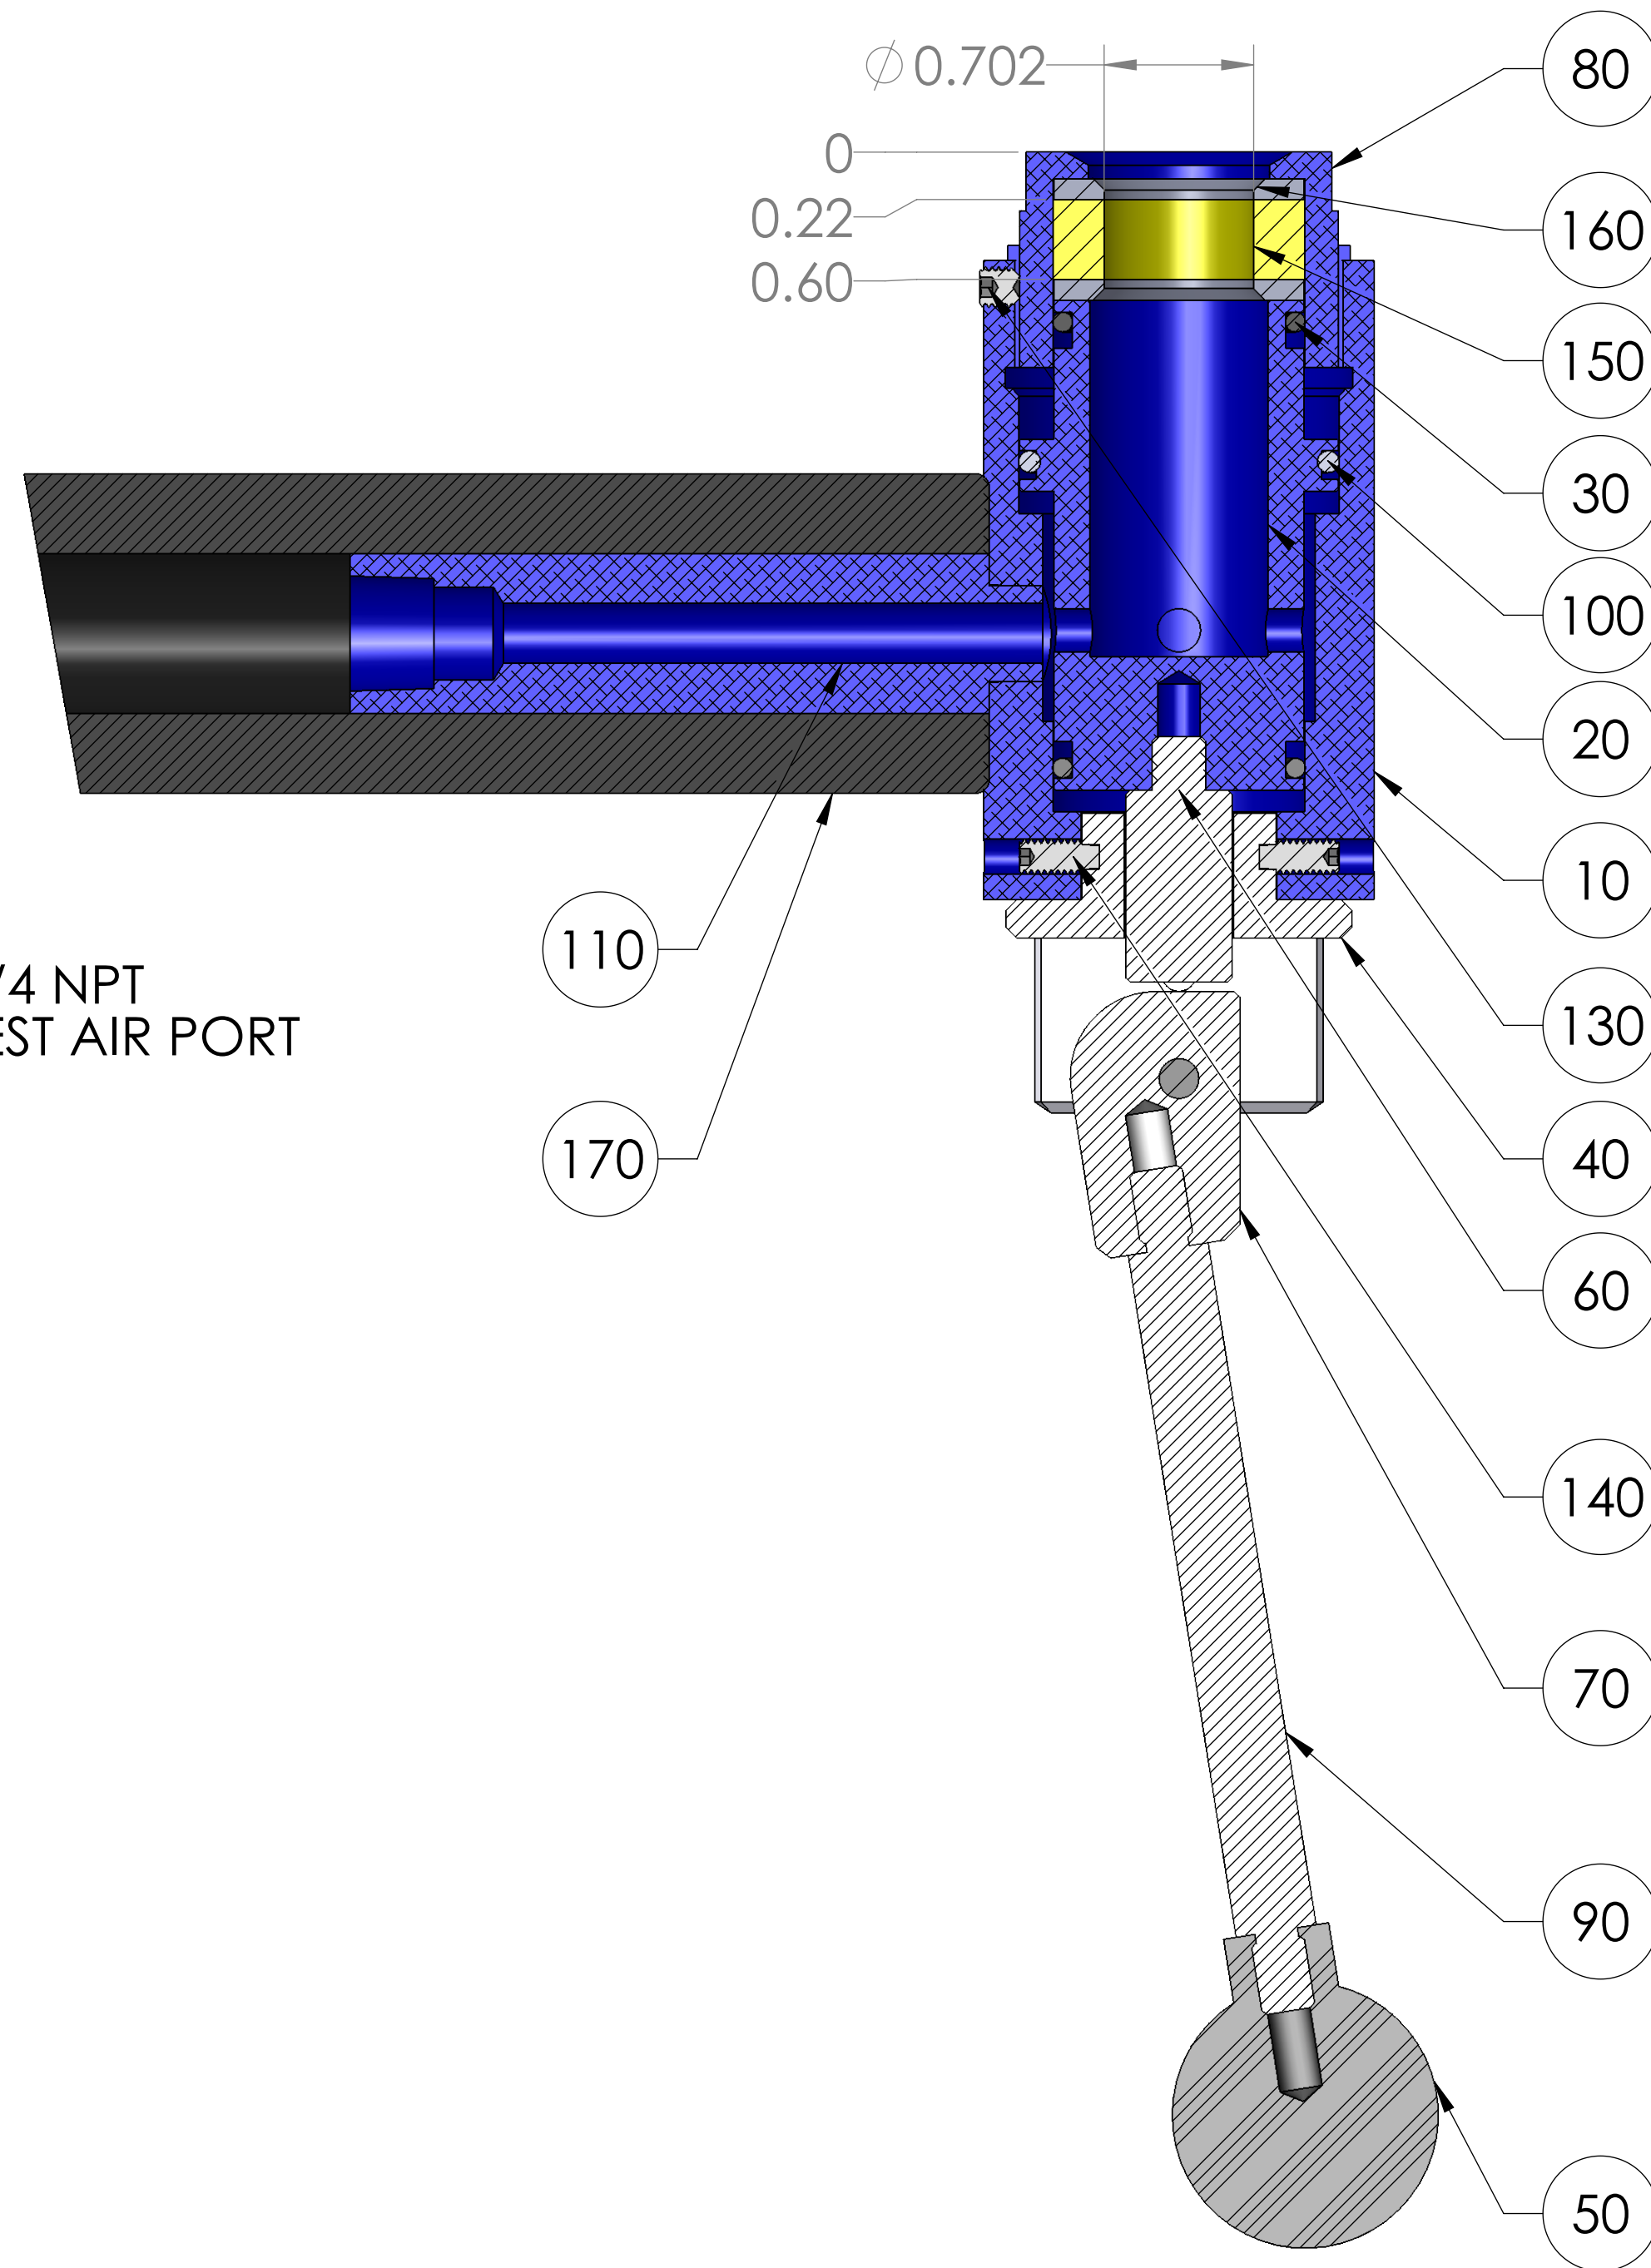

ITEM NO.	PART NUMBER	DESCRIPTION	QTY.
10	MACH-004223	Body, CTS, HO32	1
20	MACH-005384	Piston, CTS, HO32	1
30	SEAL-005455	CO32-ORING 120	2
40	MACH-005554	Cam, CTS, HO32-33	1
50	HDW-005573	Knob, Connect, McMaster, 6046K4	1
60	MACH-004688	Stem, CTS, HO32-33	1
70	MACH-005531	Clevis, CTS, HO32-33	1
80	MACH-004271	Cap, CTS, HO32	1
90	MACH-005603	Lever, CTS, HI30-32	1
100	SEAX-008551	Oring, 125, Buna-N	1
110	MACH-005572	Handle, CTS, HO32-33	1
120	HDWX-035092	Dowel Pin, Connect, .1875 x 1.625in	1
130	HDWX-035089	Screw, Socket Set, 10-32 x .1875in	1
140	HDWX-035088	Screw, Socket Set Ext Tip, 8-32 x 0.375in	4
150	SEAL-055610	Seal, CTS, CO32-SAE-0687	1
160	MACH-055608	Washer, CTS, CO32-SAE-0687	2
170	HDW-005566	Handle Grip, Connect, SA-1073	1

SECTION A-A
SCALE 4 : 3

SIZE	DESCRIPTION	
D	Connect Assembly, CTS, HOH32-SAE-0687	
PART NUMBER	CTSC-004047	REV A
DATE	4/7/26	DRAWN BY KM CHECKED BY KM SHEET 1 OF 1