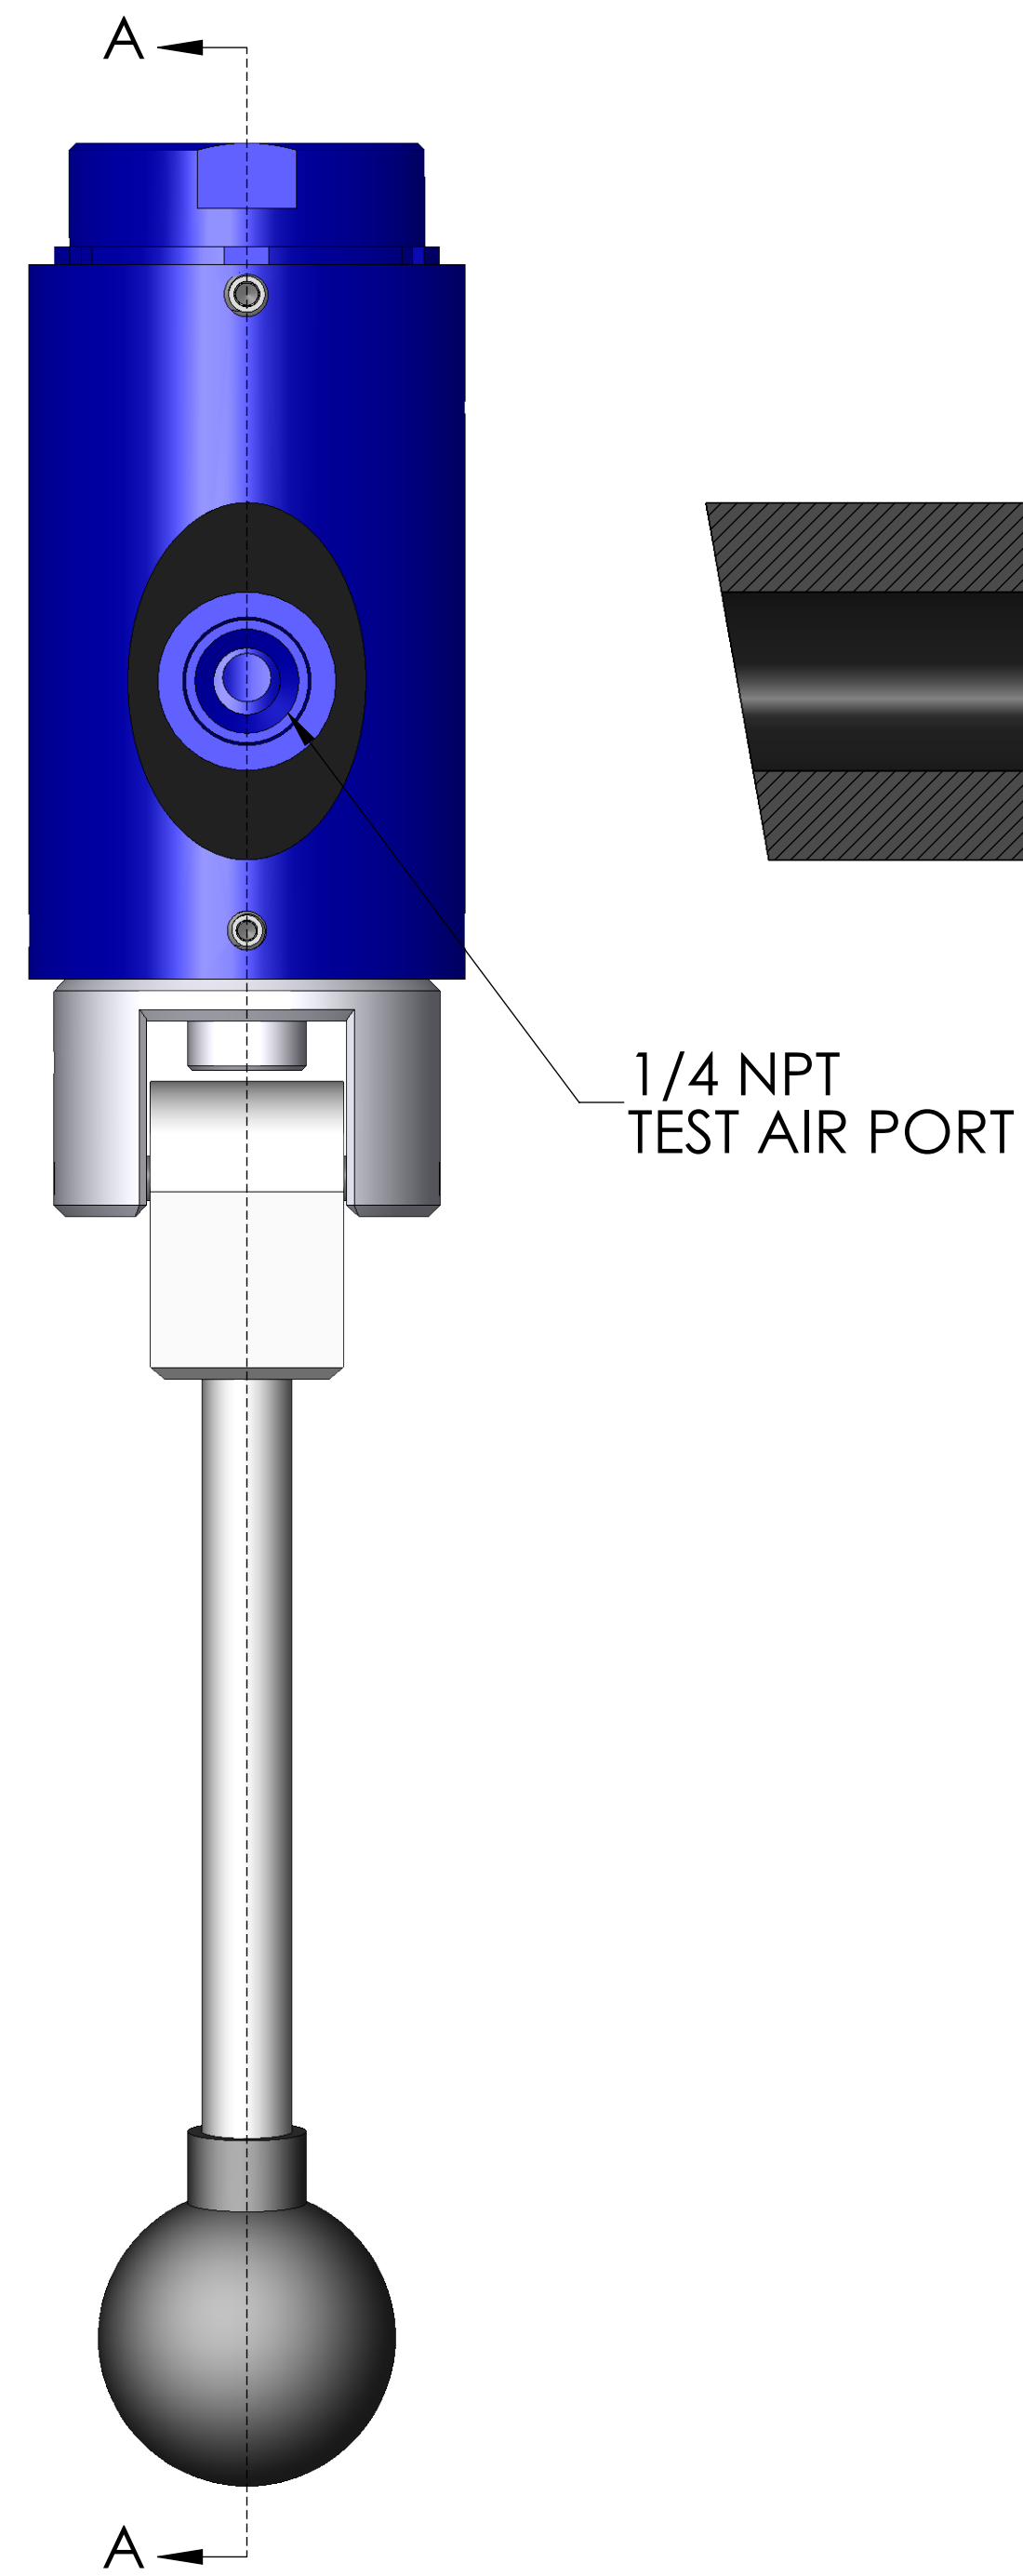

ITEM NO.	PART NUMBER	DESCRIPTION	QTY.
10	MACH-004223	Body, CTS, HO32	1
20	MACH-005384	Piston, CTS, HO32	1
30	SEAL-005455	CO32-ORING 120	2
40	MACH-005554	Cam, CTS, HO32-33	1
50	HDW-005573	Knob, Connect, McMaster, 6046K4	1
60	MACH-004688	Stem, CTS, HO32-33	1
70	MACH-005531	Clevis, CTS, HO32-33	1
80	MACH-004271	Cap, CTS, HO32	1
90	MACH-005603	Lever, CTS, HI30-32	1
100	SEAX-008551	Oring, 125, Buna-N	1
110	MACH-005572	Handle, CTS, HO32-33	1
120	HDWX-035092	Dowel Pin, Connect, .1875 x 1.625in	1
130	HDWX-035089	Screw, Socket Set, 10-32 x .1875in	1
140	HDWX-035088	Screw, Socket Set Ext Tip, 8-32 x 0.375in	4
150	SEAL-055610	Seal, CTS, CO32-SAE-0687	1
160	MACH-055608	Washer, CTS, CO32-SAE-0687	2
170	HDW-005566	Handle Grip, Connect, SA-1073	1

SECTION A-A
SCALE 4 : 3

SIZE	DESCRIPTION	
D	Connect Assembly, CTS, HOH32-SAE-0687	
PART NUMBER	CTSC-004047	REV A
DATE	4/7/26	DRAWN BY KM CHECKED BY KM SHEET 1 OF 1