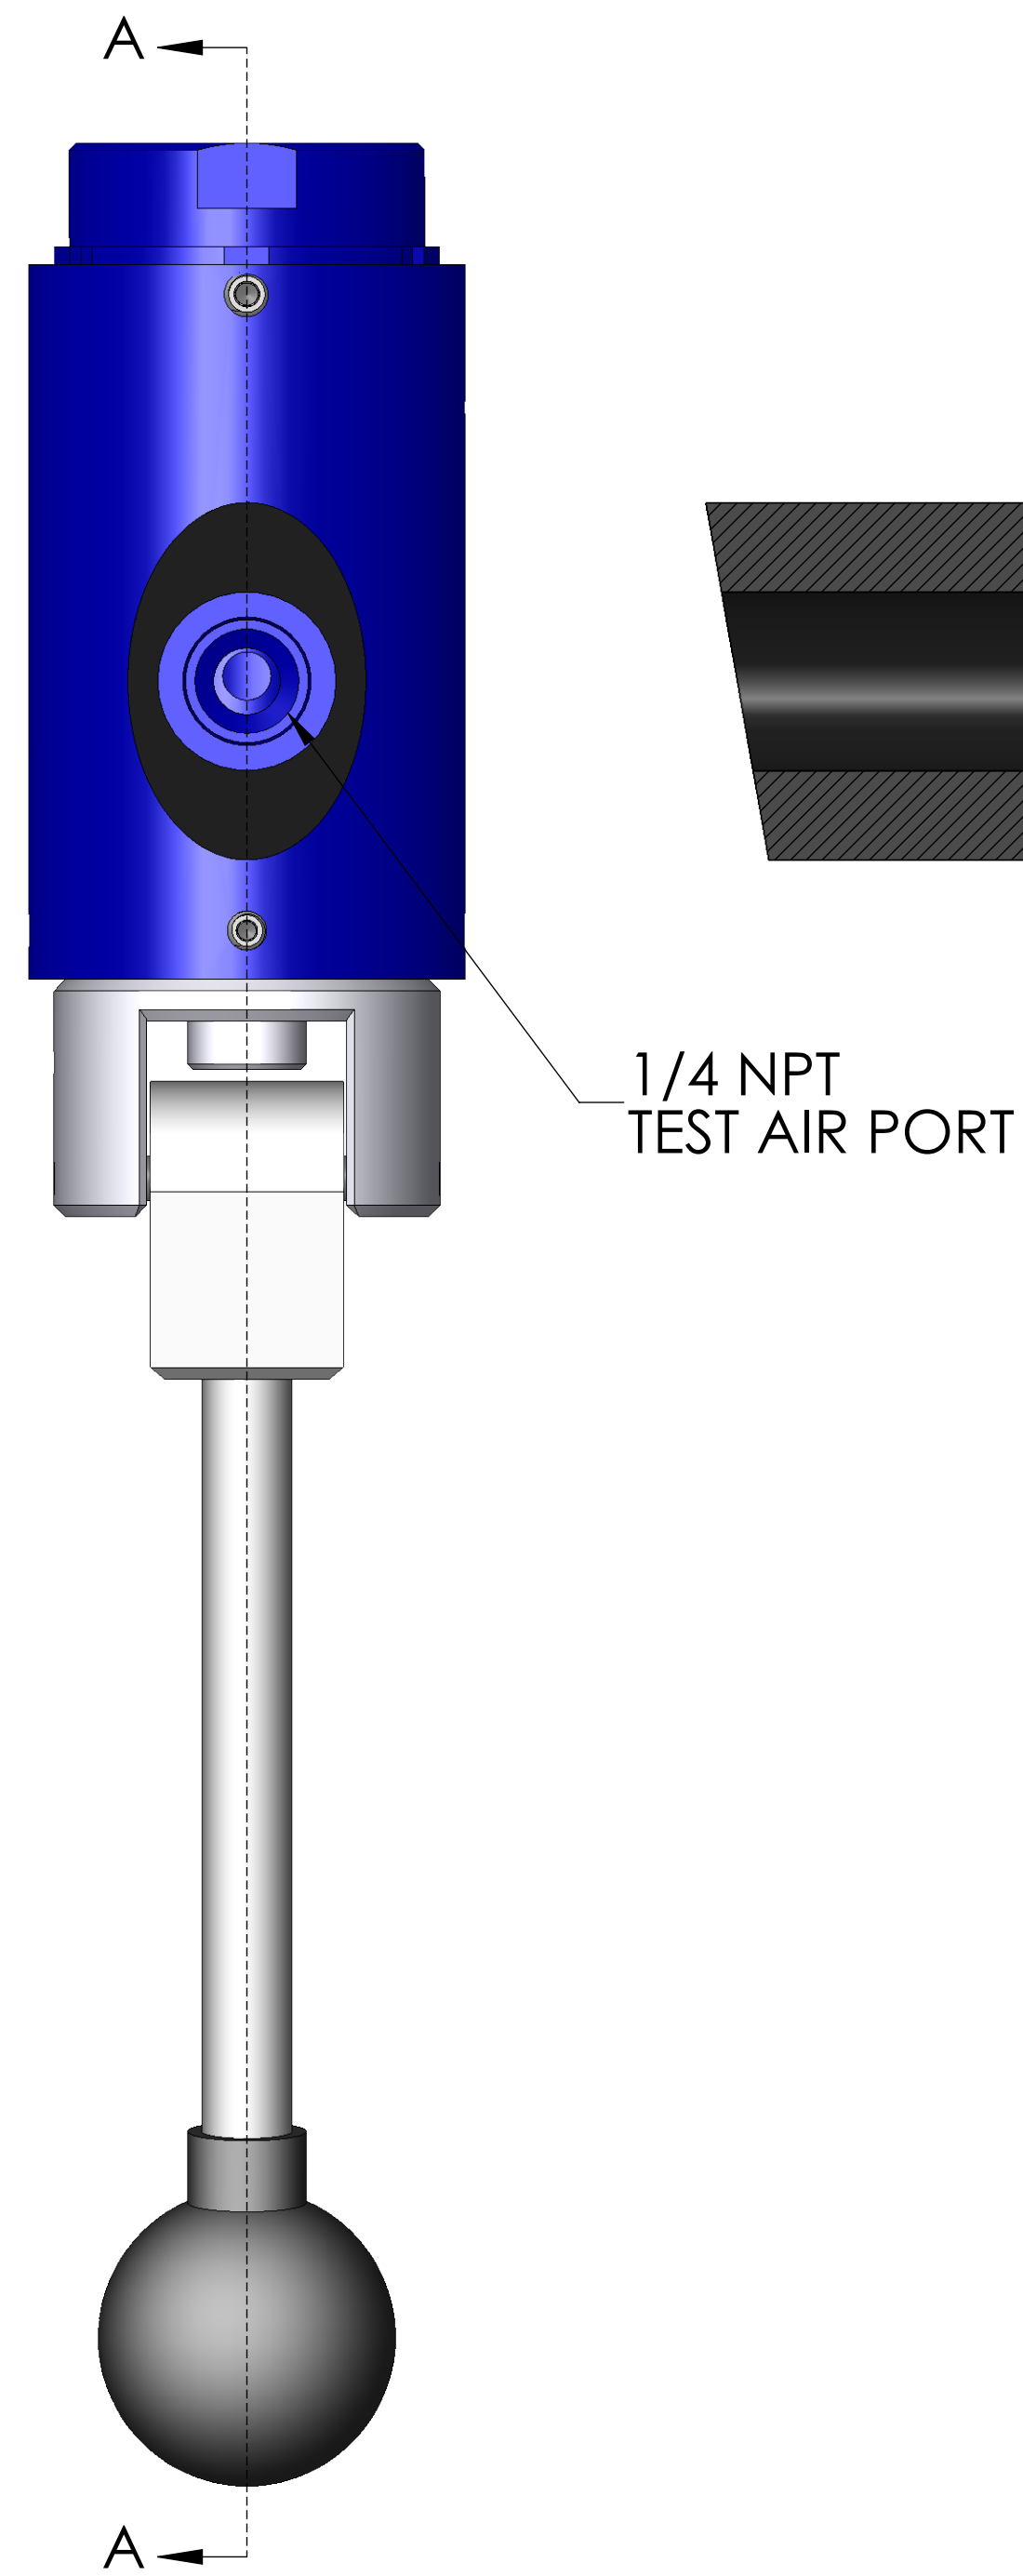

ITEM NO.	PART NUMBER	DESCRIPTION	QTY.
10	MACH-004223	Body, CTS, HO32	1
20	MACH-005384	Piston, CTS, HO32	1
30	SEAL-005455	CO32-ORING 120	2
40	MACH-005554	Cam, CTS, HO32-33	1
50	HDW-005573	Knob, Connect, McMaster, 6046K4	1
60	MACH-004688	Stem, CTS, HO32-33	1
70	MACH-005531	Clevis, CTS, HO32-33	1
80	MACH-004271	Cap, CTS, HO32	1
90	MACH-005603	Lever, CTS, HI30-32	1
100	SEAX-008551	Oring, 125, Buna-N	1
110	MACH-005572	Handle, CTS, HO32-33	1
120	HDWX-035092	Dowel Pin, Connect, .1875 x 1.625in	1
130	HDWX-035089	Screw, Socket Set, 10-32 x .1875in	1
140	HDWX-035088	Screw, Socket Set Ext Tip, 8-32 x 0.375in	4
150	SEAL-005152	Seal, CTS, CO32-AF	1
160	MACH-004509	Washer, CTS, CO32-AF	2
170	HDW-005566	Handle Grip, Connect, SA-1073	1

SECTION A-A
SCALE 4 : 3

SIZE	DESCRIPTION	
D	Connect Assembly, CTS, HOH32-NPT-0375	
PART NUMBER	CTSC-004035	REV A
DATE	4/7/26	DRAWN BY KM CHECKED BY KM SHEET 1 OF 1