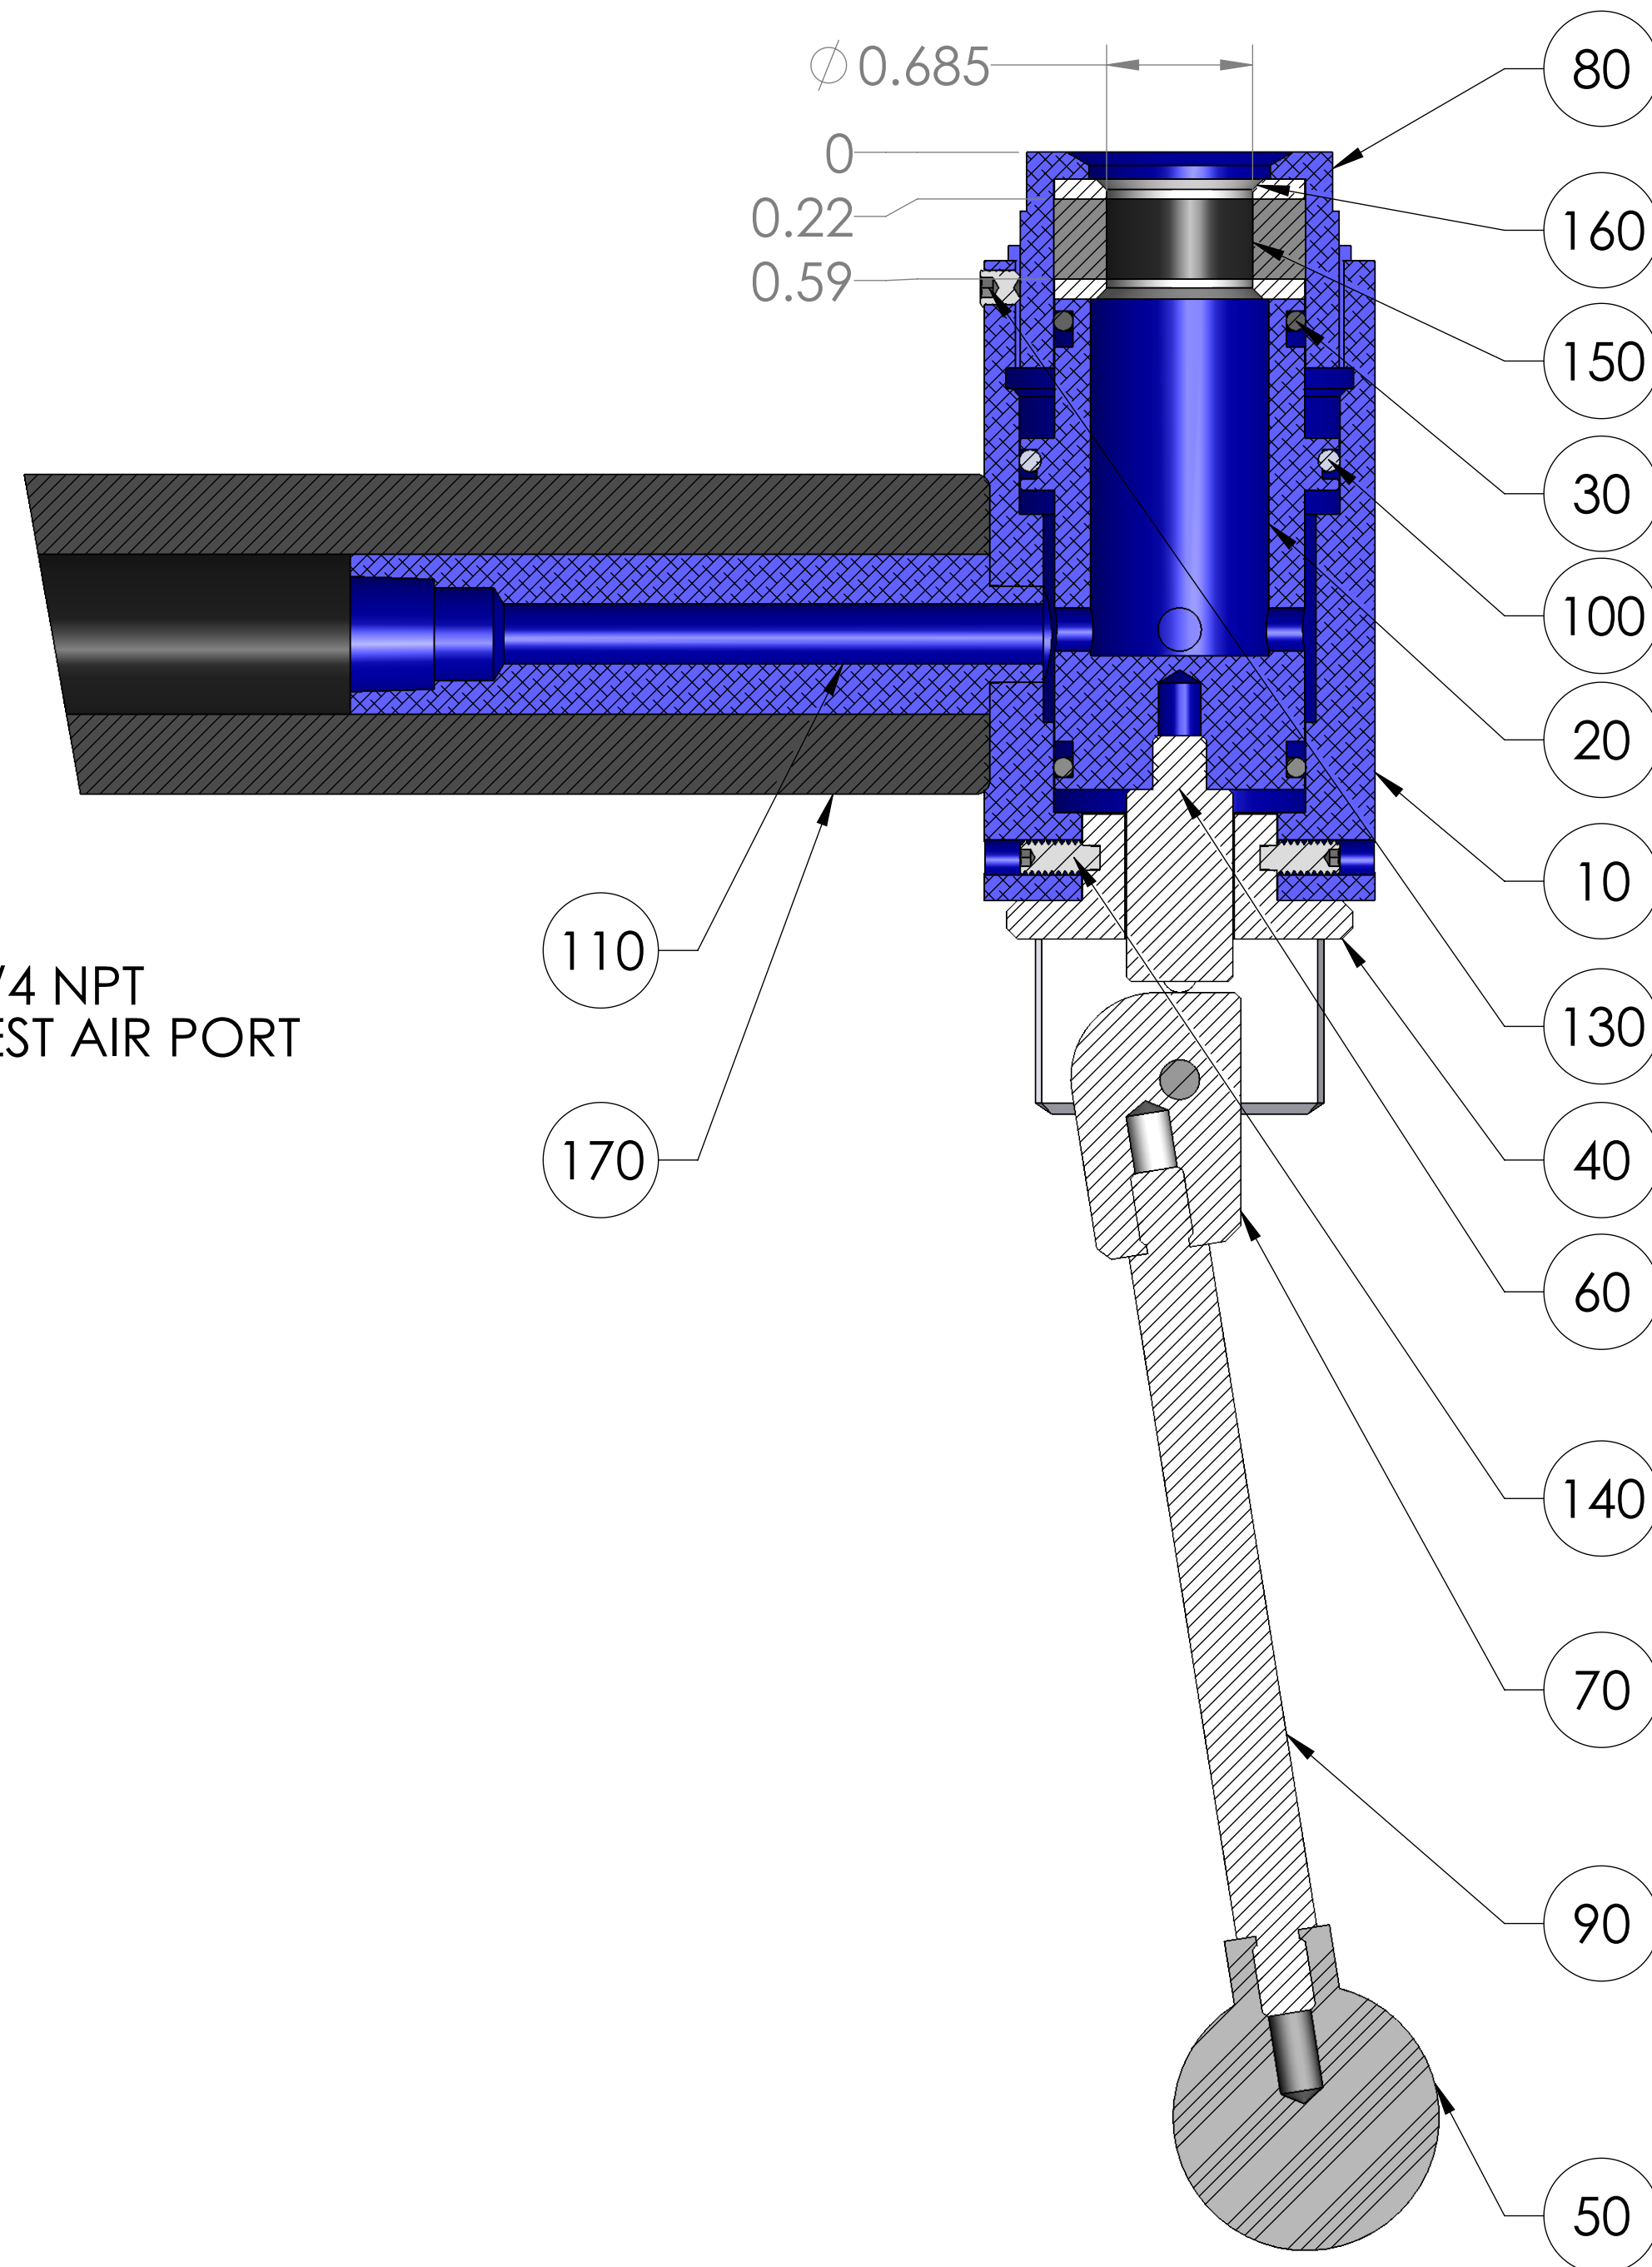

ITEM NO.	PART NUMBER	DESCRIPTION	QTY.
10	MACH-004223	Body, CTS, HO32	1
20	MACH-005384	Piston, CTS, HO32	1
30	SEAL-005455	CO32-ORING 120	2
40	MACH-005554	Cam, CTS, HO32-33	1
50	HDW-005573	Knob, Connect, McMaster, 6046K4	1
60	MACH-004688	Stem, CTS, HO32-33	1
70	MACH-005531	Clevis, CTS, HO32-33	1
80	MACH-004271	Cap, CTS, HO32	1
90	MACH-005603	Lever, CTS, HI30-32	1
100	SEAX-008551	Oring, 125, Buna-N	1
110	MACH-005572	Handle, CTS, HO32-33	1
120	HDWX-035092	Dowel Pin, Connect, .1875 x 1.625in	1
130	HDWX-035089	Screw, Socket Set, 10-32 x .1875in	1
140	HDWX-035088	Screw, Socket Set Ext Tip, 8-32 x 0.375in	4
150	SEAL-005152	Seal, CTS, CO32-AF	1
160	MACH-004509	Washer, CTS, CO32-AF	2
170	HDW-005566	Handle Grip, Connect, SA-1073	1

SECTION A-A
SCALE 4 : 3

SIZE	DESCRIPTION	
D	Connect Assembly, CTS, HOH32-NPT-0375	
PART NUMBER	CTSC-004035	REV A
DATE	4/7/26	DRAWN BY KM CHECKED BY KM SHEET 1 OF 1