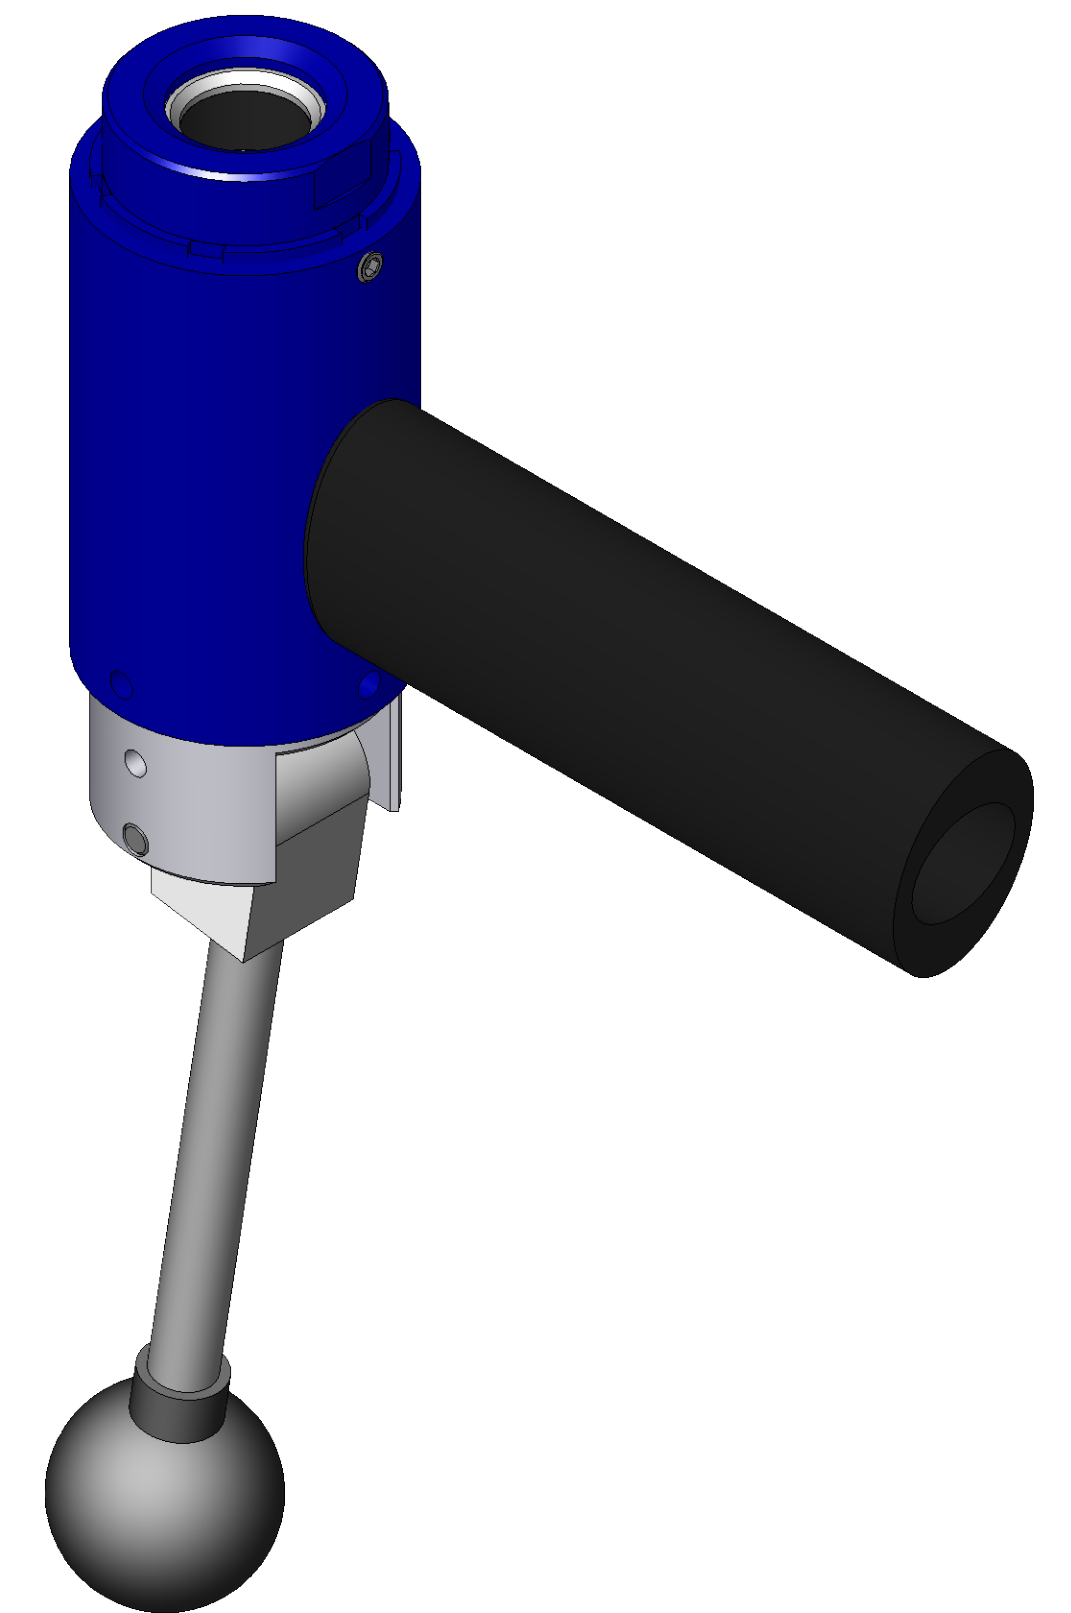

ITEM NO.	PART NUMBER	DESCRIPTION	QTY.
10	MACH-004223	Body, CTS, HO32	1
20	MACH-005384	Piston, CTS, HO32	1
30	SEAL-005455	CO32-ORING 120	2
40	MACH-005554	Cam, CTS, HO32-33	1
50	HDW-005573	Knob, Connect, McMaster, 6046K4	1
60	MACH-004688	Stem, CTS, HO32-33	1
70	MACH-005531	Clevis, CTS, HO32-33	1
80	MACH-004271	Cap, CTS, HO32	1
90	MACH-005603	Lever, CTS, HI30-32	1
100	SEAX-008551	Oring, 125, Buna-N	1
110	MACH-005572	Handle, CTS, HO32-33	1
120	HDWX-035092	Dowel Pin, Connect, .1875 x 1.625in	1
130	HDWX-035089	Screw, Socket Set, 10-32 x .1875in	1
140	HDWX-035088	Screw, Socket Set Ext Tip, 8-32 x 0.375in	4
150	SEAL-005152	Seal, CTS, CO32-AF	1
160	MACH-004509	Washer, CTS, CO32-AF	2
170	HDW-005566	Handle Grip, Connect, SA-1073	1

SECTION A-A
SCALE 4 : 3

SIZE	DESCRIPTION	
D	Connect Assembly, CTS, HOH32-NPT-0375	
PART NUMBER	CTSC-004035	REV A
DATE	4/7/26	DRAWN BY KM CHECKED BY KM SHEET 1 OF 1