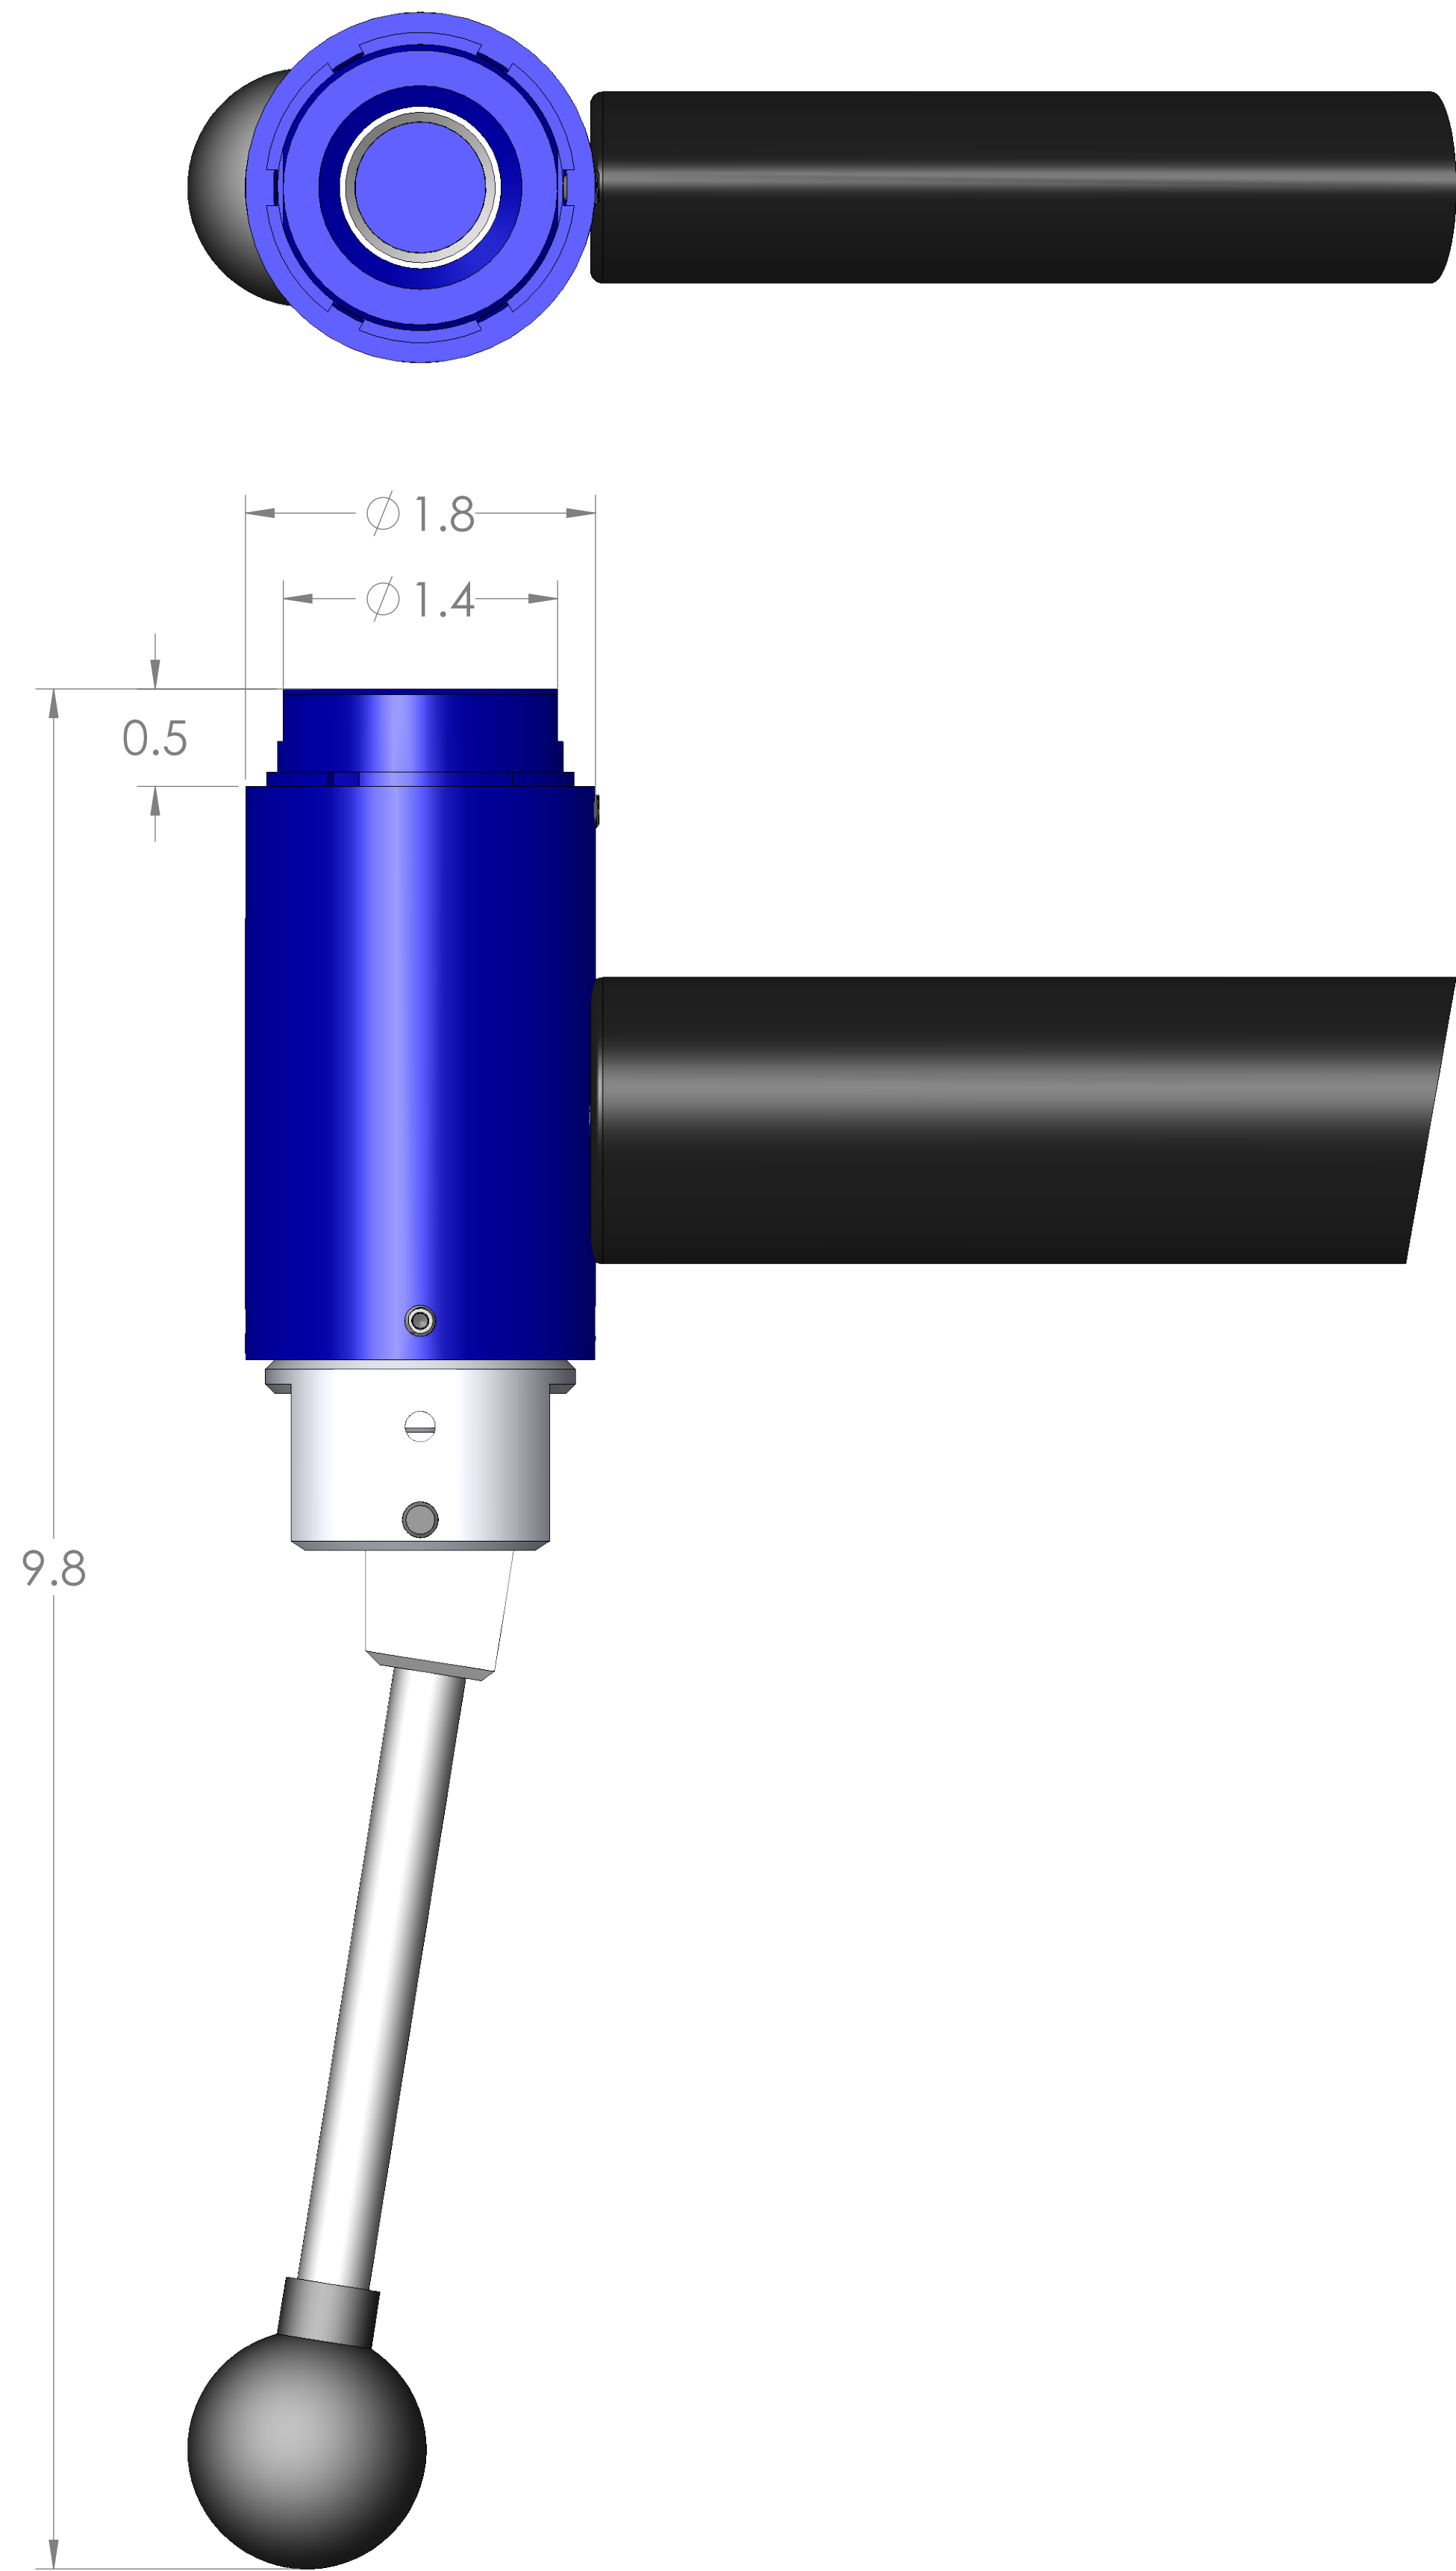

ITEM NO.	PART NUMBER	DESCRIPTION	QTY.
10	MACH-004223	Body, CTS, HO32	1
20	MACH-005384	Piston, CTS, HO32	1
30	SEAL-005455	CO32-ORING 120	2
40	MACH-005554	Cam, CTS, HO32-33	1
50	HDW-005573	Knob, Connect, McMaster, 6046K4	1
60	MACH-004688	Stem, CTS, HO32-33	1
70	MACH-005531	Clevis, CTS, HO32-33	1
80	MACH-004271	Cap, CTS, HO32	1
90	MACH-005603	Lever, CTS, HI30-32	1
100	SEAX-008551	Oring, 125, Buna-N	1
110	MACH-005572	Handle, CTS, HO32-33	1
120	HDWX-035092	Dowel Pin, Connect, .1875 x 1.625in	1
130	HDWX-035089	Screw, Socket Set, 10-32 x .1875in	1
140	HDWX-035088	Screw, Socket Set Ext Tip, 8-32 x 0.375in	4
150	SEAL-005152	Seal, CTS, CO32-AF	1
160	MACH-004509	Washer, CTS, CO32-AF	2
170	HDW-005566	Handle Grip, Connect, SA-1073	1

SECTION A-A
SCALE 4 : 3

SIZE	DESCRIPTION	
D	Connect Assembly, CTS, HOH32-NPT-0375	
PART NUMBER	CTSC-004035	REV A
DATE	4/7/26	DRAWN BY KM CHECKED BY KM SHEET 1 OF 1