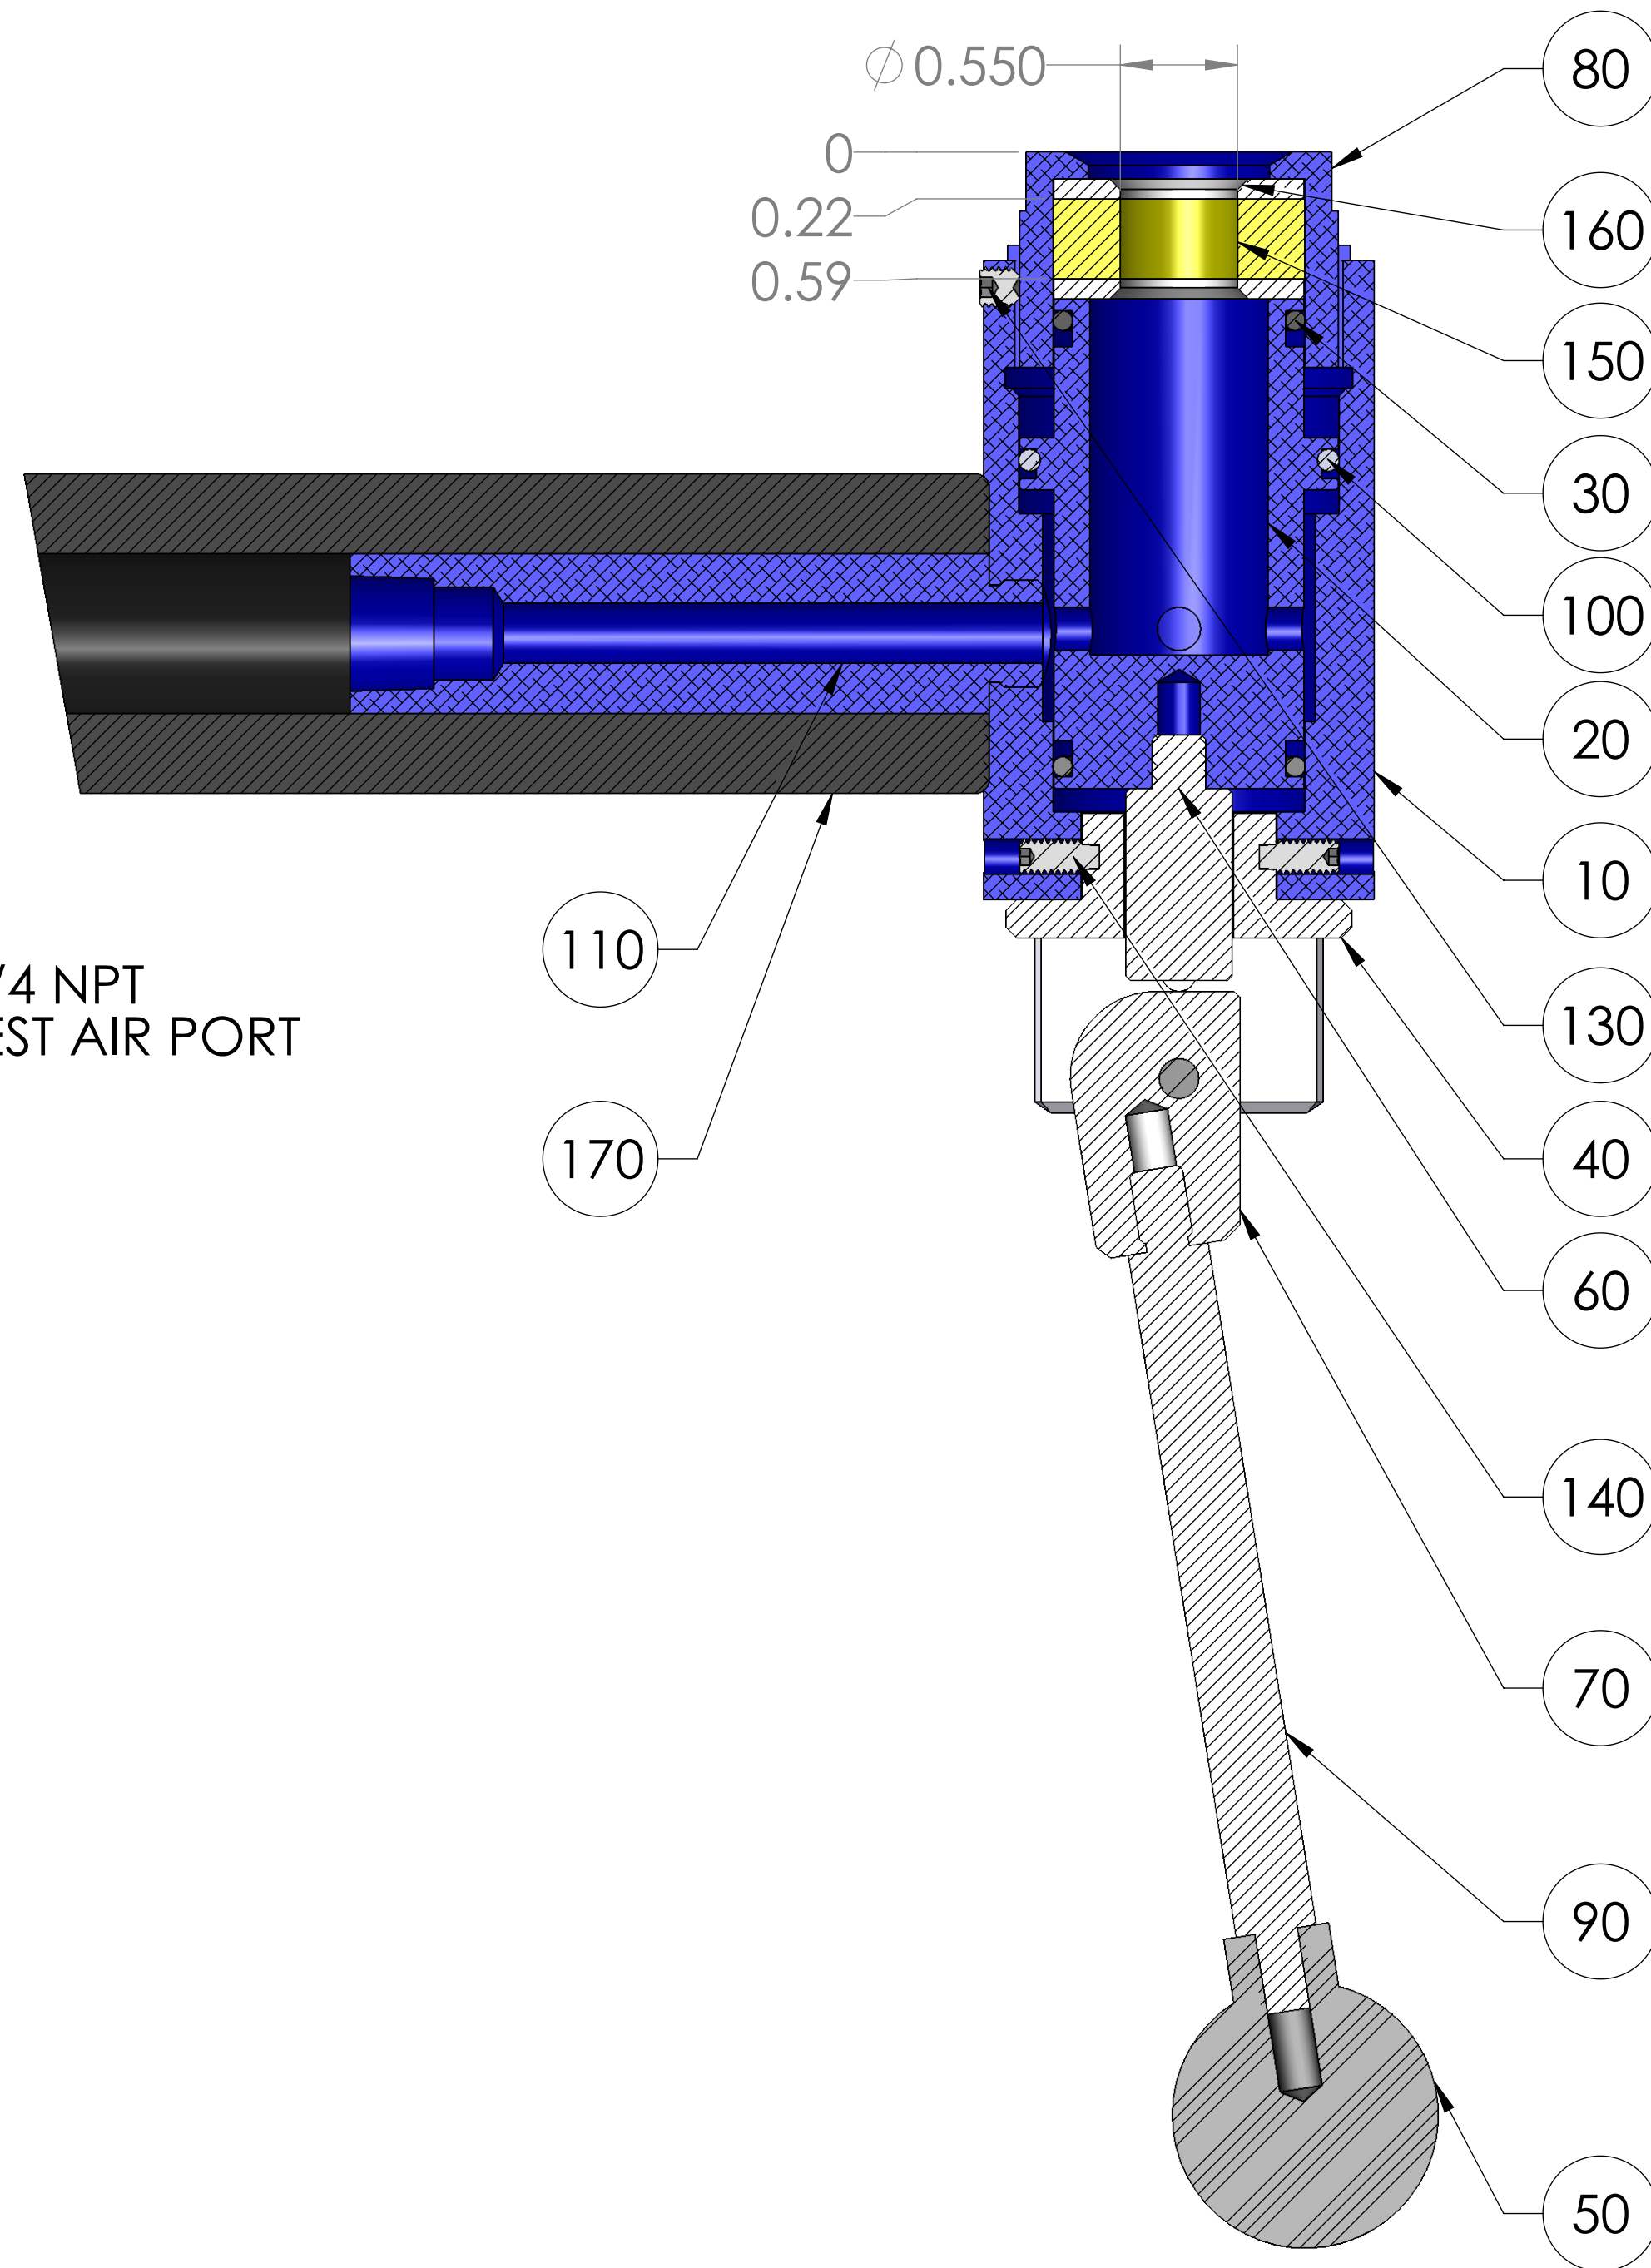

ITEM NO.	PART NUMBER	DESCRIPTION	QTY.
10	MACH-004223	Body, CTS, HO32	1
20	MACH-005384	Piston, CTS, HO32	1
30	SEAL-005455	CO32-ORING 120	2
40	MACH-005554	Cam, CTS, HO32-33	1
50	HDW-005573	Knob, Connect, McMaster, 6046K4	1
60	MACH-004688	Stem, CTS, HO32-33	1
70	MACH-005531	Clevis, CTS, HO32-33	1
80	MACH-004271	Cap, CTS, HO32	1
90	MACH-005603	Lever, CTS, HI30-32	1
100	SEAX-008551	Oring, 125, Buna-N	1
110	MACH-005572	Handle, CTS, HO32-33	1
120	HDWX-035092	Dowel Pin, Connect, .1875 x 1.625in	1
130	HDWX-035089	Screw, Socket Set, 10-32 x .1875in	1
140	HDWX-035088	Screw, Socket Set Ext Tip, 8-32 x 0.375in	4
150	SEAL-005139	Seal, CTS, CO32-AB	1
160	MACH-004506	Washer, CTS, CO32-AB	2
170	HDW-005566	Handle Grip, Connect, SA-1073	1

SECTION A-A
SCALE 4 : 3

SIZE	DESCRIPTION	
D	Connect Assembly, CTS, HOH32-NPT-0250	
PART NUMBER	CTSC-004031	REV A
DATE	4/7/26	DRAWN BY KM CHECKED BY KM SHEET 1 OF 1