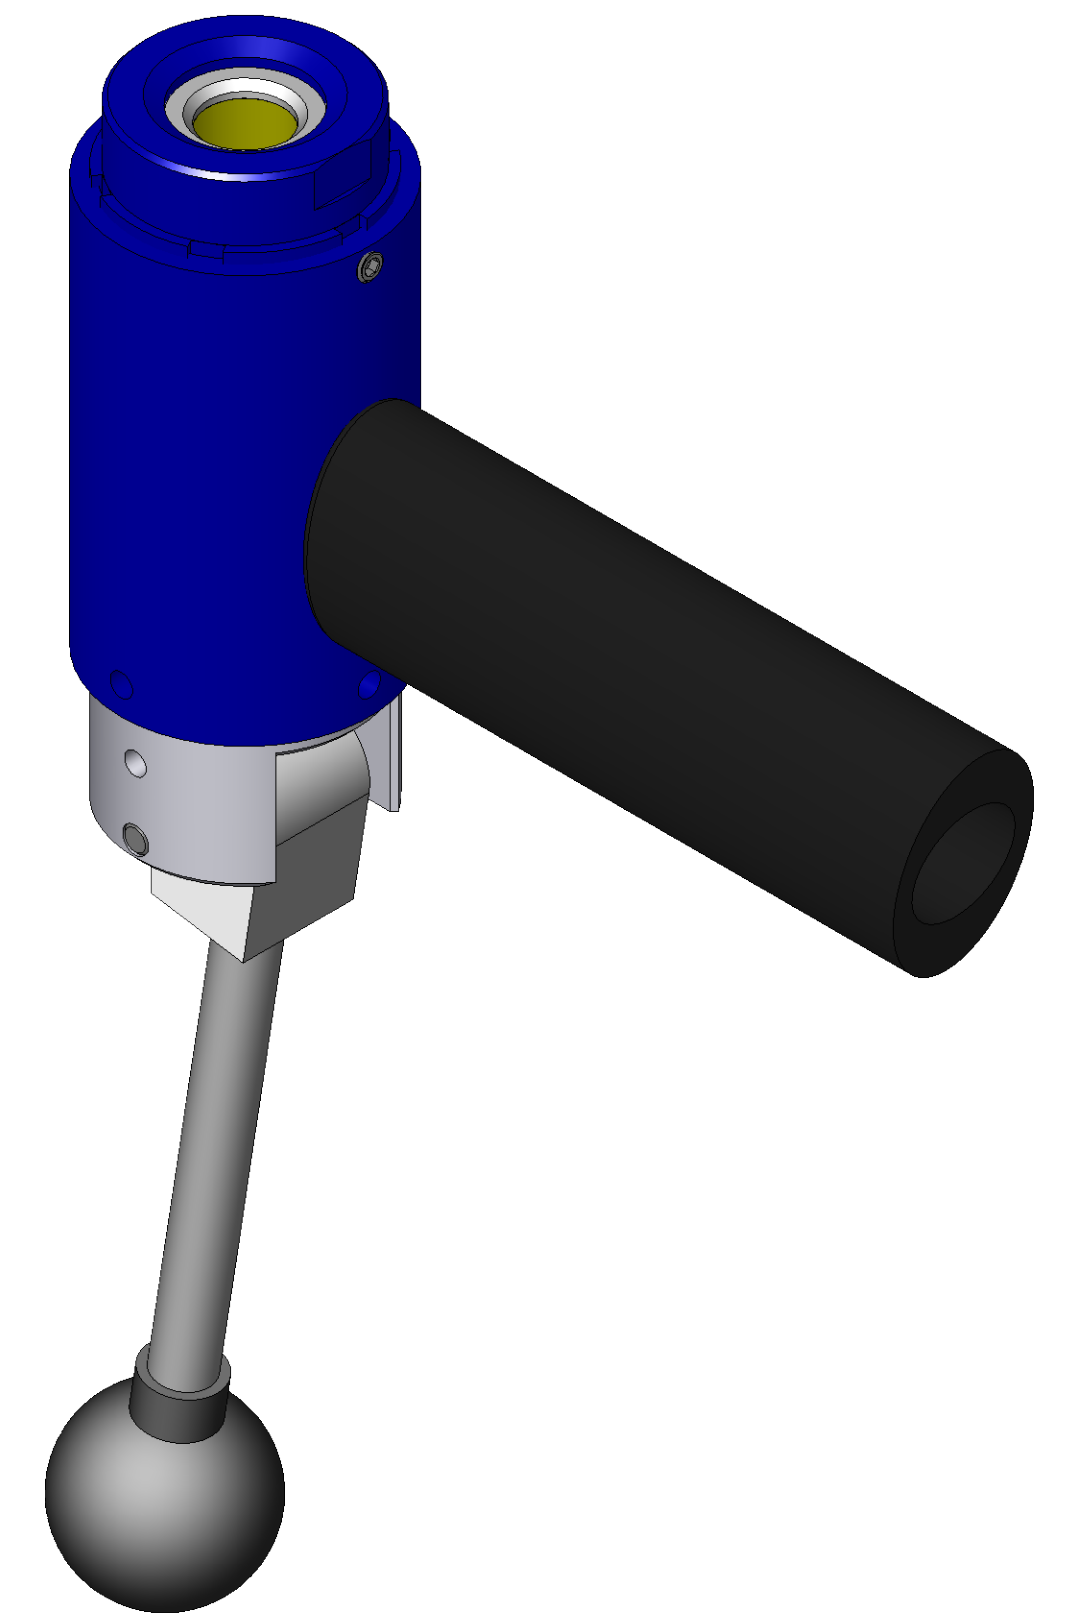

ITEM NO.	PART NUMBER	DESCRIPTION	QTY.
10	MACH-004223	Body, CTS, HO32	1
20	MACH-005384	Piston, CTS, HO32	1
30	SEAL-005455	CO32-ORING 120	2
40	MACH-005554	Cam, CTS, HO32-33	1
50	HDW-005573	Knob, Connect, McMaster, 6046K4	1
60	MACH-004688	Stem, CTS, HO32-33	1
70	MACH-005531	Clevis, CTS, HO32-33	1
80	MACH-004271	Cap, CTS, HO32	1
90	MACH-005603	Lever, CTS, HI30-32	1
100	SEAX-008551	Oring, 125, Buna-N	1
110	MACH-005572	Handle, CTS, HO32-33	1
120	HDWX-035092	Dowel Pin, Connect, .1875 x 1.625in	1
130	HDWX-035089	Screw, Socket Set, 10-32 x .1875in	1
140	HDWX-035088	Screw, Socket Set Ext Tip, 8-32 x 0.375in	4
150	SEAL-005139	Seal, CTS, CO32-AB	1
160	MACH-004506	Washer, CTS, CO32-AB	2
170	HDW-005566	Handle Grip, Connect, SA-1073	1

SECTION A-A
SCALE 4 : 3

SIZE	DESCRIPTION	
D	Connect Assembly, CTS, HOH32-NPT-0250	
PART NUMBER	CTSC-004031	REV A
DATE	4/7/26	DRAWN BY KM CHECKED BY KM SHEET 1 OF 1