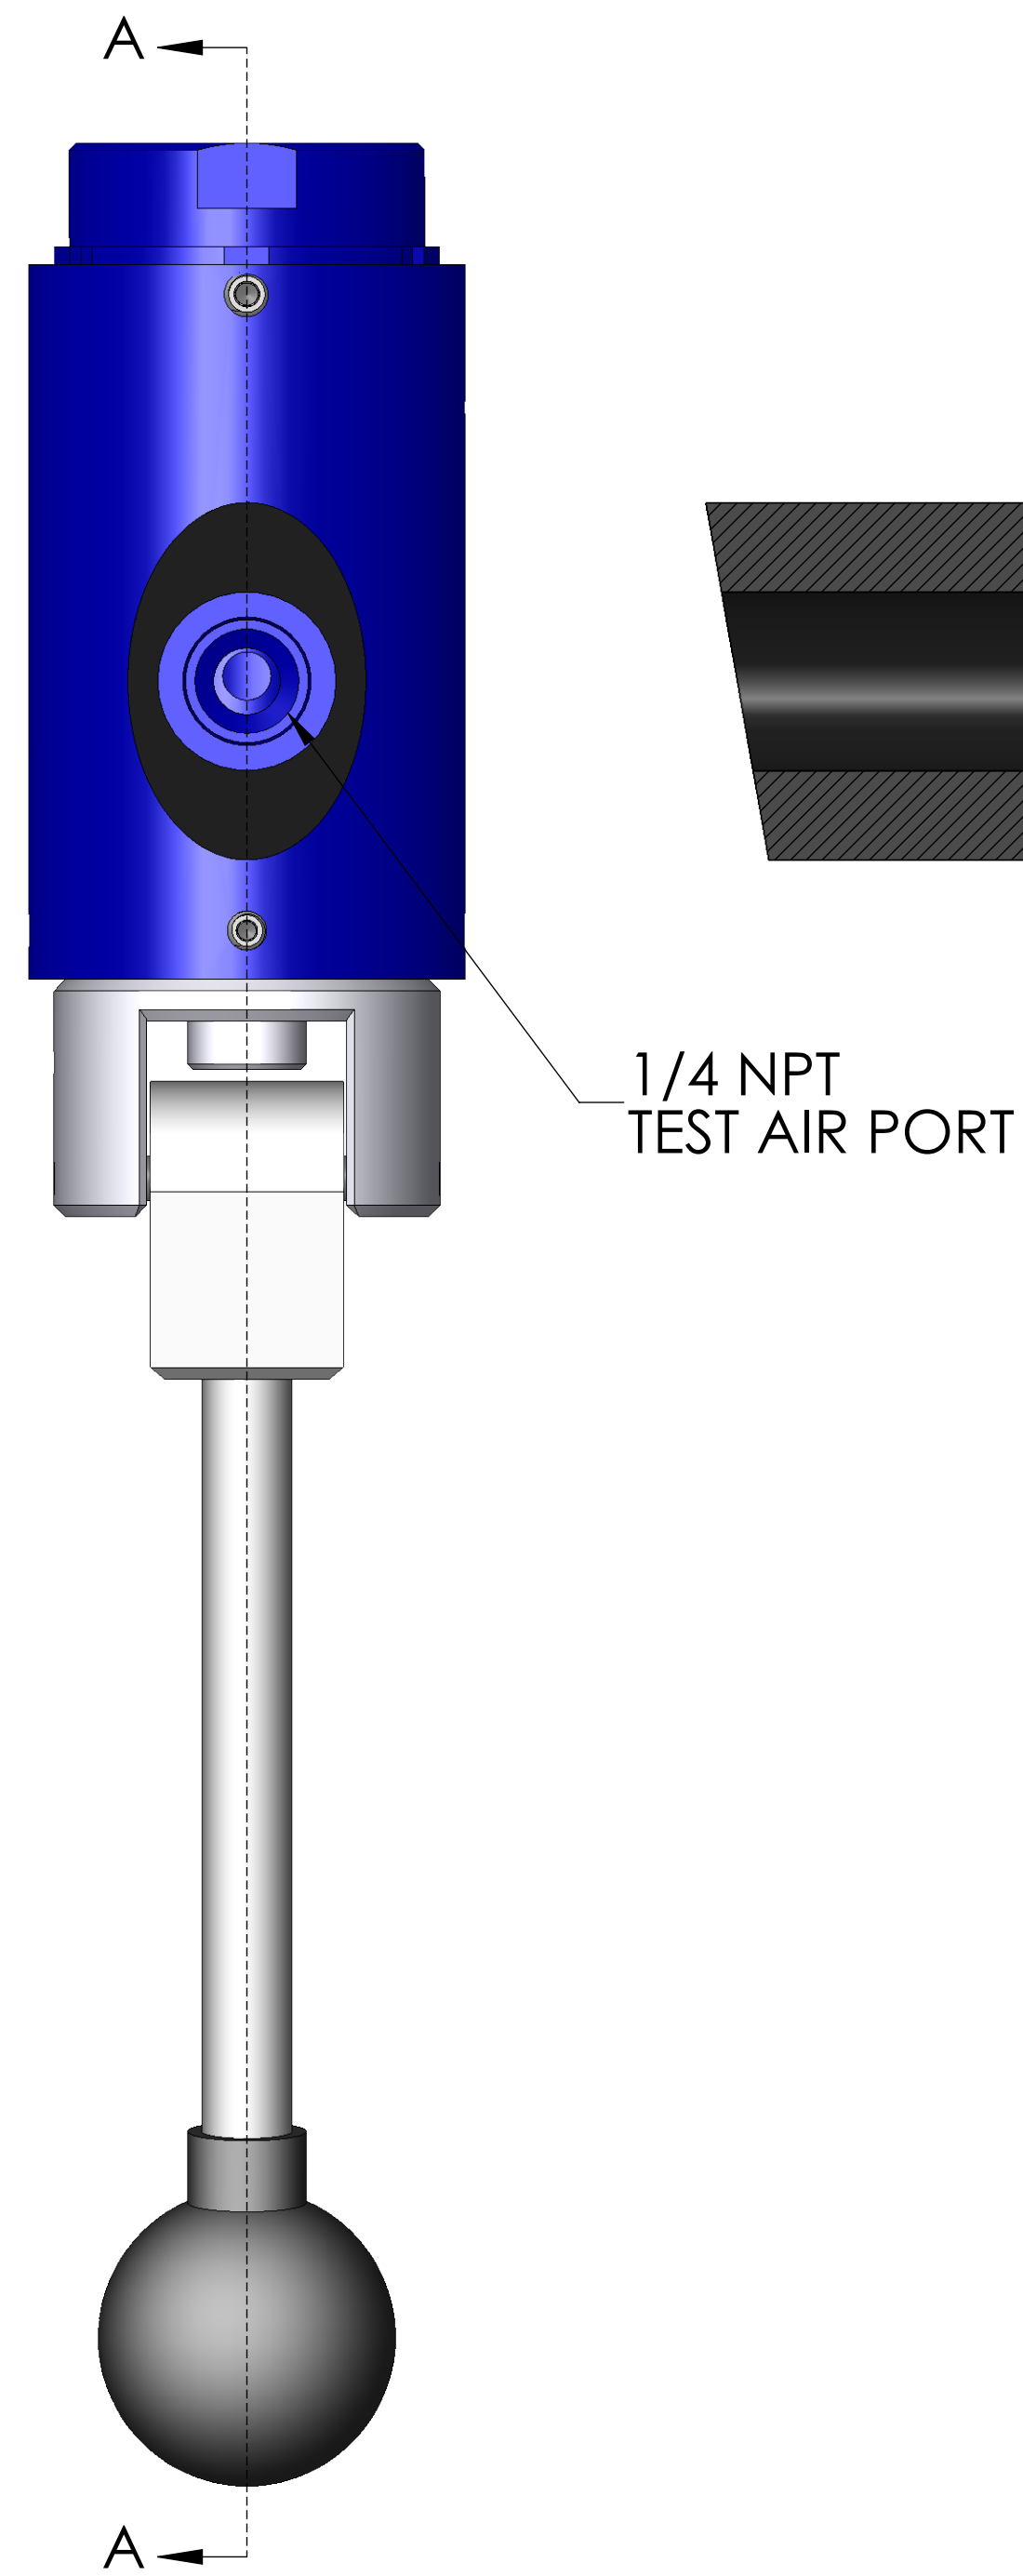

ITEM NO.	PART NUMBER	DESCRIPTION	QTY.
10	MACH-004223	Body, CTS, HO32	1
20	MACH-005384	Piston, CTS, HO32	1
30	SEAL-005455	CO32-ORING 120	2
40	MACH-005554	Cam, CTS, HO32-33	1
50	HDW-005573	Knob, Connect, McMaster, 6046K4	1
60	MACH-004688	Stem, CTS, HO32-33	1
70	MACH-005531	Clevis, CTS, HO32-33	1
80	MACH-004271	Cap, CTS, HO32	1
90	MACH-005603	Lever, CTS, HI30-32	1
100	SEAX-008551	Oring, 125, Buna-N	1
110	MACH-005572	Handle, CTS, HO32-33	1
120	HDWX-035092	Dowel Pin, Connect, .1875 x 1.625in	1
130	HDWX-035089	Screw, Socket Set, 10-32 x .1875in	1
140	HDWX-035088	Screw, Socket Set Ext Tip, 8-32 x 0.375in	4
150	SEAL-005139	Seal, CTS, CO32-AB	1
160	MACH-004506	Washer, CTS, CO32-AB	2
170	HDW-005566	Handle Grip, Connect, SA-1073	1

SECTION A-A
SCALE 4 : 3

SIZE	DESCRIPTION	
D	Connect Assembly, CTS, HOH32-NPT-0250	
PART NUMBER	CTSC-004031	REV A
DATE	4/7/26	DRAWN BY KM CHECKED BY KM SHEET 1 OF 1