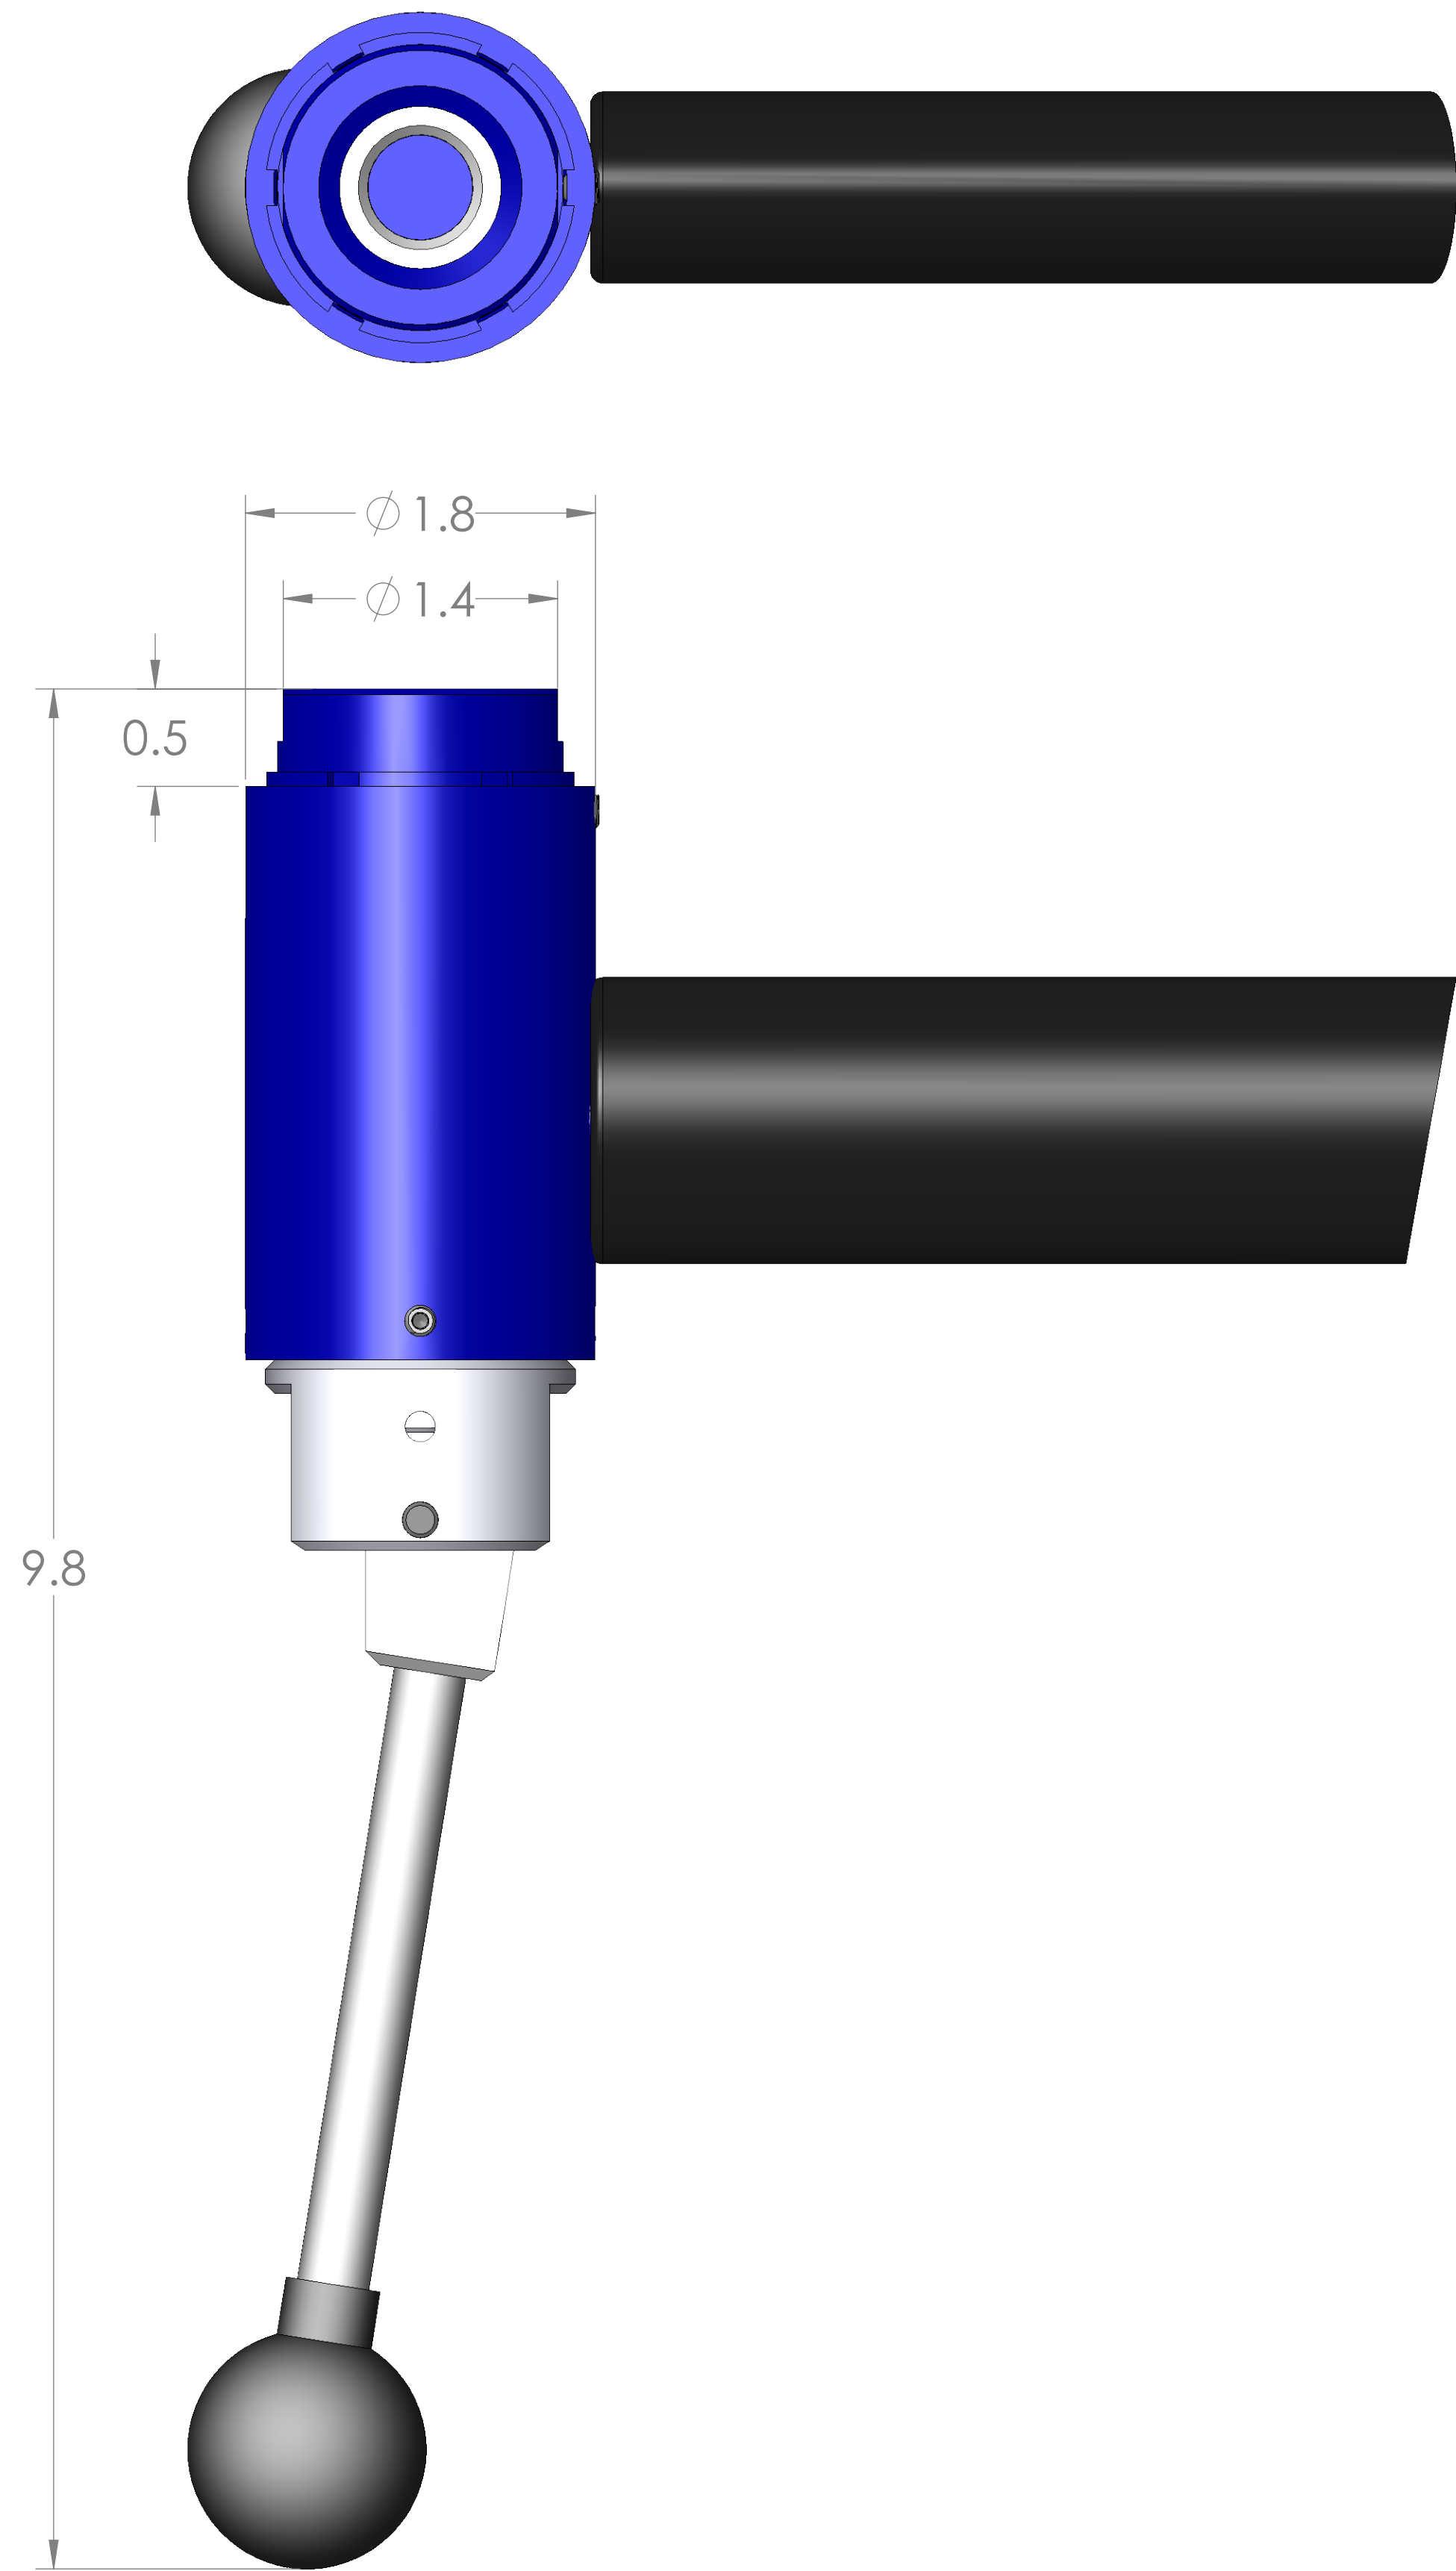

ITEM NO.	PART NUMBER	DESCRIPTION	QTY.
10	MACH-004223	Body, CTS, HO32	1
20	MACH-005384	Piston, CTS, HO32	1
30	SEAL-005455	CO32-ORING 120	2
40	MACH-005554	Cam, CTS, HO32-33	1
50	HDW-005573	Knob, Connect, McMaster, 6046K4	1
60	MACH-004688	Stem, CTS, HO32-33	1
70	MACH-005531	Clevis, CTS, HO32-33	1
80	MACH-004271	Cap, CTS, HO32	1
90	MACH-005603	Lever, CTS, HI30-32	1
100	SEAX-008551	Oring, 125, Buna-N	1
110	MACH-005572	Handle, CTS, HO32-33	1
120	HDWX-035092	Dowel Pin, Connect, .1875 x 1.625in	1
130	HDWX-035089	Screw, Socket Set, 10-32 x .1875in	1
140	HDWX-035088	Screw, Socket Set Ext Tip, 8-32 x 0.375in	4
150	SEAL-005139	Seal, CTS, CO32-AB	1
160	MACH-004506	Washer, CTS, CO32-AB	2
170	HDW-005566	Handle Grip, Connect, SA-1073	1

SECTION A-A
SCALE 4 : 3

SIZE	DESCRIPTION	
D	Connect Assembly, CTS, HOH32-NPT-0250	
PART NUMBER	CTSC-004031	REV A
DATE	4/7/26	DRAWN BY KM CHECKED BY KM SHEET 1 OF 1