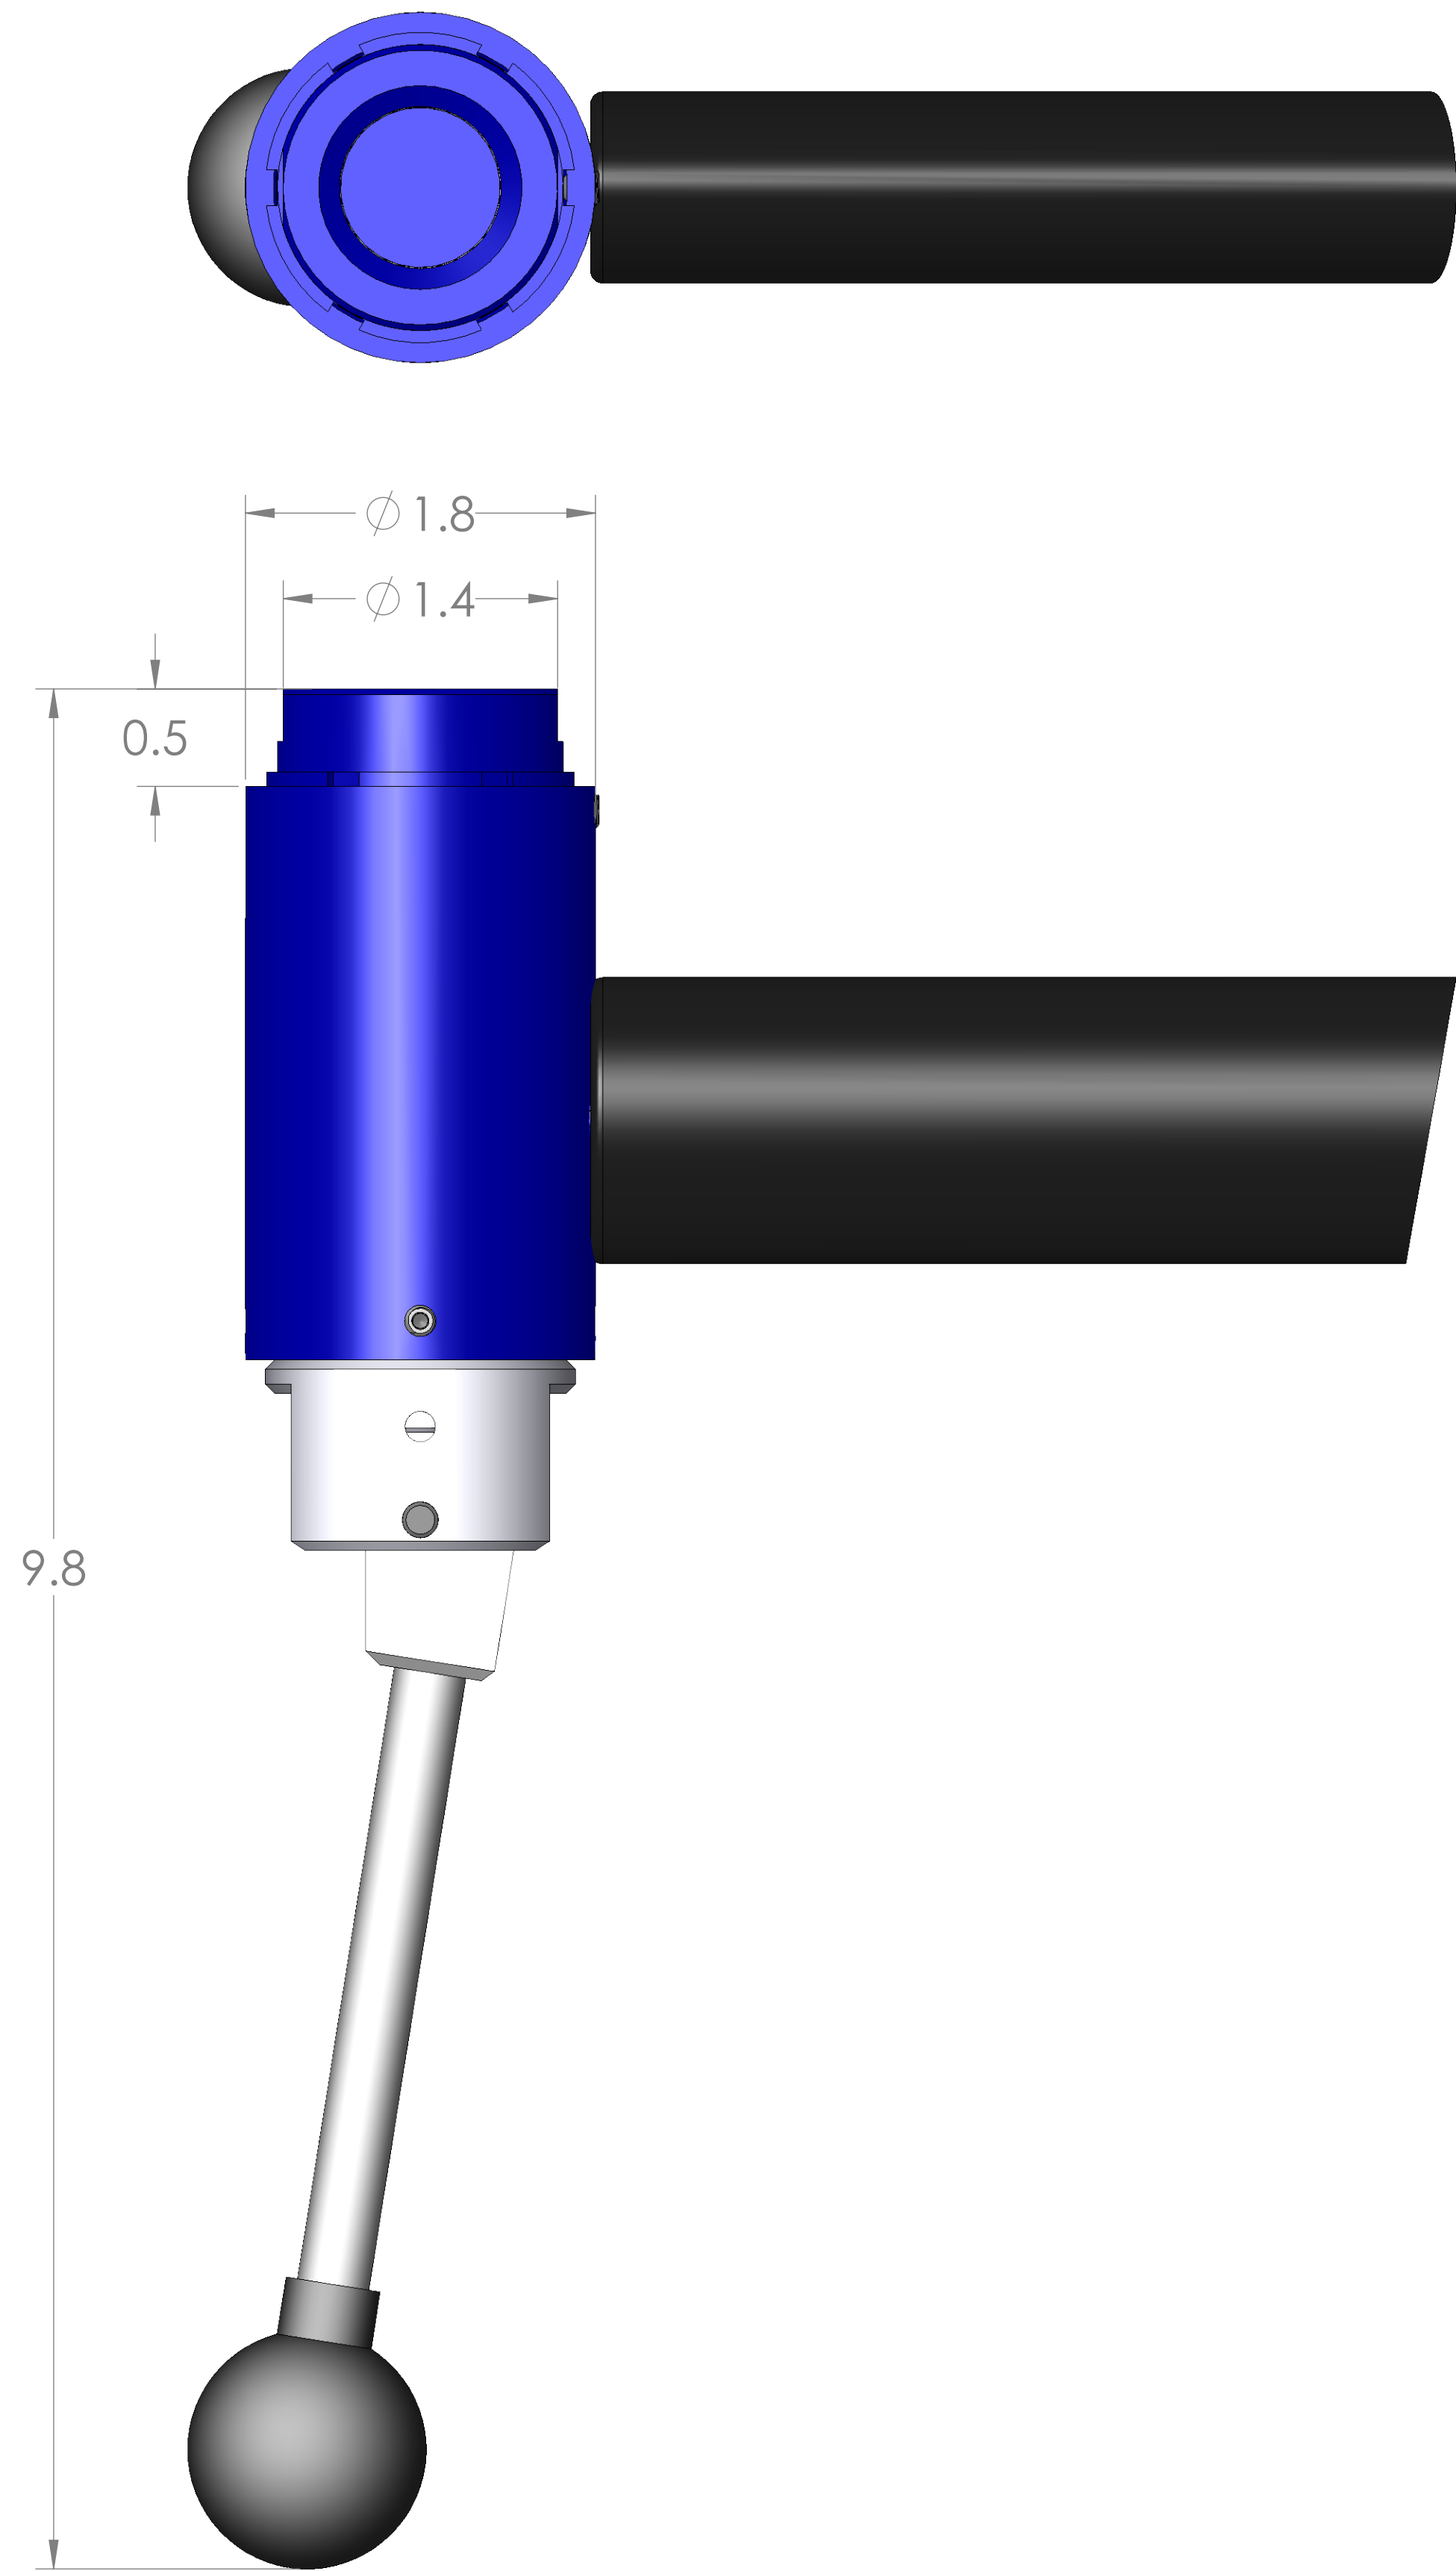

ITEM NO.	PART NUMBER	DESCRIPTION	QTY.
10	MACH-004223	Body, CTS, HO32	1
20	MACH-005384	Piston, CTS, HO32	1
30	SEAL-005455	CO32-ORING 120	2
40	MACH-005554	Cam, CTS, HO32-33	1
50	HDW-005573	Knob, Connect, McMaster, 6046K4	1
60	MACH-004688	Stem, CTS, HO32-33	1
70	MACH-005531	Clevis, CTS, HO32-33	1
80	MACH-004271	Cap, CTS, HO32	1
90	MACH-005603	Lever, CTS, HI30-32	1
100	SEAX-008551	Oring, 125, Buna-N	1
110	MACH-005572	Handle, CTS, HO32-33	1
120	HDWX-035092	Dowel Pin, Connect, .1875 x 1.625in	1
130	HDWX-035089	Screw, Socket Set, 10-32 x .1875in	1
140	HDWX-035088	Screw, Socket Set Ext Tip, 8-32 x 0.375in	4
150	SEAL-005160	Seal, CTS, CO32-AH	1
160	MACH-004511	Washer, CTS, CO32-AH	2
170	HDW-005566	Handle Grip, Connect, SA-1073	1

SECTION A-A  
SCALE 4 : 3

SIZE	DESCRIPTION	
D	Connect Assembly, CTS, HOH32-AH	
PART NUMBER	CTSC-004011	
DATE	4/7/26	REV A
DRAWN BY KM		CHECKED BY KM
SHEET 1		OF 1