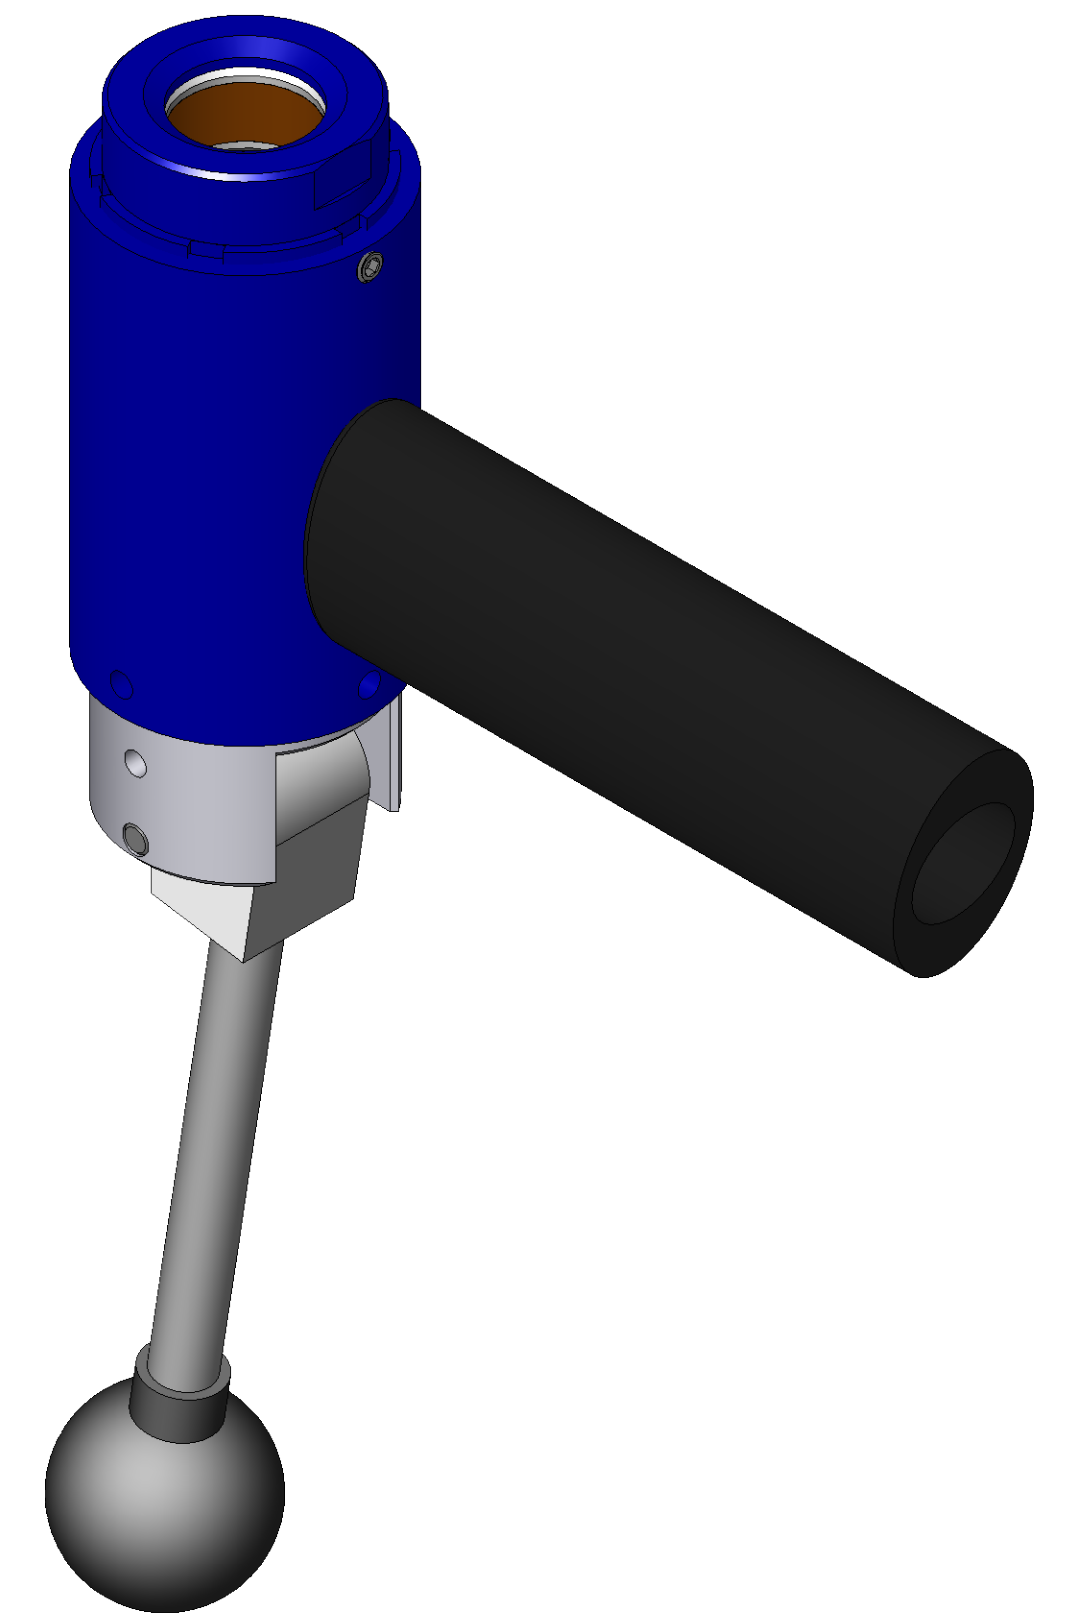

ITEM NO.	PART NUMBER	DESCRIPTION	QTY.
10	MACH-004223	Body, CTS, HO32	1
20	MACH-005384	Piston, CTS, HO32	1
30	SEAL-005455	CO32-ORING 120	2
40	MACH-005554	Cam, CTS, HO32-33	1
50	HDW-005573	Knob, Connect, McMaster, 6046K4	1
60	MACH-004688	Stem, CTS, HO32-33	1
70	MACH-005531	Clevis, CTS, HO32-33	1
80	MACH-004271	Cap, CTS, HO32	1
90	MACH-005603	Lever, CTS, HI30-32	1
100	SEAX-008551	Oring, 125, Buna-N	1
110	MACH-005572	Handle, CTS, HO32-33	1
120	HDWX-035092	Dowel Pin, Connect, .1875 x 1.625in	1
130	HDWX-035089	Screw, Socket Set, 10-32 x .1875in	1
140	HDWX-035088	Screw, Socket Set Ext Tip, 8-32 x 0.375in	4
150	SEAL-005160	Seal, CTS, CO32-AH	1
160	MACH-004511	Washer, CTS, CO32-AH	2
170	HDW-005566	Handle Grip, Connect, SA-1073	1

SECTION A-A  
SCALE 4 : 3

SIZE	DESCRIPTION	
D	Connect Assembly, CTS, HOH32-AH	
PART NUMBER	CTSC-004011	
DATE	4/7/26	REV A
DRAWN BY KM		CHECKED BY KM
SHEET 1		OF 1