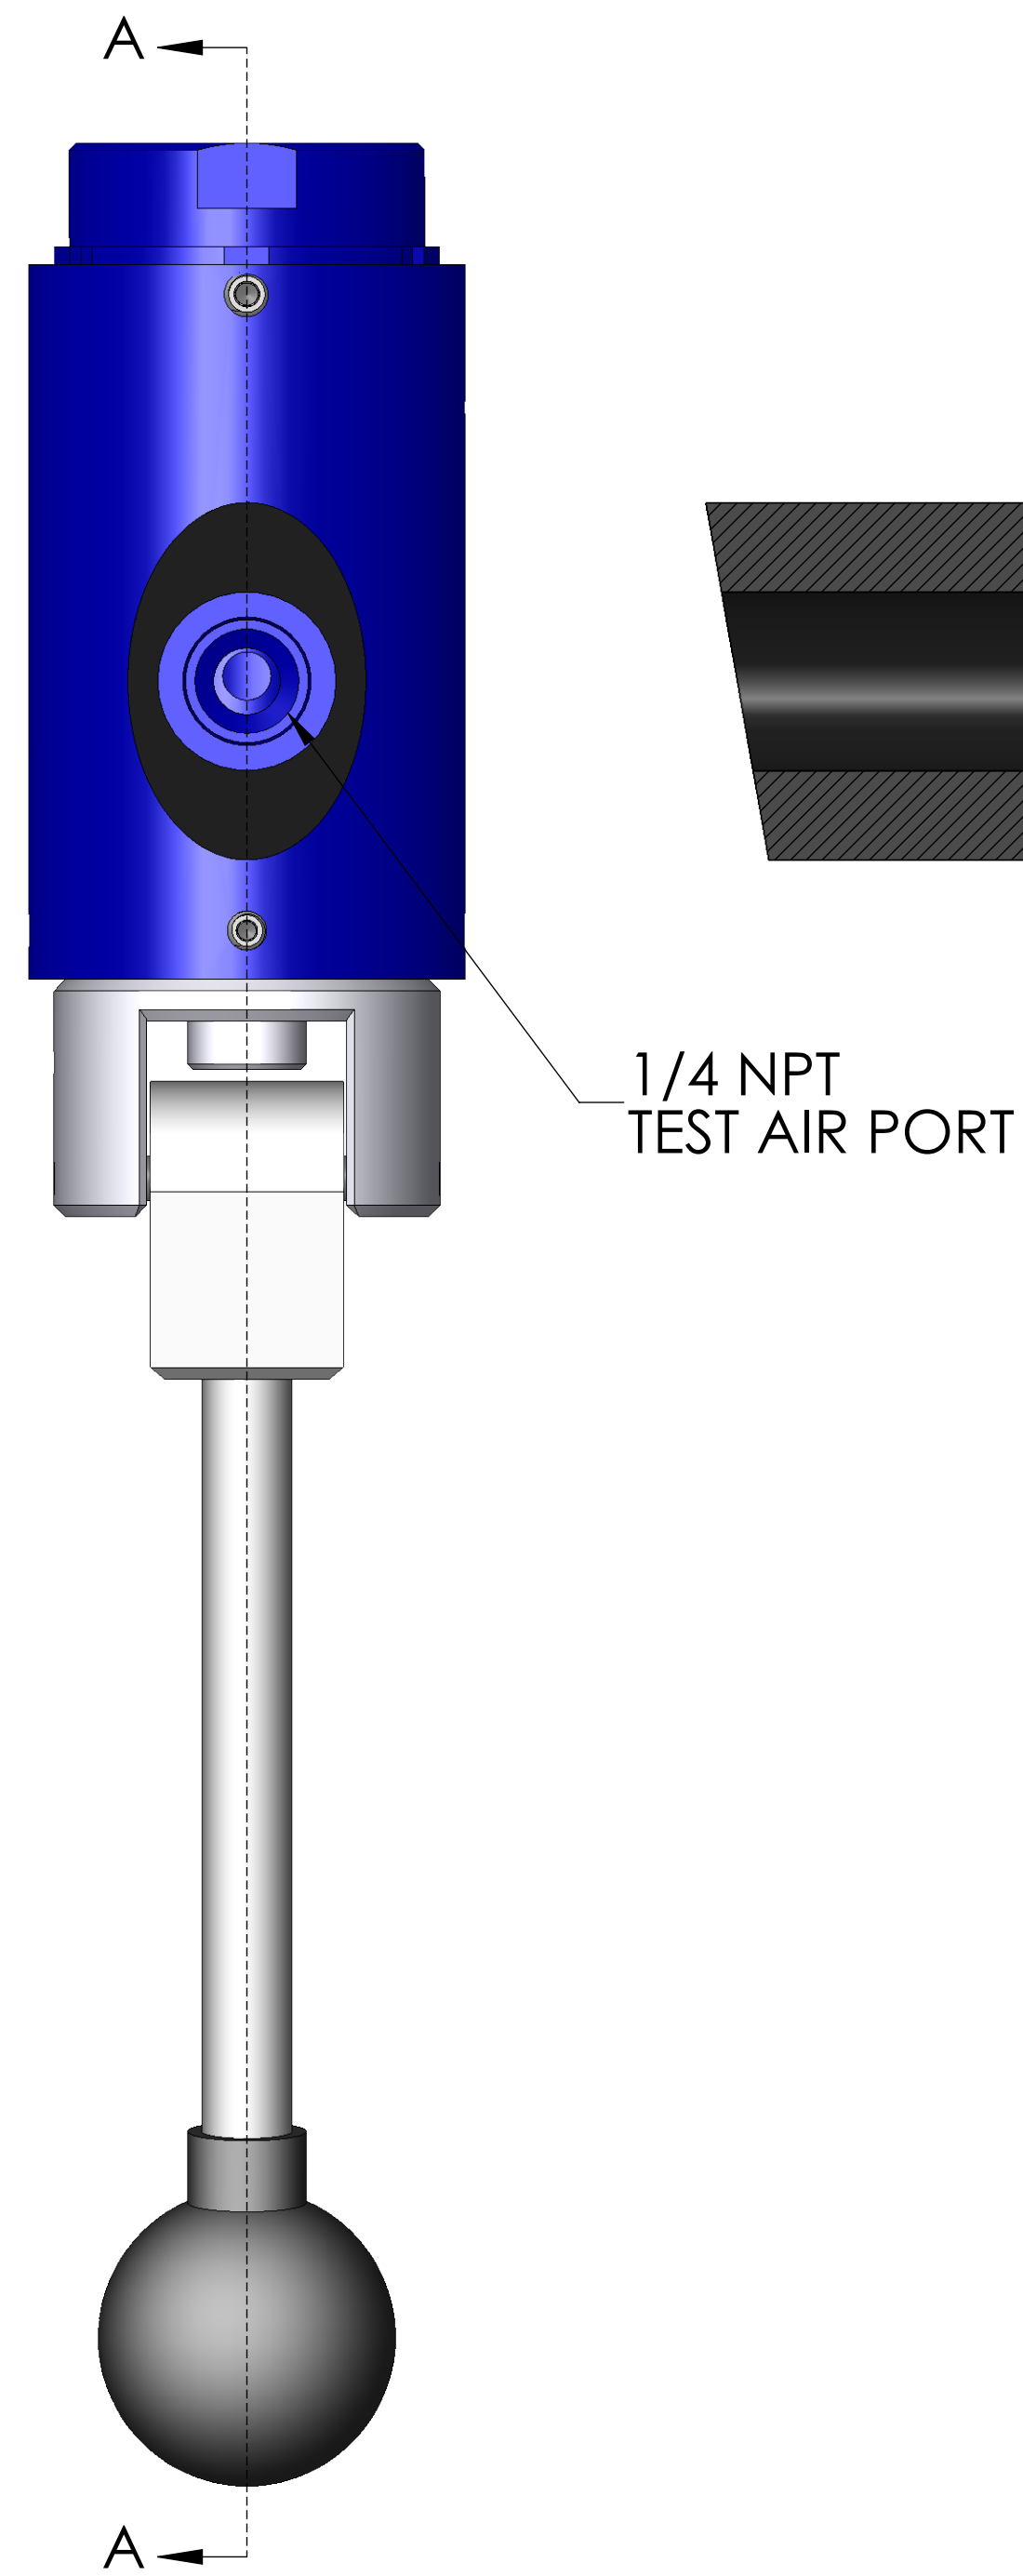

ITEM NO.	PART NUMBER	DESCRIPTION	QTY.
10	MACH-004223	Body, CTS, HO32	1
20	MACH-005384	Piston, CTS, HO32	1
30	SEAL-005455	CO32-ORING 120	2
40	MACH-005554	Cam, CTS, HO32-33	1
50	HDW-005573	Knob, Connect, McMaster, 6046K4	1
60	MACH-004688	Stem, CTS, HO32-33	1
70	MACH-005531	Clevis, CTS, HO32-33	1
80	MACH-004271	Cap, CTS, HO32	1
90	MACH-005603	Lever, CTS, HI30-32	1
100	SEAX-008551	Oring, 125, Buna-N	1
110	MACH-005572	Handle, CTS, HO32-33	1
120	HDWX-035092	Dowel Pin, Connect, .1875 x 1.625in	1
130	HDWX-035089	Screw, Socket Set, 10-32 x .1875in	1
140	HDWX-035088	Screw, Socket Set Ext Tip, 8-32 x 0.375in	4
150	SEAL-005160	Seal, CTS, CO32-AH	1
160	MACH-004511	Washer, CTS, CO32-AH	2
170	HDW-005566	Handle Grip, Connect, SA-1073	1

SECTION A-A  
SCALE 4 : 3

SIZE	DESCRIPTION	
D	Connect Assembly, CTS, HOH32-AH	
PART NUMBER	CTSC-004011	
DATE	4/7/26	REV A
DRAWN BY KM		CHECKED BY KM
SHEET 1		OF 1