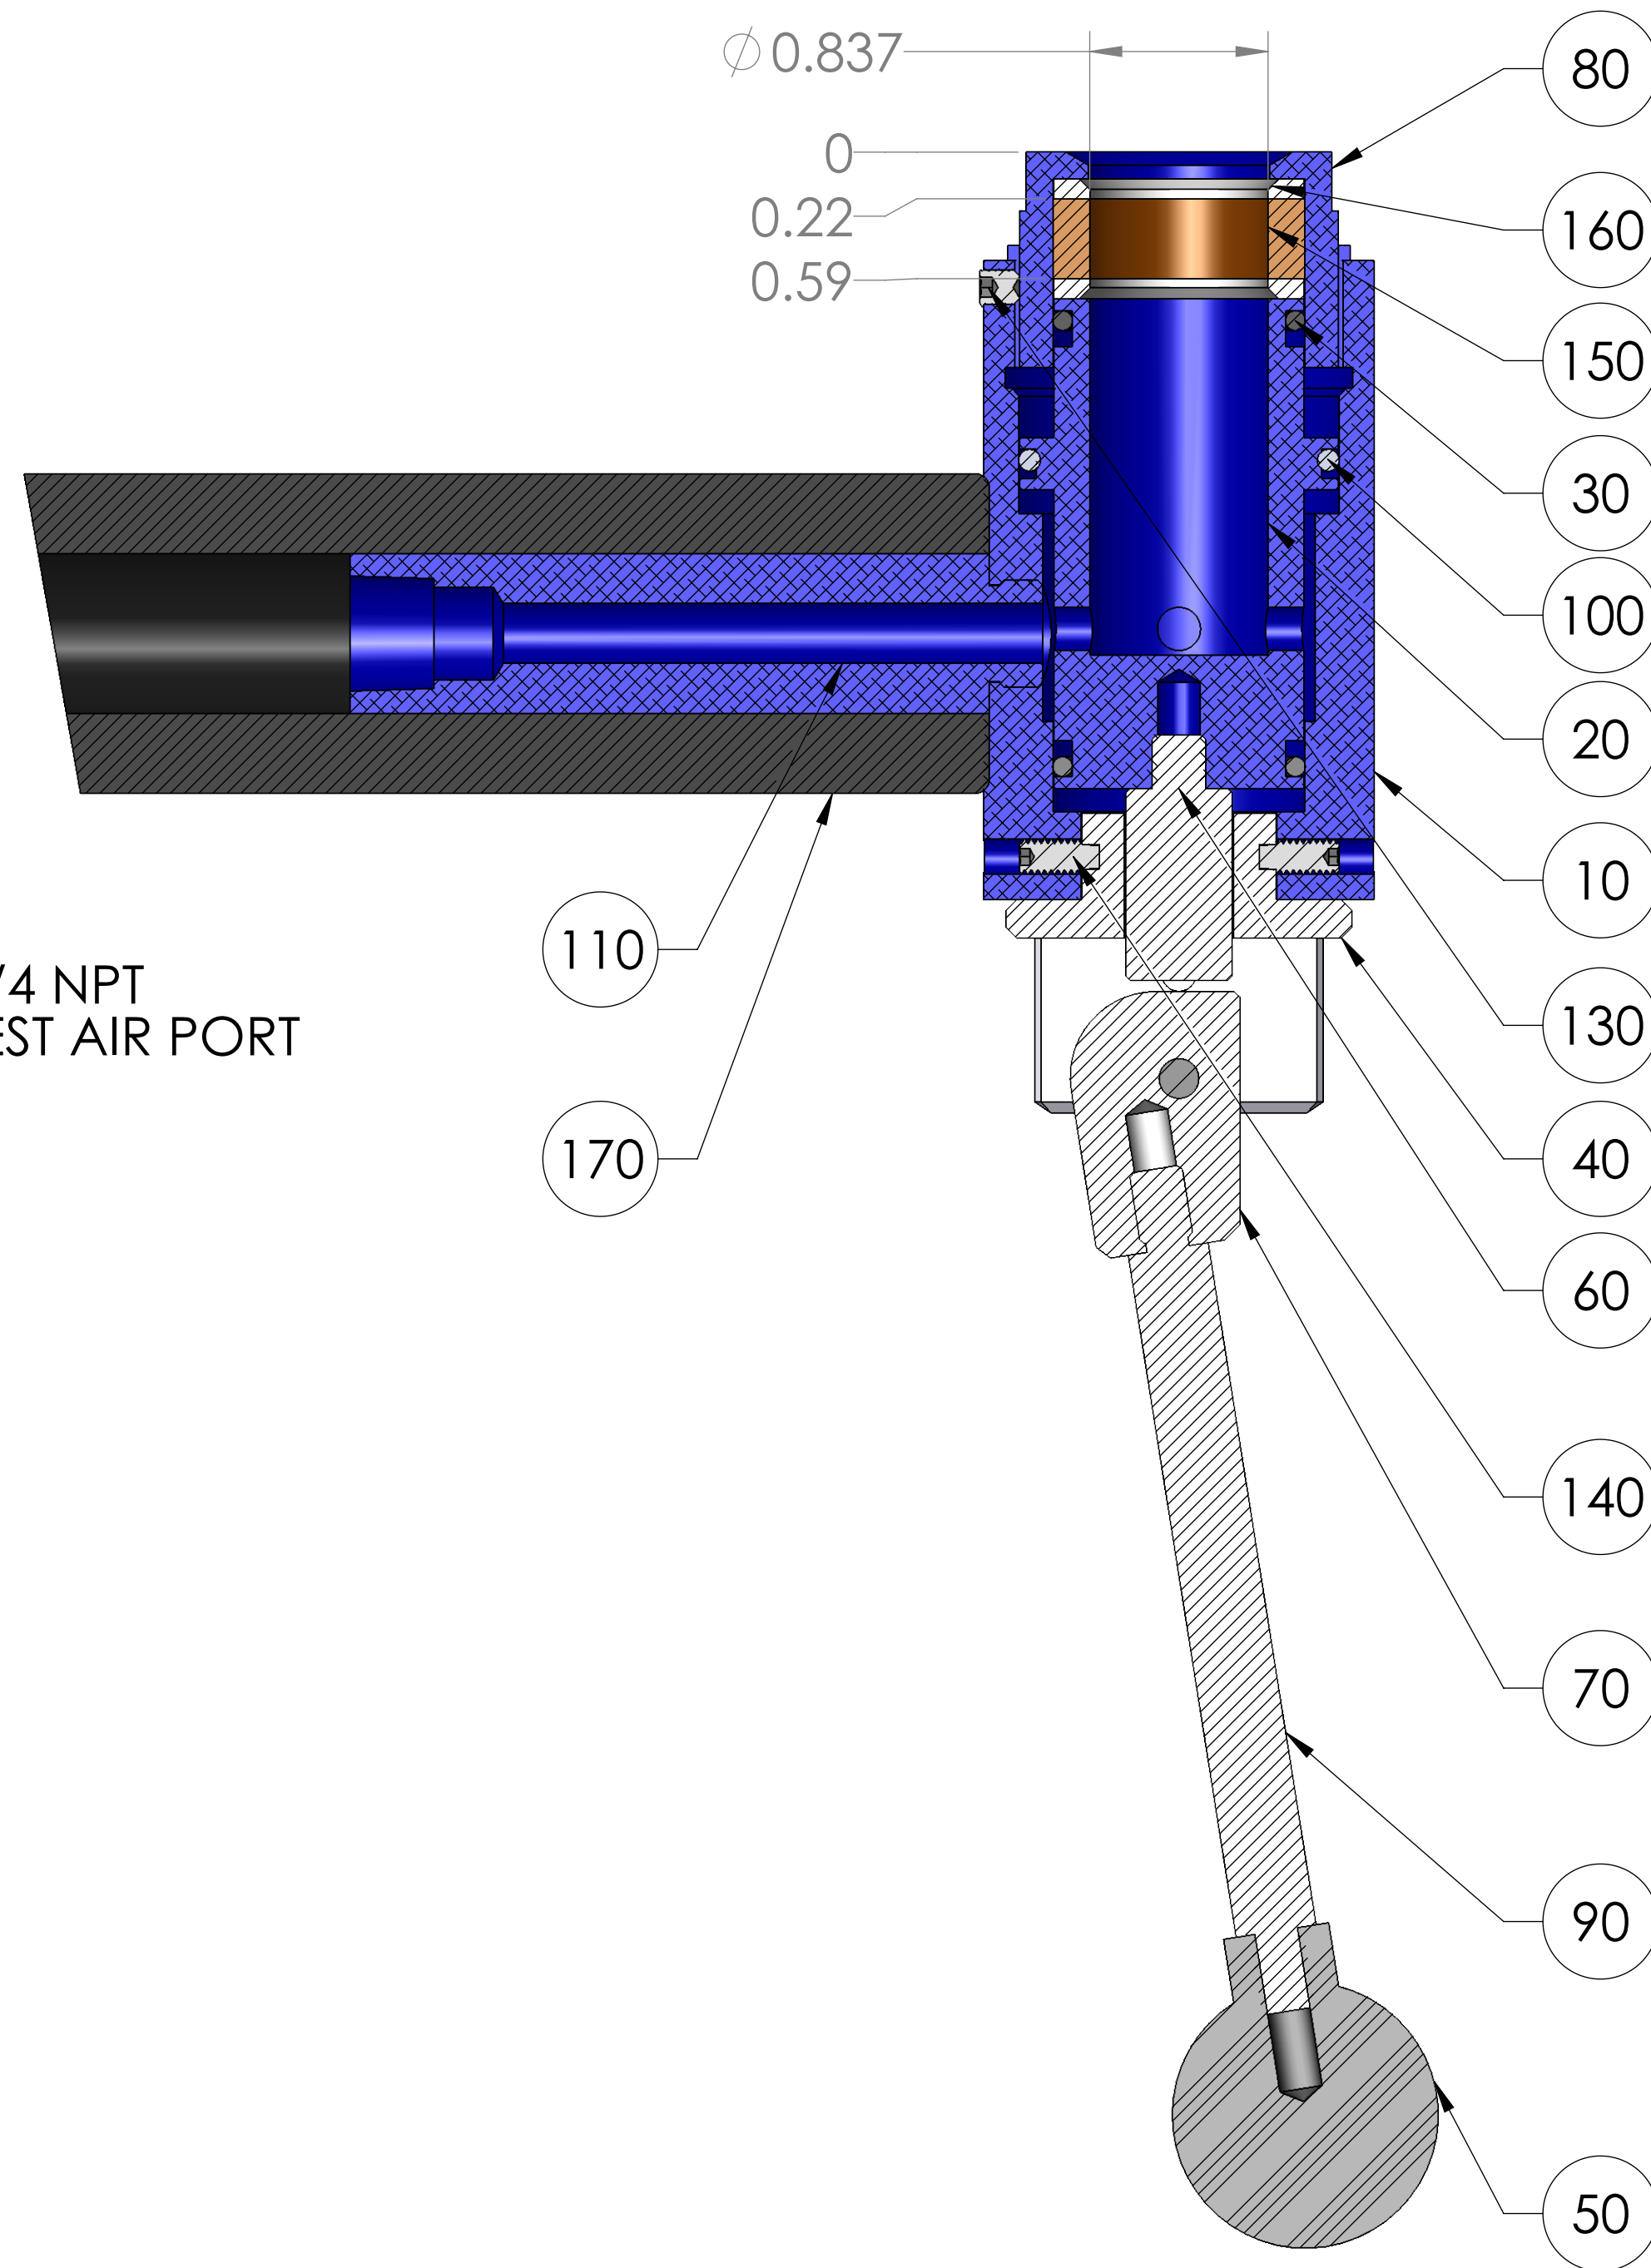

ITEM NO.	PART NUMBER	DESCRIPTION	QTY.
10	MACH-004223	Body, CTS, HO32	1
20	MACH-005384	Piston, CTS, HO32	1
30	SEAL-005455	CO32-ORING 120	2
40	MACH-005554	Cam, CTS, HO32-33	1
50	HDW-005573	Knob, Connect, McMaster, 6046K4	1
60	MACH-004688	Stem, CTS, HO32-33	1
70	MACH-005531	Clevis, CTS, HO32-33	1
80	MACH-004271	Cap, CTS, HO32	1
90	MACH-005603	Lever, CTS, HI30-32	1
100	SEAX-008551	Oring, 125, Buna-N	1
110	MACH-005572	Handle, CTS, HO32-33	1
120	HDWX-035092	Dowel Pin, Connect, .1875 x 1.625in	1
130	HDWX-035089	Screw, Socket Set, 10-32 x .1875in	1
140	HDWX-035088	Screw, Socket Set Ext Tip, 8-32 x 0.375in	4
150	SEAL-005160	Seal, CTS, CO32-AH	1
160	MACH-004511	Washer, CTS, CO32-AH	2
170	HDW-005566	Handle Grip, Connect, SA-1073	1

SECTION A-A  
SCALE 4 : 3

SIZE	DESCRIPTION	
D	Connect Assembly, CTS, HOH32-AH	
PART NUMBER	CTSC-004011	
DATE	4/7/26	REV A
DRAWN BY KM		CHECKED BY KM
SHEET 1		OF 1