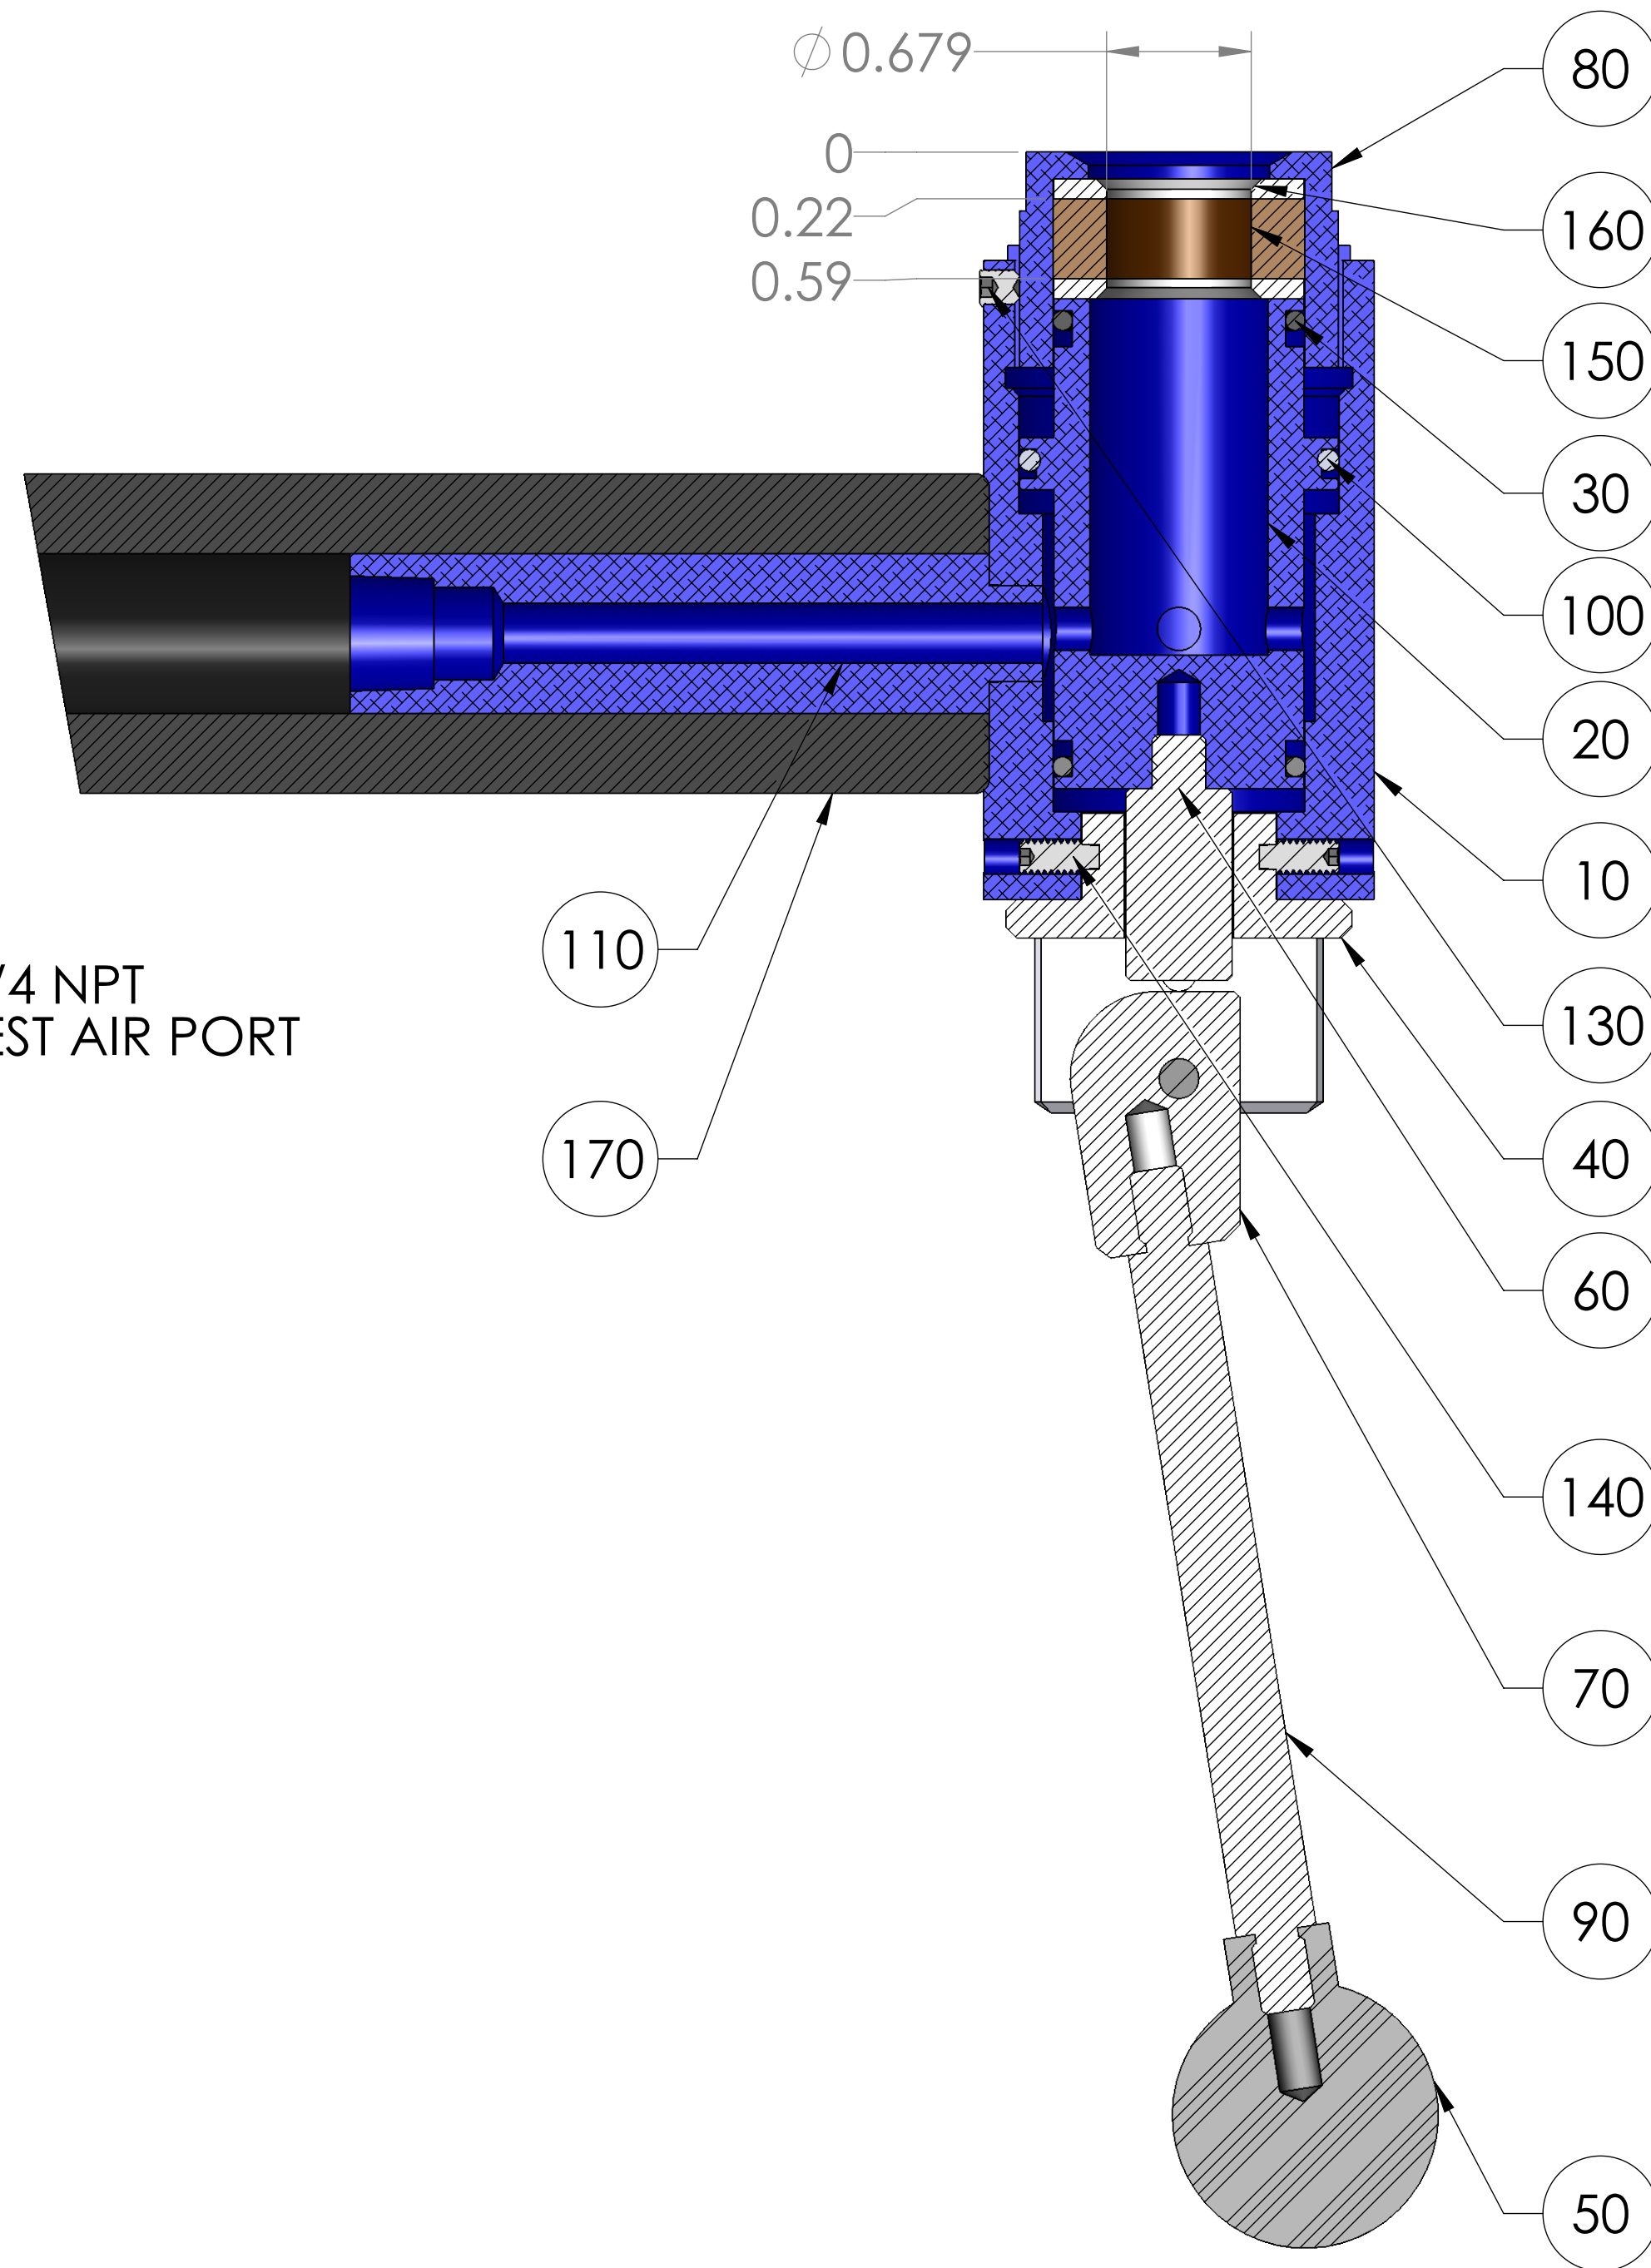

ITEM NO.	PART NUMBER	DESCRIPTION	QTY.
10	MACH-004223	Body, CTS, HO32	1
20	MACH-005384	Piston, CTS, HO32	1
30	SEAL-005455	CO32-ORING 120	2
40	MACH-005554	Cam, CTS, HO32-33	1
50	HDW-005573	Knob, Connect, McMaster, 6046K4	1
60	MACH-004688	Stem, CTS, HO32-33	1
70	MACH-005531	Clevis, CTS, HO32-33	1
80	MACH-004271	Cap, CTS, HO32	1
90	MACH-005603	Lever, CTS, HI30-32	1
100	SEAX-008551	Oring, 125, Buna-N	1
110	MACH-005572	Handle, CTS, HO32-33	1
120	HDWX-035092	Dowel Pin, Connect, .1875 x 1.625in	1
130	HDWX-035089	Screw, Socket Set, 10-32 x .1875in	1
140	HDWX-035088	Screw, Socket Set Ext Tip, 8-32 x 0.375in	4
150	SEAL-005147	Seal, CTS, CO32-AE	1
160	MACH-004508	Washer, CTS, CO32-AE	2
170	HDW-005566	Handle Grip, Connect, SA-1073	1

SECTION A-A  
SCALE 4 : 3

SIZE	DESCRIPTION	REV
D	Connect Assembly, CTS, HOH32-AE	A
PART NUMBER		REV
CTSC-004003		A
DATE	DRAWN BY	CHECKED BY
4/7/26	KM	KM
SHEET		OF
1		1