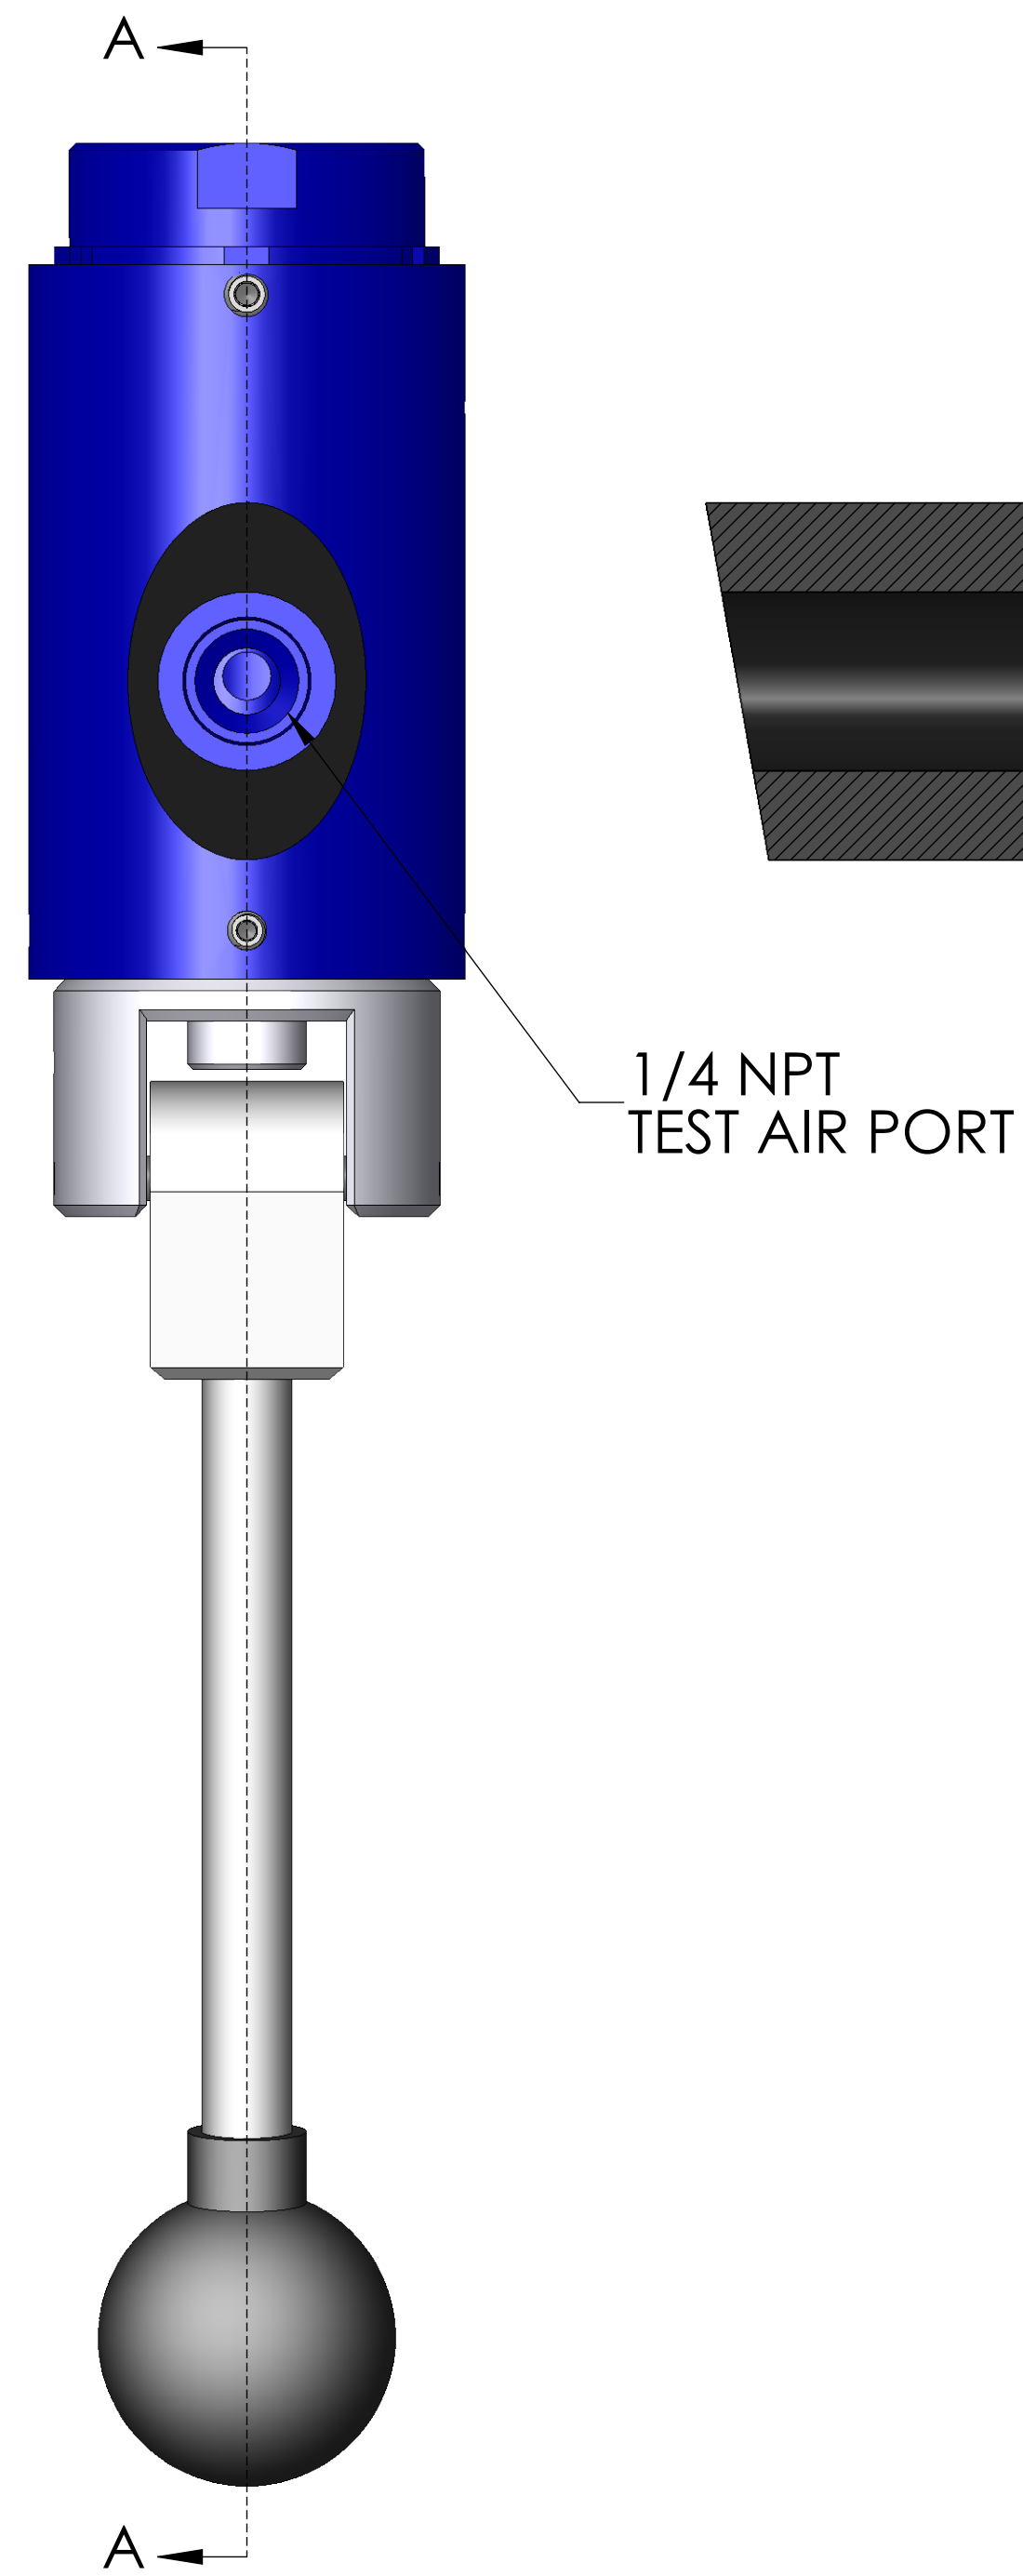

ITEM NO.	PART NUMBER	DESCRIPTION	QTY.
10	MACH-004223	Body, CTS, HO32	1
20	MACH-005384	Piston, CTS, HO32	1
30	SEAL-005455	CO32-ORING 120	2
40	MACH-005554	Cam, CTS, HO32-33	1
50	HDW-005573	Knob, Connect, McMaster, 6046K4	1
60	MACH-004688	Stem, CTS, HO32-33	1
70	MACH-005531	Clevis, CTS, HO32-33	1
80	MACH-004271	Cap, CTS, HO32	1
90	MACH-005603	Lever, CTS, HI30-32	1
100	SEAX-008551	Oring, 125, Buna-N	1
110	MACH-005572	Handle, CTS, HO32-33	1
120	HDWX-035092	Dowel Pin, Connect, .1875 x 1.625in	1
130	HDWX-035089	Screw, Socket Set, 10-32 x .1875in	1
140	HDWX-035088	Screw, Socket Set Ext Tip, 8-32 x 0.375in	4
150	SEAL-005147	Seal, CTS, CO32-AE	1
160	MACH-004508	Washer, CTS, CO32-AE	2
170	HDW-005566	Handle Grip, Connect, SA-1073	1

SECTION A-A  
SCALE 4 : 3

SIZE	DESCRIPTION	REV
D	Connect Assembly, CTS, HOH32-AE	A
PART NUMBER		REV
CTSC-004003		A
DATE	DRAWN BY	CHECKED BY
4/7/26	KM	KM
SHEET		OF
1		1