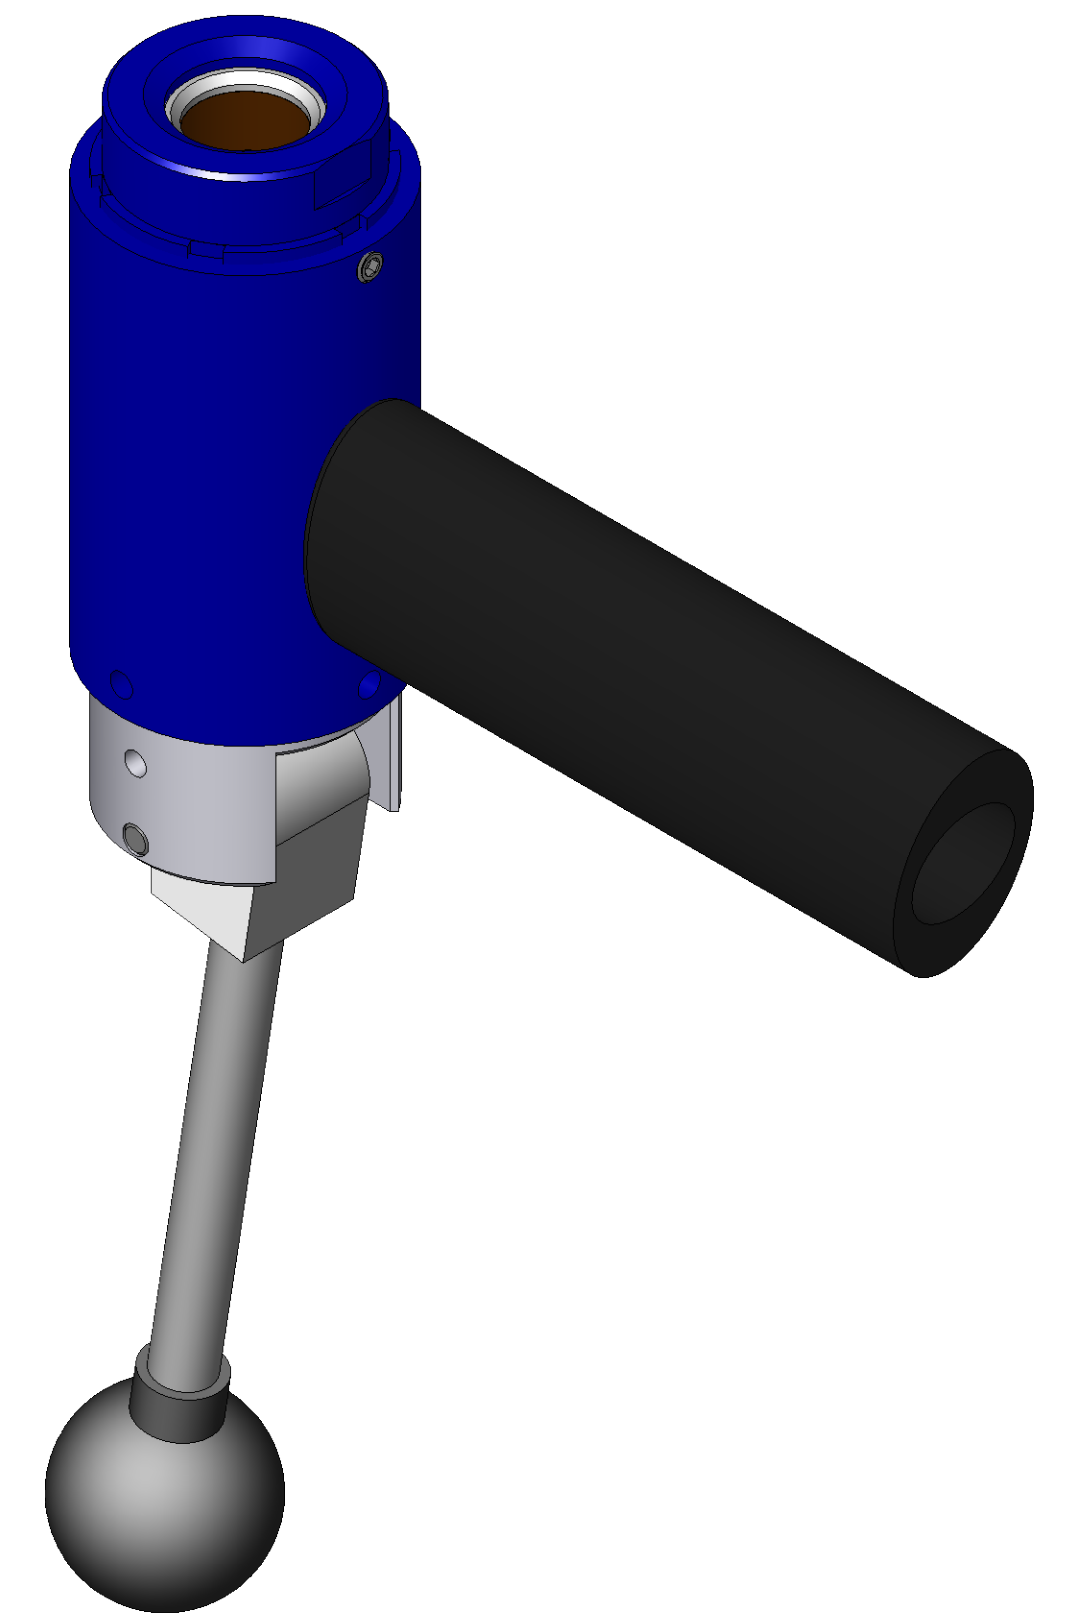

ITEM NO.	PART NUMBER	DESCRIPTION	QTY.
10	MACH-004223	Body, CTS, HO32	1
20	MACH-005384	Piston, CTS, HO32	1
30	SEAL-005455	CO32-ORING 120	2
40	MACH-005554	Cam, CTS, HO32-33	1
50	HDW-005573	Knob, Connect, McMaster, 6046K4	1
60	MACH-004688	Stem, CTS, HO32-33	1
70	MACH-005531	Clevis, CTS, HO32-33	1
80	MACH-004271	Cap, CTS, HO32	1
90	MACH-005603	Lever, CTS, HI30-32	1
100	SEAX-008551	Oring, 125, Buna-N	1
110	MACH-005572	Handle, CTS, HO32-33	1
120	HDWX-035092	Dowel Pin, Connect, .1875 x 1.625in	1
130	HDWX-035089	Screw, Socket Set, 10-32 x .1875in	1
140	HDWX-035088	Screw, Socket Set Ext Tip, 8-32 x 0.375in	4
150	SEAL-005147	Seal, CTS, CO32-AE	1
160	MACH-004508	Washer, CTS, CO32-AE	2
170	HDW-005566	Handle Grip, Connect, SA-1073	1

SECTION A-A  
SCALE 4 : 3

SIZE	DESCRIPTION	REV
D	Connect Assembly, CTS, HOH32-AE	A
PART NUMBER		REV
CTSC-004003		A
DATE	DRAWN BY	CHECKED BY
4/7/26	KM	KM
SHEET		OF
1		1