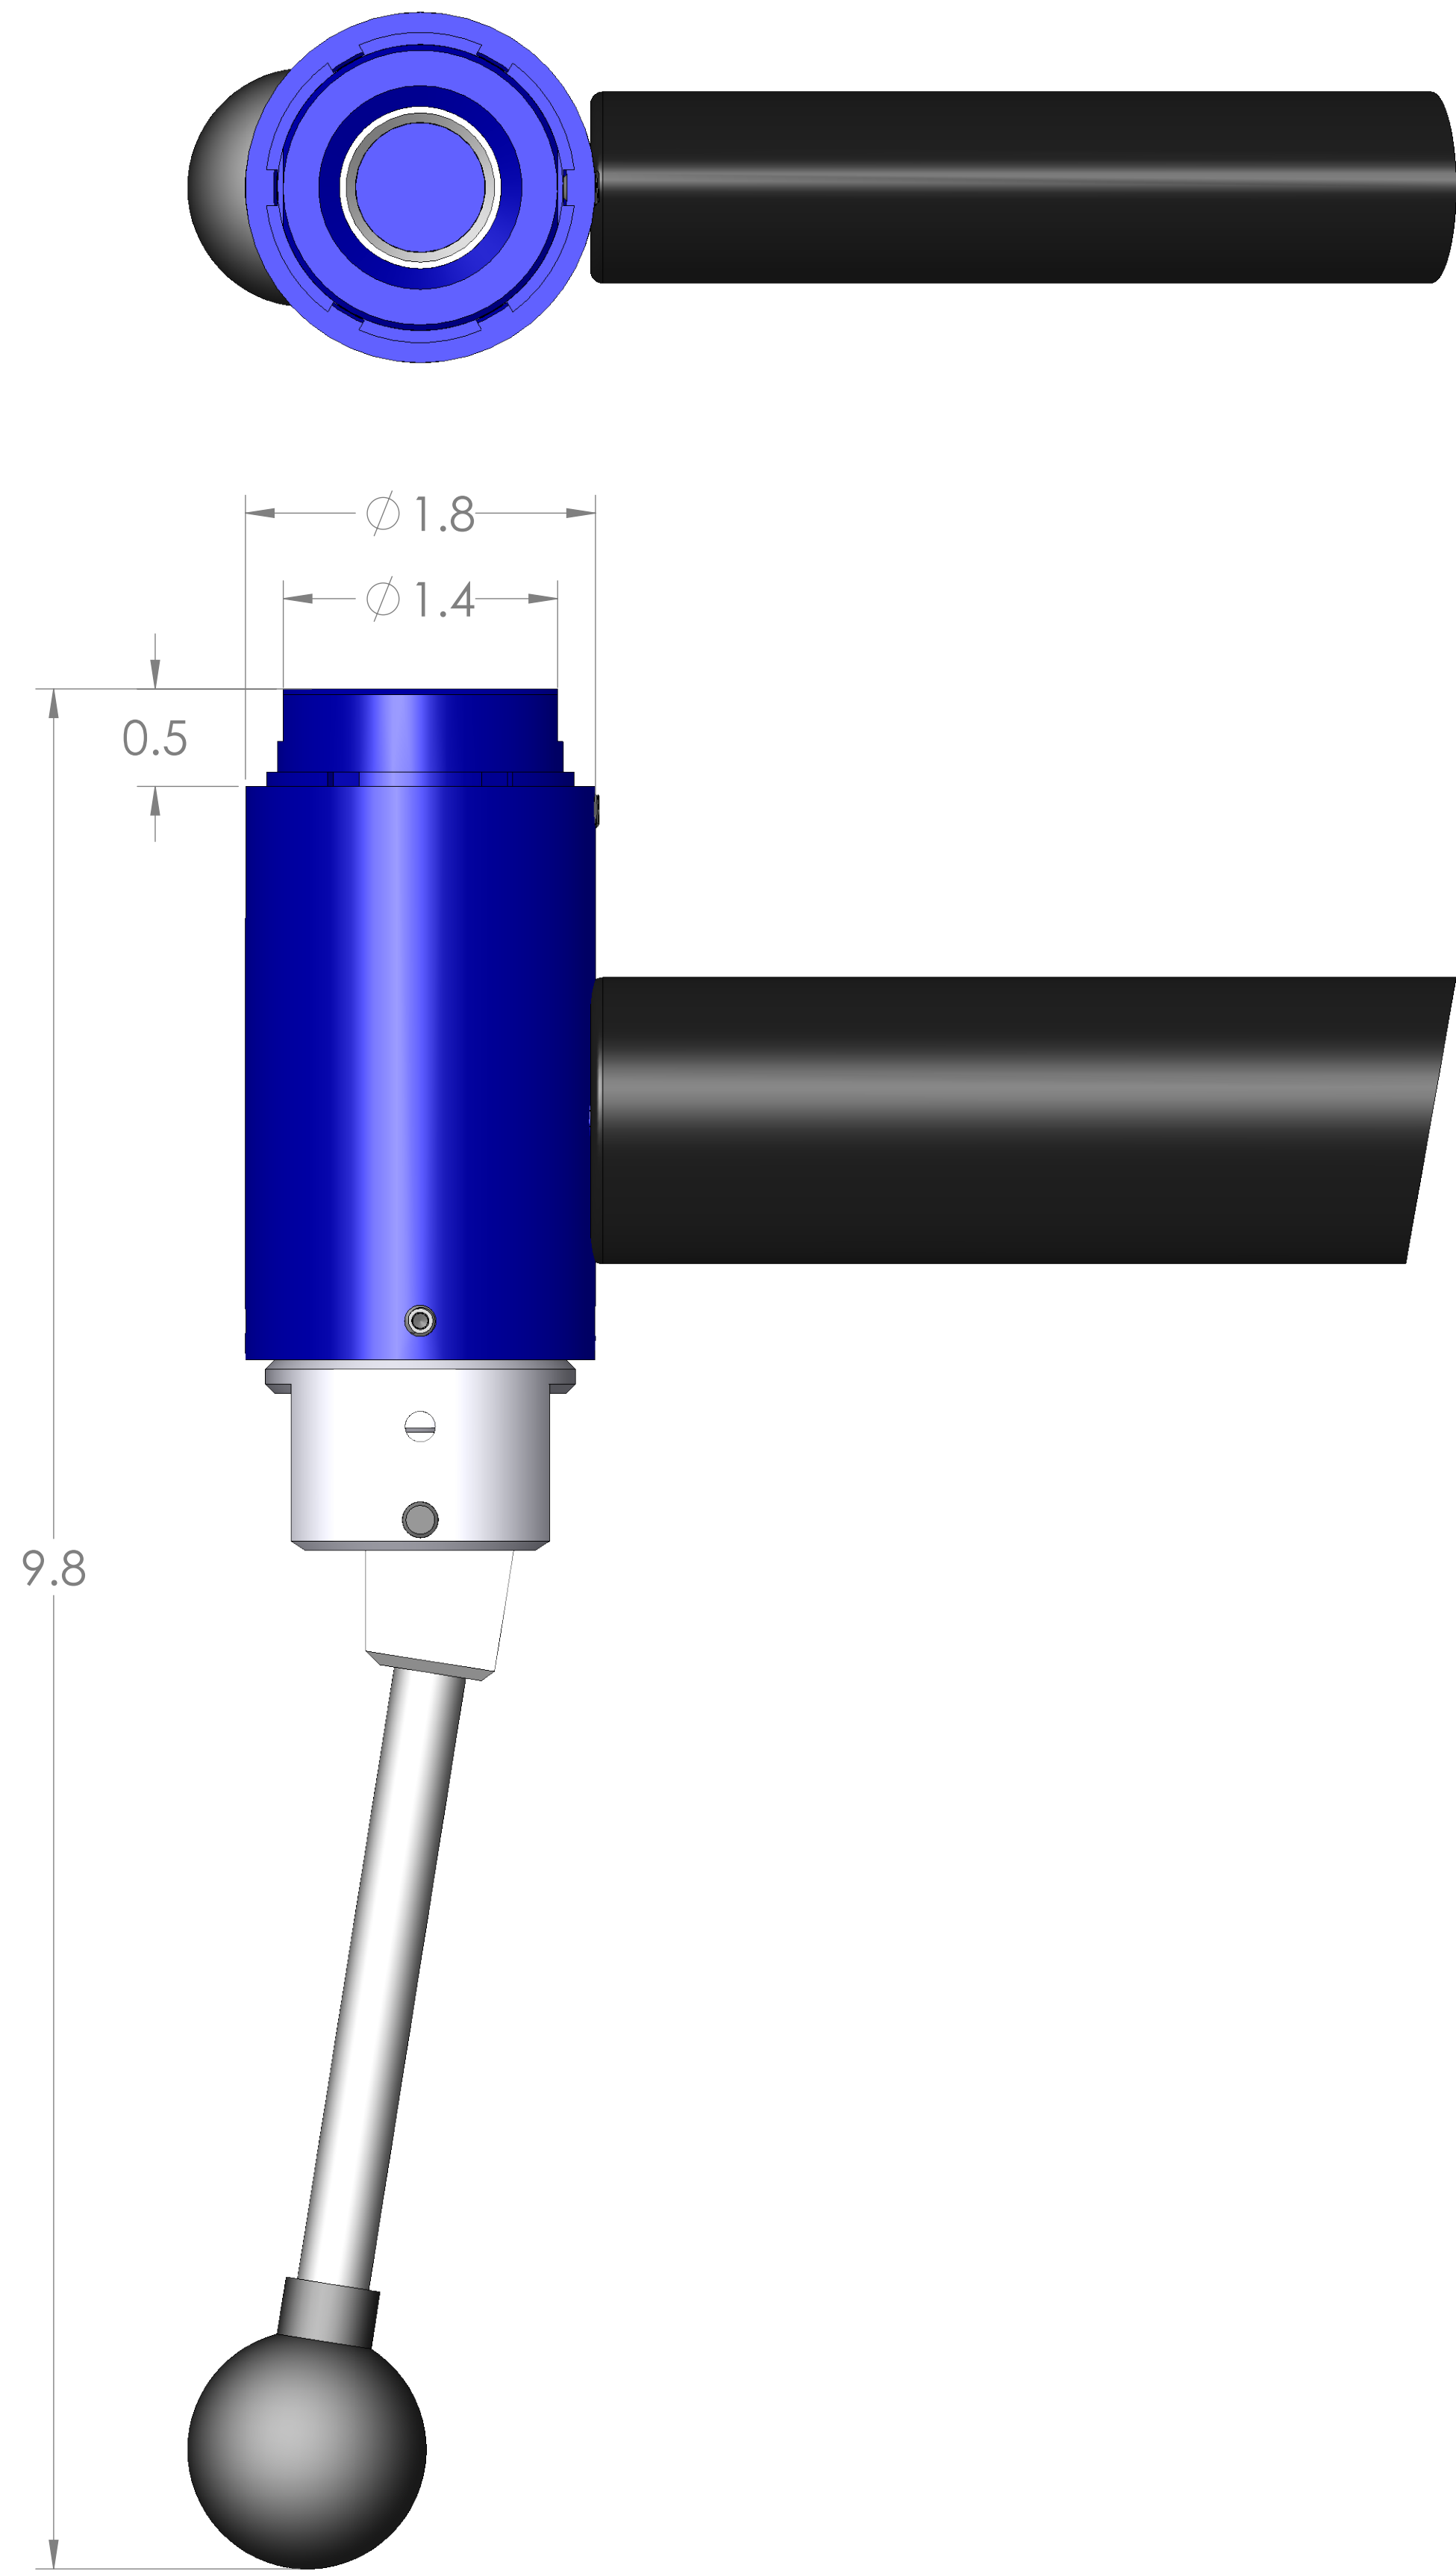

ITEM NO.	PART NUMBER	DESCRIPTION	QTY.
10	MACH-004223	Body, CTS, HO32	1
20	MACH-005384	Piston, CTS, HO32	1
30	SEAL-005455	CO32-ORING 120	2
40	MACH-005554	Cam, CTS, HO32-33	1
50	HDW-005573	Knob, Connect, McMaster, 6046K4	1
60	MACH-004688	Stem, CTS, HO32-33	1
70	MACH-005531	Clevis, CTS, HO32-33	1
80	MACH-004271	Cap, CTS, HO32	1
90	MACH-005603	Lever, CTS, HI30-32	1
100	SEAX-008551	Oring, 125, Buna-N	1
110	MACH-005572	Handle, CTS, HO32-33	1
120	HDWX-035092	Dowel Pin, Connect, .1875 x 1.625in	1
130	HDWX-035089	Screw, Socket Set, 10-32 x .1875in	1
140	HDWX-035088	Screw, Socket Set Ext Tip, 8-32 x 0.375in	4
150	SEAL-005147	Seal, CTS, CO32-AE	1
160	MACH-004508	Washer, CTS, CO32-AE	2
170	HDW-005566	Handle Grip, Connect, SA-1073	1

SECTION A-A  
SCALE 4 : 3

SIZE	DESCRIPTION	REV
D	Connect Assembly, CTS, HOH32-AE	A
PART NUMBER		REV
CTSC-004003		A
DATE	DRAWN BY	CHECKED BY
4/7/26	KM	KM
SHEET		OF
1		1