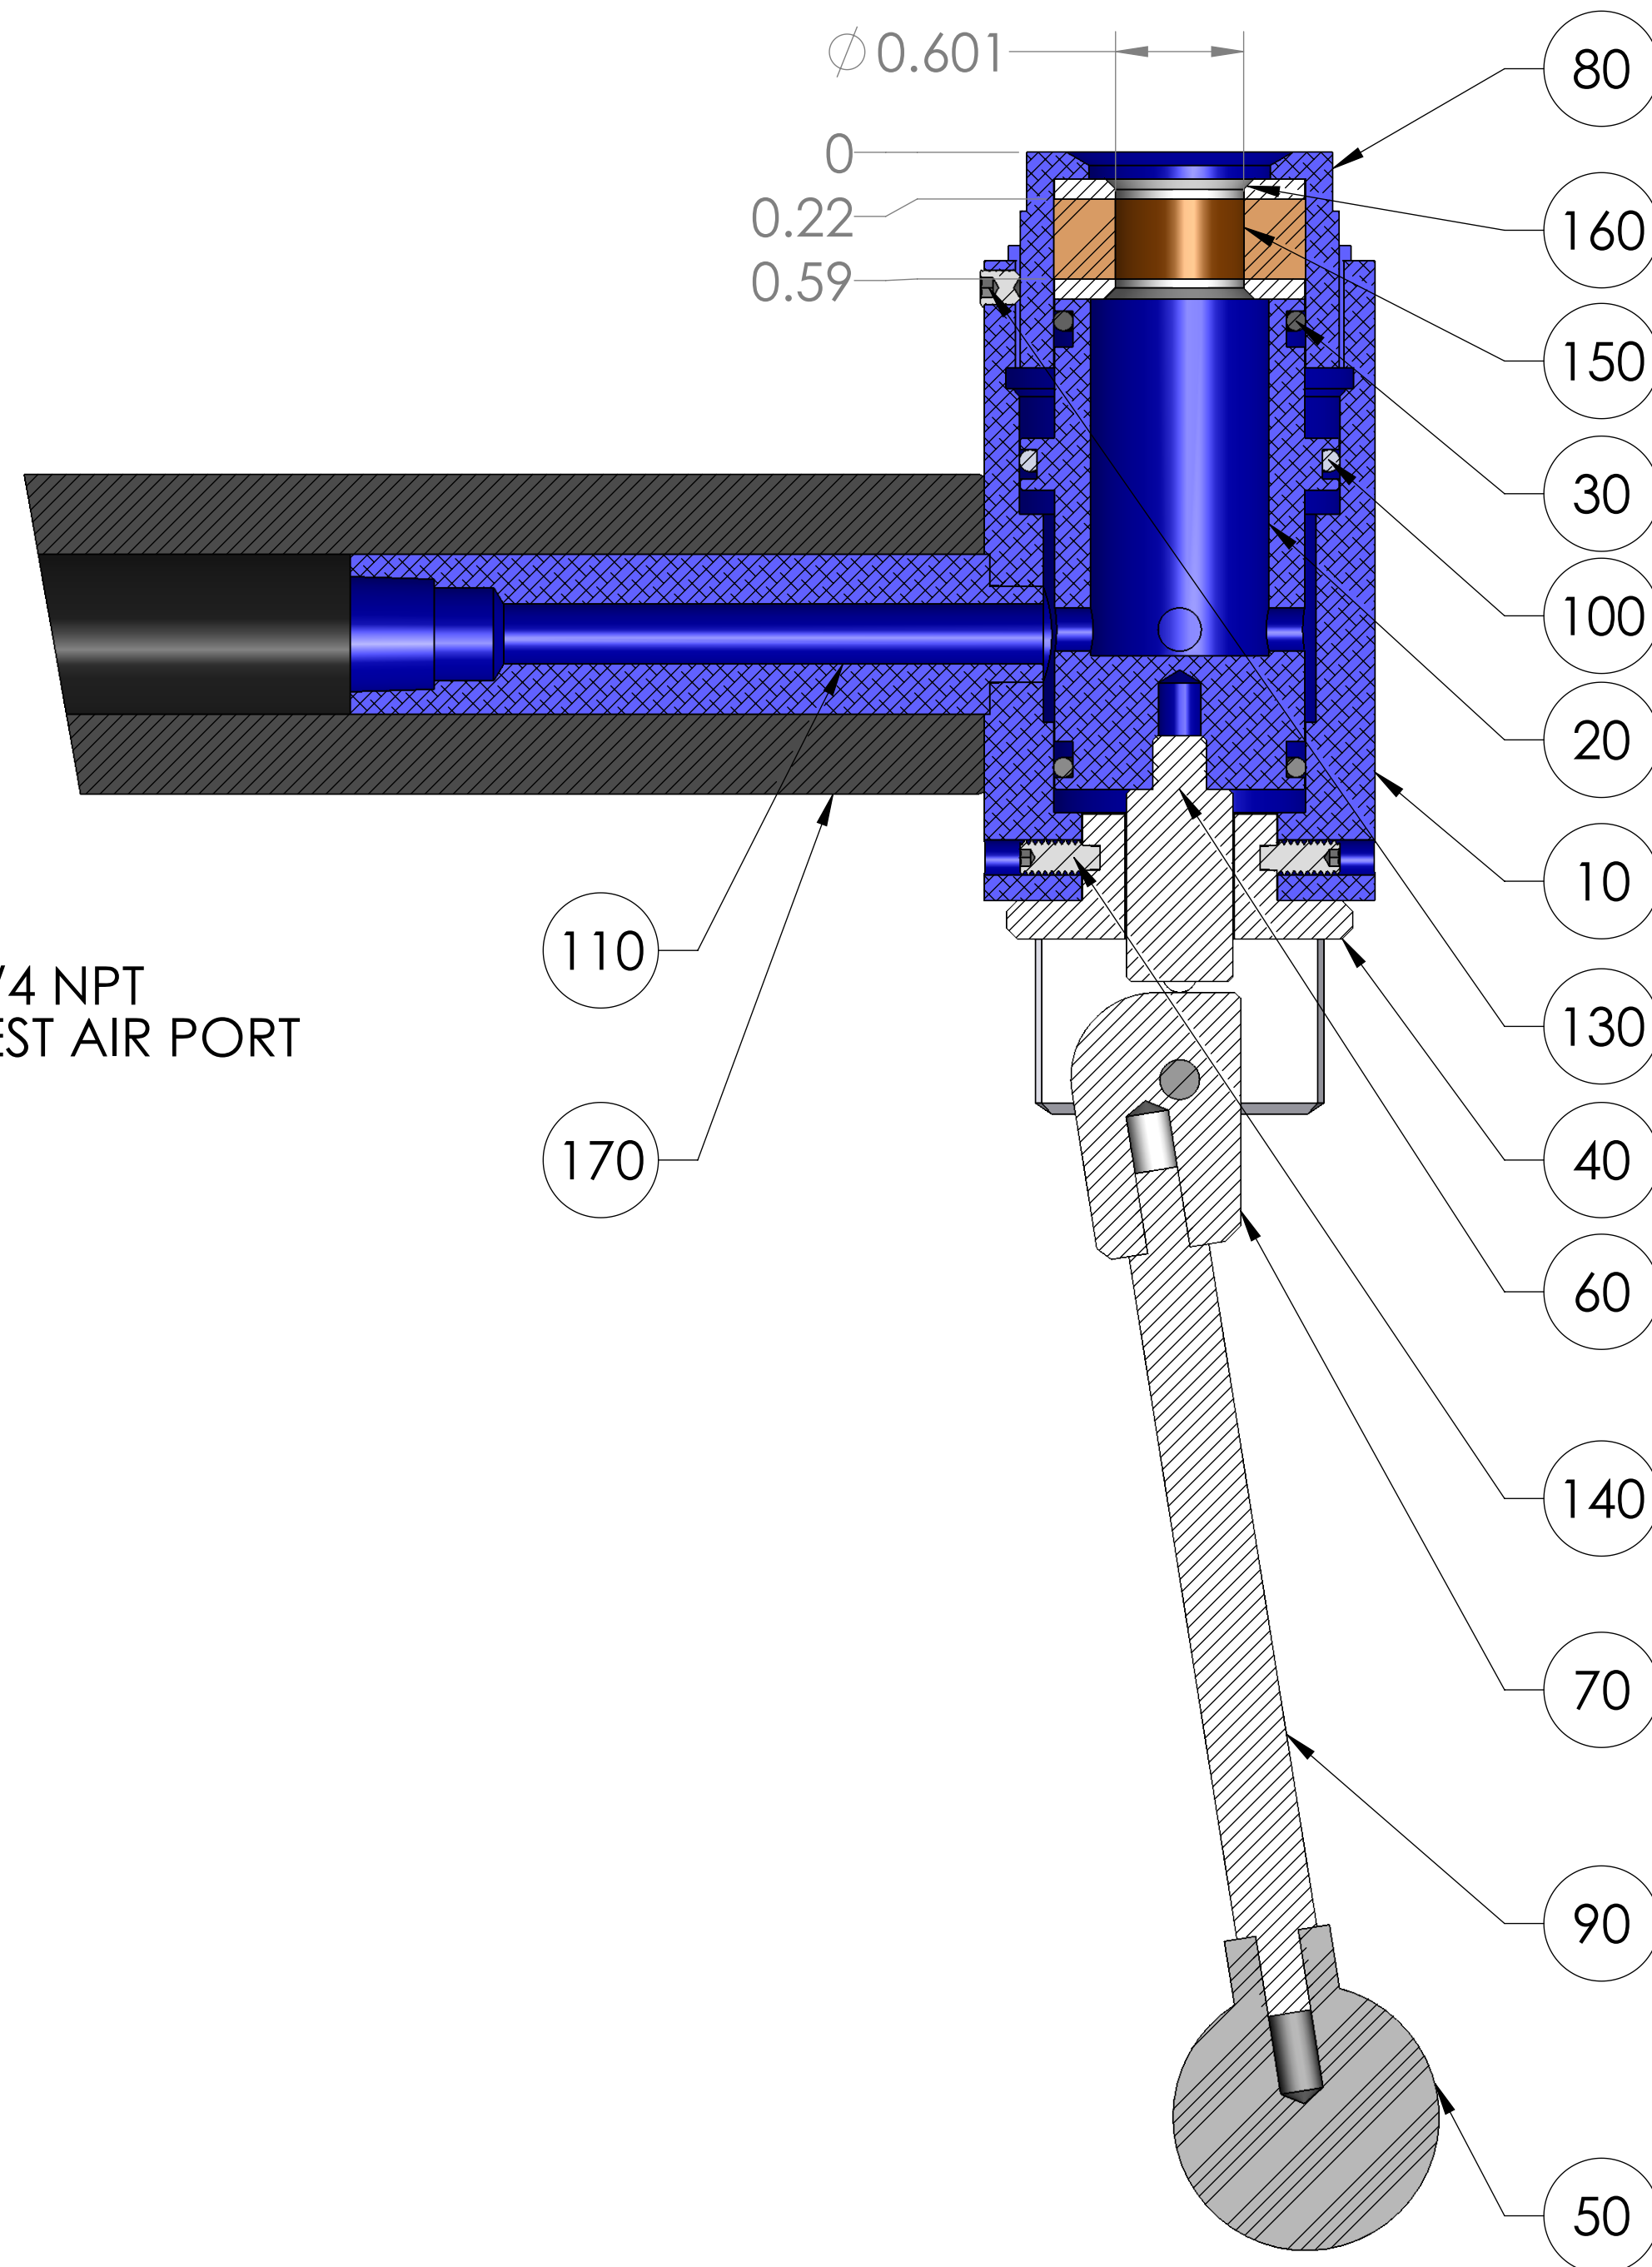

ITEM NO.	PART NUMBER	DESCRIPTION	QTY.
10	MACH-004223	Body, CTS, HO32	1
20	MACH-005384	Piston, CTS, HO32	1
30	SEAL-005455	CO32-ORING 120	2
40	MACH-005554	Cam, CTS, HO32-33	1
50	HDW-005573	Knob, Connect, McMaster, 6046K4	1
60	MACH-004688	Stem, CTS, HO32-33	1
70	MACH-005531	Clevis, CTS, HO32-33	1
80	MACH-004271	Cap, CTS, HO32	1
90	MACH-005603	Lever, CTS, HI30-32	1
100	SEAX-008551	Oring, 125, Buna-N	1
110	MACH-005572	Handle, CTS, HO32-33	1
120	HDWX-035092	Dowel Pin, Connect, .1875 x 1.625in	1
130	HDWX-035089	Screw, Socket Set, 10-32 x .1875in	1
140	HDWX-035088	Screw, Socket Set Ext Tip, 8-32 x 0.375in	4
150	SEAL-005141	Seal, CTS, CO32-AD	1
160	MACH-004507	Washer, CTS, CO32-AD	2
170	HDW-005566	Handle Grip, Connect, SA-1073	1

SECTION A-A
SCALE 4 : 3

SIZE	DESCRIPTION
D	Connect Assembly, CTS, HOH32-AD
PART NUMBER	REV
CTSC-003999	A
DATE	DRAWN BY
4/7/26	KM
CHECKED BY	SHEET
KM	1 OF 1