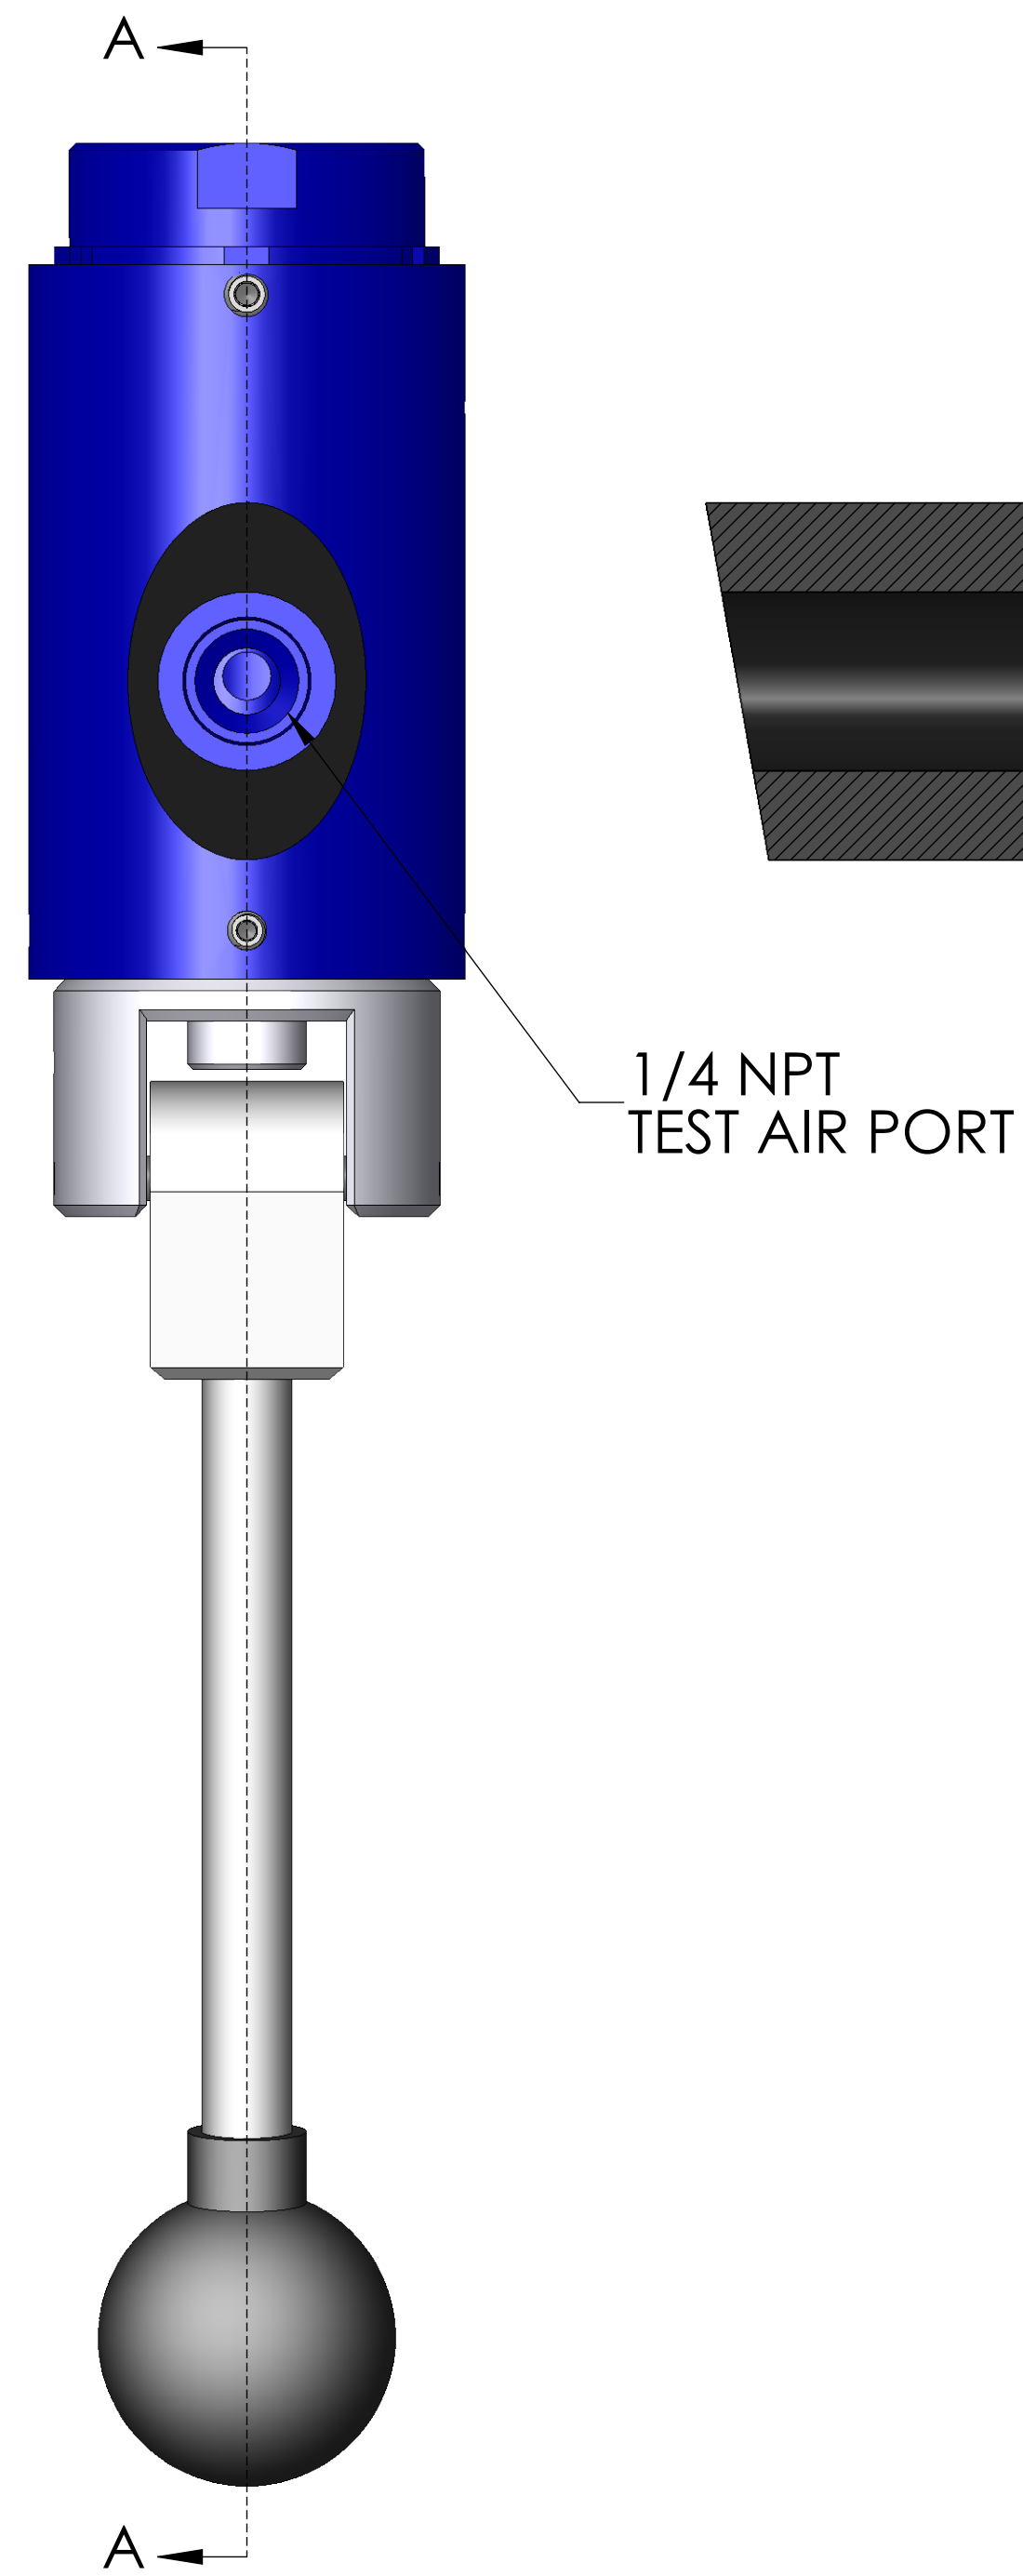

ITEM NO.	PART NUMBER	DESCRIPTION	QTY.
10	MACH-004223	Body, CTS, HO32	1
20	MACH-005384	Piston, CTS, HO32	1
30	SEAL-005455	CO32-ORING 120	2
40	MACH-005554	Cam, CTS, HO32-33	1
50	HDW-005573	Knob, Connect, McMaster, 6046K4	1
60	MACH-004688	Stem, CTS, HO32-33	1
70	MACH-005531	Clevis, CTS, HO32-33	1
80	MACH-004271	Cap, CTS, HO32	1
90	MACH-005603	Lever, CTS, HI30-32	1
100	SEAX-008551	Oring, 125, Buna-N	1
110	MACH-005572	Handle, CTS, HO32-33	1
120	HDWX-035092	Dowel Pin, Connect, .1875 x 1.625in	1
130	HDWX-035089	Screw, Socket Set, 10-32 x .1875in	1
140	HDWX-035088	Screw, Socket Set Ext Tip, 8-32 x 0.375in	4
150	SEAL-005141	Seal, CTS, CO32-AD	1
160	MACH-004507	Washer, CTS, CO32-AD	2
170	HDW-005566	Handle Grip, Connect, SA-1073	1

SECTION A-A
SCALE 4 : 3

SIZE	DESCRIPTION
D	Connect Assembly, CTS, HOH32-AD
PART NUMBER	REV
CTSC-003999	A
DATE	DRAWN BY
4/7/26	KM
CHECKED BY	SHEET
KM	1 OF 1