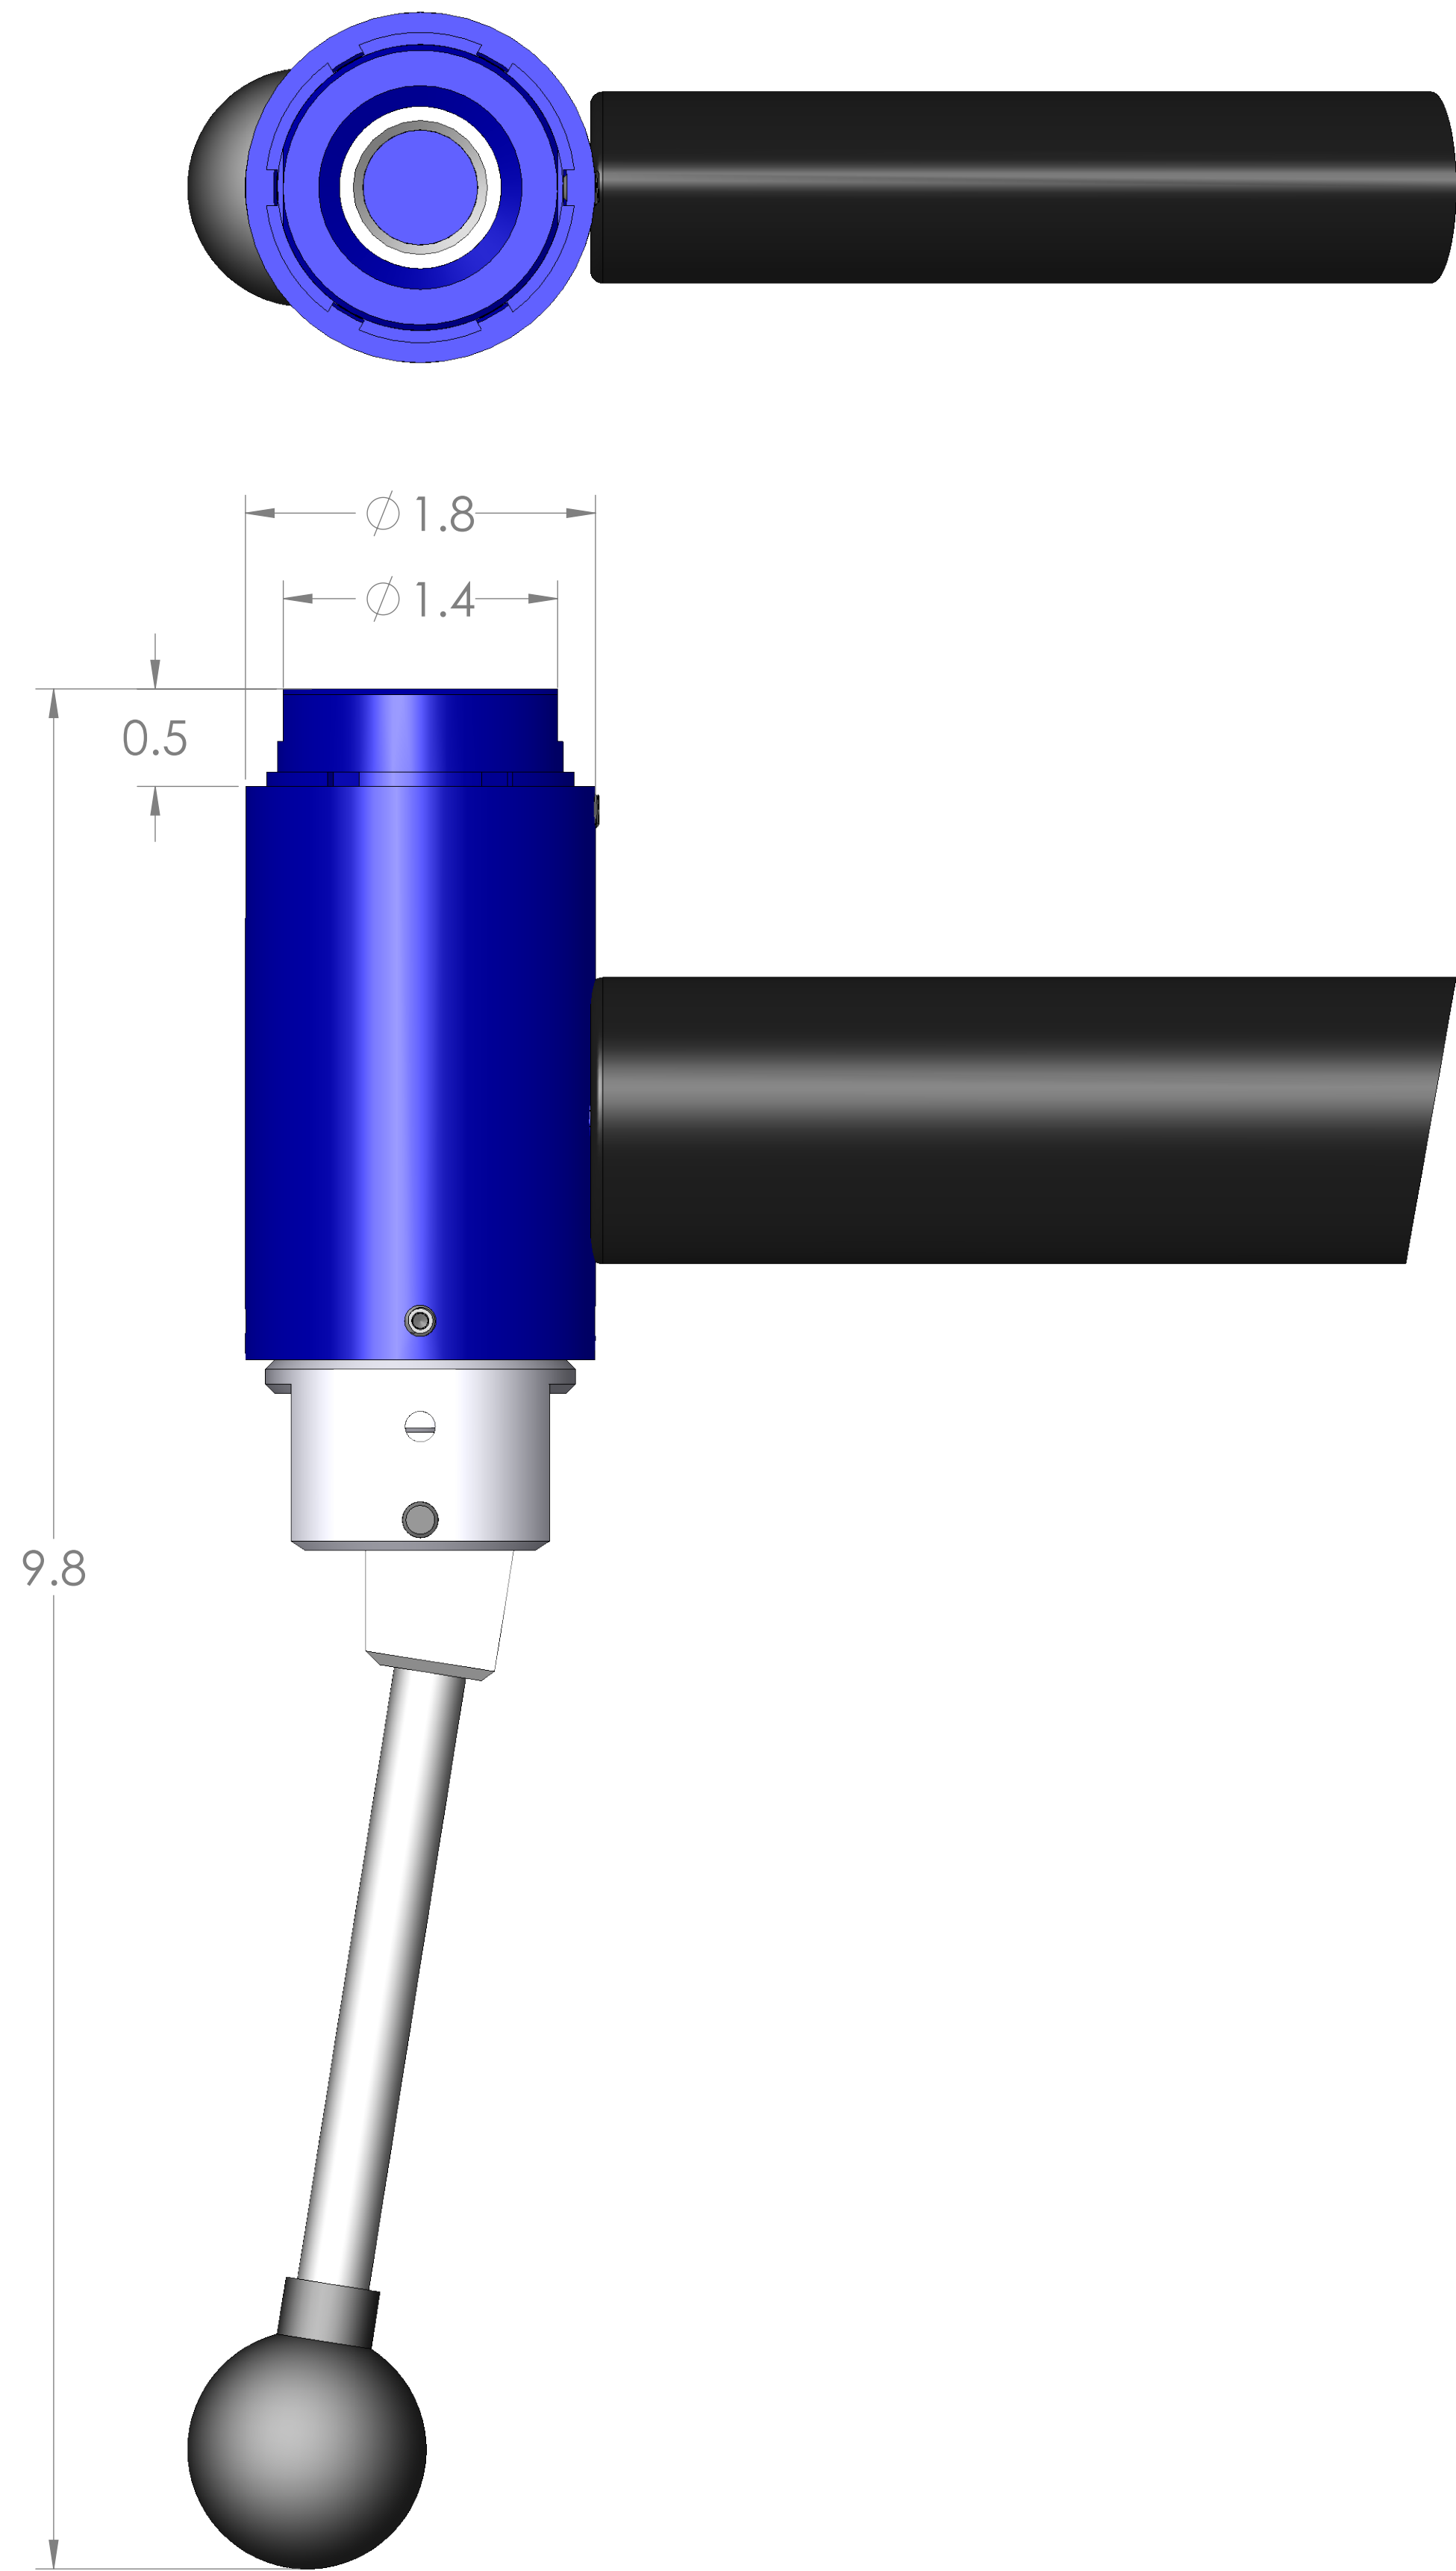

ITEM NO.	PART NUMBER	DESCRIPTION	QTY.
10	MACH-004223	Body, CTS, HO32	1
20	MACH-005384	Piston, CTS, HO32	1
30	SEAL-005455	CO32-ORING 120	2
40	MACH-005554	Cam, CTS, HO32-33	1
50	HDW-005573	Knob, Connect, McMaster, 6046K4	1
60	MACH-004688	Stem, CTS, HO32-33	1
70	MACH-005531	Clevis, CTS, HO32-33	1
80	MACH-004271	Cap, CTS, HO32	1
90	MACH-005603	Lever, CTS, HI30-32	1
100	SEAX-008551	Oring, 125, Buna-N	1
110	MACH-005572	Handle, CTS, HO32-33	1
120	HDWX-035092	Dowel Pin, Connect, .1875 x 1.625in	1
130	HDWX-035089	Screw, Socket Set, 10-32 x .1875in	1
140	HDWX-035088	Screw, Socket Set Ext Tip, 8-32 x 0.375in	4
150	SEAL-005141	Seal, CTS, CO32-AD	1
160	MACH-004507	Washer, CTS, CO32-AD	2
170	HDW-005566	Handle Grip, Connect, SA-1073	1

SECTION A-A
SCALE 4 : 3

SIZE	DESCRIPTION
D	Connect Assembly, CTS, HOH32-AD
PART NUMBER	REV
CTSC-003999	A
DATE	DRAWN BY
4/7/26	KM
CHECKED BY	SHEET
KM	1 OF 1