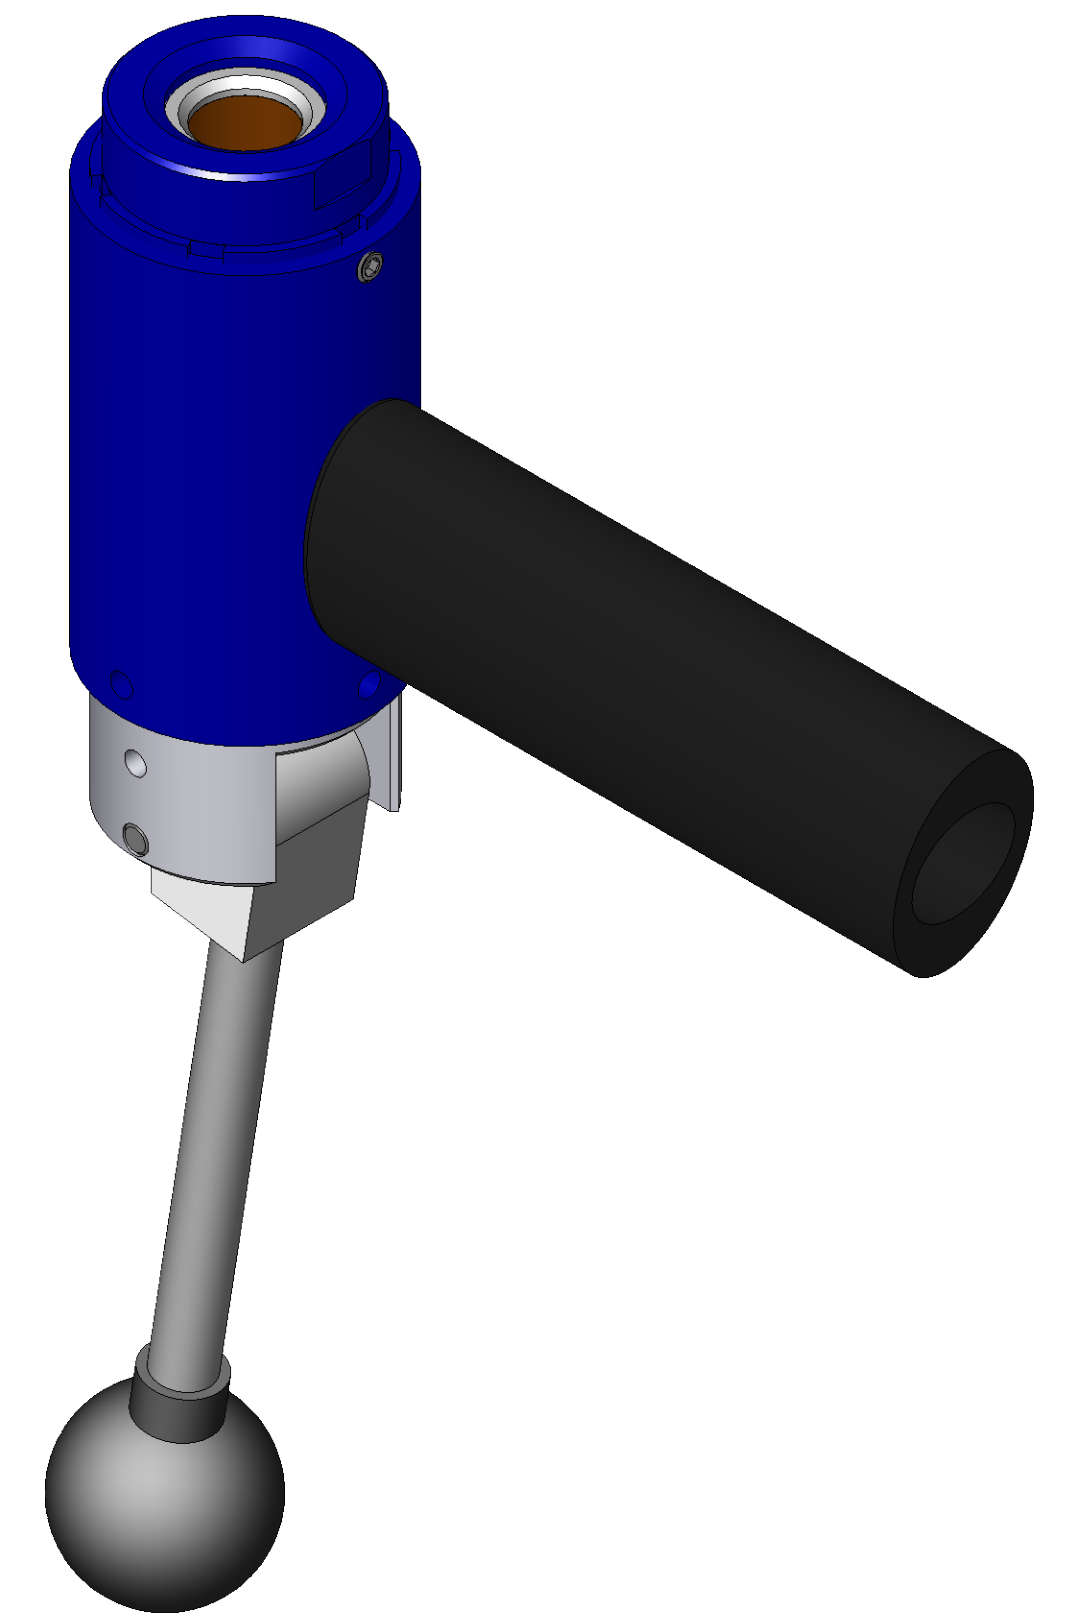

ITEM NO.	PART NUMBER	DESCRIPTION	QTY.
10	MACH-004223	Body, CTS, HO32	1
20	MACH-005384	Piston, CTS, HO32	1
30	SEAL-005455	CO32-ORING 120	2
40	MACH-005554	Cam, CTS, HO32-33	1
50	HDW-005573	Knob, Connect, McMaster, 6046K4	1
60	MACH-004688	Stem, CTS, HO32-33	1
70	MACH-005531	Clevis, CTS, HO32-33	1
80	MACH-004271	Cap, CTS, HO32	1
90	MACH-005603	Lever, CTS, HI30-32	1
100	SEAX-008551	Oring, 125, Buna-N	1
110	MACH-005572	Handle, CTS, HO32-33	1
120	HDWX-035092	Dowel Pin, Connect, .1875 x 1.625in	1
130	HDWX-035089	Screw, Socket Set, 10-32 x .1875in	1
140	HDWX-035088	Screw, Socket Set Ext Tip, 8-32 x 0.375in	4
150	SEAL-005141	Seal, CTS, CO32-AD	1
160	MACH-004507	Washer, CTS, CO32-AD	2
170	HDW-005566	Handle Grip, Connect, SA-1073	1

SECTION A-A
SCALE 4 : 3

SIZE	DESCRIPTION
D	Connect Assembly, CTS, HOH32-AD
PART NUMBER	REV
CTSC-003999	A
DATE	DRAWN BY
4/7/26	KM
CHECKED BY	SHEET
KM	1 OF 1