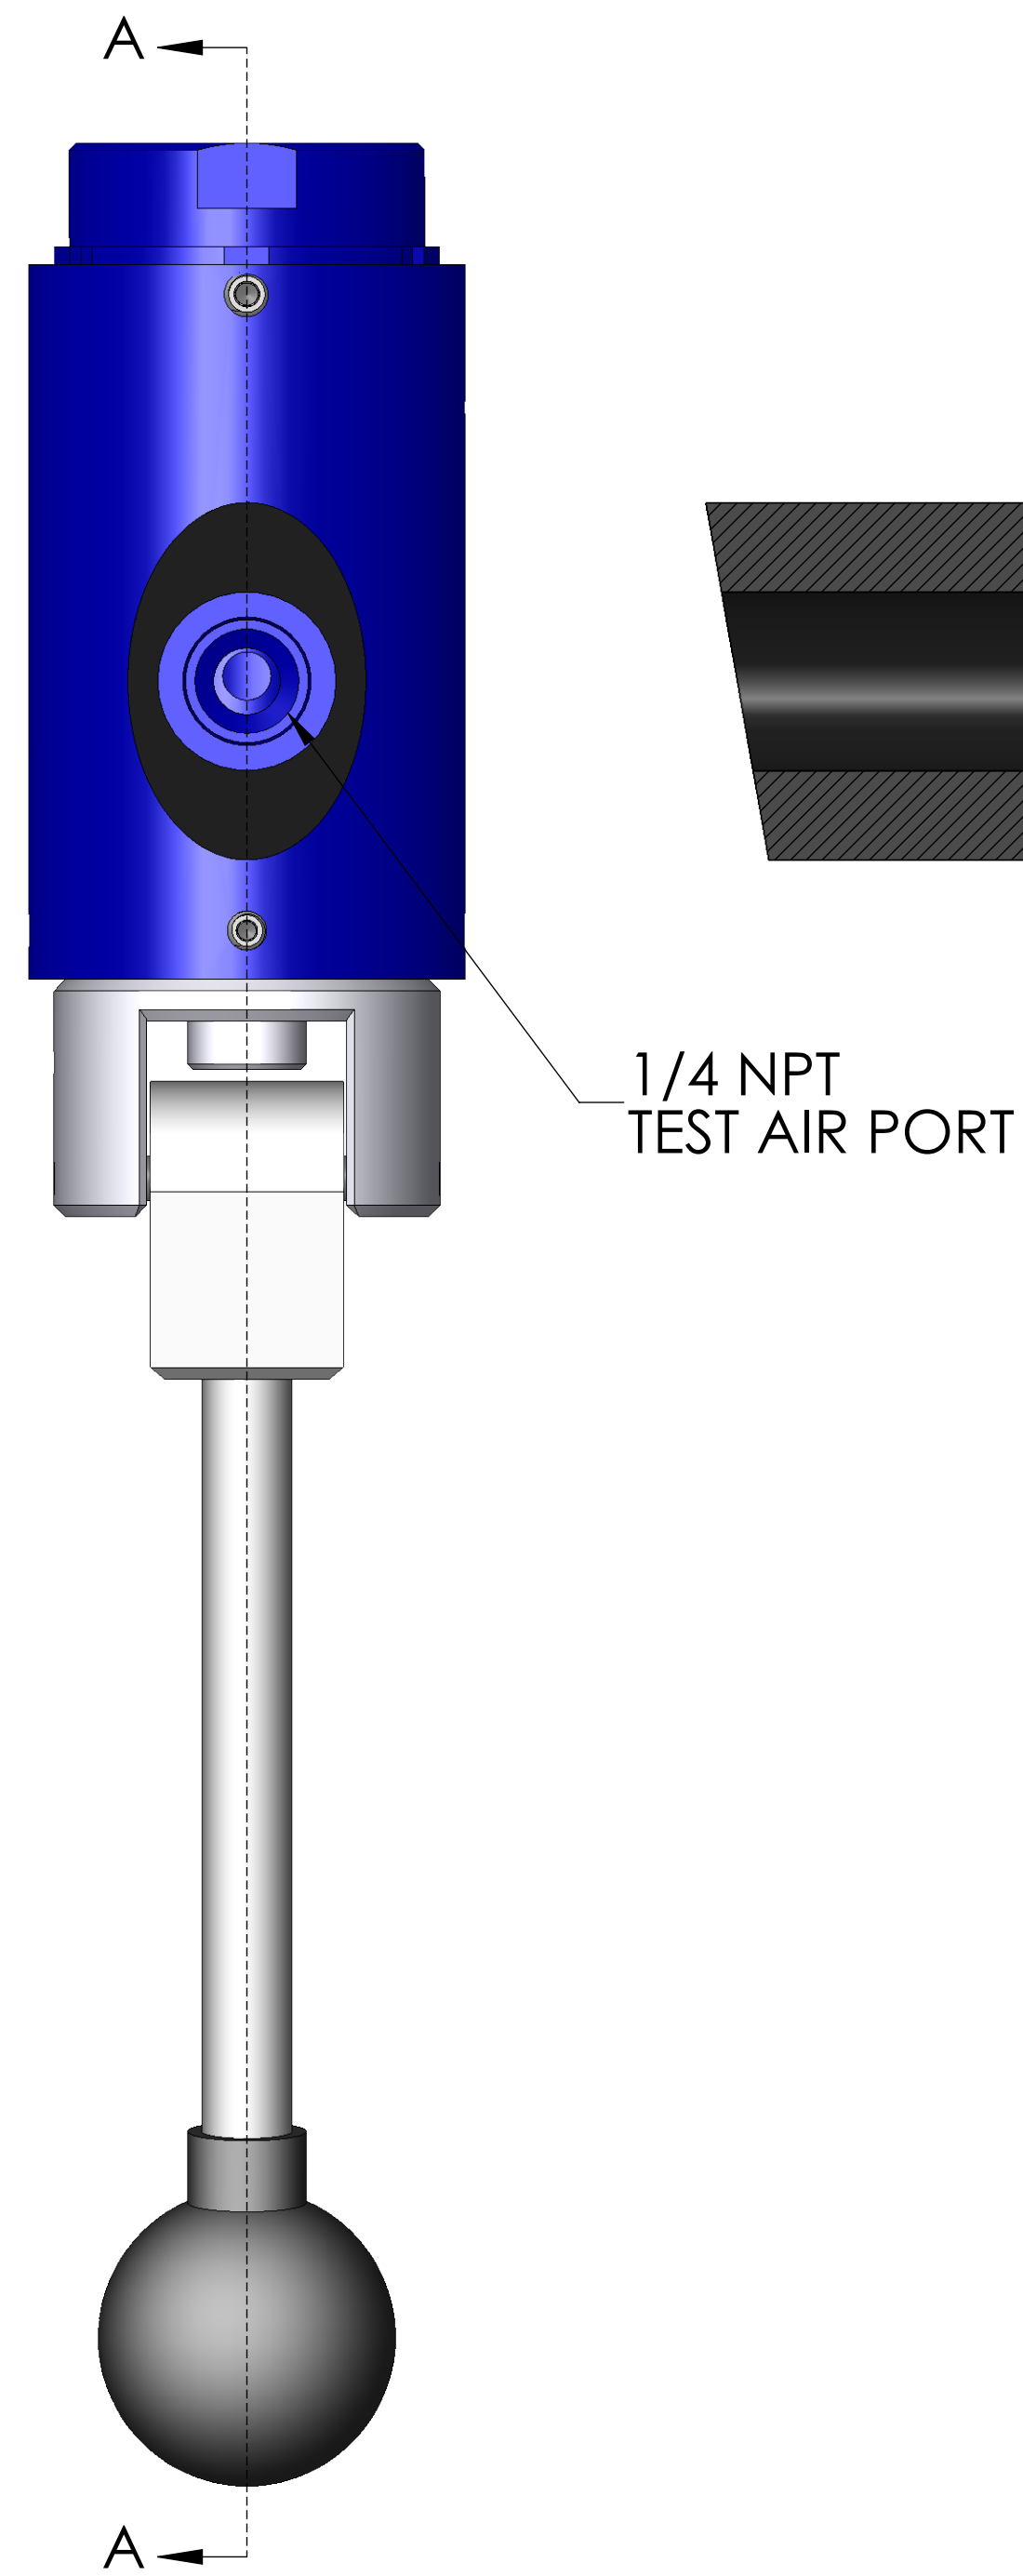

ITEM NO.	PART NUMBER	DESCRIPTION	QTY.
10	MACH-004223	Body, CTS, HO32	1
20	MACH-005384	Piston, CTS, HO32	1
30	SEAL-005455	CO32-ORING 120	2
40	MACH-005554	Cam, CTS, HO32-33	1
50	HDW-005573	Knob, Connect, McMaster, 6046K4	1
60	MACH-004688	Stem, CTS, HO32-33	1
70	MACH-005531	Clevis, CTS, HO32-33	1
80	MACH-004271	Cap, CTS, HO32	1
90	MACH-005603	Lever, CTS, HI30-32	1
100	SEAX-008551	Oring, 125, Buna-N	1
110	MACH-005572	Handle, CTS, HO32-33	1
120	HDWX-035092	Dowel Pin, Connect, .1875 x 1.625in	1
130	HDWX-035089	Screw, Socket Set, 10-32 x .1875in	1
140	HDWX-035088	Screw, Socket Set Ext Tip, 8-32 x 0.375in	4
150	SEAL-005134	Seal, CTS, CO32-AA	1
160	MACH-004505	Washer, CTS, CO32-AA	2
170	HDW-005566	Handle Grip, Connect, SA-1073	1

SECTION A-A  
SCALE 4 : 3

SIZE	DESCRIPTION	REV
D	Connect Assembly, CTS, HOH32-AA	A
PART NUMBER	CTSC-003994	
DATE	4/7/26	DRAWN BY: KM CHECKED BY: KM SHEET 1 OF 1