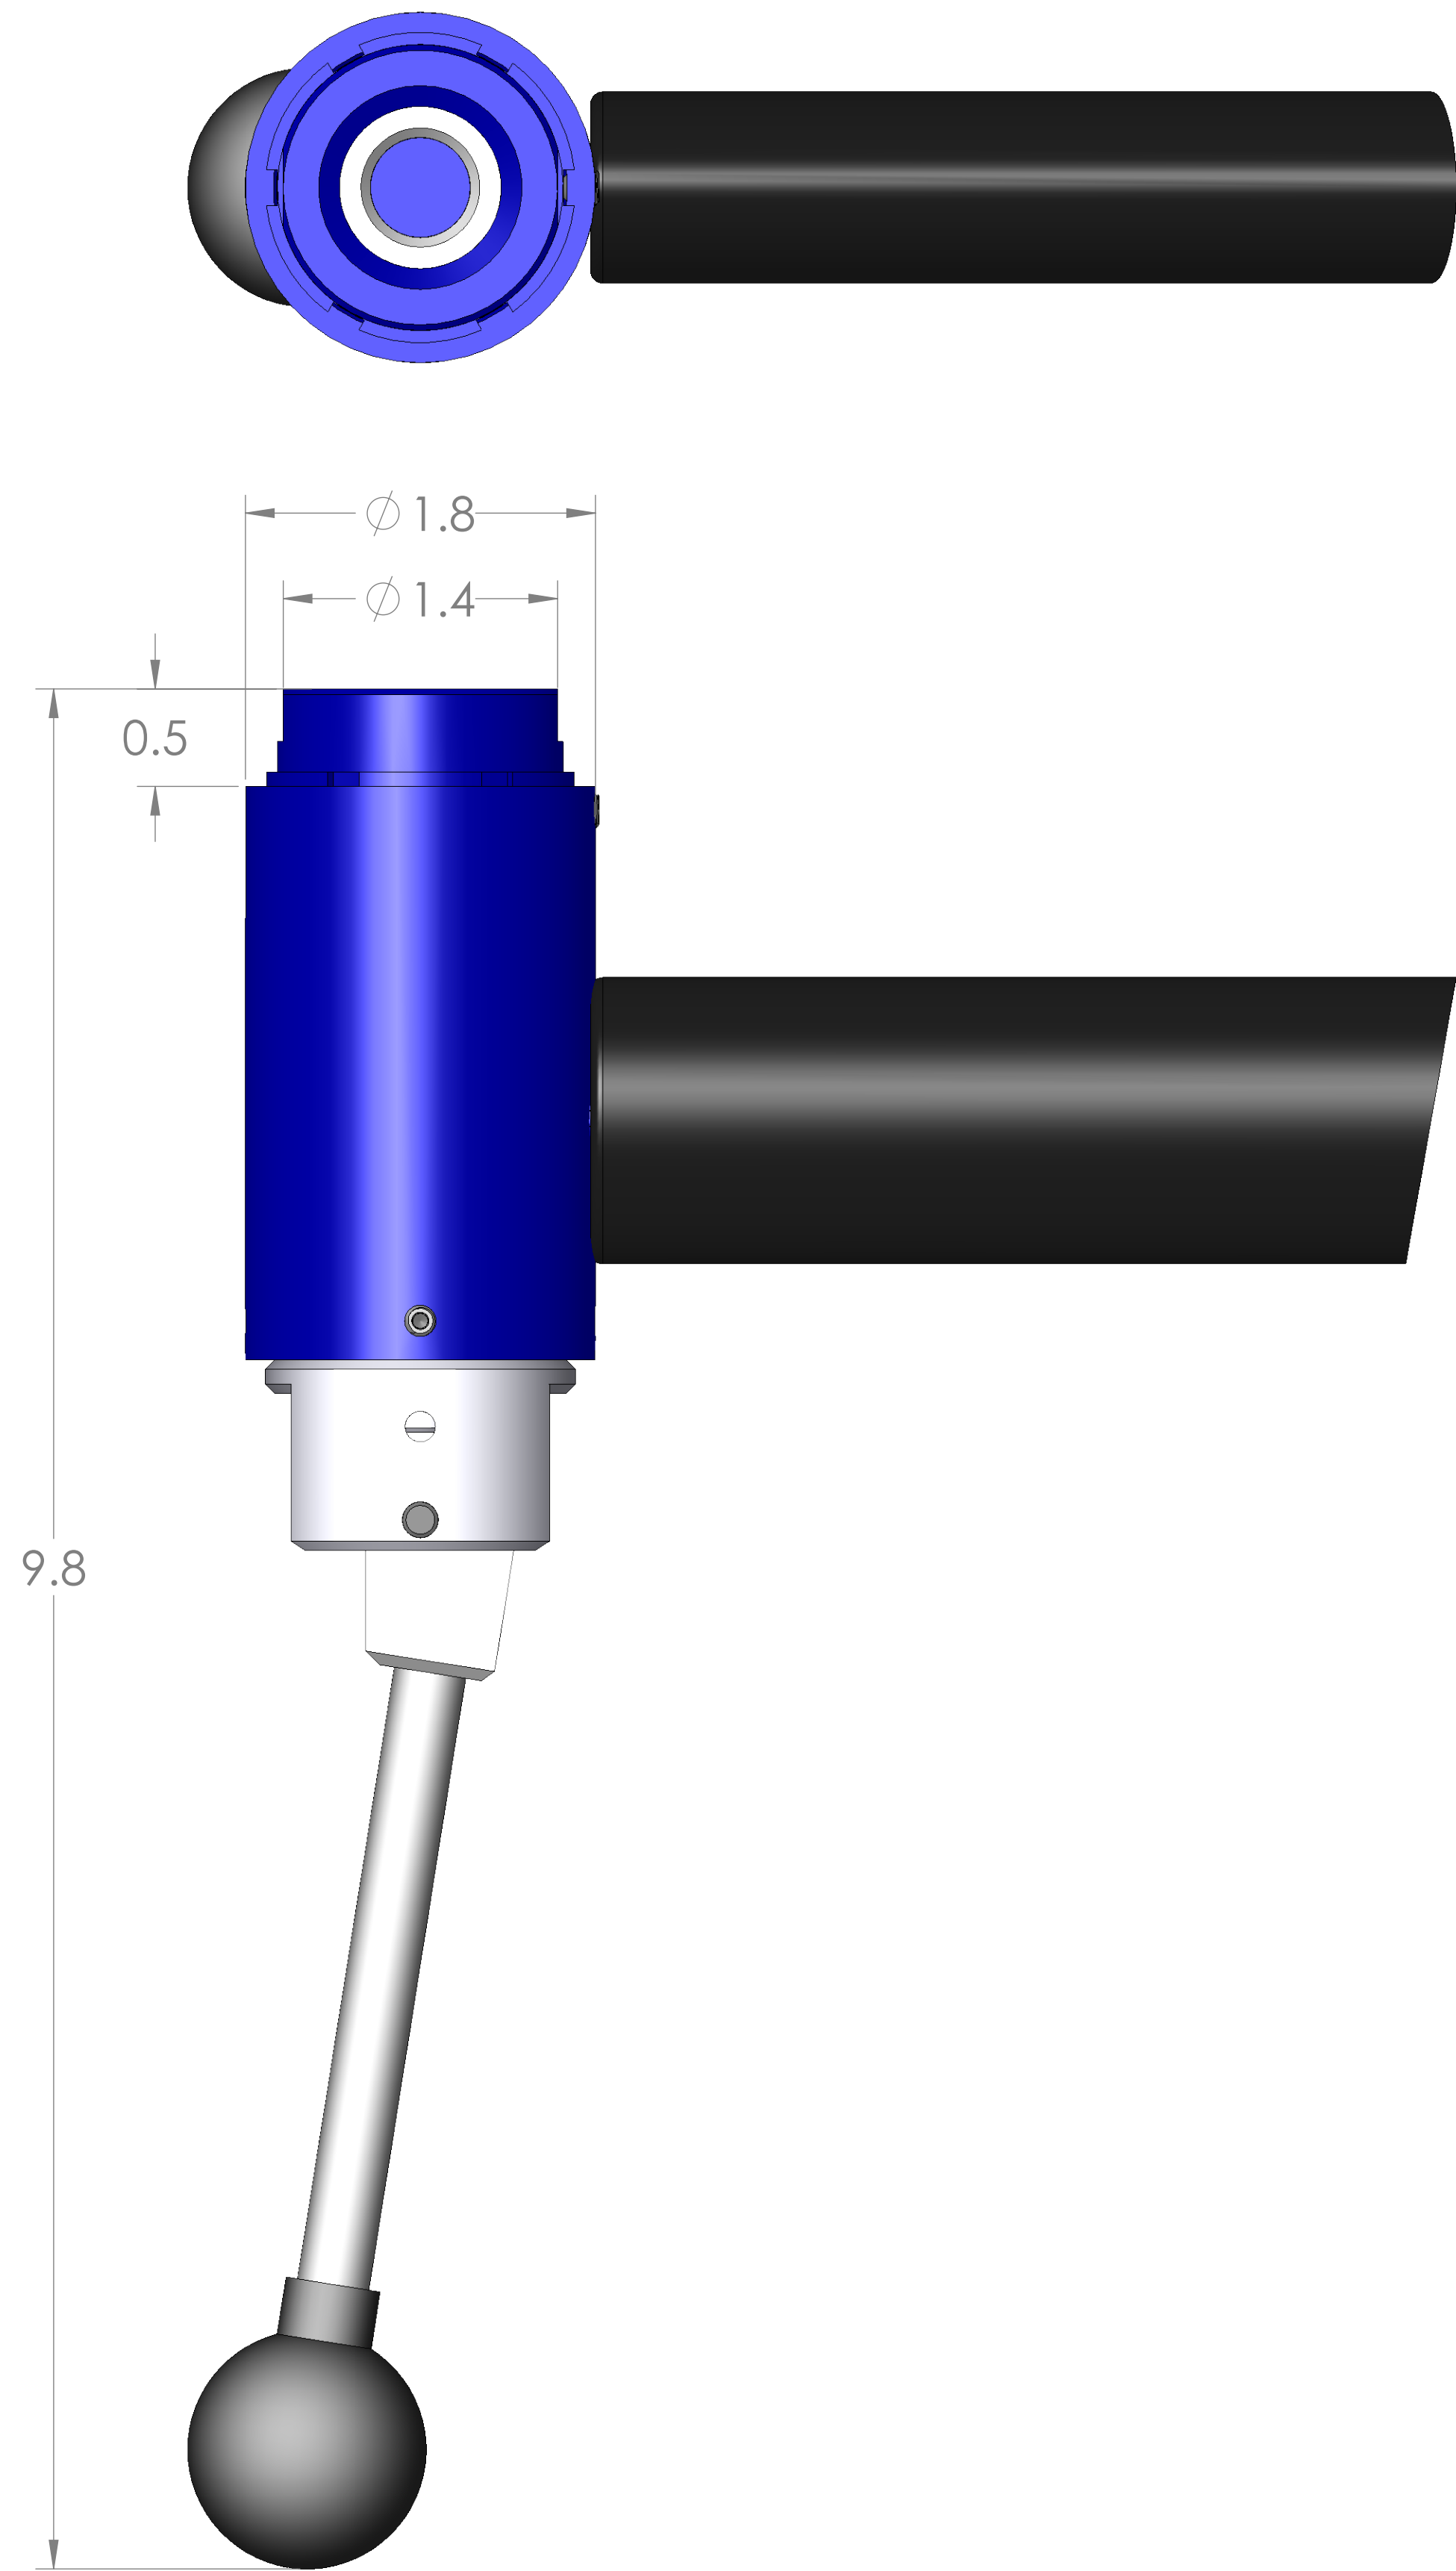

ITEM NO.	PART NUMBER	DESCRIPTION	QTY.
10	MACH-004223	Body, CTS, HO32	1
20	MACH-005384	Piston, CTS, HO32	1
30	SEAL-005455	CO32-ORING 120	2
40	MACH-005554	Cam, CTS, HO32-33	1
50	HDW-005573	Knob, Connect, McMaster, 6046K4	1
60	MACH-004688	Stem, CTS, HO32-33	1
70	MACH-005531	Clevis, CTS, HO32-33	1
80	MACH-004271	Cap, CTS, HO32	1
90	MACH-005603	Lever, CTS, HI30-32	1
100	SEAX-008551	Oring, 125, Buna-N	1
110	MACH-005572	Handle, CTS, HO32-33	1
120	HDWX-035092	Dowel Pin, Connect, .1875 x 1.625in	1
130	HDWX-035089	Screw, Socket Set, 10-32 x .1875in	1
140	HDWX-035088	Screw, Socket Set Ext Tip, 8-32 x 0.375in	4
150	SEAL-005134	Seal, CTS, CO32-AA	1
160	MACH-004505	Washer, CTS, CO32-AA	2
170	HDW-005566	Handle Grip, Connect, SA-1073	1

SECTION A-A  
SCALE 4 : 3

SIZE	DESCRIPTION	REV
D	Connect Assembly, CTS, HOH32-AA	A
PART NUMBER	CTSC-003994	
DATE	4/7/26	DRAWN BY: KM CHECKED BY: KM SHEET 1 OF 1