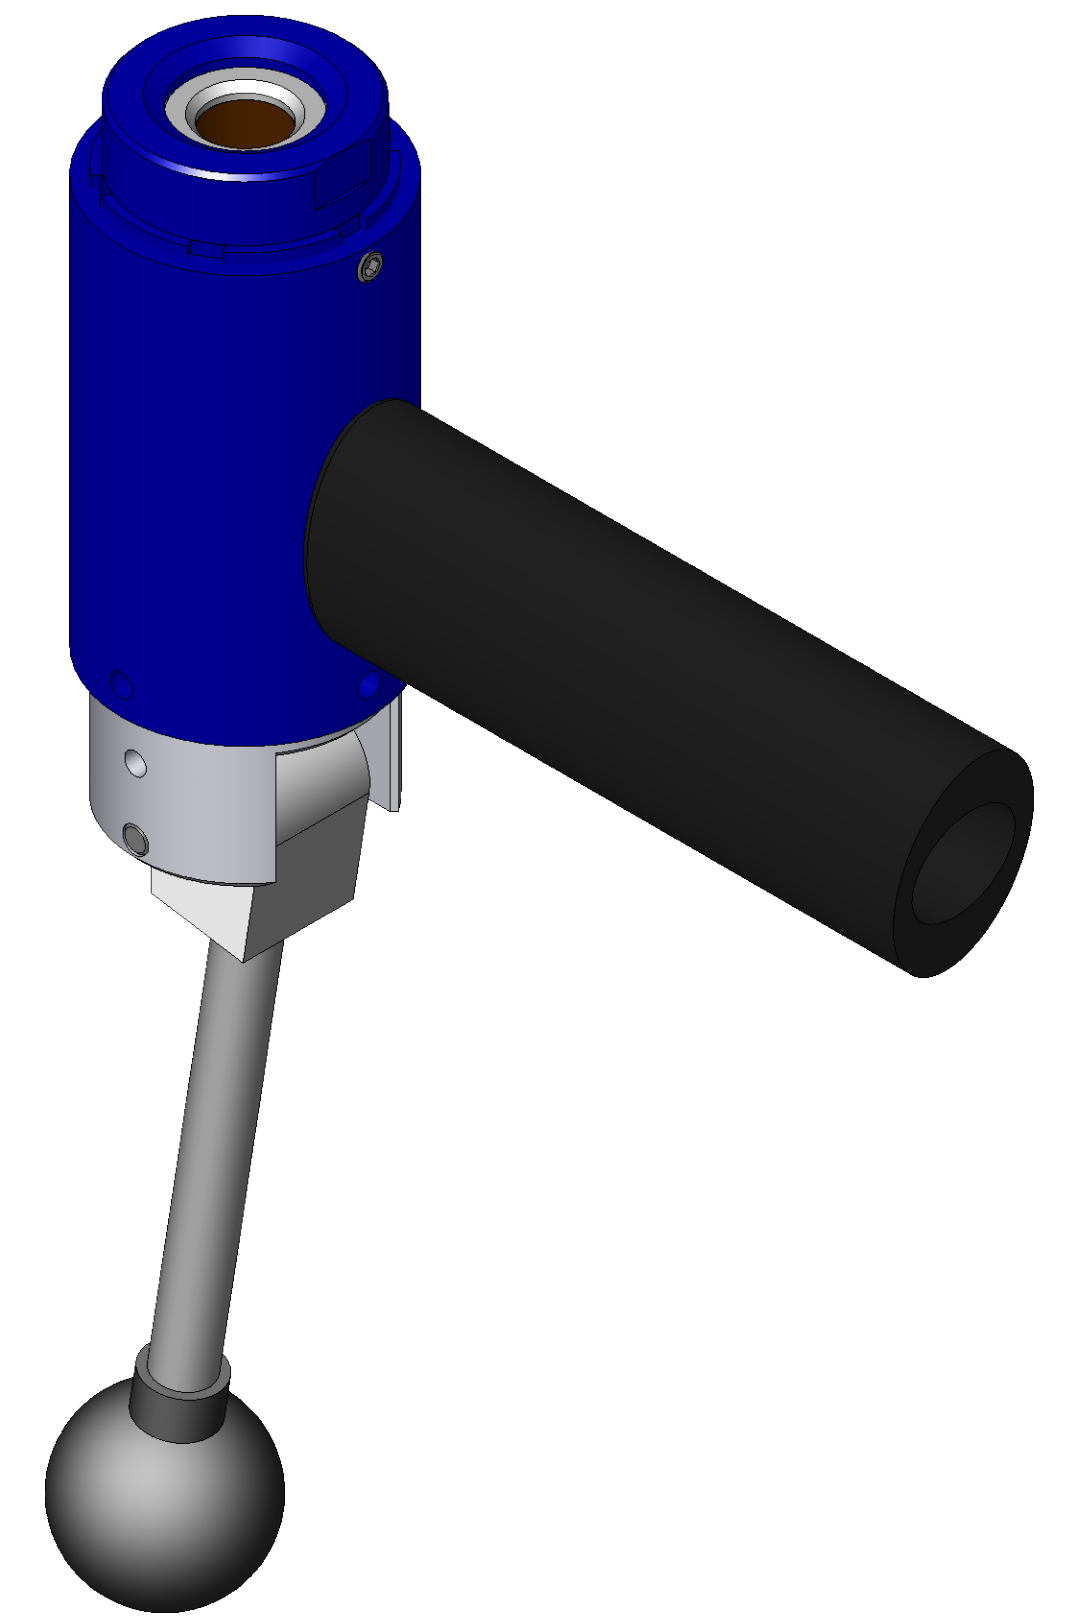

ITEM NO.	PART NUMBER	DESCRIPTION	QTY.
10	MACH-004223	Body, CTS, HO32	1
20	MACH-005384	Piston, CTS, HO32	1
30	SEAL-005455	CO32-ORING 120	2
40	MACH-005554	Cam, CTS, HO32-33	1
50	HDW-005573	Knob, Connect, McMaster, 6046K4	1
60	MACH-004688	Stem, CTS, HO32-33	1
70	MACH-005531	Clevis, CTS, HO32-33	1
80	MACH-004271	Cap, CTS, HO32	1
90	MACH-005603	Lever, CTS, HI30-32	1
100	SEAX-008551	Oring, 125, Buna-N	1
110	MACH-005572	Handle, CTS, HO32-33	1
120	HDWX-035092	Dowel Pin, Connect, .1875 x 1.625in	1
130	HDWX-035089	Screw, Socket Set, 10-32 x .1875in	1
140	HDWX-035088	Screw, Socket Set Ext Tip, 8-32 x 0.375in	4
150	SEAL-005134	Seal, CTS, CO32-AA	1
160	MACH-004505	Washer, CTS, CO32-AA	2
170	HDW-005566	Handle Grip, Connect, SA-1073	1

SECTION A-A  
SCALE 4 : 3

SIZE	DESCRIPTION	REV
D	Connect Assembly, CTS, HOH32-AA	A
PART NUMBER	CTSC-003994	
DATE	4/7/26	DRAWN BY: KM CHECKED BY: KM SHEET 1 OF 1