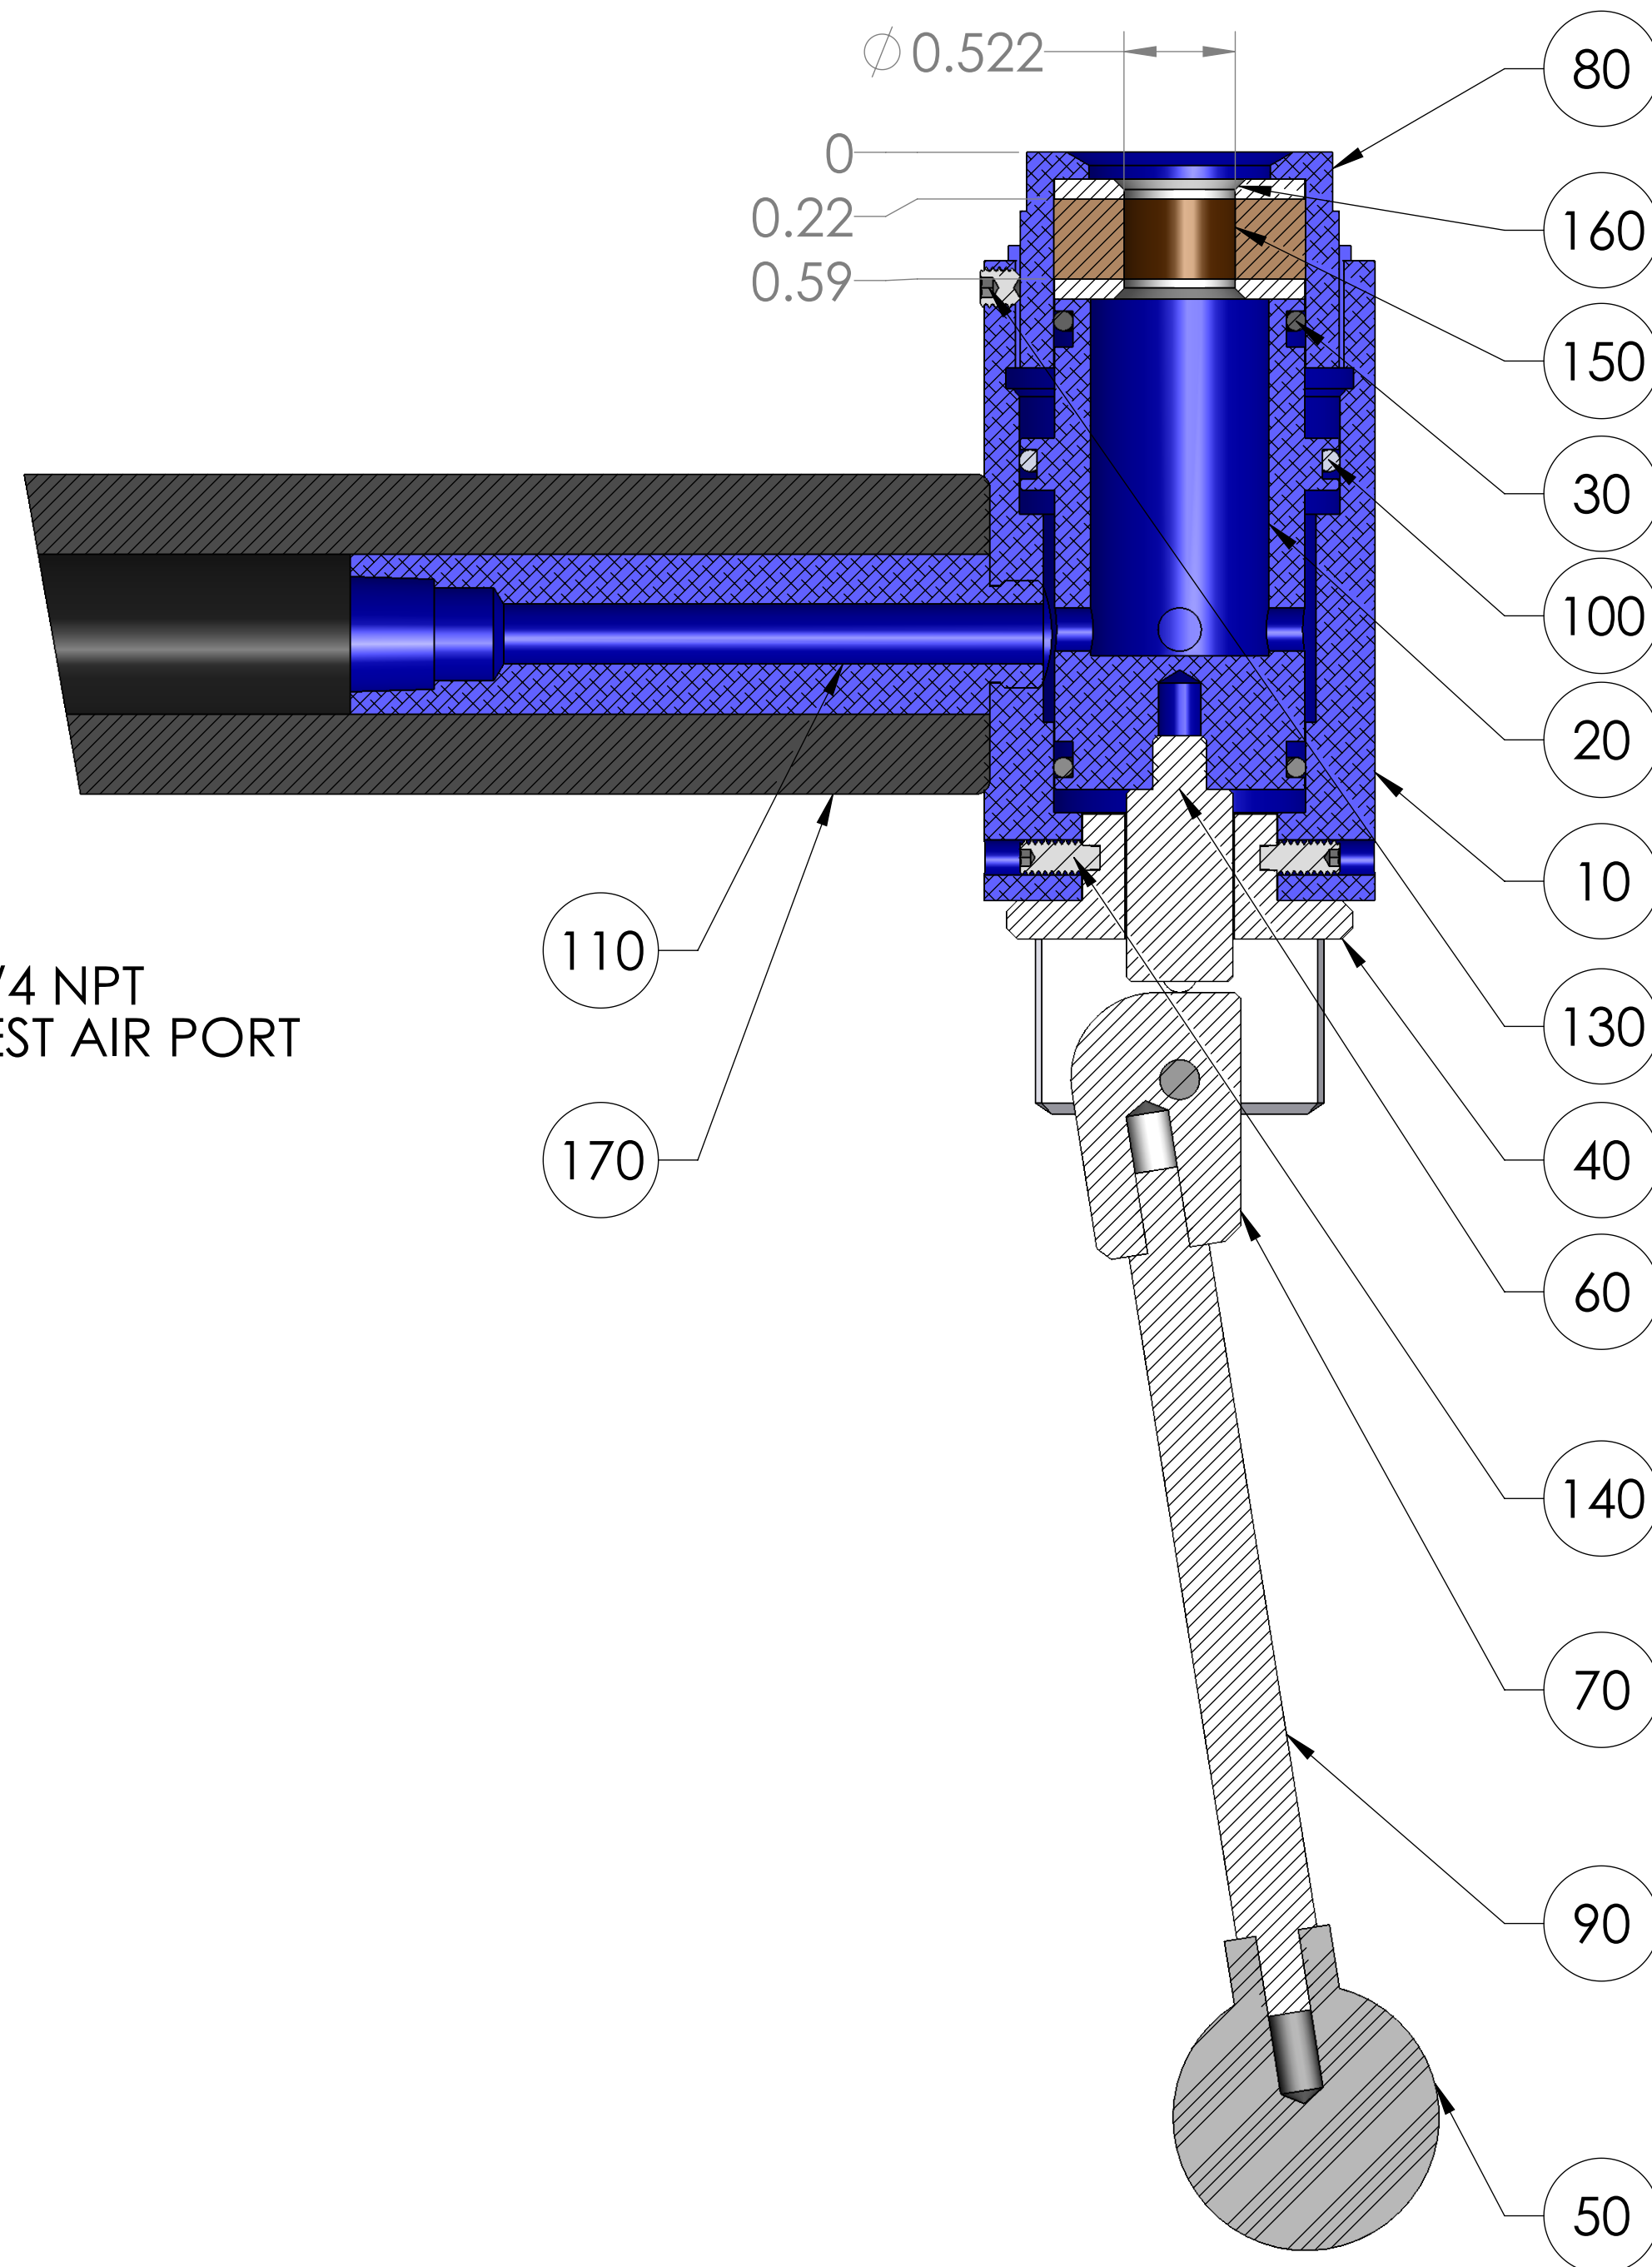

ITEM NO.	PART NUMBER	DESCRIPTION	QTY.
10	MACH-004223	Body, CTS, HO32	1
20	MACH-005384	Piston, CTS, HO32	1
30	SEAL-005455	CO32-ORING 120	2
40	MACH-005554	Cam, CTS, HO32-33	1
50	HDW-005573	Knob, Connect, McMaster, 6046K4	1
60	MACH-004688	Stem, CTS, HO32-33	1
70	MACH-005531	Clevis, CTS, HO32-33	1
80	MACH-004271	Cap, CTS, HO32	1
90	MACH-005603	Lever, CTS, HI30-32	1
100	SEAX-008551	Oring, 125, Buna-N	1
110	MACH-005572	Handle, CTS, HO32-33	1
120	HDWX-035092	Dowel Pin, Connect, .1875 x 1.625in	1
130	HDWX-035089	Screw, Socket Set, 10-32 x .1875in	1
140	HDWX-035088	Screw, Socket Set Ext Tip, 8-32 x 0.375in	4
150	SEAL-005134	Seal, CTS, CO32-AA	1
160	MACH-004505	Washer, CTS, CO32-AA	2
170	HDW-005566	Handle Grip, Connect, SA-1073	1

SECTION A-A  
SCALE 4 : 3

SIZE	DESCRIPTION	REV
D	Connect Assembly, CTS, HOH32-AA	A
PART NUMBER	CTSC-003994	
DATE	4/7/26	DRAWN BY: KM CHECKED BY: KM SHEET 1 OF 1