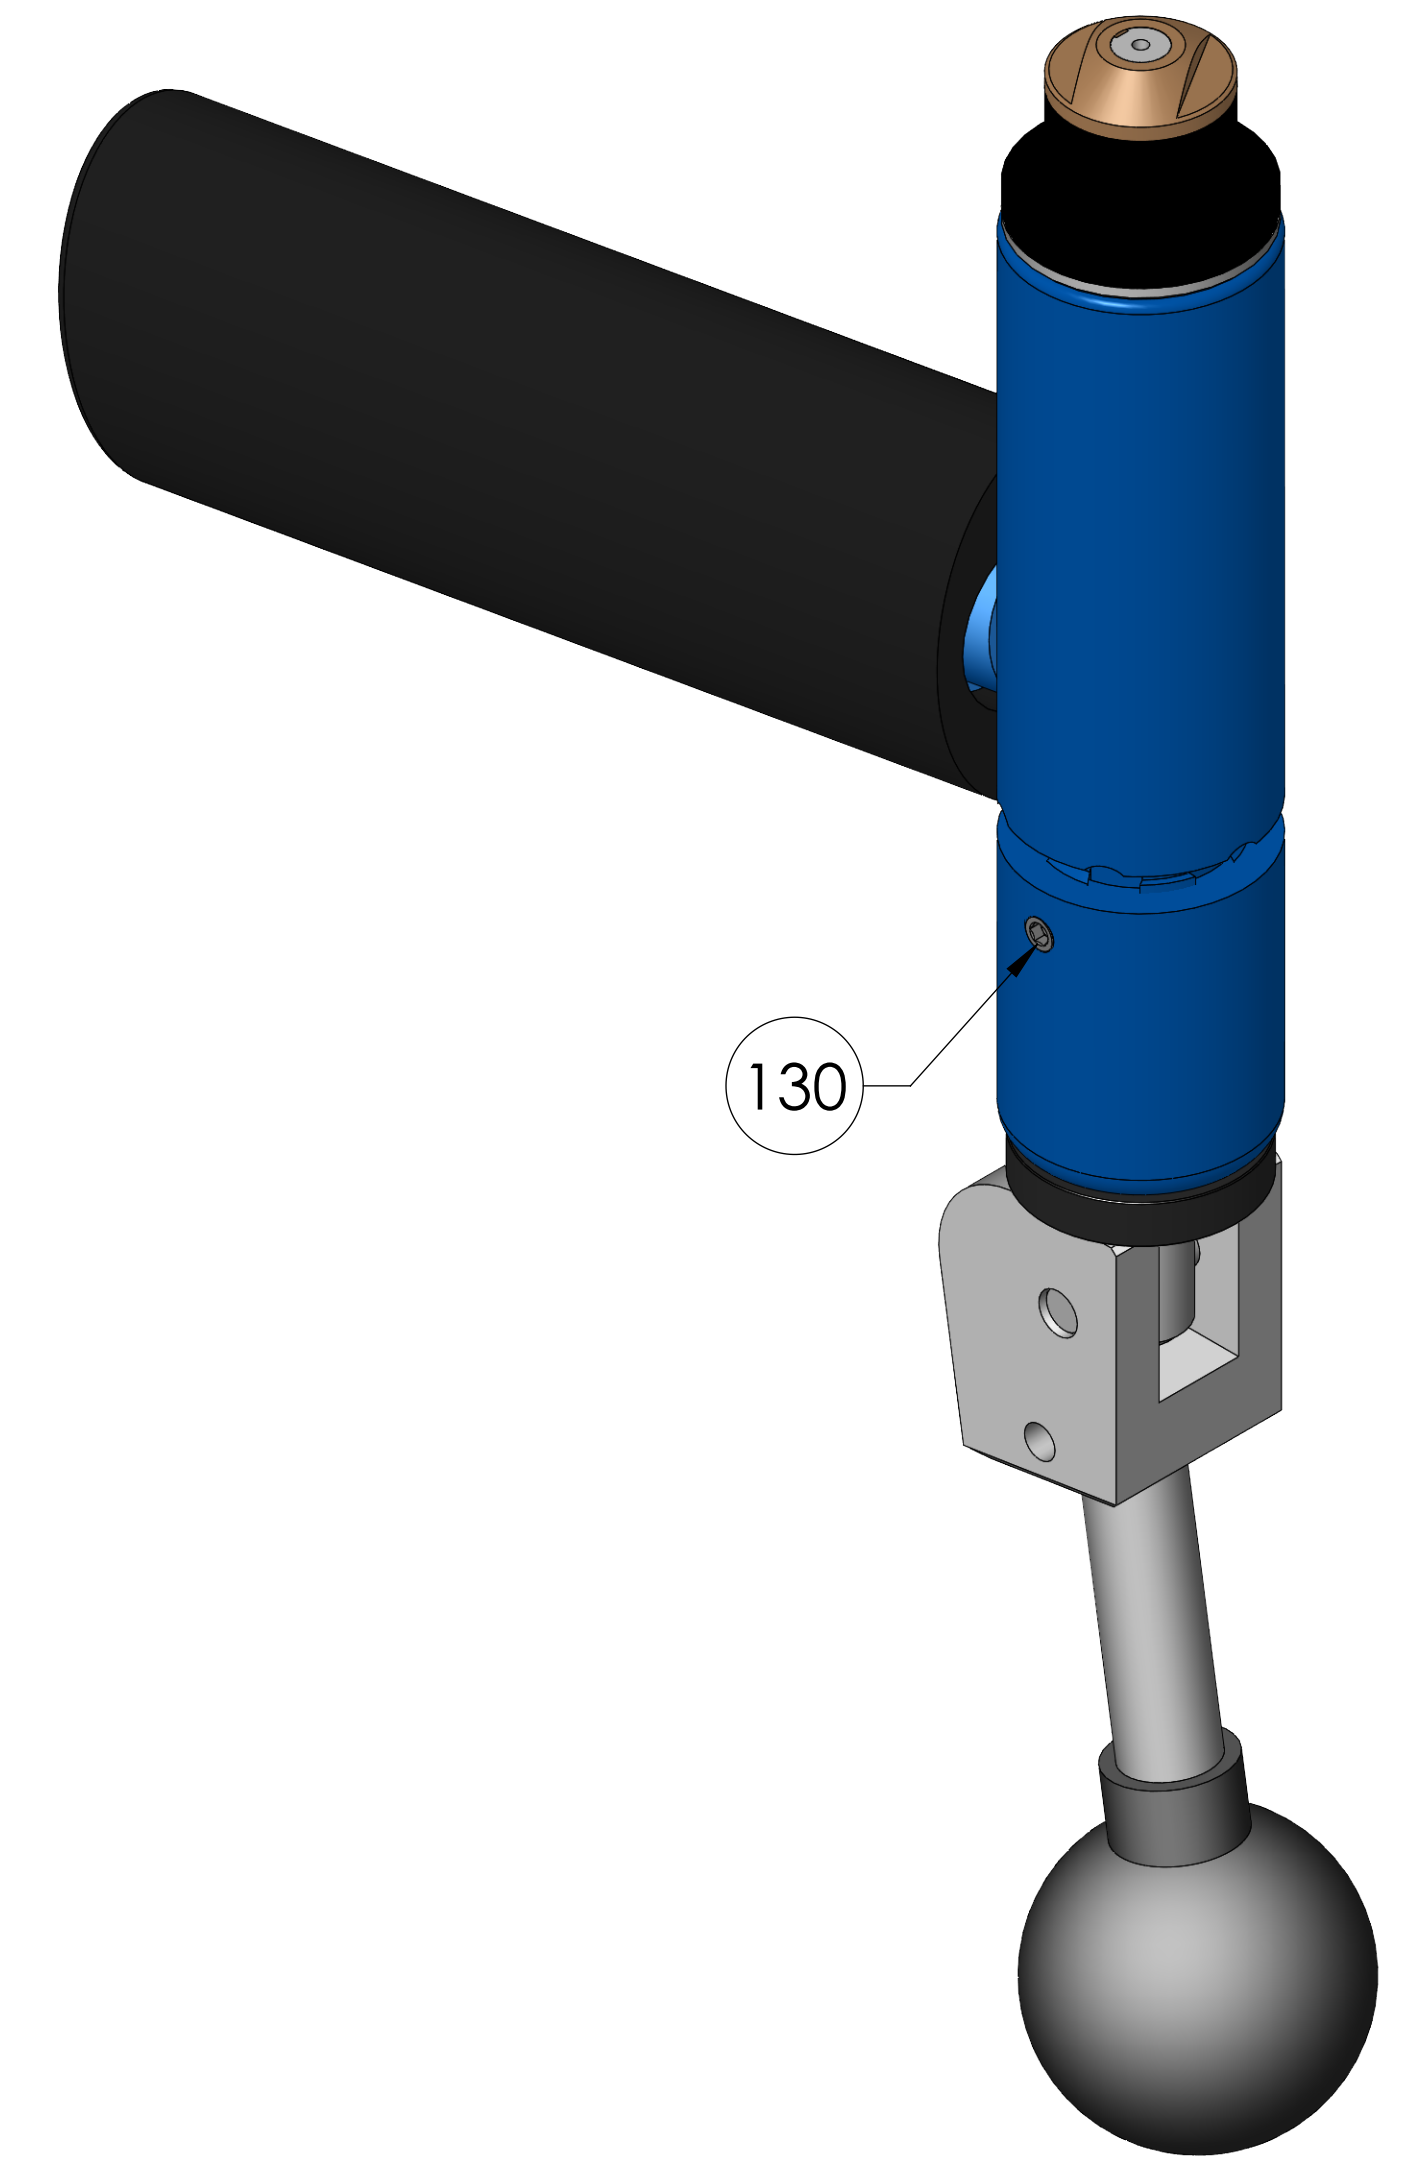

SECTION A-A
SCALE 1.5 : 1

ITEM NO.	PART NUMBER	DESCRIPTION	QTY.
10	MACH-004208	Body w Fill Port, CTS, HI32	1
20	MACH-004267	Cap, CTS, HI30-32	1
30	MACH-005526	Thread Port Clevis, CTS, HI30-32	1
40	MACH-005571	Handle, CTS, HI30-35	1
50	MACH-004671	Stem w Fill Port, CTS, HI32	1
60	SEAX-008488	-008 BUNA-N O-RING	2
70	HDW-005566	Handle Grip, Connect, SA-1073	1
80	HDW-005573	Knob, Connect, McMaster, 6046K4	1
90	HDW-005405	Spring, Connect, LC-042G-04-M	1
100	HDW-034018	Washer, Connect, Flat Reid, FW-3	1
110	MECX-017814	Dowel Pin, Connect, .188 x .75	1
120	MACH-005575	Short Lever, CTS, HI30-32	1
130	HDWX-035085	Screw, Socket Set, 8-32 x 0.125in, Thread	1
140	MACH-004442	Washer, CTS, CI32-SAE-F	1
150	SEAL-004842	Seal, CTS, CI32-SAE-F	1
160	MACH-004314	Nose, CTS, CI32-SAE-F	1

SIZE	DESCRIPTION
D	Connect Assembly, CTS, HIH32-SAE-0750
PART NUMBER	REV
CTSC-003835	A
DATE	DRAWN BY
10/19/18	CHECKED BY JAW
	SHEET 1 OF 1