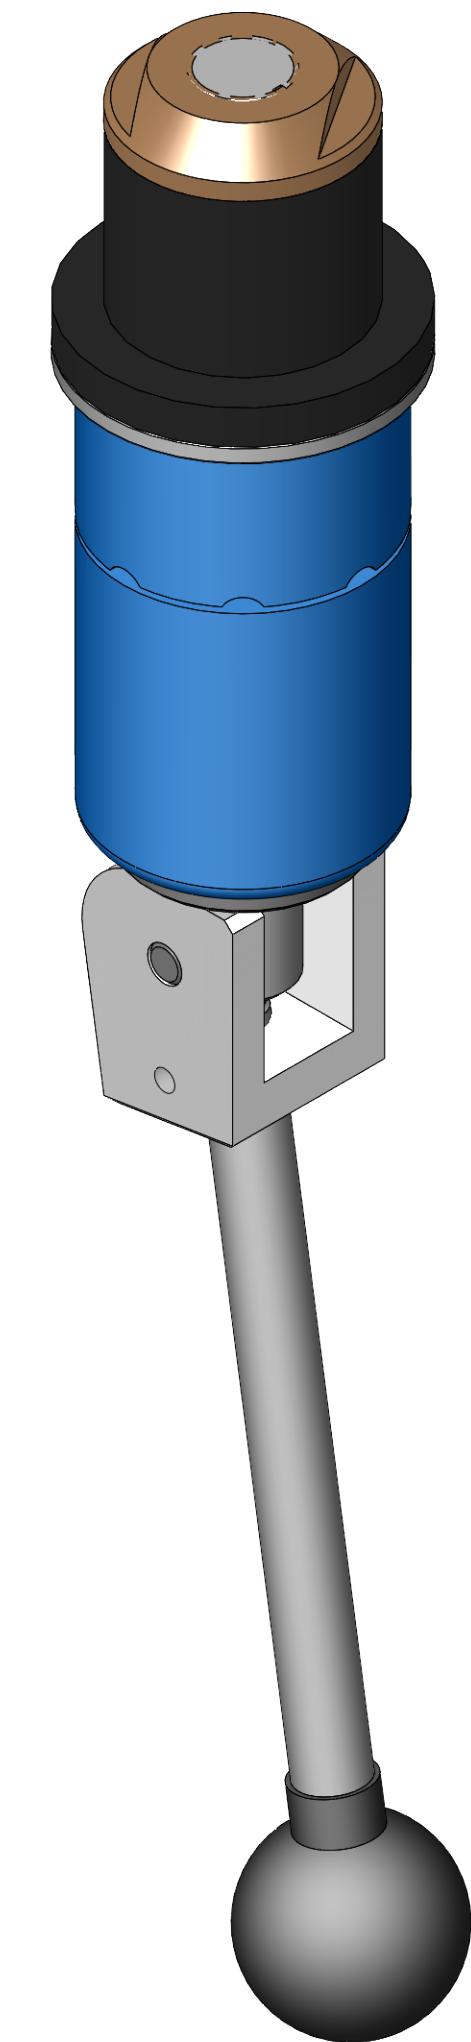

SECTION A-A

ITEM NO.	PART NUMBER	DESCRIPTION	QTY.
10	MACH-004213	Body w No Fill Port, CTS, HI35	1
20	MACH-004268	Cap, CTS, HI33-35	1
30	MACH-005527	Clevis, CTS, HI33-35	1
40	MACH-005604	Lever, CTS, HI33-35	1
50	HDW-005573	Knob, Connect, McMaster, 6046K4	1
60	MACH-004678	Stem w No Fill Port, CTS, HI35	1
70	HDW-034019	Washer, Connect, Flat Reid, FW-5	1
80	HDW-005412	Spring, Connect, LC-063L-2-S	1
90	HDWX-035090	Screw, Socket Set, .25-20 x .3125in	1
100	HDWX-035093	Dowel Pin, Connect, .25 x 1.125in	1
110	HDW-005551	Sleeve Bearing, Connect, .878 ID x 1.128 OD x 1.0 LG	1
120	SEAL-004930	Seal, CTS, CI35-M42	1
130	MACH-004343	Nose, CTS, CI35-M42	1
140	MACH-004463	Washer, CTS, CI35-M42	1

SIZE D	DESCRIPTION Connect Assembly, CTS, HI35-M42	REV A
PART NUMBER CTSC-003787		DATE 10/19/18
DRAWN BY		CHECKED BY JAW SHEET 1 OF 1