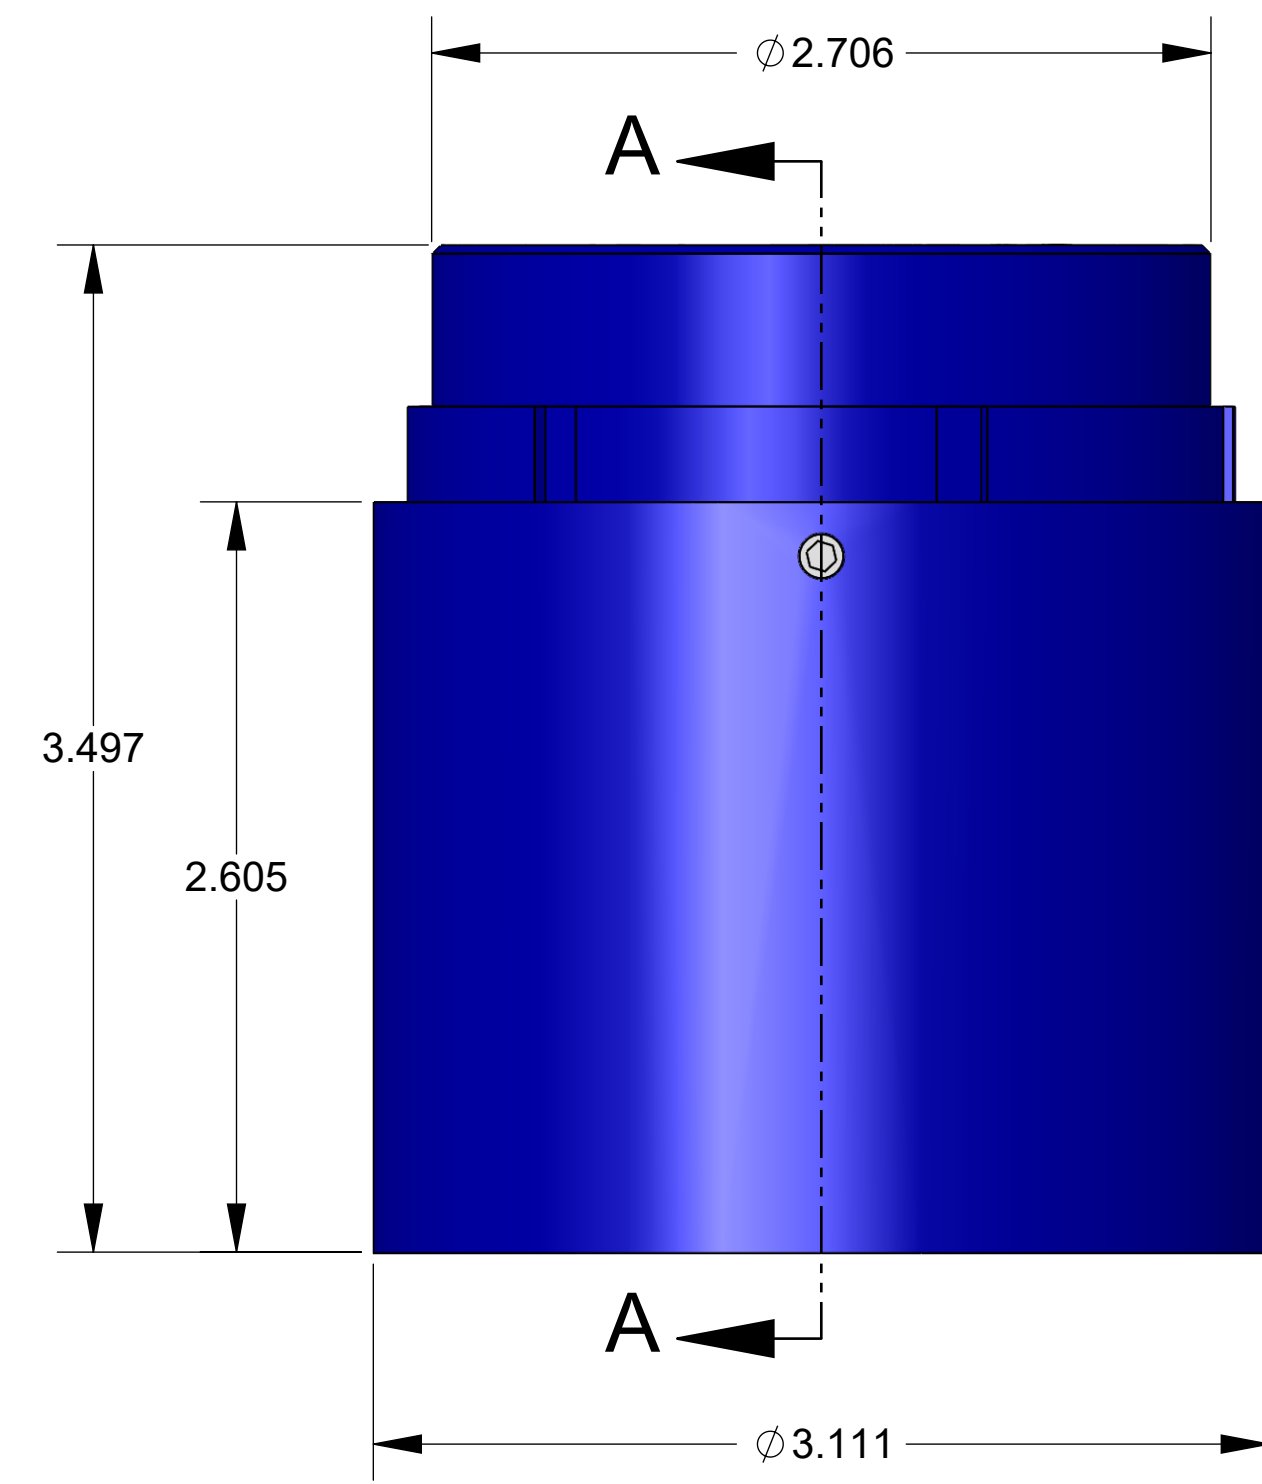

ITEM NO.	PART NUMBER	DESCRIPTION	QTY.
10	MACH-004196	Body, CTS, CO33	1
20	MACH-005379	Piston, CTS, CO33	1
30	SEAL-005458	CO33-ORING 332	1
40	SEAL-005457	CO33-ORING 223	2
50	MACH-004263	Cap, CTS, CO33	1
60	HDW-005511	Screw, Socket Set, 10-32 x 0.1875in	1
70	SEAL-042566	Seal, CTS, CO33-SAE-1187	1
80	MACH-042565	Washer, CTS, CO33-SAE-1187	2

SECTION A-A  
SCALE 3 : 2

SIZE	DESCRIPTION		
D	Connect Assembly, CTS, CO33-SAE-1187		
PART NUMBER		REV	
CTSC-003290		A	
DATE	DRAWN BY	CHECKED BY	SHEET
7/13/05		DAS	1 OF 1