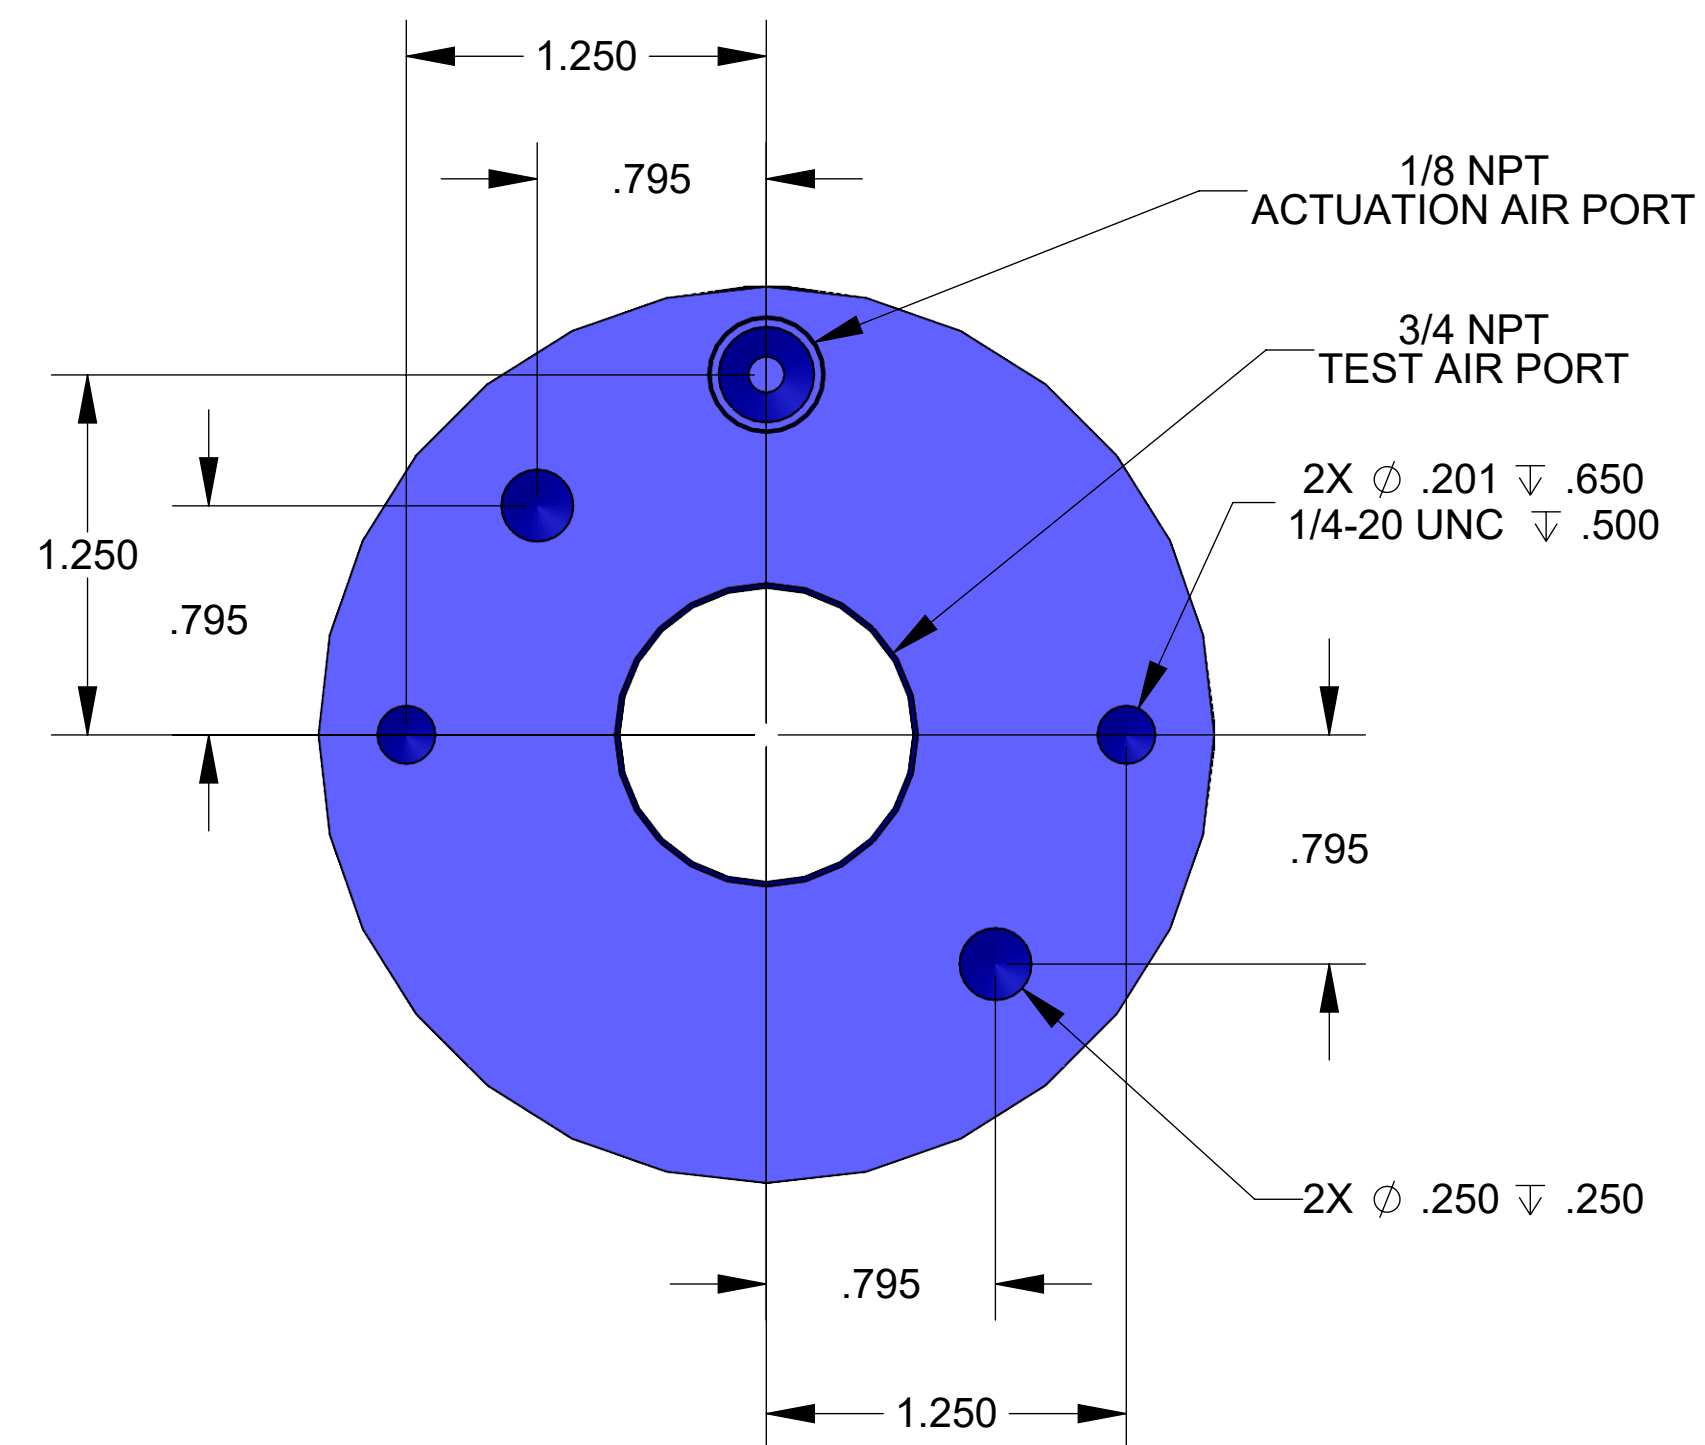

ITEM NO.	PART NUMBER	DESCRIPTION	QTY.
10	MACH-004196	Body, CTS, CO33	1
20	MACH-005379	Piston, CTS, CO33	1
30	SEAL-005458	CO33-ORING 332	1
40	SEAL-005457	CO33-ORING 223	2
50	MACH-004263	Cap, CTS, CO33	1
60	HDW-005511	Screw, Socket Set, 10-32 x 0.1875in	1
70	SEAL-042566	Seal, CTS, CO33-SAE-1187	1
80	MACH-042565	Washer, CTS, CO33-SAE-1187	2

SECTION A-A  
SCALE 3 : 2

SIZE	DESCRIPTION		
D	Connect Assembly, CTS, CO33-SAE-1187		
PART NUMBER		REV	
CTSC-003290		A	
DATE	DRAWN BY	CHECKED BY	SHEET
7/13/05		DAS	1 OF 1