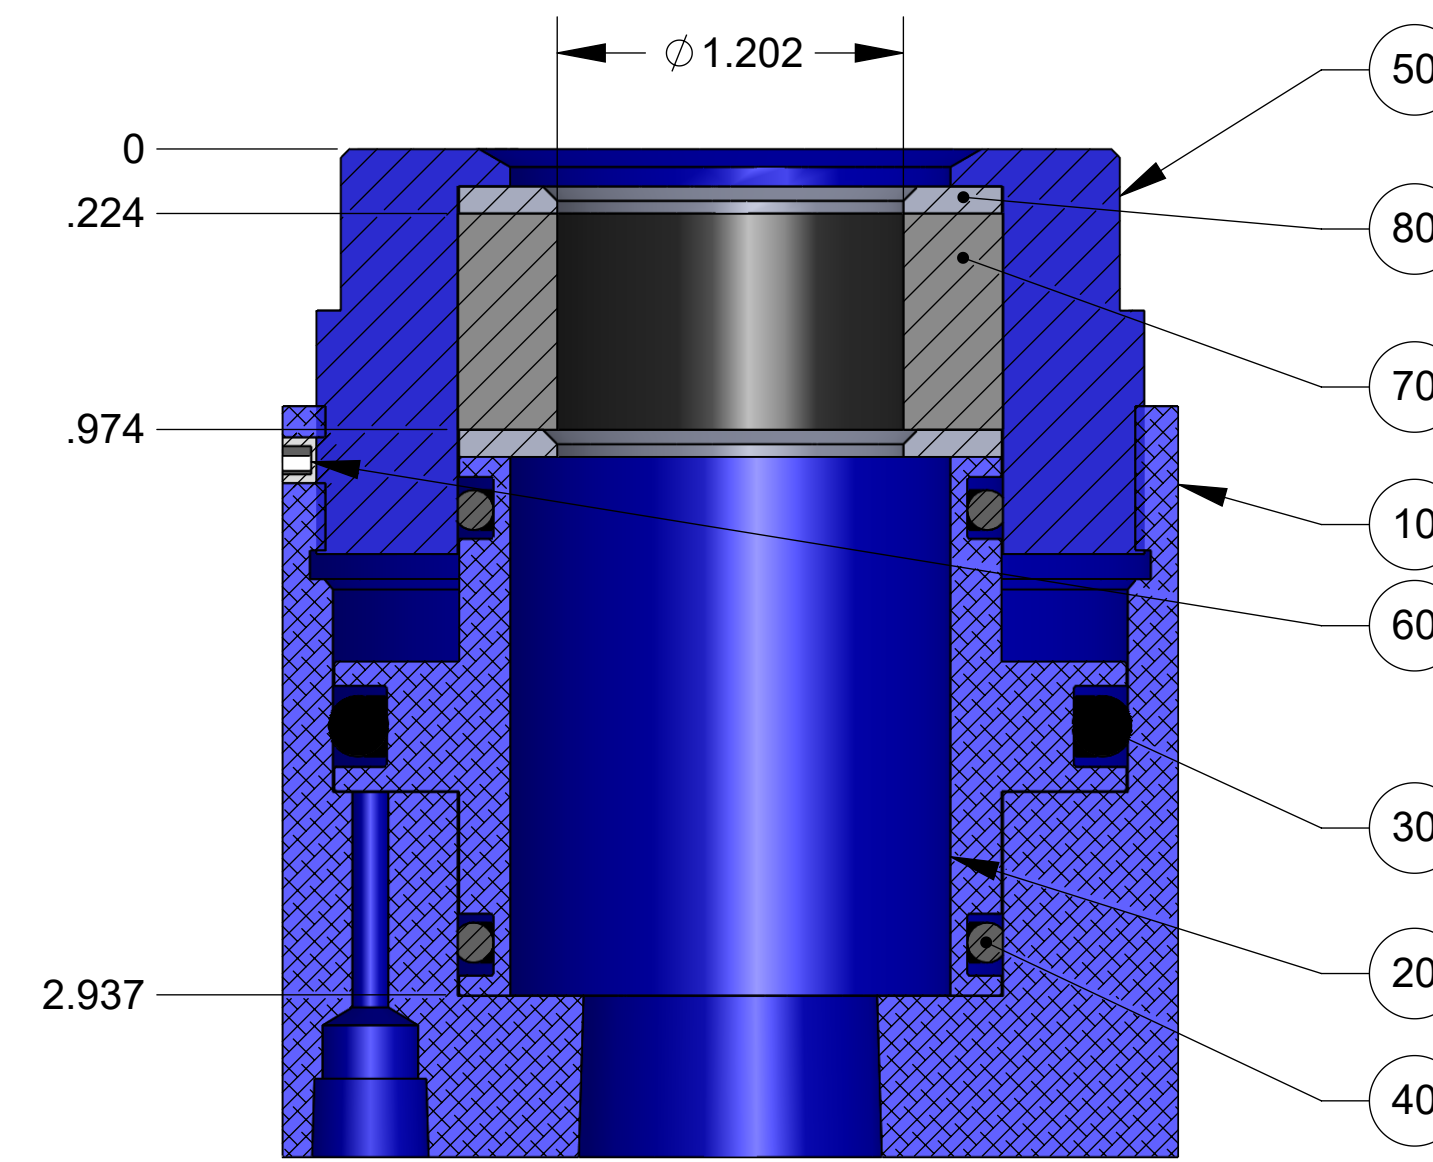

ITEM NO.	PART NUMBER	DESCRIPTION	QTY.
10	MACH-004196	Body, CTS, CO33	1
20	MACH-005379	Piston, CTS, CO33	1
30	SEAL-005458	CO33-ORING 332	1
40	SEAL-005457	CO33-ORING 223	2
50	MACH-004263	Cap, CTS, CO33	1
60	HDW-005511	Screw, Socket Set, 10-32 x 0.1875in	1
70	SEAL-042566	Seal, CTS, CO33-SAE-1187	1
80	MACH-042565	Washer, CTS, CO33-SAE-1187	2

SECTION A-A  
SCALE 3 : 2

SIZE	DESCRIPTION		
D	Connect Assembly, CTS, CO33-SAE-1187		
PART NUMBER		REV	
CTSC-003290		A	
DATE	DRAWN BY	CHECKED BY	SHEET
7/13/05		DAS	1 OF 1