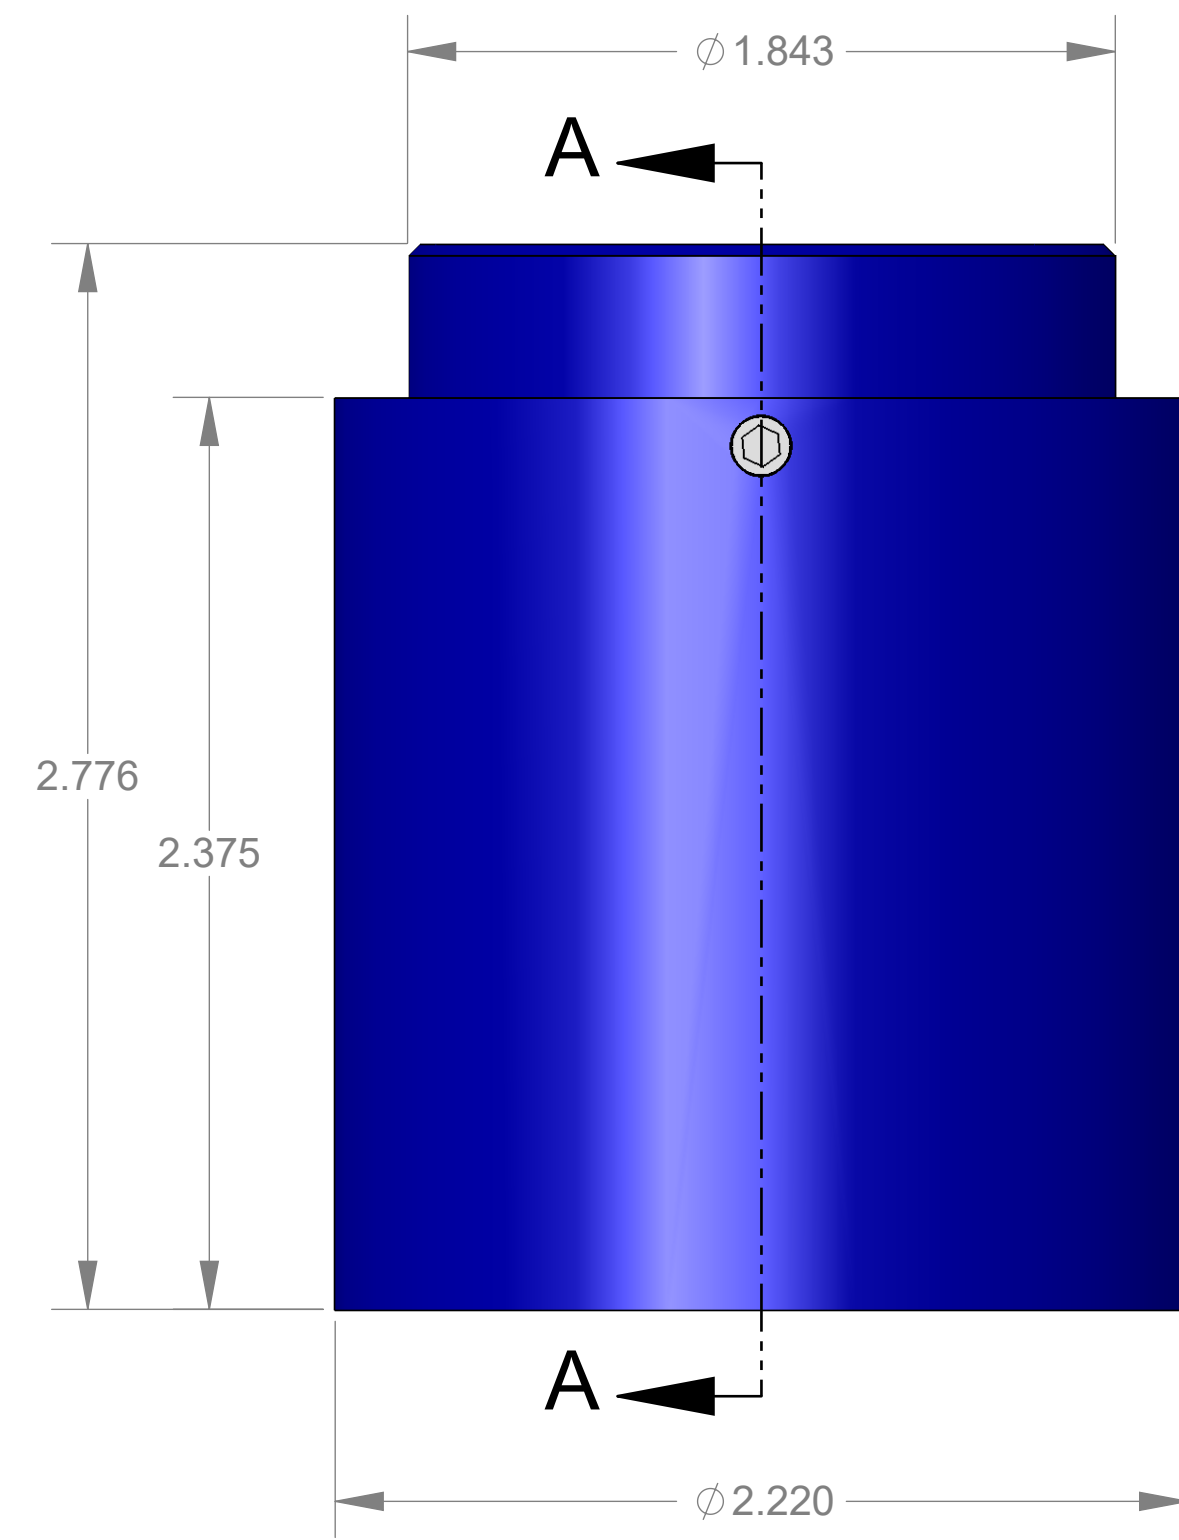

ITEM NO.	PART NUMBER	DESCRIPTION	QTY.
10	MACH-004195	Body, CTS, CO32	1
20	MACH-005378	Piston, CTS, CO32	1
30	SEAL-005456	CO32-ORING 132	1
40	SEAL-005455	CO32-ORING 120	2
50	MACH-004262	Cap, CTS, CO32	1
60	HDW-005511	Screw, Socket Set, 10-32 x 0.1875in	1
70	SEAL-060029	Seal, CTS, CO32-M14	1
80	MACH-060028	Washer, CTS, CO32-M14	2

SECTION A-A

10100 PROGRESS WAY HARRISON, OH 45030

SIZE	DESCRIPTION	REV
D	Connect Assembly, CTS, CO32-M14	A
PART NUMBER	DATE	DRAWN BY
CTSC-003101	9/16/25	CHECKED BY
SHEET 1 OF 1		

FILE LOCATION: C:\PDM\PDM\R&D Product Development\CTS Connects\CO\Connect Assembly\CO32\CTSC-003101\