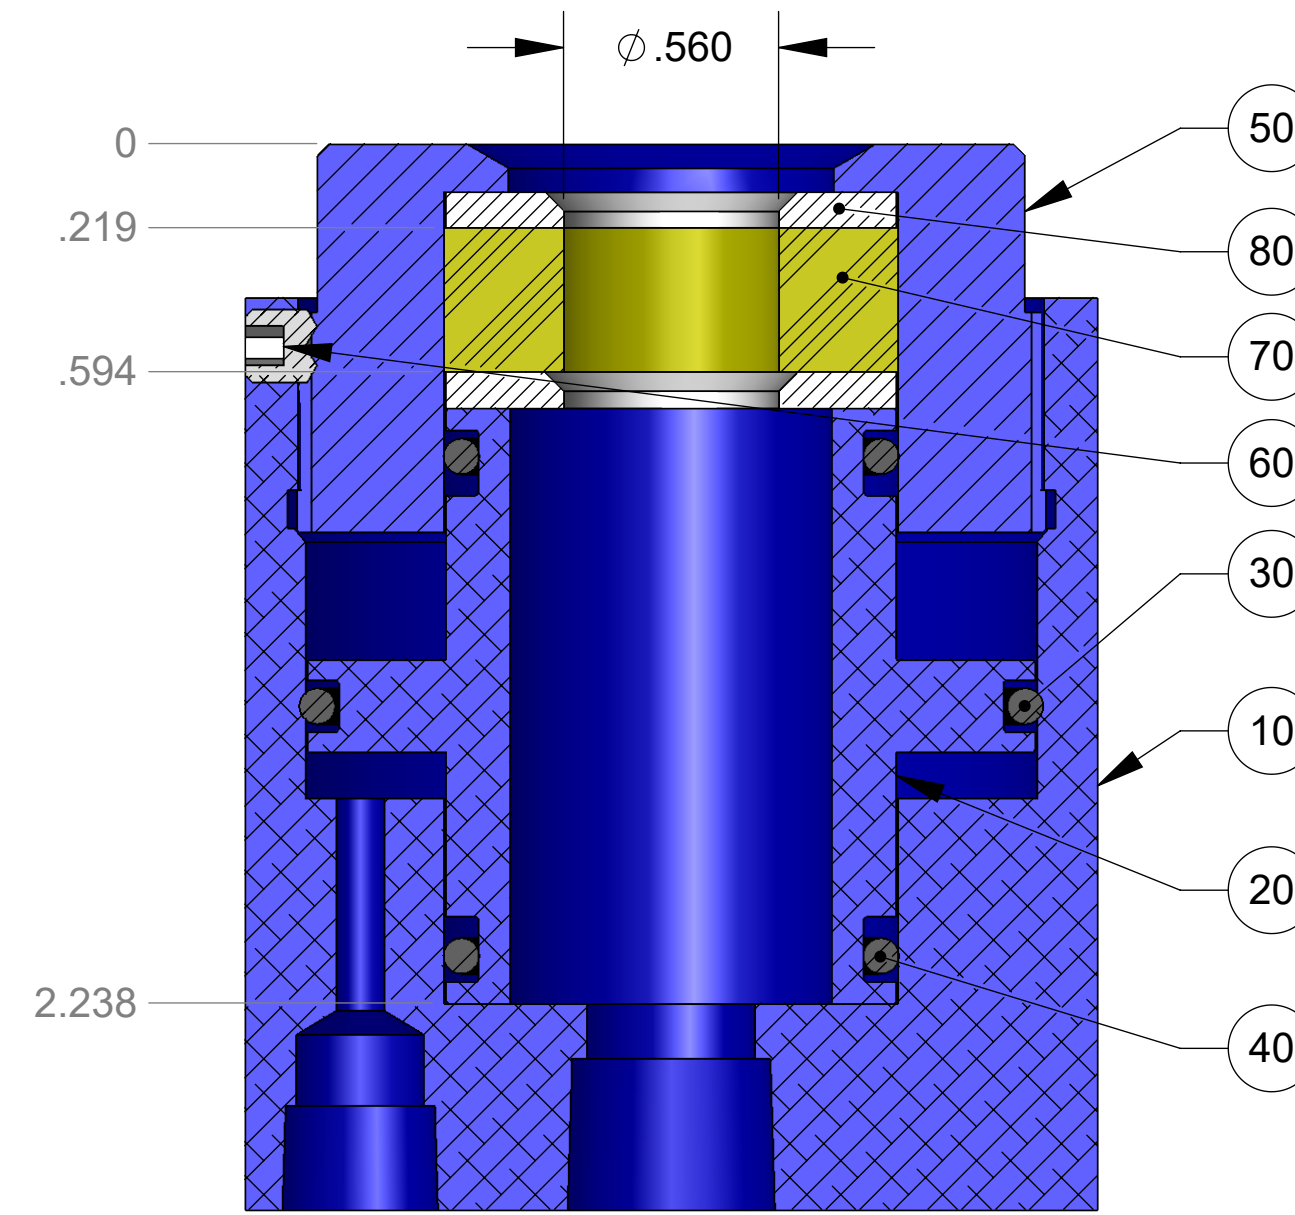

ITEM NO.	PART NUMBER	DESCRIPTION	QTY.
10	MACH-004195	Body, CTS, CO32	1
20	MACH-005378	Piston, CTS, CO32	1
30	SEAL-005456	CO32-ORING 132	1
40	SEAL-005455	CO32-ORING 120	2
50	MACH-004262	Cap, CTS, CO32	1
60	HDW-005511	Screw, Socket Set, 10-32 x 0.1875in	1
70	SEAL-060029	Seal, CTS, CO32-M14	1
80	MACH-060028	Washer, CTS, CO32-M14	2

SECTION A-A

10100 PROGRESS WAY HARRISON, OH 45030

SIZE	DESCRIPTION	REV
D	Connect Assembly, CTS, CO32-M14	A
PART NUMBER	DATE	DRAWN BY
CTSC-003101	9/16/25	CHECKED BY
SHEET 1 OF 1		

FILE LOCATION: C:\PDM\PDM\R&D Product Development\CTS Connects\CO\Connect Assembly\CO32\CTSC-003101\