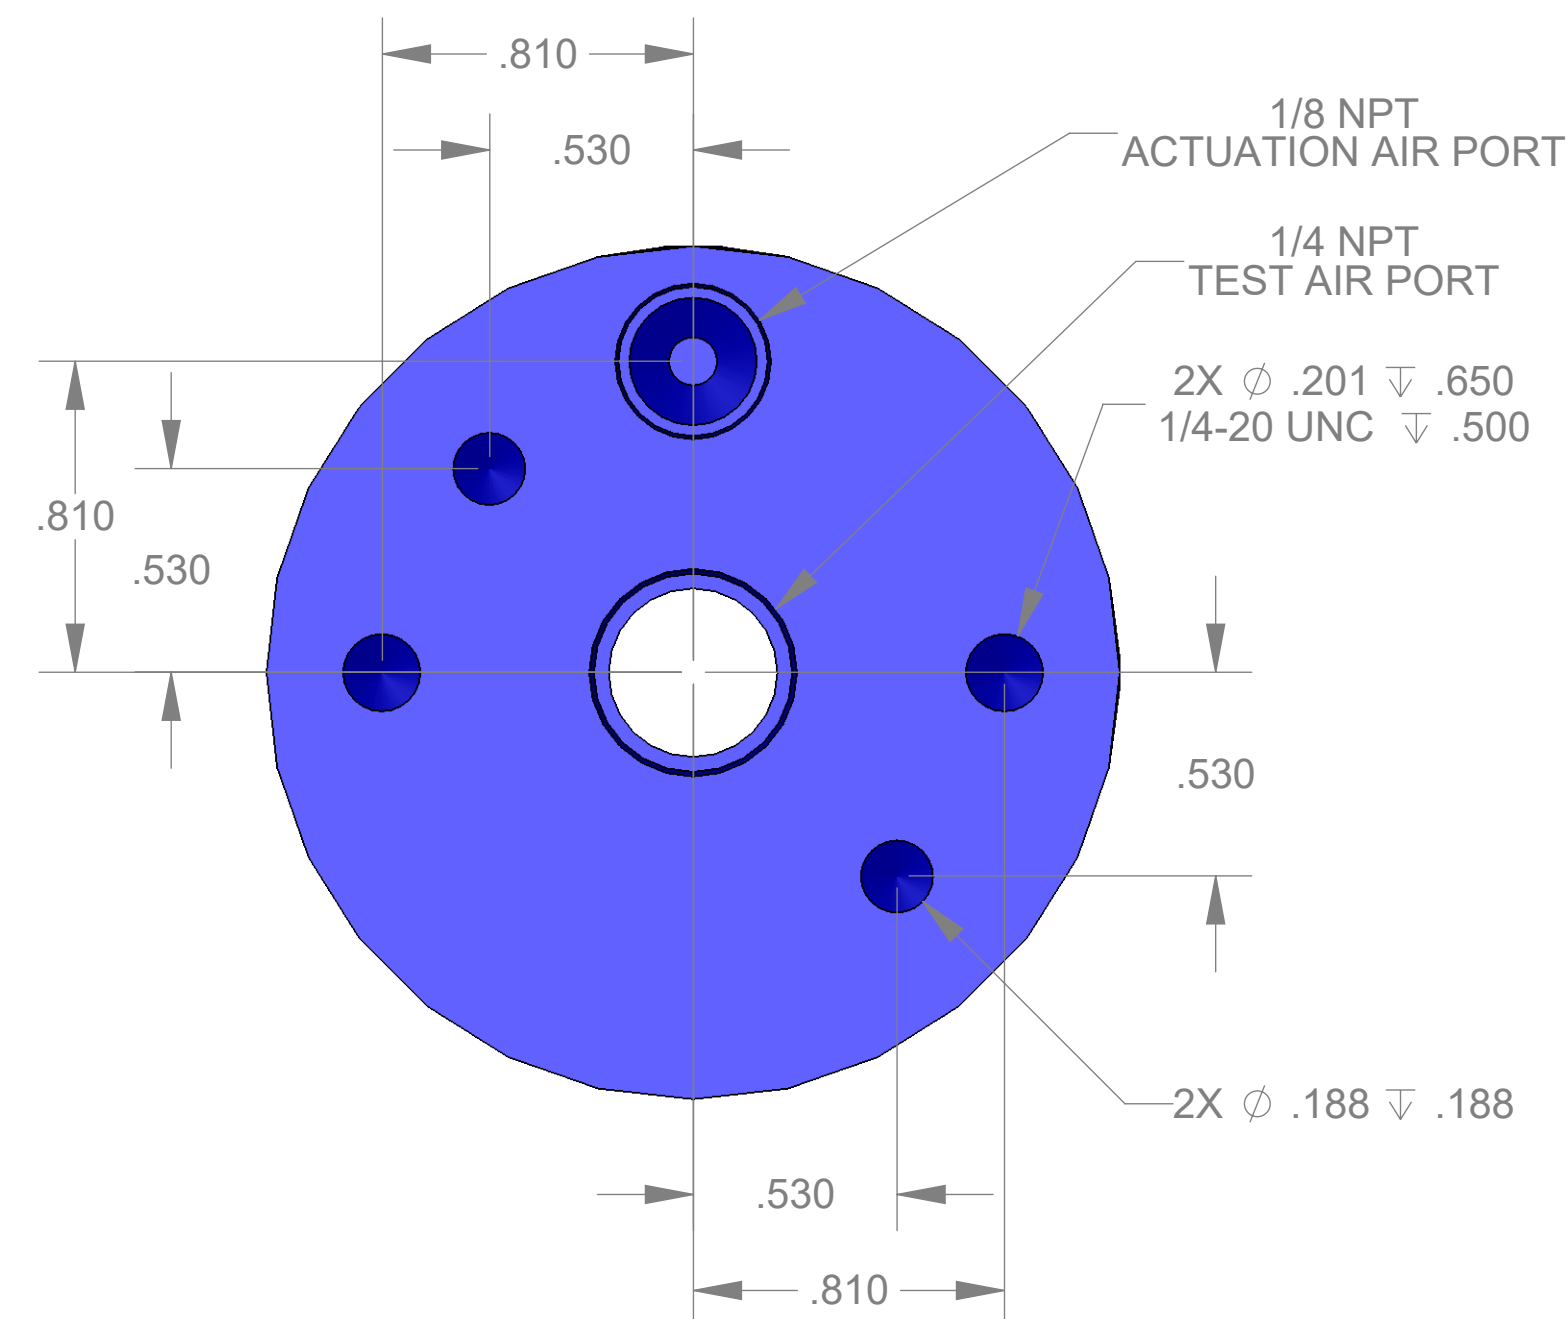

ITEM NO.	PART NUMBER	DESCRIPTION	QTY.
10	MACH-004195	Body, CTS, CO32	1
20	MACH-005378	Piston, CTS, CO32	1
30	SEAL-005456	CO32-ORING 132	1
40	SEAL-005455	CO32-ORING 120	2
50	MACH-004262	Cap, CTS, CO32	1
60	HDW-005511	Screw, Socket Set, 10-32 x 0.1875in	1
70	SEAL-060029	Seal, CTS, CO32-M14	1
80	MACH-060028	Washer, CTS, CO32-M14	2

SECTION A-A

10100 PROGRESS WAY HARRISON, OH 45030

SIZE	DESCRIPTION	REV
D	Connect Assembly, CTS, CO32-M14	A
PART NUMBER	DATE	DRAWN BY
CTSC-003101	9/16/25	CHECKED BY
SHEET 1 OF 1		

FILE LOCATION: C:\PDM\PDM\R&D Product Development\CTS Connects\CO\Connect Assembly\CO32\CTSC-003101\