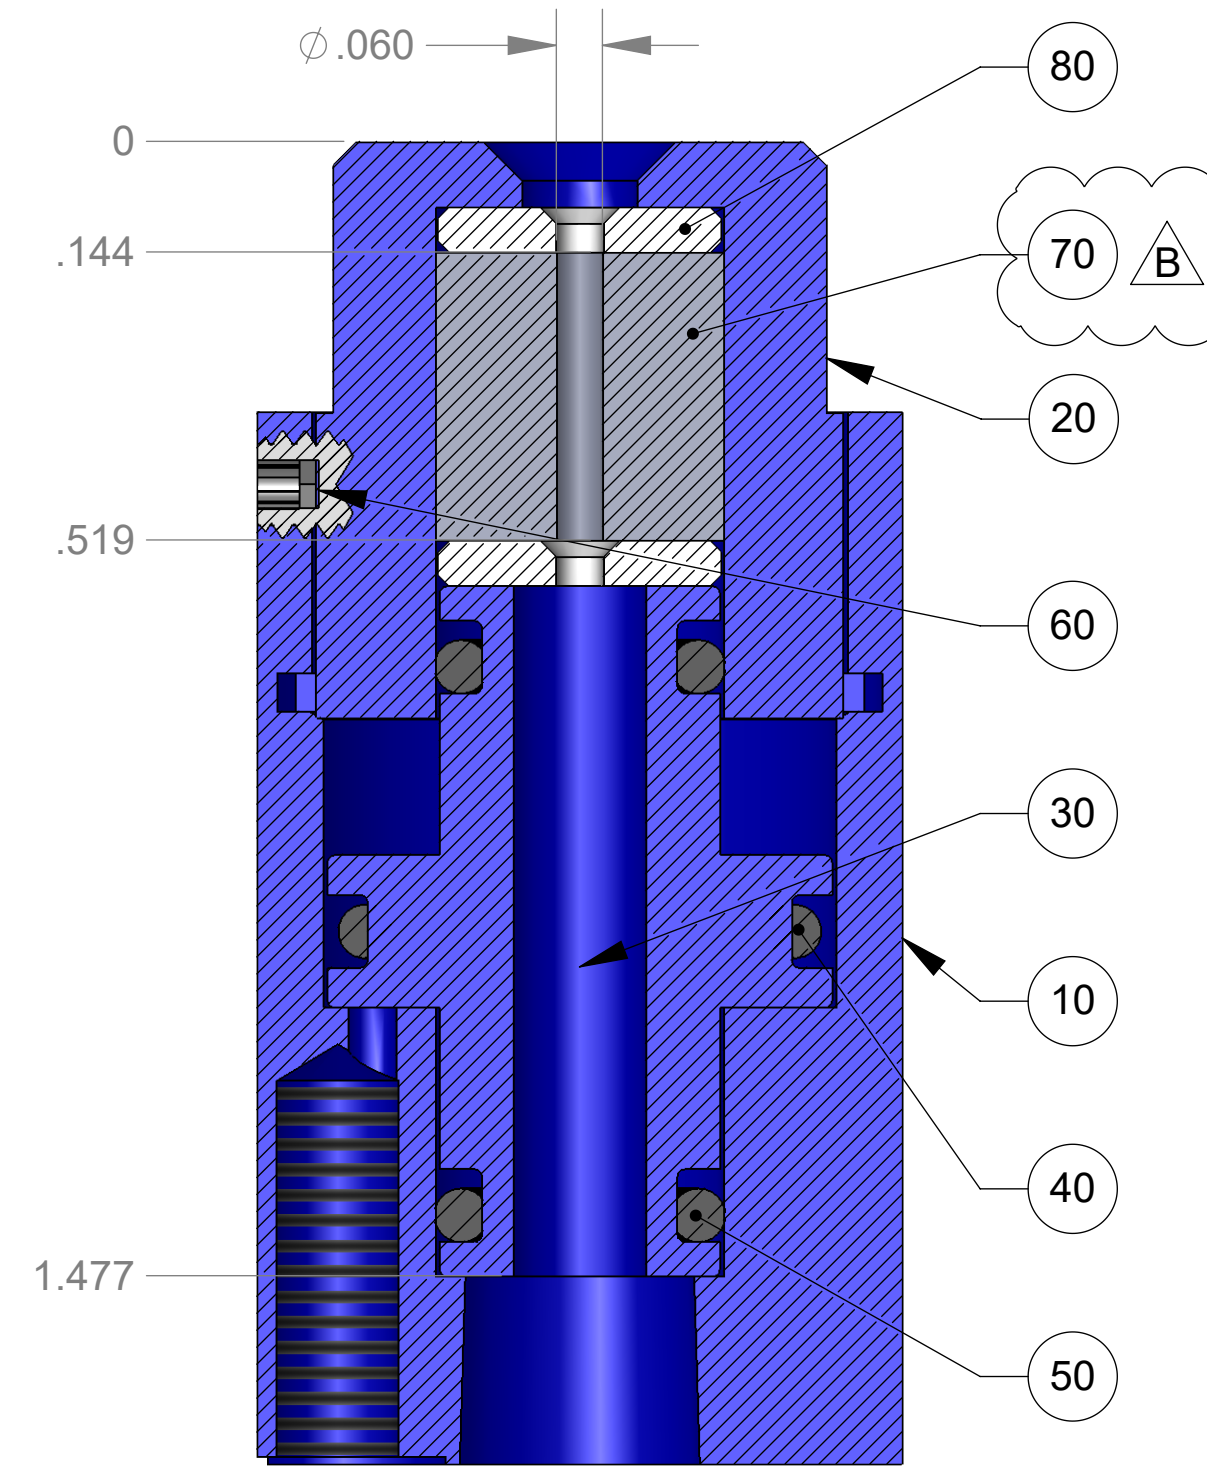

ITEM NO.	PART NUMBER	DESCRIPTION	QTY.
10	MACH-004191	Body, CTS, CO30	1
20	MACH-004259	Cap, CTS, CO30	1
30	MACH-005375	Piston, CTS, CO30	1
40	SEAL-005452	CO30-ORING 014	1
50	SEAL-005451	CO30-ORING 010	2
60	HDW-005512	Screw, Socket Set, 6-32 x .125in	1
70	SEAL-005035	Seal, CTS, CO30-AA-M	1
80	MACH-004493	Washer, CTS, CO30-AA	2

SECTION A-A  
SCALE 4 : 1

REVISIONS			
REV.	DESCRIPTION	DATE	APPROVED
A	Initial Release	10-10-2025	KM
B	Changed material of seal	10-31-2025	KM

10100 PROGRESS WAY HARRISON, OH 45030

SIZE	DESCRIPTION	REV
D	Connect Assembly, CTS, CO30-AA-M	B
PART NUMBER		REV
CTSC-002761		B
DATE	DRAWN BY	CHECKED BY
10/10/25	KM	KM
SHEET		OF
1		1