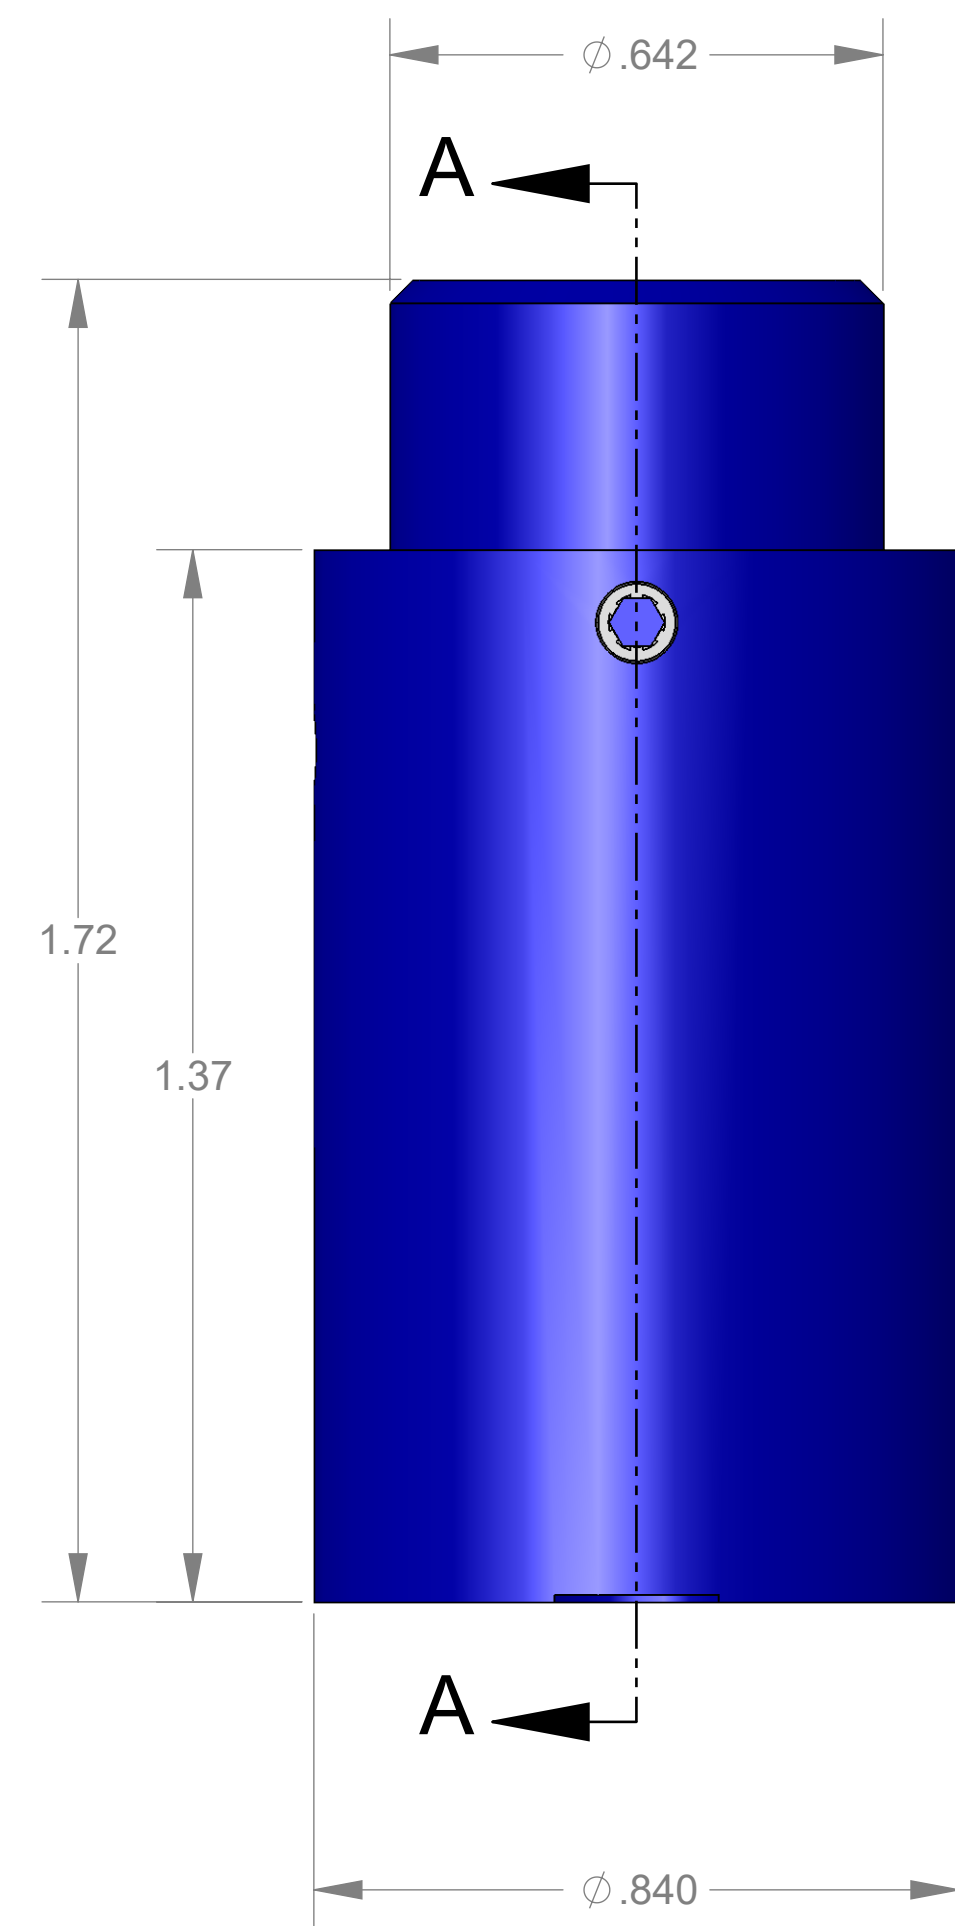

ITEM NO.	PART NUMBER	DESCRIPTION	QTY.
10	MACH-004191	Body, CTS, CO30	1
20	MACH-004259	Cap, CTS, CO30	1
30	MACH-005375	Piston, CTS, CO30	1
40	SEAL-005452	CO30-ORING 014	1
50	SEAL-005451	CO30-ORING 010	2
60	HDW-005512	Screw, Socket Set, 6-32 x .125in	1
70	SEAL-005035	Seal, CTS, CO30-AA-M	1
80	MACH-004493	Washer, CTS, CO30-AA	2

SECTION A-A  
SCALE 4 : 1

REVISIONS			
REV.	DESCRIPTION	DATE	APPROVED
A	Initial Release	10-10-2025	KM
B	Changed material of seal	10-31-2025	KM

10100 PROGRESS WAY HARRISON, OH 45030

SIZE	DESCRIPTION	REV
D	Connect Assembly, CTS, CO30-AA-M	B
PART NUMBER		REV
CTSC-002761		B
DATE	DRAWN BY	CHECKED BY
10/10/25	KM	KM
SHEET		OF
1		1