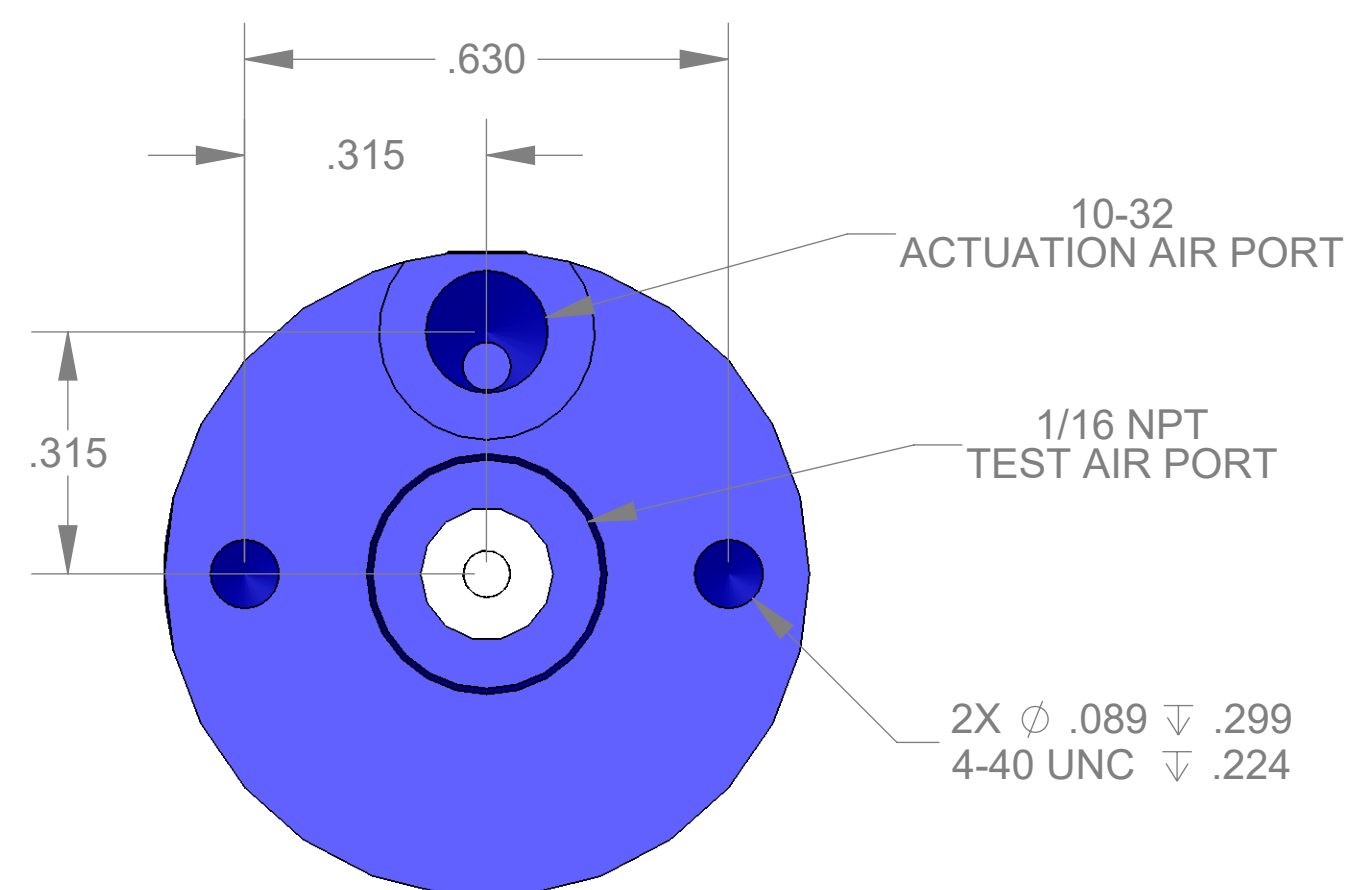

ITEM NO.	PART NUMBER	DESCRIPTION	QTY.
10	MACH-004191	Body, CTS, CO30	1
20	MACH-004259	Cap, CTS, CO30	1
30	MACH-005375	Piston, CTS, CO30	1
40	SEAL-005452	CO30-ORING 014	1
50	SEAL-005451	CO30-ORING 010	2
60	HDW-005512	Screw, Socket Set, 6-32 x .125in	1
70	SEAL-005035	Seal, CTS, CO30-AA-M	1
80	MACH-004493	Washer, CTS, CO30-AA	2

SECTION A-A  
SCALE 4 : 1

REVISIONS			
REV.	DESCRIPTION	DATE	APPROVED
A	Initial Release	10-10-2025	KM
B	Changed material of seal	10-31-2025	KM

10100 PROGRESS WAY HARRISON, OH 45030

SIZE	DESCRIPTION	REV
D	Connect Assembly, CTS, CO30-AA-M	B
PART NUMBER		REV
CTSC-002761		B
DATE	DRAWN BY	CHECKED BY
10/10/25	KM	KM
SHEET		OF
1		1