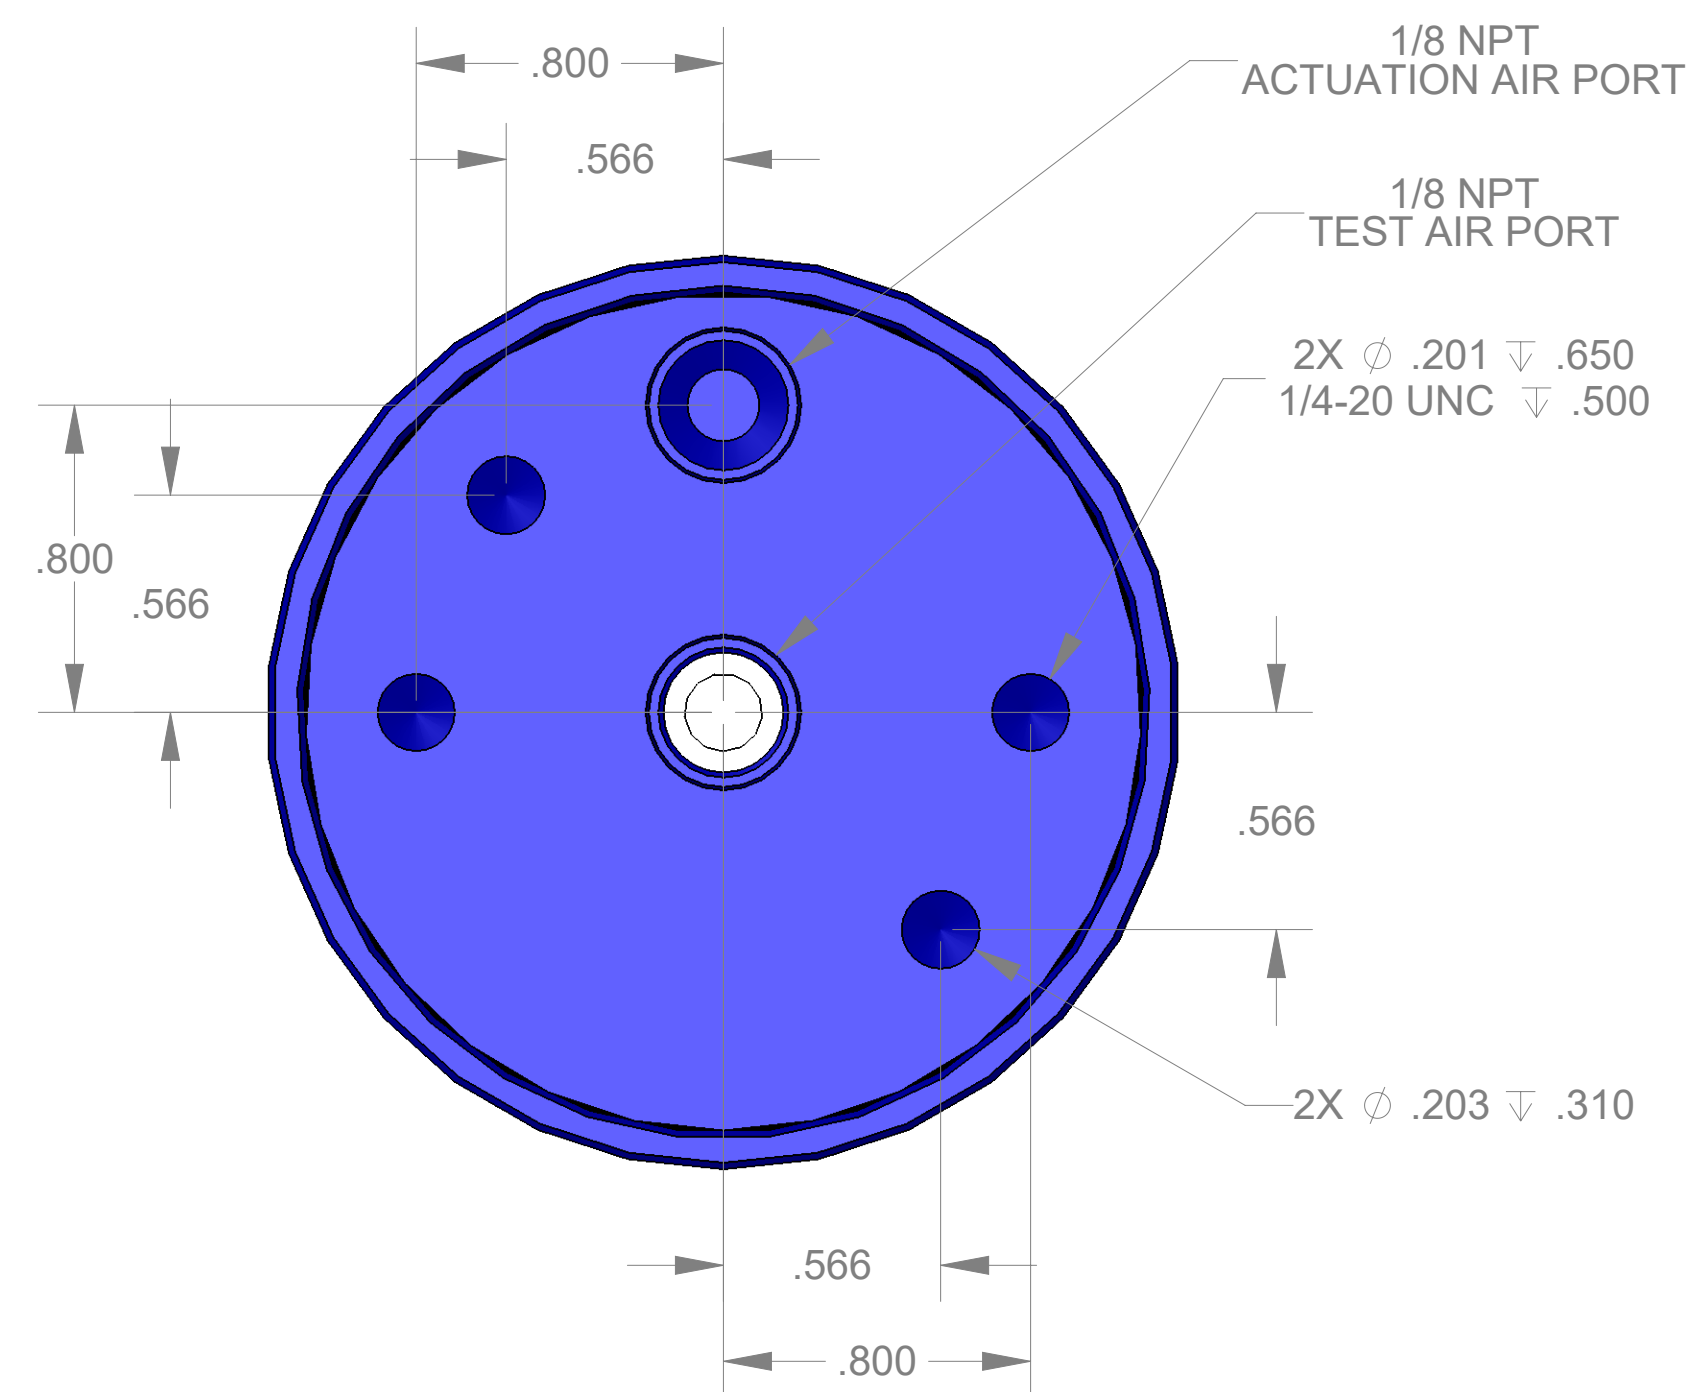

ITEM NO.	PART NUMBER	DESCRIPTION	QTY.
10	MACH-004184	Body, CTS, CI34	1
20	MACH-004251	Cap, CTS, CI34	1
30	MACH-054215	Stem, CTS, CI34-E1.0	1
40	SEAL-005437	CI33-ORING 113	1
50	SEAL-005441	CI33-ORING 225	1
60	MACH-004336	Nose, CTS, CI34-SAE-1500	1
70	MACH-004458	Washer, CTS, CI34-SAE-1500	1
80	MACH-004589	Spacer Extension, CTS, CI34	1
90	SEAL-004894	Seal, CTS, CI34-SAE-1500	1

REVISIONS			
REV.	DESCRIPTION	DATE	APPROVED
A	Initial Release	04-01-2026	KM
B	Nose material changed from brass to 316 stainless steel	04-06-2026	KM

SIZE	DESCRIPTION			
D	Connect Assembly, CTS, CI34-SAE-1500-E1.0			
PART NUMBER	REV			
CTSC-002606	B			
DATE	DRAWN BY	CHECKED BY	SHEET	OF
7/19/05	KM	KM	1	1

FILE LOCATION: C:\PDM\PDM\R&D Product Development\CTS Connects\CI\Connect Assembly\Standard\CI34\1in Stem Extension\CTSC-002606