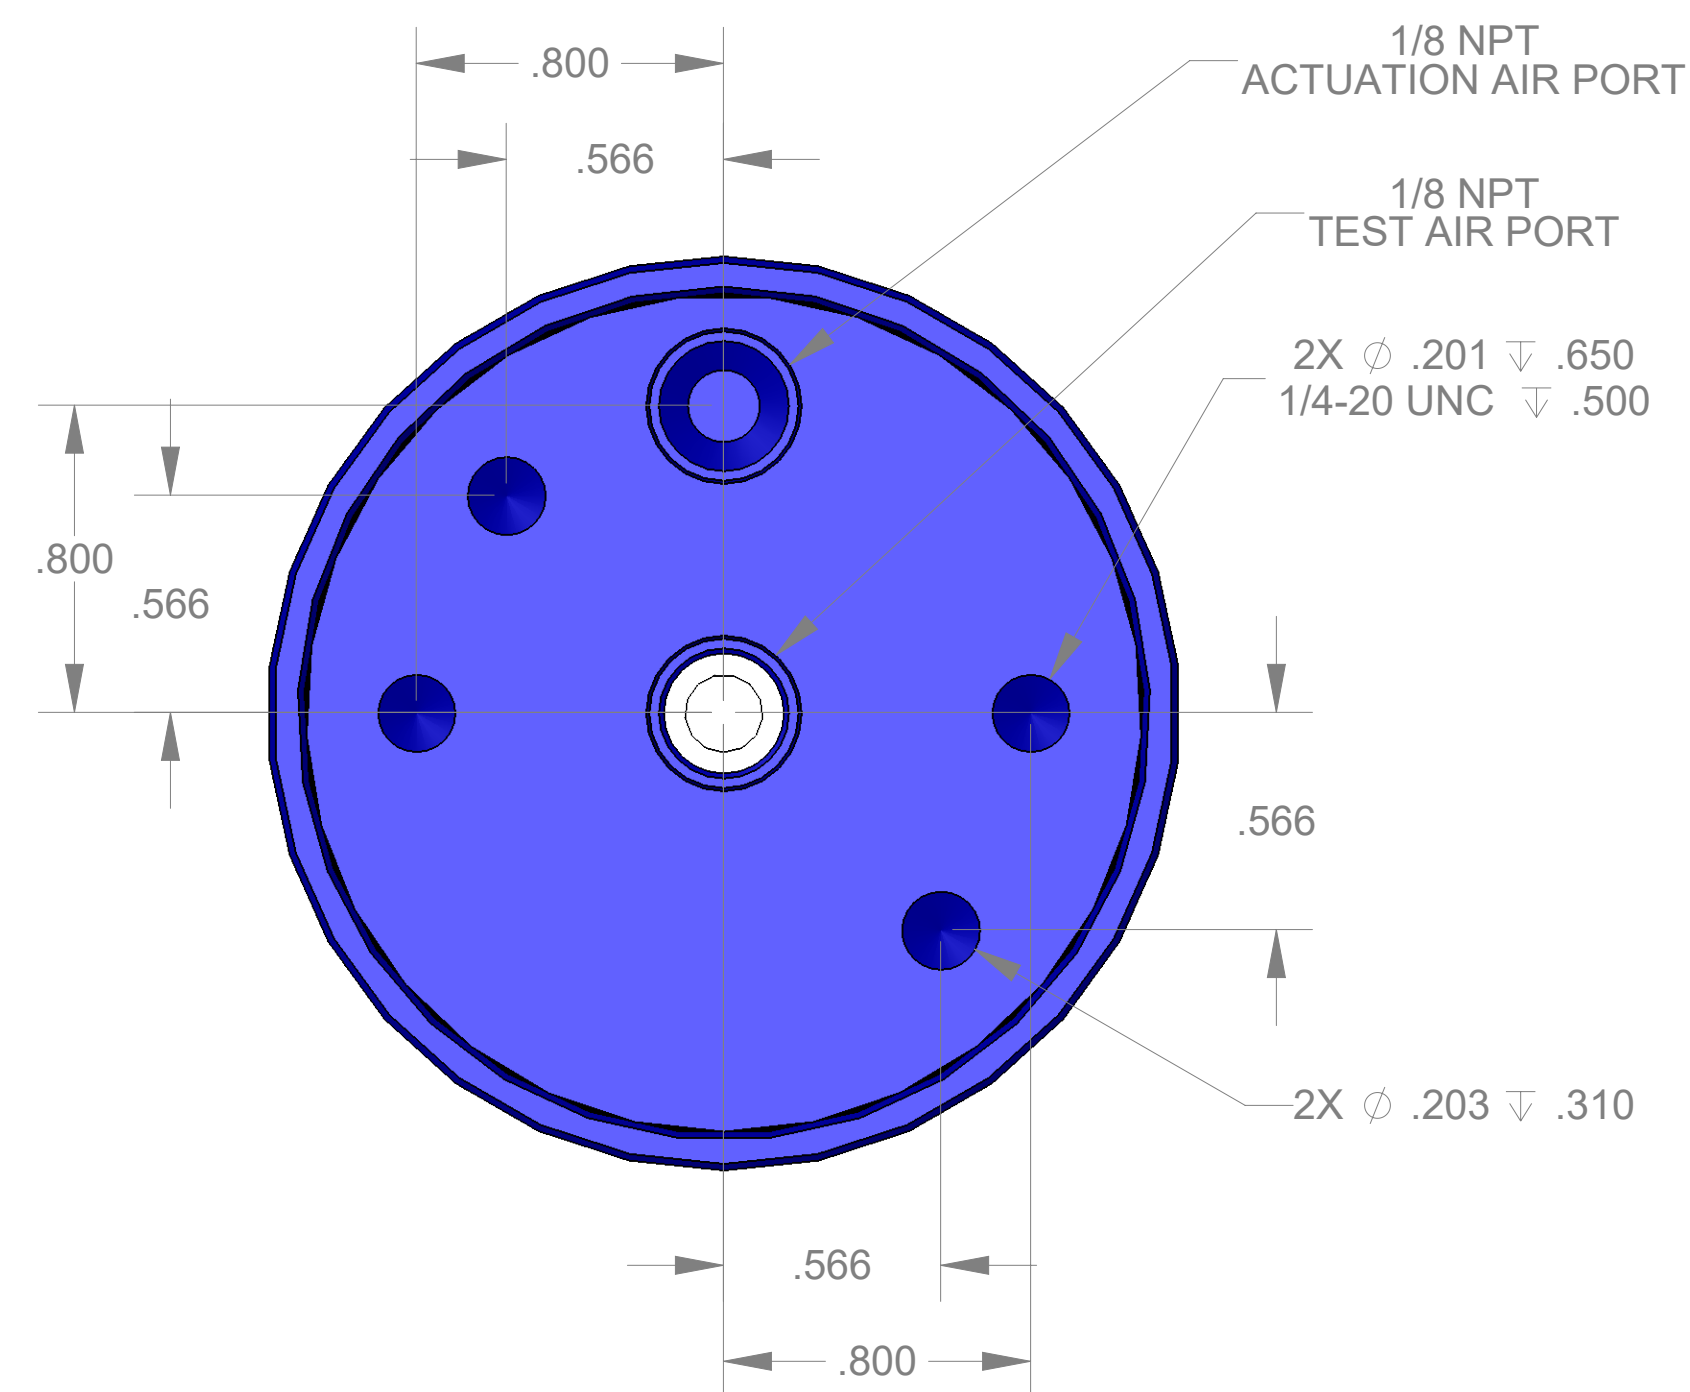

ITEM NO.	PART NUMBER	DESCRIPTION	QTY.
10	MACH-004184	Body, CTS, CI34	1
20	MACH-004251	Cap, CTS, CI34	1
30	MACH-054215	Stem, CTS, CI34-E1.0	1
40	SEAL-005437	CI33-ORING 113	1
50	SEAL-005441	CI33-ORING 225	1
60	MACH-052413	Nose, CTS, CI34-SAE-1437	1
70	MACH-052414	Washer, CTS, CI34-SAE-1437	1
80	MACH-004589	Spacer Extension, CTS, CI34	1
90	SEAL-052416	Face Seal, CTS, CI34-SAE-1437	1
100	SEAL-052415	Thread Seal, CTS, CI34-SAE-1437	1

REVISIONS			
REV.	DESCRIPTION	DATE	APPROVED
A	Initial Release	04-01-2026	KM
B	Nose material changed from brass to 316 stainless steel	04-06-2026	KM

SIZE	DESCRIPTION			
D	Connect Assembly, CTS, CI34-SAE-1437-E1.0			
PART NUMBER	REV			
CTSC-002592	B			
DATE	DRAWN BY	CHECKED BY	SHEET	OF
7/19/05	KM	KM	1	1

FILE LOCATION: C:\PDM\PDM\R&D Product Development\CTS Connects\CI\Connect Assembly\Standard\CI34\1in Stem Extension\CTSC-002592