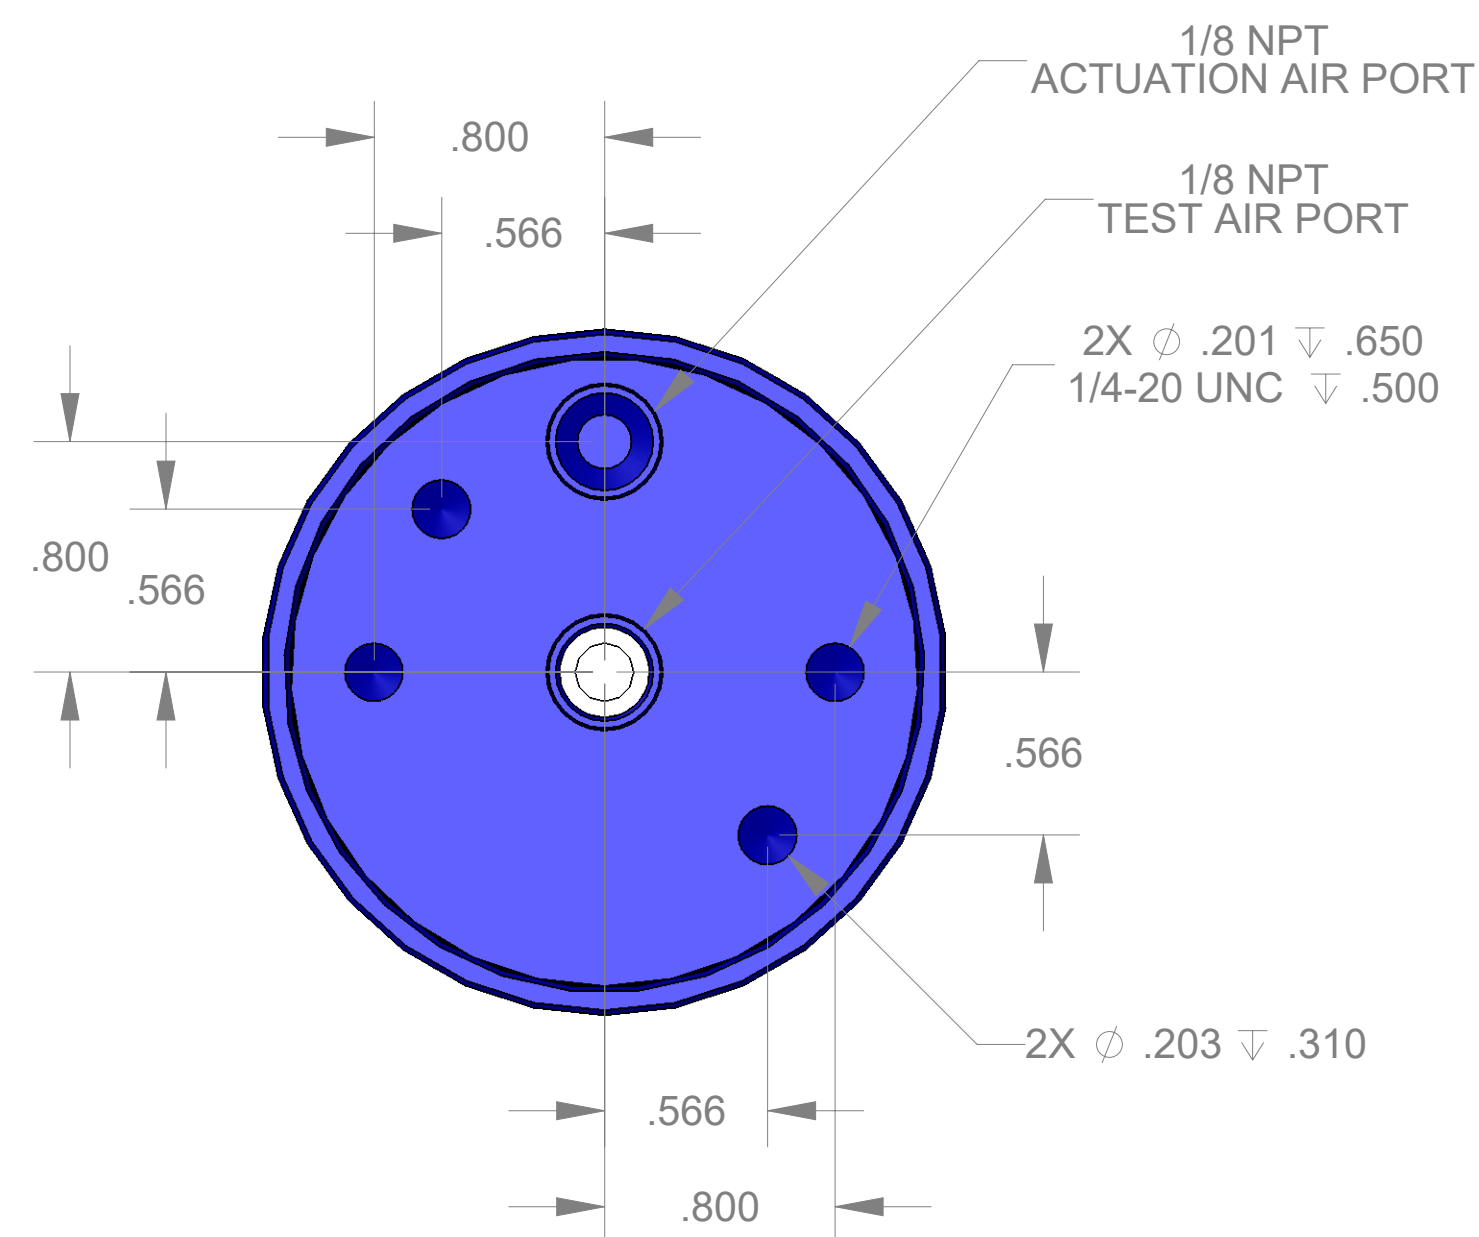

ITEM NO.	PART NUMBER	DESCRIPTION	QTY.
10	MACH-004184	Body, CTS, CI34	1
20	MACH-004251	Cap, CTS, CI34	1
30	MACH-054218	Stem, CTS, CI34-E4.0	1
40	SEAL-005437	CI33-ORING 113	1
50	SEAL-005441	CI33-ORING 225	1
60	MACH-004326	Nose, CTS, CI34-SAE-P	1
70	MACH-004451	Washer, CTS, CI34-SAE-P	1
80	MACH-004589	Spacer Extension, CTS, CI34	4
90	SEAL-004868	Seal, CTS, CI34-SAE-P	1

SECTION A-A  
SCALE 3 : 2

REVISIONS			
REV.	DESCRIPTION	DATE	APPROVED
A	Initial Release	04-02-2026	KM
B	Nose material changed from brass to 316 stainless steel	04-06-2026	KM

SIZE	D	DESCRIPTION	Connect Assembly, CTS, CI34-SAE-1250-E4.0
PART NUMBER	CTSC-002553		REV B
DATE	7/19/05	DRAWN BY	KM CHECKED BY KM SHEET 1 OF 1

FILE LOCATION: C:\PDM\PDM\R&D Product Development\CTS Connects\CI\Connect Assembly\Standard\CI34\4in Stem Extension\CTSC-002553

Monday, April 6, 2026