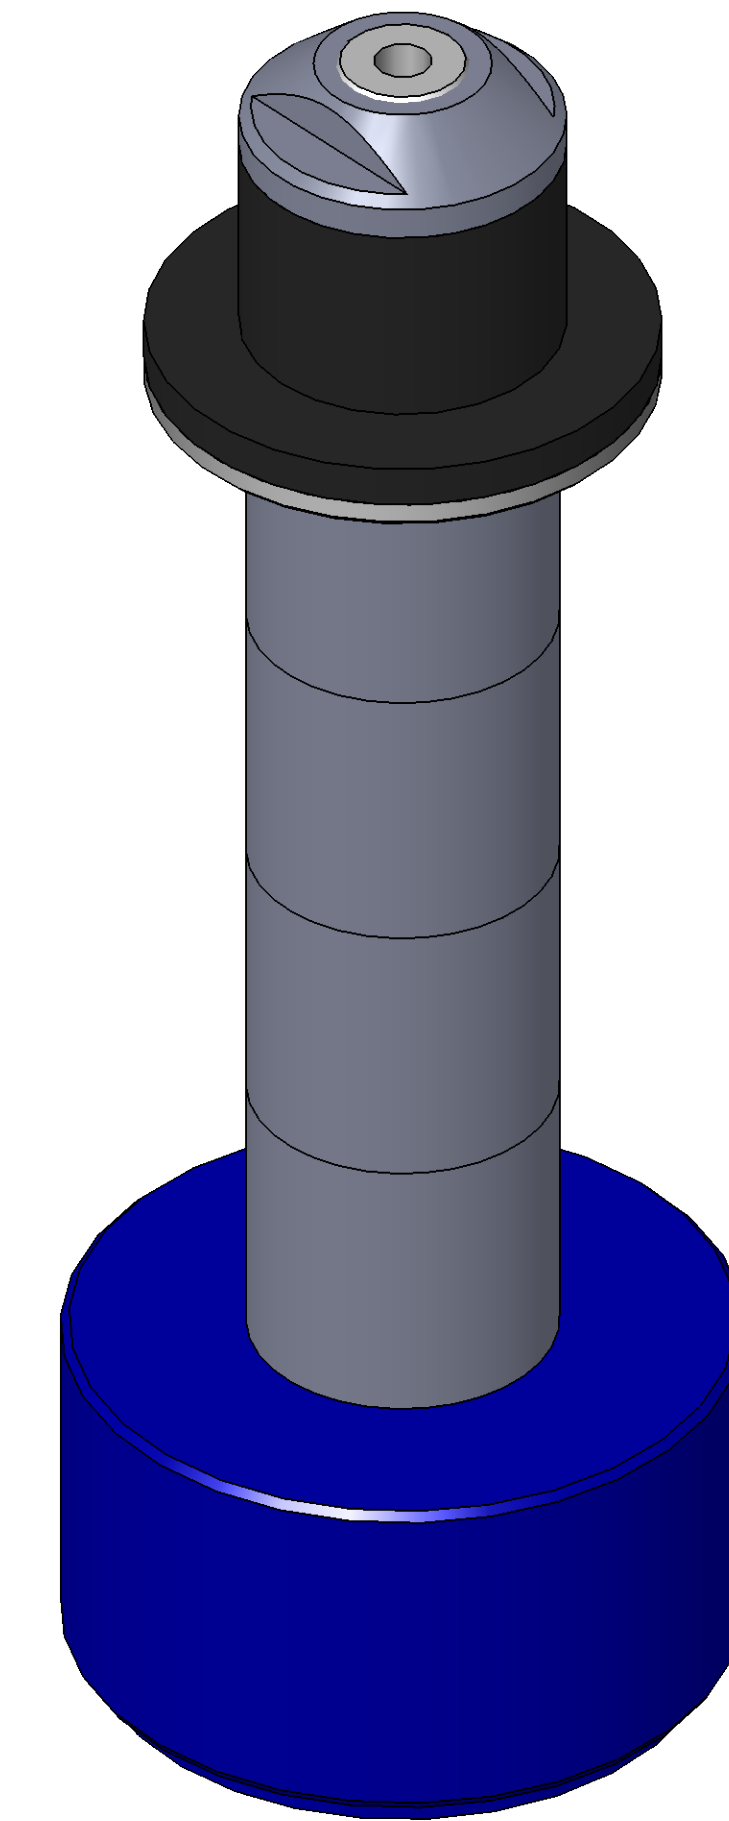

ITEM NO.	PART NUMBER	DESCRIPTION	QTY.
10	MACH-004184	Body, CTS, CI34	1
20	MACH-004251	Cap, CTS, CI34	1
30	MACH-054218	Stem, CTS, CI34-E4.0	1
40	SEAL-005437	CI33-ORING 113	1
50	SEAL-005441	CI33-ORING 225	1
60	MACH-004326	Nose, CTS, CI34-SAE-P	1
70	MACH-004451	Washer, CTS, CI34-SAE-P	1
80	MACH-004589	Spacer Extension, CTS, CI34	4
90	SEAL-004868	Seal, CTS, CI34-SAE-P	1

SECTION A-A  
SCALE 3 : 2

REVISIONS			
REV.	DESCRIPTION	DATE	APPROVED
A	Initial Release	04-02-2026	KM
B	Nose material changed from brass to 316 stainless steel	04-06-2026	KM

SIZE	D	DESCRIPTION	Connect Assembly, CTS, CI34-SAE-1250-E4.0
PART NUMBER	CTSC-002553		REV B
DATE	7/19/05	DRAWN BY	KM CHECKED BY KM SHEET 1 OF 1

FILE LOCATION: C:\PDM\PDM\R&D Product Development\CTS Connects\CI\Connect Assembly\Standard\CI34\4in Stem Extension\CTSC-002553

Monday, April 6, 2026