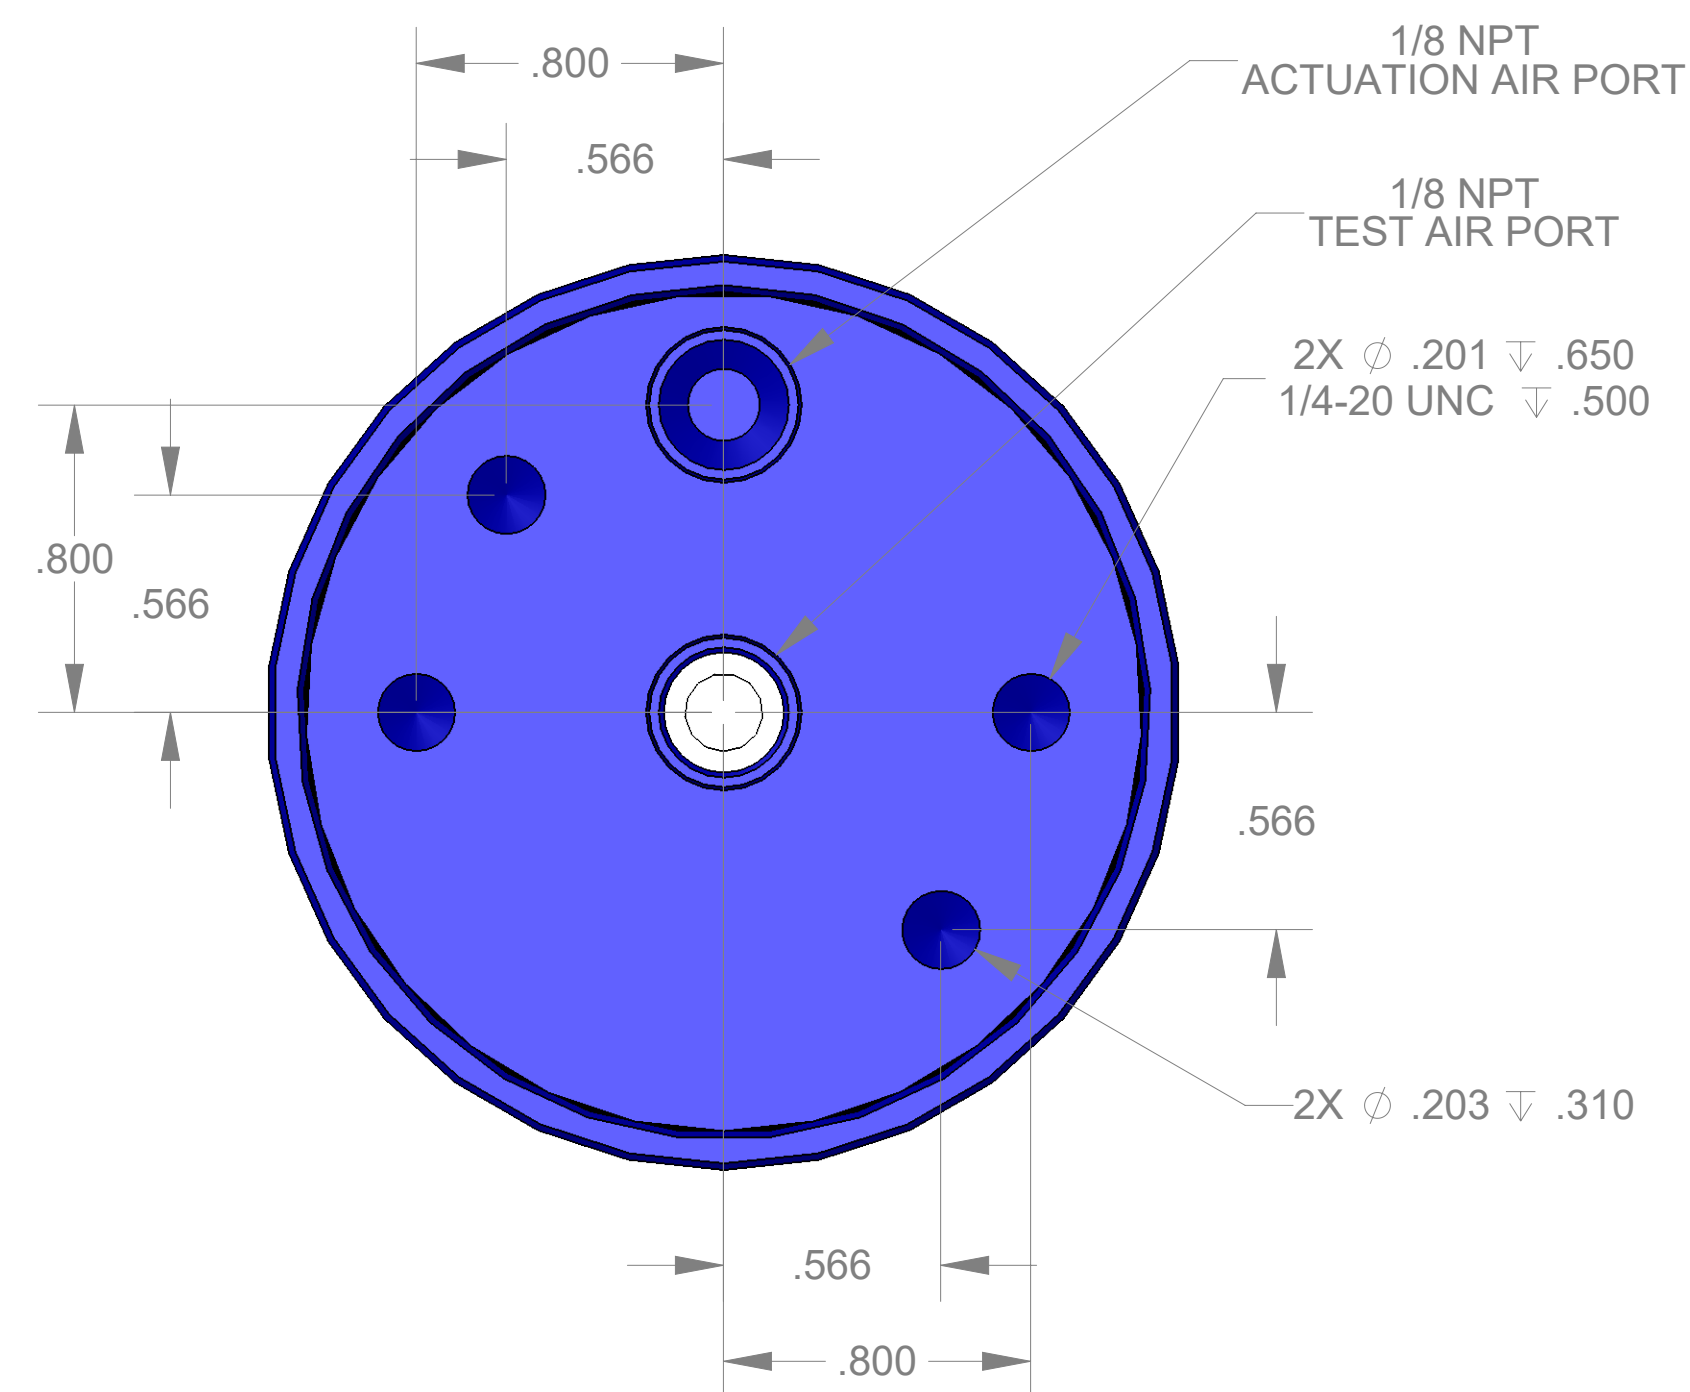

ITEM NO.	PART NUMBER	DESCRIPTION	QTY.
10	MACH-004184	Body, CTS, CI34	1
20	MACH-004251	Cap, CTS, CI34	1
30	MACH-054215	Stem, CTS, CI34-E1.0	1
40	SEAL-005437	CI33-ORING 113	1
50	SEAL-005441	CI33-ORING 225	1
60	MACH-004326	Nose, CTS, CI34-SAE-P	1
70	MACH-004451	Washer, CTS, CI34-SAE-P	1
80	MACH-004589	Spacer Extension, CTS, CI34	1
90	SEAL-004868	Seal, CTS, CI34-SAE-P	1

REVISIONS			
REV.	DESCRIPTION	DATE	APPROVED
A	Initial Release	04-01-2026	KM
B	Nose material changed from brass to 316 stainless steel	04-06-2026	KM

SIZE	D	DESCRIPTION	Connect Assembly, CTS, CI34-SAE-1250-E1.0
PART NUMBER	CTSC-002550		REV B
DATE	7/19/05	DRAWN BY KM	CHECKED BY KM SHEET 1 OF 1

FILE LOCATION: C:\PDM\PDM\R&D Product Development\CTS Connects\CI\Connect Assembly\Standard\CI34\1in Stem Extension\CTSC-002550