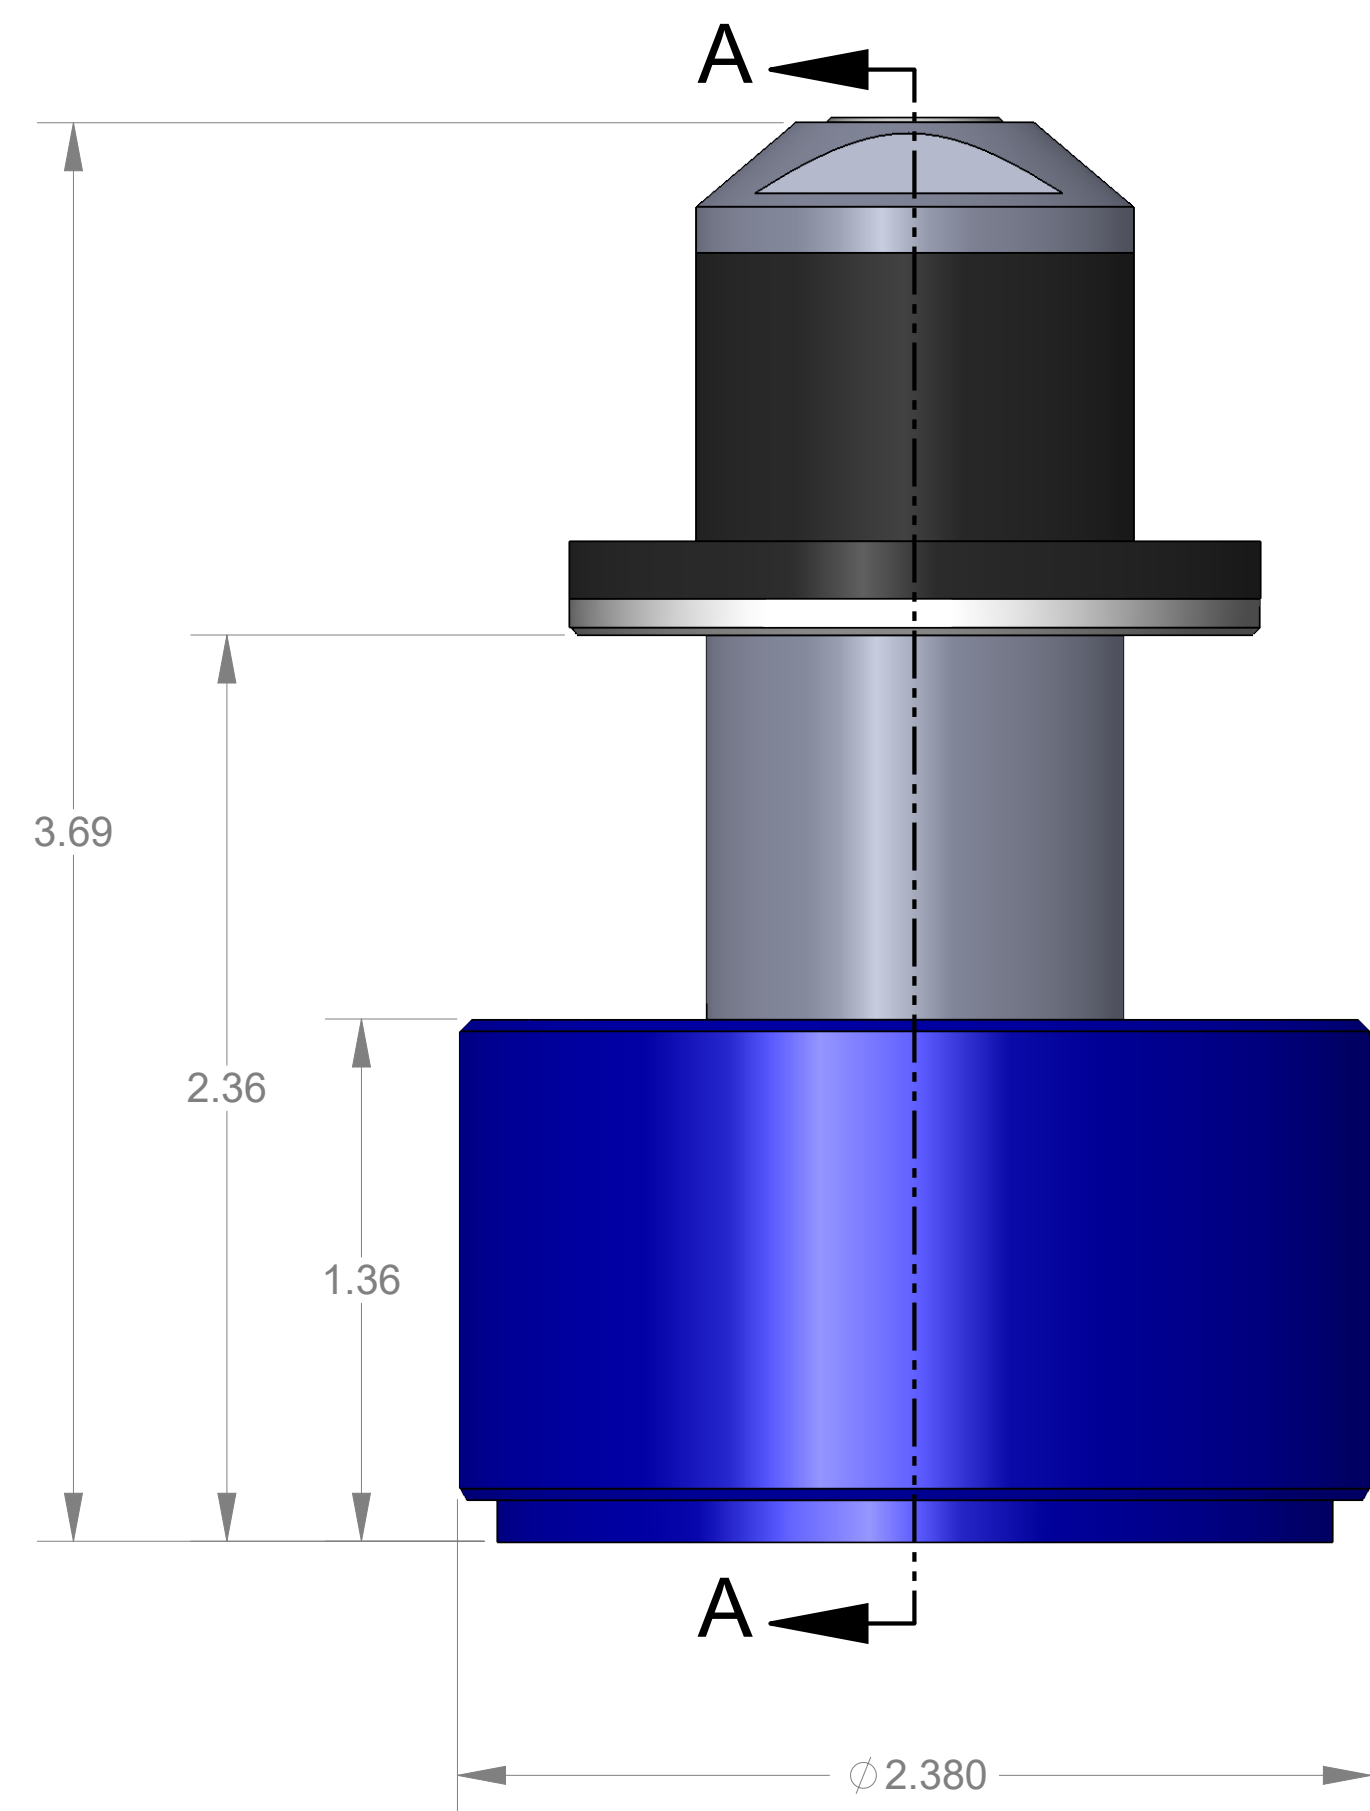

ITEM NO.	PART NUMBER	DESCRIPTION	QTY.
10	MACH-004184	Body, CTS, CI34	1
20	MACH-004251	Cap, CTS, CI34	1
30	MACH-054215	Stem, CTS, CI34-E1.0	1
40	SEAL-005437	CI33-ORING 113	1
50	SEAL-005441	CI33-ORING 225	1
60	MACH-004326	Nose, CTS, CI34-SAE-P	1
70	MACH-004451	Washer, CTS, CI34-SAE-P	1
80	MACH-004589	Spacer Extension, CTS, CI34	1
90	SEAL-004868	Seal, CTS, CI34-SAE-P	1

REVISIONS			
REV.	DESCRIPTION	DATE	APPROVED
A	Initial Release	04-01-2026	KM
B	Nose material changed from brass to 316 stainless steel	04-06-2026	KM

SIZE	D	DESCRIPTION	Connect Assembly, CTS, CI34-SAE-1250-E1.0
PART NUMBER	CTSC-002550		REV B
DATE	7/19/05	DRAWN BY KM	CHECKED BY KM SHEET 1 OF 1