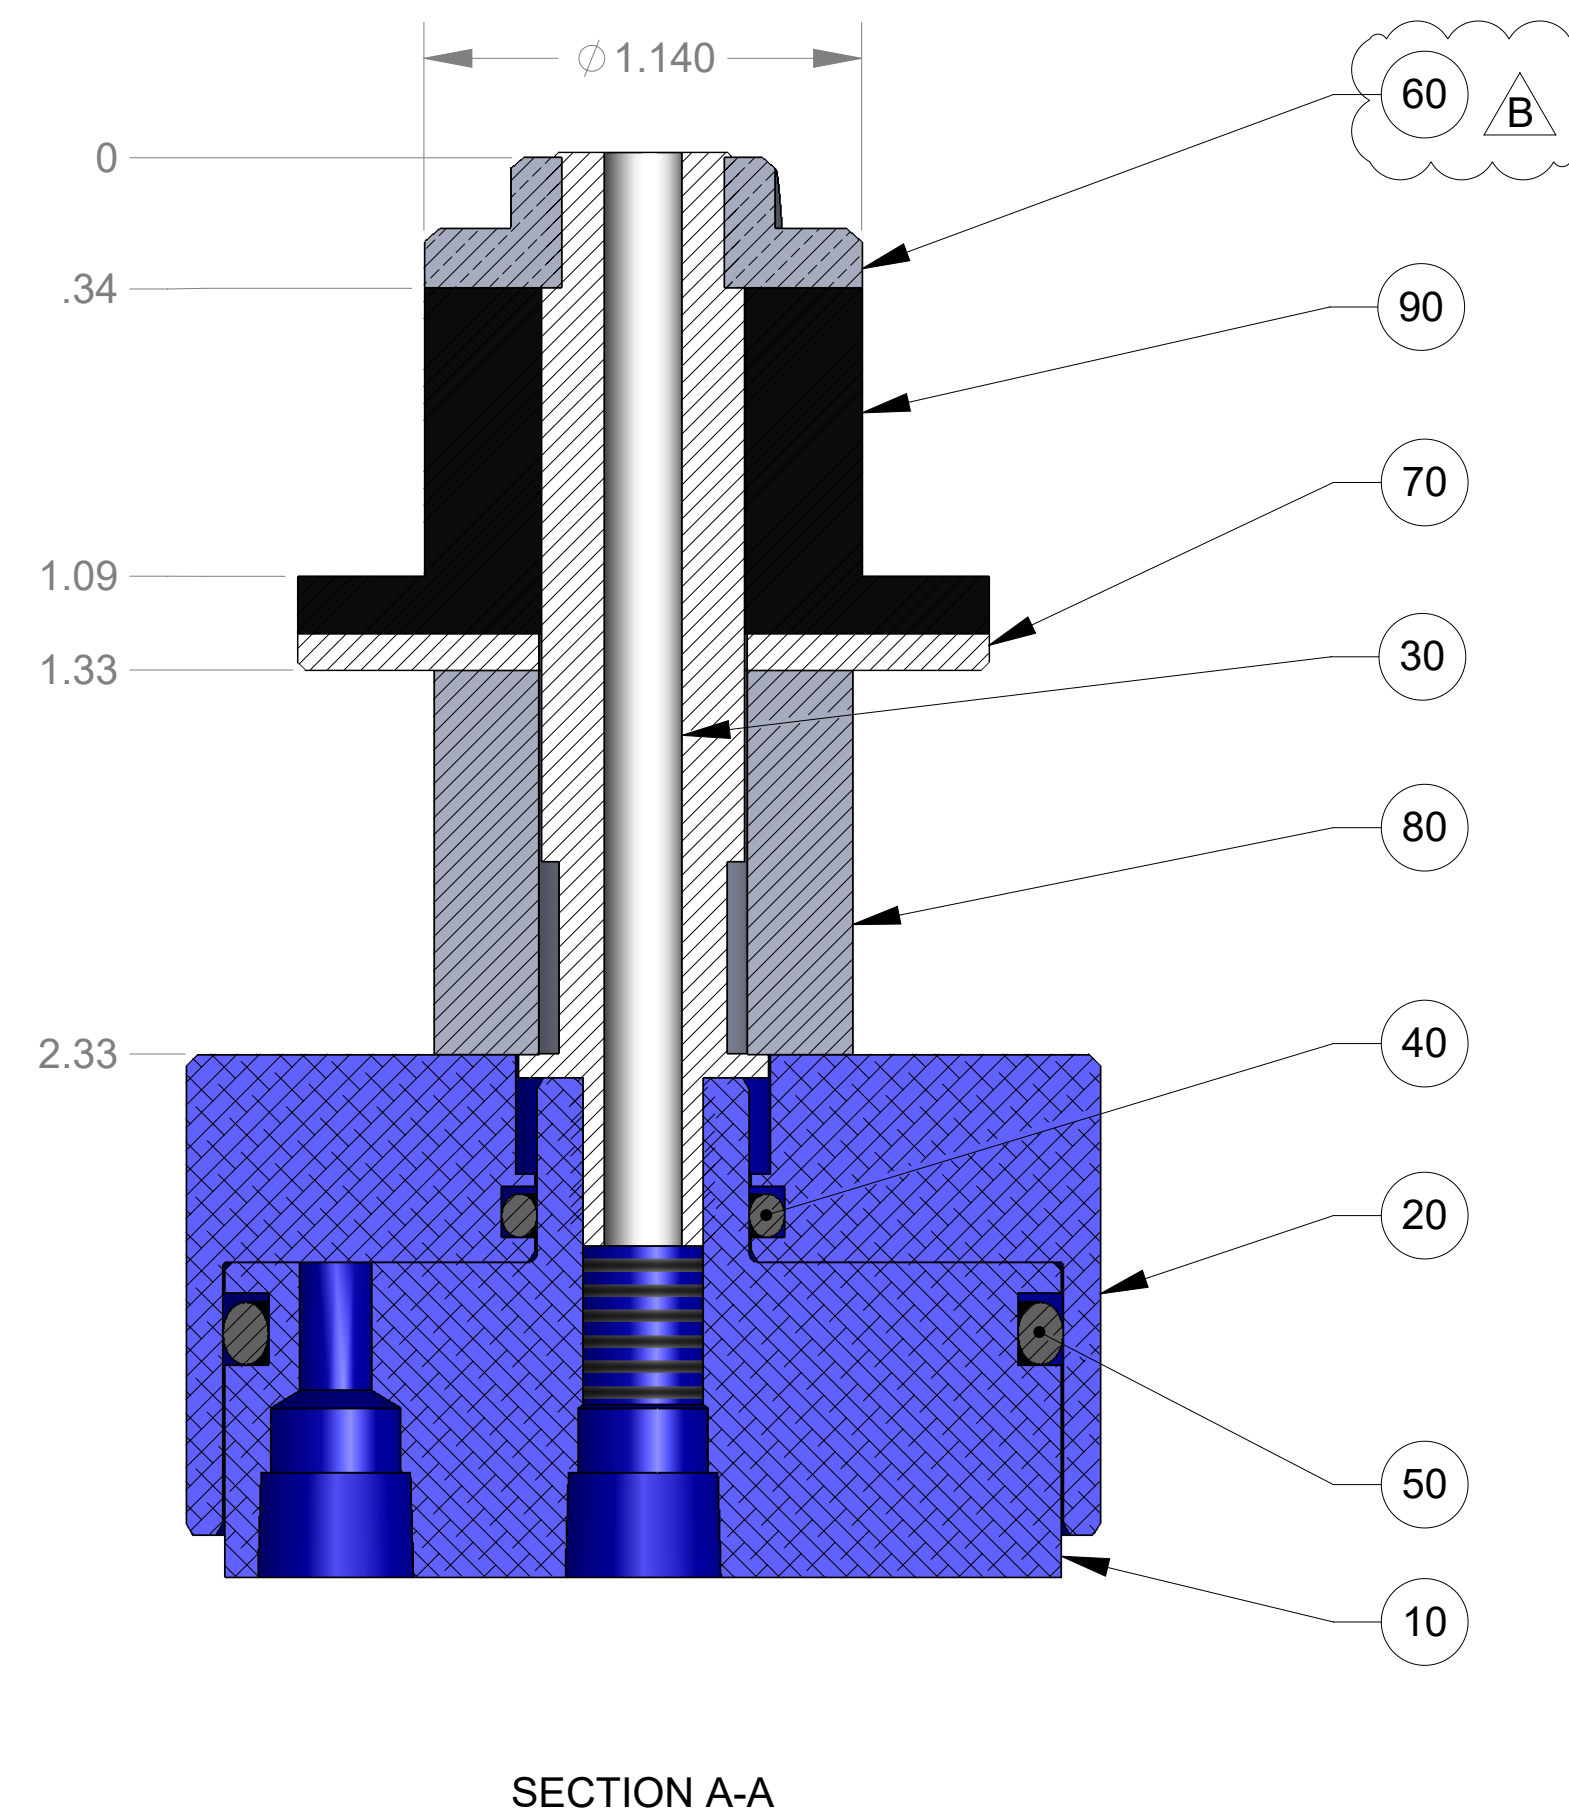

ITEM NO.	PART NUMBER	DESCRIPTION	QTY.
10	MACH-004184	Body, CTS, CI34	1
20	MACH-004251	Cap, CTS, CI34	1
30	MACH-054215	Stem, CTS, CI34-E1.0	1
40	SEAL-005437	CI33-ORING 113	1
50	SEAL-005441	CI33-ORING 225	1
60	MACH-004326	Nose, CTS, CI34-SAE-P	1
70	MACH-004451	Washer, CTS, CI34-SAE-P	1
80	MACH-004589	Spacer Extension, CTS, CI34	1
90	SEAL-004868	Seal, CTS, CI34-SAE-P	1

REVISIONS			
REV.	DESCRIPTION	DATE	APPROVED
A	Initial Release	04-01-2026	KM
B	Nose material changed from brass to 316 stainless steel	04-06-2026	KM

SIZE	D	DESCRIPTION	Connect Assembly, CTS, CI34-SAE-1250-E1.0
PART NUMBER	CTSC-002550		REV B
DATE	7/19/05	DRAWN BY KM	CHECKED BY KM SHEET 1 OF 1