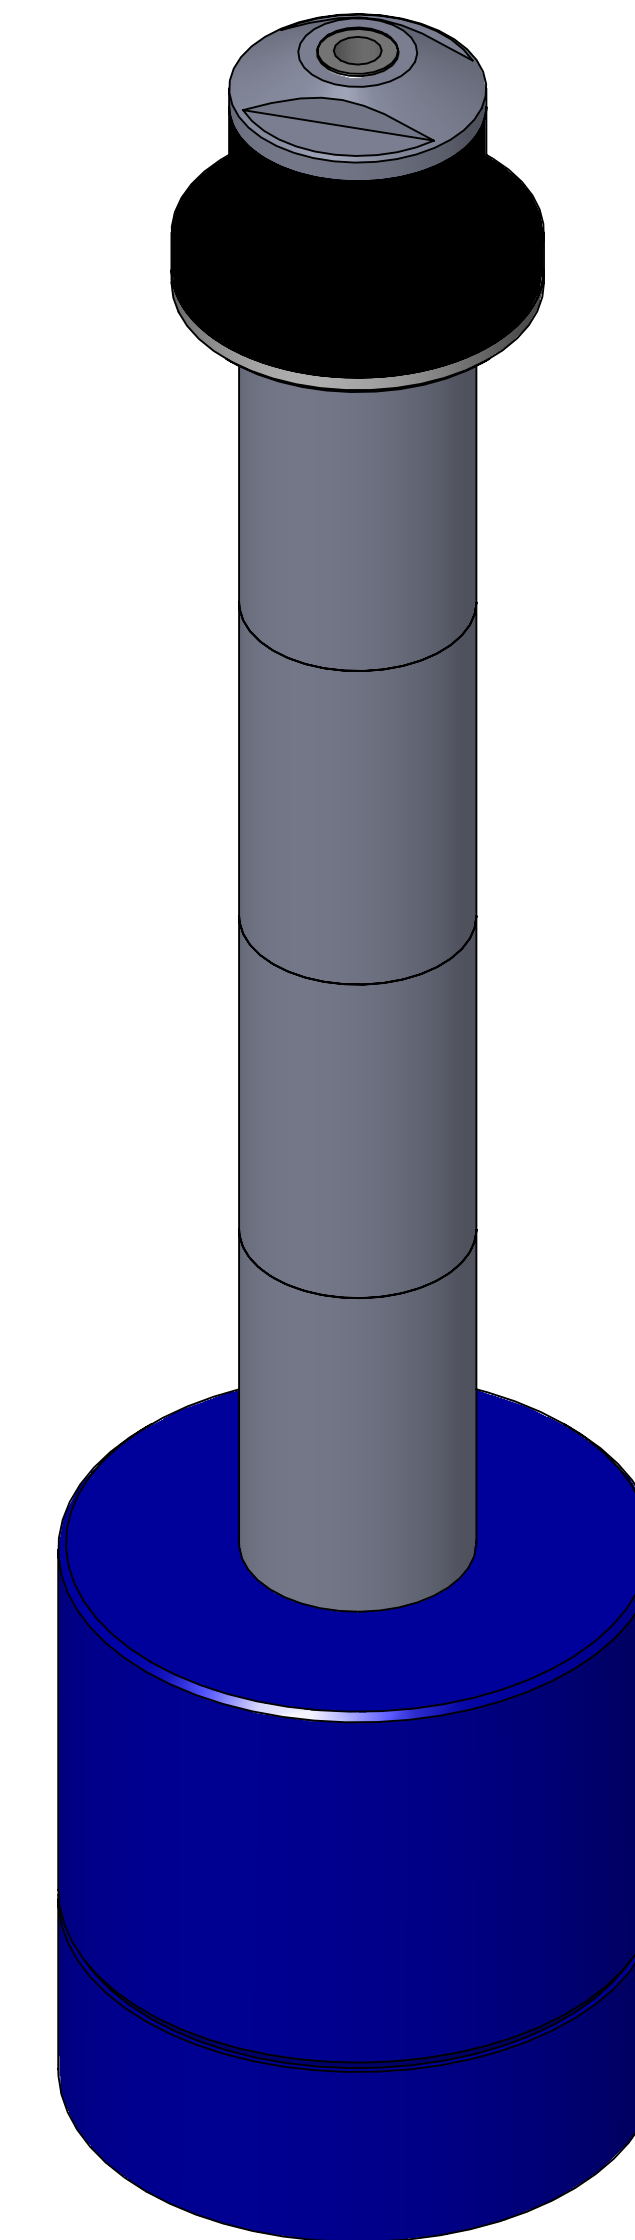

SECTION A-A

ITEM NO.	PART NUMBER	DESCRIPTION	QTY.
10	MACH-004182	Body, CTS, CI32	1
20	MACH-004249	Cap, CTS, CI32	1
30	MACH-054210	Stem, CTS, CI32-E4.0	1
40	SEAL-005436	CI31-ORING 109	1
50	SEAL-005438	CI31-ORING 216	1
60	MACH-004314	Nose, CTS, CI32-SAE-F	1
70	SEAL-004842	Seal, CTS, CI32-SAE-F	1
80	MACH-004442	Washer, CTS, CI32-SAE-F	1
90	MACH-004580	Spacer Extension, CTS, CI32	4

REVISIONS			
REV.	DESCRIPTION	DATE	APPROVED
A	Initial Release	04-01-2026	KM
B	Nose material changed from brass to 316 stainless steel	04-06-2026	KM

SIZE	D	DESCRIPTION	Connect Assembly, CTS, CI32-SAE-0750-E4.0
PART NUMBER	CTSC-002441		REV B
DATE	5/13/05	DRAWN BY KM	CHECKED BY KM SHEET 1 OF 1