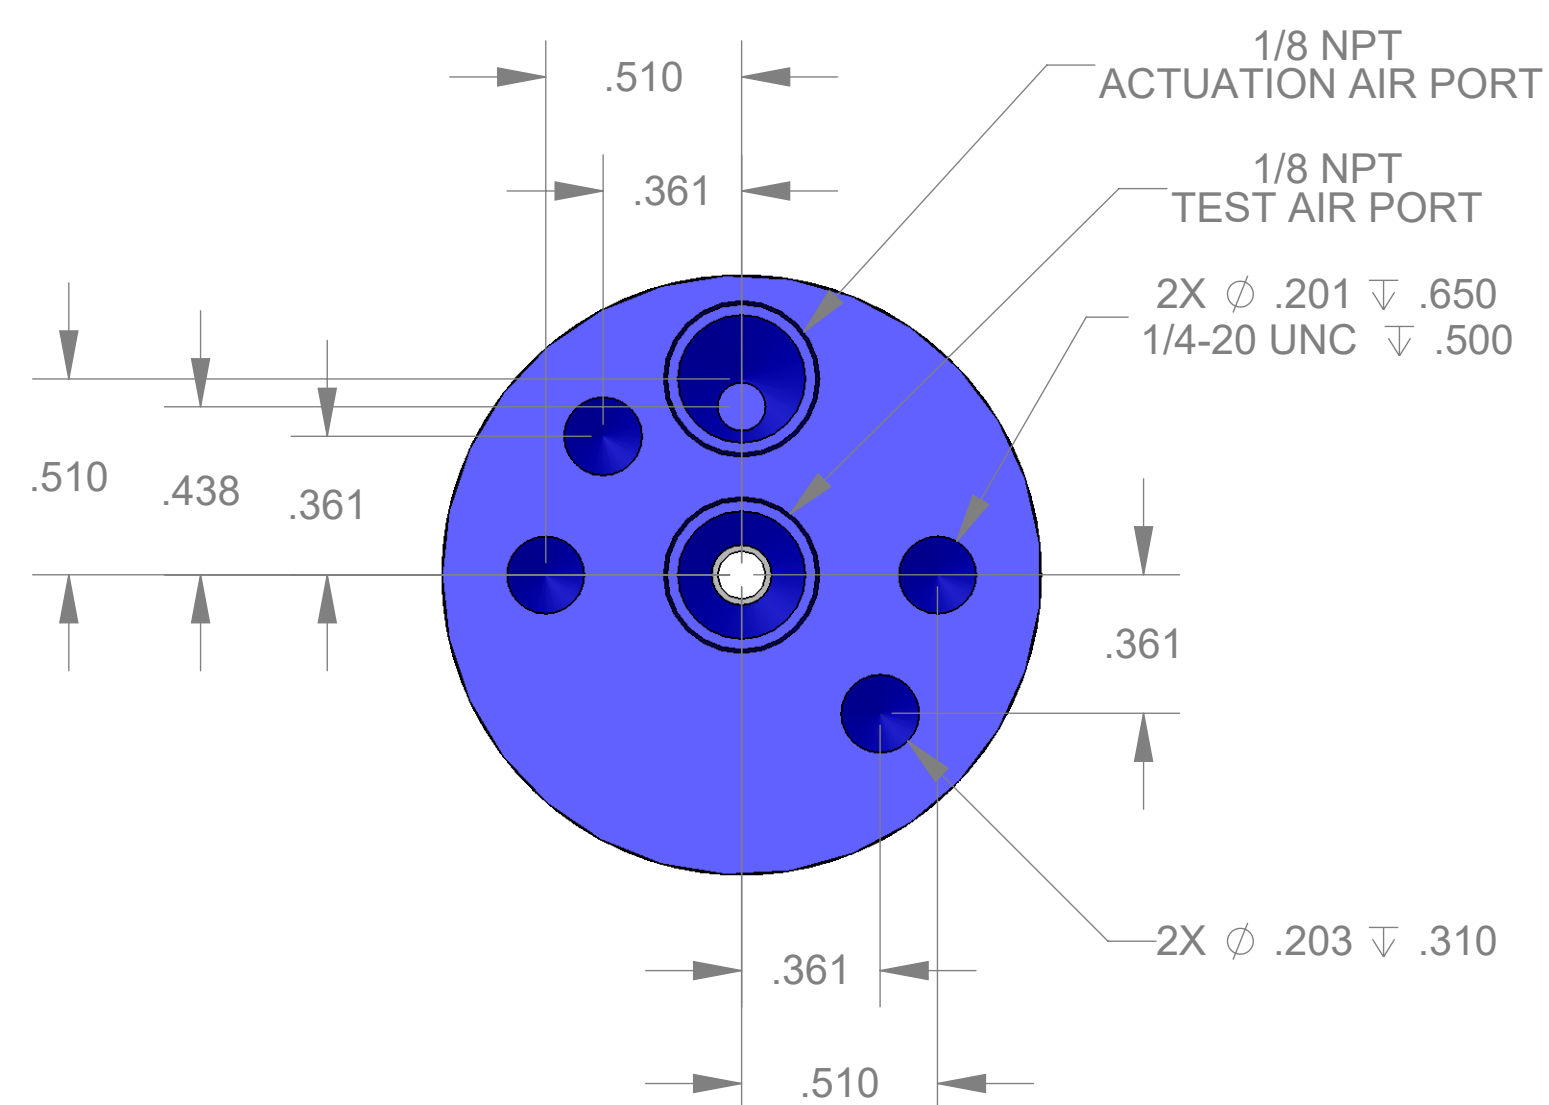

SECTION A-A

ITEM NO.	PART NUMBER	DESCRIPTION	QTY.
10	MACH-004182	Body, CTS, CI32	1
20	MACH-004249	Cap, CTS, CI32	1
30	MACH-054210	Stem, CTS, CI32-E4.0	1
40	SEAL-005436	CI31-ORING 109	1
50	SEAL-005438	CI31-ORING 216	1
60	MACH-004314	Nose, CTS, CI32-SAE-F	1
70	SEAL-004842	Seal, CTS, CI32-SAE-F	1
80	MACH-004442	Washer, CTS, CI32-SAE-F	1
90	MACH-004580	Spacer Extension, CTS, CI32	4

REVISIONS			
REV.	DESCRIPTION	DATE	APPROVED
A	Initial Release	04-01-2026	KM
B	Nose material changed from brass to 316 stainless steel	04-06-2026	KM

SIZE	D	DESCRIPTION	Connect Assembly, CTS, CI32-SAE-0750-E4.0
PART NUMBER	CTSC-002441		REV B
DATE	5/13/05	DRAWN BY KM	CHECKED BY KM SHEET 1 OF 1