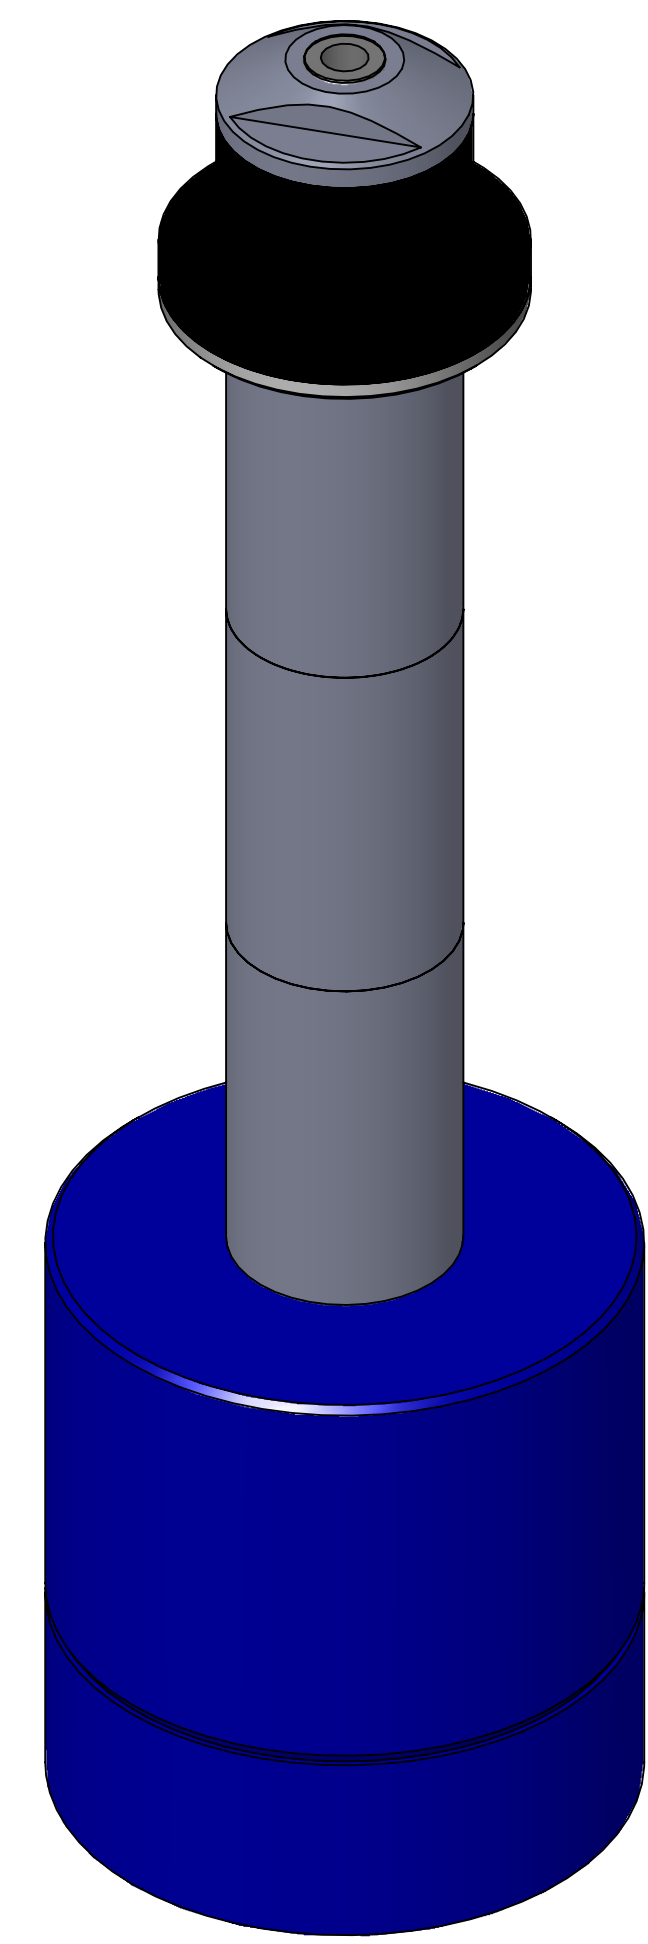

ITEM NO.	PART NUMBER	DESCRIPTION	QTY.
10	MACH-004182	Body, CTS, CI32	1
20	MACH-004249	Cap, CTS, CI32	1
30	MACH-054209	Stem, CTS, CI32-E3.0	1
40	SEAL-005436	CI31-ORING 109	1
50	SEAL-005438	CI31-ORING 216	1
60	MACH-004314	Nose, CTS, CI32-SAE-F	1
70	SEAL-004842	Seal, CTS, CI32-SAE-F	1
80	MACH-004442	Washer, CTS, CI32-SAE-F	1
90	MACH-004580	Spacer Extension, CTS, CI32	3

SECTION A-A

REVISIONS			
REV.	DESCRIPTION	DATE	APPROVED
A	Initial Release	04-01-2026	KM
B	Nose material changed from brass to 316 stainless steel	04-06-2026	KM

SIZE	D	DESCRIPTION	Connect Assembly, CTS, CI32-SAE-0750-E3.0
PART NUMBER	CTSC-002440		REV B
DATE	5/13/05	DRAWN BY KM	CHECKED BY KM
		SHEET 1	OF 1