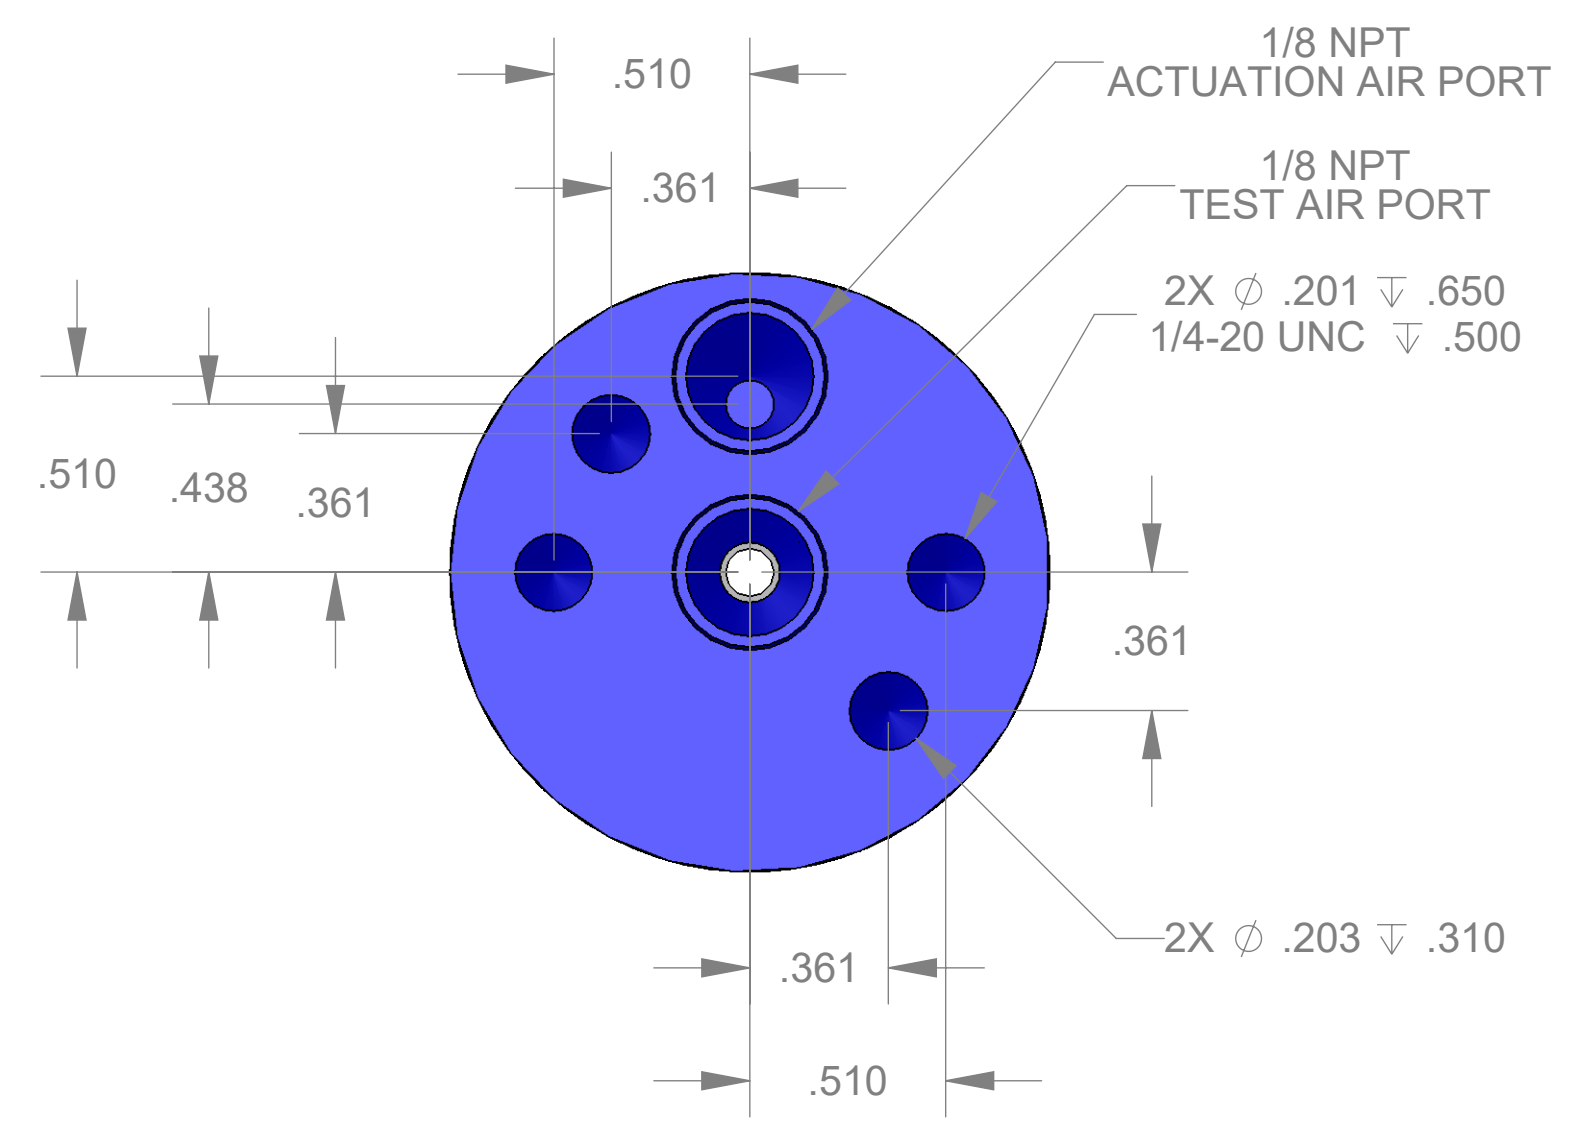

ITEM NO.	PART NUMBER	DESCRIPTION	QTY.
10	MACH-004182	Body, CTS, CI32	1
20	MACH-004249	Cap, CTS, CI32	1
30	MACH-054209	Stem, CTS, CI32-E3.0	1
40	SEAL-005436	CI31-ORING 109	1
50	SEAL-005438	CI31-ORING 216	1
60	MACH-004314	Nose, CTS, CI32-SAE-F	1
70	SEAL-004842	Seal, CTS, CI32-SAE-F	1
80	MACH-004442	Washer, CTS, CI32-SAE-F	1
90	MACH-004580	Spacer Extension, CTS, CI32	3

SECTION A-A

REVISIONS			
REV.	DESCRIPTION	DATE	APPROVED
A	Initial Release	04-01-2026	KM
B	Nose material changed from brass to 316 stainless steel	04-06-2026	KM

SIZE	D	DESCRIPTION	Connect Assembly, CTS, CI32-SAE-0750-E3.0
PART NUMBER	CTSC-002440		REV B
DATE	5/13/05	DRAWN BY KM	CHECKED BY KM
		SHEET 1	OF 1