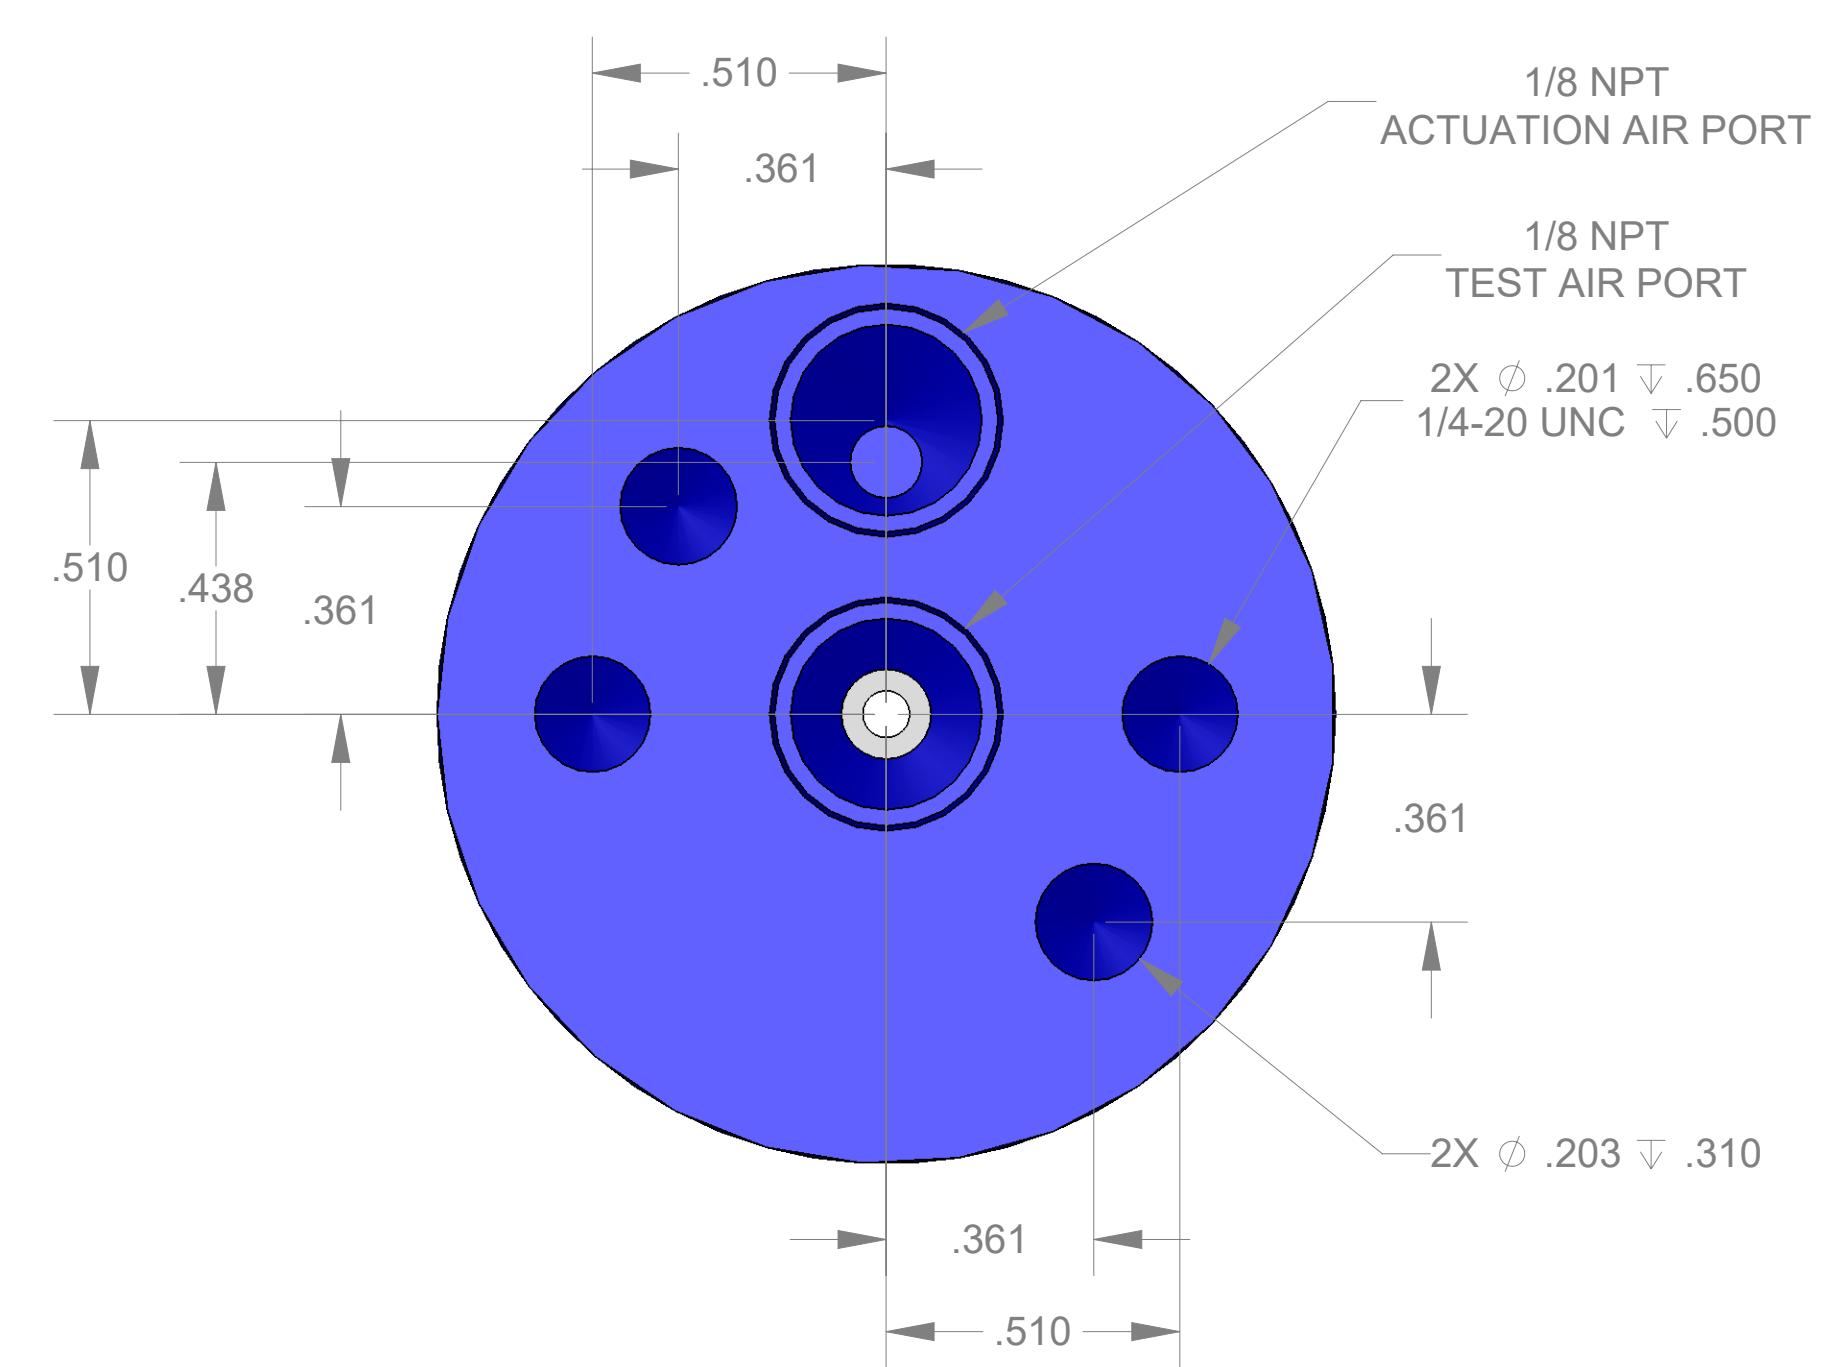

ITEM NO.	PART NUMBER	DESCRIPTION	QTY.
10	MACH-004181	BODY, CTS, CI31	1
20	MACH-004248	Cap, CTS, CI31	1
30	MACH-054203	Stem, CTS, CI31-E1.0	1
40	SEAL-005436	CI31-ORING 109	1
50	SEAL-005438	CI31-ORING 216	1
60	MACH-004303	Nose, CTS, CI31-SAE-G	1
70	SEAL-004797	Seal, CTS, CI31-SAE-G	1
80	MACH-004435	Washer, CTS, CI31-SAE-G	1
90	MACH-004578	Spacer Extension, CTS, CI31	1

REVISIONS			
REV.	DESCRIPTION	DATE	APPROVED
A	Initial Release	02-05-2026	KM
B	Nose material changed from brass to 316 stainless steel	04-06-2026	KM

SIZE	DESCRIPTION	REV
D	Connect Assembly, CTS, CI31-SAE-0687-E1.0	B
PART NUMBER	CTSC-002424	
DATE	7/19/05	DRAWN BY: KM CHECKED BY: KM SHEET 1 OF 1

FILE LOCATION: C:\PDM\PDM\R&D\Product Development\CTS Connects\C1\Connect Assembly\Standard\CI31\1in Stem Extension\CTSC-002424

Monday, April 6, 2026