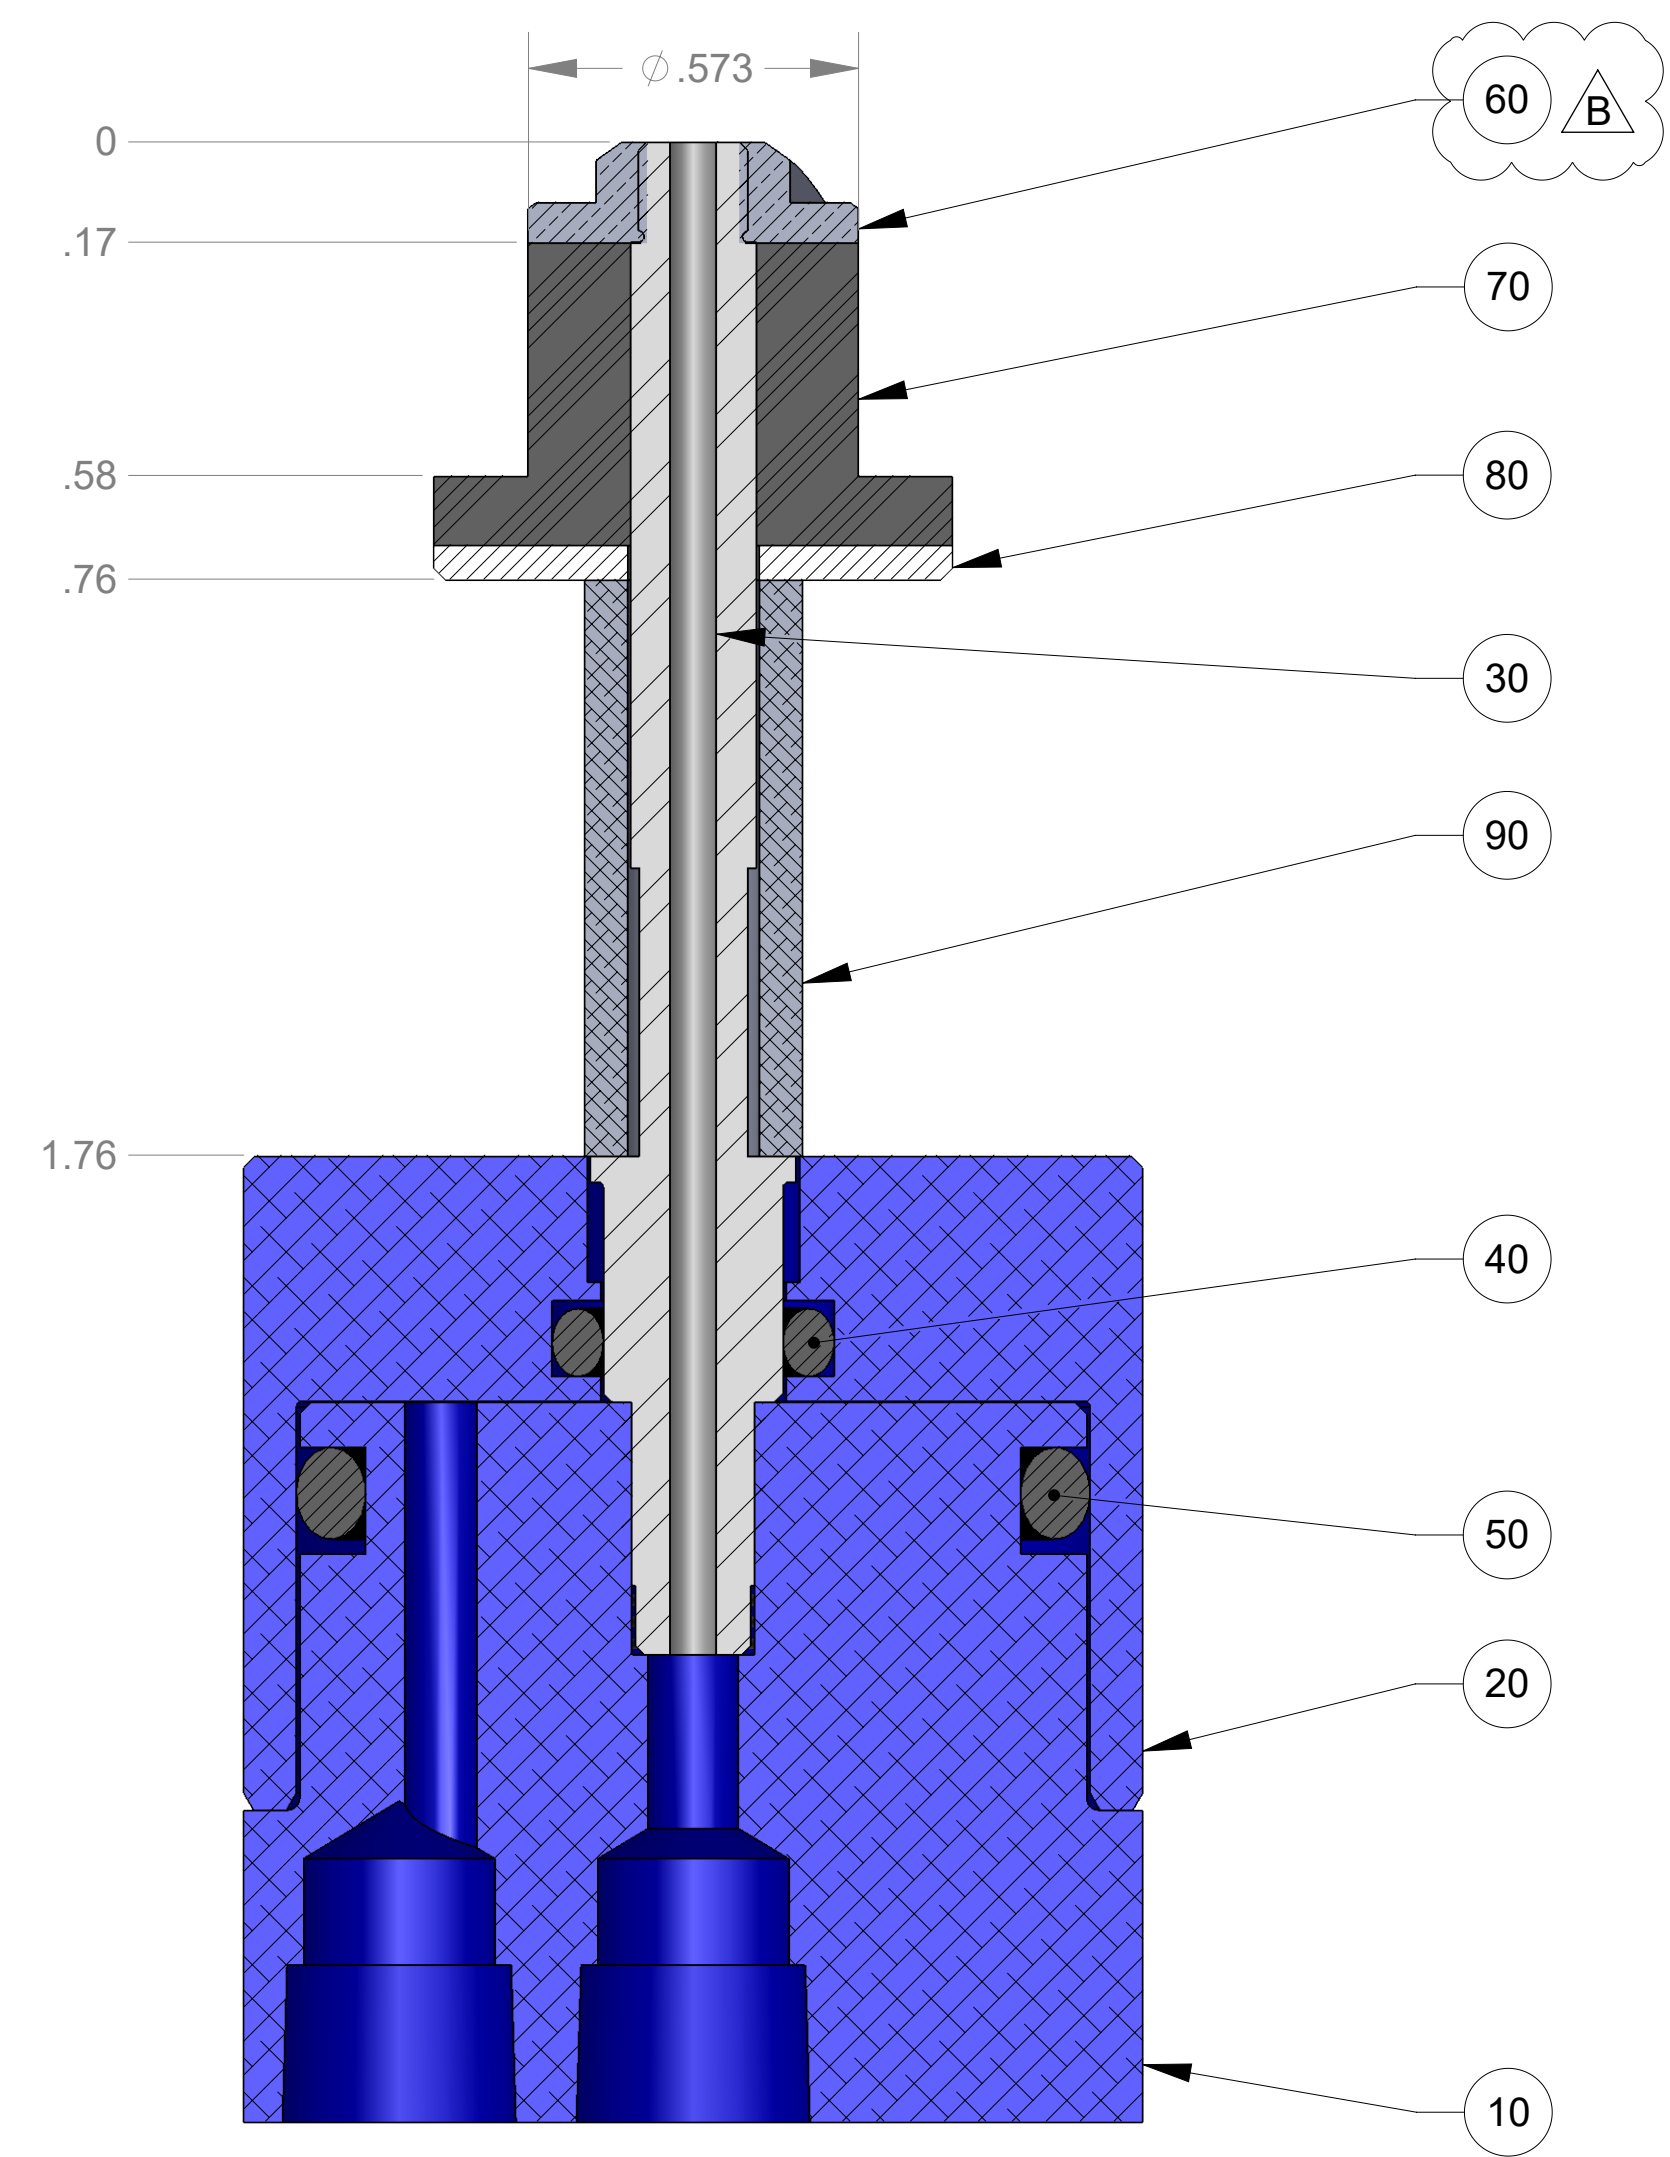

ITEM NO.	PART NUMBER	DESCRIPTION	QTY.
10	MACH-004181	BODY, CTS, CI31	1
20	MACH-004248	Cap, CTS, CI31	1
30	MACH-054203	Stem, CTS, CI31-E1.0	1
40	SEAL-005436	CI31-ORING 109	1
50	SEAL-005438	CI31-ORING 216	1
60	MACH-004303	Nose, CTS, CI31-SAE-G	1
70	SEAL-004797	Seal, CTS, CI31-SAE-G	1
80	MACH-004435	Washer, CTS, CI31-SAE-G	1
90	MACH-004578	Spacer Extension, CTS, CI31	1

REVISIONS			
REV.	DESCRIPTION	DATE	APPROVED
A	Initial Release	02-05-2026	KM
B	Nose material changed from brass to 316 stainless steel	04-06-2026	KM

SIZE	DESCRIPTION	REV
D	Connect Assembly, CTS, CI31-SAE-0687-E1.0	B
PART NUMBER	CTSC-002424	
DATE	7/19/05	DRAWN BY: KM CHECKED BY: KM SHEET 1 OF 1

FILE LOCATION: C:\PDM\PDM\R&D\Product Development\CTS Connects\C1\Connect Assembly\Standard\CI31\1in Stem Extension\CTSC-002424

Monday, April 6, 2026