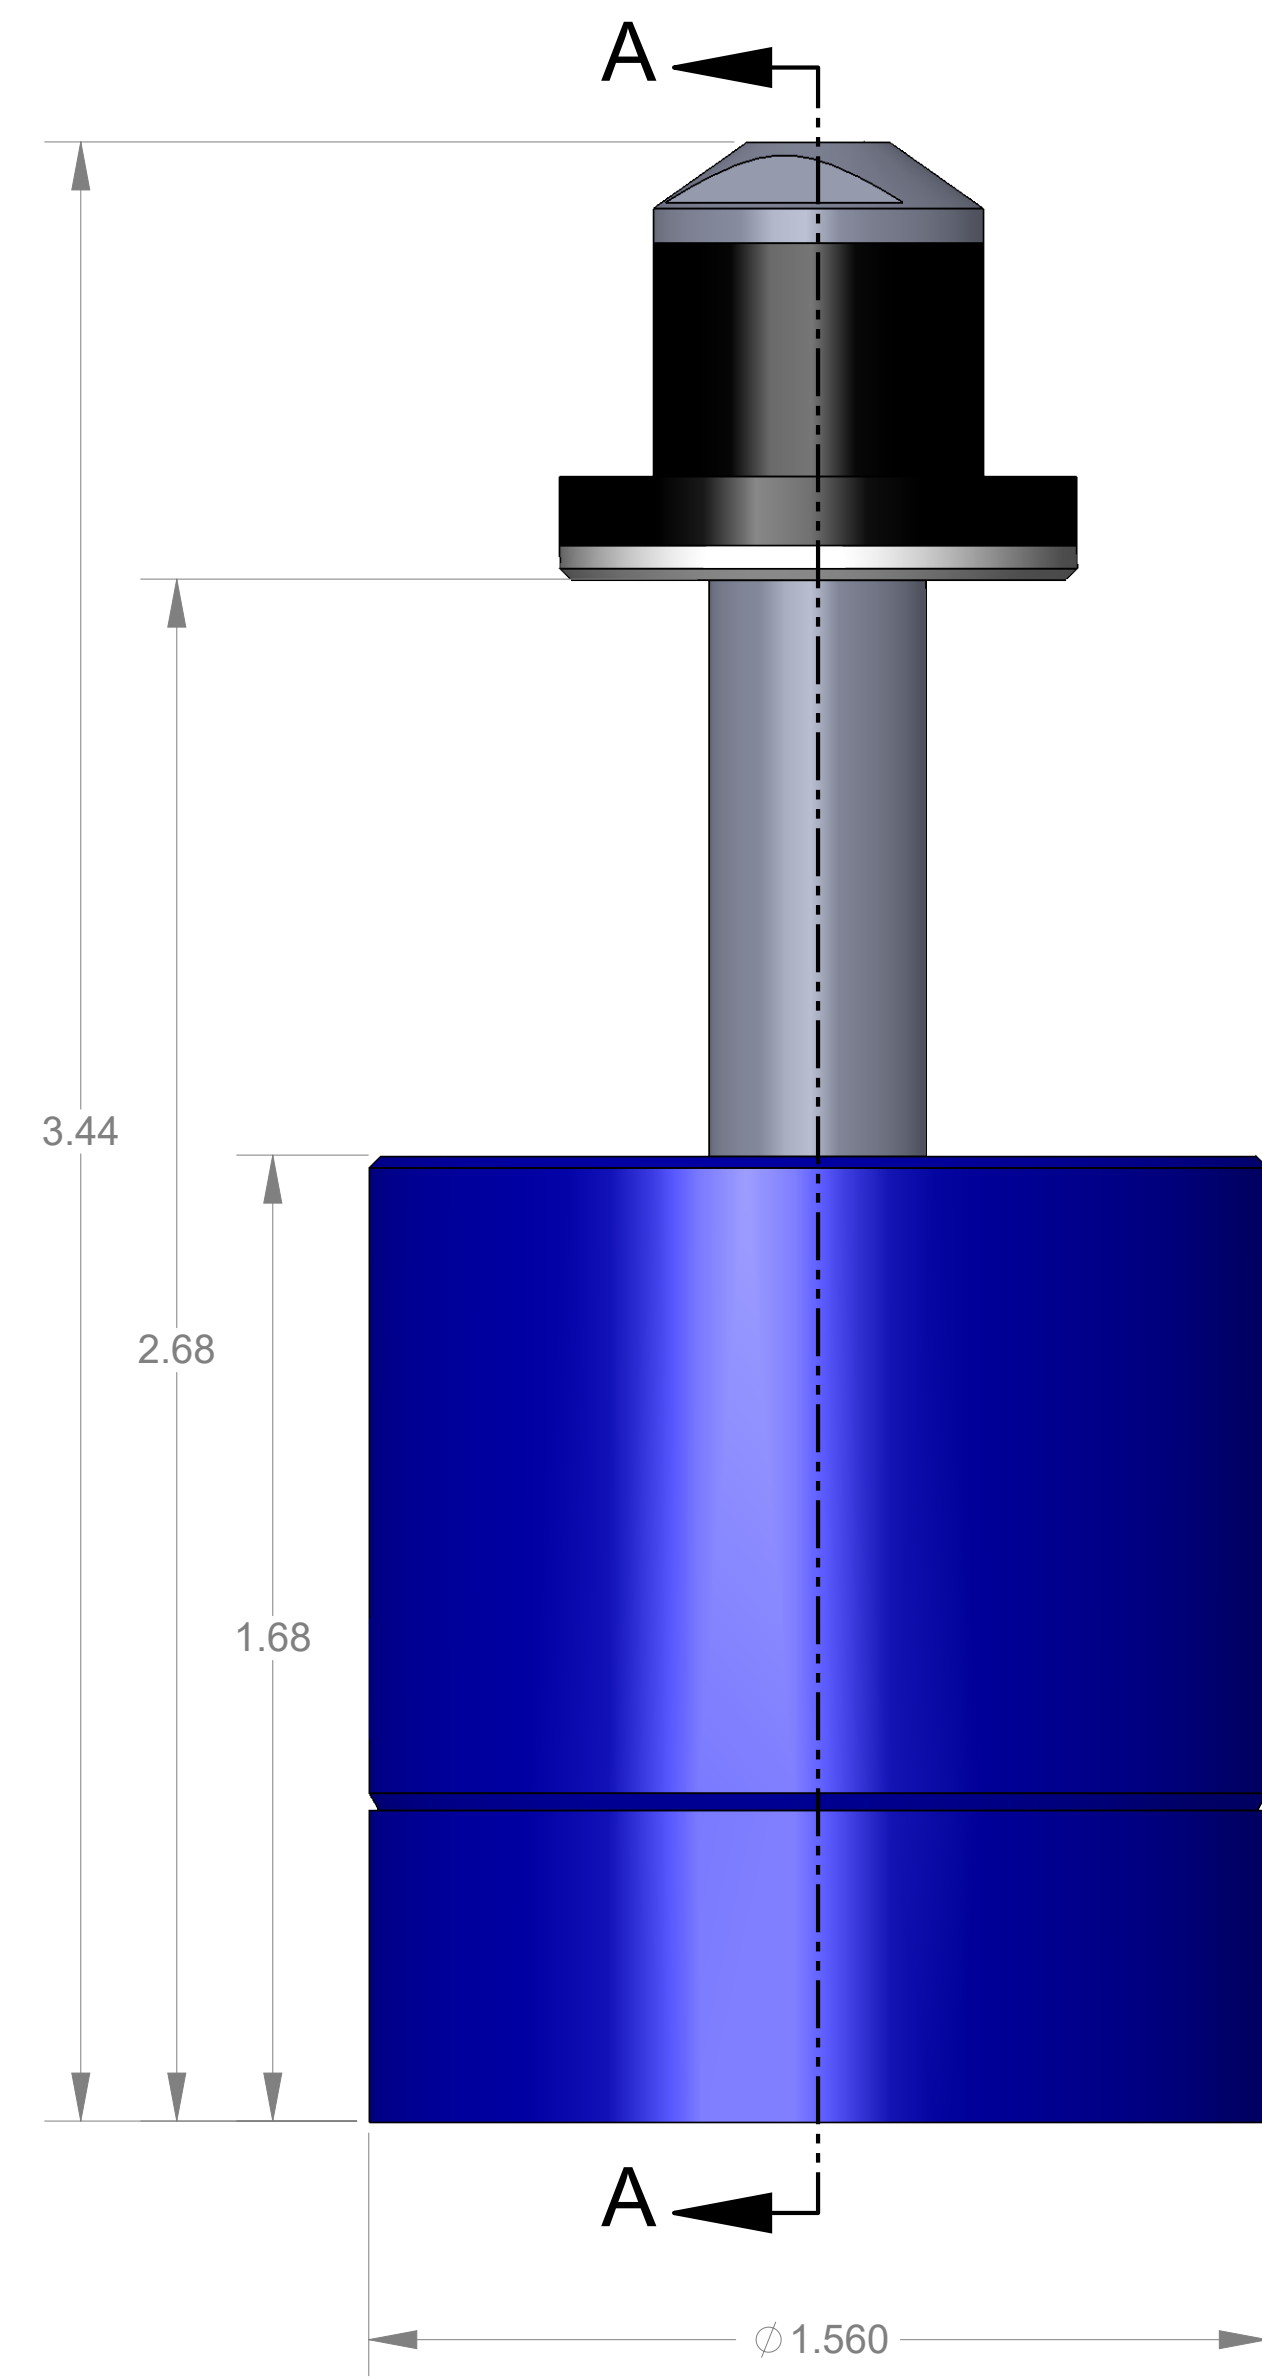

ITEM NO.	PART NUMBER	DESCRIPTION	QTY.
10	MACH-004181	BODY, CTS, CI31	1
20	MACH-004248	Cap, CTS, CI31	1
30	MACH-054203	Stem, CTS, CI31-E1.0	1
40	SEAL-005436	CI31-ORING 109	1
50	SEAL-005438	CI31-ORING 216	1
60	MACH-004303	Nose, CTS, CI31-SAE-G	1
70	SEAL-004797	Seal, CTS, CI31-SAE-G	1
80	MACH-004435	Washer, CTS, CI31-SAE-G	1
90	MACH-004578	Spacer Extension, CTS, CI31	1

REVISIONS			
REV.	DESCRIPTION	DATE	APPROVED
A	Initial Release	02-05-2026	KM
B	Nose material changed from brass to 316 stainless steel	04-06-2026	KM

SIZE	DESCRIPTION	REV
D	Connect Assembly, CTS, CI31-SAE-0687-E1.0	B
PART NUMBER	CTSC-002424	
DATE	7/19/05	DRAWN BY: KM CHECKED BY: KM SHEET 1 OF 1