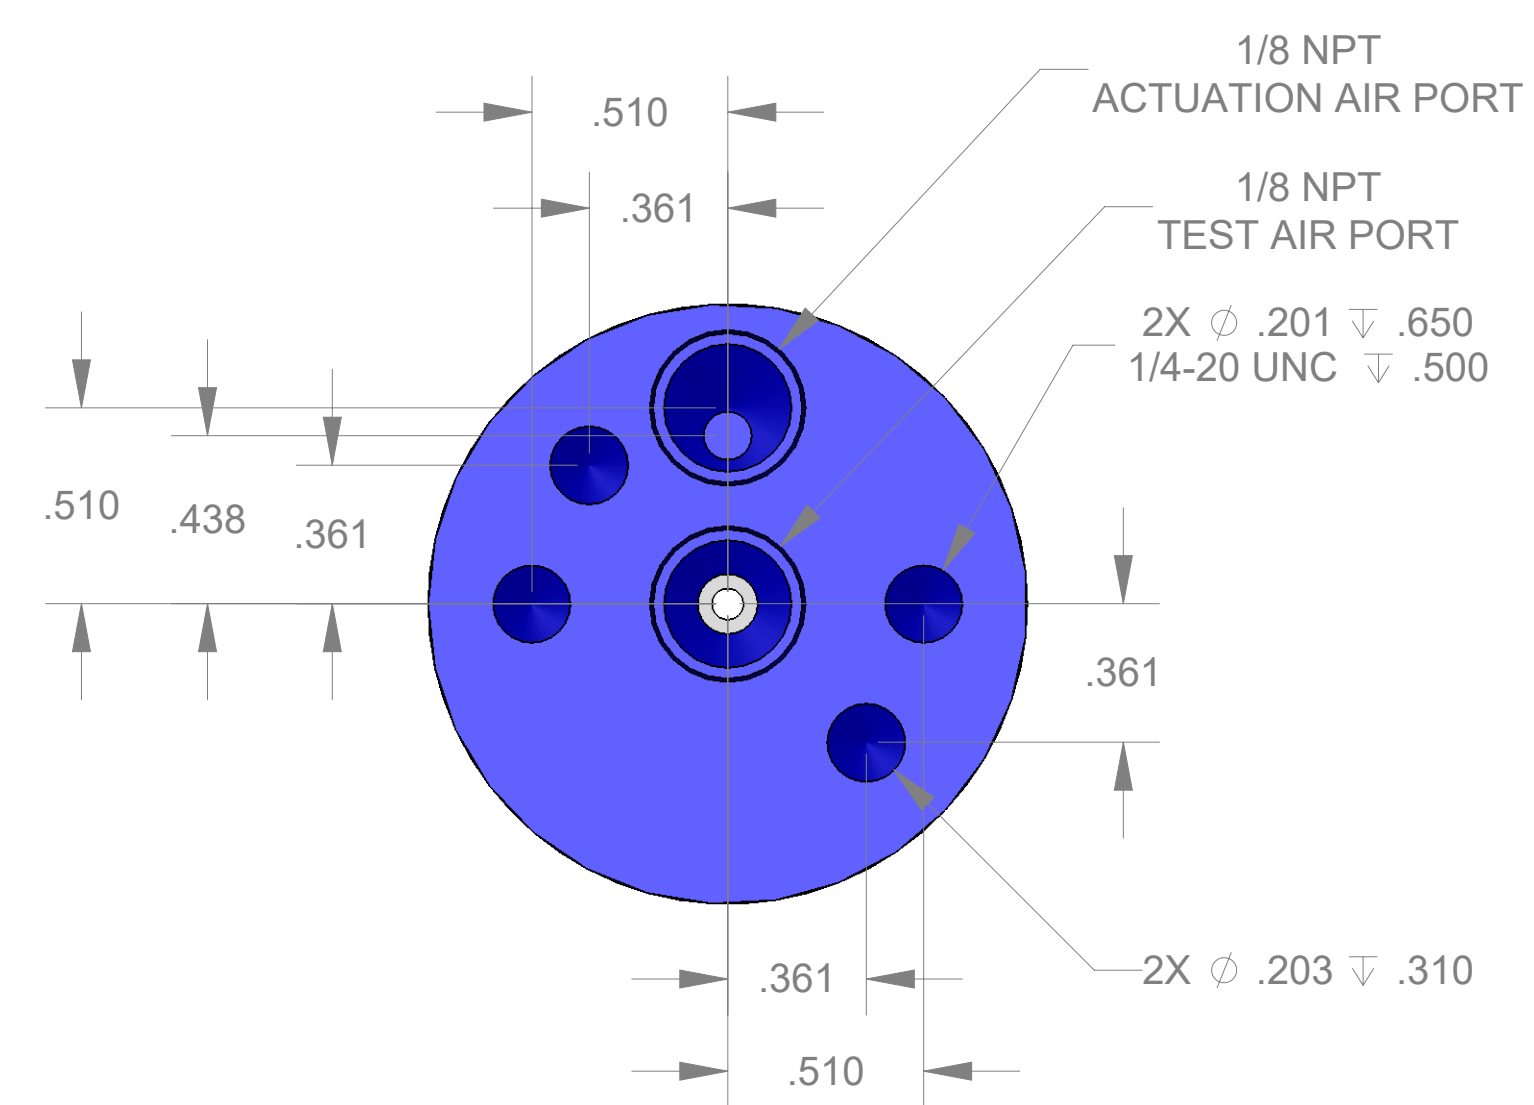

ITEM NO.	PART NUMBER	DESCRIPTION	QTY.
10	MACH-004181	BODY, CTS, CI31	1
20	MACH-004248	Cap, CTS, CI31	1
30	MACH-054206	Stem, CTS, CI31-E4.0	1
40	SEAL-005436	CI31-ORING 109	1
50	SEAL-005438	CI31-ORING 216	1
60	MACH-004302	Nose, CTS, CI31-SAE-E	1
70	SEAL-004795	Seal, CTS, CI31-SAE-E	1
80	MACH-004434	Washer, CTS, CI31-SAE-E	1
90	MACH-004578	Spacer Extension, CTS, CI31	4

SECTION A-A

REVISIONS			
REV.	DESCRIPTION	DATE	APPROVED
A	Initial Release	02-16-2026	KM
B	Nose material changed from brass to 316 stainless steel	04-06-2026	KM

SIZE	D	DESCRIPTION	Connect Assembly, CTS, CI31-SAE-0562-E4.0
PART NUMBER	CTSC-002399		REV B
DATE	7/19/05	DRAWN BY: KM	CHECKED BY: KM
		SHEET 1	OF 1

FILE LOCATION: C:\PDM\PDM\R&D Product Development\CTS Connects\CI\Connect Assembly\Standard\CI31\4in Stem Extension\CTSC-002399

Monday, April 6, 2026