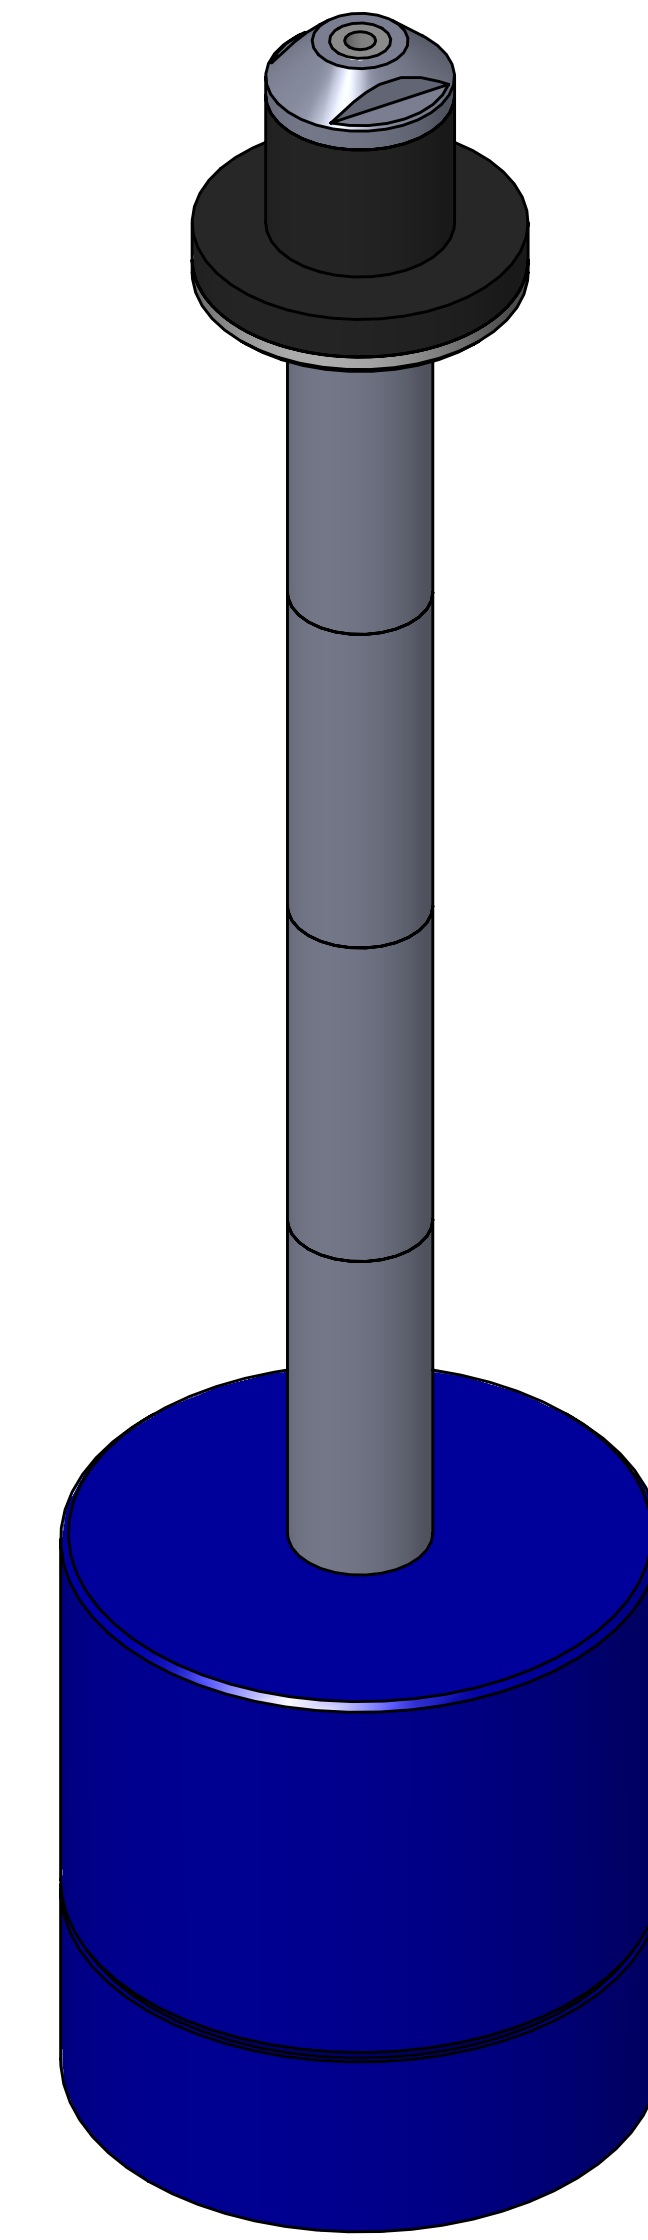

ITEM NO.	PART NUMBER	DESCRIPTION	QTY.
10	MACH-004181	BODY, CTS, CI31	1
20	MACH-004248	Cap, CTS, CI31	1
30	MACH-054206	Stem, CTS, CI31-E4.0	1
40	SEAL-005436	CI31-ORING 109	1
50	SEAL-005438	CI31-ORING 216	1
60	MACH-004302	Nose, CTS, CI31-SAE-E	1
70	SEAL-004795	Seal, CTS, CI31-SAE-E	1
80	MACH-004434	Washer, CTS, CI31-SAE-E	1
90	MACH-004578	Spacer Extension, CTS, CI31	4

SECTION A-A

REVISIONS			
REV.	DESCRIPTION	DATE	APPROVED
A	Initial Release	02-16-2026	KM
B	Nose material changed from brass to 316 stainless steel	04-06-2026	KM

SIZE	D	DESCRIPTION	Connect Assembly, CTS, CI31-SAE-0562-E4.0
PART NUMBER	CTSC-002399		REV B
DATE	7/19/05	DRAWN BY: KM	CHECKED BY: KM
		SHEET 1	OF 1