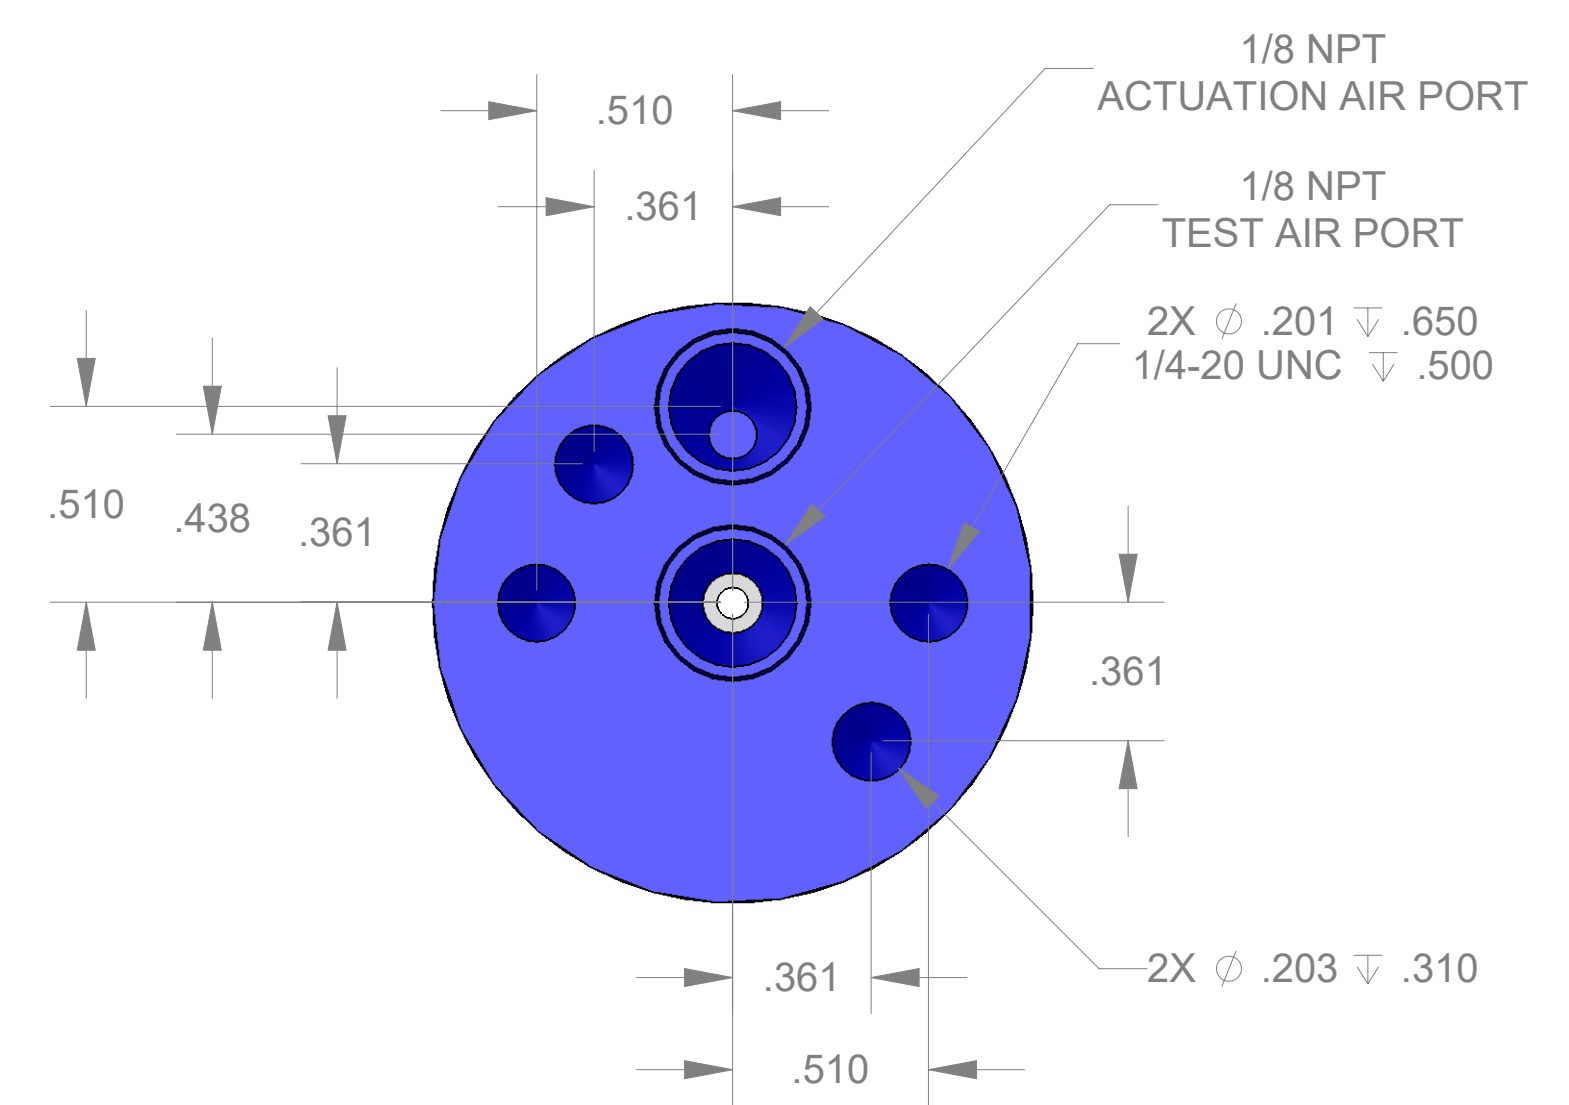

ITEM NO.	PART NUMBER	DESCRIPTION	QTY.
10	MACH-004181	BODY, CTS, CI31	1
20	MACH-004248	Cap, CTS, CI31	1
30	MACH-054205	Stem, CTS, CI31-E3.0	1
40	SEAL-005436	CI31-ORING 109	1
50	SEAL-005438	CI31-ORING 216	1
60	MACH-004302	Nose, CTS, CI31-SAE-E	1
70	SEAL-004795	Seal, CTS, CI31-SAE-E	1
80	MACH-004434	Washer, CTS, CI31-SAE-E	1
90	MACH-004578	Spacer Extension, CTS, CI31	3

SECTION A-A

REVISIONS			
REV.	DESCRIPTION	DATE	APPROVED
A	Initial Release	02-13-2026	KM
B	Nose material changed from brass to 316 stainless steel	04-06-2026	KM

SIZE	D	DESCRIPTION	Connect Assembly, CTS, CI31-SAE-0562-E3.0
PART NUMBER	CTSC-002398		REV B
DATE	7/19/05	DRAWN BY	KM CHECKED BY KM SHEET 1 OF 1

FILE LOCATION: C:\PDM\PDM\R&D Product Development\CTS Connects\CI\Connect Assembly\Standard\CI31\3in Stem Extension\CTSC-002398

Monday, April 6, 2026