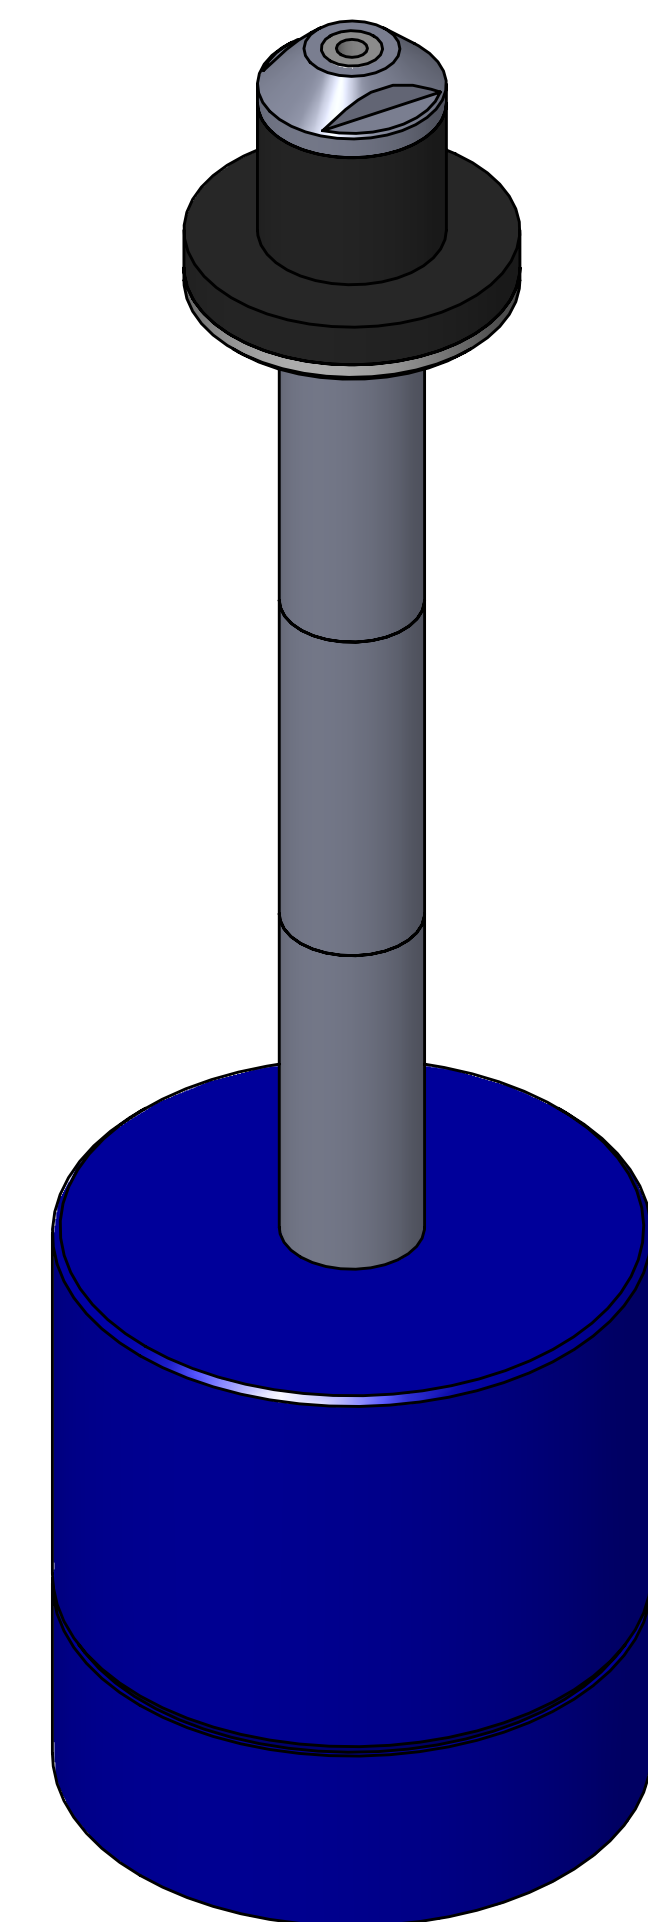

ITEM NO.	PART NUMBER	DESCRIPTION	QTY.
10	MACH-004181	BODY, CTS, CI31	1
20	MACH-004248	Cap, CTS, CI31	1
30	MACH-054205	Stem, CTS, CI31-E3.0	1
40	SEAL-005436	CI31-ORING 109	1
50	SEAL-005438	CI31-ORING 216	1
60	MACH-004302	Nose, CTS, CI31-SAE-E	1
70	SEAL-004795	Seal, CTS, CI31-SAE-E	1
80	MACH-004434	Washer, CTS, CI31-SAE-E	1
90	MACH-004578	Spacer Extension, CTS, CI31	3

SECTION A-A

REVISIONS			
REV.	DESCRIPTION	DATE	APPROVED
A	Initial Release	02-13-2026	KM
B	Nose material changed from brass to 316 stainless steel	04-06-2026	KM

SIZE	D	DESCRIPTION	Connect Assembly, CTS, CI31-SAE-0562-E3.0
PART NUMBER	CTSC-002398		REV B
DATE	7/19/05	DRAWN BY	KM CHECKED BY KM SHEET 1 OF 1