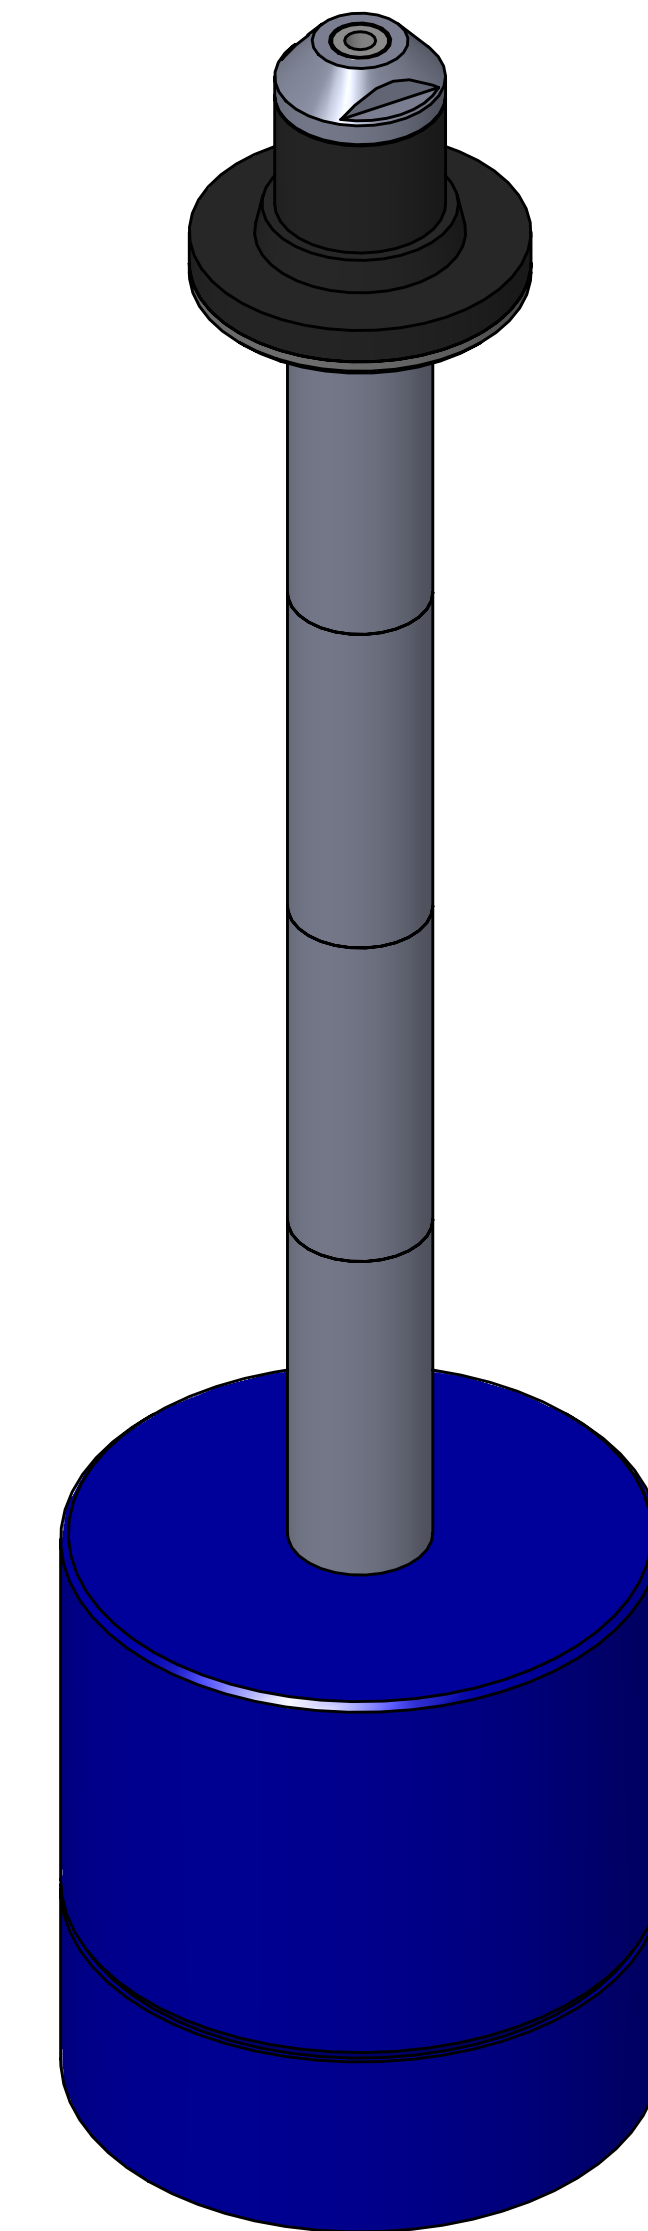

ITEM NO.	PART NUMBER	DESCRIPTION	QTY.
10	MACH-004181	BODY, CTS, CI31	1
20	MACH-004248	Cap, CTS, CI31	1
30	MACH-054206	Stem, CTS, CI31-E4.0	1
40	SEAL-005436	CI31-ORING 109	1
50	SEAL-005438	CI31-ORING 216	1
60	MACH-004301	Nose, CTS, CI31-SAE-D	1
70	SEAL-004793	Seal, CTS, CI31-SAE-D	1
80	MACH-004433	Washer, CTS, CI31-SAE-D	1
90	MACH-004578	Spacer Extension, CTS, CI31	4

SECTION A-A

REVISIONS			
REV.	DESCRIPTION	DATE	APPROVED
A	Initial Release	02-16-2026	KM
B	Nose material changed from brass to 316 stainless steel	04-06-2026	KM

SIZE	D	DESCRIPTION	Connect Assembly, CTS, CI31-SAE-0500-E4.0
PART NUMBER	CTSC-002385		REV B
DATE	7/19/05	DRAWN BY KM	CHECKED BY KM
		SHEET 1	OF 1