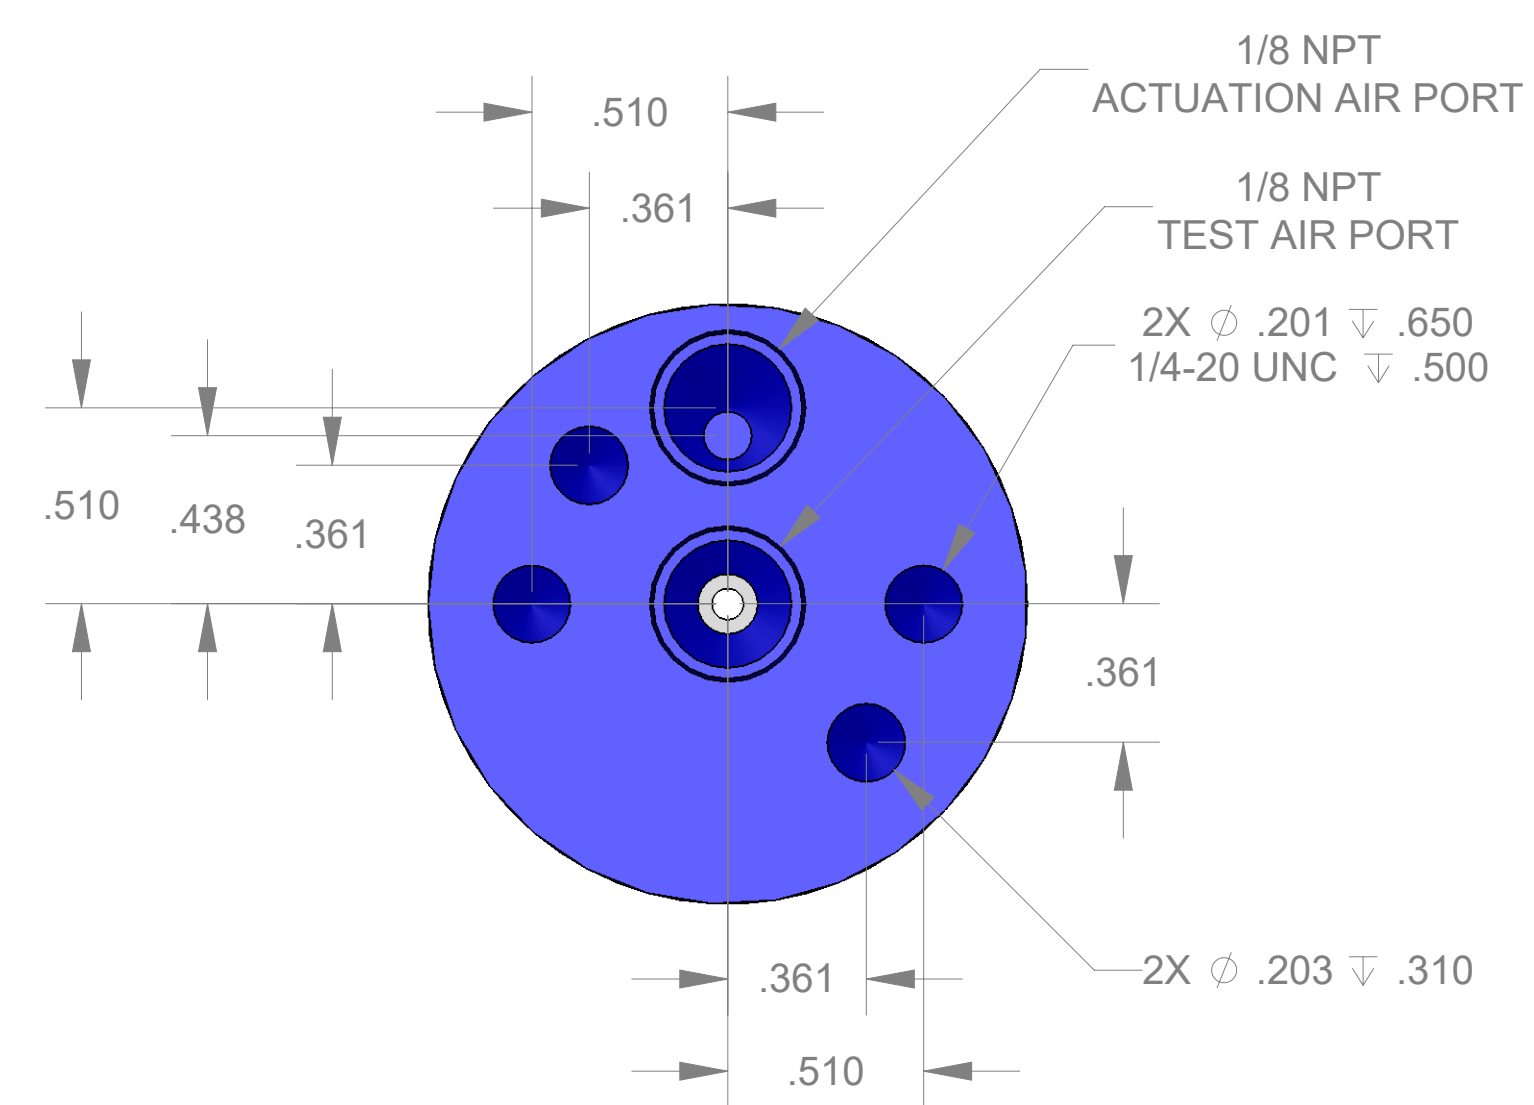

ITEM NO.	PART NUMBER	DESCRIPTION	QTY.
10	MACH-004181	BODY, CTS, CI31	1
20	MACH-004248	Cap, CTS, CI31	1
30	MACH-054206	Stem, CTS, CI31-E4.0	1
40	SEAL-005436	CI31-ORING 109	1
50	SEAL-005438	CI31-ORING 216	1
60	MACH-004301	Nose, CTS, CI31-SAE-D	1
70	SEAL-004793	Seal, CTS, CI31-SAE-D	1
80	MACH-004433	Washer, CTS, CI31-SAE-D	1
90	MACH-004578	Spacer Extension, CTS, CI31	4

SECTION A-A

REVISIONS			
REV.	DESCRIPTION	DATE	APPROVED
A	Initial Release	02-16-2026	KM
B	Nose material changed from brass to 316 stainless steel	04-06-2026	KM

SIZE	D	DESCRIPTION	Connect Assembly, CTS, CI31-SAE-0500-E4.0
PART NUMBER	CTSC-002385		REV B
DATE	7/19/05	DRAWN BY KM	CHECKED BY KM
		SHEET 1	OF 1

FILE LOCATION: C:\PDM\PDM\R&D Product Development\CTS Connects\CI\Connect Assembly\Standard\CI31\4in Stem Extension\CTSC-002385

Monday, April 6, 2026