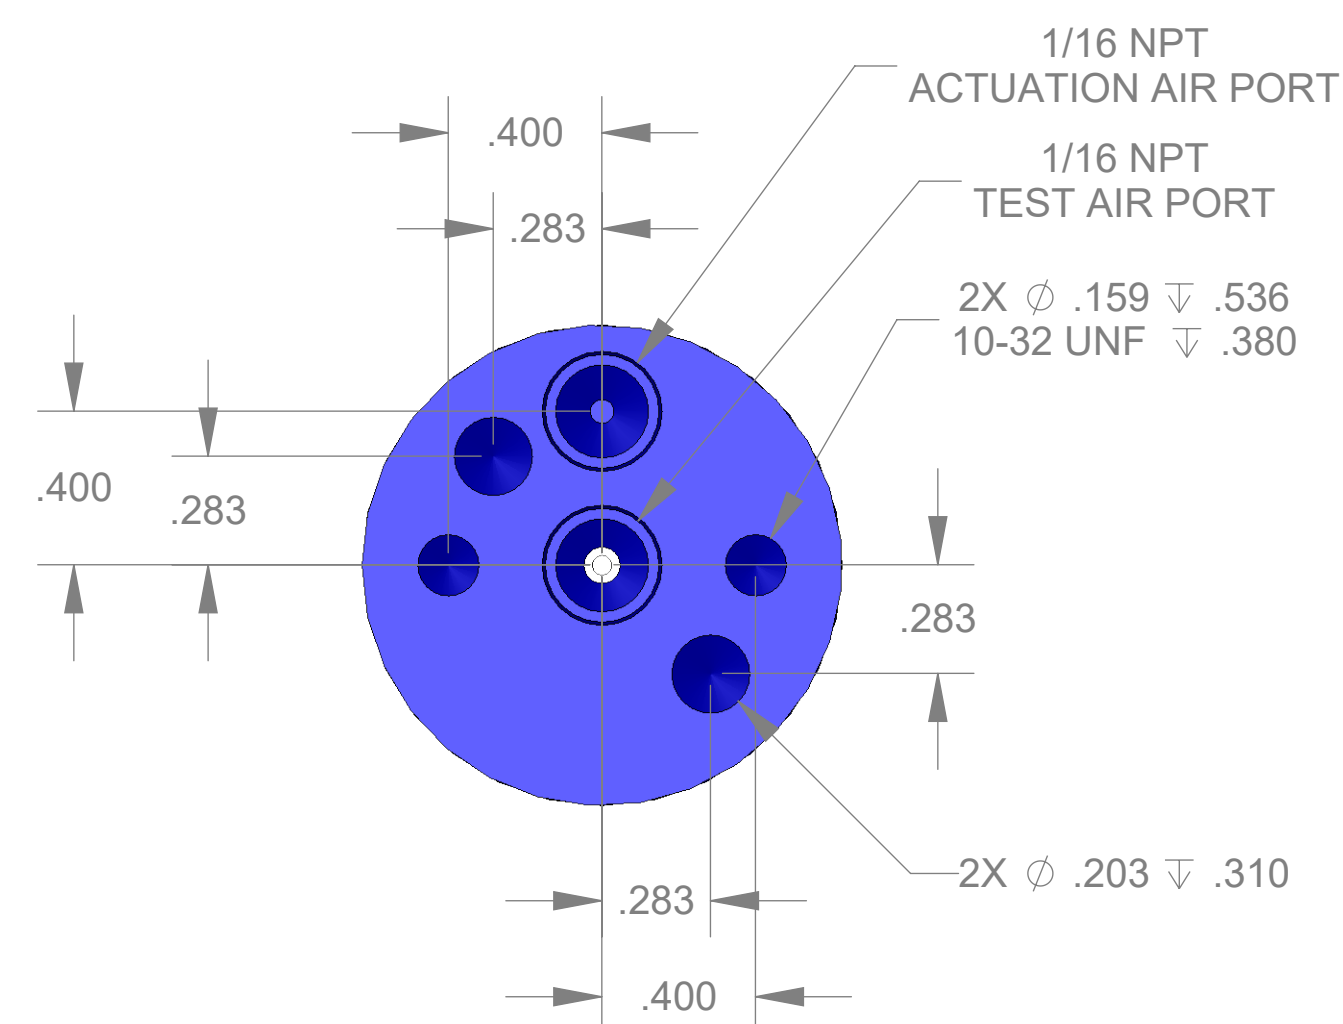

ITEM NO.	PART NUMBER	DESCRIPTION	QTY.
10	MACH-004180	BODY, CTS, CI30	1
20	MACH-004247	Cap, CTS, CI30	1
30	MACH-004276	Nose, CTS, CI30-AA	1
40	MACH-004424	Washer, CTS, CI30-SAE-0375	1
50	MACH-054202	Stem, CTS, CI30-E4.0	1
60	SEAL-004746	Seal, CTS, CI30-SAE-0375	1
70	SEAL-005446	CI30-ORING 009	1
80	SEAL-005447	CI30-ORING 119	1
90	MACH-004572	Extension Spacer, CTS, CI30	4

SECTION A-A

REVISIONS			
REV.	DESCRIPTION	DATE	APPROVED
A	Initial Release	02-04-2026	KM
B	Nose material changed from brass to 316 stainless steel	04-06-2026	KM

SIZE	D	DESCRIPTION	Connect Assembly, CTS, CI30-SAE-0375-E4.0
PART NUMBER	CTSC-002357		REV B
DATE	7/01/15	DRAWN BY KM	CHECKED BY KM SHEET 1 OF 1

FILE LOCATION: C:\PDM\PDM\R&D\Product Development\CTS Connects\CI\Connect Assembly\Standard\CI30\4in Stem Extension\CTSC-002357