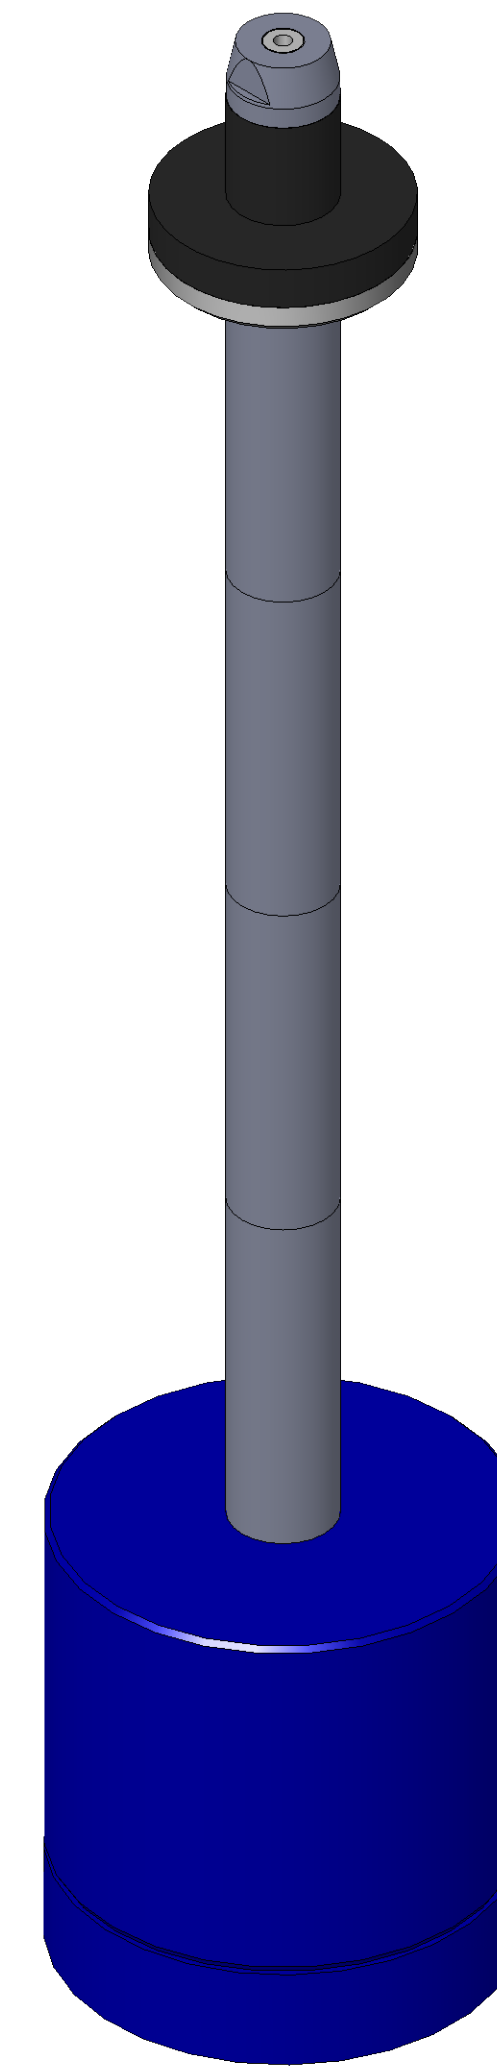

ITEM NO.	PART NUMBER	DESCRIPTION	QTY.
10	MACH-004180	BODY, CTS, CI30	1
20	MACH-004247	Cap, CTS, CI30	1
30	MACH-004276	Nose, CTS, CI30-AA	1
40	MACH-004424	Washer, CTS, CI30-SAE-0375	1
50	MACH-054202	Stem, CTS, CI30-E4.0	1
60	SEAL-004746	Seal, CTS, CI30-SAE-0375	1
70	SEAL-005446	CI30-ORING 009	1
80	SEAL-005447	CI30-ORING 119	1
90	MACH-004572	Extension Spacer, CTS, CI30	4

SECTION A-A

REVISIONS			
REV.	DESCRIPTION	DATE	APPROVED
A	Initial Release	02-04-2026	KM
B	Nose material changed from brass to 316 stainless steel	04-06-2026	KM

SIZE	D	DESCRIPTION	Connect Assembly, CTS, CI30-SAE-0375-E4.0
PART NUMBER	CTSC-002357		REV B
DATE	7/01/15	DRAWN BY KM	CHECKED BY KM SHEET 1 OF 1

FILE LOCATION: C:\PDM\PDM\R&D\Product Development\CTS Connects\CI\Connect Assembly\Standard\CI30\4in Stem Extension\CTSC-002357