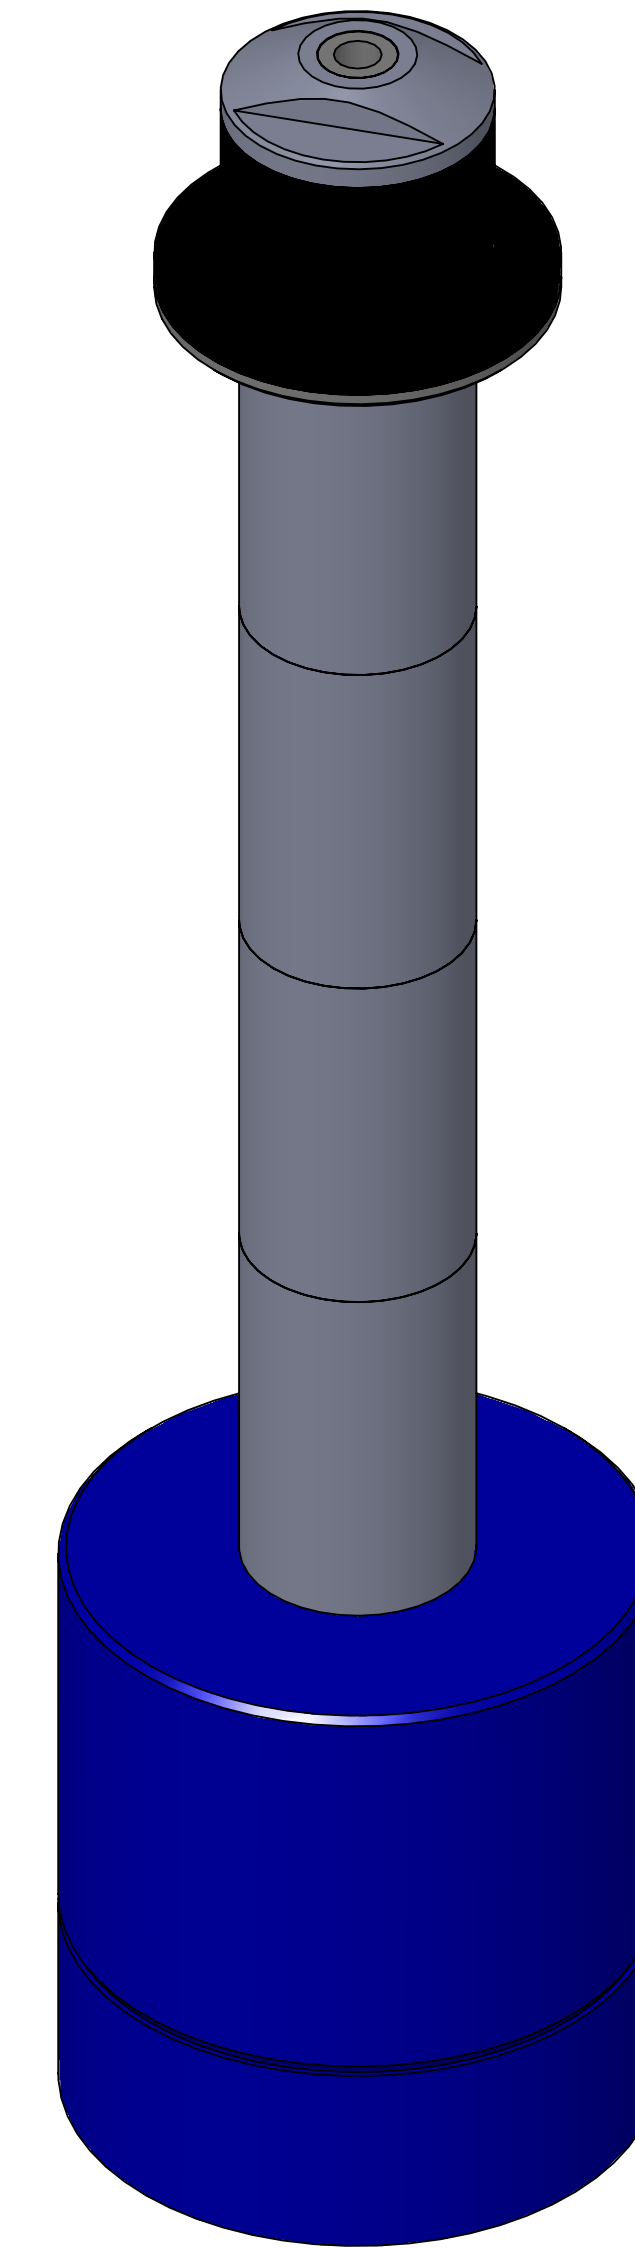

SECTION A-A

ITEM NO.	PART NUMBER	DESCRIPTION	QTY.
10	MACH-004182	Body, CTS, CI32	1
20	MACH-004249	Cap, CTS, CI32	1
30	MACH-054210	Stem, CTS, CI32-E4.0	1
40	SEAL-005436	CI31-ORING 109	1
50	SEAL-005438	CI31-ORING 216	1
60	MACH-004312	Nose, CTS, CI32-MET-G	1
70	SEAL-004836	Seal, CTS, CI32-MET-G	1
80	MACH-004440	Washer, CTS, CI32-MET-G	1
90	MACH-004580	Spacer Extension, CTS, CI32	4

REVISIONS			
REV.	DESCRIPTION	DATE	APPROVED
A	Initial Release	04-01-2026	KM
B	Nose material changed from brass to 316 stainless steel	04-06-2026	KM

SIZE	DESCRIPTION	REV
D	Connect Assembly, CTS, CI32-M20-E4.0	B
PART NUMBER	CTSC-002203	
DATE	5/13/05	DRAWN BY: KM CHECKED BY: KM SHEET 1 OF 1