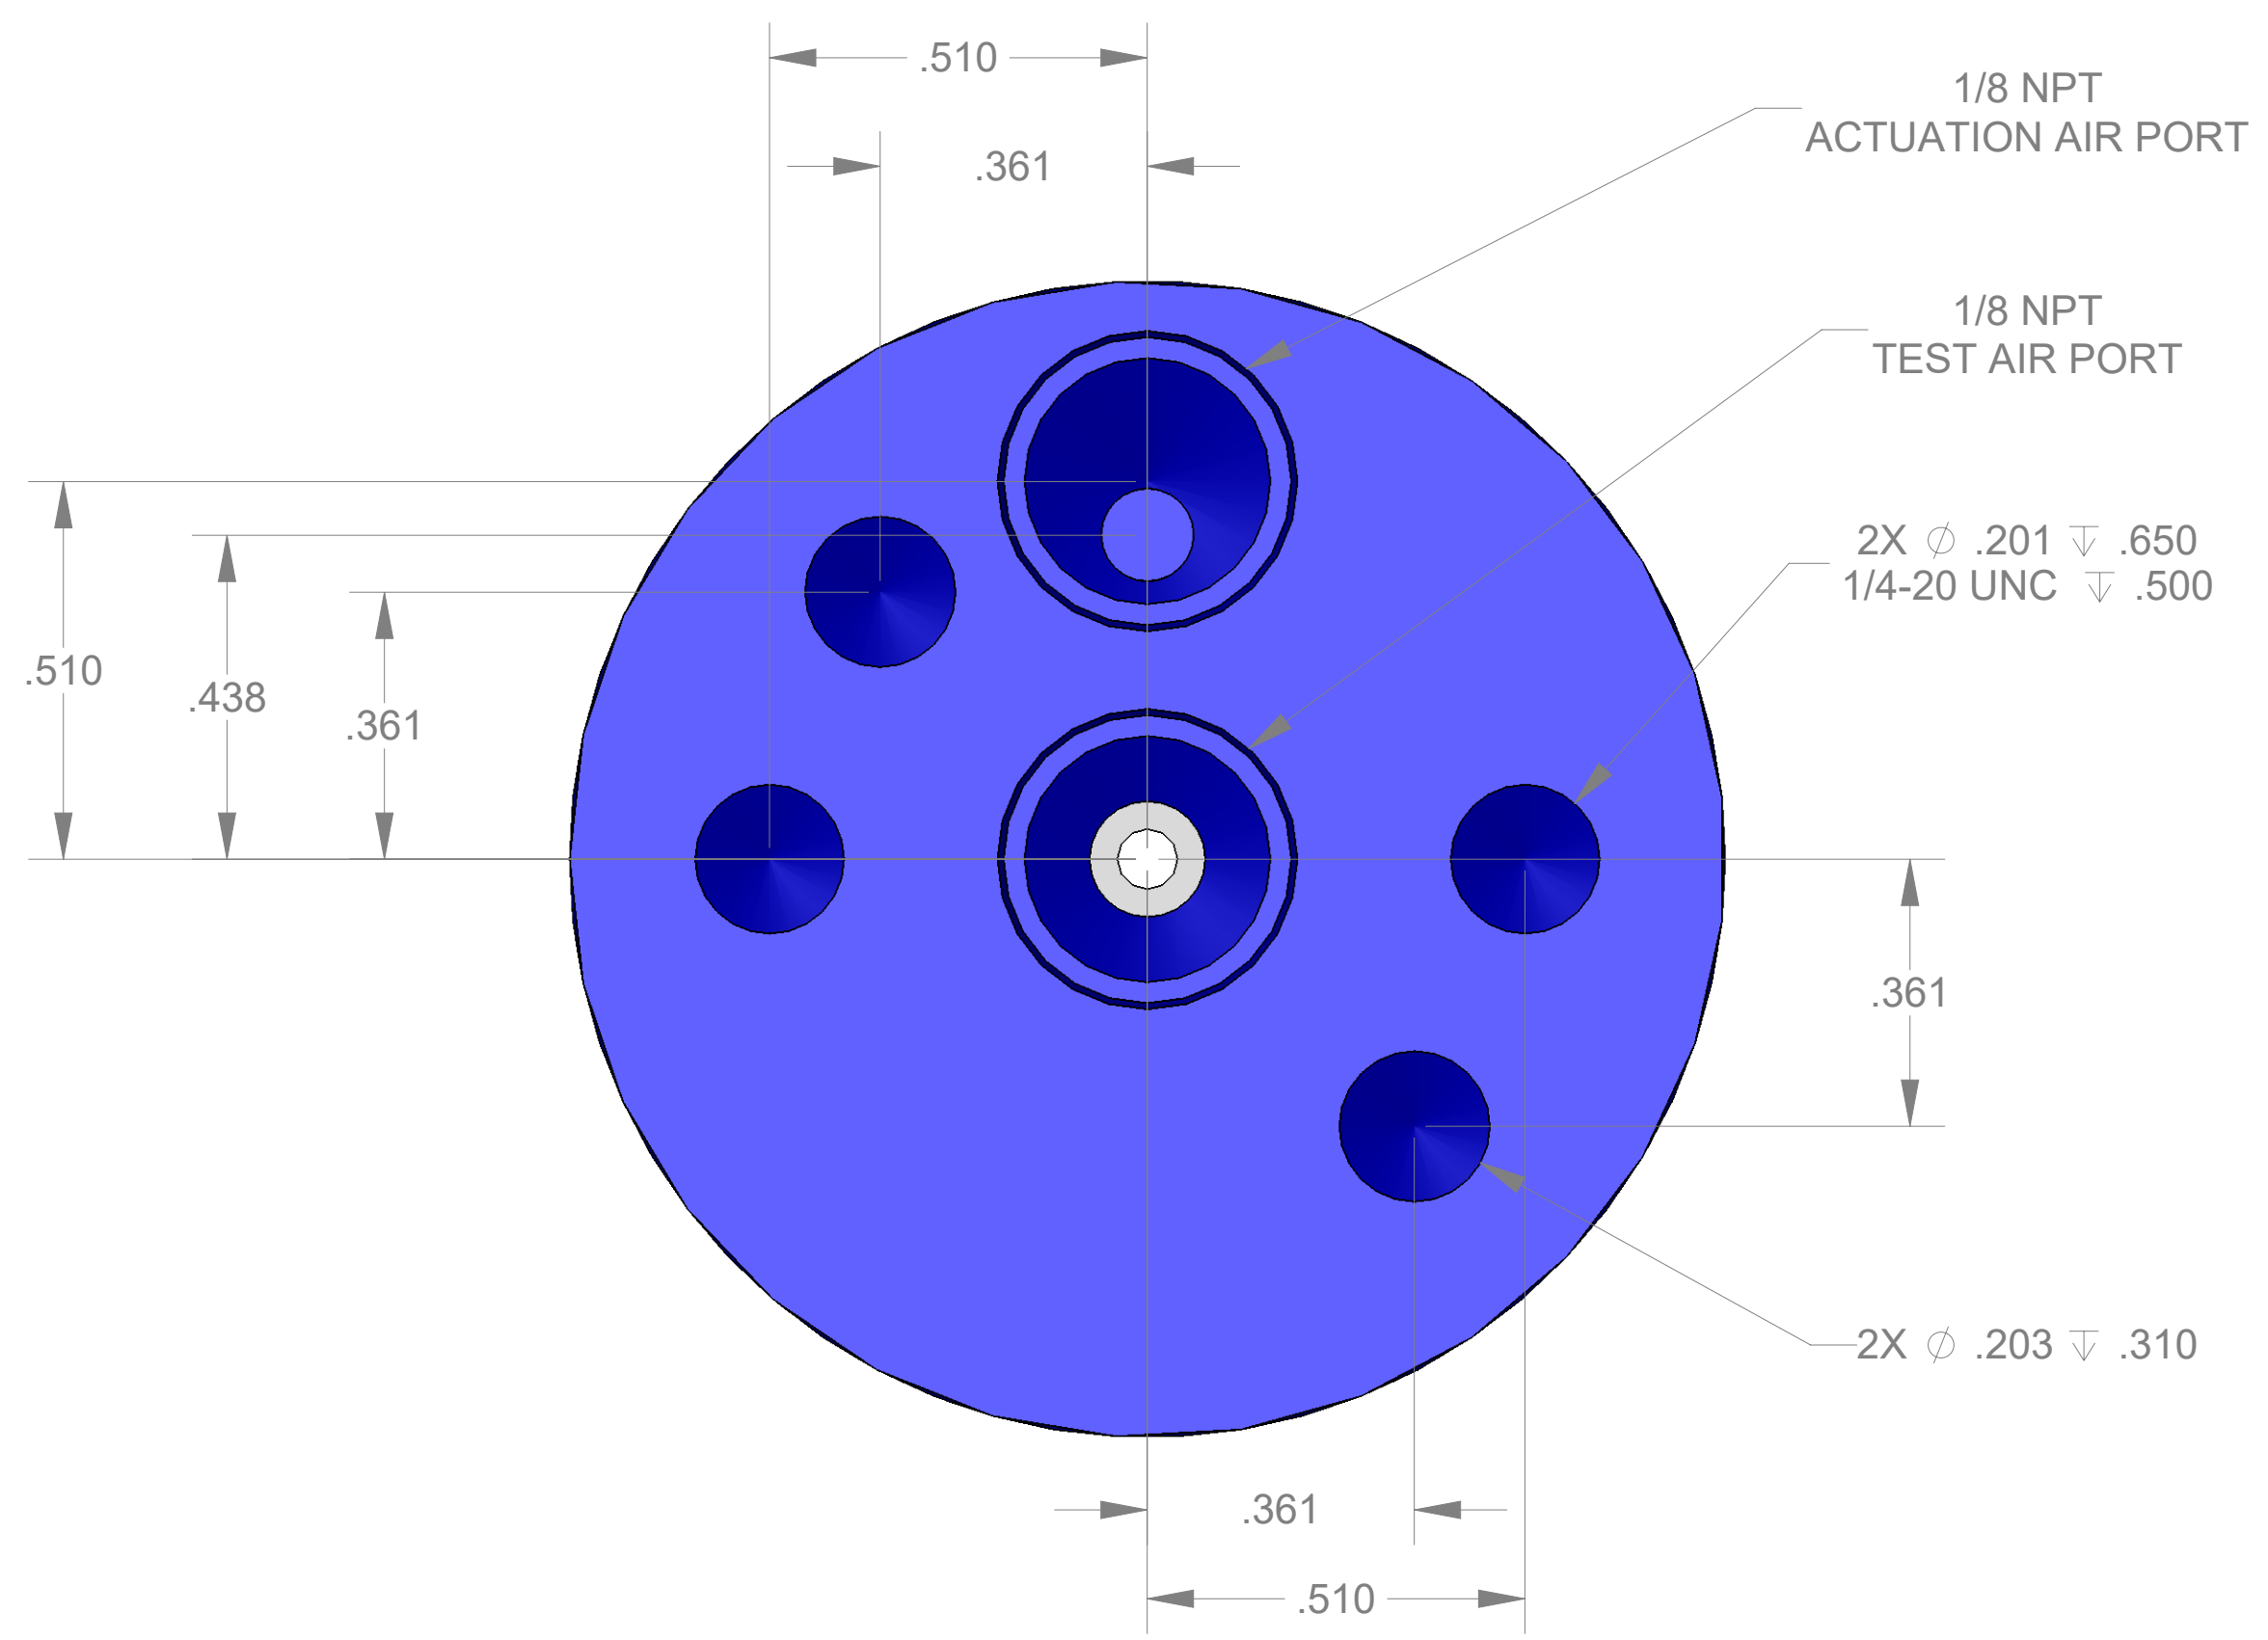

ITEM NO.	PART NUMBER	DESCRIPTION	QTY.
10	MACH-004181	BODY, CTS, CI31	1
20	MACH-004248	Cap, CTS, CI31	1
30	MACH-004618	Stem, CTS, CI31	1
40	SEAL-005436	CI31-ORING 109	1
50	SEAL-005438	CI31-ORING 216	1
60	MACH-004298	Nose, CTS, CI31-MET-D	1
70	SEAL-004786	Seal, CTS, CI31-MET-D	1
80	MACH-004431	Washer, CTS, CI31-MET-D	1

REVISIONS			
REV.	DESCRIPTION	DATE	APPROVED
A	Initial Release	07-19-2005	DAS
B	Nose material changed from brass to 316 stainless steel	12-15-2025	KM

SIZE	DESCRIPTION	REV
D	Connect Assembly, CTS, CI31-M14	B
PART NUMBER	CTSC-002157	
DATE	7/19/05	DRAWN BY
CHECKED BY	KM	SHEET 1 OF 1