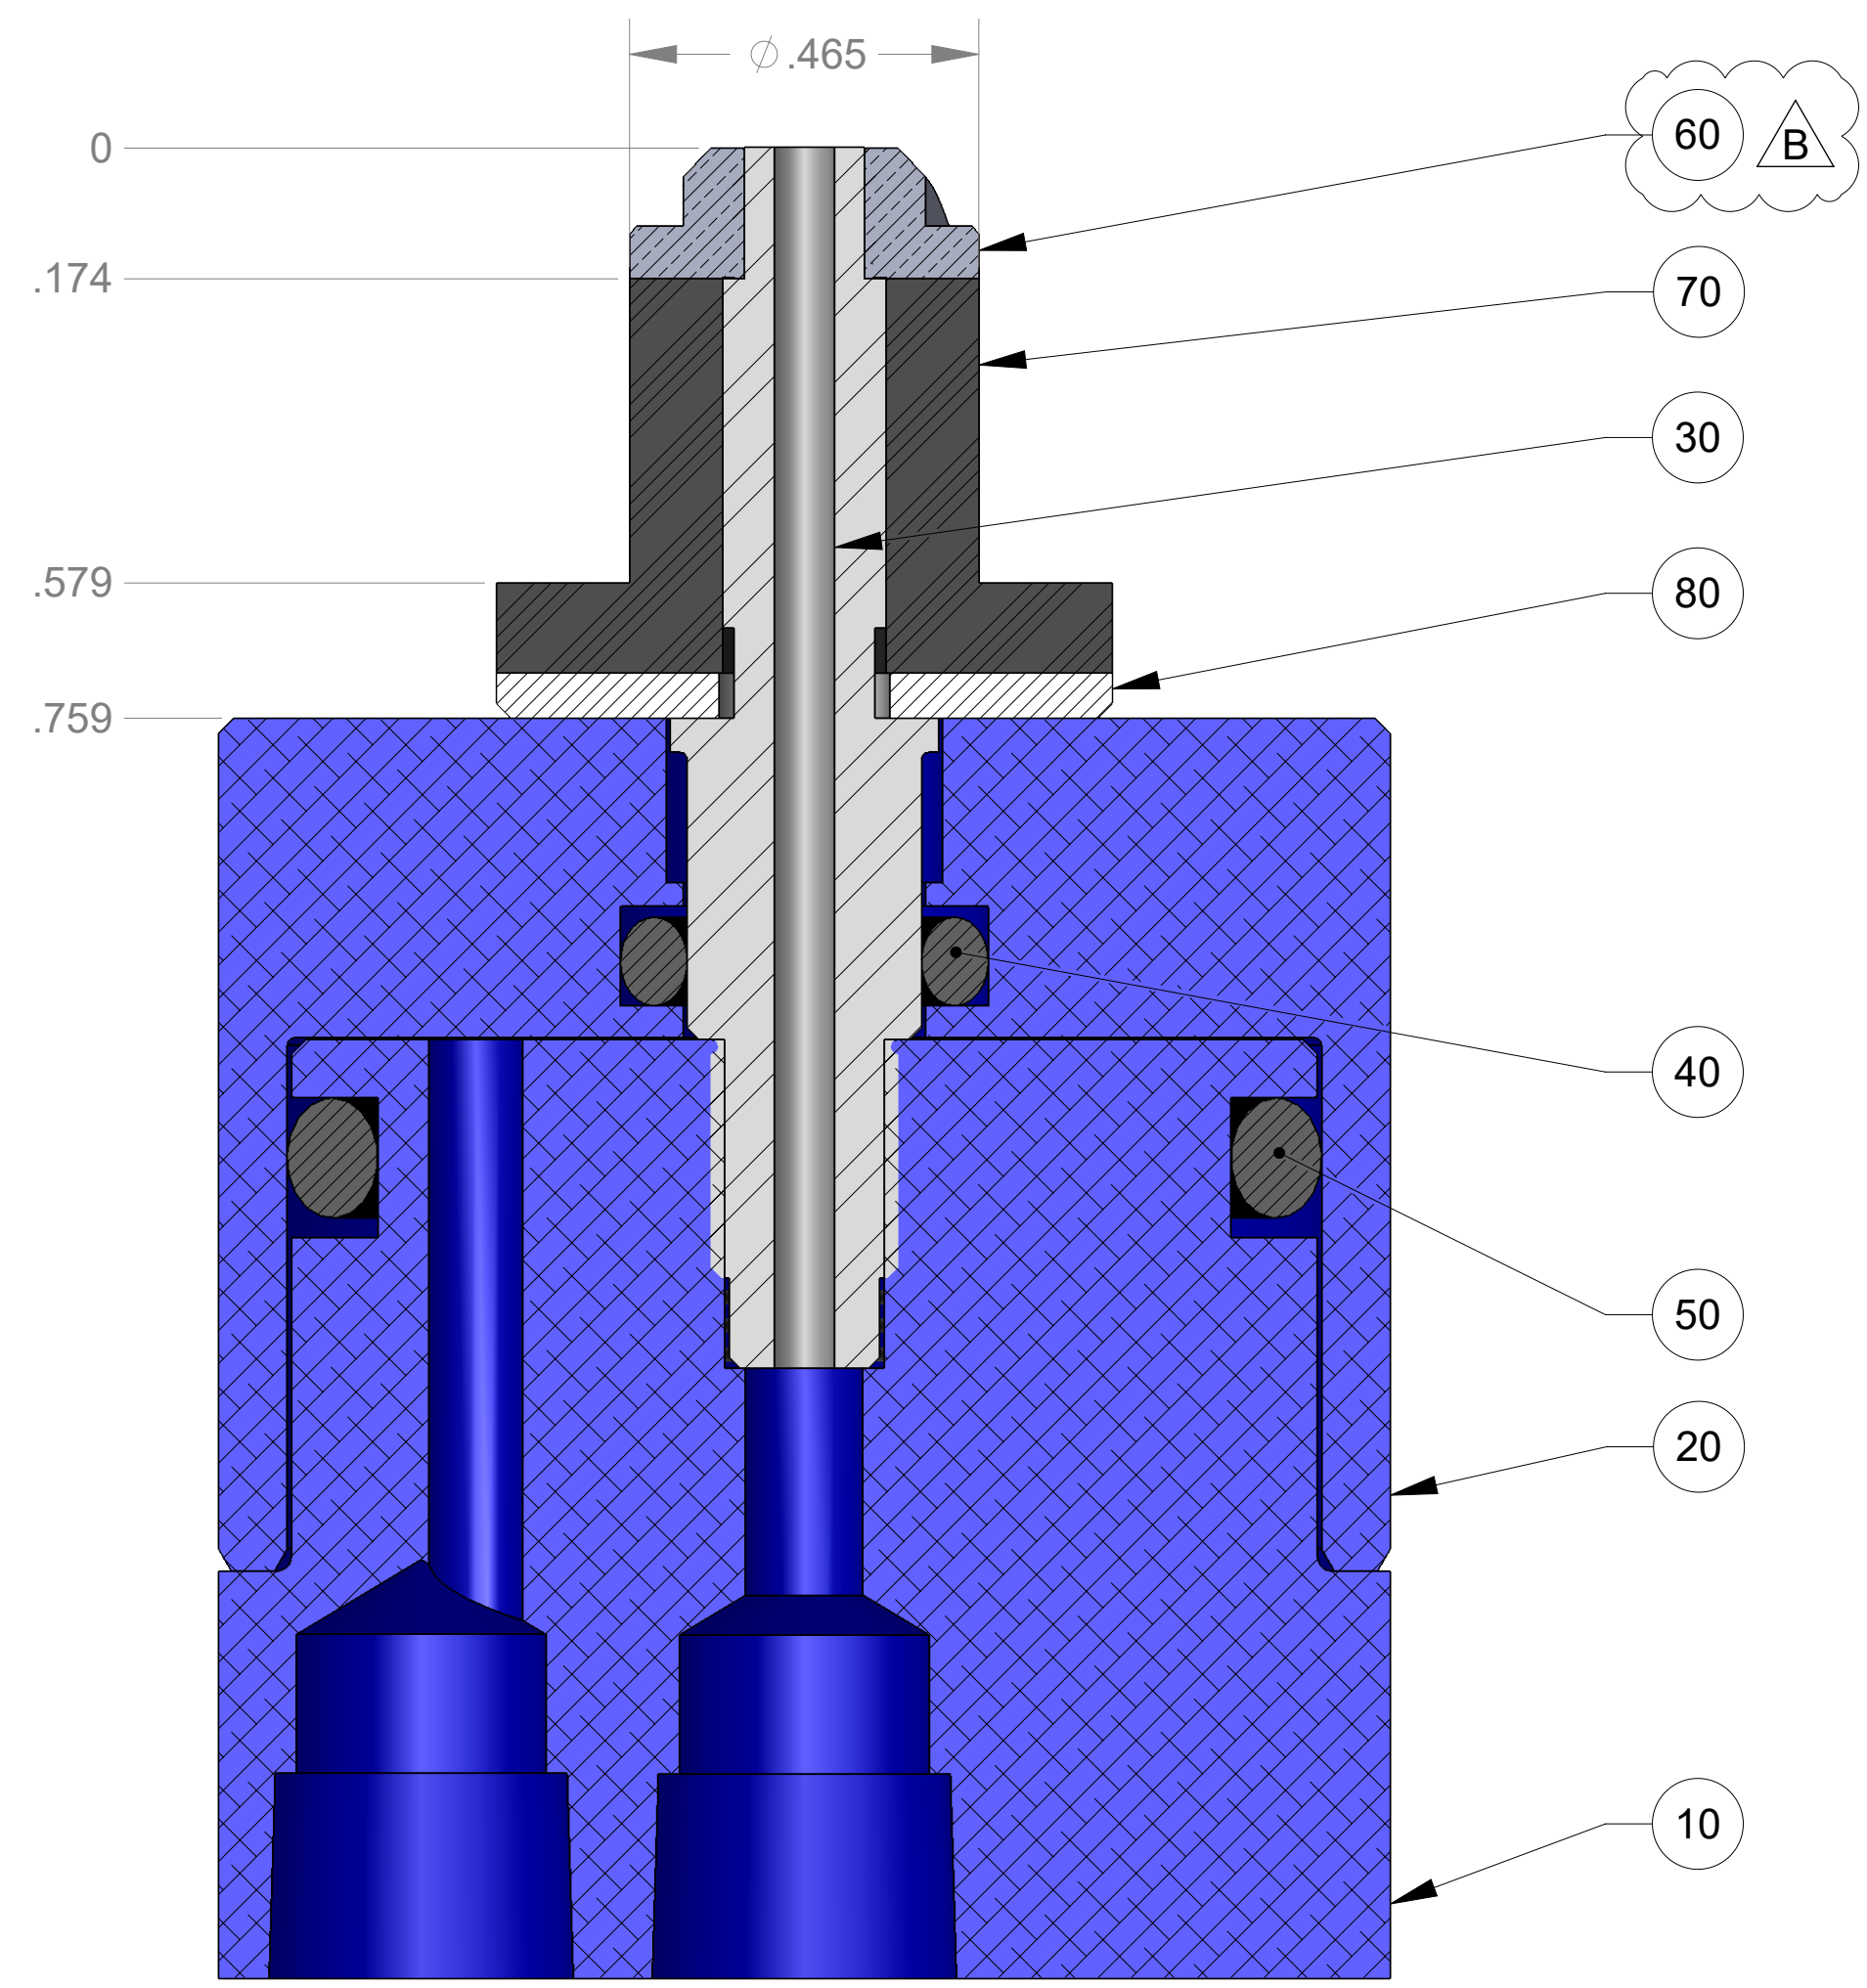

ITEM NO.	PART NUMBER	DESCRIPTION	QTY.
10	MACH-004181	BODY, CTS, CI31	1
20	MACH-004248	Cap, CTS, CI31	1
30	MACH-004618	Stem, CTS, CI31	1
40	SEAL-005436	CI31-ORING 109	1
50	SEAL-005438	CI31-ORING 216	1
60	MACH-004298	Nose, CTS, CI31-MET-D	1
70	SEAL-004786	Seal, CTS, CI31-MET-D	1
80	MACH-004431	Washer, CTS, CI31-MET-D	1

REVISIONS			
REV.	DESCRIPTION	DATE	APPROVED
A	Initial Release	07-19-2005	DAS
B	Nose material changed from brass to 316 stainless steel	12-15-2025	KM

SIZE	DESCRIPTION	REV
D	Connect Assembly, CTS, CI31-M14	B
PART NUMBER	CTSC-002157	
DATE	7/19/05	DRAWN BY
CHECKED BY	KM	SHEET 1 OF 1