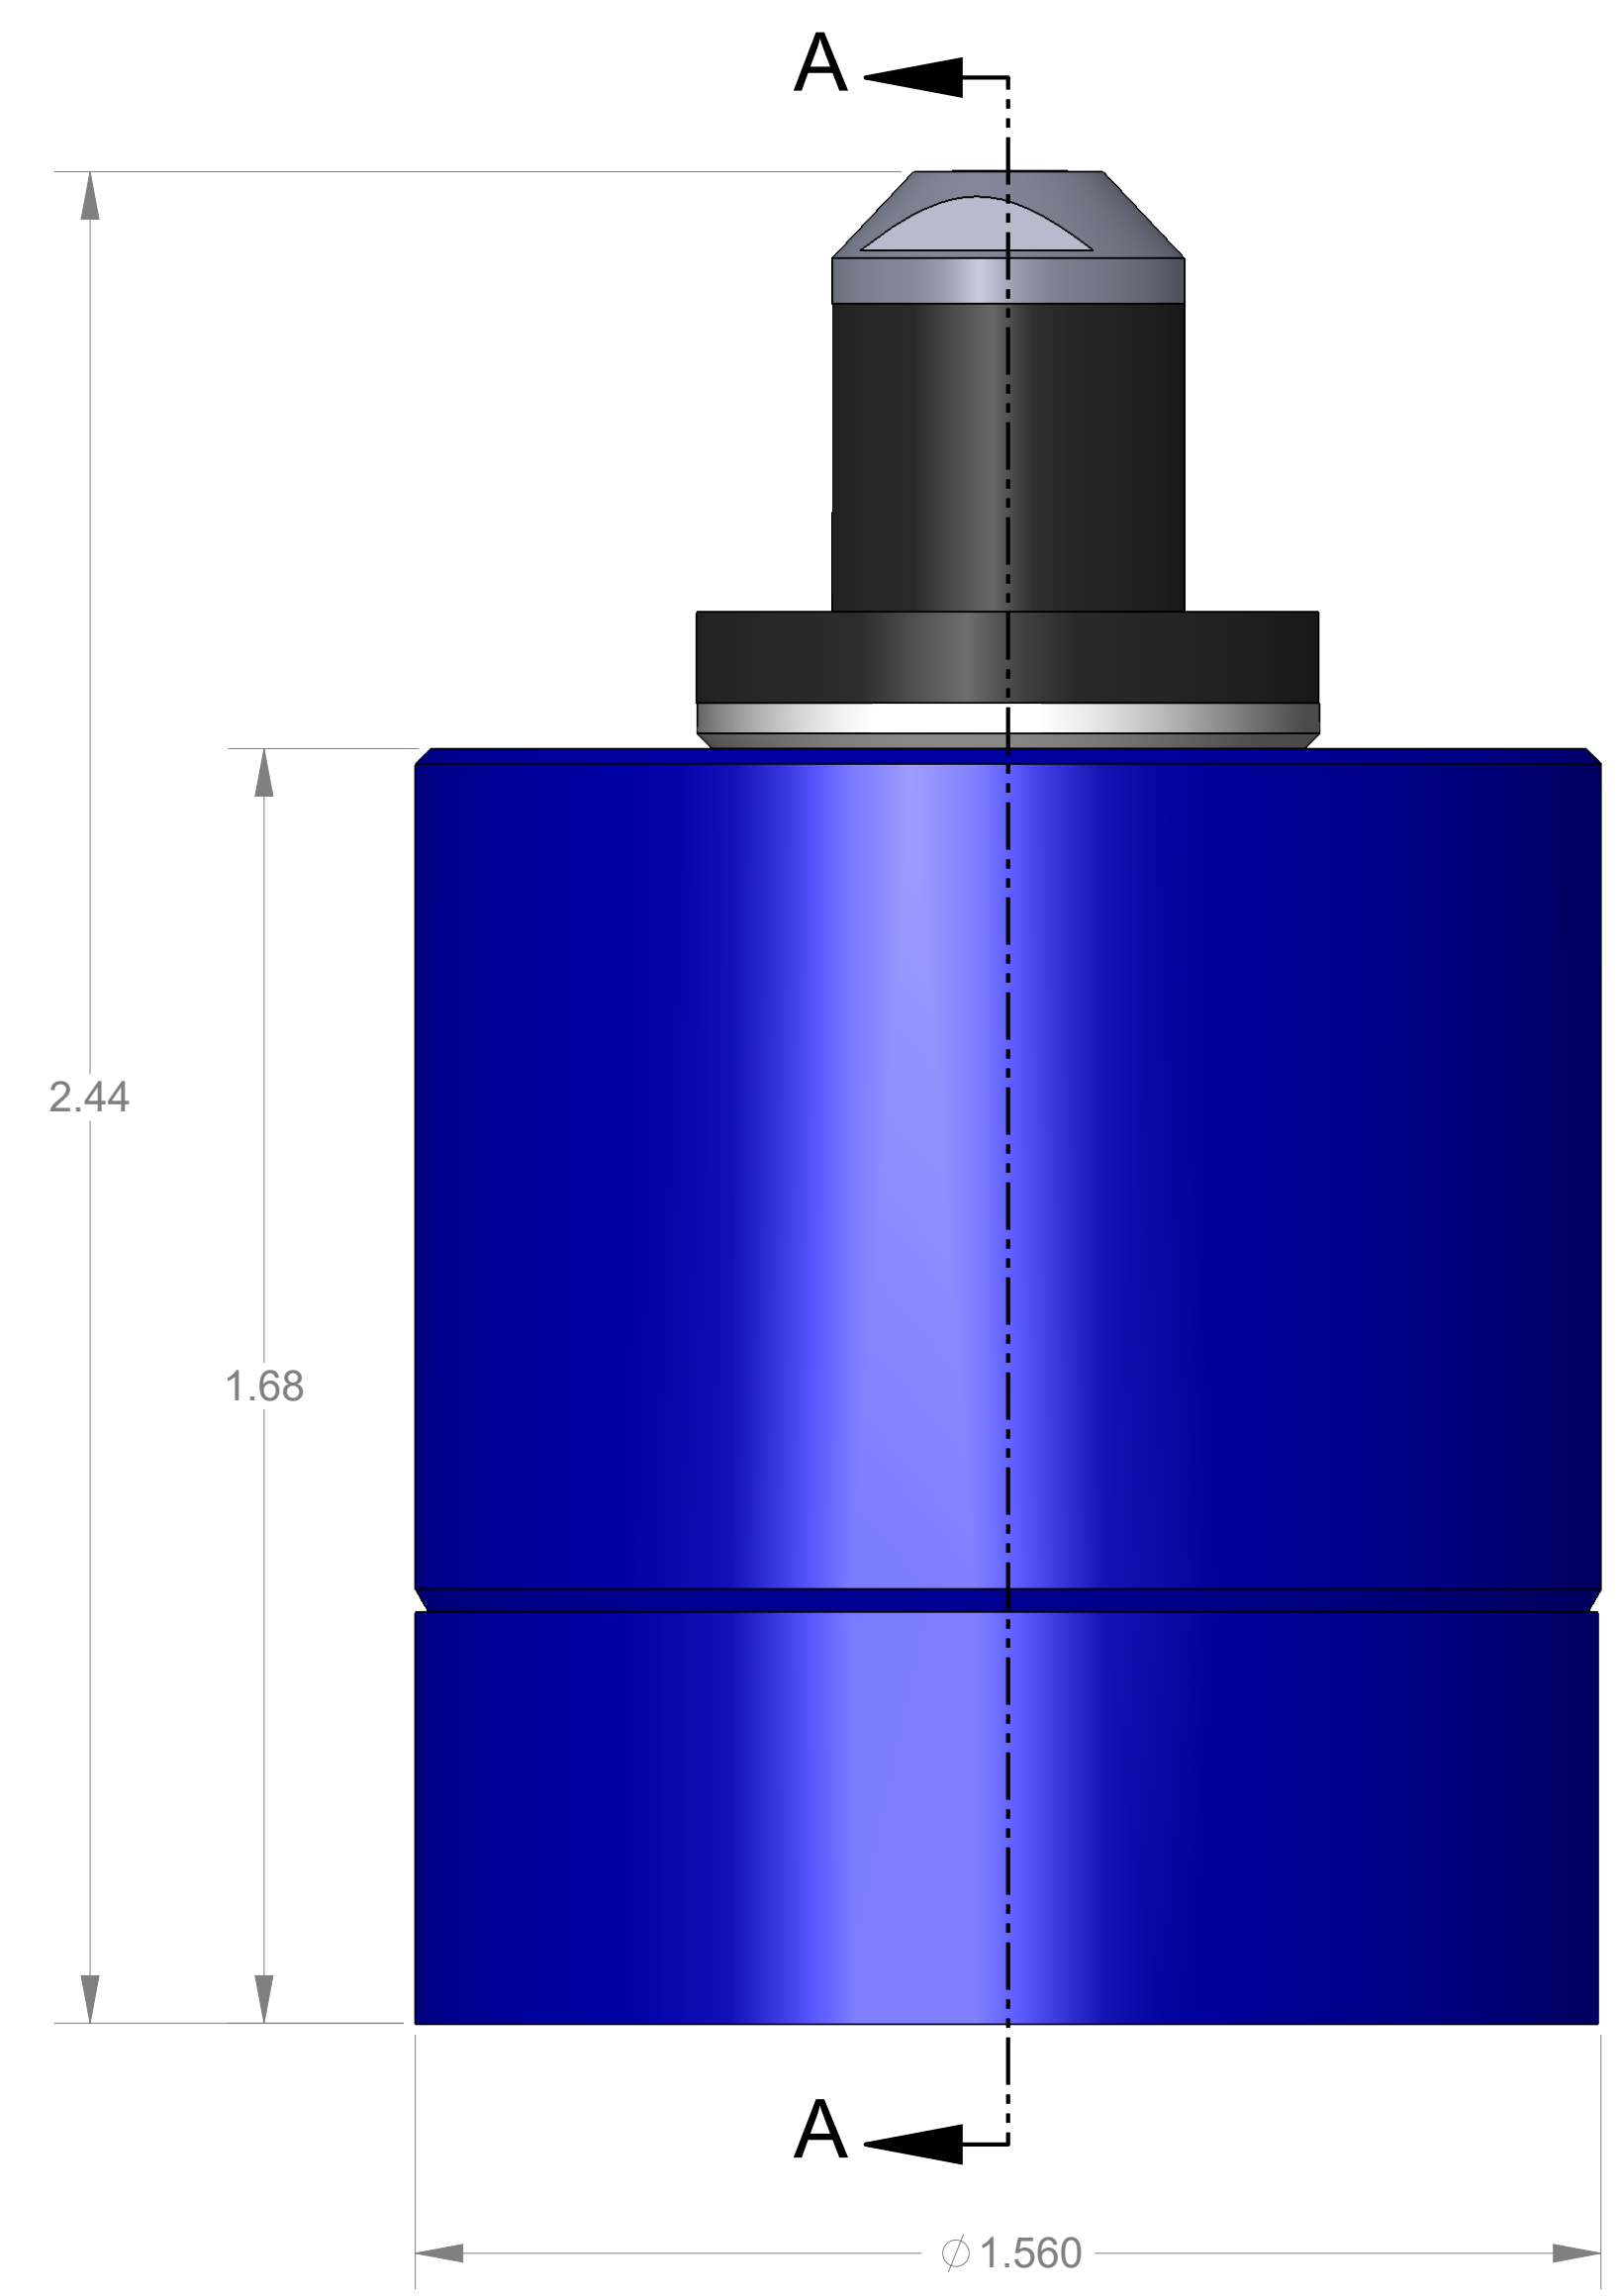

ITEM NO.	PART NUMBER	DESCRIPTION	QTY.
10	MACH-004181	BODY, CTS, CI31	1
20	MACH-004248	Cap, CTS, CI31	1
30	MACH-004618	Stem, CTS, CI31	1
40	SEAL-005436	CI31-ORING 109	1
50	SEAL-005438	CI31-ORING 216	1
60	MACH-004298	Nose, CTS, CI31-MET-D	1
70	SEAL-004786	Seal, CTS, CI31-MET-D	1
80	MACH-004431	Washer, CTS, CI31-MET-D	1

REVISIONS			
REV.	DESCRIPTION	DATE	APPROVED
A	Initial Release	07-19-2005	DAS
B	Nose material changed from brass to 316 stainless steel	12-15-2025	KM

SIZE	DESCRIPTION	REV
D	Connect Assembly, CTS, CI31-M14	B
PART NUMBER	CTSC-002157	
DATE	7/19/05	DRAWN BY
CHECKED BY	KM	SHEET 1 OF 1