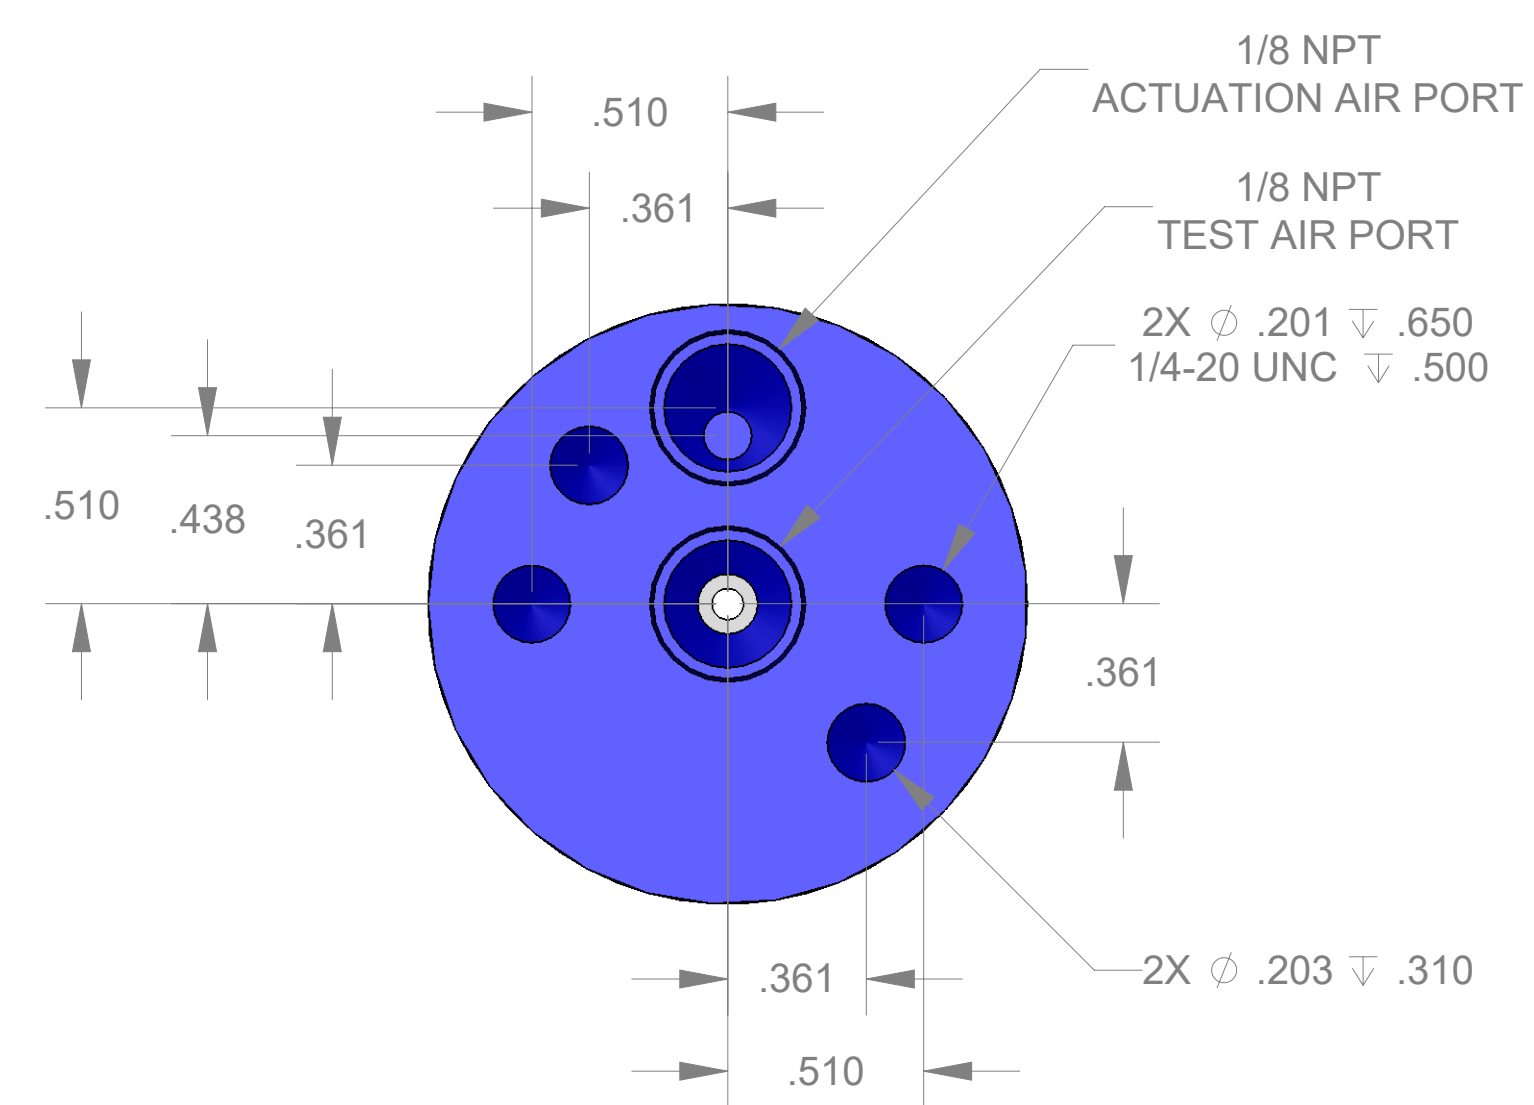

ITEM NO.	PART NUMBER	DESCRIPTION	QTY.
10	MACH-004181	BODY, CTS, CI31	1
20	MACH-004248	Cap, CTS, CI31	1
30	MACH-054206	Stem, CTS, CI31-E4.0	1
40	SEAL-005436	CI31-ORING 109	1
50	SEAL-005438	CI31-ORING 216	1
60	MACH-004297	Nose, CTS, CI31-MET-C	1
70	SEAL-004781	Seal, CTS, CI31-MET-C	1
80	MACH-004430	Washer, CTS, CI31-MET-C	1
90	MACH-004578	Spacer Extension, CTS, CI31	4

SECTION A-A

REVISIONS			
REV.	DESCRIPTION	DATE	APPROVED
A	Initial Release	02-16-2026	KM
B	Nose material changed from brass to 316 stainless steel	04-06-2026	KM

SIZE	D	DESCRIPTION	Connect Assembly, CTS, CI31-M12-E4.0
PART NUMBER	CTSC-002147		REV B
DATE	7/19/05	DRAWN BY: KM	CHECKED BY: KM
		SHEET 1	OF 1

FILE LOCATION: C:\PDM\PDM\R&D Product Development\CTS Connects\CI\Connect Assembly\Standard\CI31\4in Stem Extension\CTSC-002147

Monday, April 6, 2026