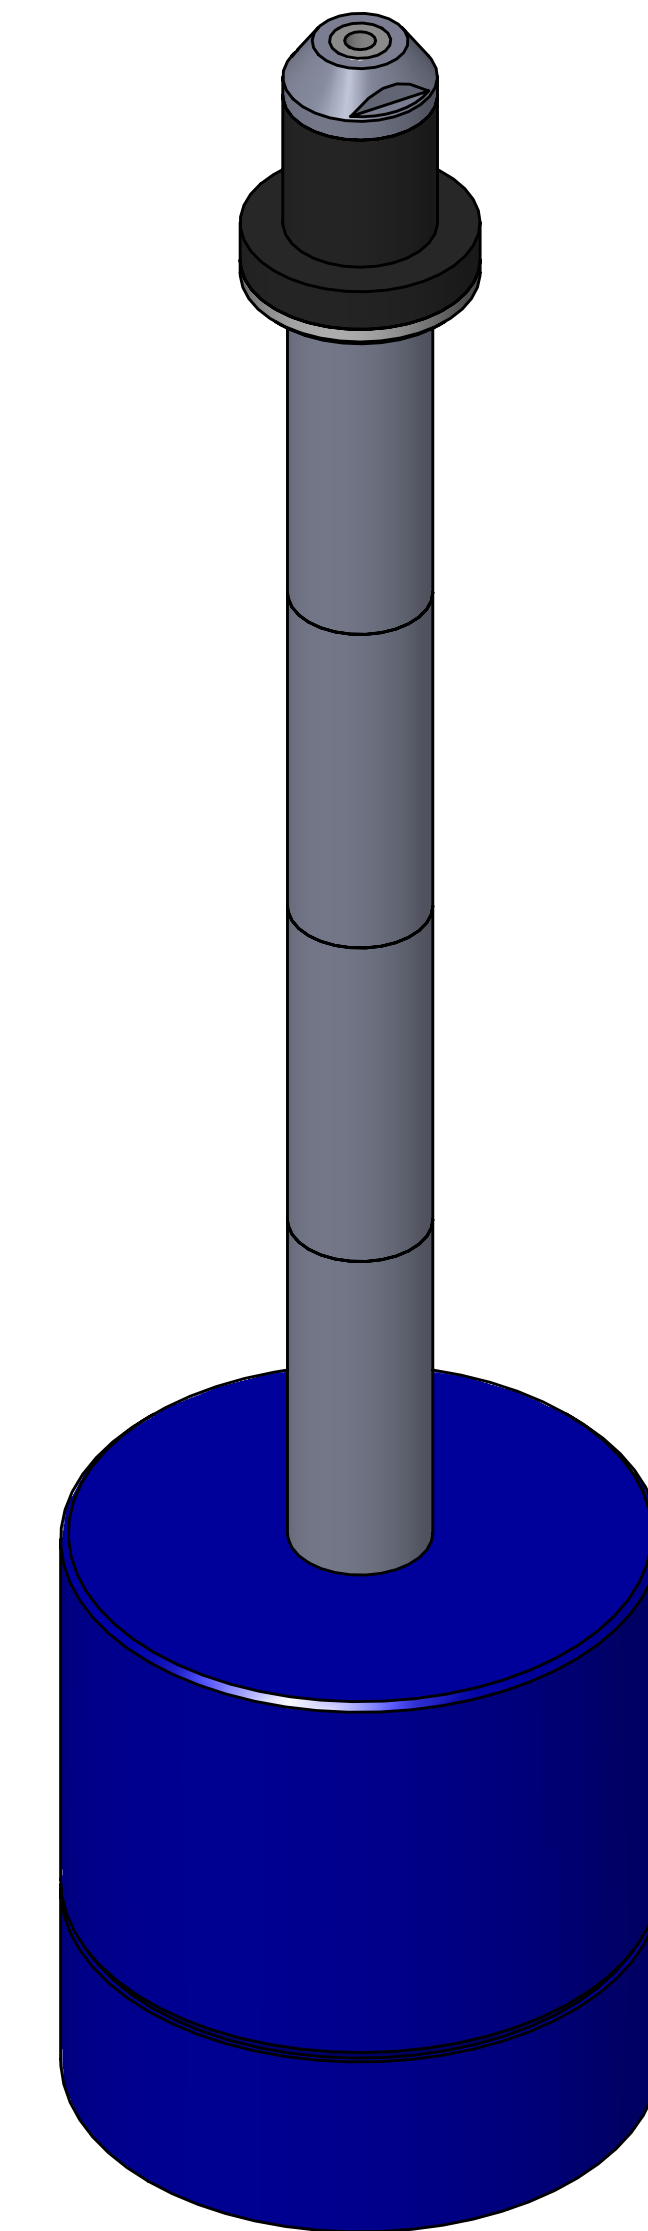

ITEM NO.	PART NUMBER	DESCRIPTION	QTY.
10	MACH-004181	BODY, CTS, CI31	1
20	MACH-004248	Cap, CTS, CI31	1
30	MACH-054206	Stem, CTS, CI31-E4.0	1
40	SEAL-005436	CI31-ORING 109	1
50	SEAL-005438	CI31-ORING 216	1
60	MACH-004297	Nose, CTS, CI31-MET-C	1
70	SEAL-004781	Seal, CTS, CI31-MET-C	1
80	MACH-004430	Washer, CTS, CI31-MET-C	1
90	MACH-004578	Spacer Extension, CTS, CI31	4

SECTION A-A

REVISIONS			
REV.	DESCRIPTION	DATE	APPROVED
A	Initial Release	02-16-2026	KM
B	Nose material changed from brass to 316 stainless steel	04-06-2026	KM

SIZE	D	DESCRIPTION	Connect Assembly, CTS, CI31-M12-E4.0
PART NUMBER	CTSC-002147		REV B
DATE	7/19/05	DRAWN BY: KM	CHECKED BY: KM
		SHEET 1	OF 1