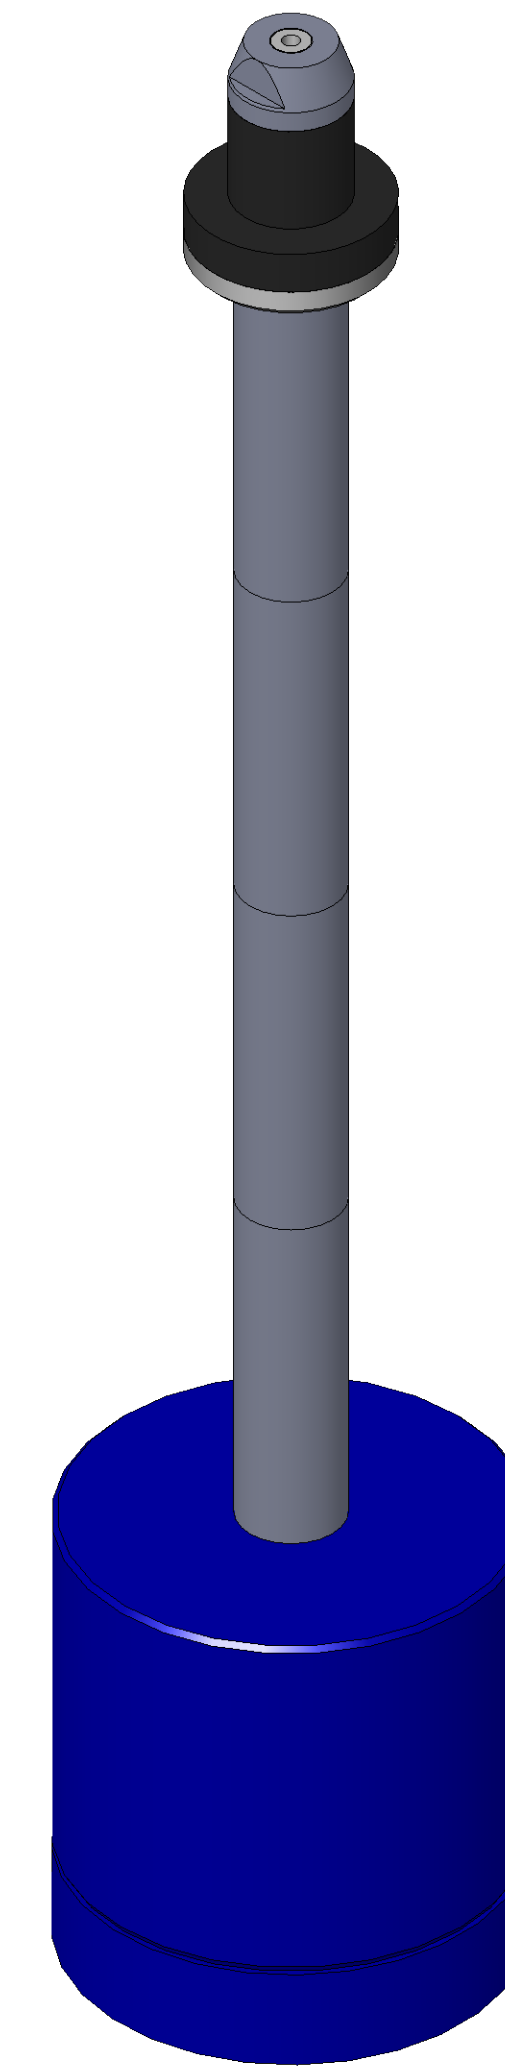

ITEM NO.	PART NUMBER	DESCRIPTION	QTY.
10	MACH-004180	BODY, CTS, CI30	1
20	MACH-004247	Cap, CTS, CI30	1
30	MACH-004283	Nose, CTS, CI30-MET-B	1
40	MACH-004422	Washer, CTS, CI30-MET-B	1
50	MACH-054202	Stem, CTS, CI30-E4.0	1
60	SEAL-004739	Seal, CTS, CI30-MET-B	1
70	SEAL-005446	CI30-ORING 009	1
80	SEAL-005447	CI30-ORING 119	1
90	MACH-004572	Extension Spacer, CTS, CI30	4

SECTION A-A

REVISIONS			
REV.	DESCRIPTION	DATE	APPROVED
A	Initial Release	02-03-2026	KM
B	Nose material changed from brass to 316 stainless steel	04-06-2026	KM

SIZE	D	DESCRIPTION	Connect Assembly, CTS, CI30-M10-E4.0
PART NUMBER	CTSC-002133		REV B
DATE	7/01/15	DRAWN BY KM	CHECKED BY KM SHEET 1 OF 1

FILE LOCATION: C:\PDM\PDM\R&D Product Development\CTS Connects\CI\Connect Assembly\Standard\CI30\4in Stem Extension\CTSC-002133