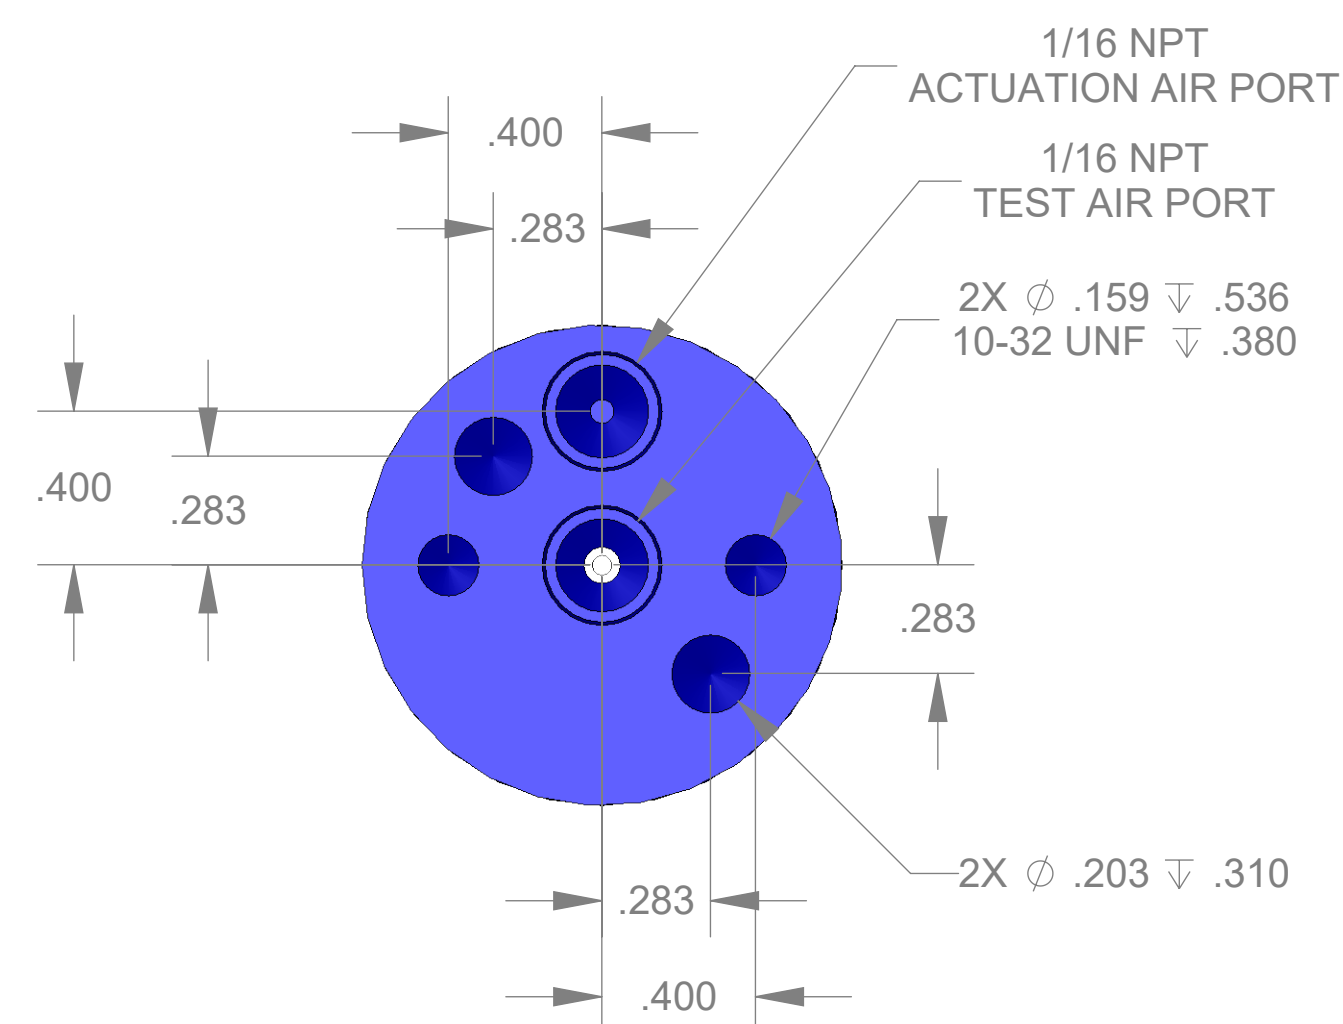

ITEM NO.	PART NUMBER	DESCRIPTION	QTY.
10	MACH-004180	BODY, CTS, CI30	1
20	MACH-004247	Cap, CTS, CI30	1
30	MACH-004283	Nose, CTS, CI30-MET-B	1
40	MACH-004422	Washer, CTS, CI30-MET-B	1
50	MACH-054202	Stem, CTS, CI30-E4.0	1
60	SEAL-004739	Seal, CTS, CI30-MET-B	1
70	SEAL-005446	CI30-ORING 009	1
80	SEAL-005447	CI30-ORING 119	1
90	MACH-004572	Extension Spacer, CTS, CI30	4

SECTION A-A

REVISIONS			
REV.	DESCRIPTION	DATE	APPROVED
A	Initial Release	02-03-2026	KM
B	Nose material changed from brass to 316 stainless steel	04-06-2026	KM

SIZE	D	DESCRIPTION	Connect Assembly, CTS, CI30-M10-E4.0
PART NUMBER	CTSC-002133		REV B
DATE	7/01/15	DRAWN BY KM	CHECKED BY KM SHEET 1 OF 1

FILE LOCATION: C:\PDM\PDM\R&D Product Development\CTS Connects\CI\Connect Assembly\Standard\CI30\4in Stem Extension\CTSC-002133