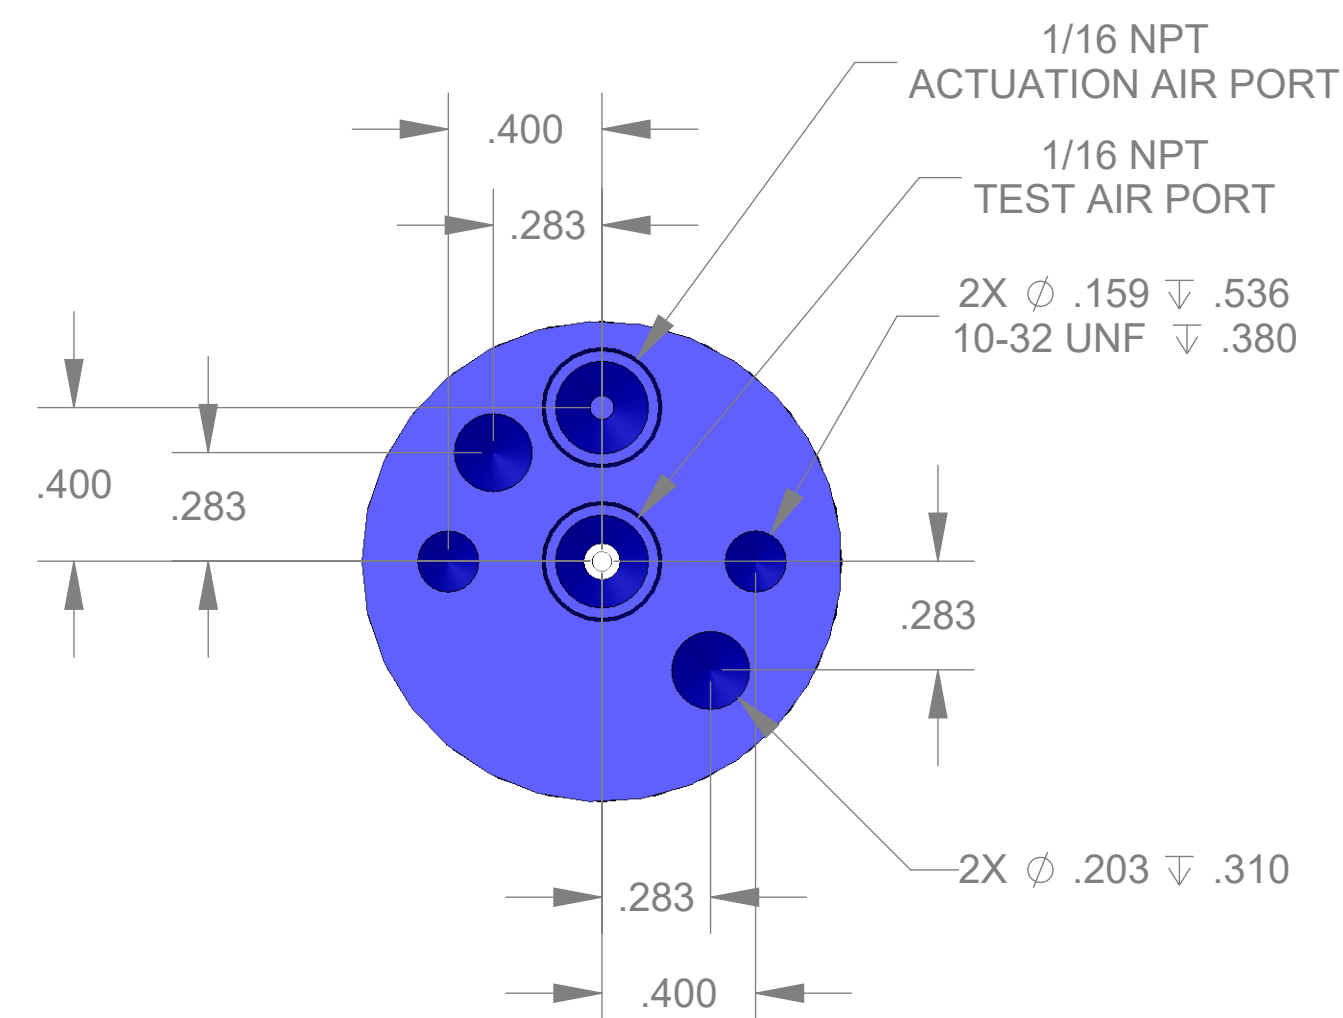

ITEM NO.	PART NUMBER	DESCRIPTION	QTY.
10	MACH-004180	BODY, CTS, CI30	1
20	MACH-004247	Cap, CTS, CI30	1
30	MACH-004283	Nose, CTS, CI30-MET-B	1
40	MACH-004422	Washer, CTS, CI30-MET-B	1
50	MACH-054201	Stem, CTS, CI30-E3.0	1
60	SEAL-004739	Seal, CTS, CI30-MET-B	1
70	SEAL-005446	CI30-ORING 009	1
80	SEAL-005447	CI30-ORING 119	1
90	MACH-004572	Extension Spacer, CTS, CI30	3

SECTION A-A

REVISIONS			
REV.	DESCRIPTION	DATE	APPROVED
A	Initial Release	02-03-2026	KM
B	Nose material changed from brass to 316 stainless steel	04-06-2026	KM

SIZE	D	DESCRIPTION	Connect Assembly, CTS, CI30-M10-E3.0
PART NUMBER	CTSC-002132		REV B
DATE	7/01/15	DRAWN BY KM	CHECKED BY KM SHEET 1 OF 1