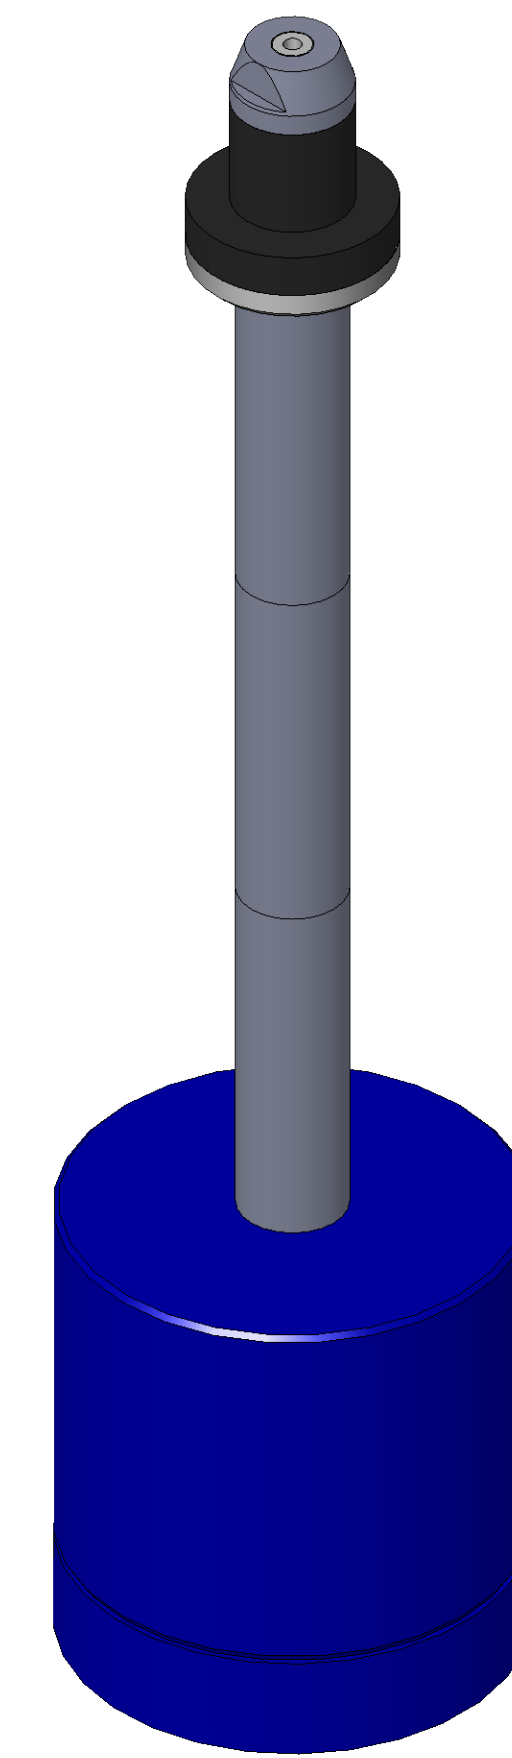

ITEM NO.	PART NUMBER	DESCRIPTION	QTY.
10	MACH-004180	BODY, CTS, CI30	1
20	MACH-004247	Cap, CTS, CI30	1
30	MACH-004283	Nose, CTS, CI30-MET-B	1
40	MACH-004422	Washer, CTS, CI30-MET-B	1
50	MACH-054201	Stem, CTS, CI30-E3.0	1
60	SEAL-004739	Seal, CTS, CI30-MET-B	1
70	SEAL-005446	CI30-ORING 009	1
80	SEAL-005447	CI30-ORING 119	1
90	MACH-004572	Extension Spacer, CTS, CI30	3

SECTION A-A

REVISIONS			
REV.	DESCRIPTION	DATE	APPROVED
A	Initial Release	02-03-2026	KM
B	Nose material changed from brass to 316 stainless steel	04-06-2026	KM

SIZE	D	DESCRIPTION	Connect Assembly, CTS, CI30-M10-E3.0
PART NUMBER	CTSC-002132		REV B
DATE	7/01/15	DRAWN BY KM	CHECKED BY KM SHEET 1 OF 1