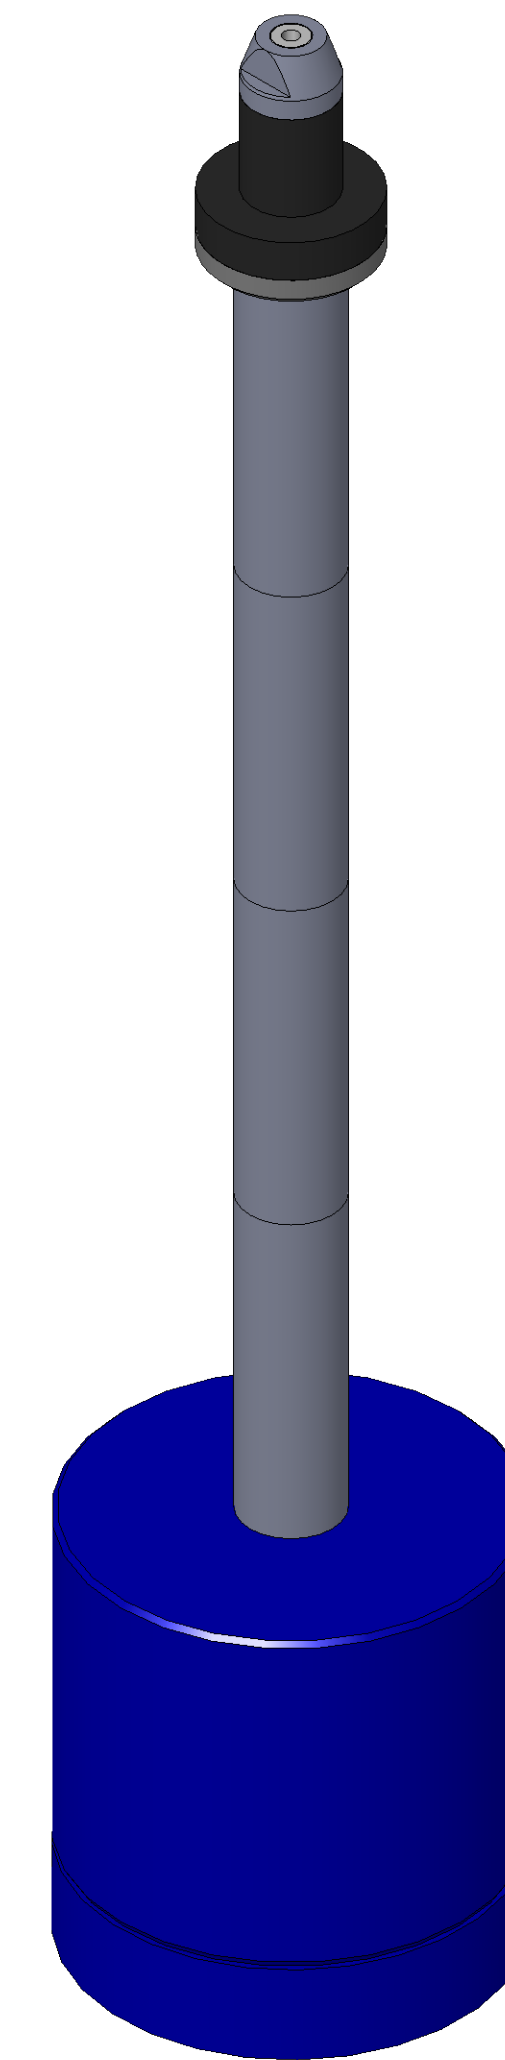

ITEM NO.	PART NUMBER	DESCRIPTION	QTY.
10	MACH-004180	BODY, CTS, CI30	1
20	MACH-004247	Cap, CTS, CI30	1
30	MACH-004282	Nose, CTS, CI30-MET-A	1
40	MACH-004421	Washer, CTS, CI30-MET-A	1
50	MACH-054202	Stem, CTS, CI30-E4.0	1
60	SEAL-004737	Seal, CTS, CI30-MET-A	1
70	SEAL-005446	CI30-ORING 009	1
80	SEAL-005447	CI30-ORING 119	1
90	MACH-004572	Extension Spacer, CTS, CI30	4

SECTION A-A

REVISIONS			
REV.	DESCRIPTION	DATE	APPROVED
A	Initial Release	02-03-2026	KM
B	Nose material changed from brass to 316 stainless steel	04-06-2026	KM

SIZE	D	DESCRIPTION	Connect Assembly, CTS, CI30-M8-E4.0
PART NUMBER	CTSC-002119		REV B
DATE	7/01/15	DRAWN BY KM	CHECKED BY KM
		SHEET 1	OF 1