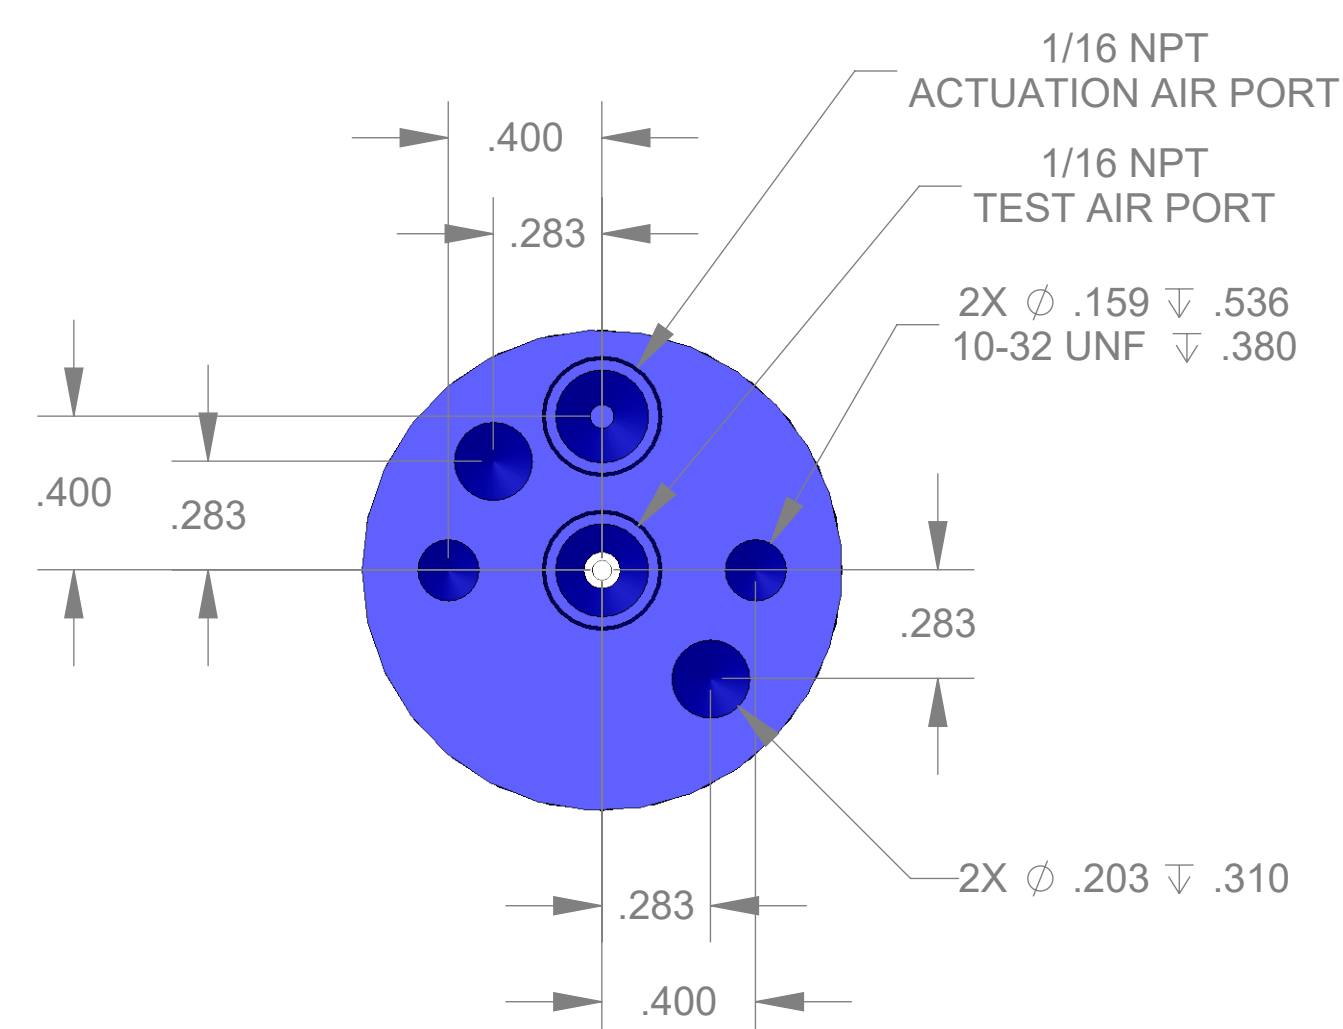

ITEM NO.	PART NUMBER	DESCRIPTION	QTY.
10	MACH-004180	BODY, CTS, CI30	1
20	MACH-004247	Cap, CTS, CI30	1
30	MACH-004282	Nose, CTS, CI30-MET-A	1
40	MACH-004421	Washer, CTS, CI30-MET-A	1
50	MACH-054202	Stem, CTS, CI30-E4.0	1
60	SEAL-004737	Seal, CTS, CI30-MET-A	1
70	SEAL-005446	CI30-ORING 009	1
80	SEAL-005447	CI30-ORING 119	1
90	MACH-004572	Extension Spacer, CTS, CI30	4

SECTION A-A

REVISIONS			
REV.	DESCRIPTION	DATE	APPROVED
A	Initial Release	02-03-2026	KM
B	Nose material changed from brass to 316 stainless steel	04-06-2026	KM

SIZE	D	DESCRIPTION	Connect Assembly, CTS, CI30-M8-E4.0
PART NUMBER	CTSC-002119		REV B
DATE	7/01/15	DRAWN BY KM	CHECKED BY KM
		SHEET 1	OF 1

FILE LOCATION: C:\PDM\PDM\R&D\Product Development\CTS Connects\CI\Connect Assembly\Standard\CI30\4in Stem Extension\CTSC-002119