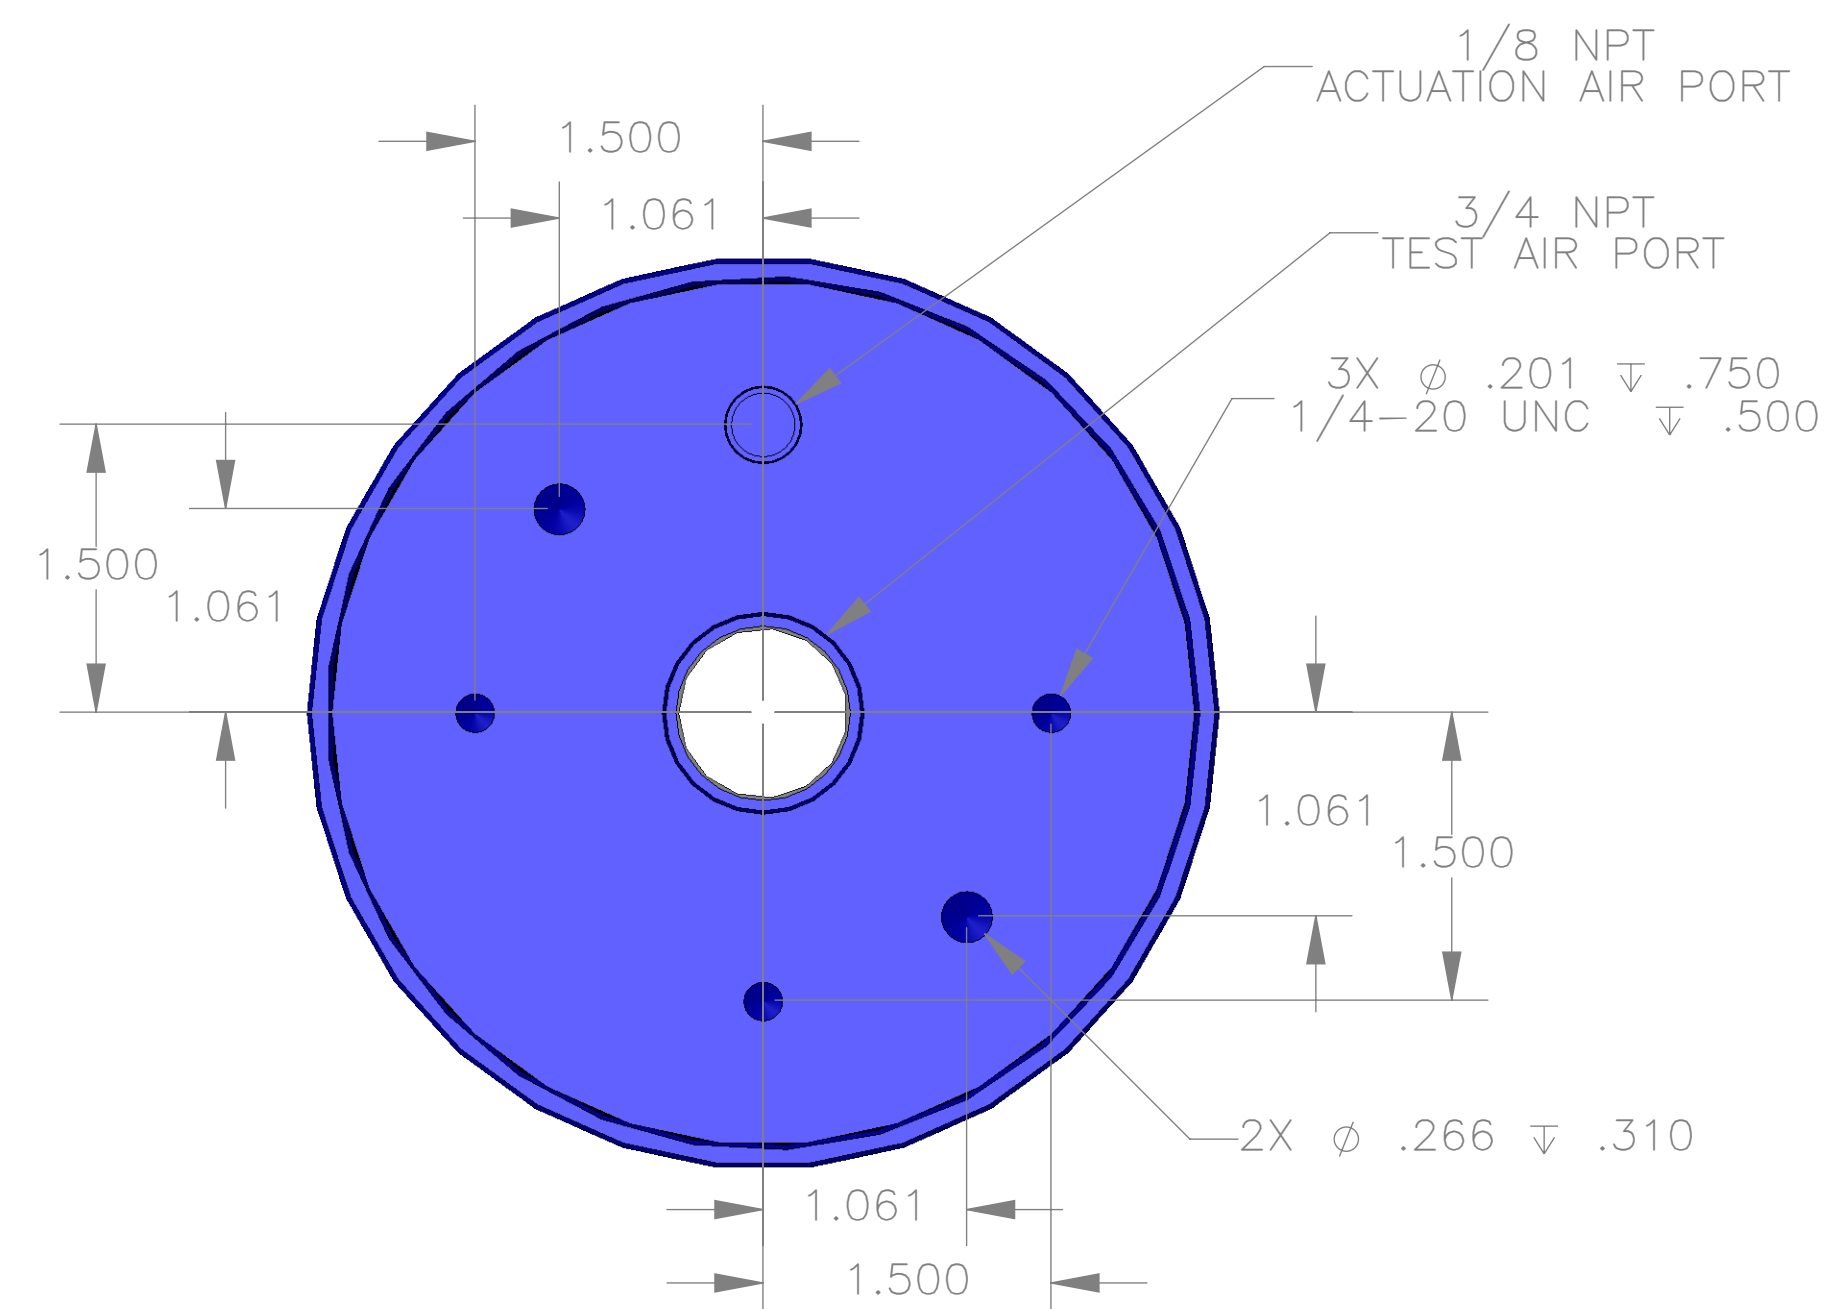

ITEM NO.	PART NUMBER	DESCRIPTION	QTY.
10	MACH-004190	Body, CTS, CI40	1
20	MACH-004257	Cap, CTS, CI40	1
30	MACH-054236	Stem, CTS, CI39/40-E4.0	1
40	MACH-004604	Spacer, CTS, CI39/40	1
50	SEAL-005442	CI39-ORING 226	1
60	SEAL-005445	CI40-ORING 346	1
70	MACH-004373	Nose, CTS, CI40-AD	1
80	SEAL-005023	Seal, CTS, CI40-AD	3
90	MACH-004489	Washer, CTS, CI40-AD	1
100	MACH-004605	Spacer Extension, CTS, CI39-CI40	4

REVISIONS			
REV.	DESCRIPTION	DATE	APPROVED
A	Initial Release	03-12-2026	KM
B	Nose material changed from brass to 316 stainless steel	03-12-2026	KM

SIZE	DESCRIPTION	REV
D	Connect Assembly, CTS, CI40-AD-E4.0	B
PART NUMBER		REV
CTSC-002105		B
DATE	DRAWN BY	CHECKED BY
8/12/05	KM	KM
SHEET		OF
1		1