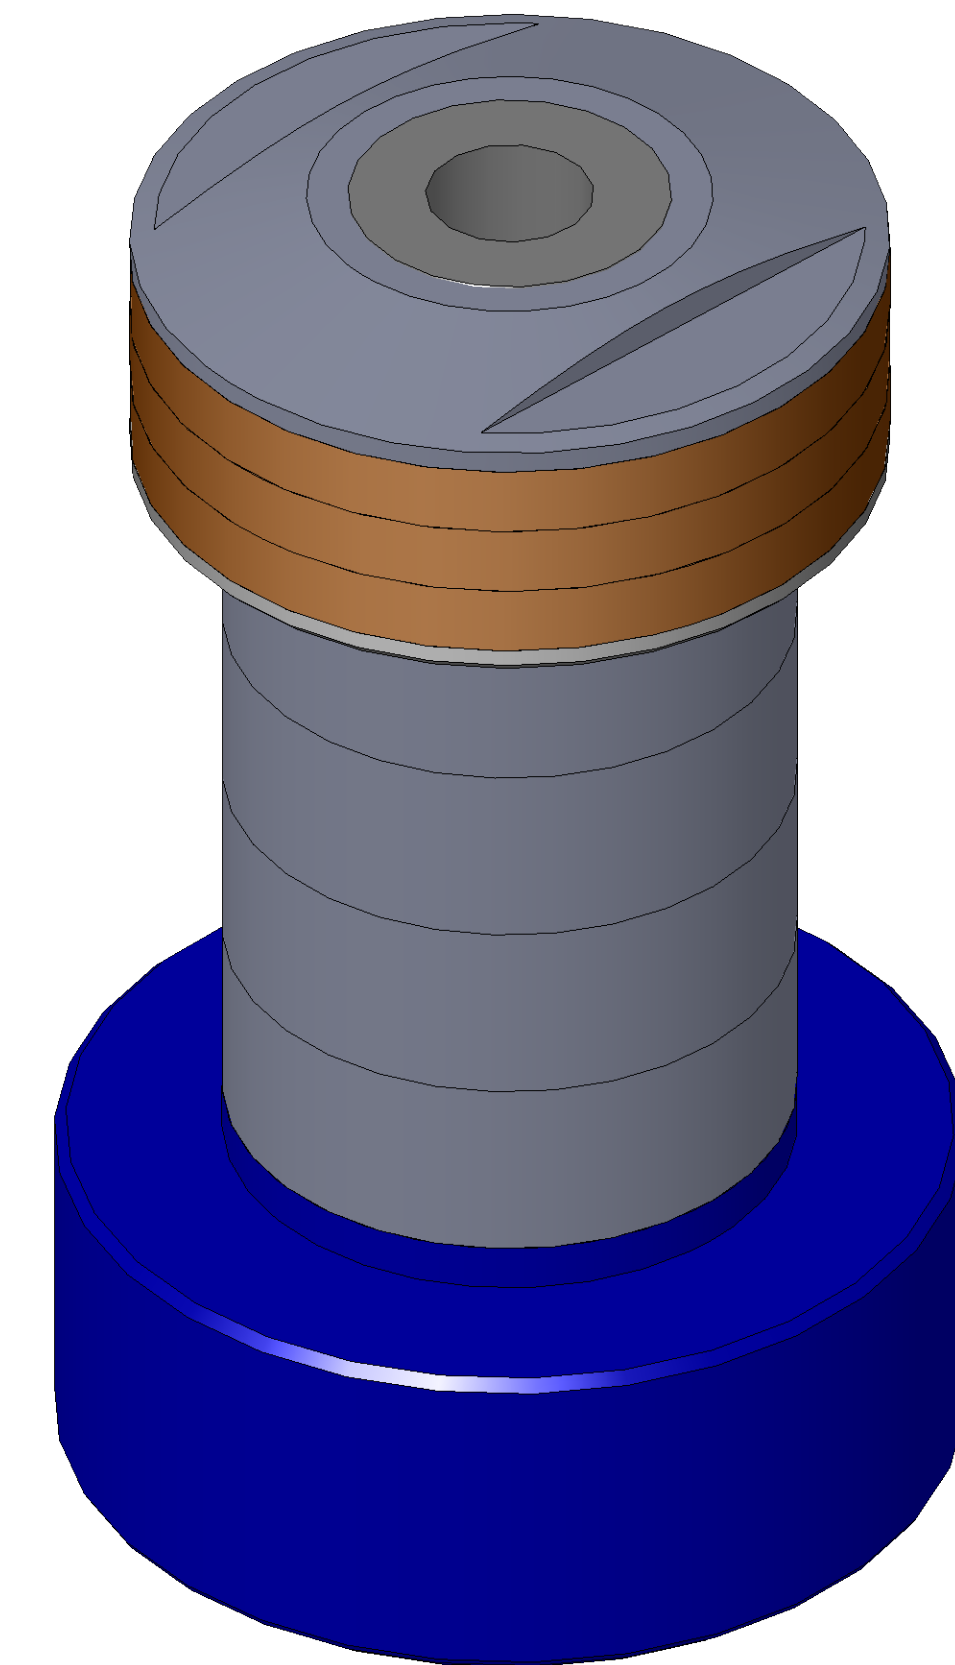

ITEM NO.	PART NUMBER	DESCRIPTION	QTY.
10	MACH-004190	Body, CTS, CI40	1
20	MACH-004257	Cap, CTS, CI40	1
30	MACH-054236	Stem, CTS, CI39/40-E4.0	1
40	MACH-004604	Spacer, CTS, CI39/40	1
50	SEAL-005442	CI39-ORING 226	1
60	SEAL-005445	CI40-ORING 346	1
70	MACH-004373	Nose, CTS, CI40-AD	1
80	SEAL-005023	Seal, CTS, CI40-AD	3
90	MACH-004489	Washer, CTS, CI40-AD	1
100	MACH-004605	Spacer Extension, CTS, CI39-CI40	4

REVISIONS			
REV.	DESCRIPTION	DATE	APPROVED
A	Initial Release	03-12-2026	KM
B	Nose material changed from brass to 316 stainless steel	03-12-2026	KM

SIZE	DESCRIPTION	REV
D	Connect Assembly, CTS, CI40-AD-E4.0	B
PART NUMBER		REV
CTSC-002105		B
DATE	DRAWN BY	CHECKED BY
8/12/05	KM	KM
SHEET		OF
1		1

FILE LOCATION: C:\PDM\PDM\R&D\Product Development\CTS Connects\CI\Connect Assembly\Standard\CI40\4in Stem Extension\CTSC-002105