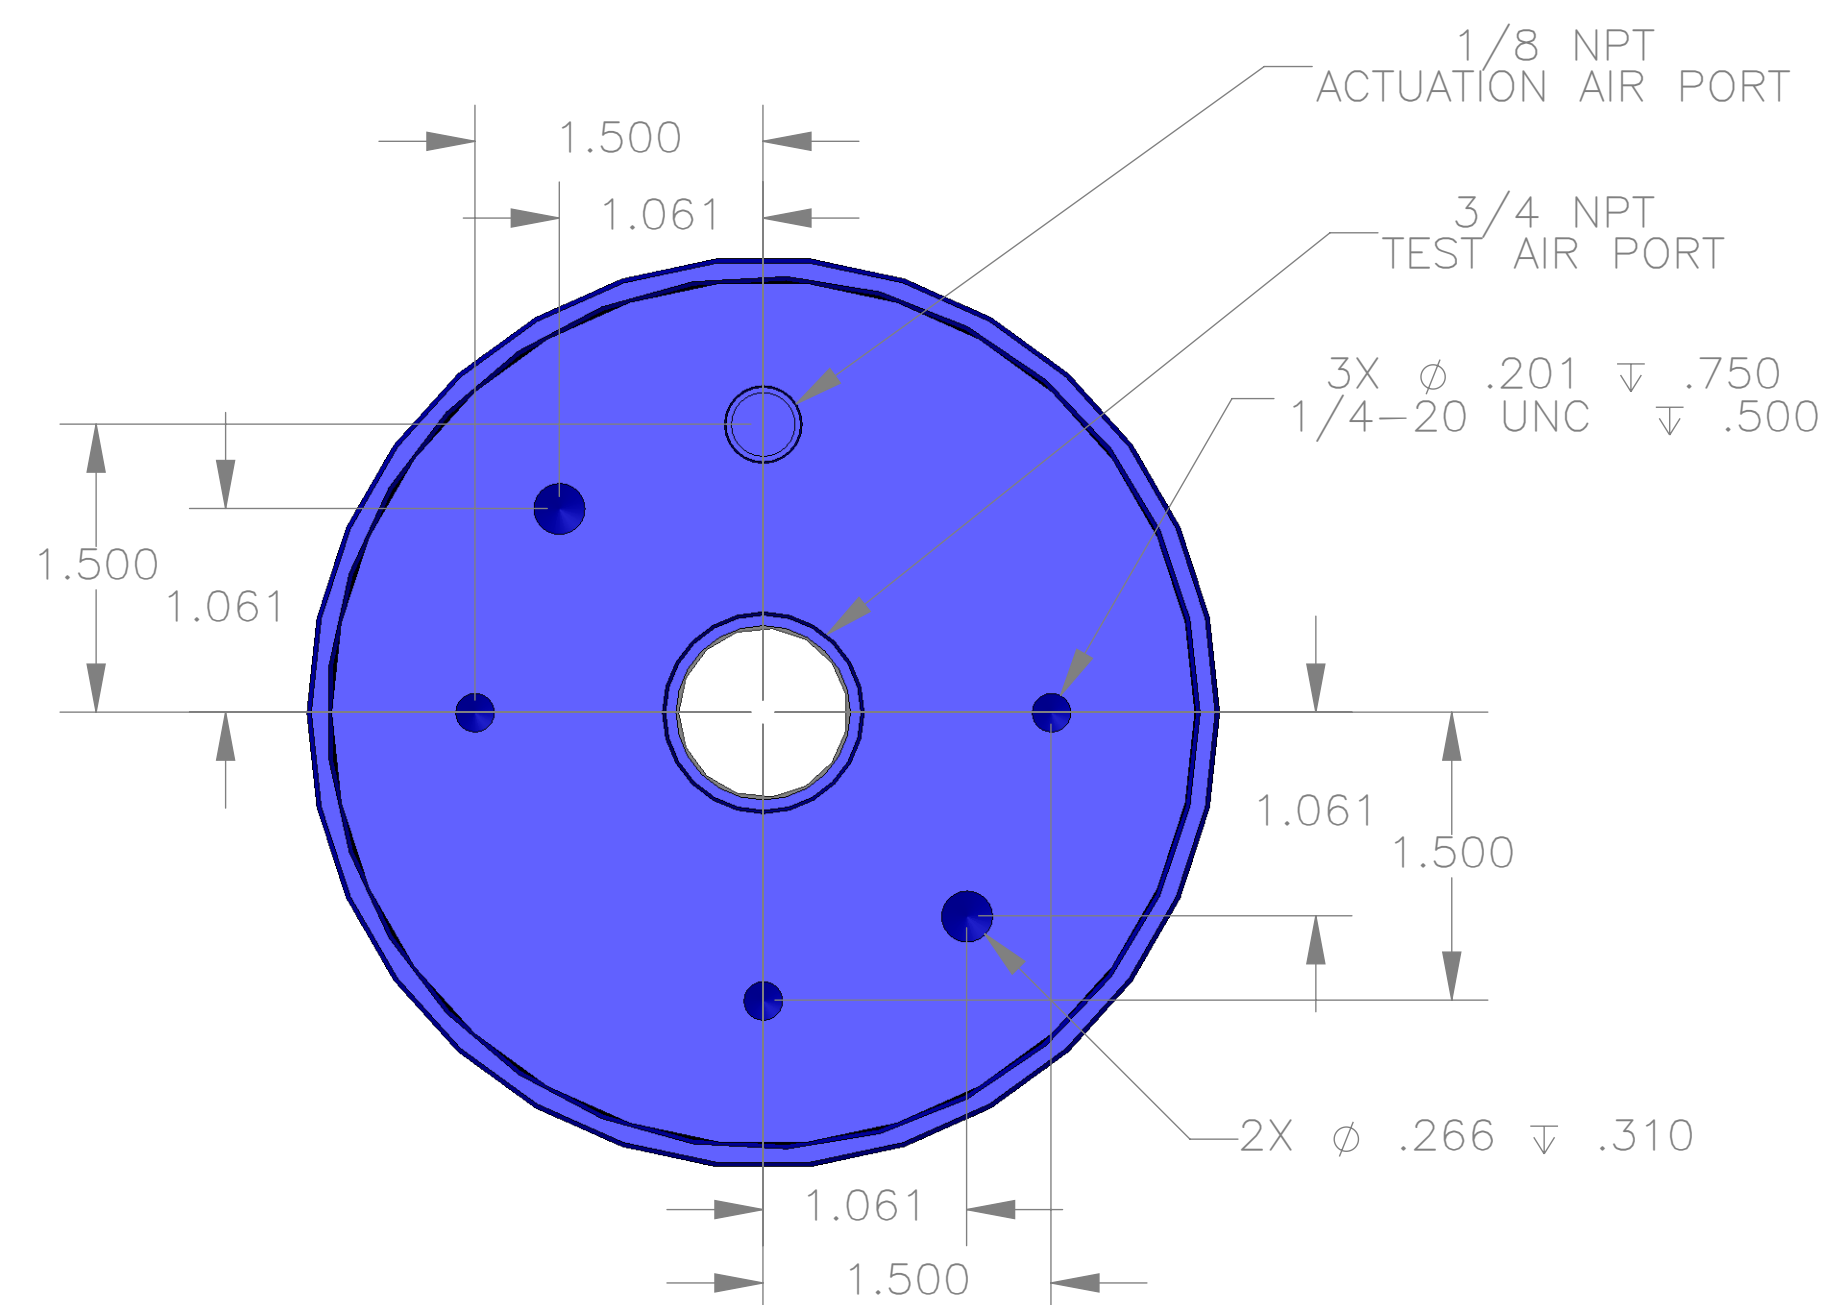

ITEM NO.	PART NUMBER	DESCRIPTION	QTY.
10	MACH-004190	Body, CTS, CI40	1
20	MACH-004257	Cap, CTS, CI40	1
30	MACH-054236	Stem, CTS, CI39/40-E4.0	1
40	MACH-004604	Spacer, CTS, CI39/40	1
50	SEAL-005442	CI39-ORING 226	1
60	SEAL-005445	CI40-ORING 346	1
70	MACH-038368	Nose, CTS, CI40-AC	1
80	SEAL-055132	Seal, CTS, CI40-AC	3
90	MACH-038370	Washer, CTS, CI40-AC	1
100	MACH-004605	Spacer Extension, CTS, CI39-CI40	4

REVISIONS			
REV.	DESCRIPTION	DATE	APPROVED
A	Initial Release	03-12-2026	KM
B	Nose material changed from brass to 316 stainless steel	03-12-2026	KM

SIZE	D	DESCRIPTION	Connect Assembly, CTS, CI40-AC-E4.0
PART NUMBER	CTSC-002091		REV B
DATE	8/12/05	DRAWN BY KM	CHECKED BY KM
		SHEET 1	OF 1

FILE LOCATION: C:\PDM\PDM\R&D\Product Development\CTS Connects\CI\Connect Assembly\Standard\CI40\4in Stem Extension\CTSC-002091