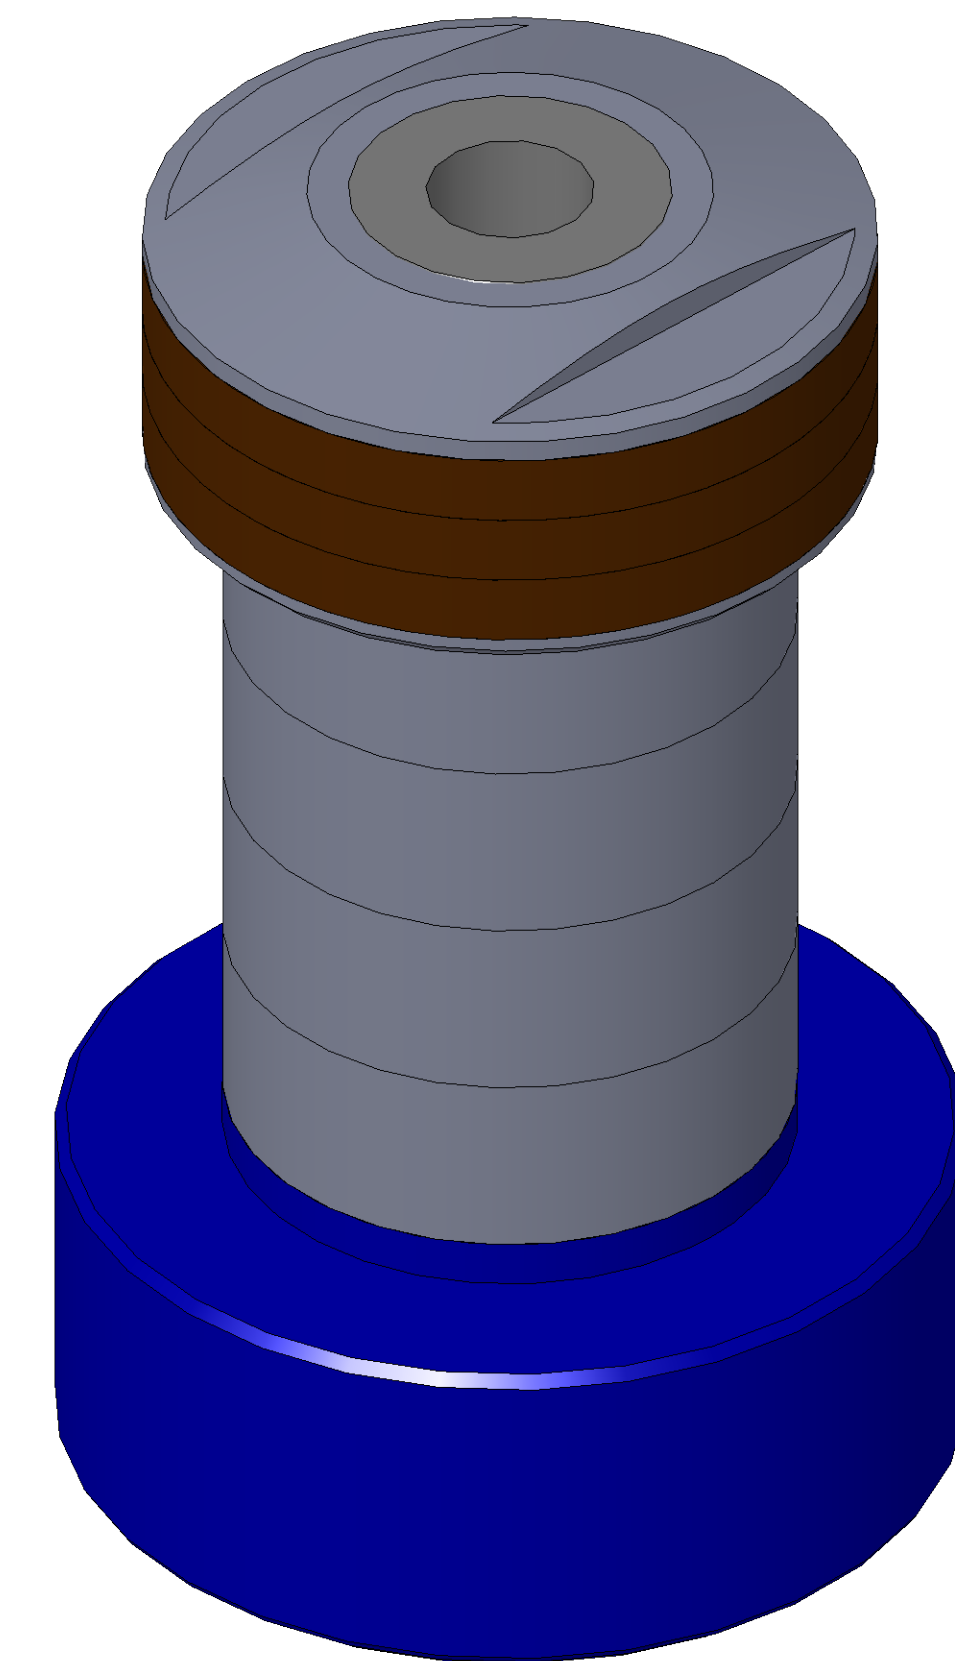

ITEM NO.	PART NUMBER	DESCRIPTION	QTY.
10	MACH-004190	Body, CTS, CI40	1
20	MACH-004257	Cap, CTS, CI40	1
30	MACH-054236	Stem, CTS, CI39/40-E4.0	1
40	MACH-004604	Spacer, CTS, CI39/40	1
50	SEAL-005442	CI39-ORING 226	1
60	SEAL-005445	CI40-ORING 346	1
70	MACH-038368	Nose, CTS, CI40-AC	1
80	SEAL-055132	Seal, CTS, CI40-AC	3
90	MACH-038370	Washer, CTS, CI40-AC	1
100	MACH-004605	Spacer Extension, CTS, CI39-CI40	4

REVISIONS			
REV.	DESCRIPTION	DATE	APPROVED
A	Initial Release	03-12-2026	KM
B	Nose material changed from brass to 316 stainless steel	03-12-2026	KM

SIZE	D	DESCRIPTION	Connect Assembly, CTS, CI40-AC-E4.0
PART NUMBER	CTSC-002091		REV B
DATE	8/12/05	DRAWN BY KM	CHECKED BY KM
		SHEET 1	OF 1

FILE LOCATION: C:\PDM\PDM\R&D\Product Development\CTS Connects\CI\Connect Assembly\Standard\CI40\4in Stem Extension\CTSC-002091