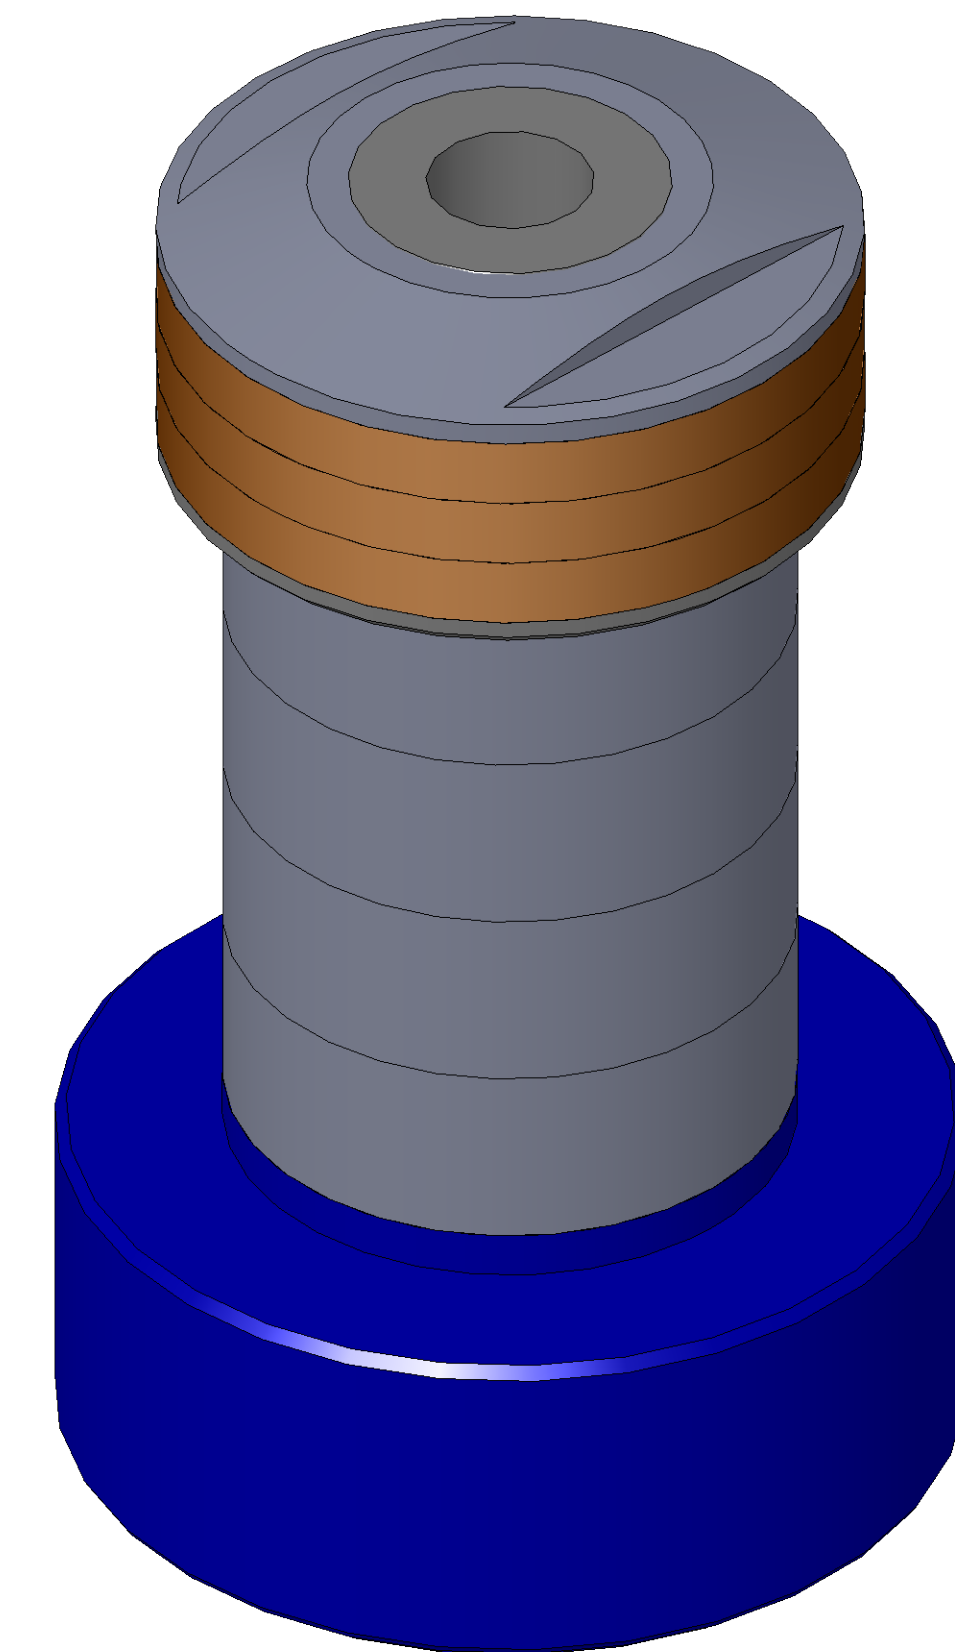

ITEM NO.	PART NUMBER	DESCRIPTION	QTY.
10	MACH-004190	Body, CTS, CI40	1
20	MACH-004257	Cap, CTS, CI40	1
30	MACH-054236	Stem, CTS, CI39/40-E4.0	1
40	MACH-004604	Spacer, CTS, CI39/40	1
50	SEAL-005442	CI39-ORING 226	1
60	SEAL-005445	CI40-ORING 346	1
70	MACH-004372	Nose, CTS, CI40-AB	1
80	SEAL-005022	Seal, CTS, CI40-AB	3
90	MACH-004488	Washer, CTS, CI40-AB	1
100	MACH-004605	Spacer Extension, CTS, CI39-CI40	4

REVISIONS			
REV.	DESCRIPTION	DATE	APPROVED
A	Initial Release	03-12-2026	KM
B	Nose material changed from brass to 316 stainless steel	03-12-2026	KM

SIZE	D	DESCRIPTION	Connect Assembly, CTS, CI40-AB-E4.0
PART NUMBER	CTSC-002077		REV B
DATE	8/12/05	DRAWN BY KM	CHECKED BY KM SHEET 1 OF 1

FILE LOCATION: C:\PDM\PDM\R&D Product Development\CTS Connects\CI\Connect Assembly\Standard\CI40\4in Stem Extension\CTSC-002077

Thursday, March 12, 2026