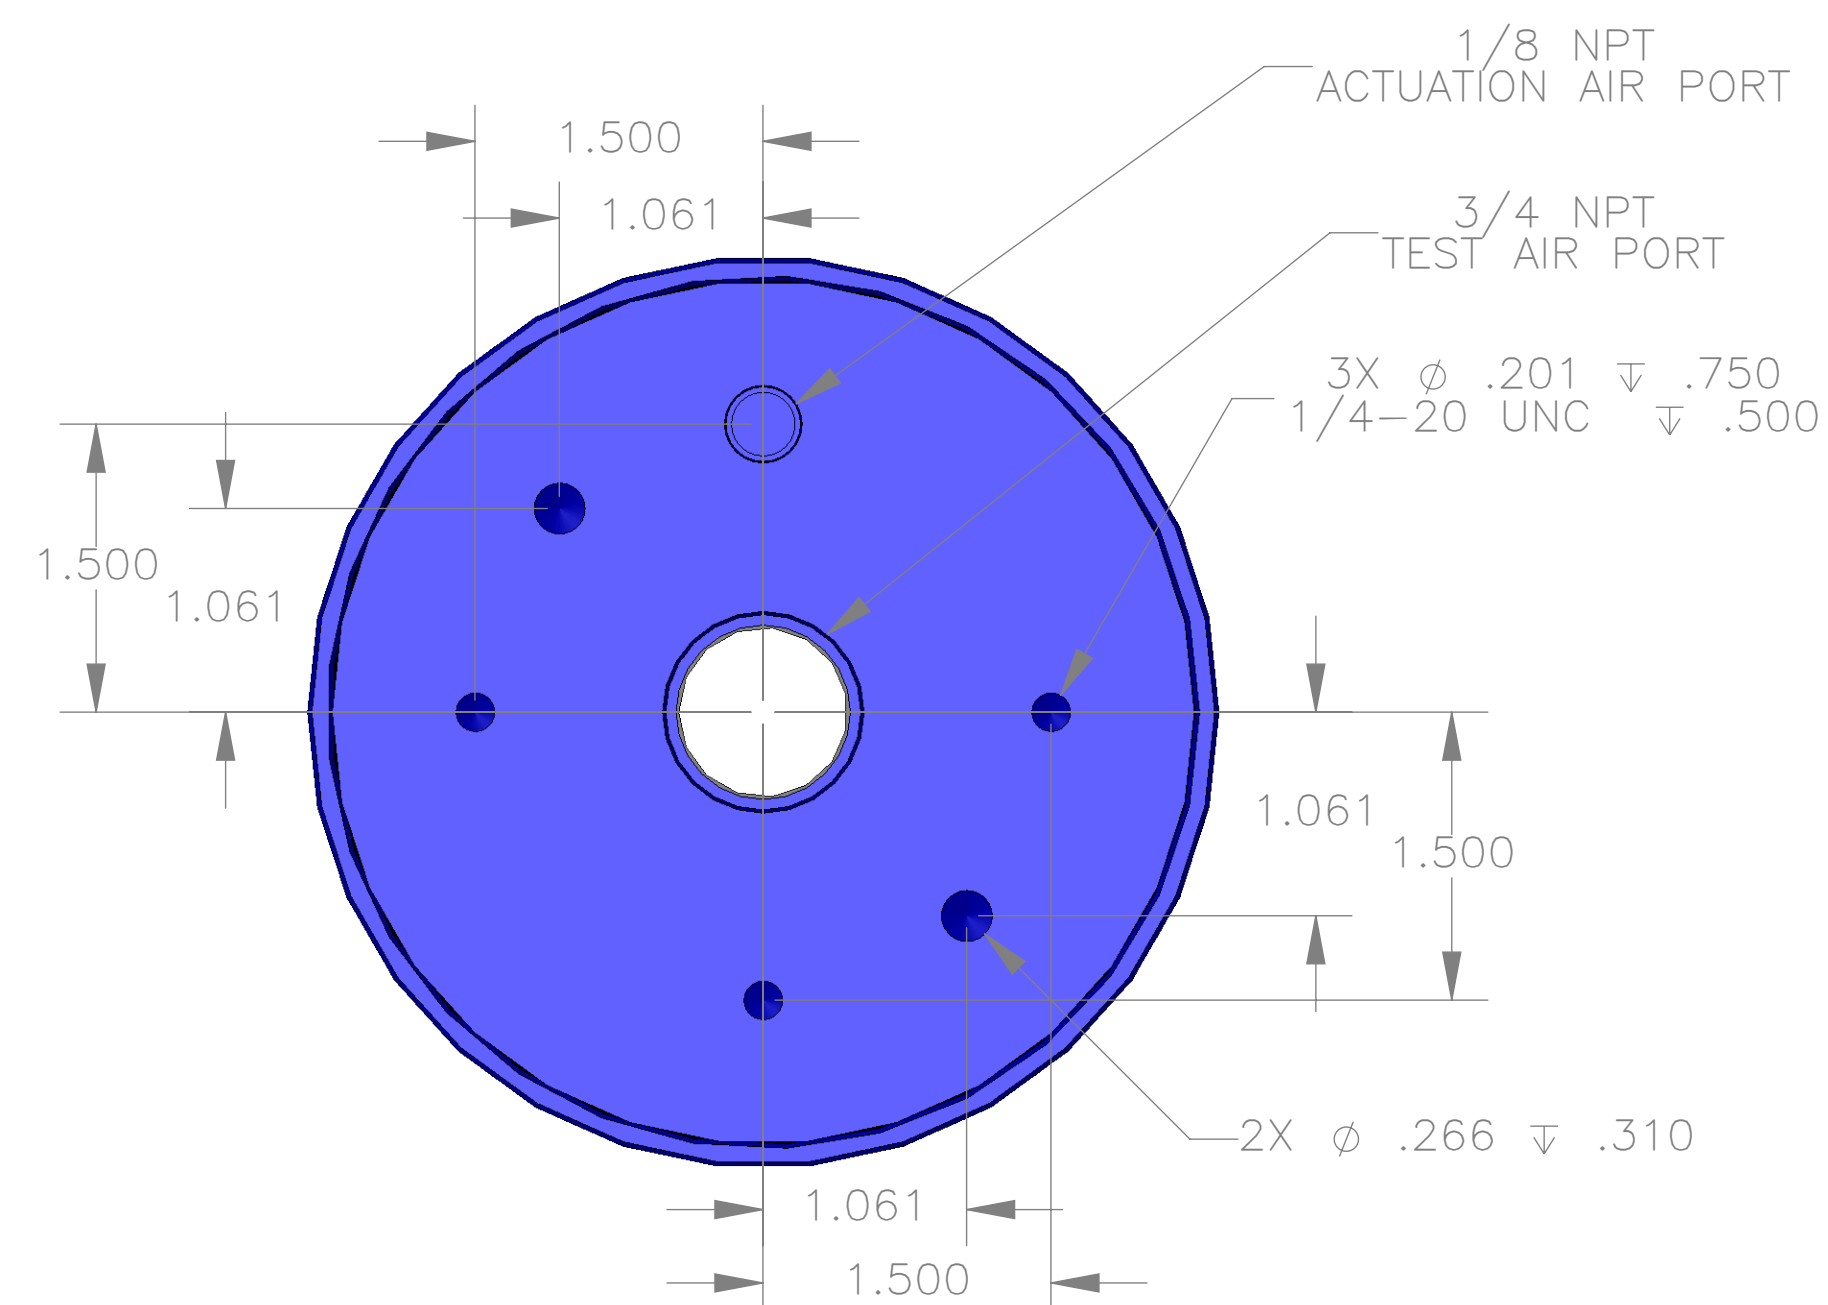

ITEM NO.	PART NUMBER	DESCRIPTION	QTY.
10	MACH-004190	Body, CTS, CI40	1
20	MACH-004257	Cap, CTS, CI40	1
30	MACH-054236	Stem, CTS, CI39/40-E4.0	1
40	MACH-004604	Spacer, CTS, CI39/40	1
50	SEAL-005442	CI39-ORING 226	1
60	SEAL-005445	CI40-ORING 346	1
70	MACH-004372	Nose, CTS, CI40-AB	1
80	SEAL-005022	Seal, CTS, CI40-AB	3
90	MACH-004488	Washer, CTS, CI40-AB	1
100	MACH-004605	Spacer Extension, CTS, CI39-CI40	4

REVISIONS			
REV.	DESCRIPTION	DATE	APPROVED
A	Initial Release	03-12-2026	KM
B	Nose material changed from brass to 316 stainless steel	03-12-2026	KM

SIZE	D	DESCRIPTION	Connect Assembly, CTS, CI40-AB-E4.0
PART NUMBER	CTSC-002077		REV B
DATE	8/12/05	DRAWN BY KM	CHECKED BY KM SHEET 1 OF 1

FILE LOCATION: C:\PDM\PDM\R&D Product Development\CTS Connects\CI\Connect Assembly\Standard\CI40\4in Stem Extension\CTSC-002077

Thursday, March 12, 2026