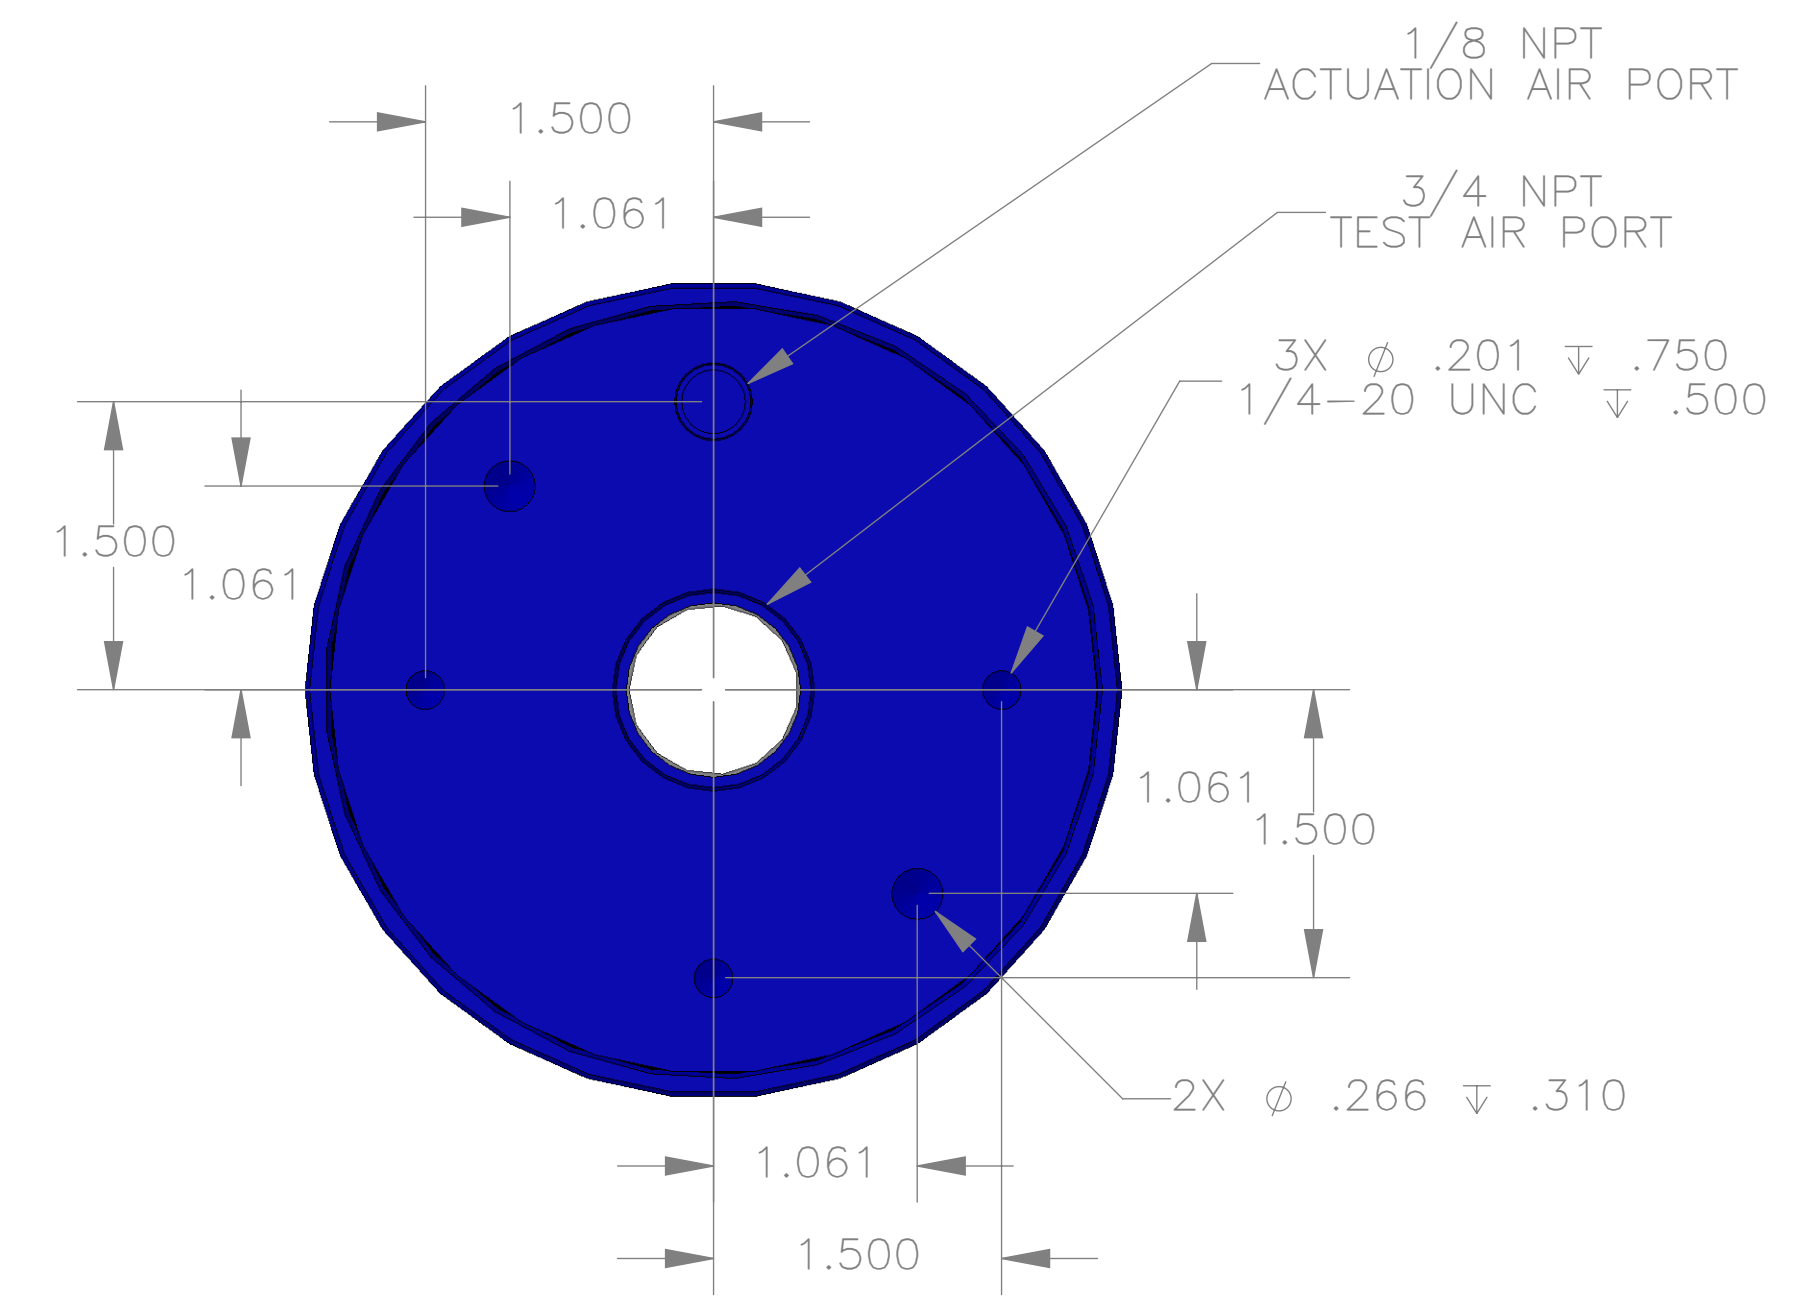

ITEM NO.	PART NUMBER	DESCRIPTION	QTY.
10	MACH-004189	Body, CTS, CI39	1
20	MACH-004256	Cap, CTS, CI39	1
30	MACH-054236	Stem, CTS, CI39/40-E4.0	1
40	MACH-004604	Spacer, CTS, CI39/40	1
50	SEAL-005442	CI39-ORING 226	1
60	SEAL-005444	CI37/38-ORING 342	1
70	MACH-004364	Nose, CTS, CI39-AC	1
80	SEAL-005007	Seal, CTS, CI39-AC	3
90	MACH-004479	Washer, CTS, CI39-AC	1
100	MACH-004605	Spacer Extension, CTS, CI39-CI40	4

REVISIONS			
REV.	DESCRIPTION	DATE	APPROVED
A	Initial Release	03-11-2026	KM
B	Nose material changed from brass to 316 stainless steel	03-12-2026	KM

SIZE	DESCRIPTION	REV
D	Connect Assembly, CTS, CI39-AC-E4.0	B
PART NUMBER		REV
CTSC-002030		B
DATE	DRAWN BY	CHECKED BY
8/12/05	KM	KM
SHEET		OF
1		1