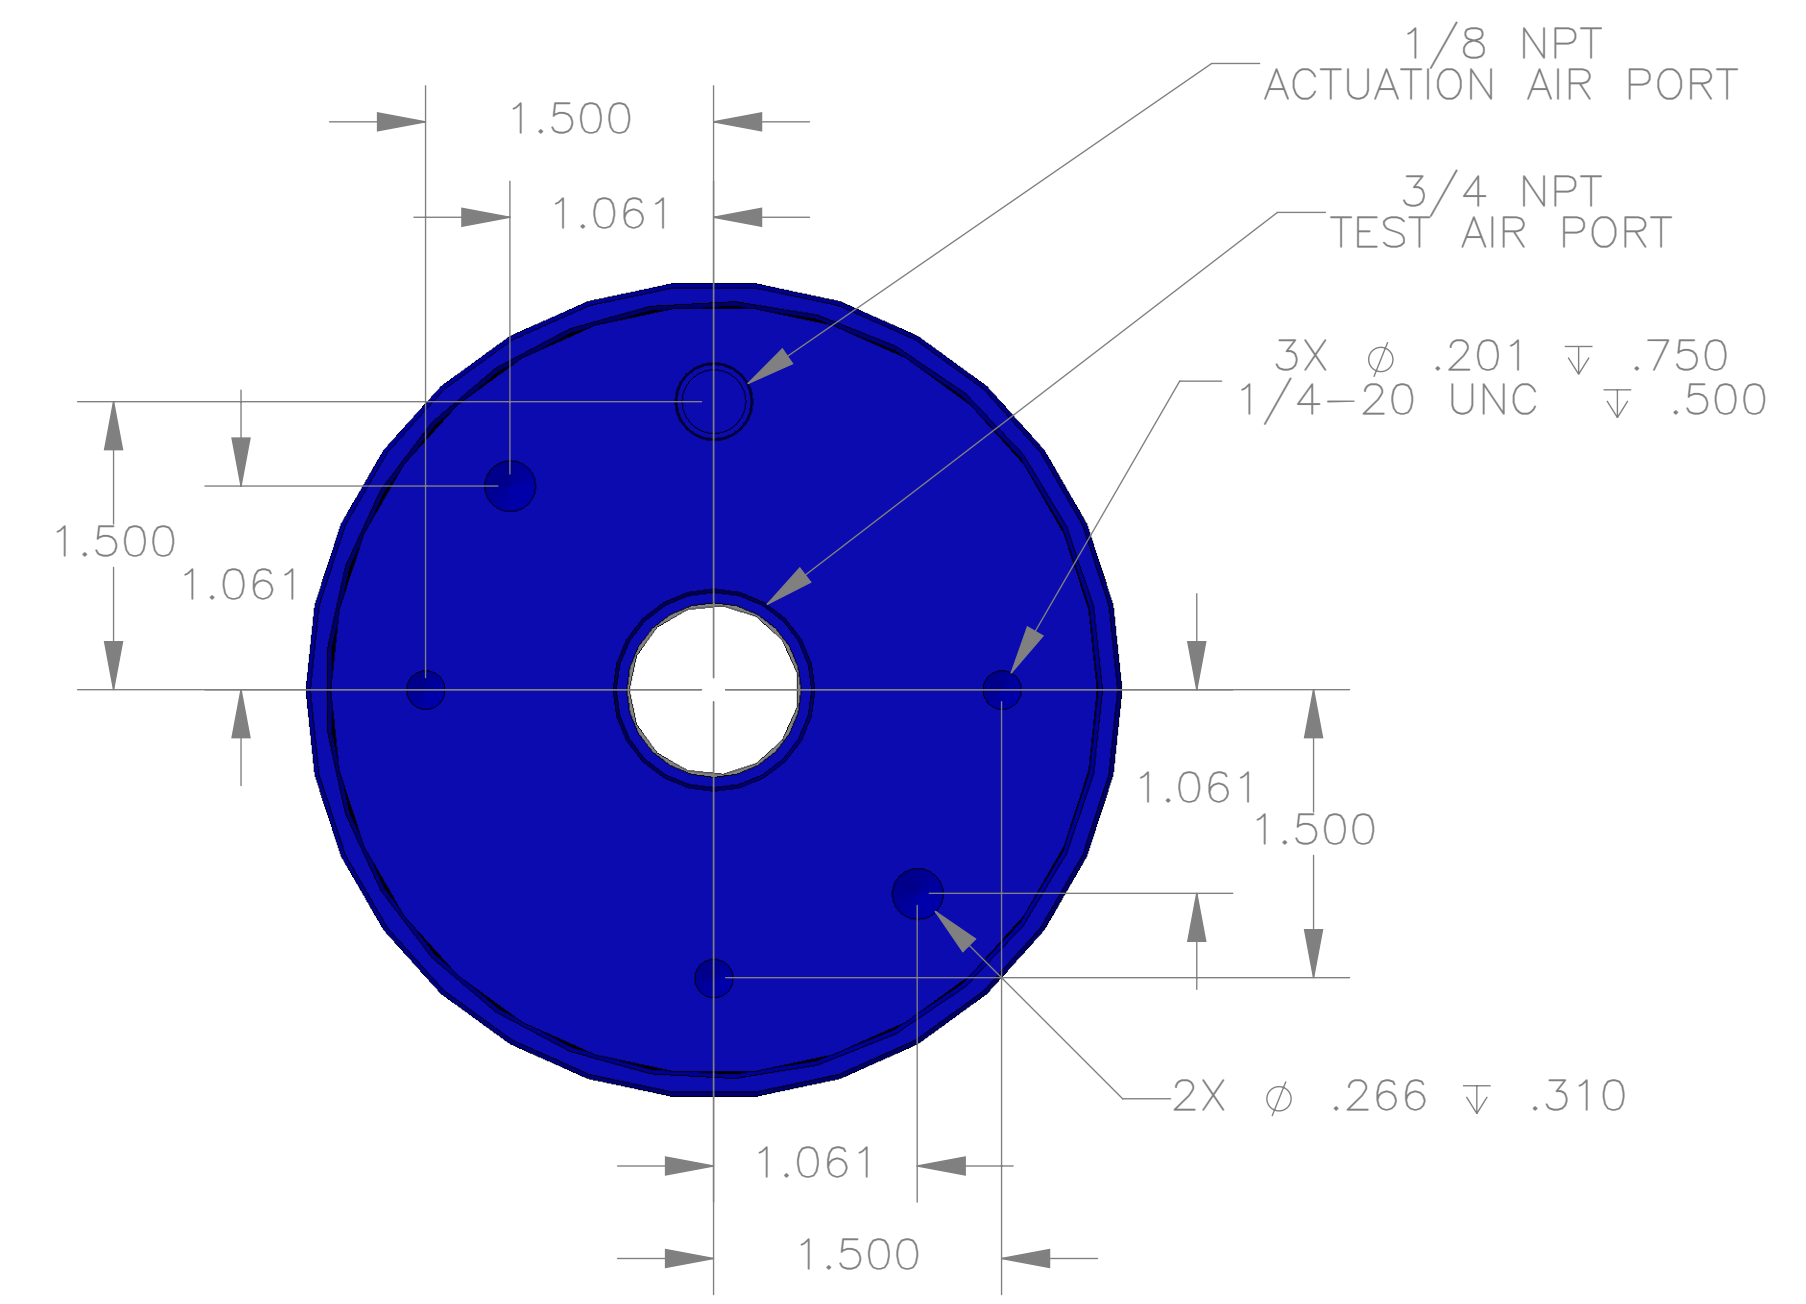

ITEM NO.	PART NUMBER	DESCRIPTION	QTY.
10	MACH-004189	Body, CTS, CI39	1
20	MACH-004256	Cap, CTS, CI39	1
30	MACH-054236	Stem, CTS, CI39/40-E4.0	1
40	MACH-004604	Spacer, CTS, CI39/40	1
50	SEAL-005442	CI39-ORING 226	1
60	SEAL-005444	CI37/38-ORING 342	1
70	MACH-004363	Nose, CTS, CI39-AB	1
80	SEAL-005005	Seal, CTS, CI39-AB	3
90	MACH-004478	Washer, CTS, CI39-AB	1
100	MACH-004605	Spacer Extension, CTS, CI39-CI40	4

REVISIONS			
REV.	DESCRIPTION	DATE	APPROVED
A	Initial Release	03-11-2026	KM
B	Nose material changed from brass to 316 stainless steel	03-12-2026	KM

SIZE	D	DESCRIPTION	Connect Assembly, CTS, CI39-AB-E4.0
PART NUMBER	CTSC-002016		REV B
DATE	8/12/05	DRAWN BY: KM	CHECKED BY: KM
		SHEET 1	OF 1