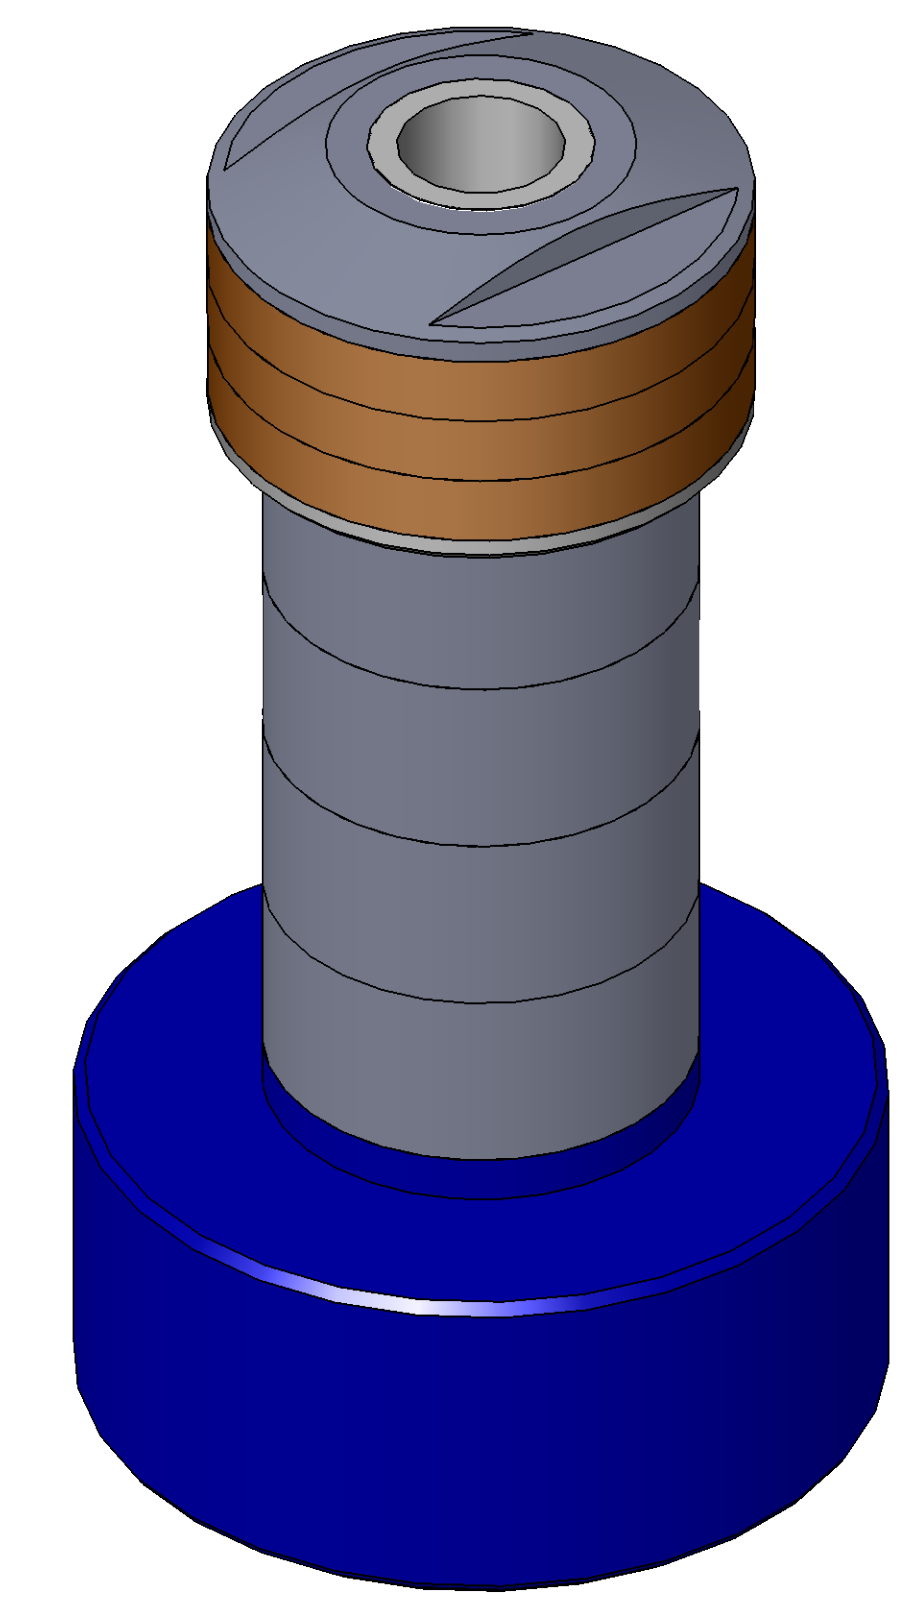

ITEM NO.	PART NUMBER	DESCRIPTION	QTY.
10	MACH-004187	Body, CTS, CI37/38	1
20	MACH-004254	Cap, CTS, CI37/38	1
30	MACH-004599	Spacer, CTS, CI37/38	1
40	SEAL-005440	CI37/38-ORING 222	1
50	SEAL-005444	CI37/38-ORING 342	1
60	MACH-054231	Stem, CTS, CI37/38-E4.0	1
70	MACH-004361	Nose, CTS, CI38-AC	1
80	SEAL-005000	Seal, CTS, CI38-AC	3
90	MACH-004476	Washer, CTS, CI38-AC	1
100	MACH-004600	Spacer Extension, CTS, CI37-CI38	4

REVISIONS			
REV.	DESCRIPTION	DATE	APPROVED
A	Initial Release	03-11-2026	KM
B	Nose material changed from brass to 316 stainless steel	03-12-2026	KM

SIZE	DESCRIPTION	REV
D	Connect Assembly, CTS, CI38-AC-E4.0	B
PART NUMBER		REV
CTSC-001983		B
DATE	DRAWN BY	CHECKED BY
8/12/05	KM	KM
SHEET		OF
1		1