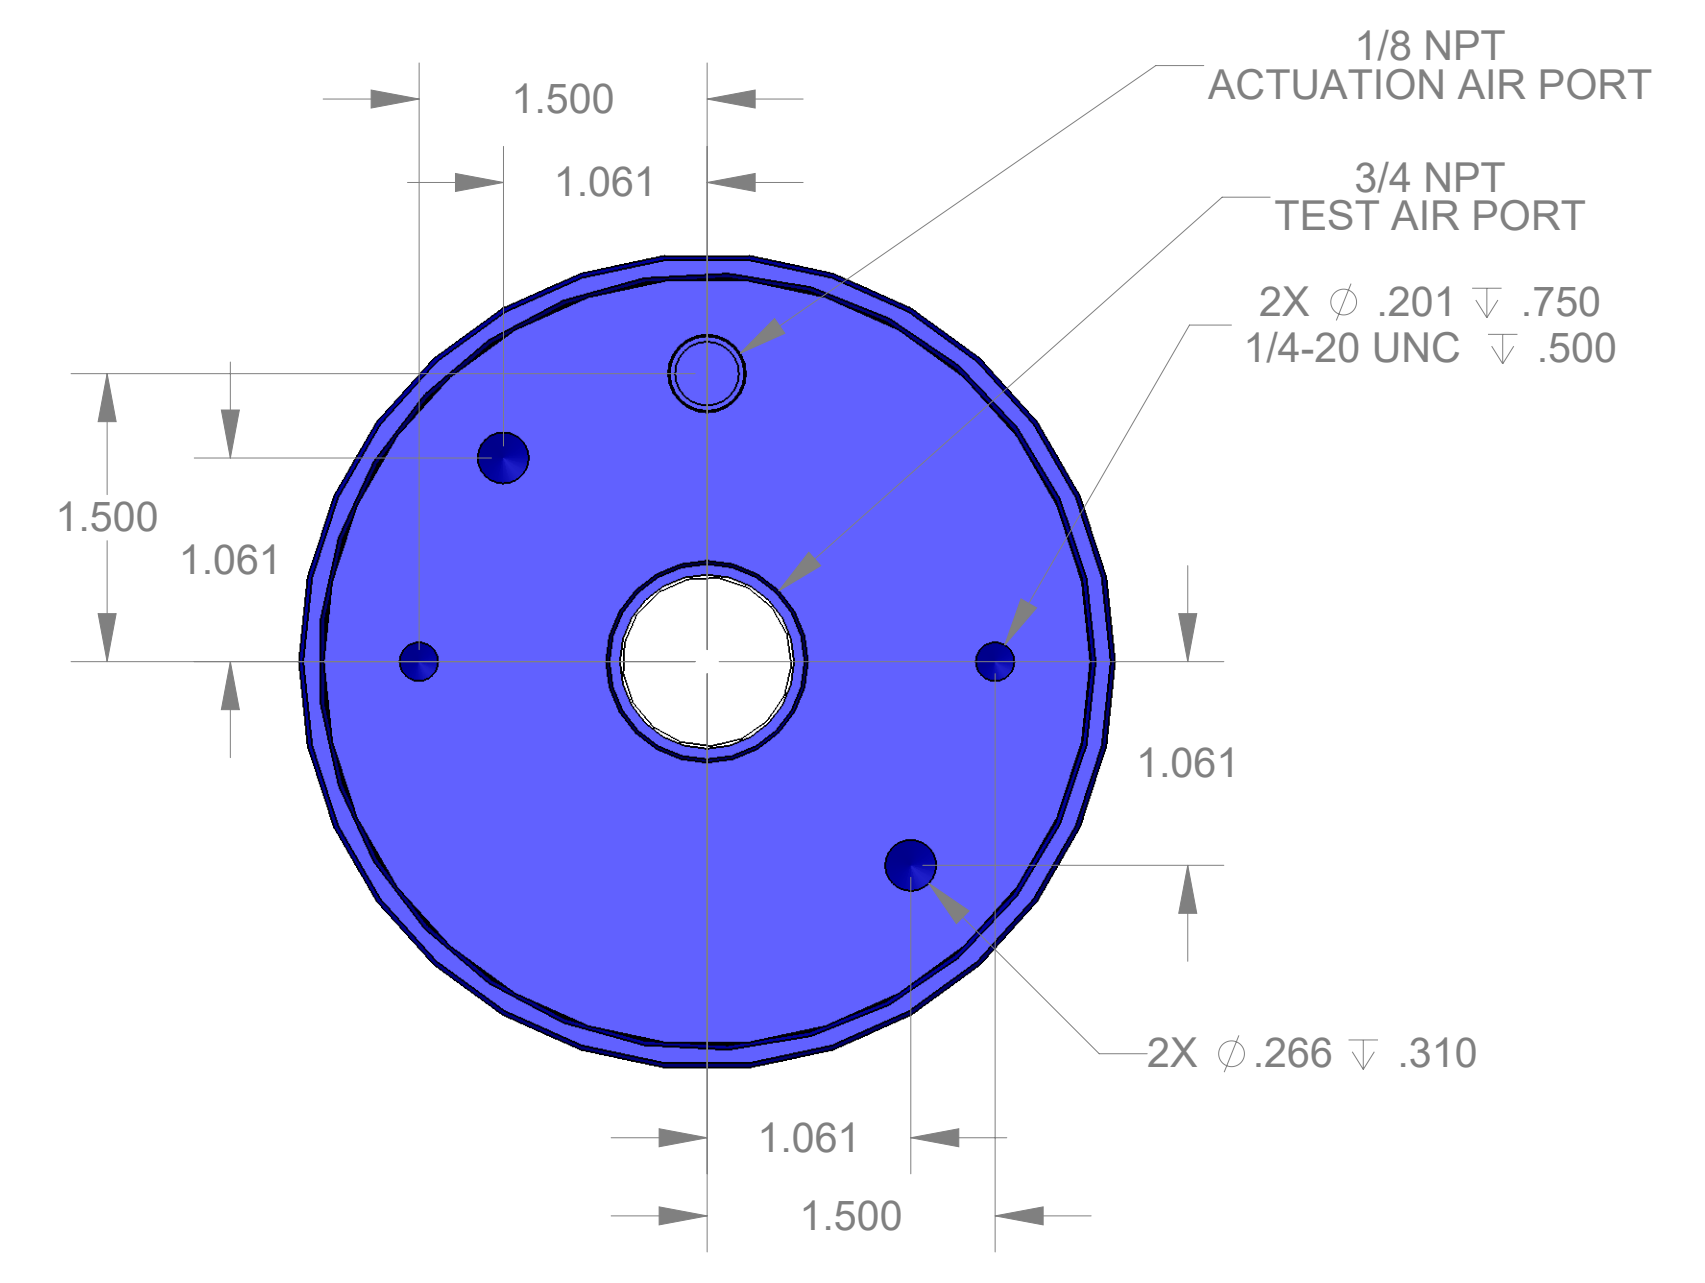

ITEM NO.	PART NUMBER	DESCRIPTION	QTY.
10	MACH-004187	Body, CTS, CI37/38	1
20	MACH-004254	Cap, CTS, CI37/38	1
30	MACH-004599	Spacer, CTS, CI37/38	1
40	SEAL-005440	CI37/38-ORING 222	1
50	SEAL-005444	CI37/38-ORING 342	1
60	MACH-054231	Stem, CTS, CI37/38-E4.0	1
70	MACH-004361	Nose, CTS, CI38-AC	1
80	SEAL-005000	Seal, CTS, CI38-AC	3
90	MACH-004476	Washer, CTS, CI38-AC	1
100	MACH-004600	Spacer Extension, CTS, CI37-CI38	4

REVISIONS			
REV.	DESCRIPTION	DATE	APPROVED
A	Initial Release	03-11-2026	KM
B	Nose material changed from brass to 316 stainless steel	03-12-2026	KM

SIZE	DESCRIPTION	REV
D	Connect Assembly, CTS, CI38-AC-E4.0	B
PART NUMBER		REV
CTSC-001983		B
DATE	DRAWN BY	CHECKED BY
8/12/05	KM	KM
SHEET		OF
1		1

FILE LOCATION: C:\PDM\PDM\R&D\Product Development\CTS Connects\C1\Connect Assembly\Standard\C138\4in Stem Extension\CTSC-001983

Thursday, March 12, 2026