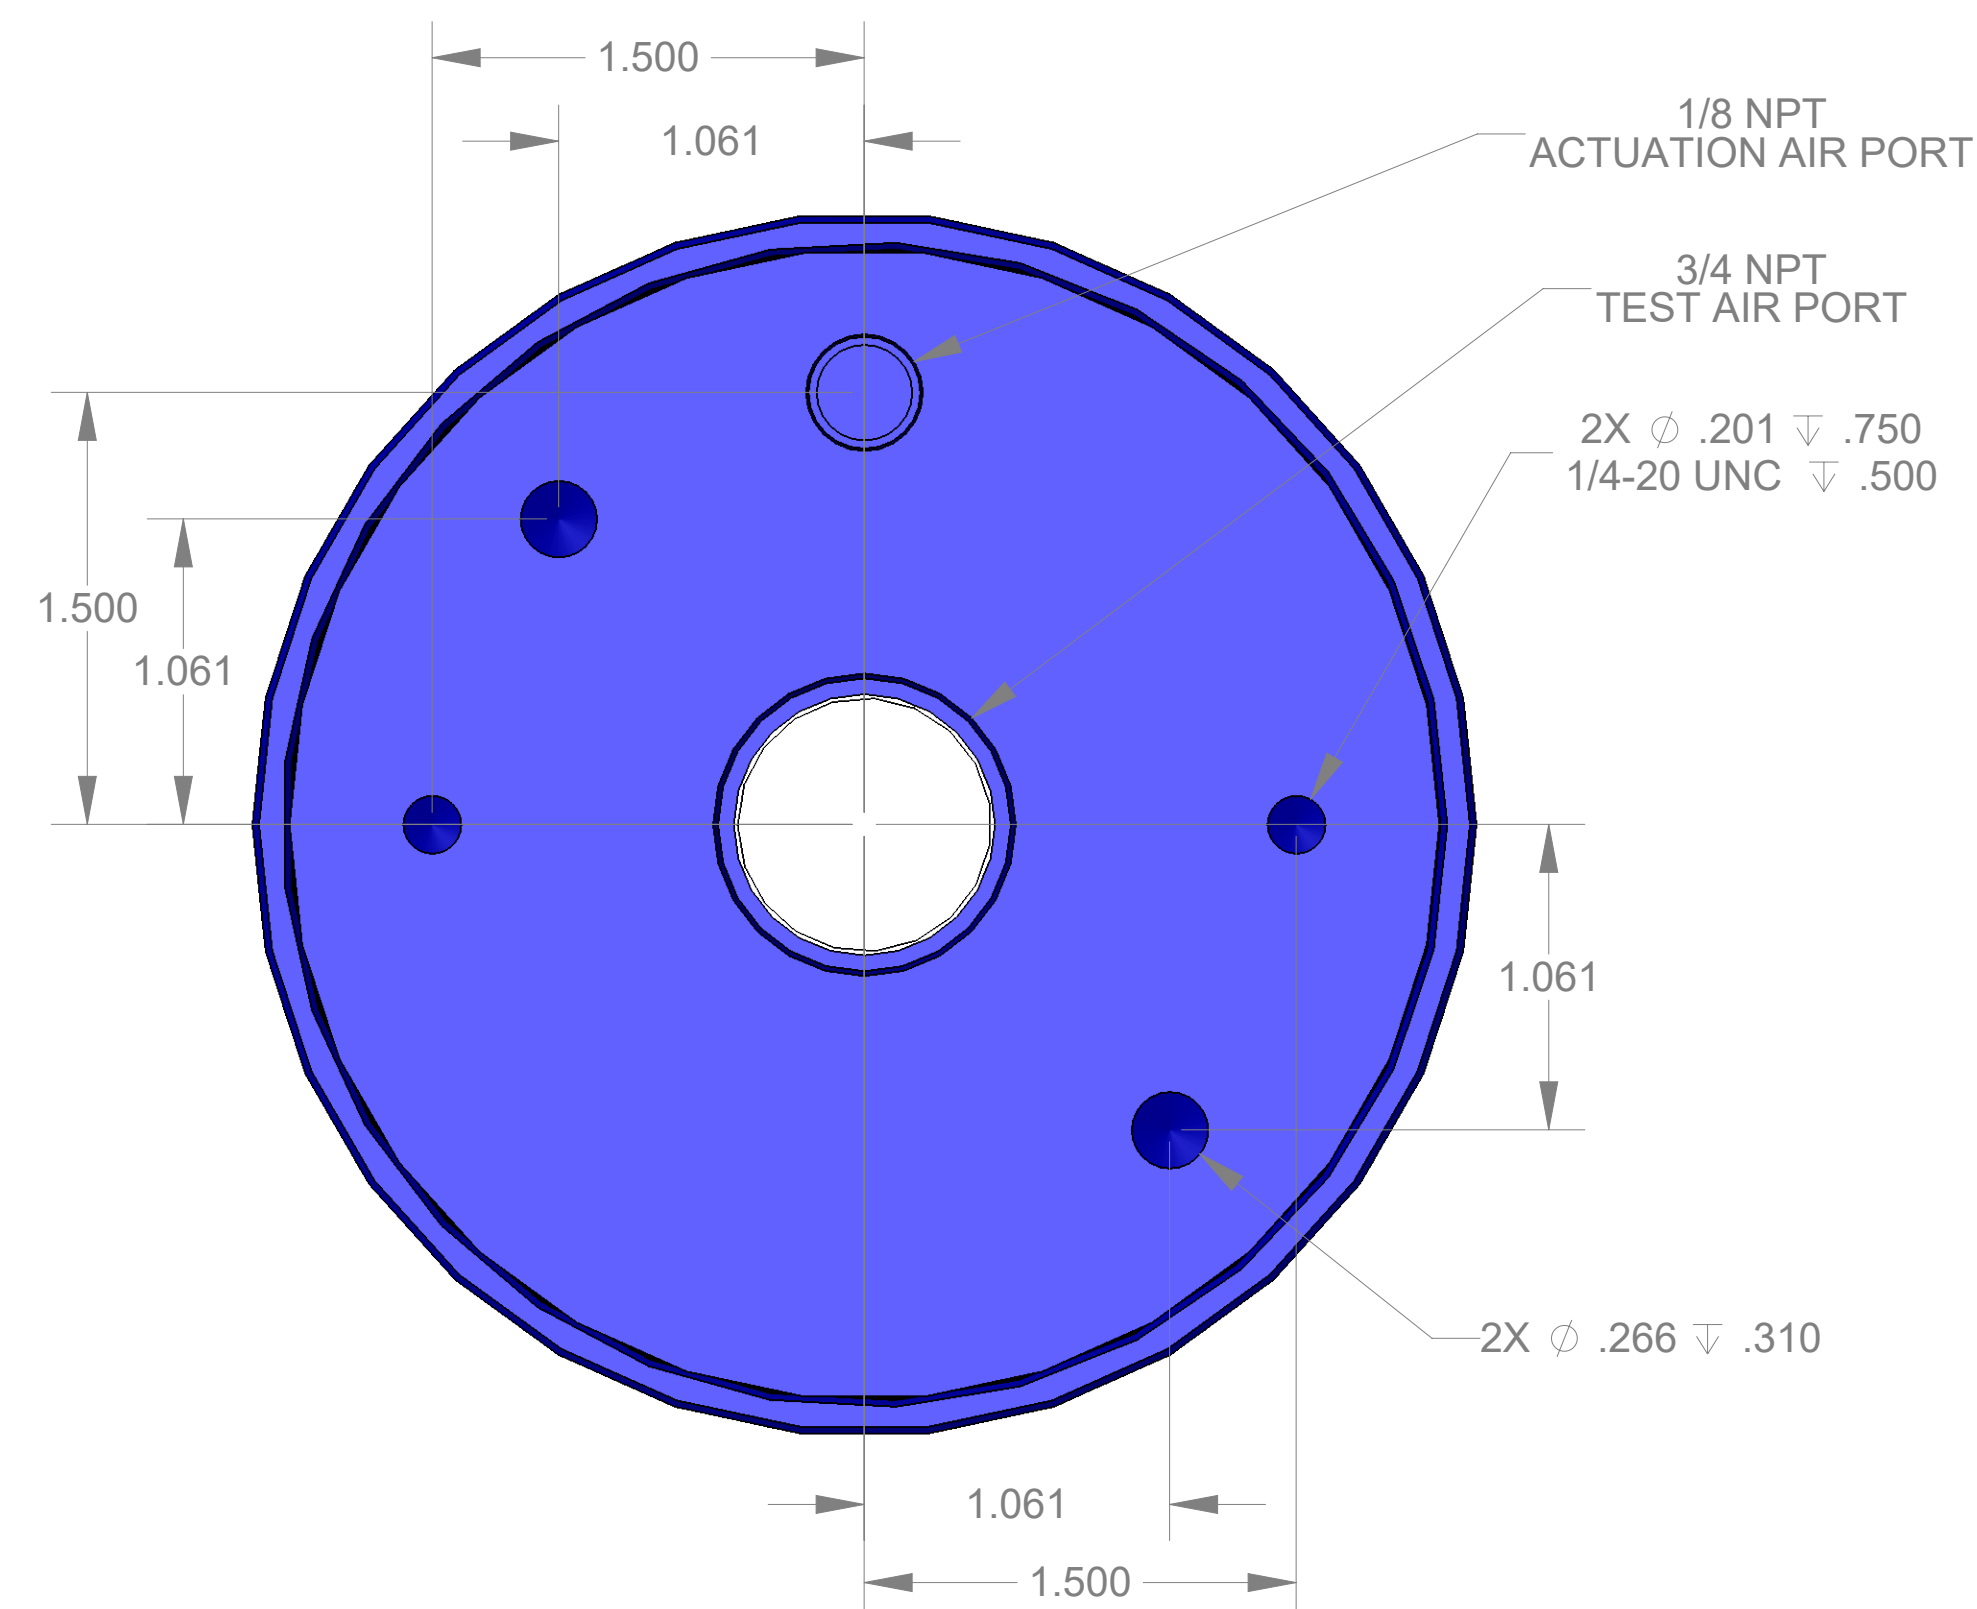

ITEM NO.	PART NUMBER	DESCRIPTION	QTY.
10	MACH-004187	Body, CTS, CI37/38	1
20	MACH-004254	Cap, CTS, CI37/38	1
30	MACH-004599	Spacer, CTS, CI37/38	1
40	SEAL-005440	CI37/38-ORING 222	1
50	SEAL-005444	CI37/38-ORING 342	1
60	MACH-054228	Stem, CTS, CI37/38-E1.0	1
70	MACH-004361	Nose, CTS, CI38-AC	1
80	SEAL-005000	Seal, CTS, CI38-AC	3
90	MACH-004476	Washer, CTS, CI38-AC	1
100	MACH-004600	Spacer Extension, CTS, CI37-CI38	1

REVISIONS			
REV.	DESCRIPTION	DATE	APPROVED
A	Initial Release	03-11-2026	KM
B	Nose material changed from brass to 316 stainless steel	03-12-2026	KM

SIZE	DESCRIPTION	REV
D	Connect Assembly, CTS, CI38-AC-E1.0	B
PART NUMBER	CTSC-001980	
DATE	8/12/05	DRAWN BY: KM CHECKED BY: KM SHEET 1 OF 1

FILE LOCATION: C:\PDM\PDM\R&D Product Development\CTS Connects\CI\Connect Assembly\Standard\CI38\1in Stem Extension\CTSC-001980

Thursday, March 12, 2026