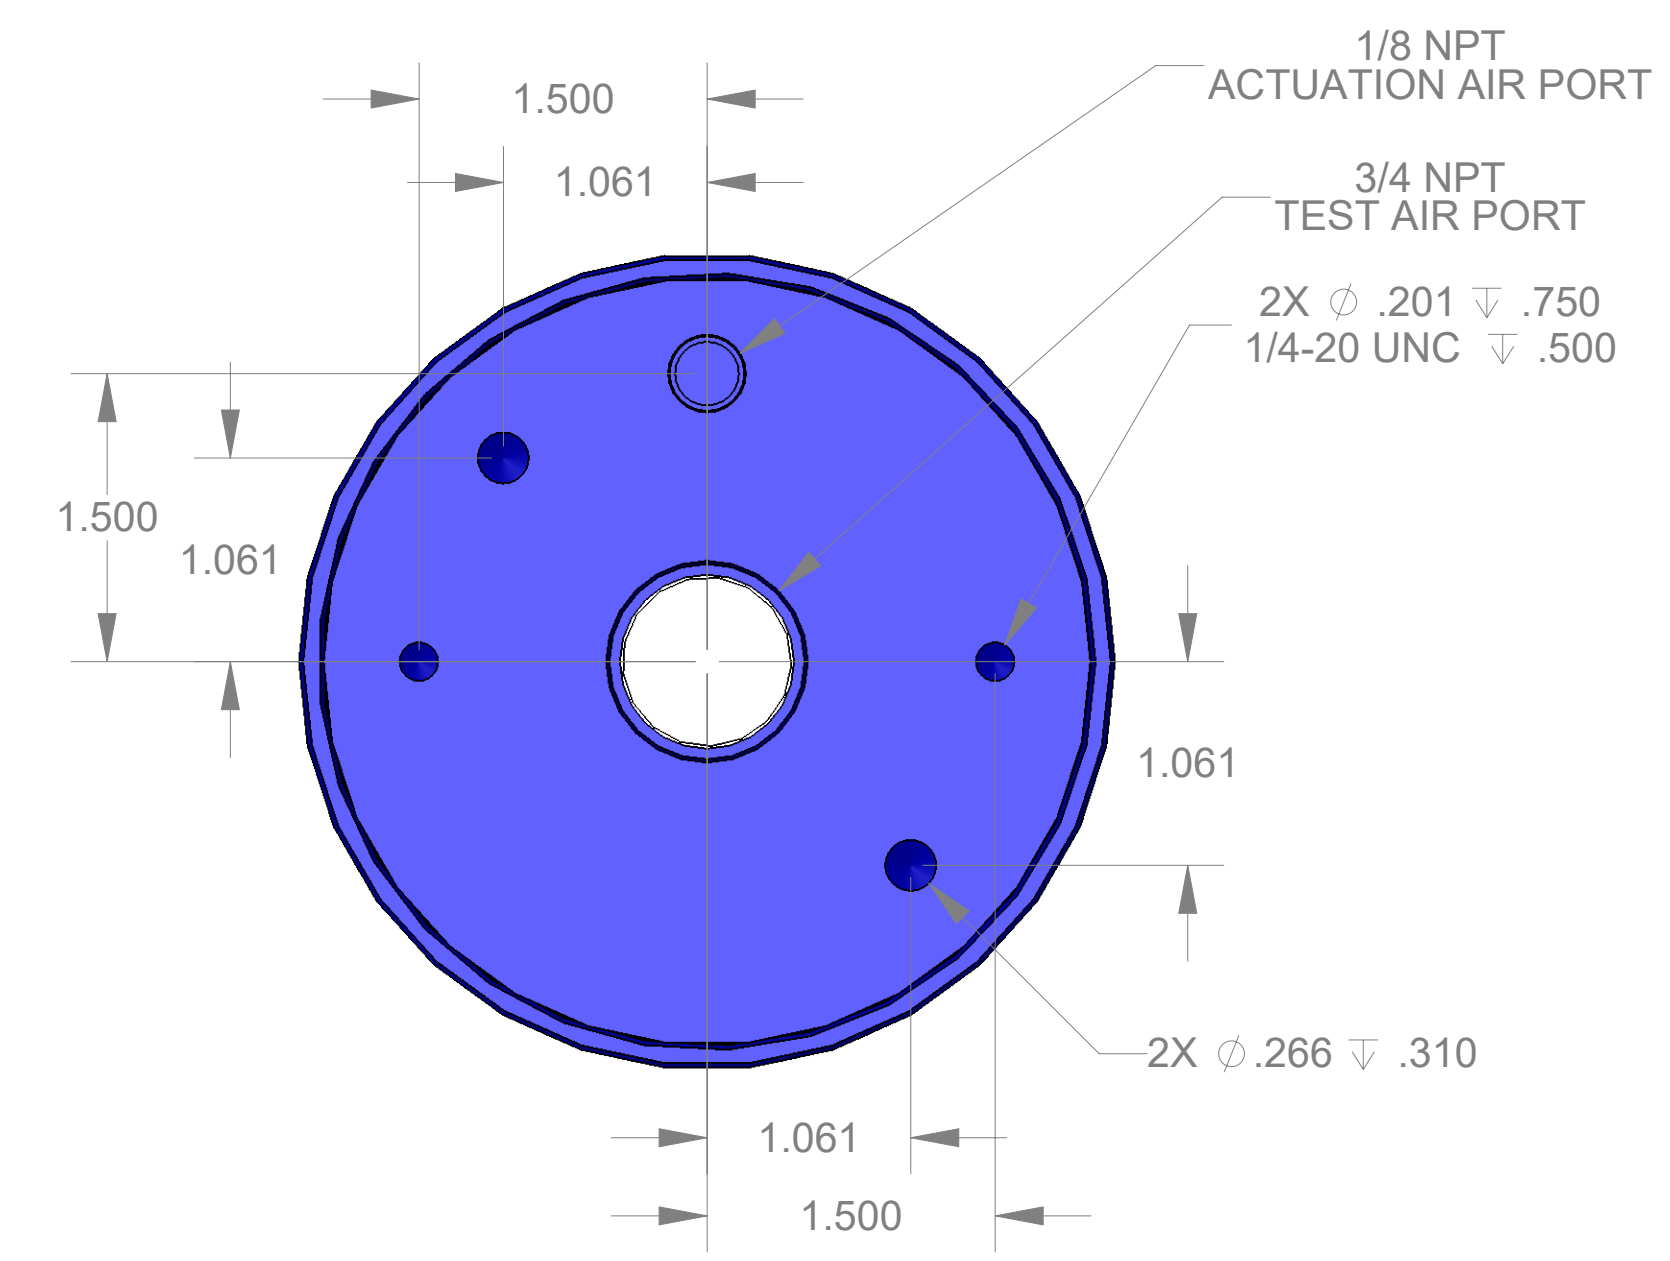

ITEM NO.	PART NUMBER	DESCRIPTION	QTY.
10	MACH-004187	Body, CTS, CI37/38	1
20	MACH-004254	Cap, CTS, CI37/38	1
30	MACH-004599	Spacer, CTS, CI37/38	1
40	SEAL-005440	CI37/38-ORING 222	1
50	SEAL-005444	CI37/38-ORING 342	1
60	MACH-054231	Stem, CTS, CI37/38-E4.0	1
70	MACH-004360	Nose, CTS, CI38-AB	1
80	SEAL-004995	Seal, CTS, CI38-AB	3
90	MACH-004475	Washer, CTS, CI38-AB	1
100	MACH-004600	Spacer Extension, CTS, CI37-CI38	4

REVISIONS			
REV.	DESCRIPTION	DATE	APPROVED
A	Initial Release	03-11-2026	KM
B	Nose material changed from brass to 316 stainless steel	03-12-2026	KM

SIZE	D	DESCRIPTION	Connect Assembly, CTS, CI38-AB-E4.0
PART NUMBER	CTSC-001969		REV B
DATE	8/12/05	DRAWN BY: KM	CHECKED BY: KM
		SHEET	1 OF 1