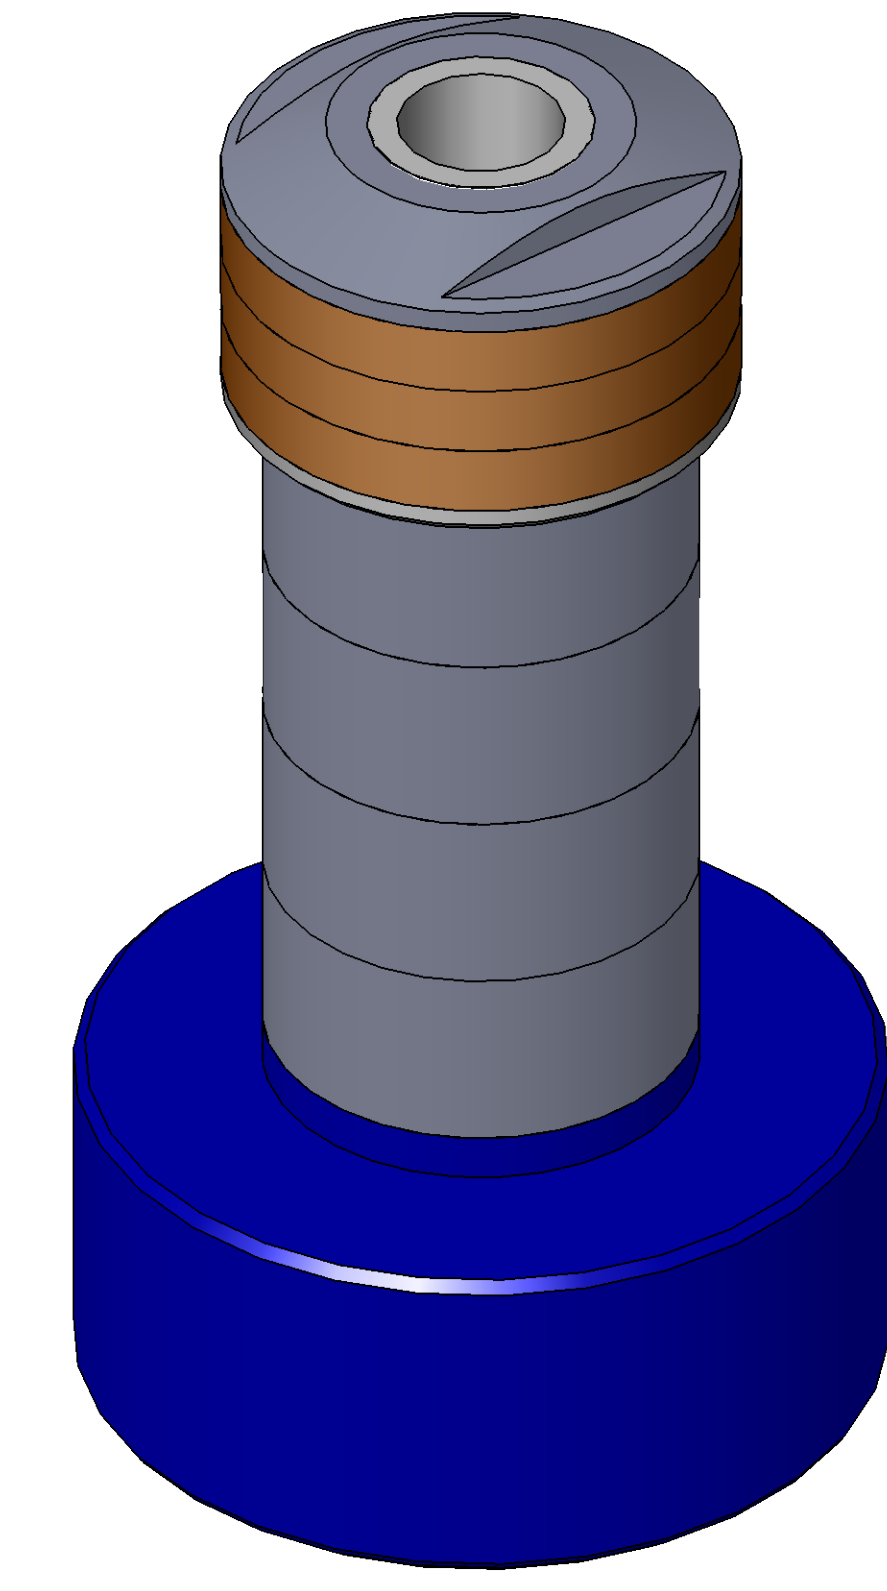

ITEM NO.	PART NUMBER	DESCRIPTION	QTY.
10	MACH-004187	Body, CTS, CI37/38	1
20	MACH-004254	Cap, CTS, CI37/38	1
30	MACH-004599	Spacer, CTS, CI37/38	1
40	SEAL-005440	CI37/38-ORING 222	1
50	SEAL-005444	CI37/38-ORING 342	1
60	MACH-054231	Stem, CTS, CI37/38-E4.0	1
70	MACH-004360	Nose, CTS, CI38-AB	1
80	SEAL-004995	Seal, CTS, CI38-AB	3
90	MACH-004475	Washer, CTS, CI38-AB	1
100	MACH-004600	Spacer Extension, CTS, CI37-CI38	4

REVISIONS			
REV.	DESCRIPTION	DATE	APPROVED
A	Initial Release	03-11-2026	KM
B	Nose material changed from brass to 316 stainless steel	03-12-2026	KM

SIZE	D	DESCRIPTION	Connect Assembly, CTS, CI38-AB-E4.0
PART NUMBER	CTSC-001969		REV B
DATE	8/12/05	DRAWN BY: KM	CHECKED BY: KM
		SHEET	1 OF 1

FILE LOCATION: C:\PDM\PDM\R&D Product Development\CTS Connects\C\Connect Assembly\Standard\CI38\4in Stem Extension\CTSC-001969

Thursday, March 12, 2026