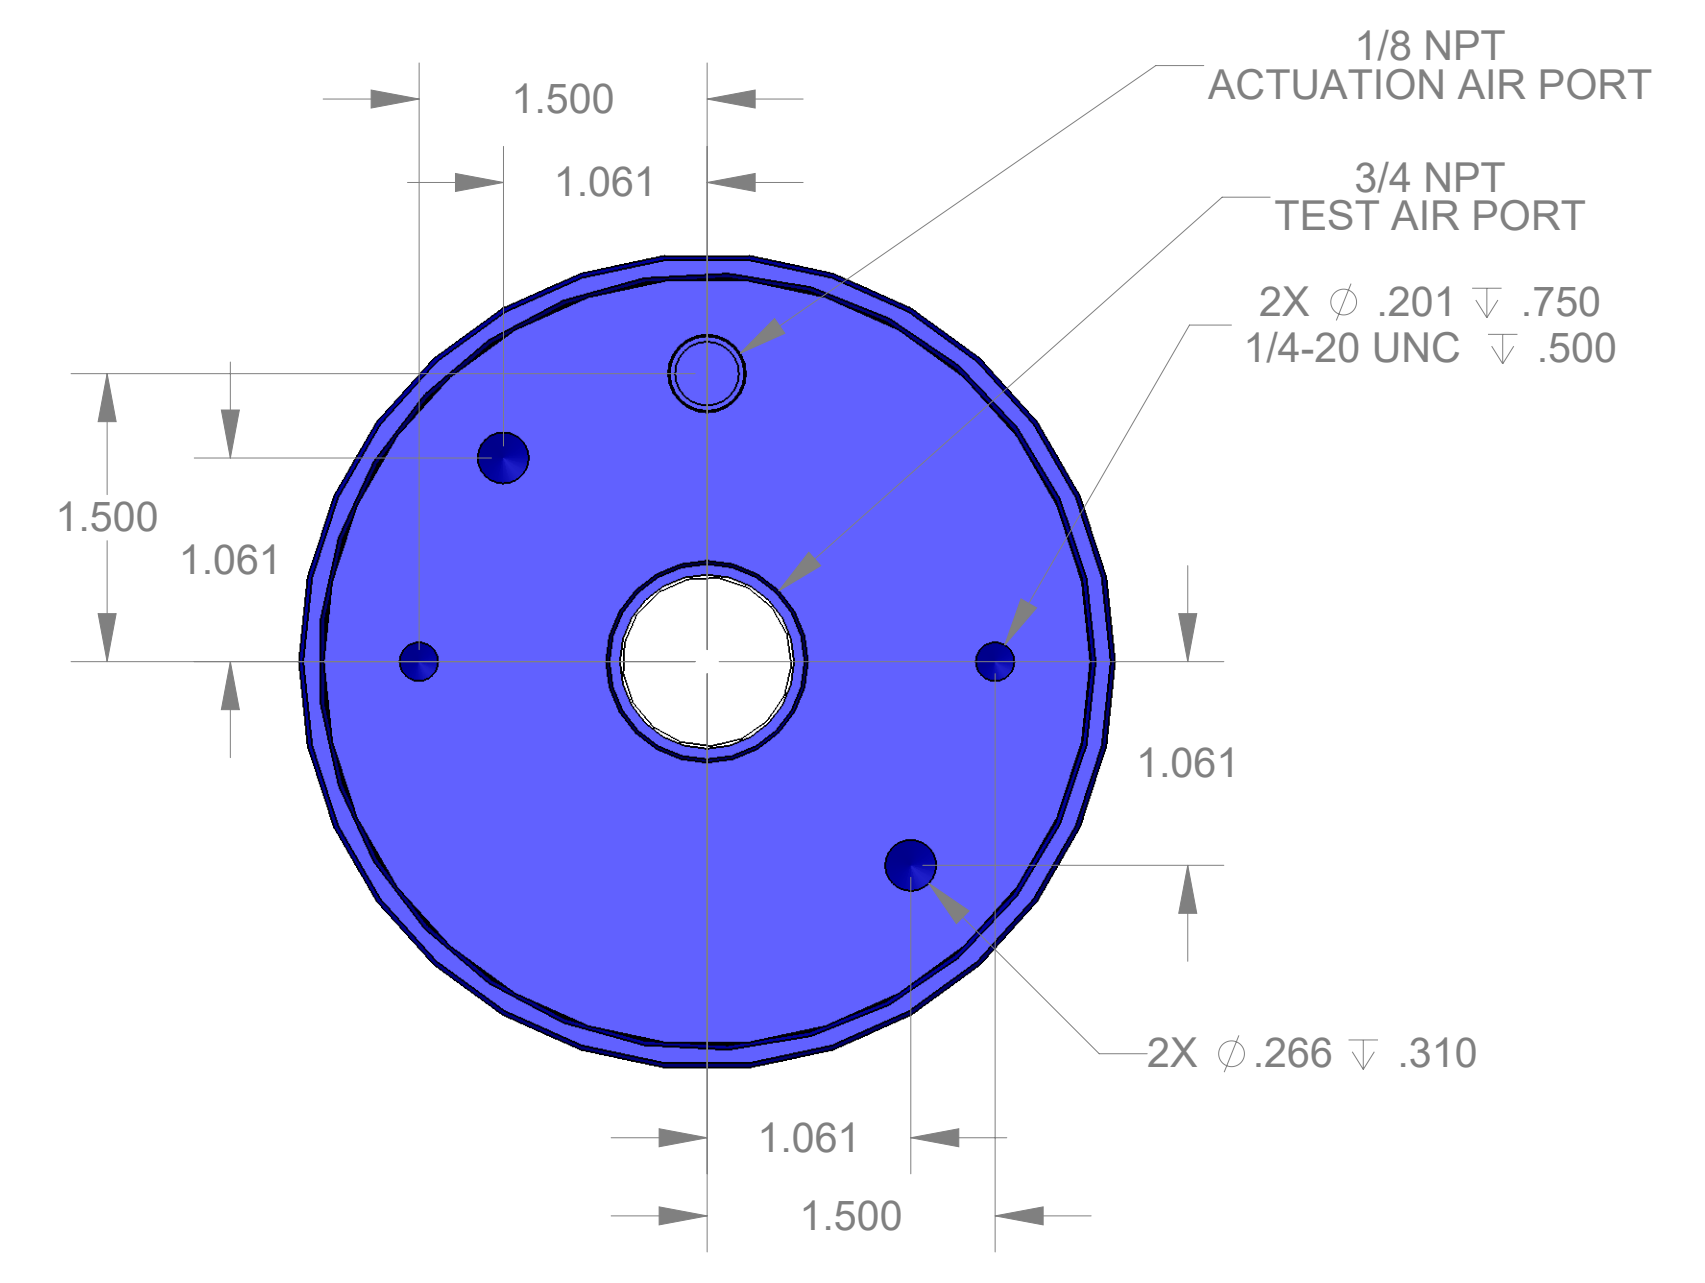

ITEM NO.	PART NUMBER	DESCRIPTION	QTY.
10	MACH-004187	Body, CTS, CI37/38	1
20	MACH-004254	Cap, CTS, CI37/38	1
30	MACH-004599	Spacer, CTS, CI37/38	1
40	SEAL-005440	CI37/38-ORING 222	1
50	SEAL-005444	CI37/38-ORING 342	1
60	MACH-054231	Stem, CTS, CI37/38-E4.0	1
70	MACH-004359	Nose, CTS, CI38-AA	1
80	SEAL-004989	Seal, CTS, CI38-AA	3
90	MACH-004474	Washer, CTS, CI38-AA	1
100	MACH-004600	Spacer Extension, CTS, CI37-CI38	4

REVISIONS			
REV.	DESCRIPTION	DATE	APPROVED
A	Initial Release	01-23-2026	KM
B	Nose material changed from brass to 316 stainless steel	03-12-2026	KM

SIZE	D	DESCRIPTION	Connect Assembly, CTS, CI38-AA-E4.0
PART NUMBER	CTSC-001955		REV B
DATE	8/12/05	DRAWN BY KM	CHECKED BY KM SHEET 1 OF 1