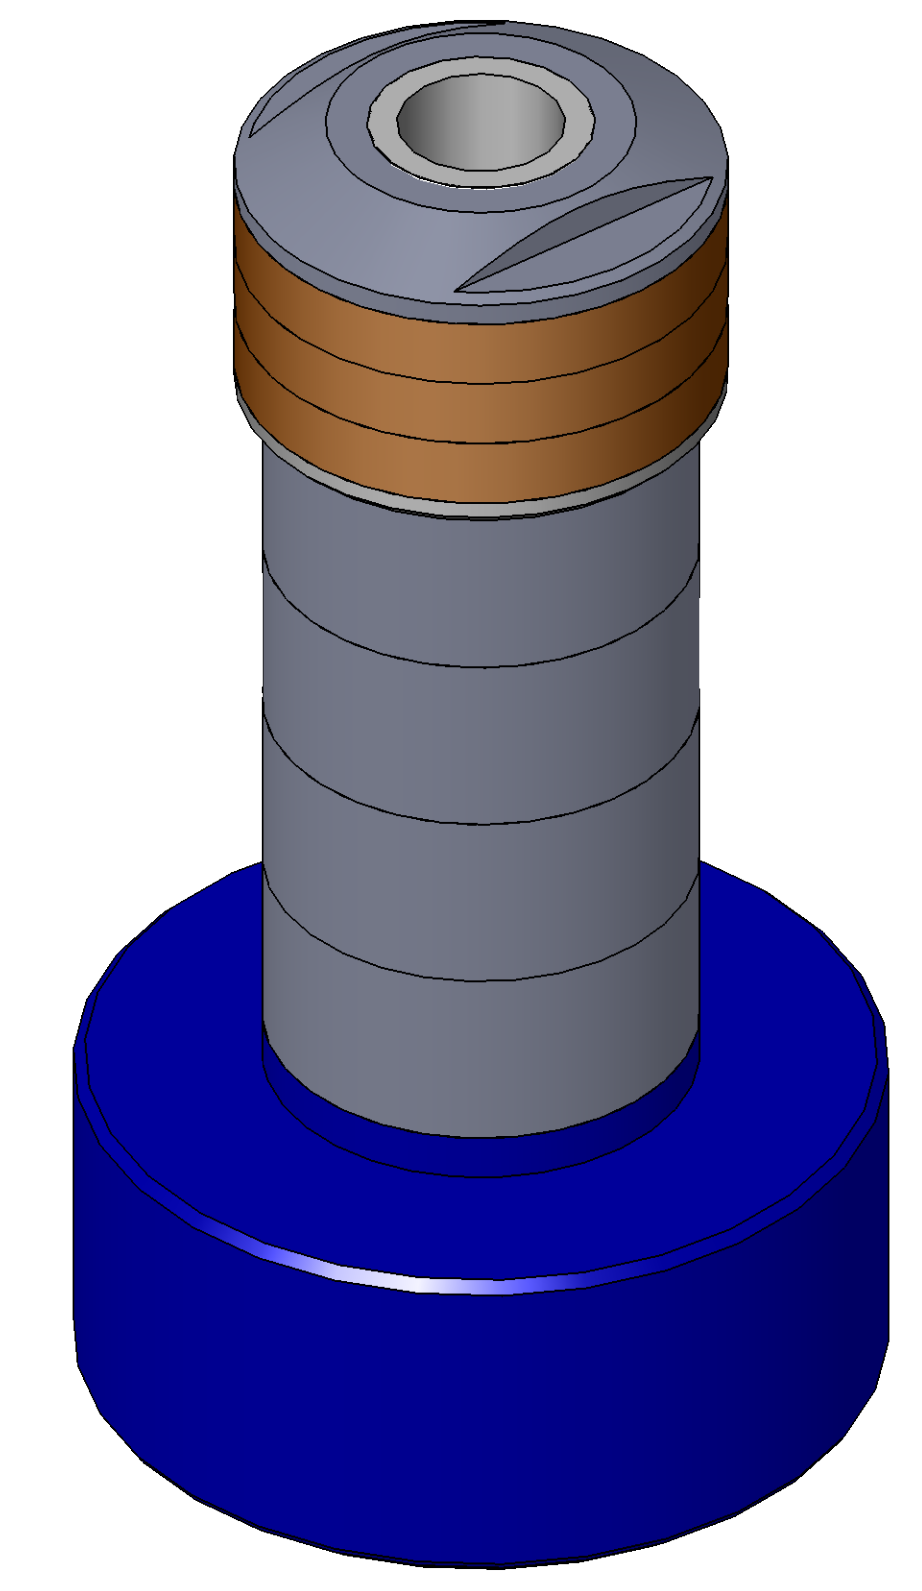

ITEM NO.	PART NUMBER	DESCRIPTION	QTY.
10	MACH-004187	Body, CTS, CI37/38	1
20	MACH-004254	Cap, CTS, CI37/38	1
30	MACH-004599	Spacer, CTS, CI37/38	1
40	SEAL-005440	CI37/38-ORING 222	1
50	SEAL-005444	CI37/38-ORING 342	1
60	MACH-054231	Stem, CTS, CI37/38-E4.0	1
70	MACH-004359	Nose, CTS, CI38-AA	1
80	SEAL-004989	Seal, CTS, CI38-AA	3
90	MACH-004474	Washer, CTS, CI38-AA	1
100	MACH-004600	Spacer Extension, CTS, CI37-CI38	4

REVISIONS			
REV.	DESCRIPTION	DATE	APPROVED
A	Initial Release	01-23-2026	KM
B	Nose material changed from brass to 316 stainless steel	03-12-2026	KM

SIZE	D	DESCRIPTION	Connect Assembly, CTS, CI38-AA-E4.0
PART NUMBER	CTSC-001955		REV B
DATE	8/12/05	DRAWN BY KM	CHECKED BY KM SHEET 1 OF 1