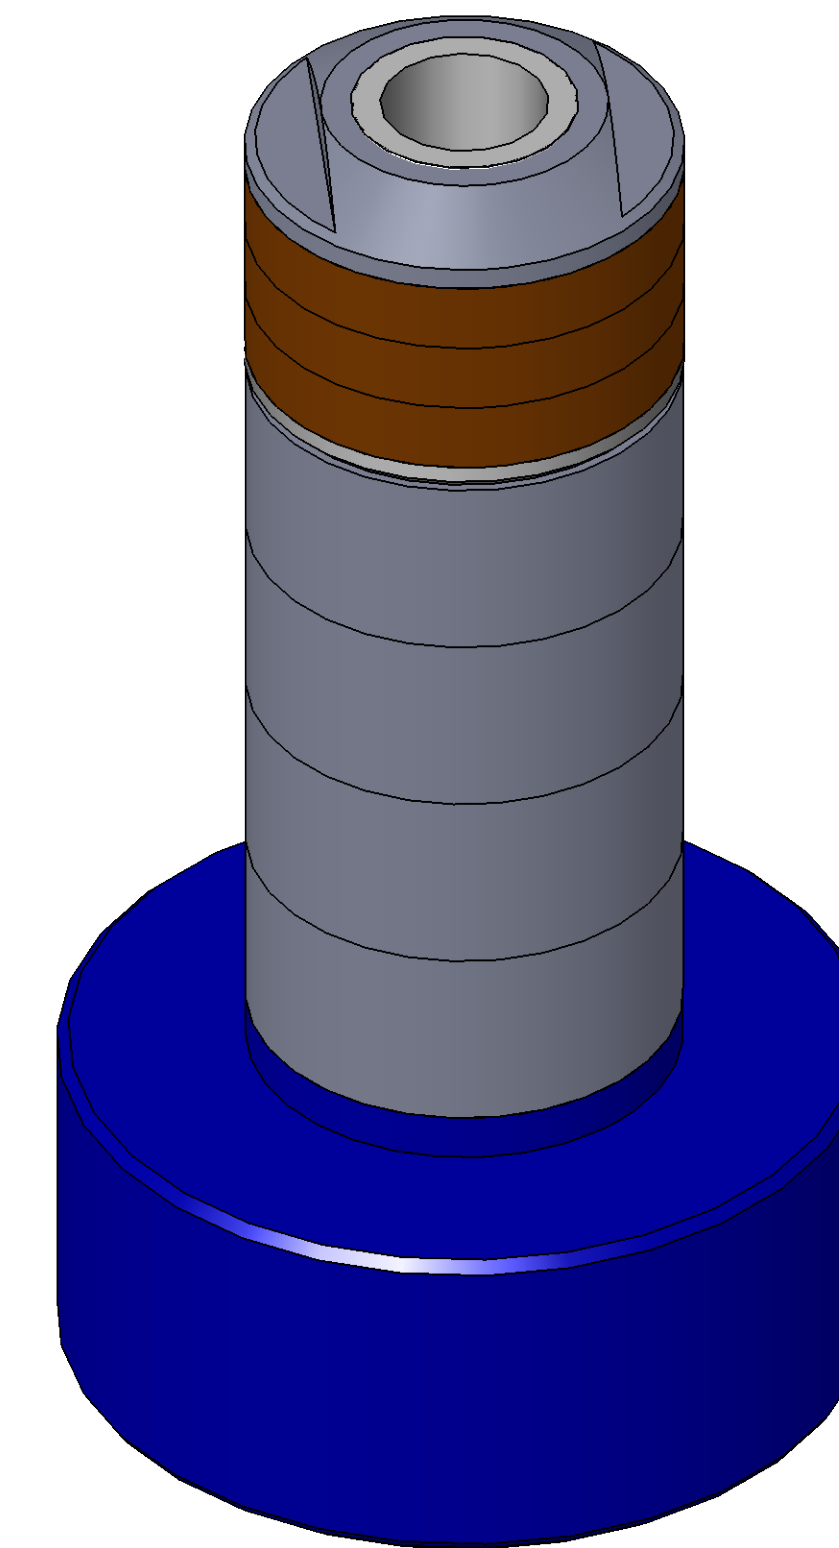

ITEM NO.	PART NUMBER	DESCRIPTION	QTY.
10	MACH-004187	Body, CTS, CI37/38	1
20	MACH-004254	Cap, CTS, CI37/38	1
30	SEAL-005440	CI37/38-ORING 222	1
40	SEAL-005444	CI37/38-ORING 342	1
50	MACH-054231	Stem, CTS, CI37/38-E4.0	1
60	MACH-004599	Spacer, CTS, CI37/38	1
70	MACH-004354	Nose, CTS, CI37-AC	1
80	SEAL-004970	Seal, CTS, CI37-AC	3
90	MACH-004469	Washer, CTS, CI37-AC	1
100	MACH-004600	Spacer Extension, CTS, CI37-CI38	4

REVISIONS			
REV.	DESCRIPTION	DATE	APPROVED
A	Initial Release	03-11-2026	KM
B	Nose material changed from brass to 316 stainless steel	03-12-2026	KM

SIZE	D	DESCRIPTION	Connect Assembly, CTS, CI37-AC-E4.0
PART NUMBER	CTSC-001922	REV	B
DATE	8/12/05	DRAWN BY	KM
		CHECKED BY	KM
		SHEET	1 OF 1

FILE LOCATION: C:\PDM\PDM\R&D\Product Development\CTS Connects\C\Connect Assembly\Standard\CI37\4in Stem Extension\CTSC-001922