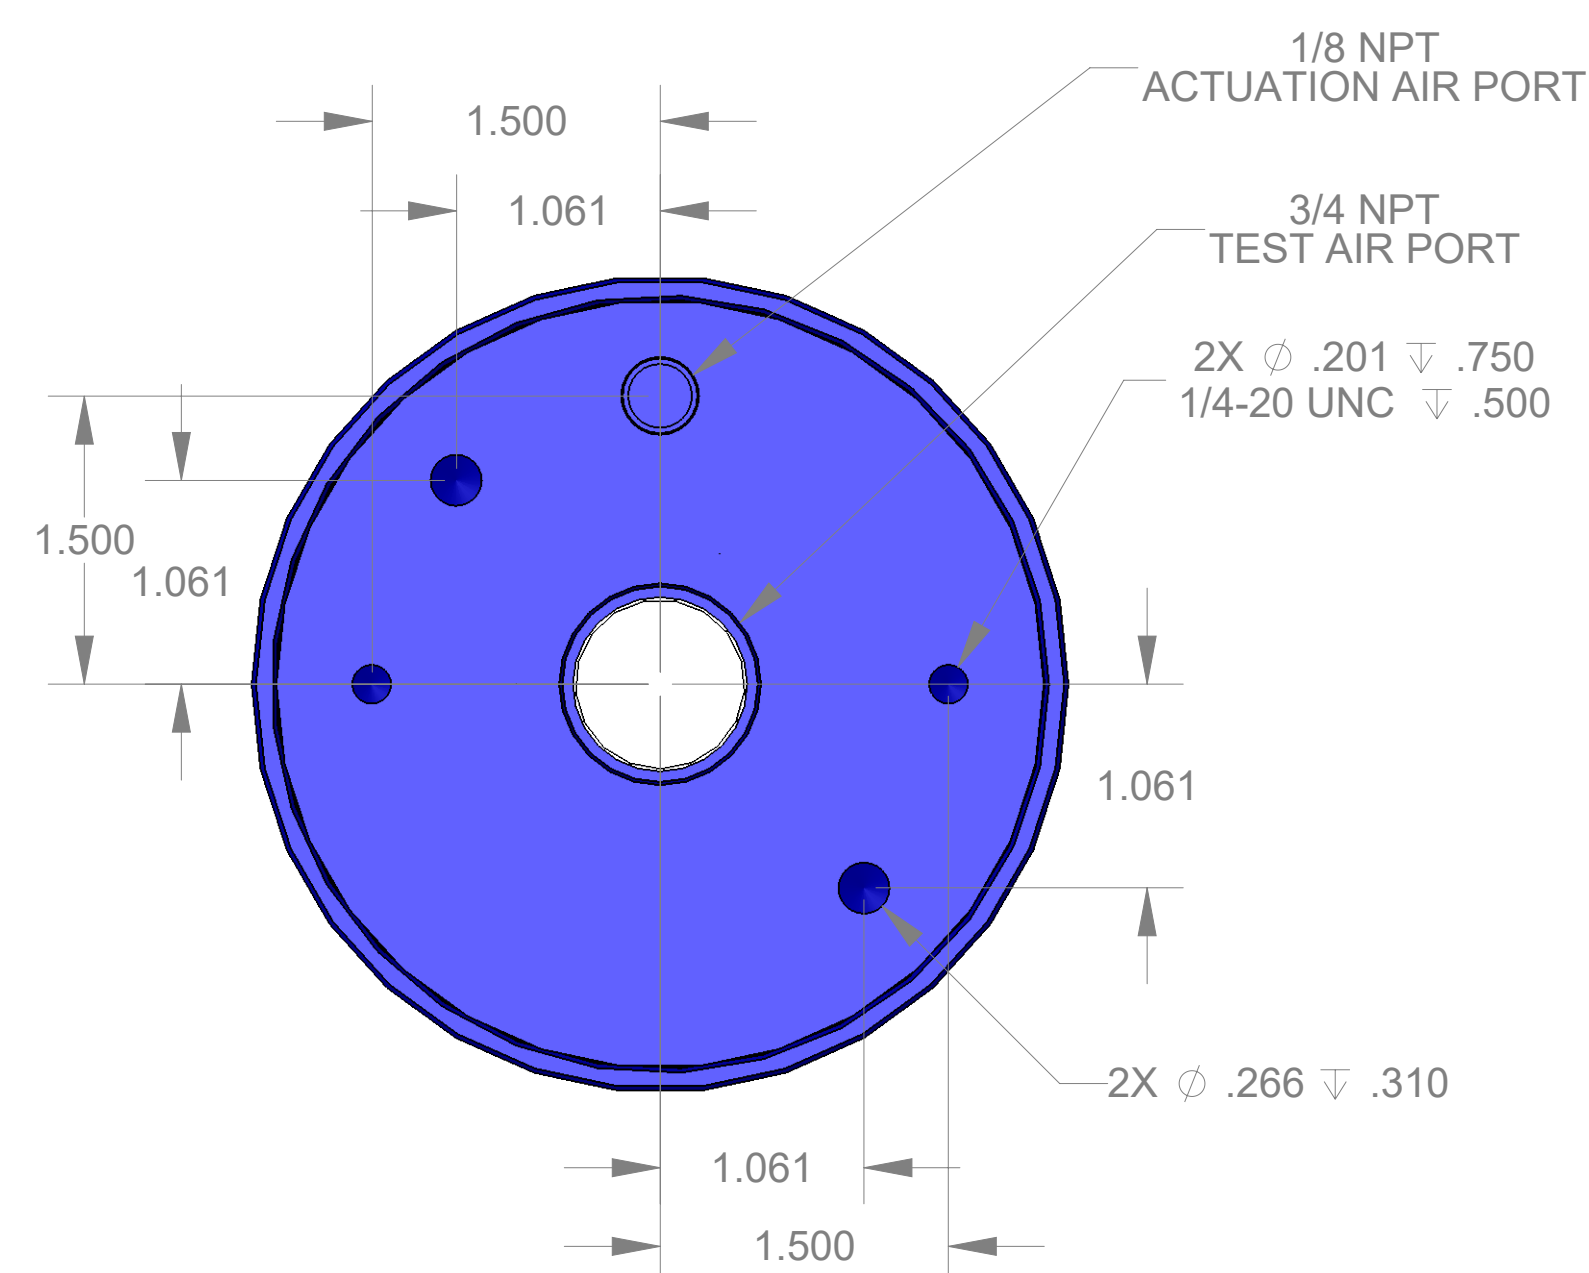

ITEM NO.	PART NUMBER	DESCRIPTION	QTY.
10	MACH-004187	Body, CTS, CI37/38	1
20	MACH-004254	Cap, CTS, CI37/38	1
30	SEAL-005440	CI37/38-ORING 222	1
40	SEAL-005444	CI37/38-ORING 342	1
50	MACH-054231	Stem, CTS, CI37/38-E4.0	1
60	MACH-004599	Spacer, CTS, CI37/38	1
70	MACH-004354	Nose, CTS, CI37-AC	1
80	SEAL-004970	Seal, CTS, CI37-AC	3
90	MACH-004469	Washer, CTS, CI37-AC	1
100	MACH-004600	Spacer Extension, CTS, CI37-CI38	4

REVISIONS			
REV.	DESCRIPTION	DATE	APPROVED
A	Initial Release	03-11-2026	KM
B	Nose material changed from brass to 316 stainless steel	03-12-2026	KM

SIZE	D	DESCRIPTION	Connect Assembly, CTS, CI37-AC-E4.0
PART NUMBER	CTSC-001922	REV	B
DATE	8/12/05	DRAWN BY	KM
		CHECKED BY	KM
		SHEET	1 OF 1