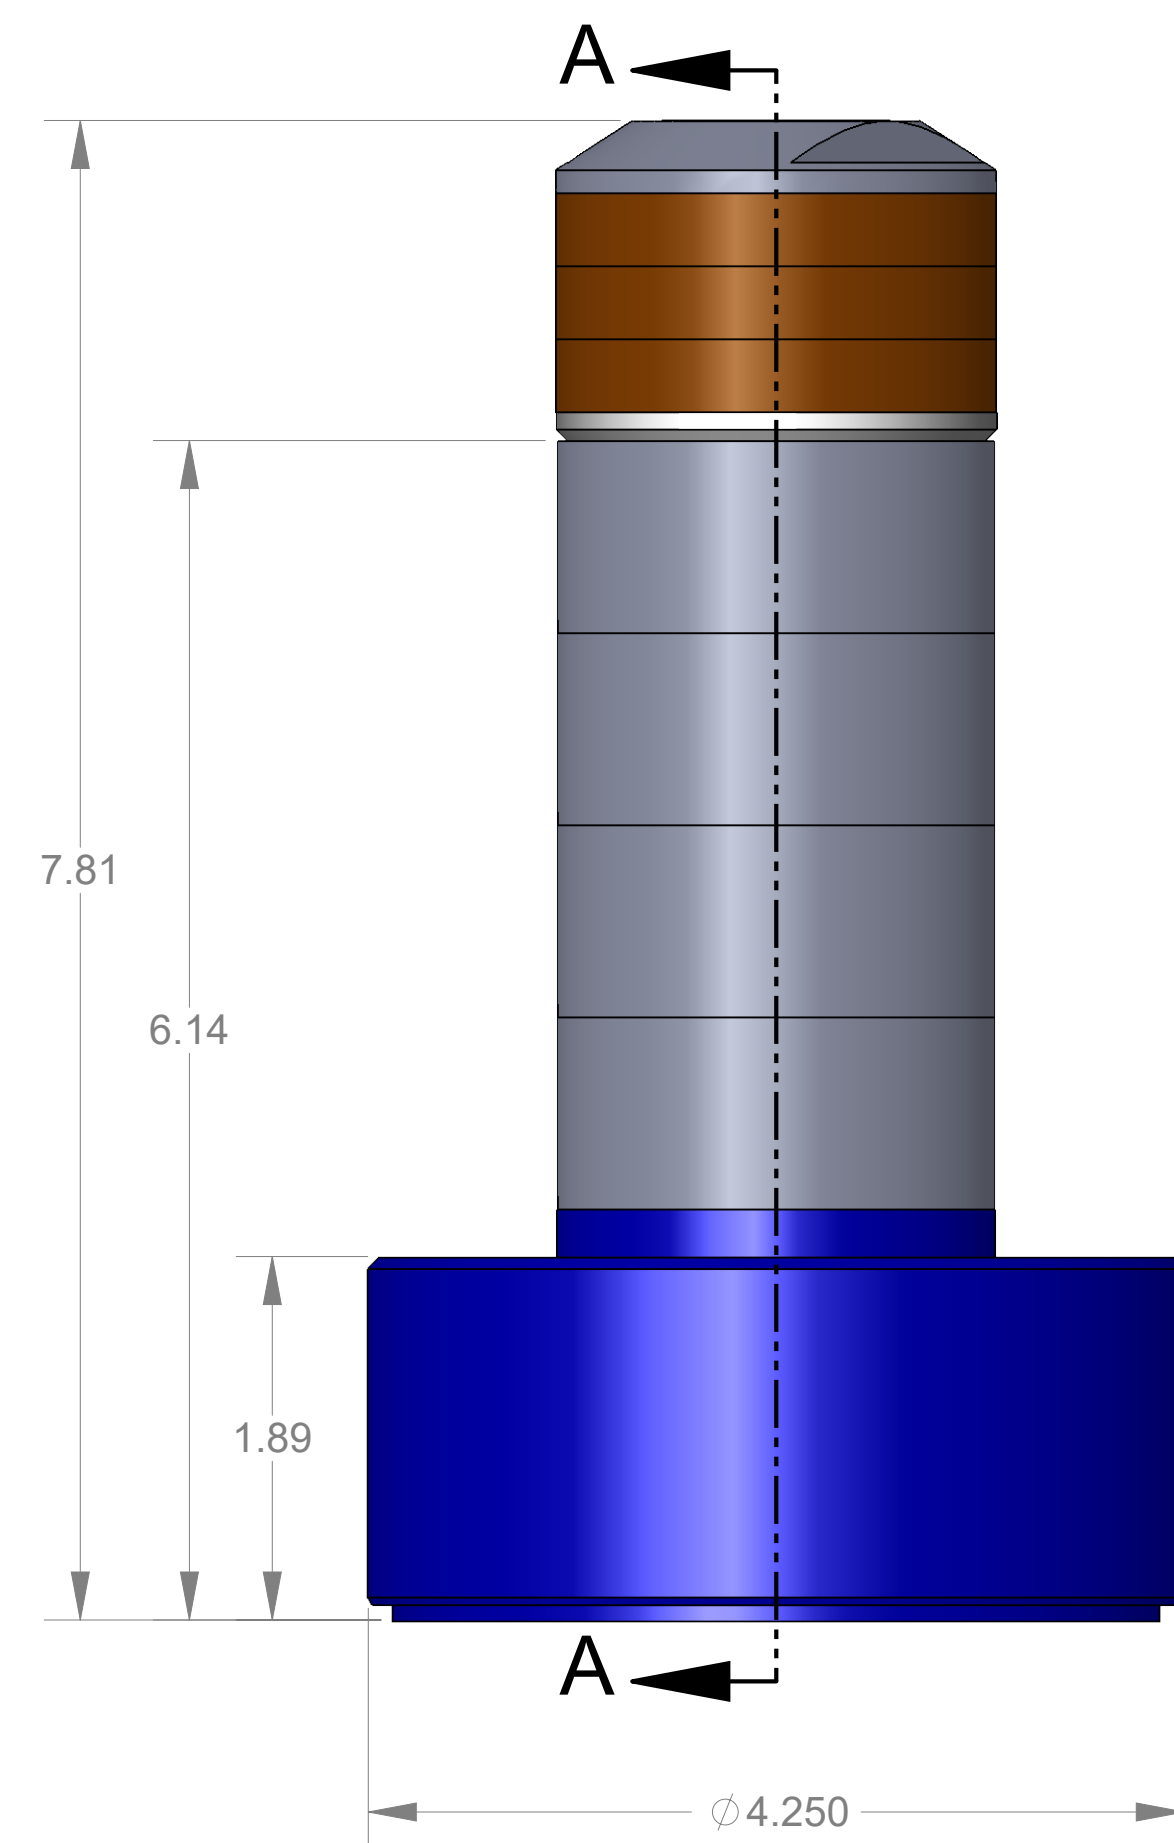

ITEM NO.	PART NUMBER	DESCRIPTION	QTY.
10	MACH-004187	Body, CTS, CI37/38	1
20	MACH-004254	Cap, CTS, CI37/38	1
30	SEAL-005440	CI37/38-ORING 222	1
40	SEAL-005444	CI37/38-ORING 342	1
50	MACH-054231	Stem, CTS, CI37/38-E4.0	1
60	MACH-004599	Spacer, CTS, CI37/38	1
70	MACH-004354	Nose, CTS, CI37-AC	1
80	SEAL-004970	Seal, CTS, CI37-AC	3
90	MACH-004469	Washer, CTS, CI37-AC	1
100	MACH-004600	Spacer Extension, CTS, CI37-CI38	4

REVISIONS			
REV.	DESCRIPTION	DATE	APPROVED
A	Initial Release	03-11-2026	KM
B	Nose material changed from brass to 316 stainless steel	03-12-2026	KM

SIZE	D	DESCRIPTION	Connect Assembly, CTS, CI37-AC-E4.0
PART NUMBER	CTSC-001922	REV	B
DATE	8/12/05	DRAWN BY	KM
		CHECKED BY	KM
		SHEET	1 OF 1