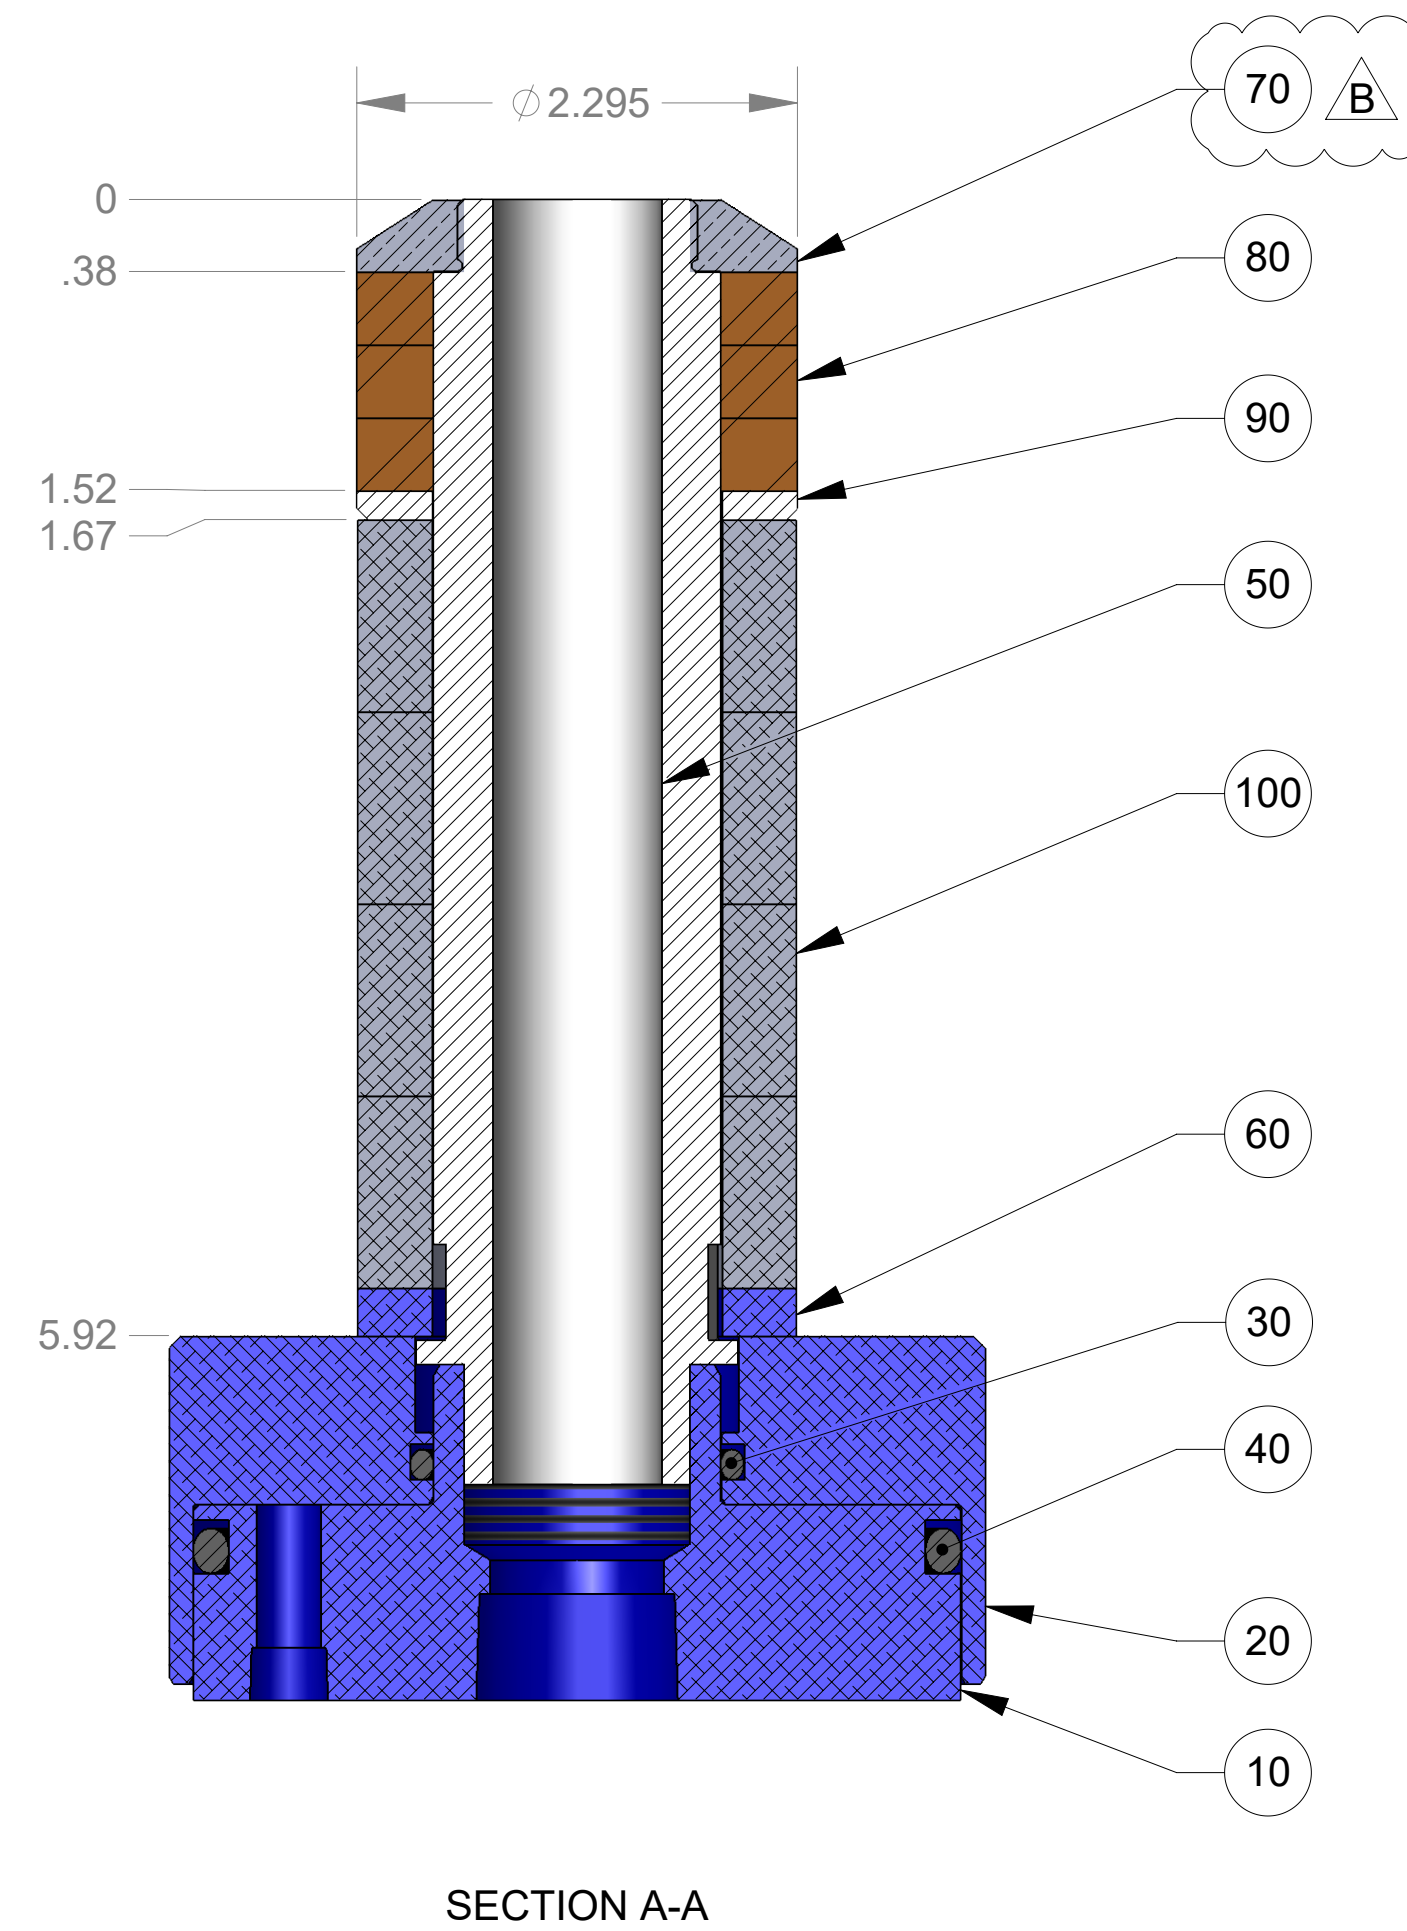

ITEM NO.	PART NUMBER	DESCRIPTION	QTY.
10	MACH-004187	Body, CTS, CI37/38	1
20	MACH-004254	Cap, CTS, CI37/38	1
30	SEAL-005440	CI37/38-ORING 222	1
40	SEAL-005444	CI37/38-ORING 342	1
50	MACH-054231	Stem, CTS, CI37/38-E4.0	1
60	MACH-004599	Spacer, CTS, CI37/38	1
70	MACH-004354	Nose, CTS, CI37-AC	1
80	SEAL-004970	Seal, CTS, CI37-AC	3
90	MACH-004469	Washer, CTS, CI37-AC	1
100	MACH-004600	Spacer Extension, CTS, CI37-CI38	4

REVISIONS			
REV.	DESCRIPTION	DATE	APPROVED
A	Initial Release	03-11-2026	KM
B	Nose material changed from brass to 316 stainless steel	03-12-2026	KM

SIZE	D	DESCRIPTION	Connect Assembly, CTS, CI37-AC-E4.0
PART NUMBER	CTSC-001922	REV	B
DATE	8/12/05	DRAWN BY	KM
		CHECKED BY	KM
		SHEET	1 OF 1

FILE LOCATION: C:\PDM\PDM\R&D\Product Development\CTS Connects\C\Connect Assembly\Standard\CI37\4in Stem Extension\CTSC-001922