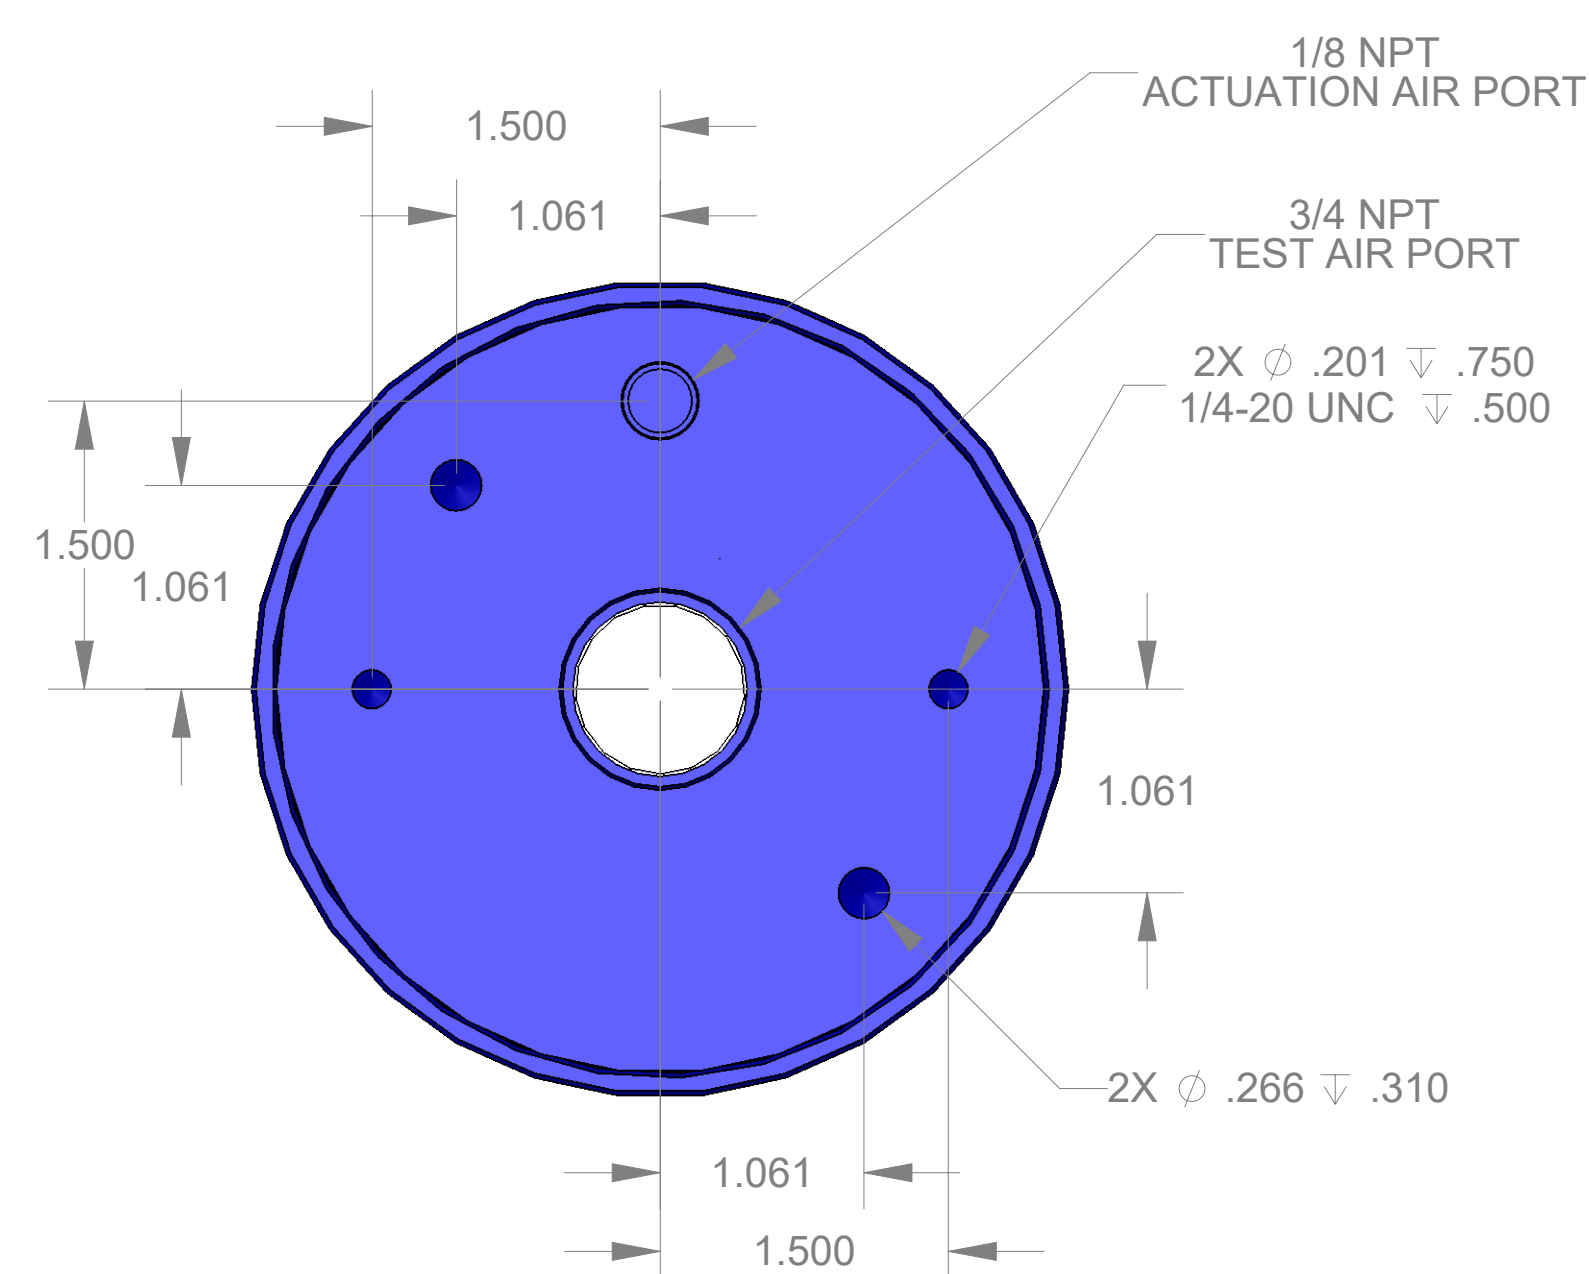

ITEM NO.	PART NUMBER	DESCRIPTION	QTY.
10	MACH-004187	Body, CTS, CI37/38	1
20	MACH-004254	Cap, CTS, CI37/38	1
30	SEAL-005440	CI37/38-ORING 222	1
40	SEAL-005444	CI37/38-ORING 342	1
50	MACH-054231	Stem, CTS, CI37/38-E4.0	1
60	MACH-004599	Spacer, CTS, CI37/38	1
70	MACH-004352	Nose, CTS, CI37-AA	1
80	SEAL-004964	Seal, CTS, CI37-AA	3
90	MACH-004468	Washer, CTS, CI37-AA	1
100	MACH-004600	Spacer Extension, CTS, CI37-CI38	4

REVISIONS			
REV.	DESCRIPTION	DATE	APPROVED
A	Initial Release	01-23-2026	KM
B	Nose material changed from brass to 316 stainless steel	03-12-2026	KM

SIZE	D	DESCRIPTION	Connect Assembly, CTS, CI37-AA-E4.0
PART NUMBER	CTSC-001894	REV	B
DATE	8/12/05	DRAWN BY	KM
		CHECKED BY	KM
		SHEET	1 OF 1

FILE LOCATION: \\PDM\PDMA\R&D Product Development\CTS Connects\CI\Connect Assembly\Standard\CI37\4in Stem Extension\CTSC-001894