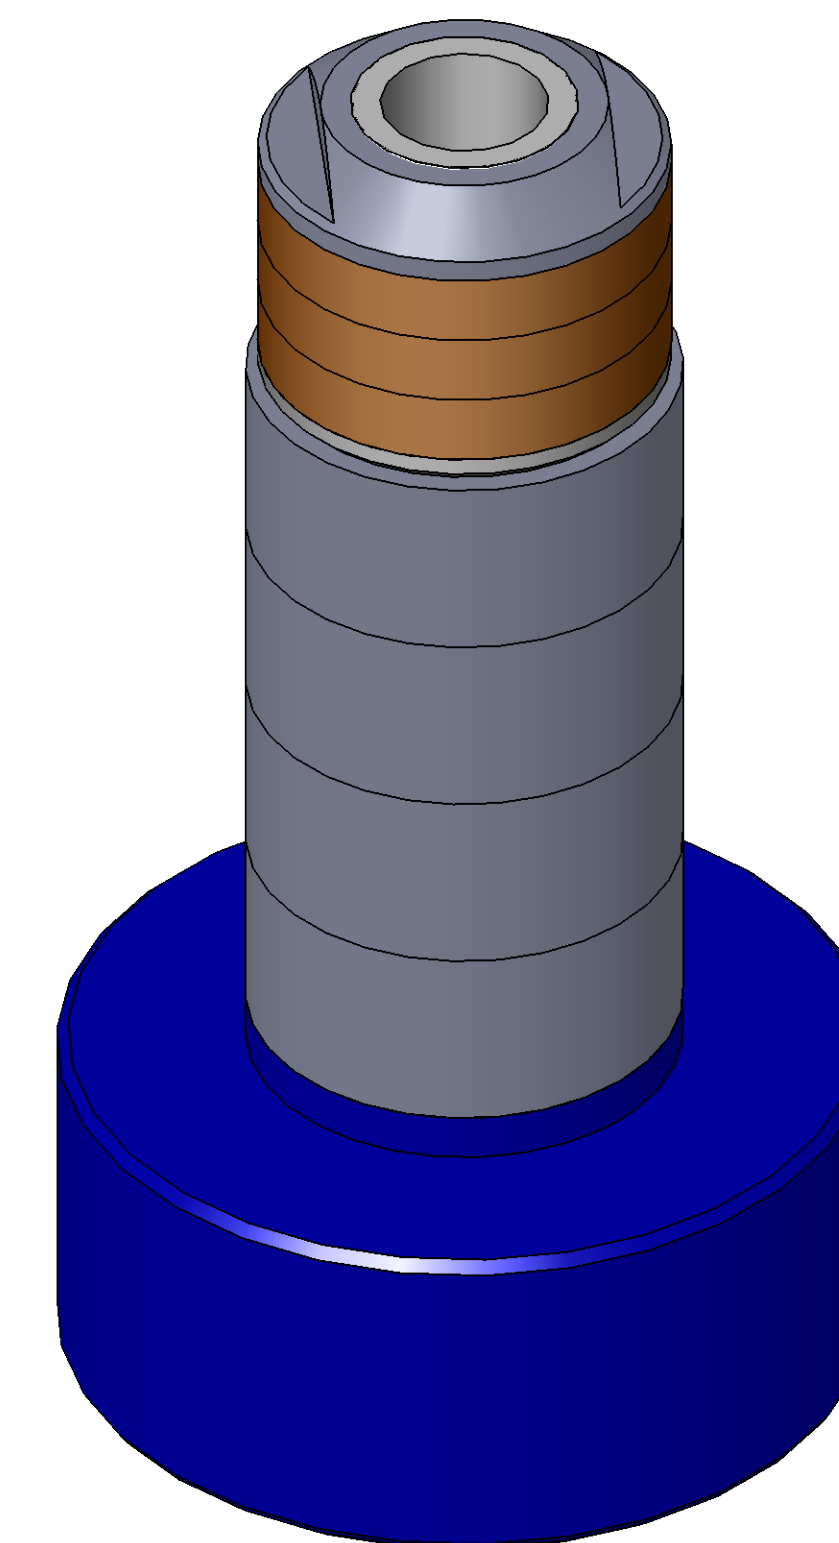

ITEM NO.	PART NUMBER	DESCRIPTION	QTY.
10	MACH-004187	Body, CTS, CI37/38	1
20	MACH-004254	Cap, CTS, CI37/38	1
30	SEAL-005440	CI37/38-ORING 222	1
40	SEAL-005444	CI37/38-ORING 342	1
50	MACH-054231	Stem, CTS, CI37/38-E4.0	1
60	MACH-004599	Spacer, CTS, CI37/38	1
70	MACH-004352	Nose, CTS, CI37-AA	1
80	SEAL-004964	Seal, CTS, CI37-AA	3
90	MACH-004468	Washer, CTS, CI37-AA	1
100	MACH-004600	Spacer Extension, CTS, CI37-CI38	4

REVISIONS			
REV.	DESCRIPTION	DATE	APPROVED
A	Initial Release	01-23-2026	KM
B	Nose material changed from brass to 316 stainless steel	03-12-2026	KM

SIZE	D	DESCRIPTION	Connect Assembly, CTS, CI37-AA-E4.0
PART NUMBER	CTSC-001894	REV	B
DATE	8/12/05	DRAWN BY	KM
		CHECKED BY	KM
		SHEET	1 OF 1

FILE LOCATION: \\PDM\PDMA\R&D Product Development\CTS Connects\CI\Connect Assembly\Standard\CI37\4in Stem Extension\CTSC-001894