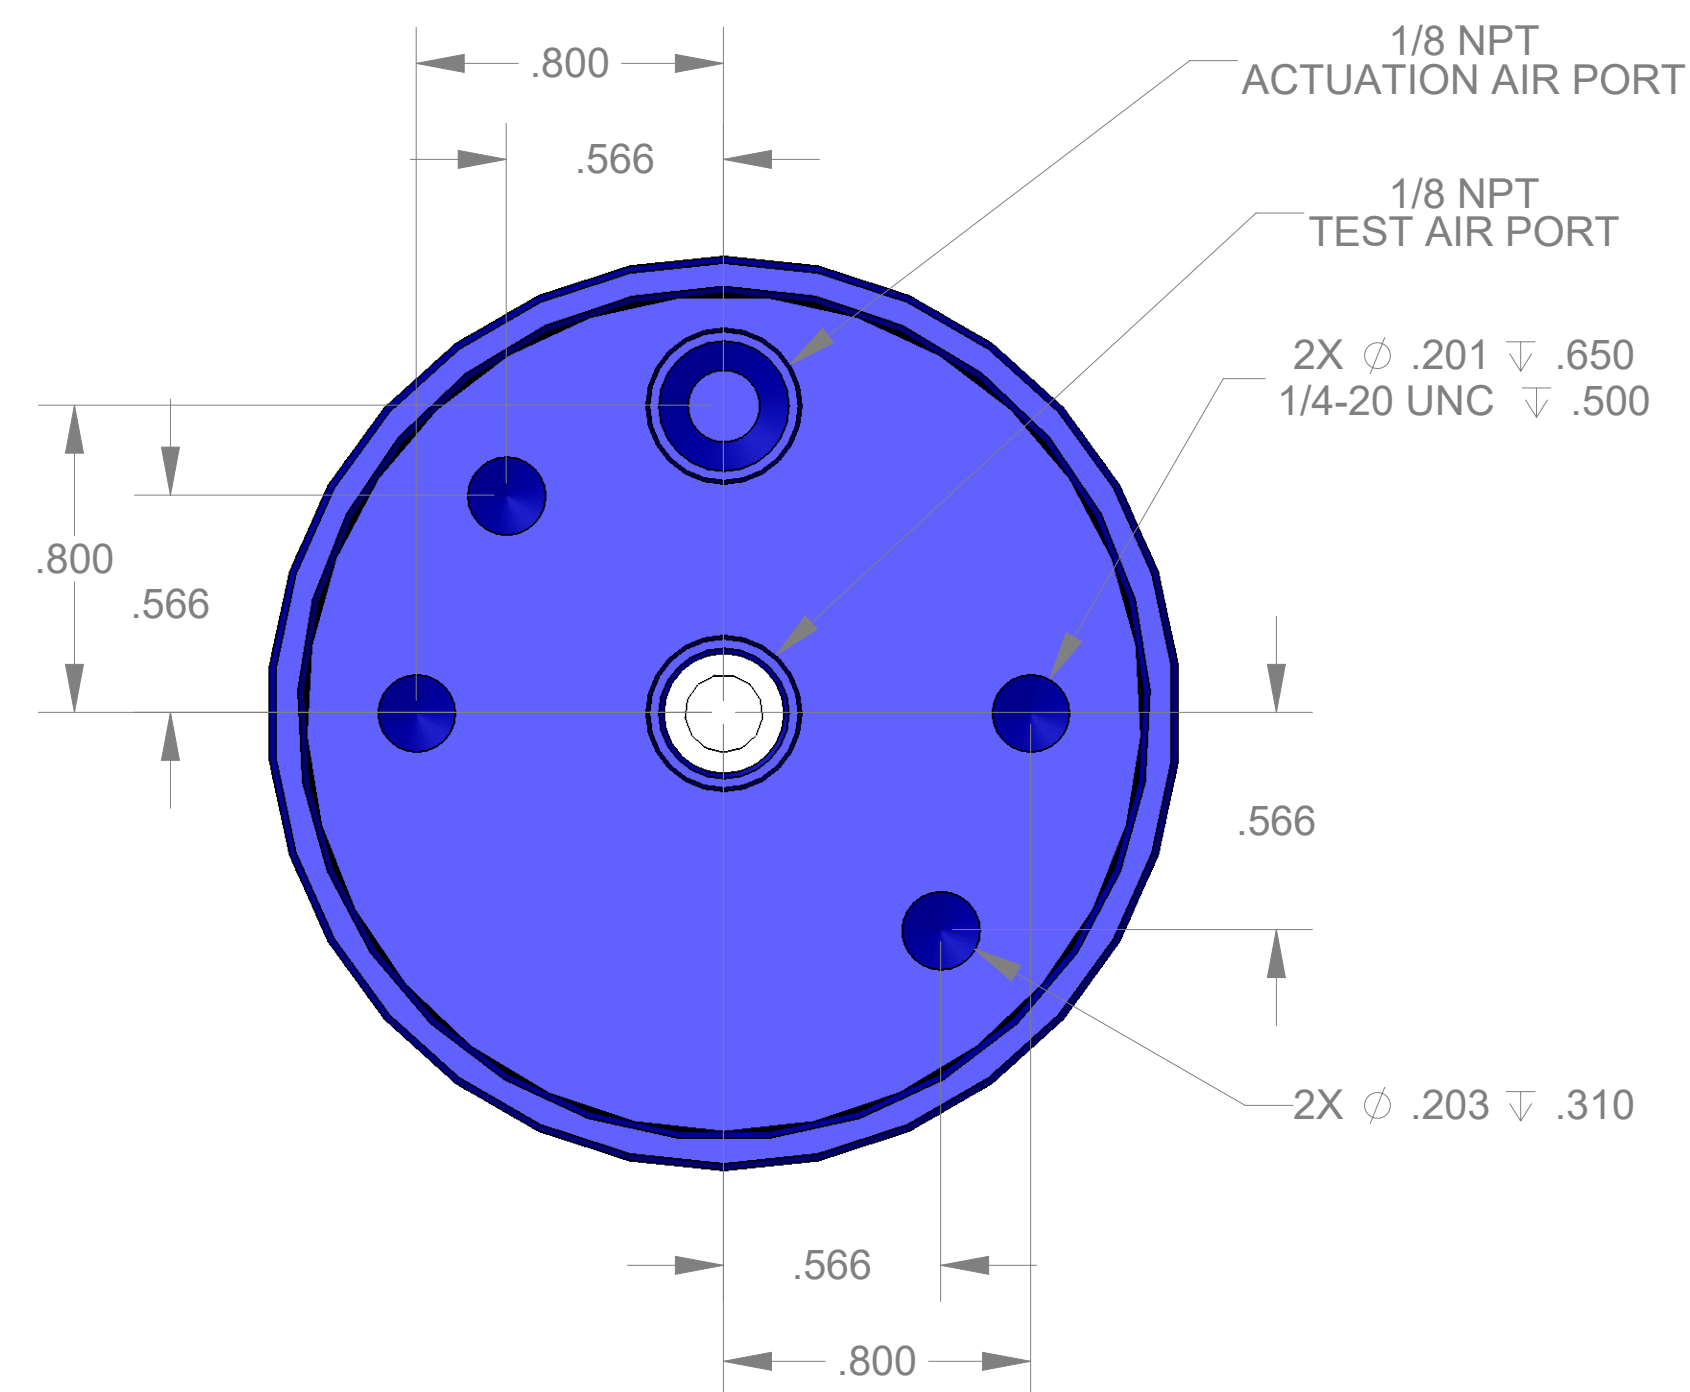

ITEM NO.	PART NUMBER	DESCRIPTION	QTY.
10	MACH-004184	Body, CTS, CI34	1
20	MACH-004251	Cap, CTS, CI34	1
30	MACH-054215	Stem, CTS, CI34-E1.0	1
40	MACH-004973	Spacer, CTS, CI34	1
50	SEAL-005437	CI33-ORING 113	1
60	SEAL-005441	CI33-ORING 225	1
70	MACH-004333	Nose, CTS, CI34-AD	1
80	SEAL-004887	Seal, CTS, CI34-AD	2
90	MACH-004455	Washer, CTS, CI34-AD	1
100	MACH-004589	Spacer Extension, CTS, CI34	1

REVISIONS			
REV.	DESCRIPTION	DATE	APPROVED
A	Initial Release	03-06-2026	KM
B	Nose material changed from brass to 316 stainless steel	03-12-2026	KM

SIZE	D	DESCRIPTION	Connect Assembly, CTS, CI34-AD-E1.0
PART NUMBER	CTSC-001750	REV	B
DATE	7/19/05	DRAWN BY	KM
CHECKED BY	KM	SHEET	1 OF 1

FILE LOCATION: C:\PDM\PDM\R&D Product Development\CTS Connects\CI\Connect Assembly\Standard\CI34\1in Stem Extension\CTSC-001750