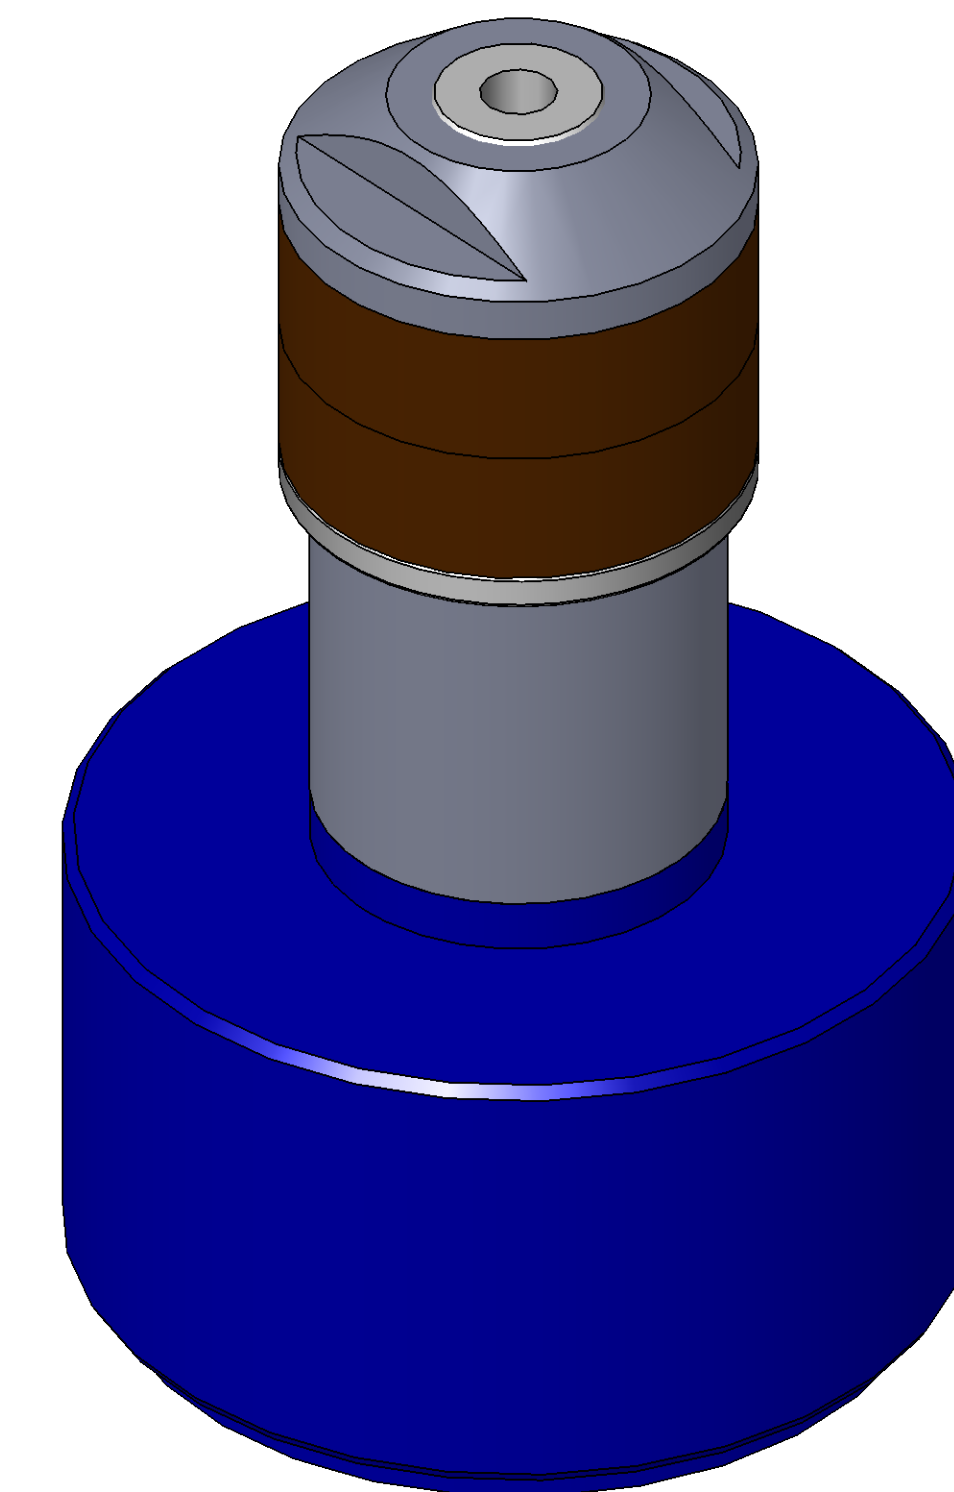

ITEM NO.	PART NUMBER	DESCRIPTION	QTY.
10	MACH-004184	Body, CTS, CI34	1
20	MACH-004251	Cap, CTS, CI34	1
30	MACH-054215	Stem, CTS, CI34-E1.0	1
40	MACH-004973	Spacer, CTS, CI34	1
50	SEAL-005437	CI33-ORING 113	1
60	SEAL-005441	CI33-ORING 225	1
70	MACH-004333	Nose, CTS, CI34-AD	1
80	SEAL-004887	Seal, CTS, CI34-AD	2
90	MACH-004455	Washer, CTS, CI34-AD	1
100	MACH-004589	Spacer Extension, CTS, CI34	1

REVISIONS			
REV.	DESCRIPTION	DATE	APPROVED
A	Initial Release	03-06-2026	KM
B	Nose material changed from brass to 316 stainless steel	03-12-2026	KM

SIZE	D	DESCRIPTION	Connect Assembly, CTS, CI34-AD-E1.0
PART NUMBER	CTSC-001750	REV	B
DATE	7/19/05	DRAWN BY	KM
CHECKED BY	KM	SHEET	1 OF 1