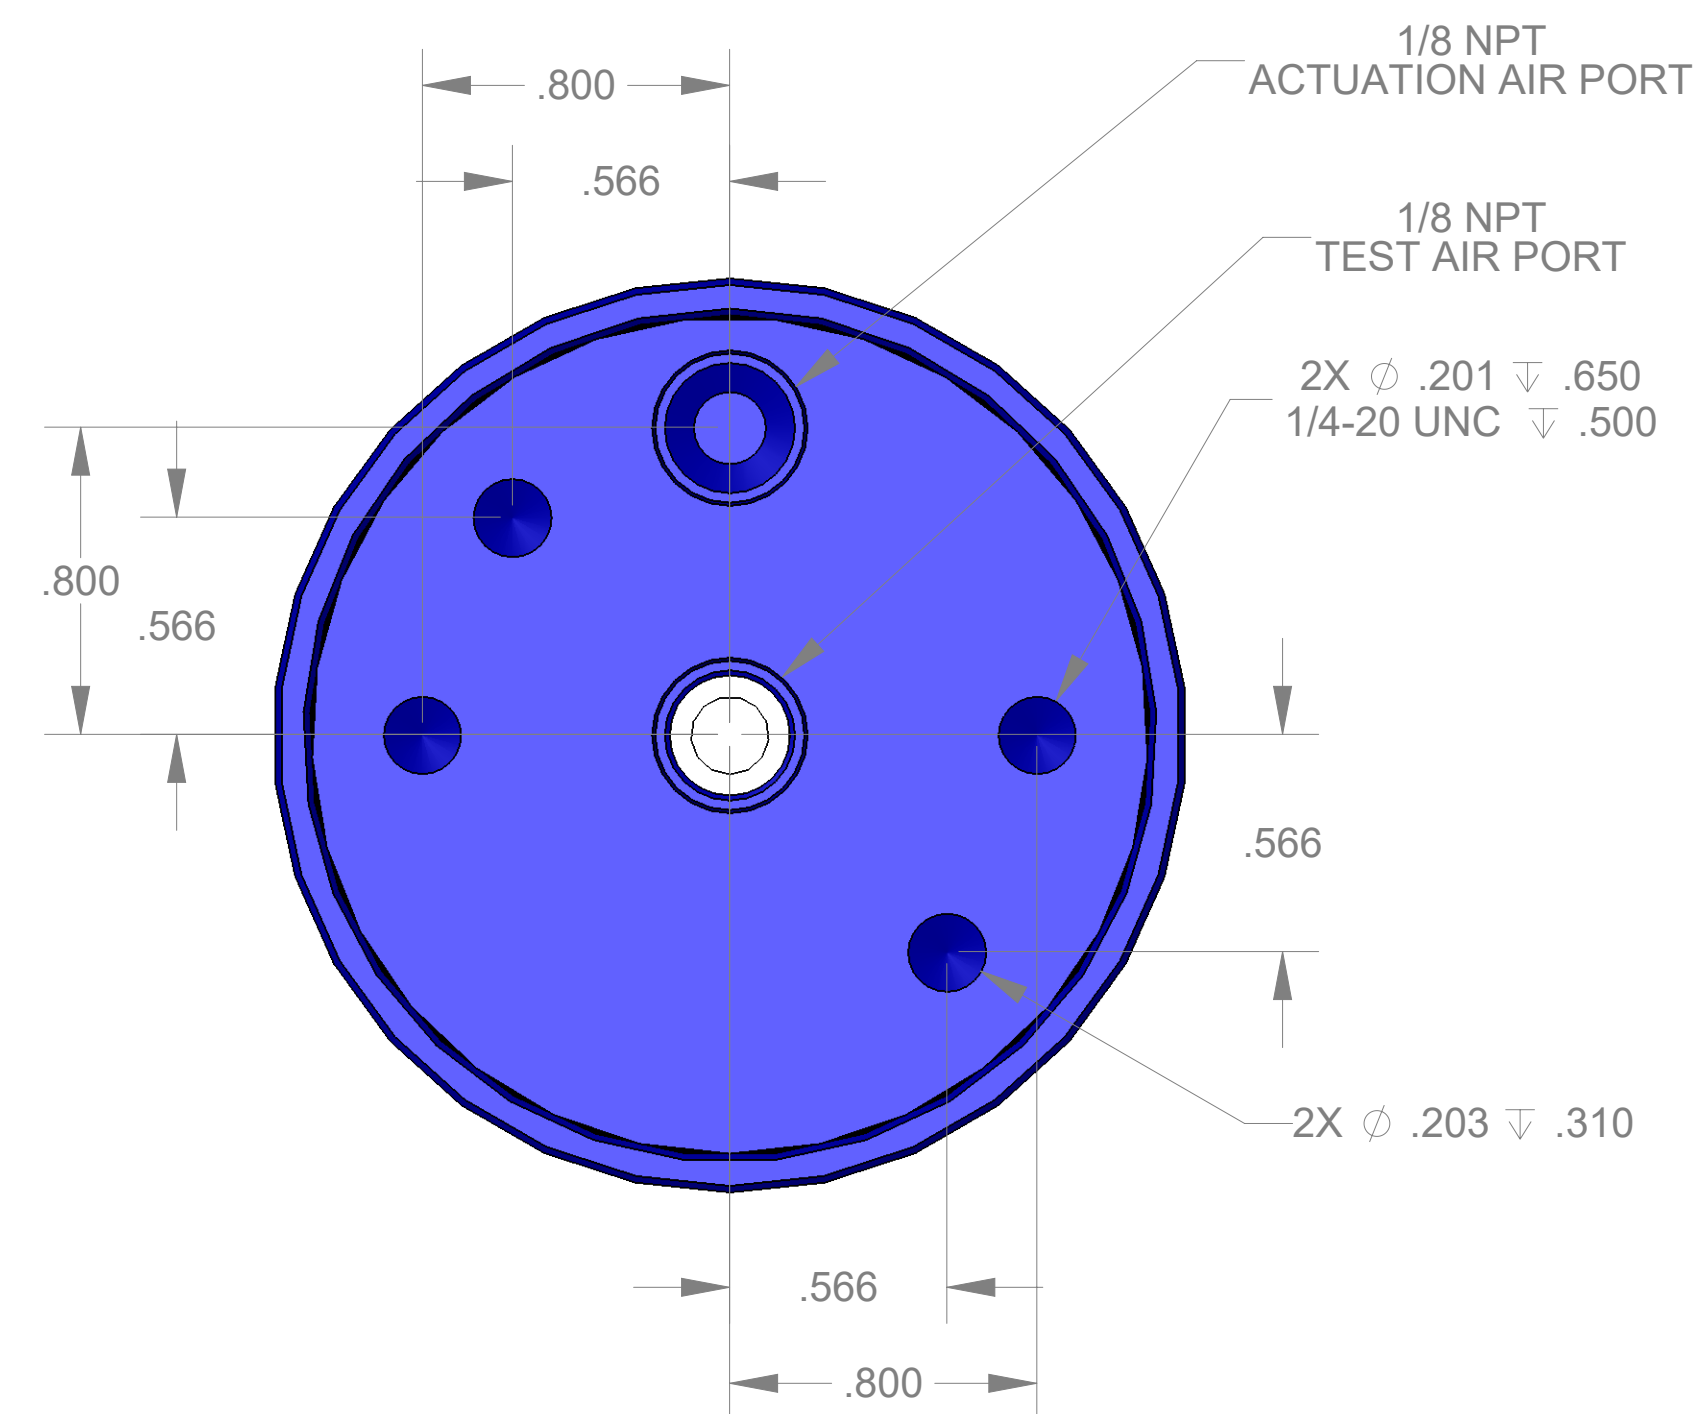

ITEM NO.	PART NUMBER	DESCRIPTION	QTY.
10	MACH-004184	Body, CTS, CI34	1
20	MACH-004251	Cap, CTS, CI34	1
30	MACH-054215	Stem, CTS, CI34-E1.0	1
40	MACH-004973	Spacer, CTS, CI34	1
50	SEAL-005437	CI33-ORING 113	1
60	SEAL-005441	CI33-ORING 225	1
70	MACH-004331	Nose, CTS, CI34-AC	1
80	SEAL-004885	Seal, CTS, CI34-AC-M	2
90	MACH-004454	Washer, CTS, CI34-AC	1
100	MACH-004589	Spacer Extension, CTS, CI34	1

REVISIONS			
REV.	DESCRIPTION	DATE	APPROVED
A	Initial Release	03-13-2026	KM
B	Changed material of nose and seal	03-17-2026	KM

SIZE	DESCRIPTION	REV
D	Connect Assembly, CTS, CI34-AC-E1.0-M	B
PART NUMBER	CTSC-001741	
DATE	DRAWN BY: KM	CHECKED BY: KM
	SHEET 1	OF 1