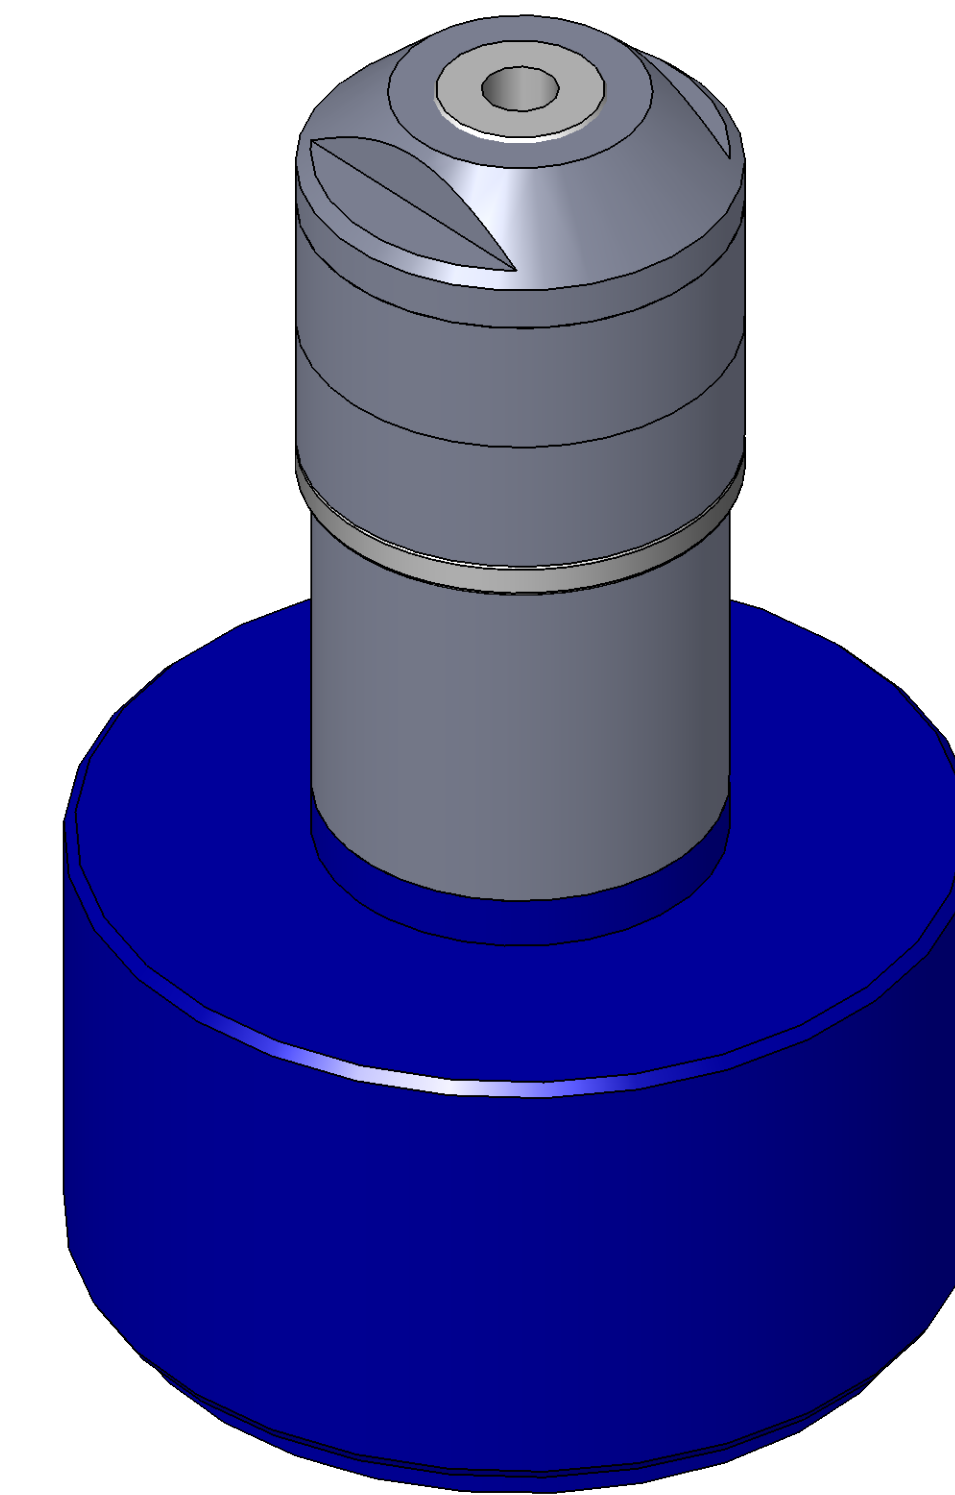

ITEM NO.	PART NUMBER	DESCRIPTION	QTY.
10	MACH-004184	Body, CTS, CI34	1
20	MACH-004251	Cap, CTS, CI34	1
30	MACH-054215	Stem, CTS, CI34-E1.0	1
40	MACH-004973	Spacer, CTS, CI34	1
50	SEAL-005437	CI33-ORING 113	1
60	SEAL-005441	CI33-ORING 225	1
70	MACH-004331	Nose, CTS, CI34-AC	1
80	SEAL-004885	Seal, CTS, CI34-AC-M	2
90	MACH-004454	Washer, CTS, CI34-AC	1
100	MACH-004589	Spacer Extension, CTS, CI34	1

REVISIONS			
REV.	DESCRIPTION	DATE	APPROVED
A	Initial Release	03-13-2026	KM
B	Changed material of nose and seal	03-17-2026	KM

SIZE	DESCRIPTION	REV
D	Connect Assembly, CTS, CI34-AC-E1.0-M	B
PART NUMBER	CTSC-001741	
DATE	DRAWN BY: KM	CHECKED BY: KM
	SHEET 1	OF 1