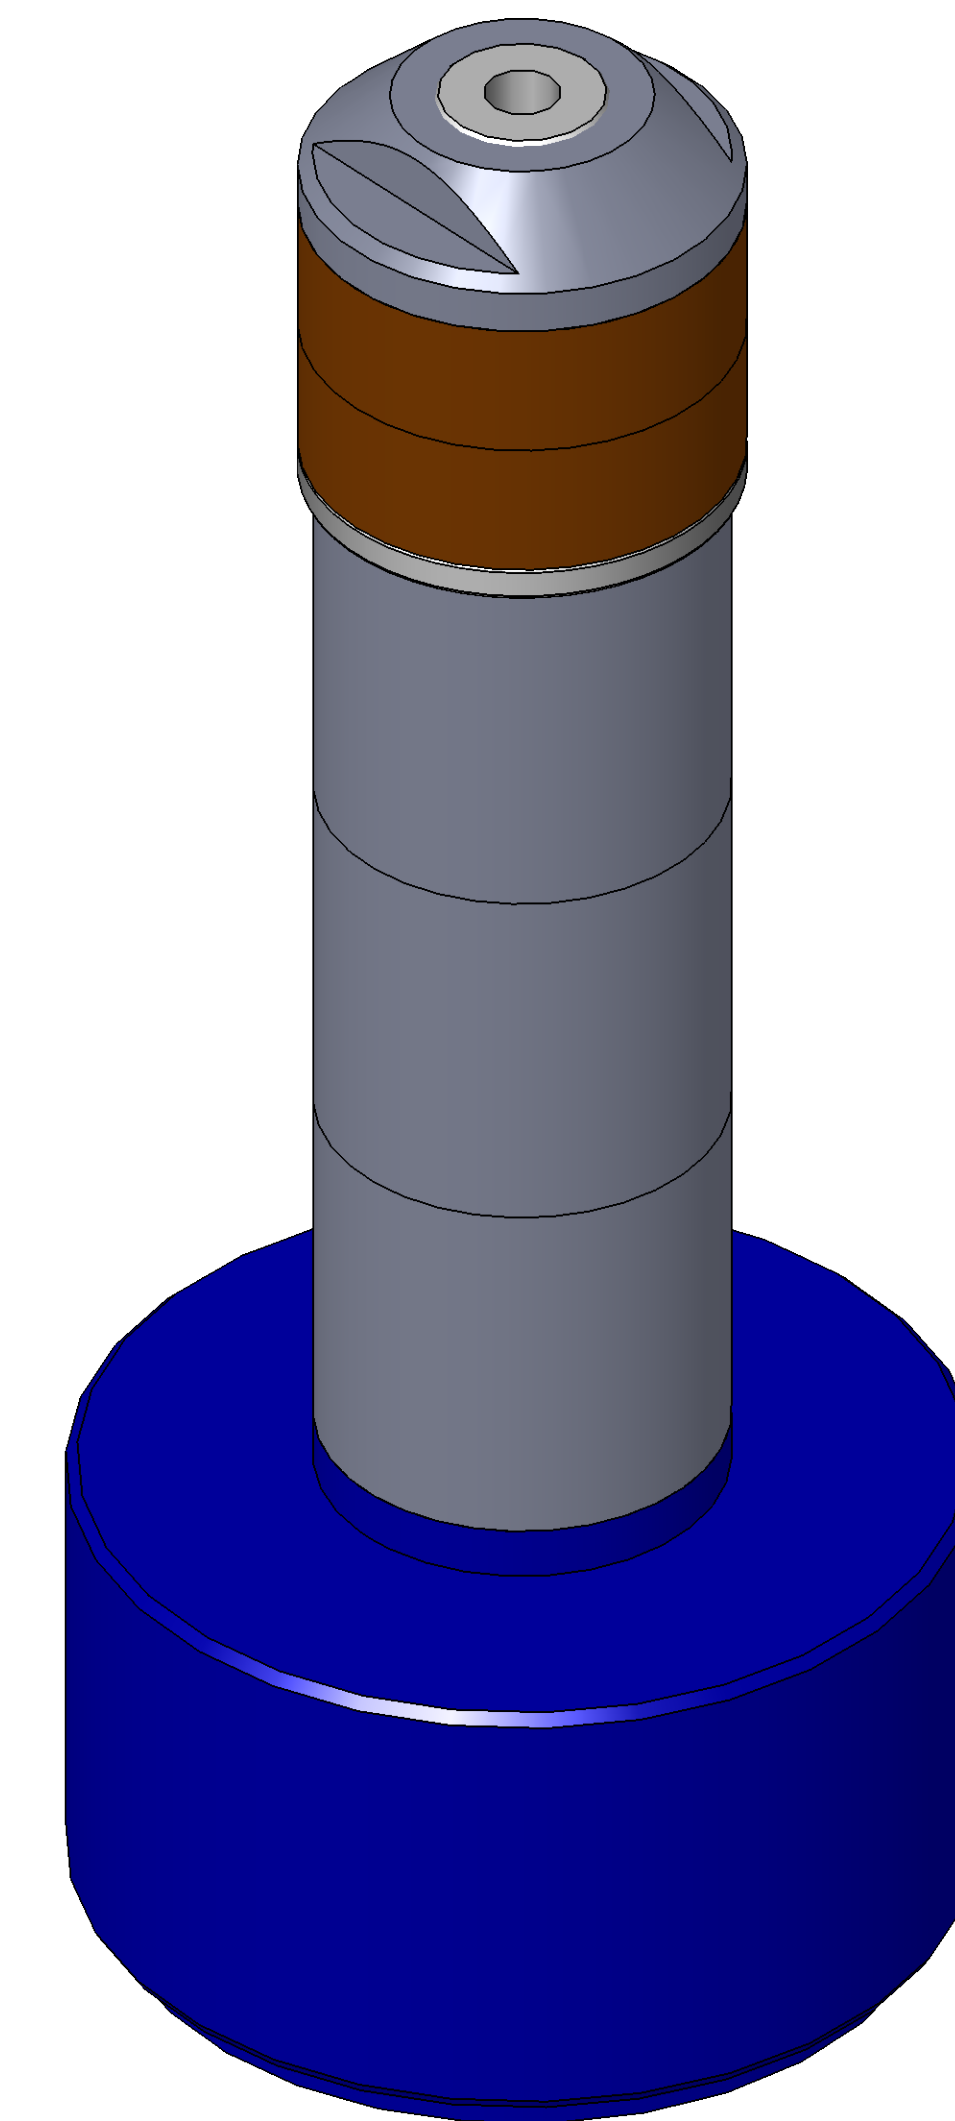

SECTION A-A

ITEM NO.	PART NUMBER	DESCRIPTION	QTY.
10	MACH-004184	Body, CTS, CI34	1
20	MACH-004251	Cap, CTS, CI34	1
30	MACH-054217	Stem, CTS, CI34-E3.0	1
40	MACH-004973	Spacer, CTS, CI34	1
50	SEAL-005437	CI33-ORING 113	1
60	SEAL-005441	CI33-ORING 225	1
70	MACH-004331	Nose, CTS, CI34-AC	1
80	SEAL-004883	Seal, CTS, CI34-AC	2
90	MACH-004454	Washer, CTS, CI34-AC	1
100	MACH-004589	Spacer Extension, CTS, CI34	3

REVISIONS			
REV.	DESCRIPTION	DATE	APPROVED
A	Initial Release	03-06-2026	KM
B	Nose material changed from brass to 316 stainless steel	03-12-2026	KM

SIZE	DESCRIPTION	REV
D	Connect Assembly, CTS, CI34-AC-E3.0	B
PART NUMBER	CTSC-001738	
DATE	7/19/05	DRAWN BY: KM CHECKED BY: KM SHEET 1 OF 1