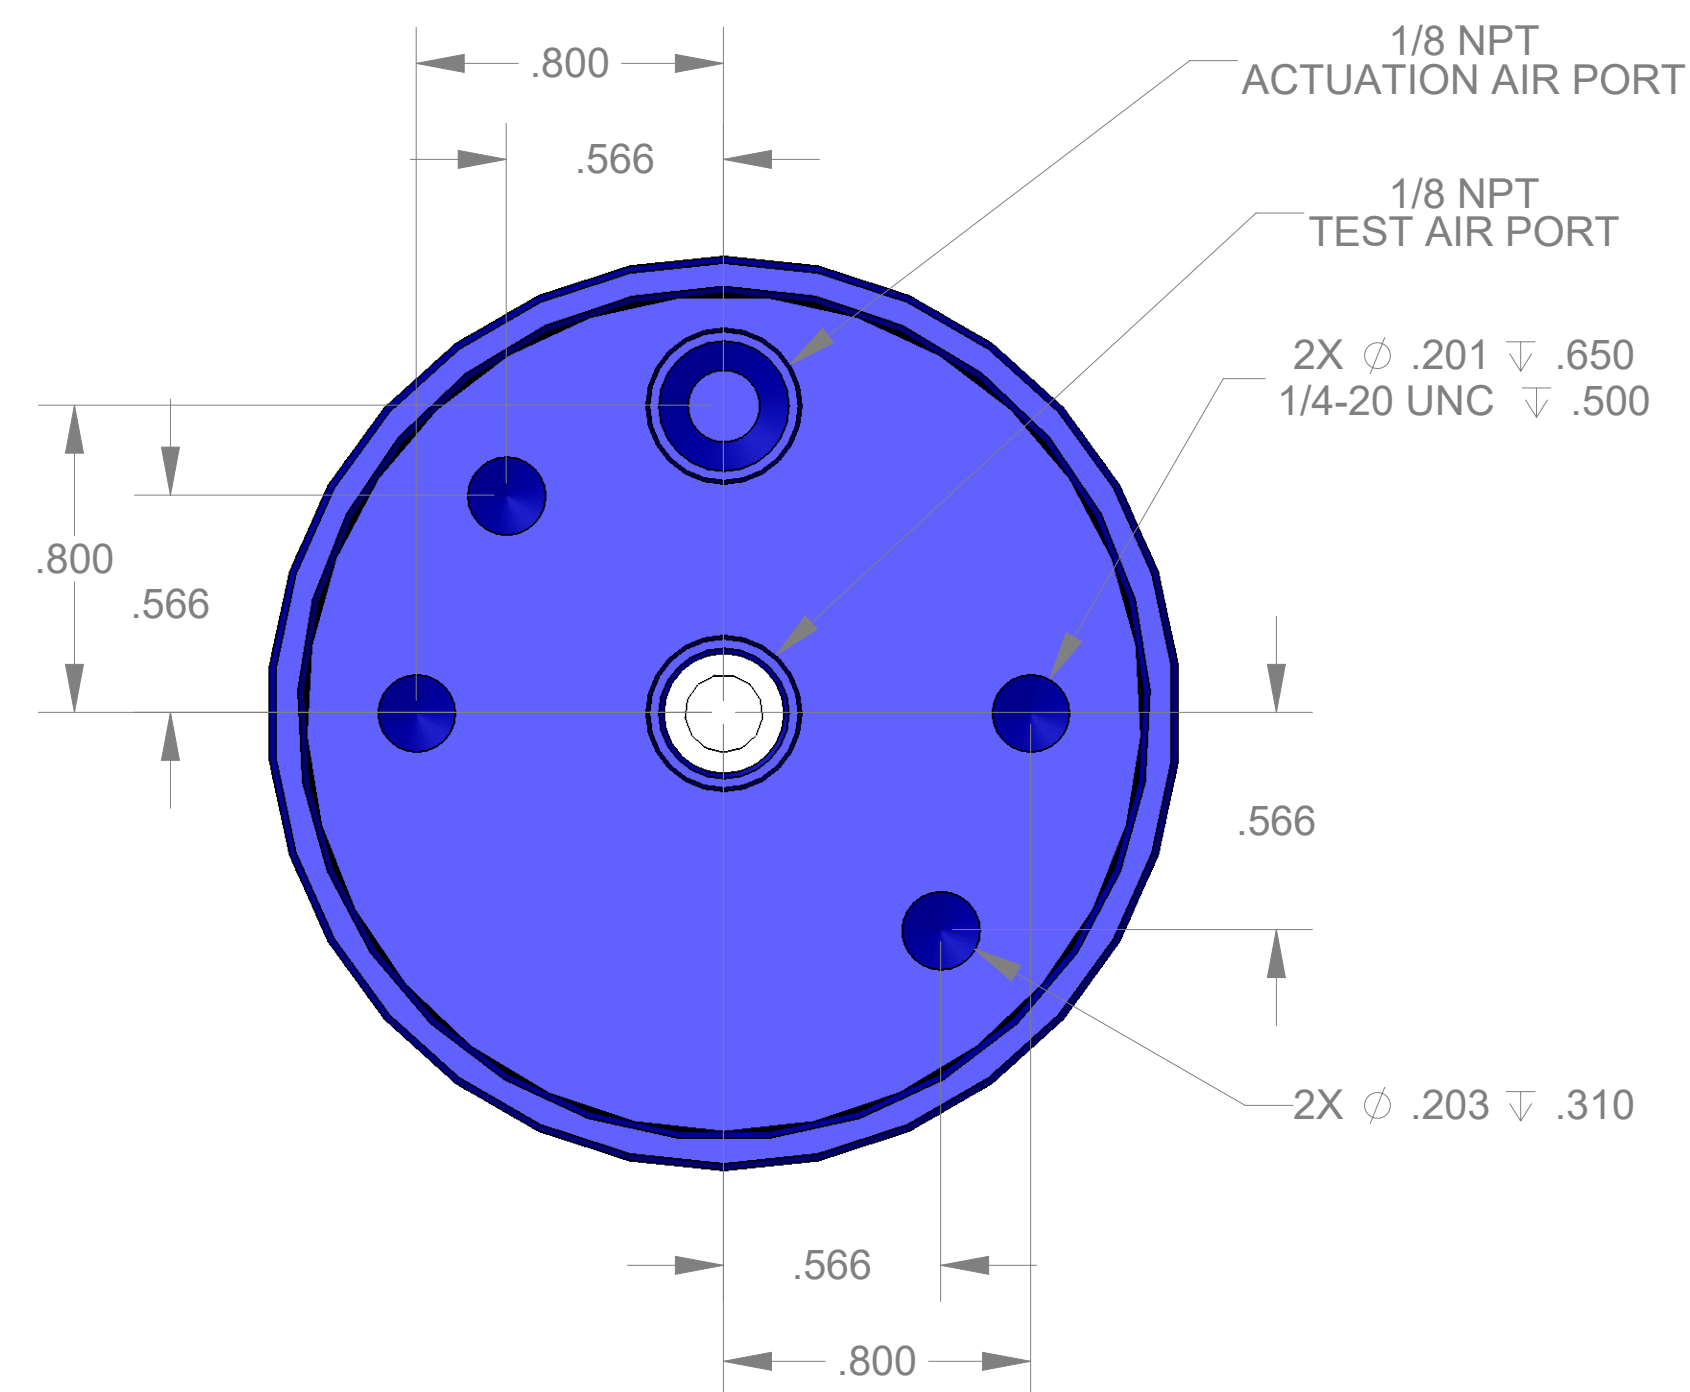

ITEM NO.	PART NUMBER	DESCRIPTION	QTY.
10	MACH-004184	Body, CTS, CI34	1
20	MACH-004251	Cap, CTS, CI34	1
30	MACH-054215	Stem, CTS, CI34-E1.0	1
40	MACH-004973	Spacer, CTS, CI34	1
50	SEAL-005437	CI33-ORING 113	1
60	SEAL-005441	CI33-ORING 225	1
70	MACH-004331	Nose, CTS, CI34-AC	1
80	SEAL-004883	Seal, CTS, CI34-AC	2
90	MACH-004454	Washer, CTS, CI34-AC	1
100	MACH-004589	Spacer Extension, CTS, CI34	1

REVISIONS			
REV.	DESCRIPTION	DATE	APPROVED
A	Initial Release	03-06-2026	KM
B	Nose material changed from brass to 316 stainless steel	03-12-2026	KM

SIZE	DESCRIPTION	REV
D	Connect Assembly, CTS, CI34-AC-E1.0	B
PART NUMBER	CTSC-001736	
DATE	7/19/05	DRAWN BY: KM CHECKED BY: KM SHEET 1 OF 1

FILE LOCATION: C:\PDM\PDM\R&D Product Development\CTS Connects\CI\Connect Assembly\Standard\CI34\1in Stem Extension\CTSC-001736