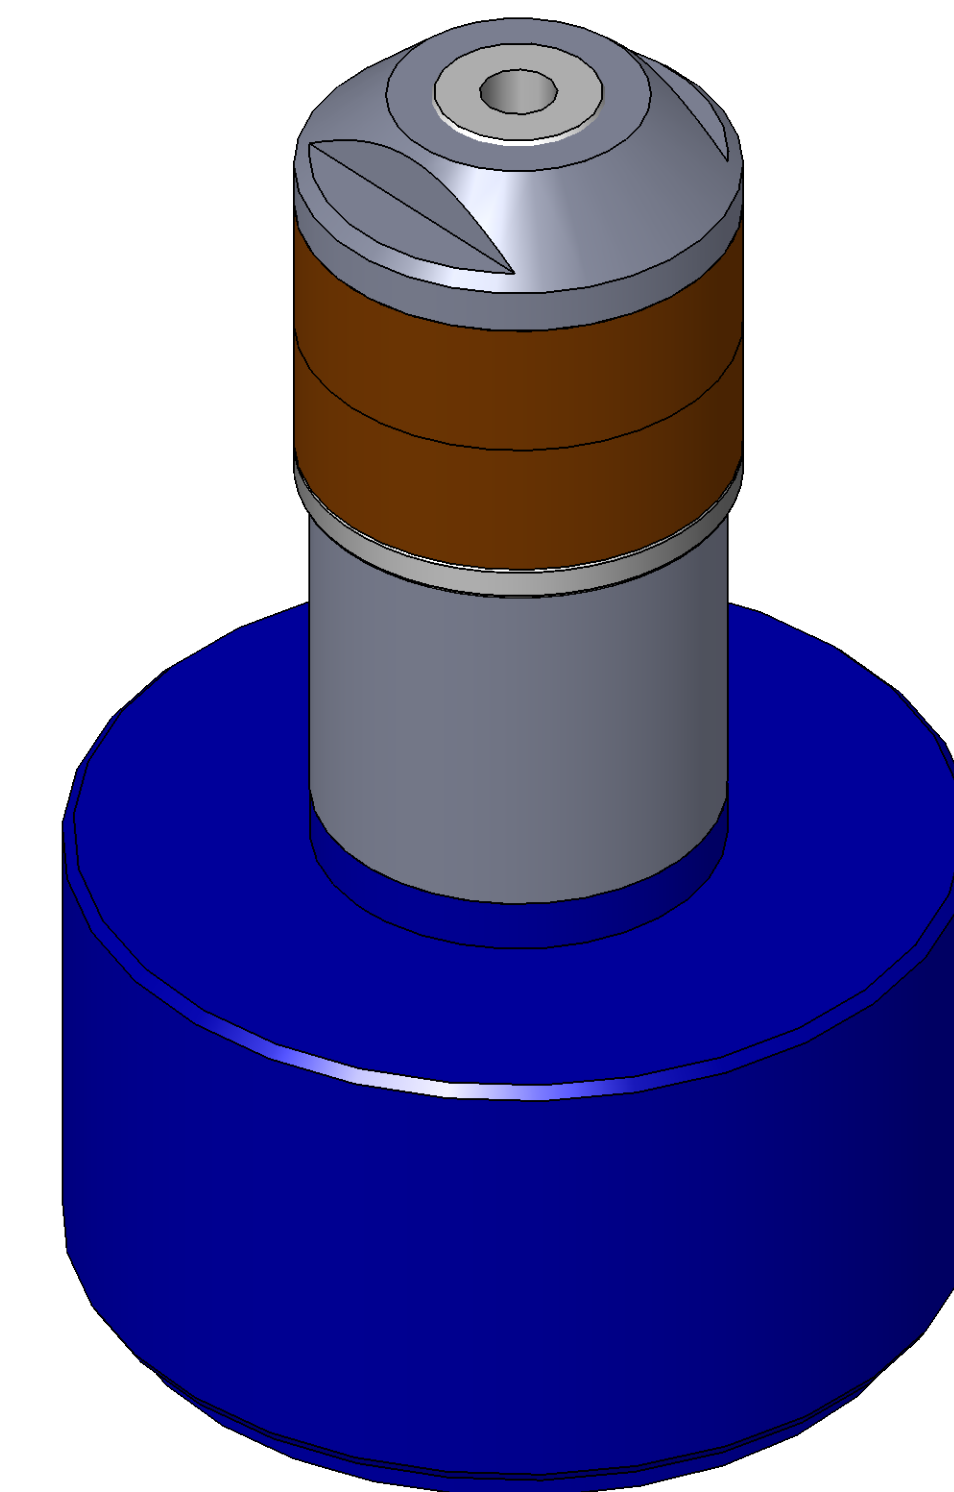

ITEM NO.	PART NUMBER	DESCRIPTION	QTY.
10	MACH-004184	Body, CTS, CI34	1
20	MACH-004251	Cap, CTS, CI34	1
30	MACH-054215	Stem, CTS, CI34-E1.0	1
40	MACH-004973	Spacer, CTS, CI34	1
50	SEAL-005437	CI33-ORING 113	1
60	SEAL-005441	CI33-ORING 225	1
70	MACH-004331	Nose, CTS, CI34-AC	1
80	SEAL-004883	Seal, CTS, CI34-AC	2
90	MACH-004454	Washer, CTS, CI34-AC	1
100	MACH-004589	Spacer Extension, CTS, CI34	1

REVISIONS			
REV.	DESCRIPTION	DATE	APPROVED
A	Initial Release	03-06-2026	KM
B	Nose material changed from brass to 316 stainless steel	03-12-2026	KM

SIZE	DESCRIPTION	REV
D	Connect Assembly, CTS, CI34-AC-E1.0	B
PART NUMBER	CTSC-001736	
DATE	7/19/05	DRAWN BY: KM CHECKED BY: KM SHEET 1 OF 1