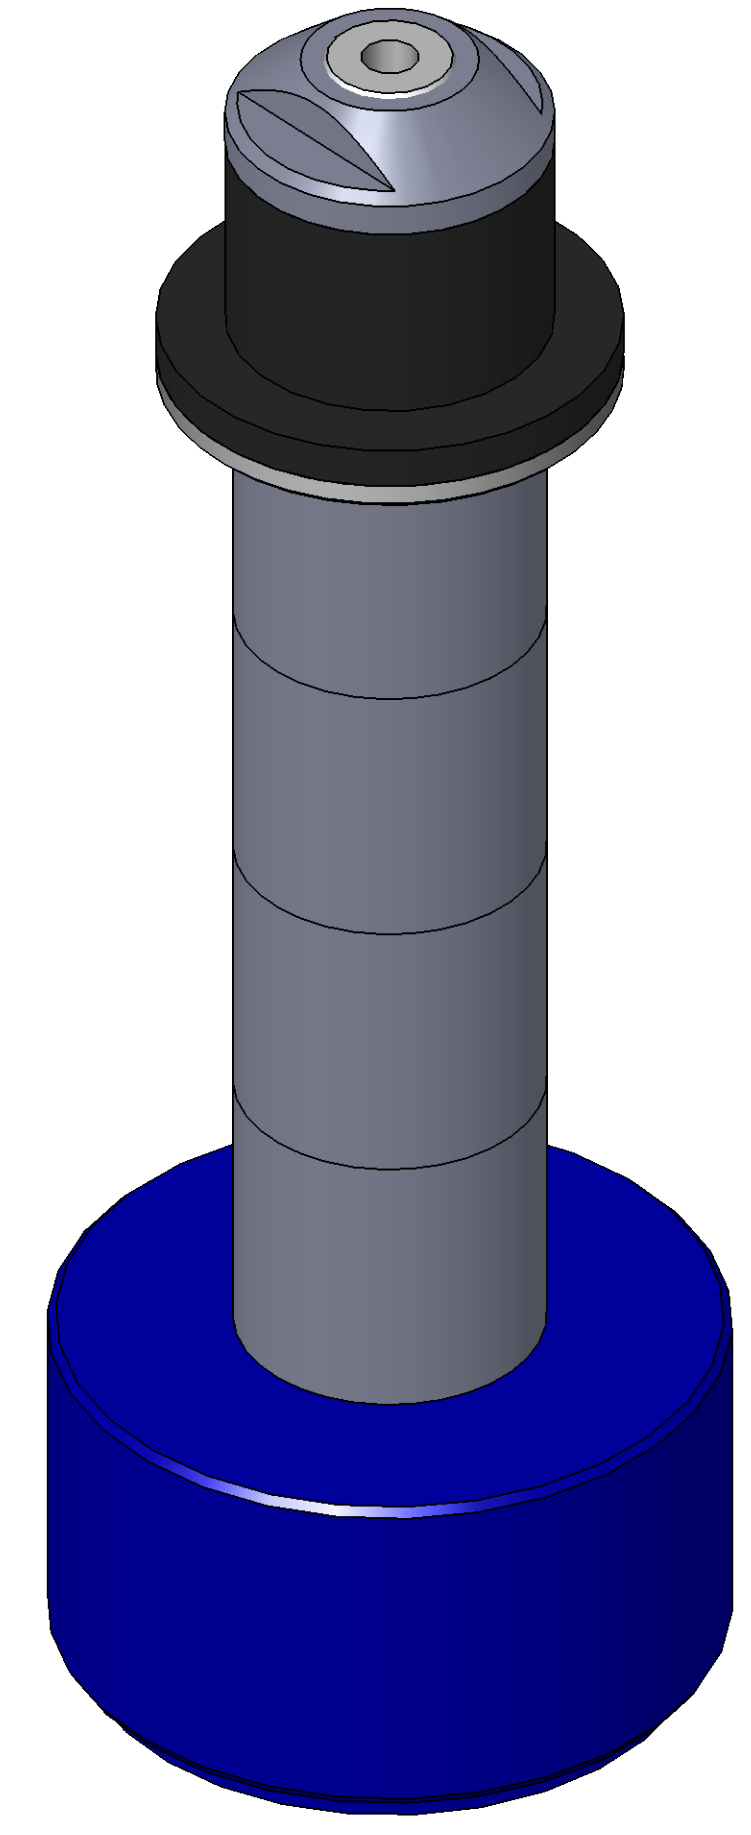

ITEM NO.	PART NUMBER	DESCRIPTION	QTY.
10	MACH-004184	Body, CTS, CI34	1
20	MACH-004251	Cap, CTS, CI34	1
30	MACH-054218	Stem, CTS, CI34-E4.0	1
40	SEAL-005437	CI33-ORING 113	1
50	SEAL-005441	CI33-ORING 225	1
60	MACH-004330	Nose, CTS, CI34-AB	1
70	MACH-004453	Washer, CTS, CI34-AB	1
80	MACH-004589	Spacer Extension, CTS, CI34	4
90	SEAL-004881	Seal, CTS, CI34-AB	1

SECTION A-A
SCALE 3 : 2

REVISIONS			
REV.	DESCRIPTION	DATE	APPROVED
A	Initial Release	03-10-2026	KM
B	Nose material changed from brass to 316 stainless steel	04-06-2026	KM

SIZE	D	DESCRIPTION	Connect Assembly, CTS, CI34-AB-E4.0
PART NUMBER	CTSC-001725		REV B
DATE	7/19/05	DRAWN BY KM	CHECKED BY KM SHEET 1 OF 1

FILE LOCATION: C:\PDM\PDM\R&D Product Development\CTS Connects\CI\Connect Assembly\Standard\CI34\4in Stem Extension\CTSC-001725

Monday, April 6, 2026