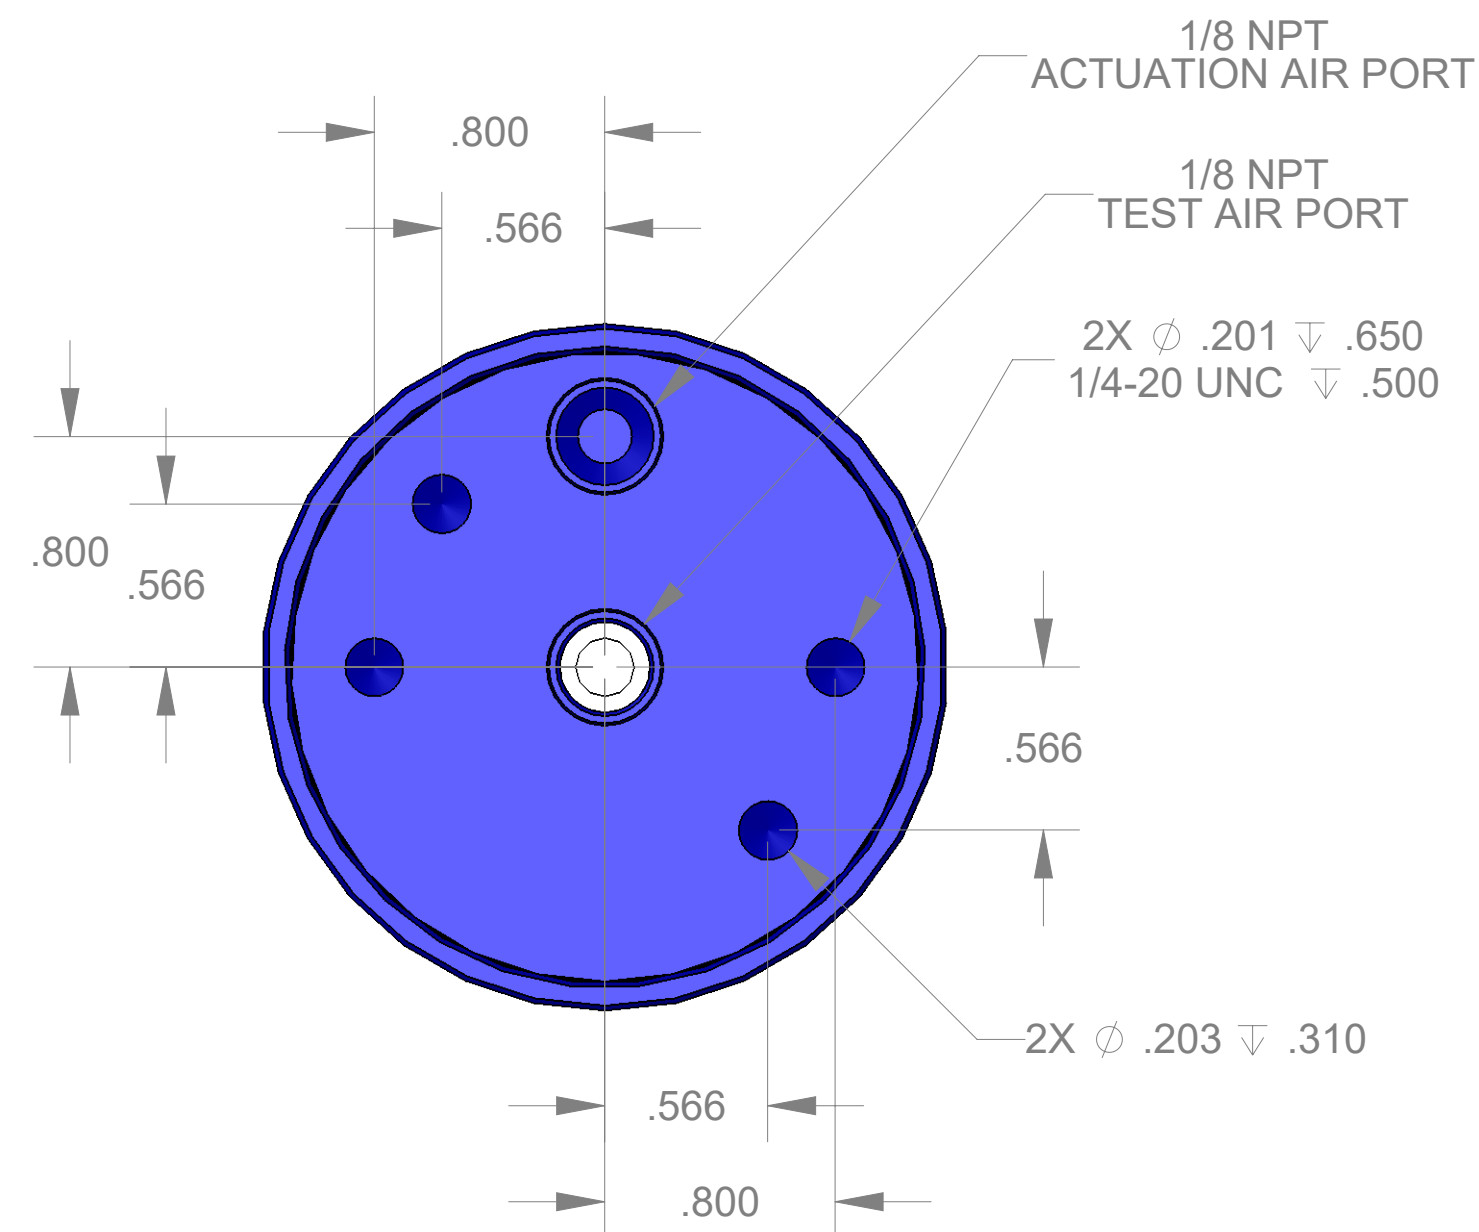

ITEM NO.	PART NUMBER	DESCRIPTION	QTY.
10	MACH-004184	Body, CTS, CI34	1
20	MACH-004251	Cap, CTS, CI34	1
30	MACH-054218	Stem, CTS, CI34-E4.0	1
40	SEAL-005437	CI33-ORING 113	1
50	SEAL-005441	CI33-ORING 225	1
60	MACH-004330	Nose, CTS, CI34-AB	1
70	MACH-004453	Washer, CTS, CI34-AB	1
80	MACH-004589	Spacer Extension, CTS, CI34	4
90	SEAL-004881	Seal, CTS, CI34-AB	1

SECTION A-A
SCALE 3 : 2

REVISIONS			
REV.	DESCRIPTION	DATE	APPROVED
A	Initial Release	03-10-2026	KM
B	Nose material changed from brass to 316 stainless steel	04-06-2026	KM

SIZE	D	DESCRIPTION	Connect Assembly, CTS, CI34-AB-E4.0
PART NUMBER	CTSC-001725		REV B
DATE	7/19/05	DRAWN BY KM	CHECKED BY KM SHEET 1 OF 1

FILE LOCATION: C:\PDM\PDM\R&D Product Development\CTS Connects\CI\Connect Assembly\Standard\CI34\4in Stem Extension\CTSC-001725

Monday, April 6, 2026