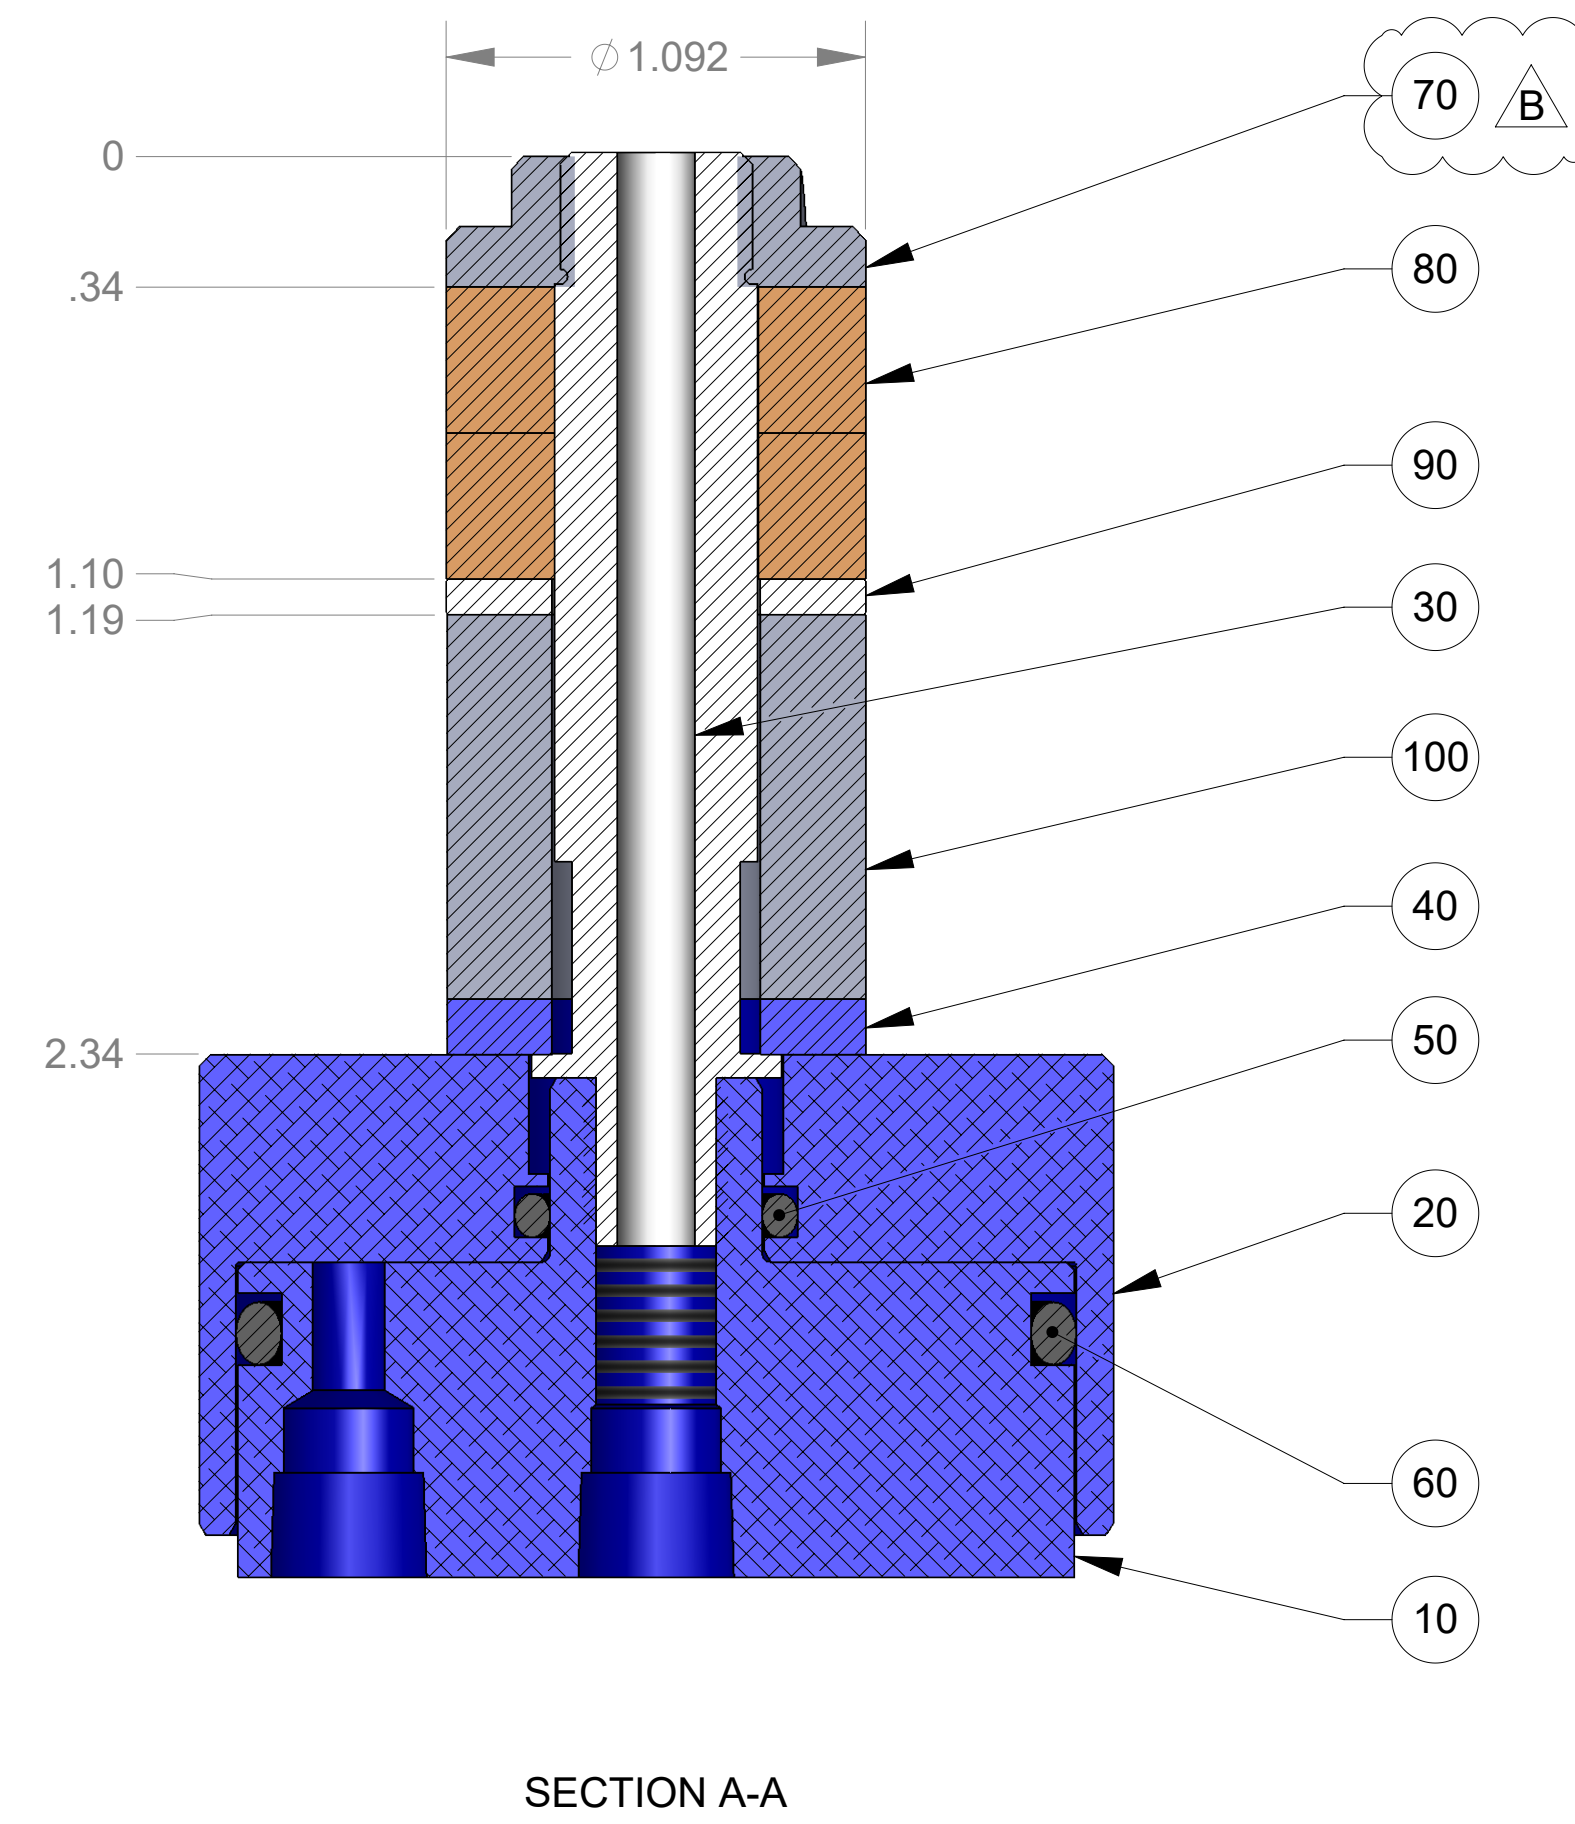

ITEM NO.	PART NUMBER	DESCRIPTION	QTY.
10	MACH-004184	Body, CTS, CI34	1
20	MACH-004251	Cap, CTS, CI34	1
30	MACH-054215	Stem, CTS, CI34-E1.0	1
40	MACH-004973	Spacer, CTS, CI34	1
50	SEAL-005437	CI33-ORING 113	1
60	SEAL-005441	CI33-ORING 225	1
70	MACH-004328	Nose, CTS, CI34-AA	1
80	SEAL-004874	Seal, CTS, CI34-AA	2
90	MACH-004452	Washer, CTS, CI34-AA	1
100	MACH-004589	Spacer Extension, CTS, CI34	1

REVISIONS			
REV.	DESCRIPTION	DATE	APPROVED
A	Initial Release	01-21-2026	KM
B	Nose material changed from brass to 316 stainless steel	03-12-2026	KM

SIZE	DESCRIPTION	REV
D	Connect Assembly, CTS, CI34-AA-E1.0	B
PART NUMBER	CTSC-001708	
DATE	7/19/05	DRAWN BY: KM CHECKED BY: KM SHEET 1 OF 1

FILE LOCATION: C:\PDM\PDM\R&D Product Development\CTS Connects\CI\Connect Assembly\Standard\CI34\1in Stem Extension\CTSC-001708