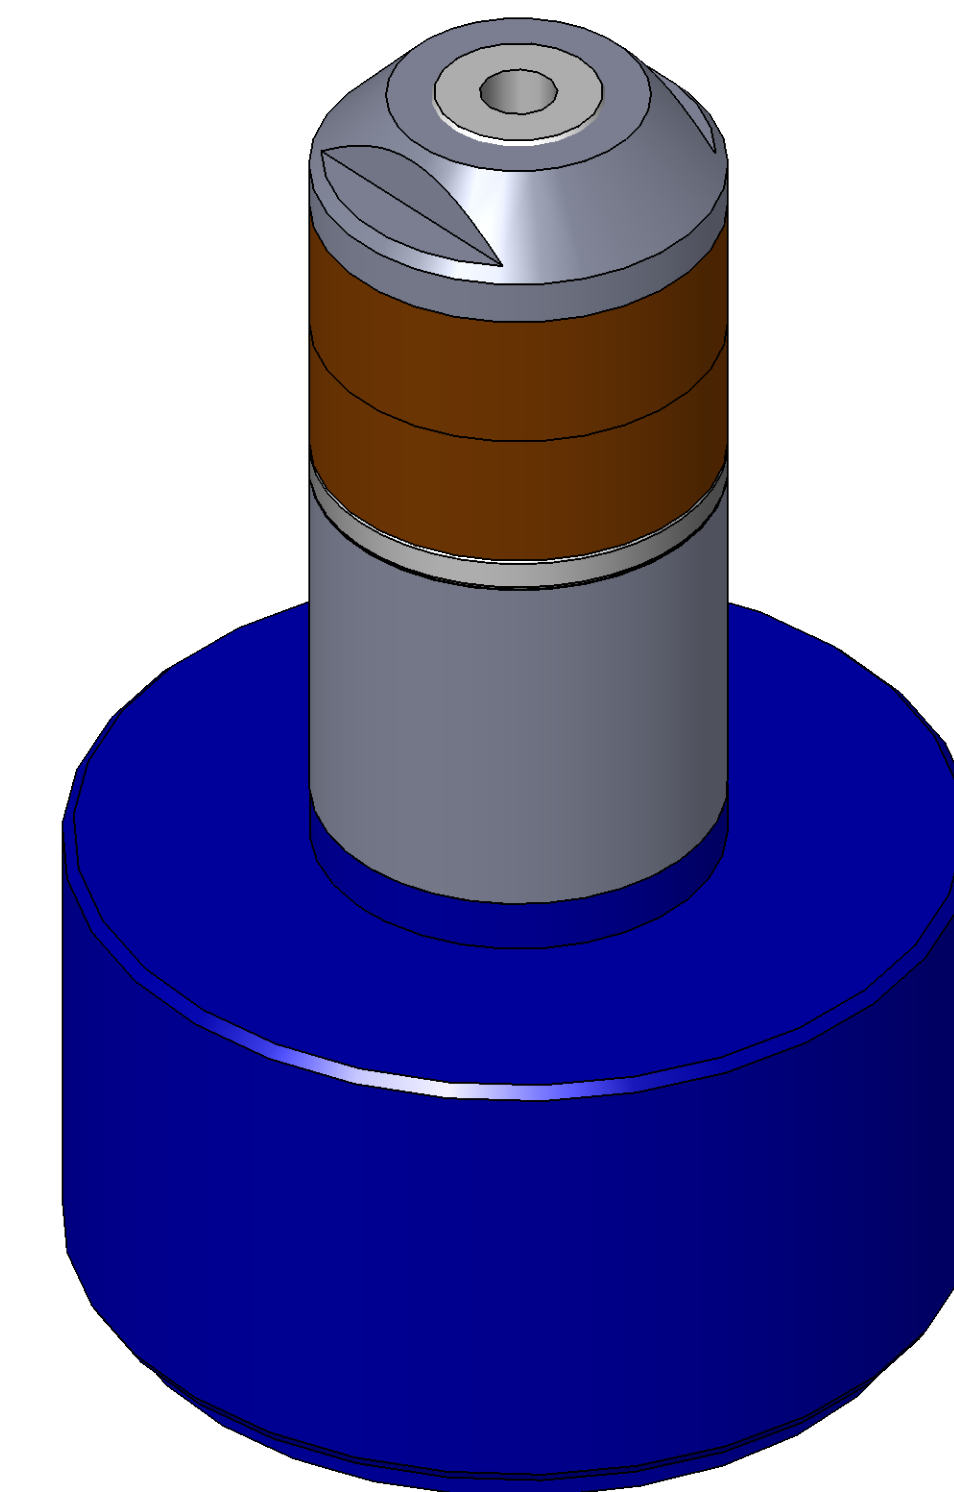

ITEM NO.	PART NUMBER	DESCRIPTION	QTY.
10	MACH-004184	Body, CTS, CI34	1
20	MACH-004251	Cap, CTS, CI34	1
30	MACH-054215	Stem, CTS, CI34-E1.0	1
40	MACH-004973	Spacer, CTS, CI34	1
50	SEAL-005437	CI33-ORING 113	1
60	SEAL-005441	CI33-ORING 225	1
70	MACH-004328	Nose, CTS, CI34-AA	1
80	SEAL-004874	Seal, CTS, CI34-AA	2
90	MACH-004452	Washer, CTS, CI34-AA	1
100	MACH-004589	Spacer Extension, CTS, CI34	1

REVISIONS			
REV.	DESCRIPTION	DATE	APPROVED
A	Initial Release	01-21-2026	KM
B	Nose material changed from brass to 316 stainless steel	03-12-2026	KM

SIZE	DESCRIPTION	REV
D	Connect Assembly, CTS, CI34-AA-E1.0	B
PART NUMBER	CTSC-001708	
DATE	7/19/05	DRAWN BY: KM CHECKED BY: KM SHEET 1 OF 1