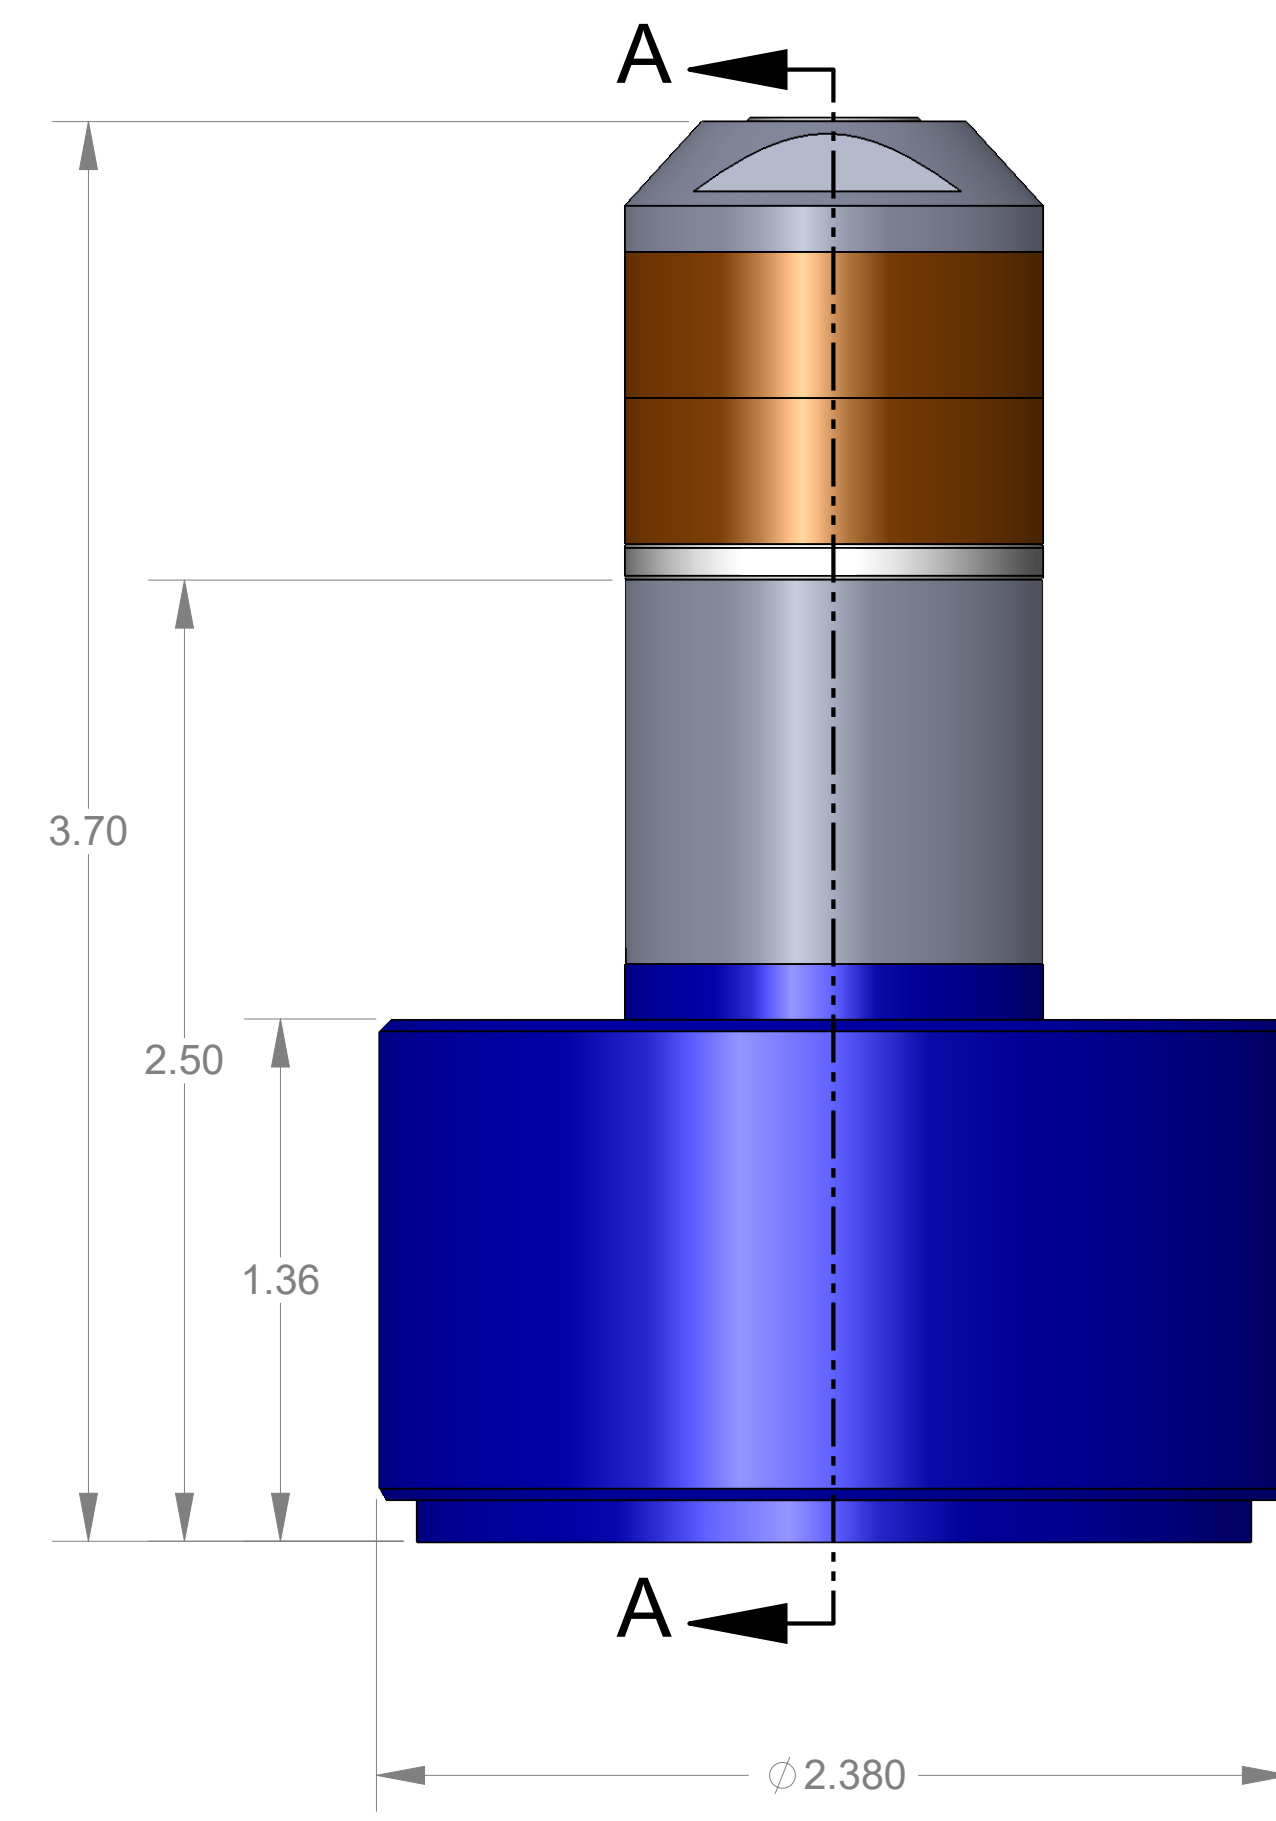

ITEM NO.	PART NUMBER	DESCRIPTION	QTY.
10	MACH-004184	Body, CTS, CI34	1
20	MACH-004251	Cap, CTS, CI34	1
30	MACH-054215	Stem, CTS, CI34-E1.0	1
40	MACH-004973	Spacer, CTS, CI34	1
50	SEAL-005437	CI33-ORING 113	1
60	SEAL-005441	CI33-ORING 225	1
70	MACH-004328	Nose, CTS, CI34-AA	1
80	SEAL-004874	Seal, CTS, CI34-AA	2
90	MACH-004452	Washer, CTS, CI34-AA	1
100	MACH-004589	Spacer Extension, CTS, CI34	1

REVISIONS			
REV.	DESCRIPTION	DATE	APPROVED
A	Initial Release	01-21-2026	KM
B	Nose material changed from brass to 316 stainless steel	03-12-2026	KM

SIZE	DESCRIPTION	REV
D	Connect Assembly, CTS, CI34-AA-E1.0	B
PART NUMBER	CTSC-001708	
DATE	7/19/05	DRAWN BY: KM CHECKED BY: KM SHEET 1 OF 1