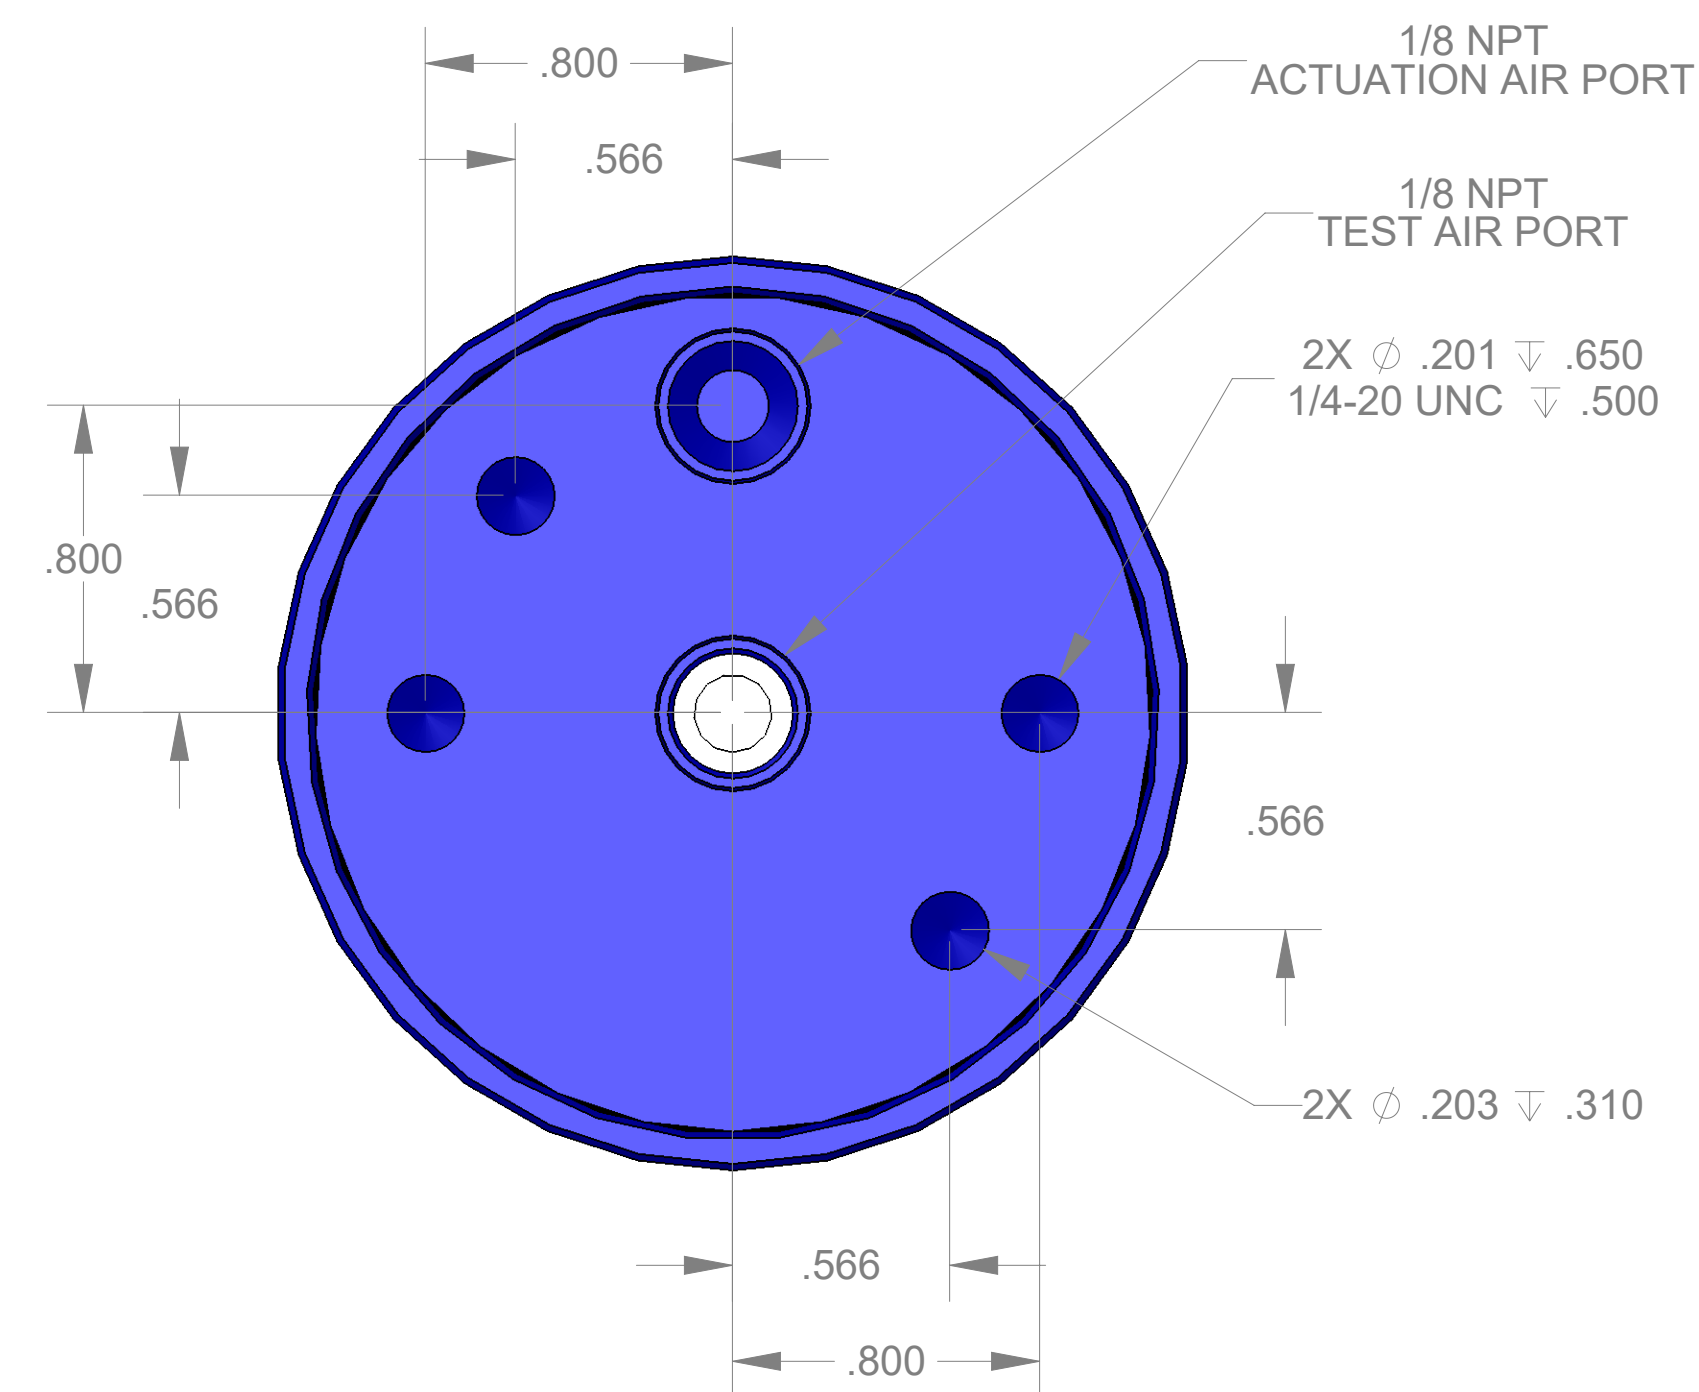

ITEM NO.	PART NUMBER	DESCRIPTION	QTY.
10	MACH-004184	Body, CTS, CI34	1
20	MACH-004251	Cap, CTS, CI34	1
30	MACH-054215	Stem, CTS, CI34-E1.0	1
40	MACH-004973	Spacer, CTS, CI34	1
50	SEAL-005437	CI33-ORING 113	1
60	SEAL-005441	CI33-ORING 225	1
70	MACH-004328	Nose, CTS, CI34-AA	1
80	SEAL-004874	Seal, CTS, CI34-AA	2
90	MACH-004452	Washer, CTS, CI34-AA	1
100	MACH-004589	Spacer Extension, CTS, CI34	1

REVISIONS			
REV.	DESCRIPTION	DATE	APPROVED
A	Initial Release	01-21-2026	KM
B	Nose material changed from brass to 316 stainless steel	03-12-2026	KM

SIZE	DESCRIPTION	REV
D	Connect Assembly, CTS, CI34-AA-E1.0	B
PART NUMBER	CTSC-001708	
DATE	7/19/05	DRAWN BY: KM CHECKED BY: KM SHEET 1 OF 1

FILE LOCATION: C:\PDM\PDM\R&D Product Development\CTS Connects\CI\Connect Assembly\Standard\CI34\1in Stem Extension\CTSC-001708