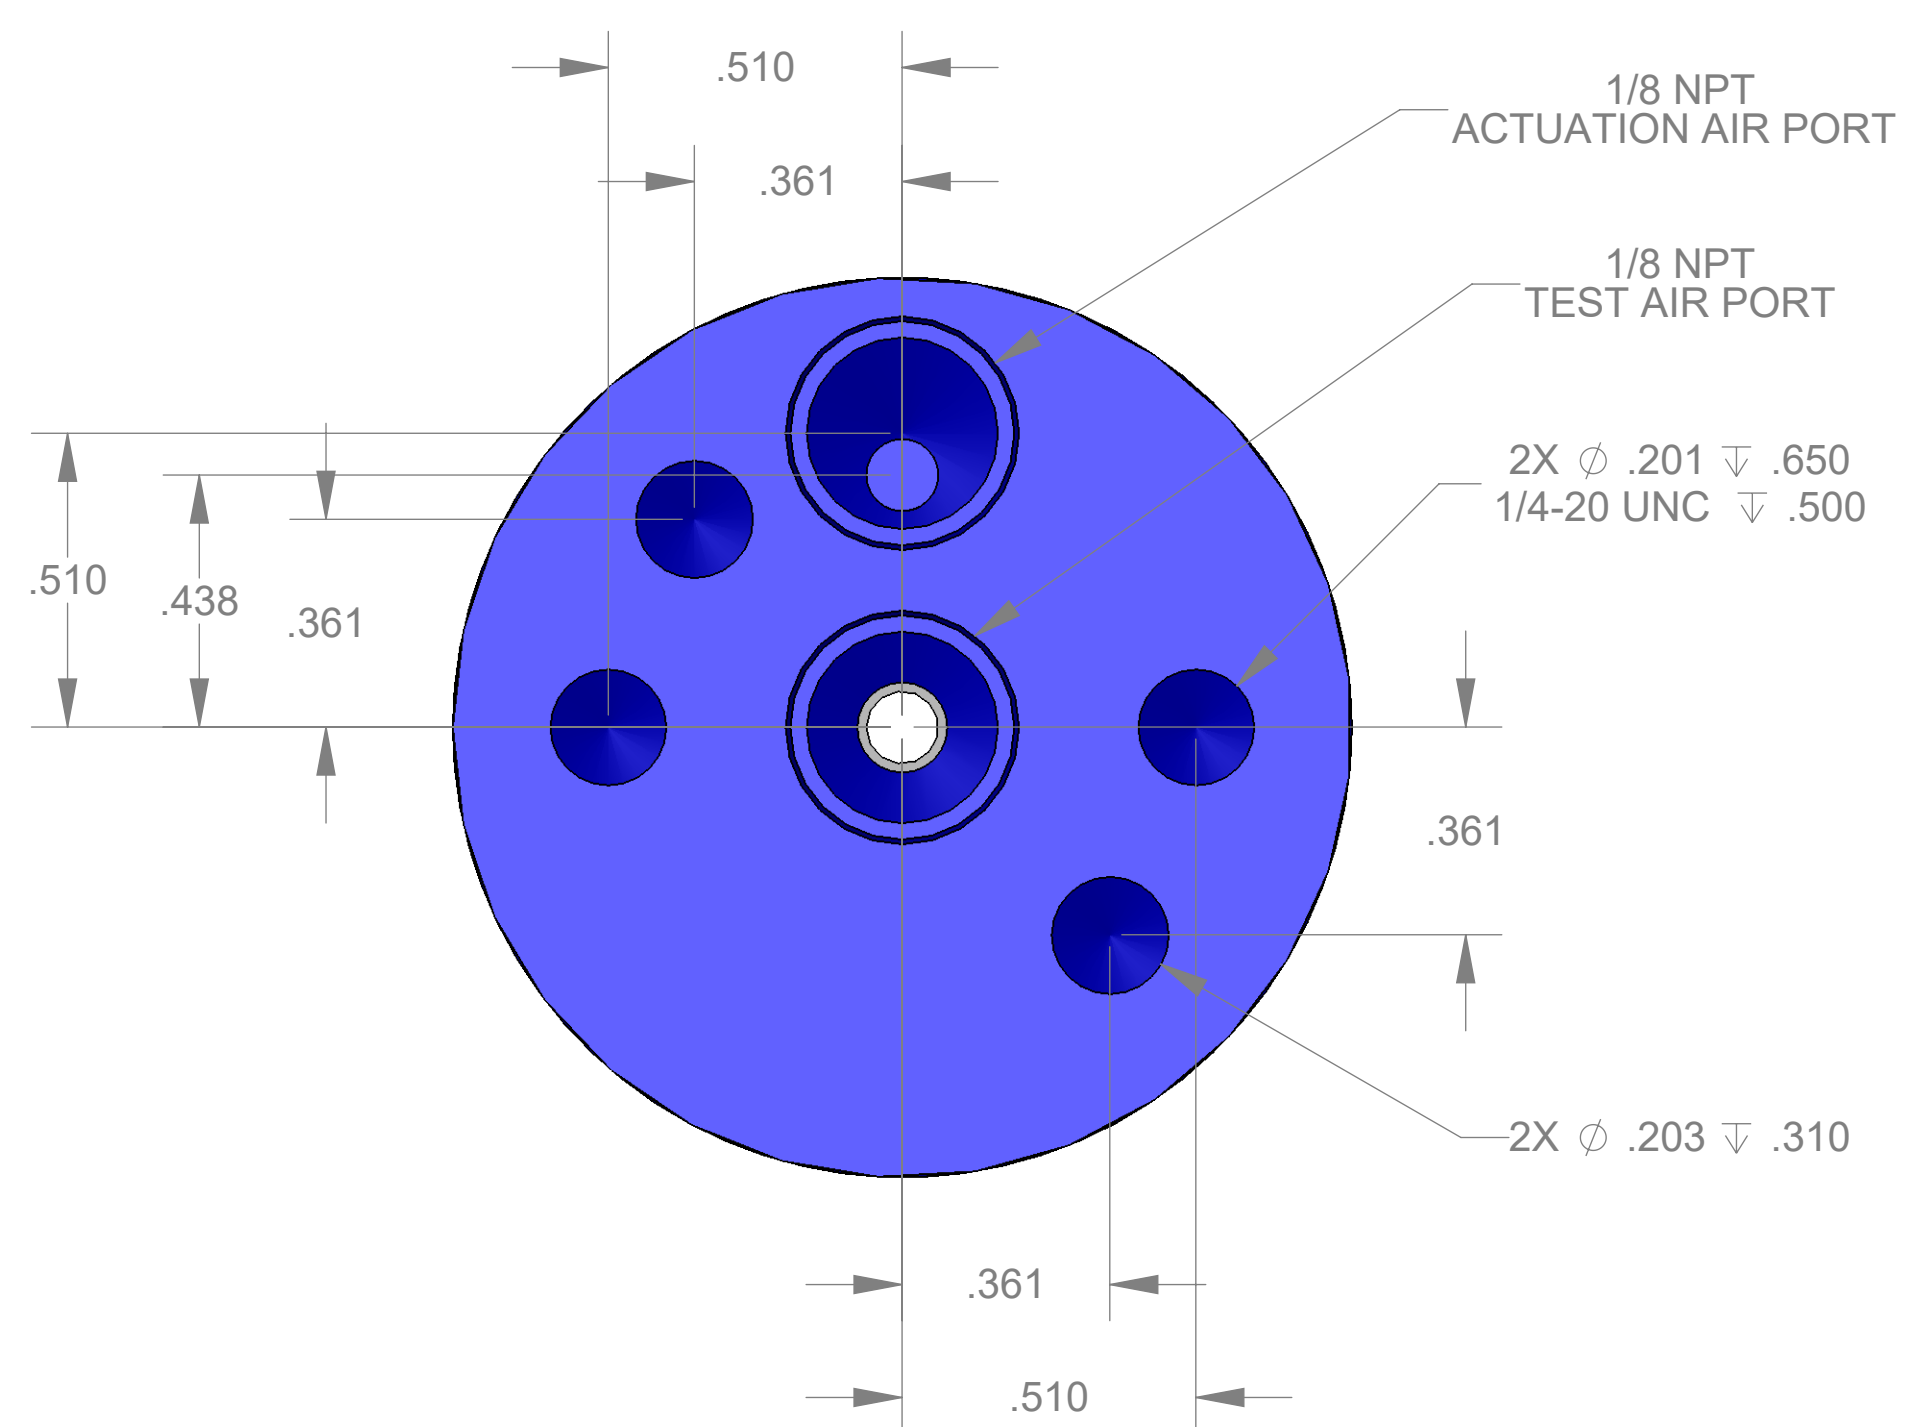

ITEM NO.	PART NUMBER	DESCRIPTION	QTY.
10	MACH-004182	Body, CTS, CI32	1
20	MACH-004249	Cap, CTS, CI32	1
30	MACH-054207	Stem, CTS, CI32-E1.0	1
40	SEAL-005436	CI31-ORING 109	1
50	SEAL-005438	CI31-ORING 216	1
60	MACH-004304	Nose, CTS, CI32-AA	1
70	SEAL-004805	Seal, CTS, CI32-AA	1
80	MACH-004232	Seal Holder, CTS, CI32-AA	1
90	MACH-004580	Spacer Extension, CTS, CI32	1

REVISIONS			
REV.	DESCRIPTION	DATE	APPROVED
A	Initial Release	01-21-2026	KM
B	Nose material changed from brass to 316 stainless steel	04-06-2026	KM

SIZE	DESCRIPTION	REV
D	Connect Assembly, CTS, CI32-AA-E1.0	B
PART NUMBER		REV
CTSC-001572		B
DATE	DRAWN BY	CHECKED BY
5/13/05	KM	KM
SHEET		OF
1		1